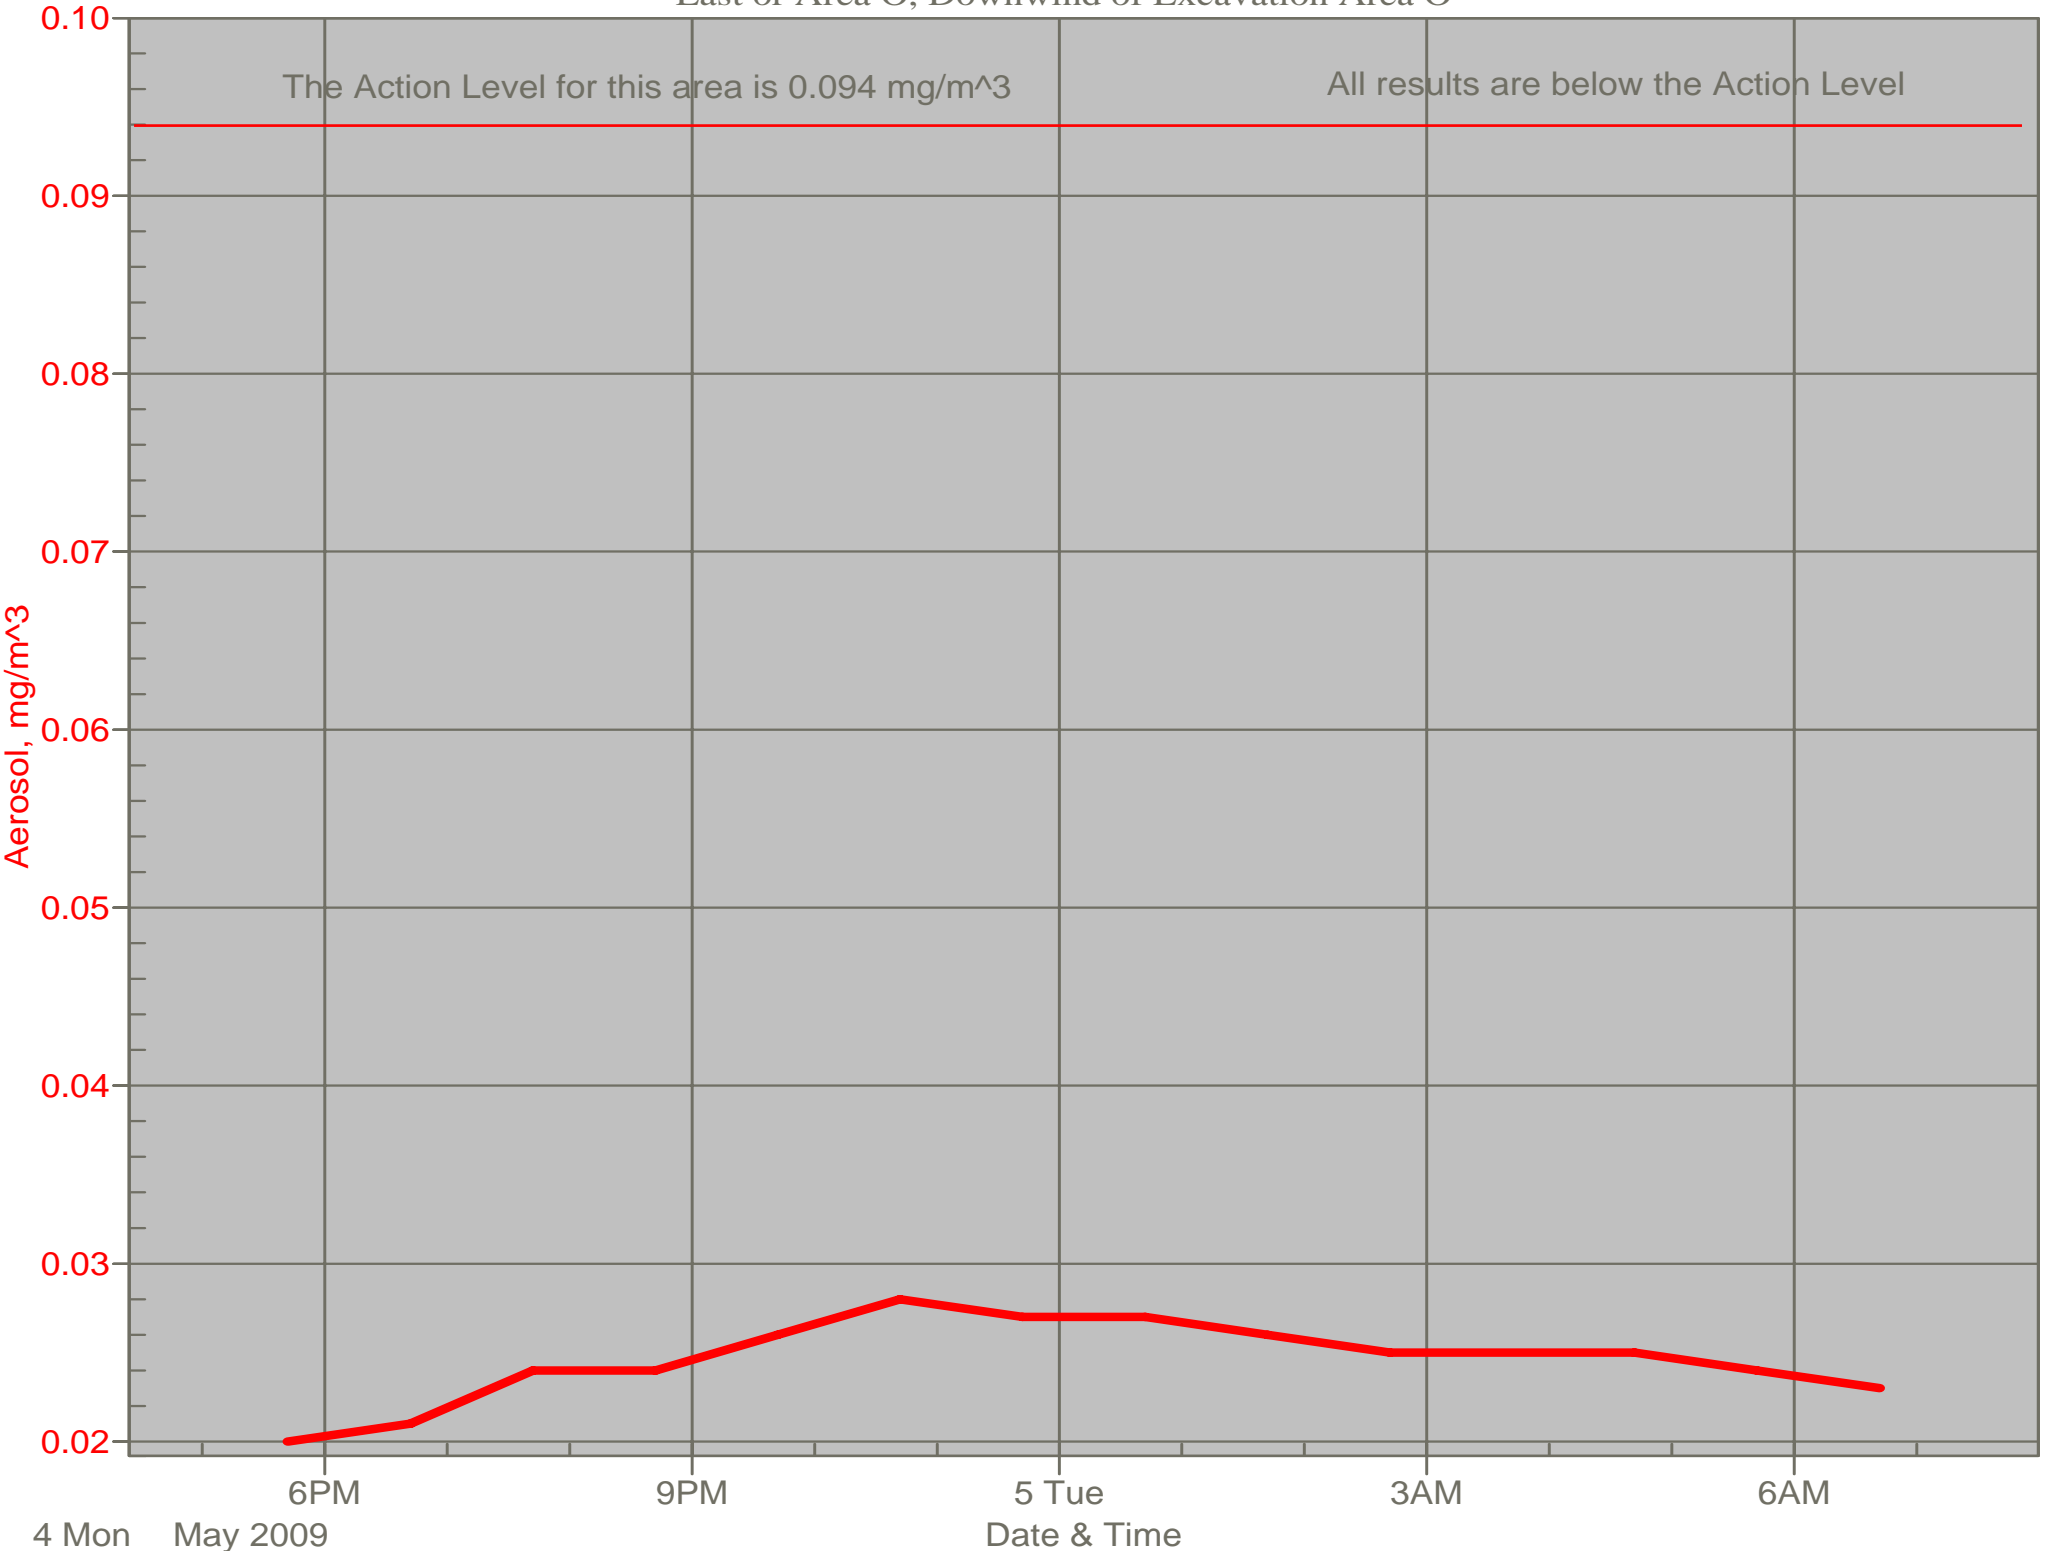

Air Monitor 1 Non-Working Hours

East of CA, Downwind of CA Material

Air Monitor 3 Non-Working Hours

East of Area O, Downwind of Excavation Area O

Air Monitor 4 Non-Working Hours

Southwest of CA, Upwind of Site

Air Monitor 6 Non-Working Hours

South of CA, Sulphur Creek Monitoring