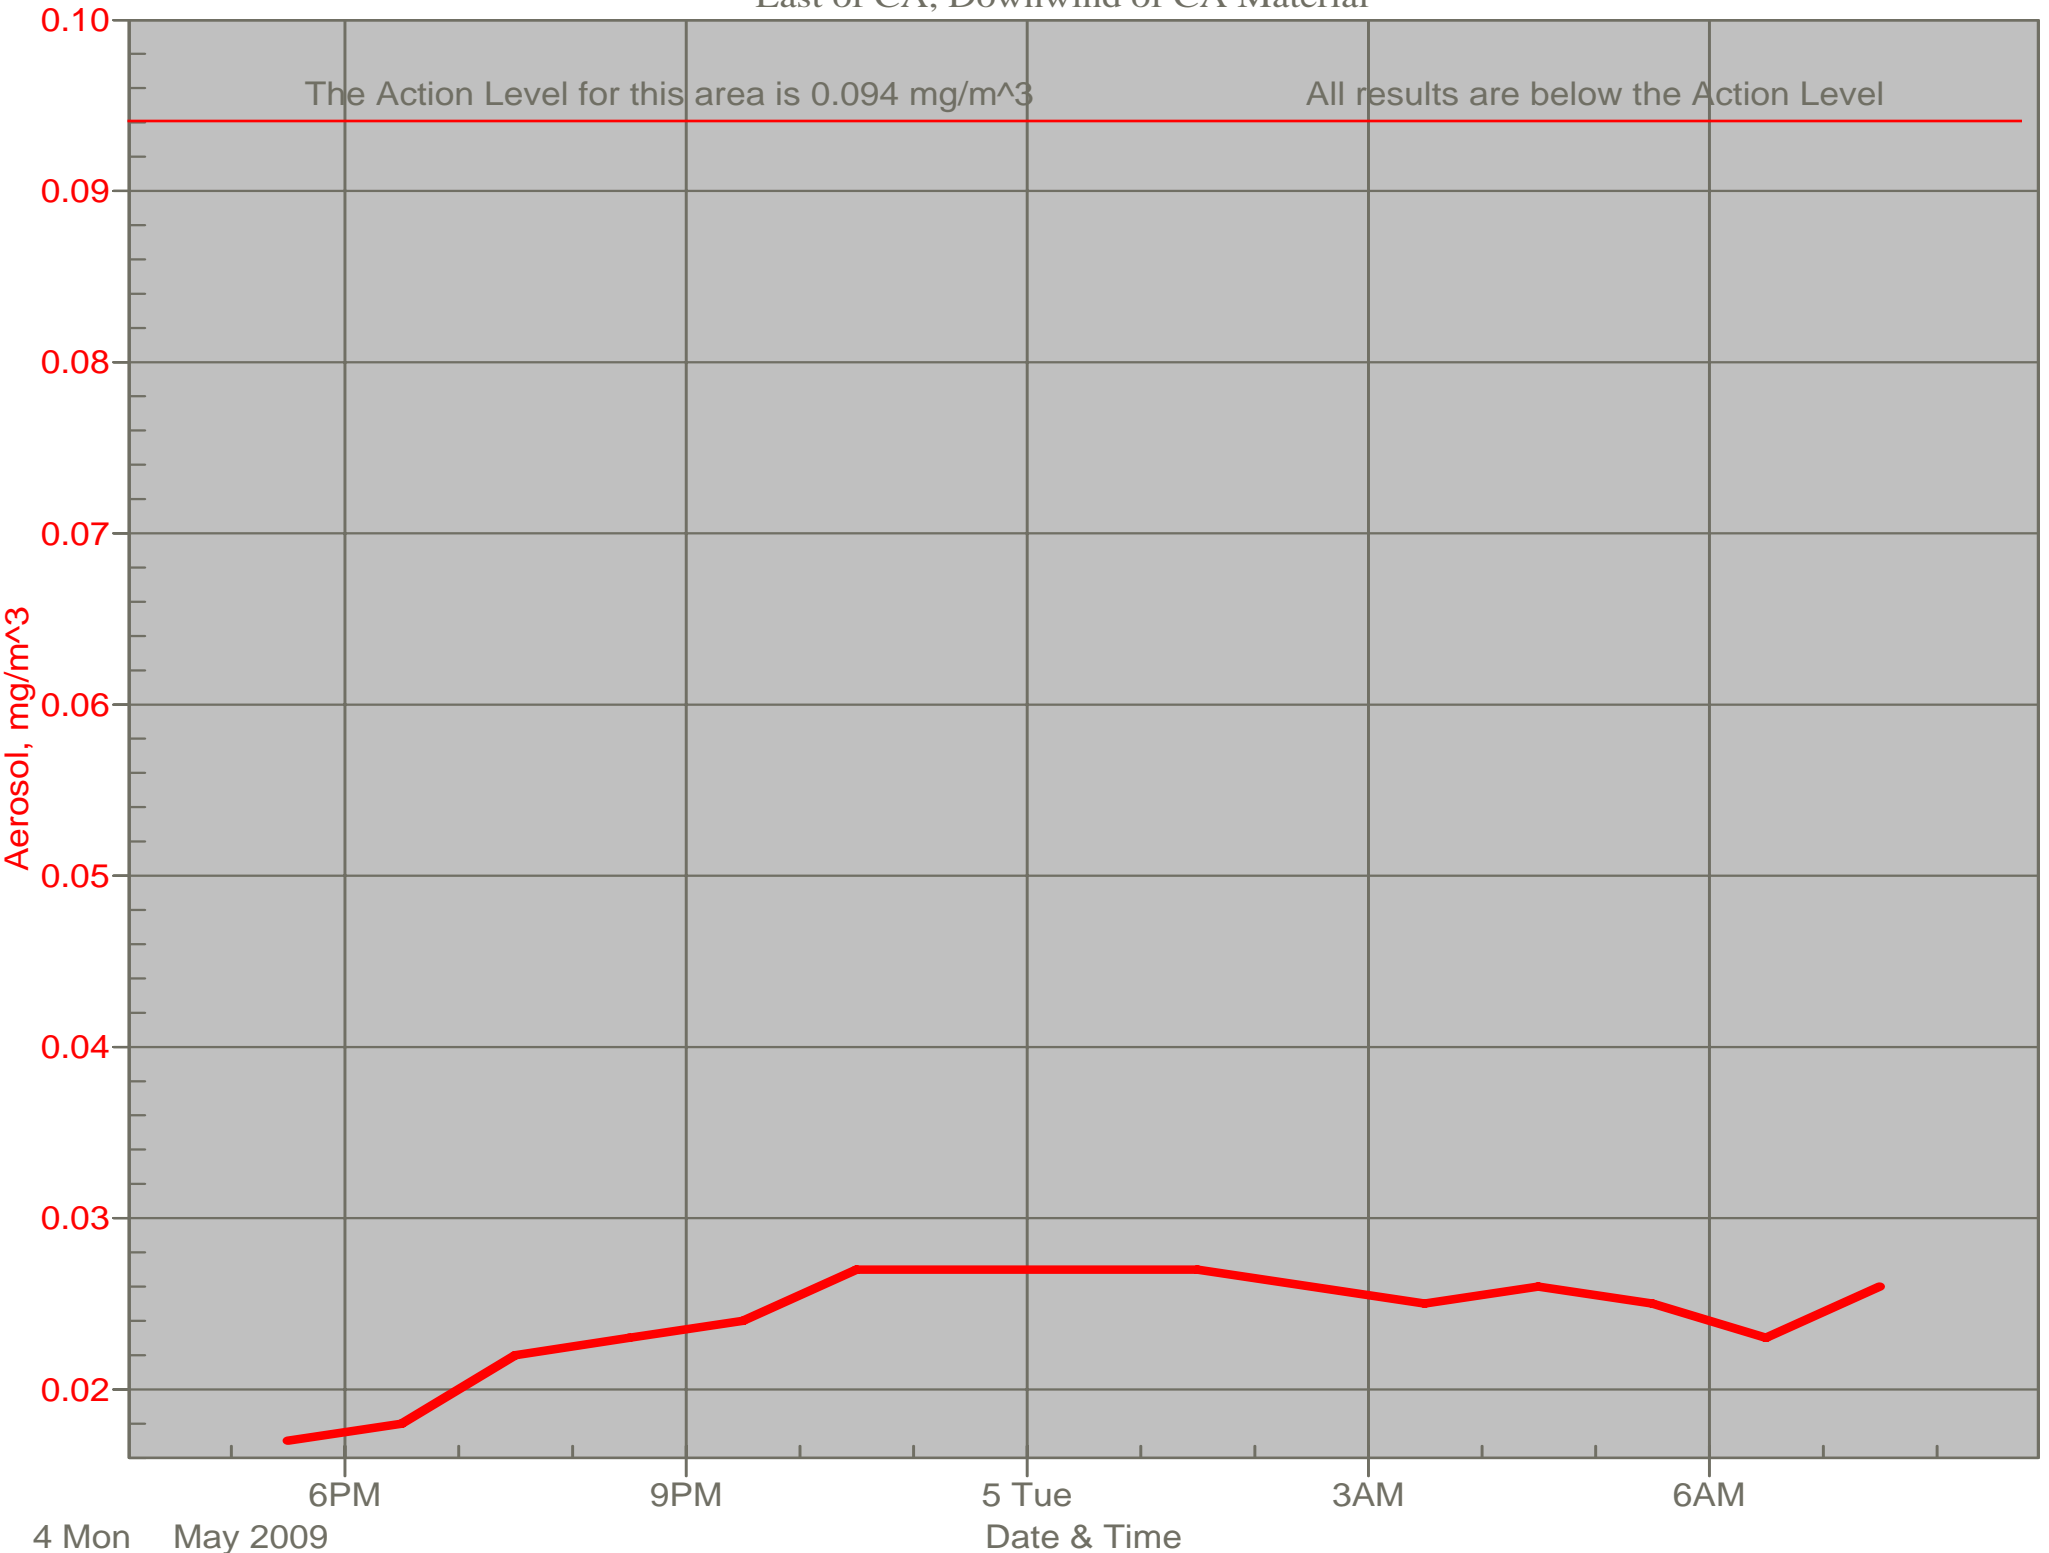

Air Monitor 1 Non-Working Hours

East of CA, Downwind of CA Material

Air Monitor 3 Non-Working Hours

East of Area O, Downwind of Excavation Area O

Air Monitor 4 Non-Working Hours

Southwest of CA, Upwind of Site

Air Monitor 6 Non-Working Hours

South of CA, Sulphur Creek Monitoring