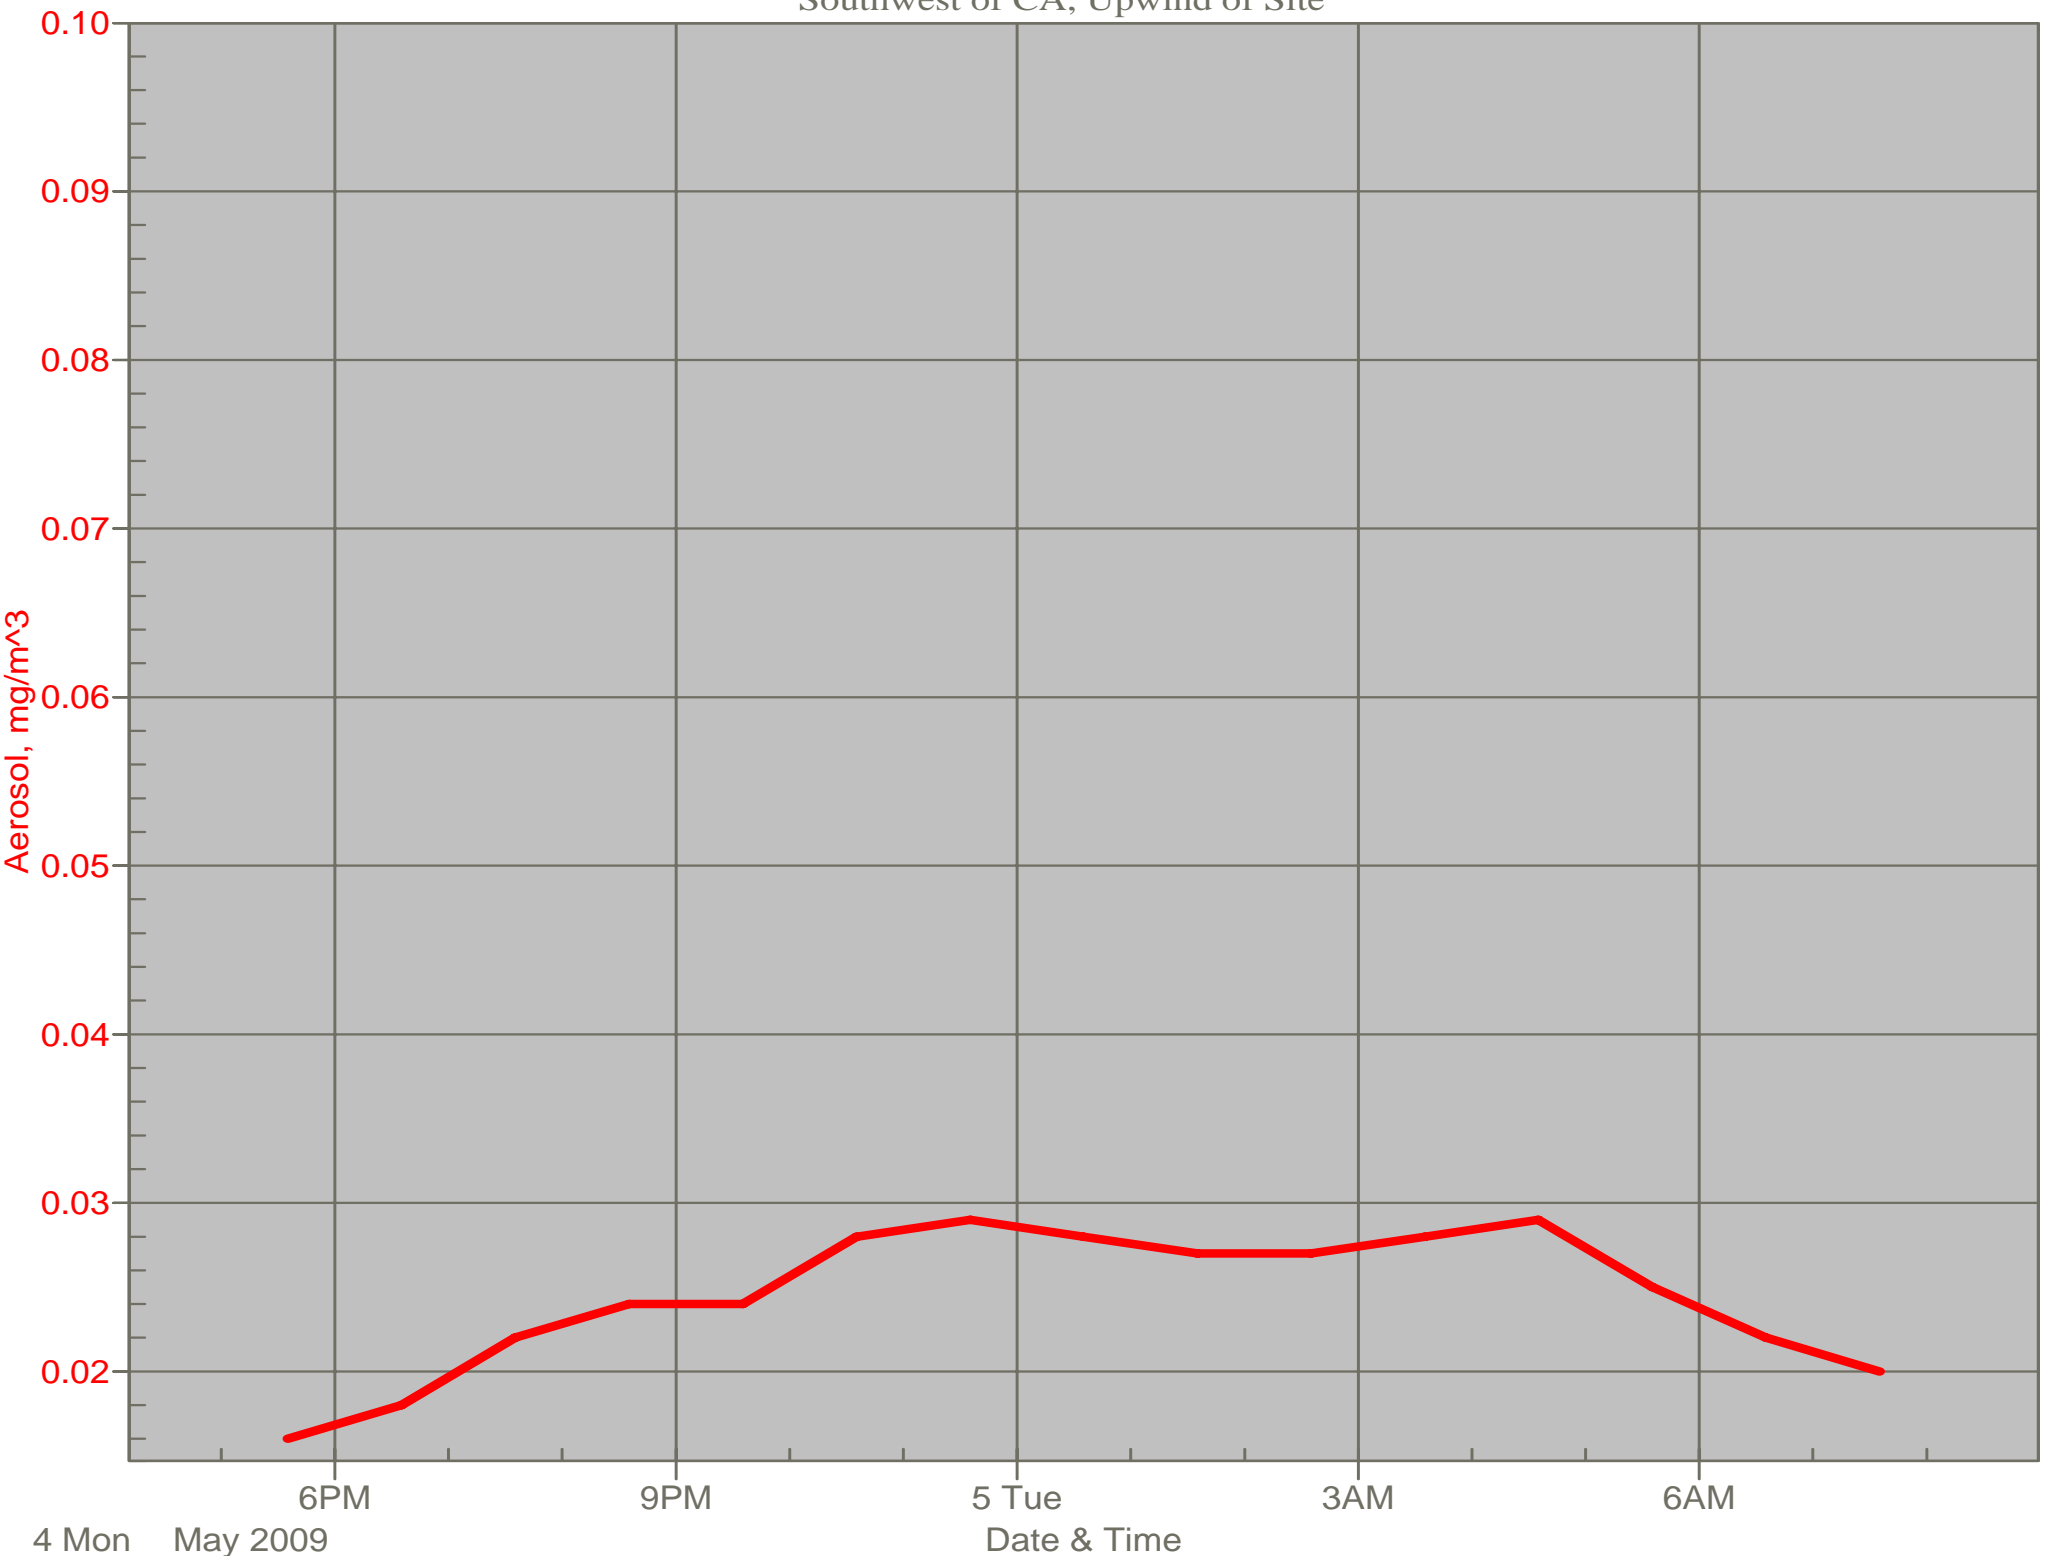

Air Monitor 1 Non-Working Hours

East of CA, Downwind of CA Material

Air Monitor 3 Non-Working Hours

East of Area O, Downwind of Excavation Area O

Air Monitor 4 Non-Working Hours

Southwest of CA, Upwind of Site

Air Monitor 6 Non-Working Hours

South of CA, Sulphur Creek Monitoring