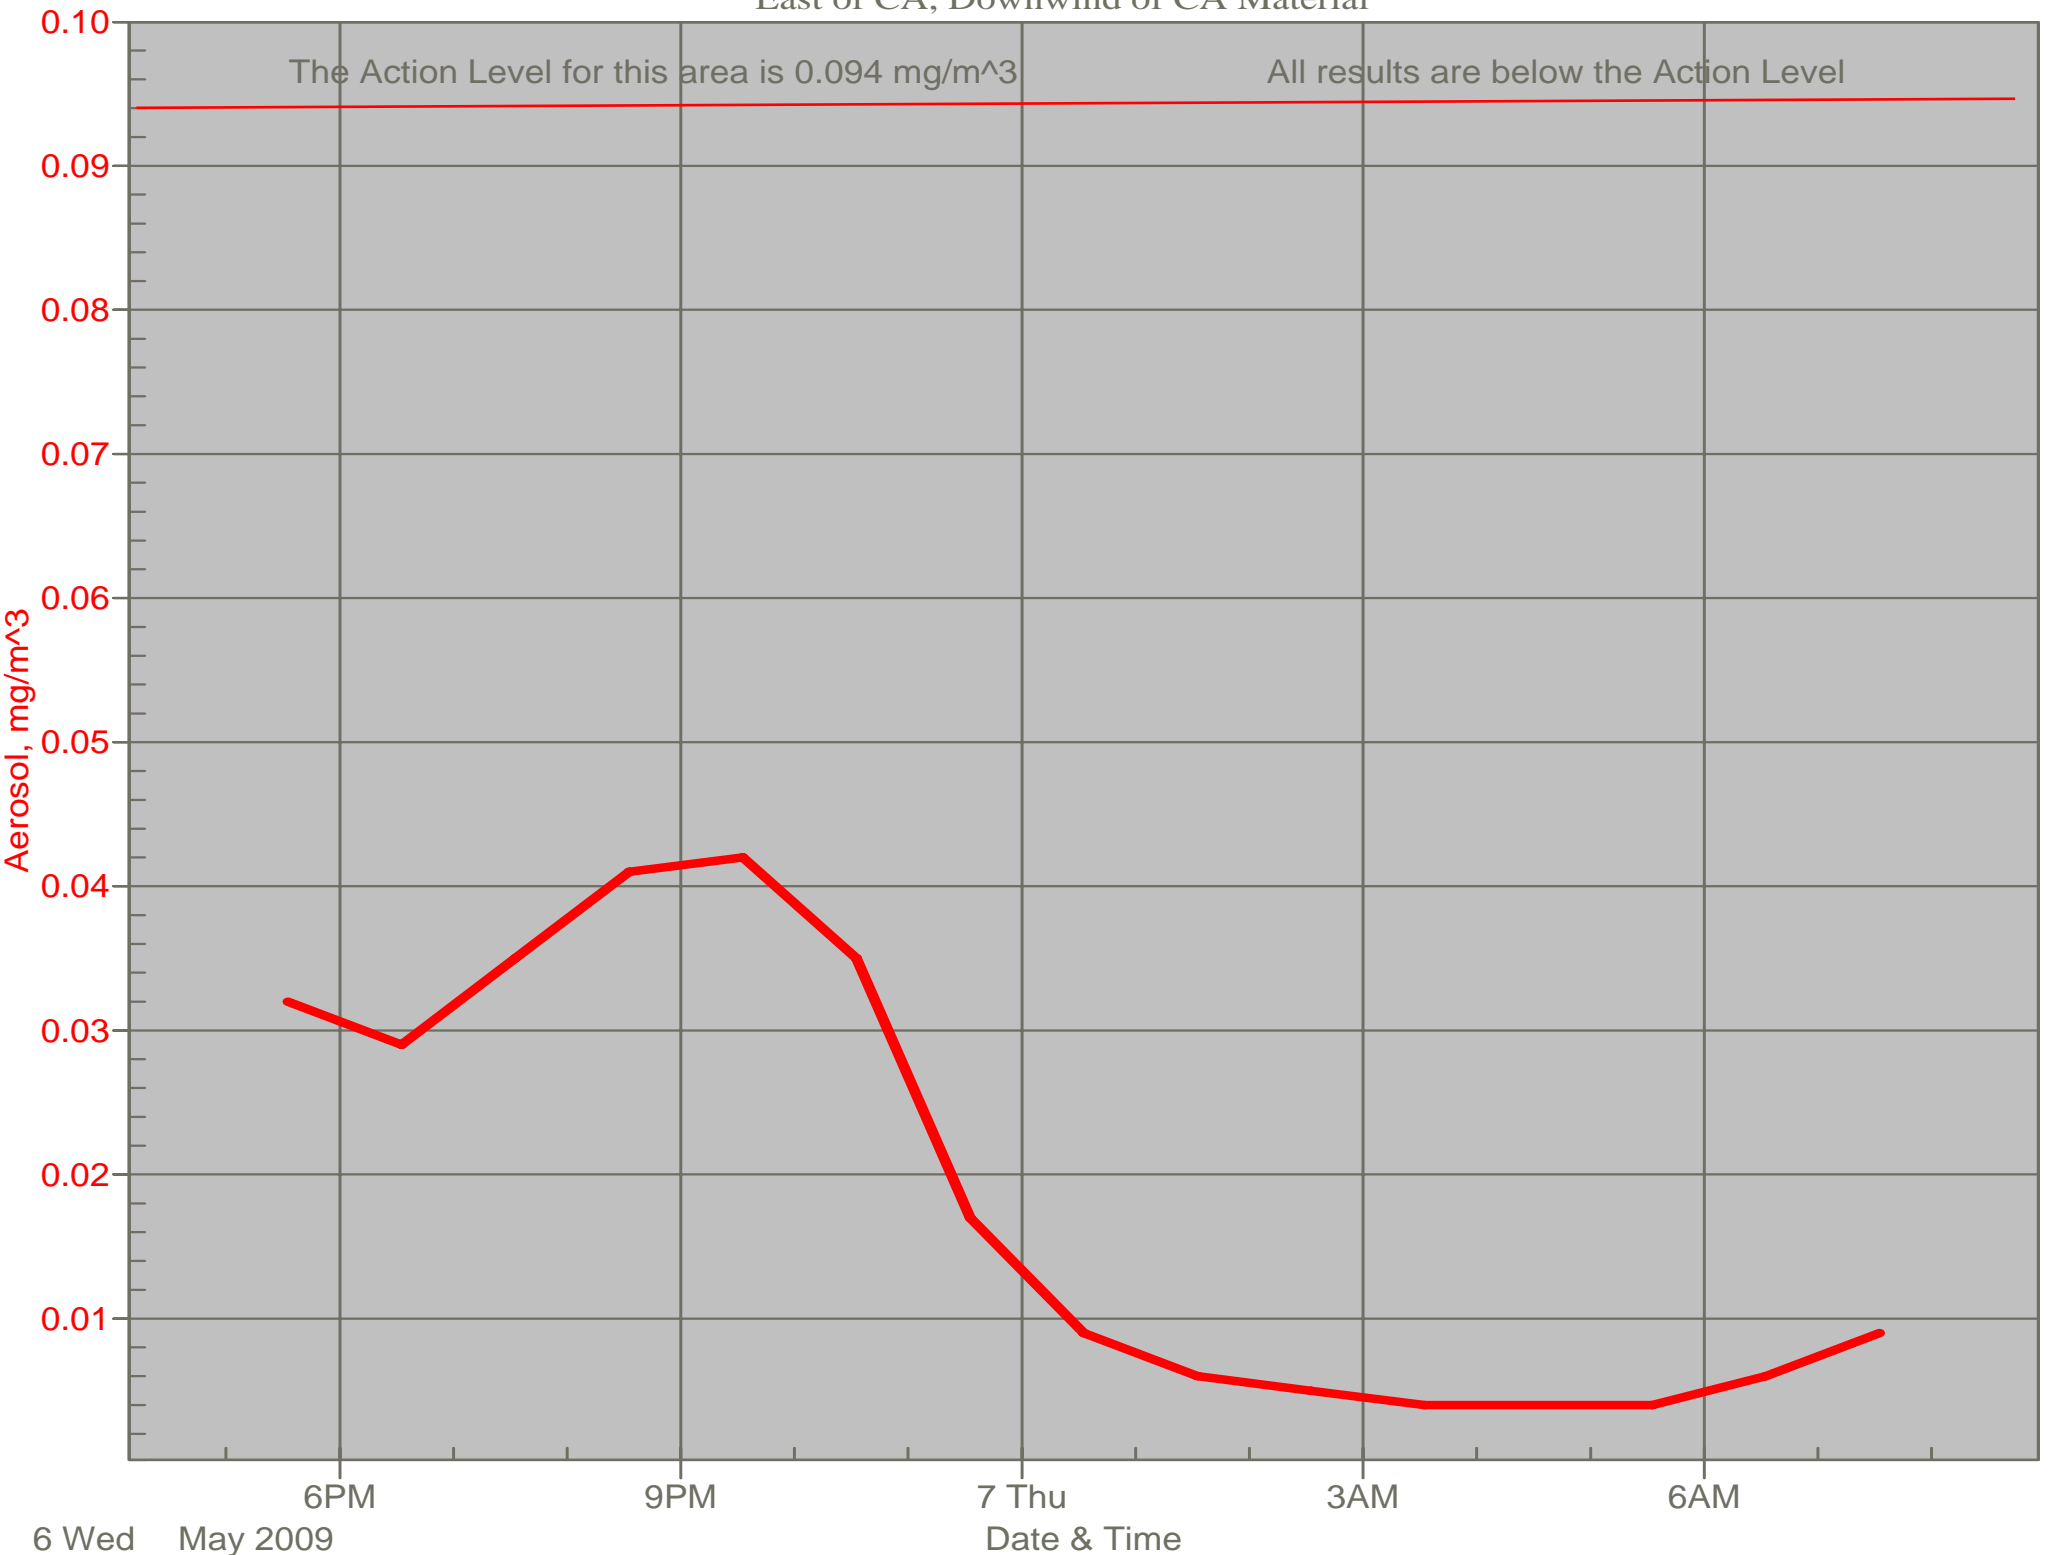

Air Monitor 1 Non-Working Hours

East of CA, Downwind of CA Material

Air Monitor 3 Non-Working Hours

East of Area O, Downwind of Excavation Area O

Air Monitor 4 Non-Working Hours

Southwest of CA, Upwind of Site

Air Monitor 6 Non-Working Hours

South of CA, Sulphur Creek Monitoring