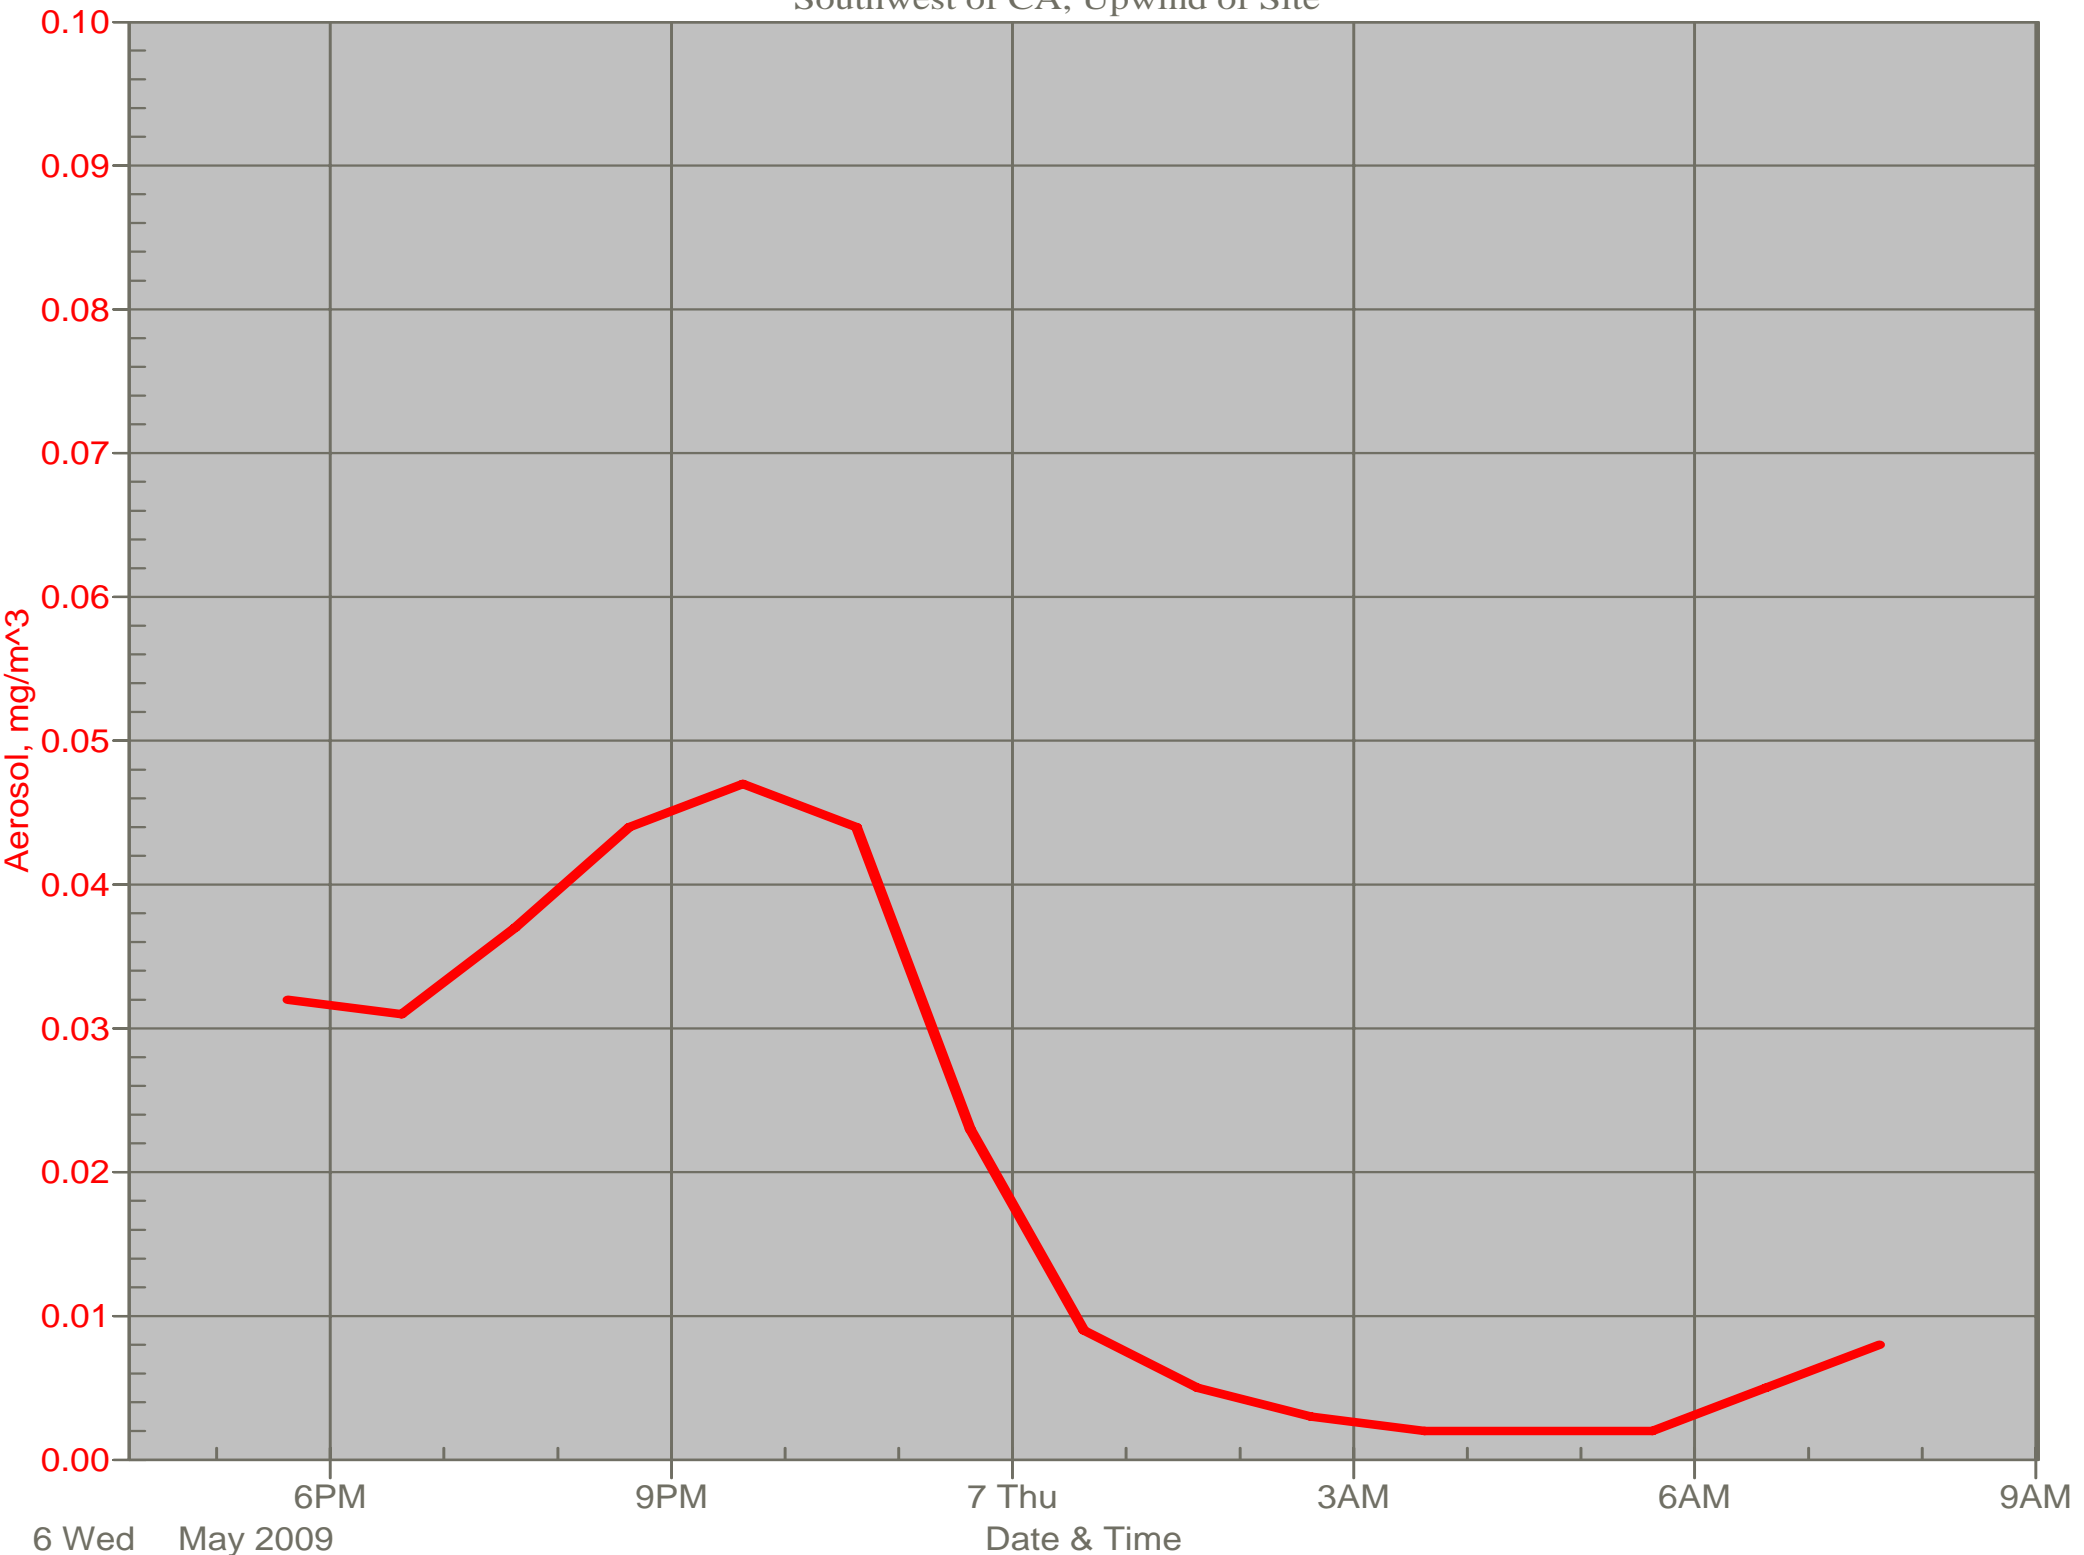

Air Monitor 1 Non-Working Hours

East of CA, Downwind of CA Material

Air Monitor 3 Non-Working Hours

East of Area O, Downwind of Excavation Area O

Air Monitor 4 Non-Working Hours

Southwest of CA, Upwind of Site

Air Monitor 6 Non-Working Hours

South of CA, Sulphur Creek Monitoring