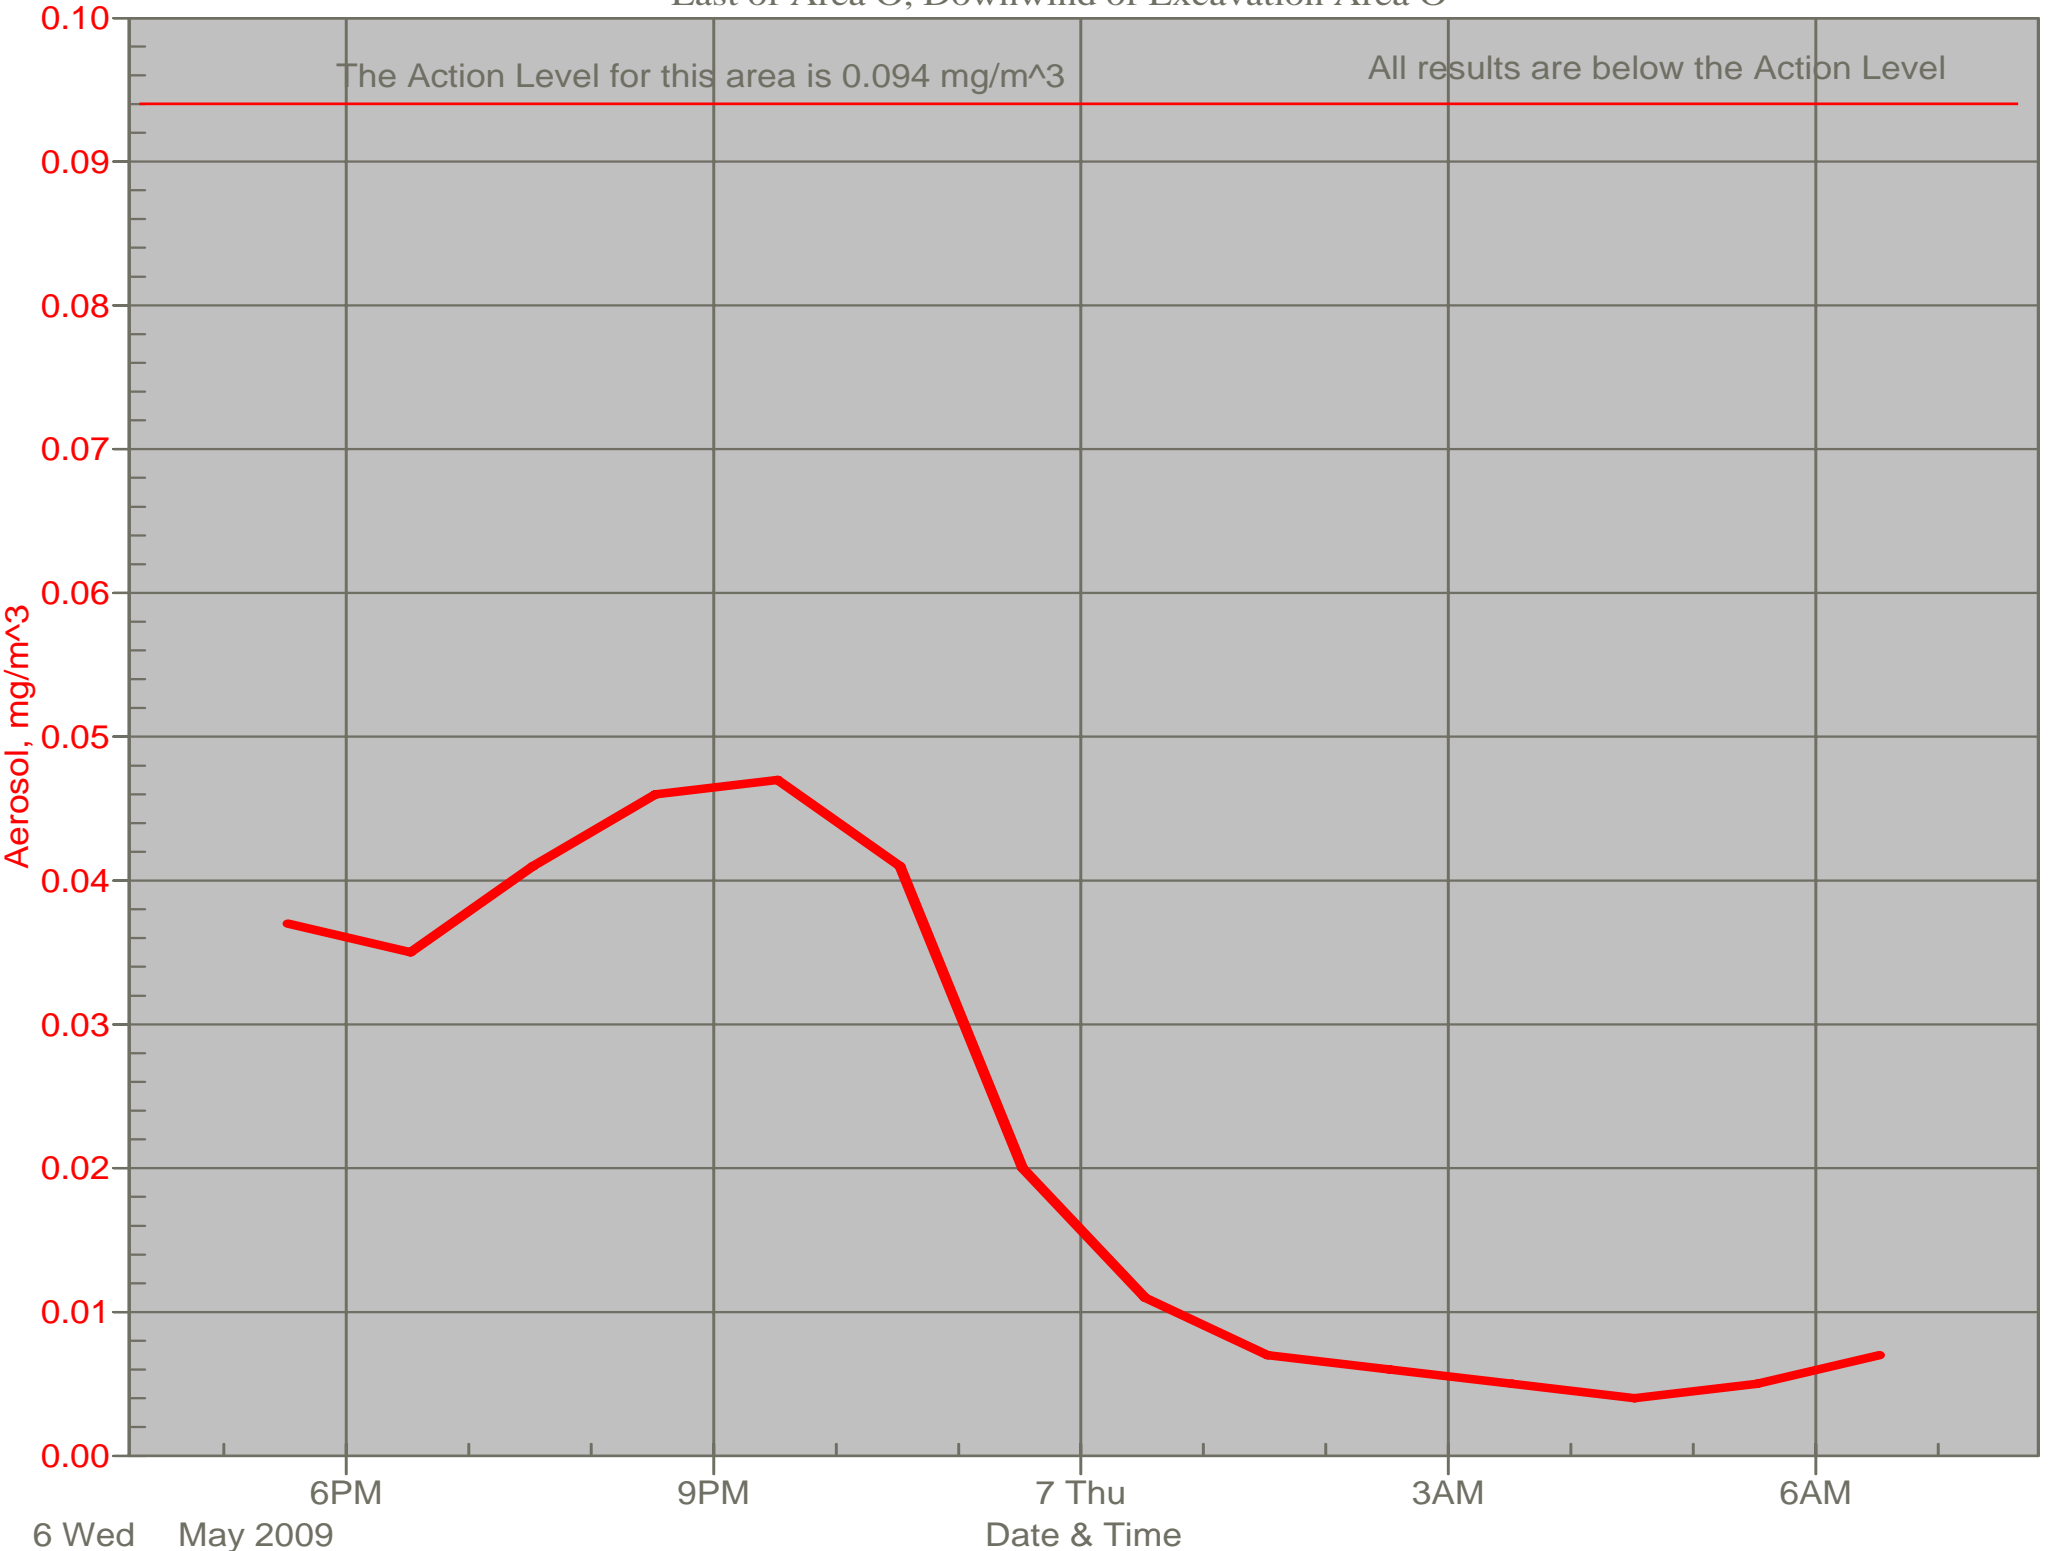

Air Monitor 1 Non-Working Hours

East of CA, Downwind of CA Material

Air Monitor 3 Non-Working Hours

East of Area O, Downwind of Excavation Area O

Air Monitor 4 Non-Working Hours

Southwest of CA, Upwind of Site

Air Monitor 6 Non-Working Hours

South of CA, Sulphur Creek Monitoring