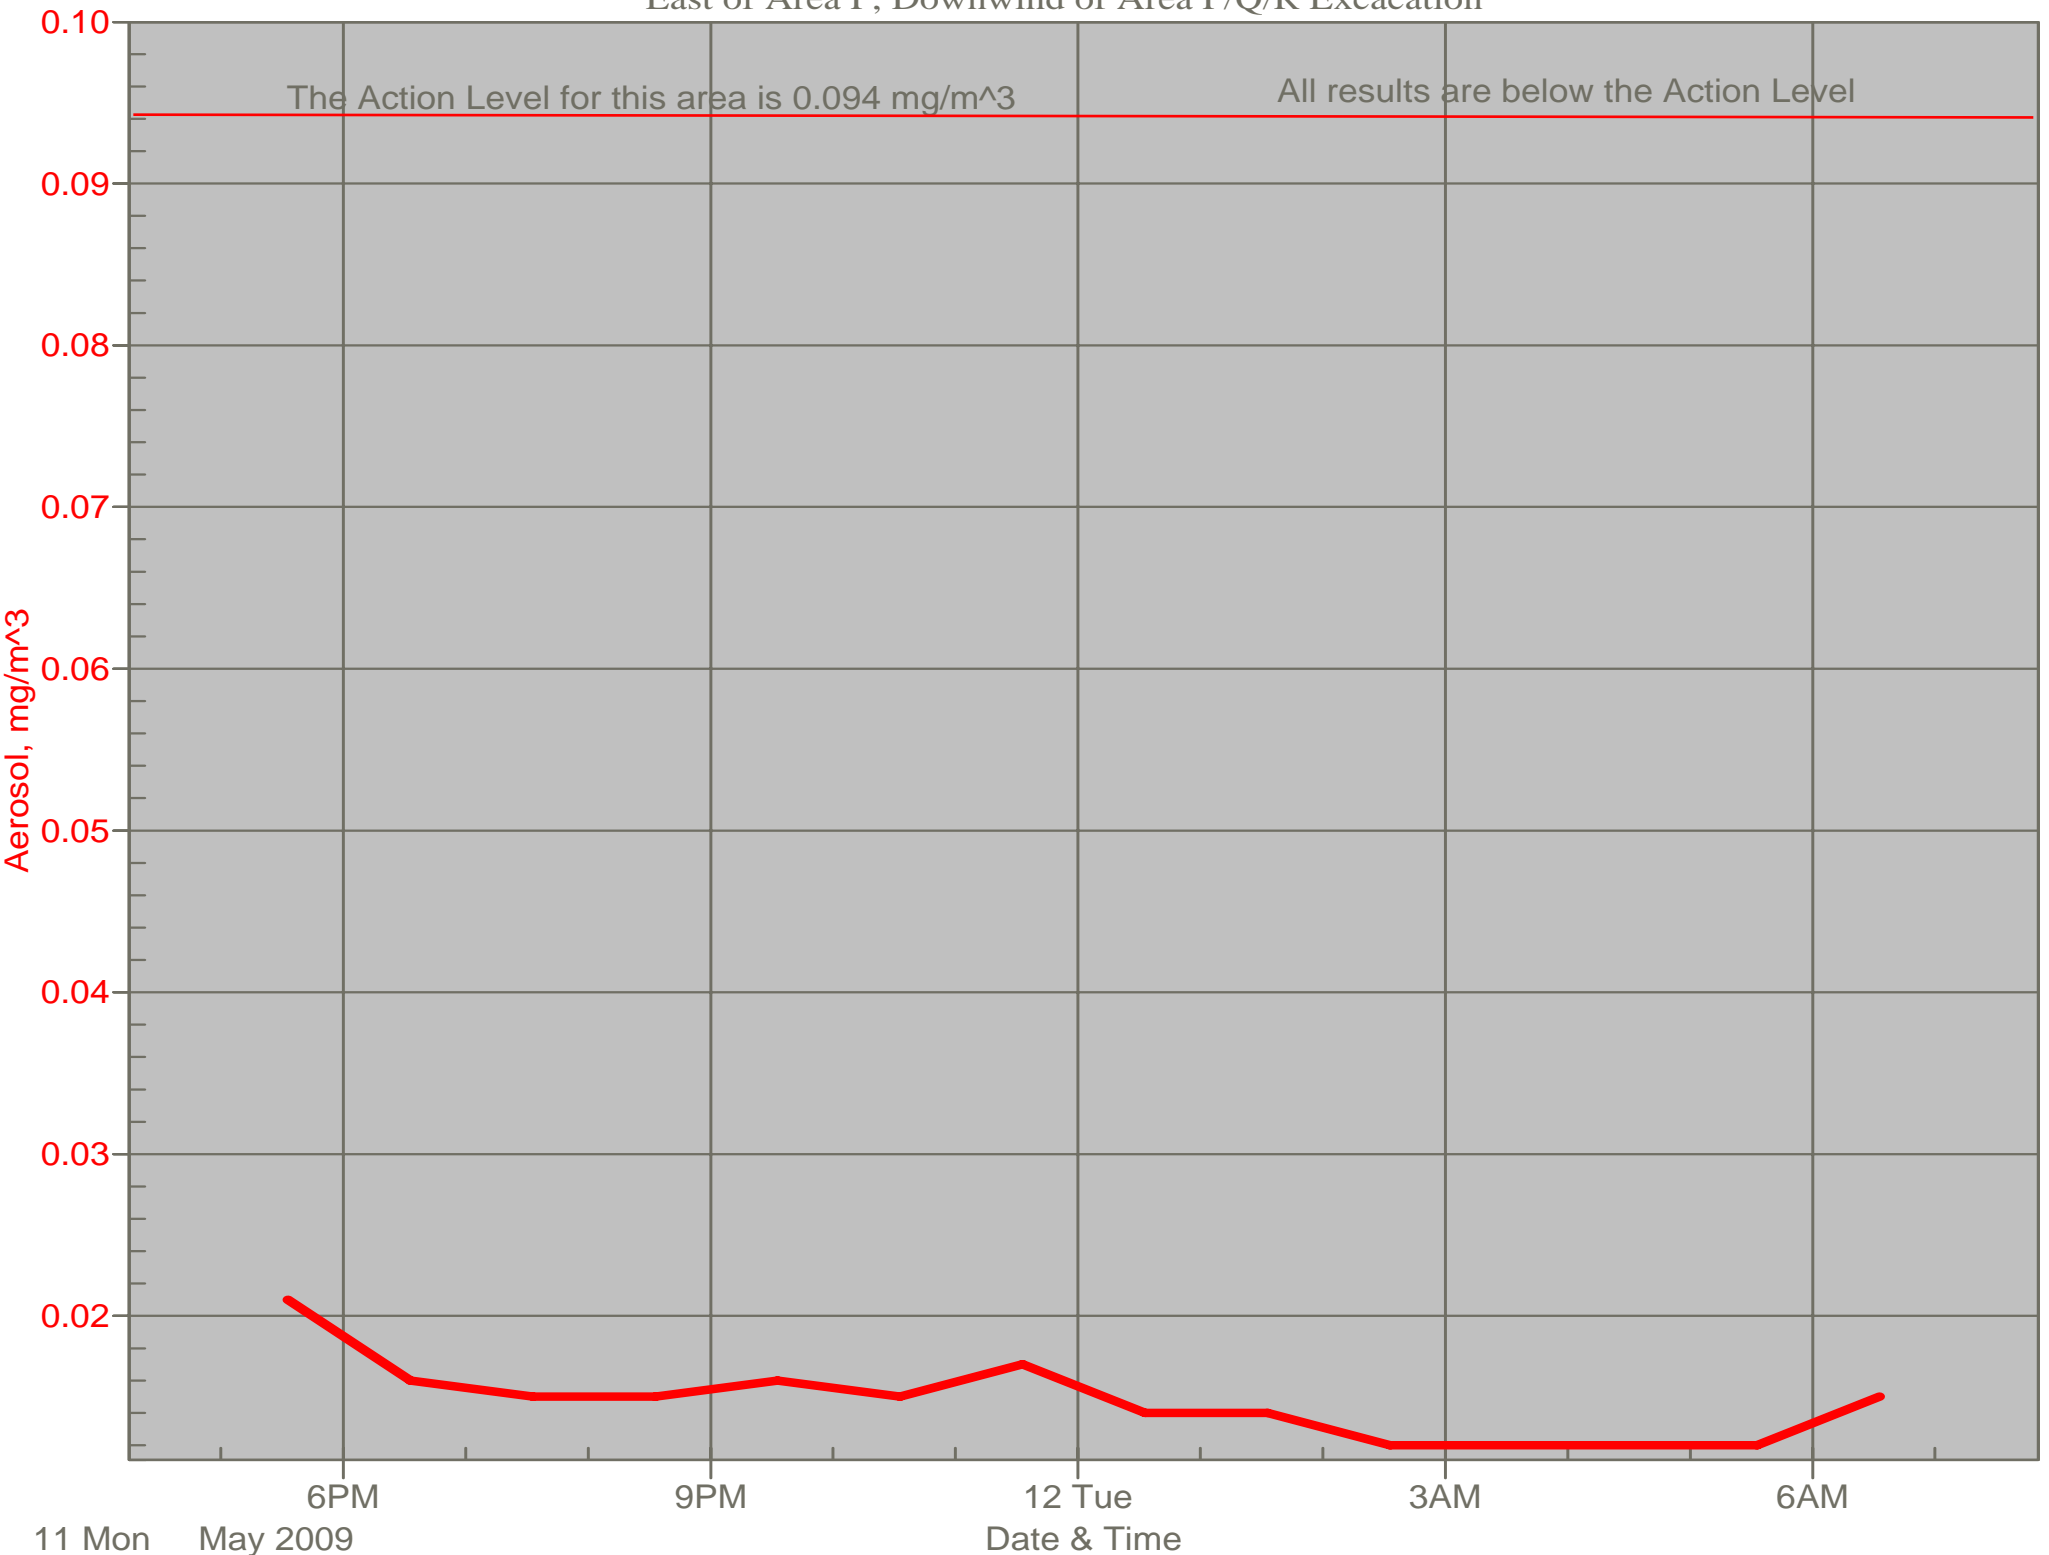

Air Monitor 1 Non-Working Hours

East of CA, Downwind of CA Material

Air Monitor 3 Non-Working Hours

East of Area P, Downwind of Area P/Q/R Excavation

Air Monitor 4 Non-Working Hours

Southwest of CA, Upwind of Site Activities

Air Monitor 6 Non-Working Hours

South of CA, Sulphur Creek Monitoring