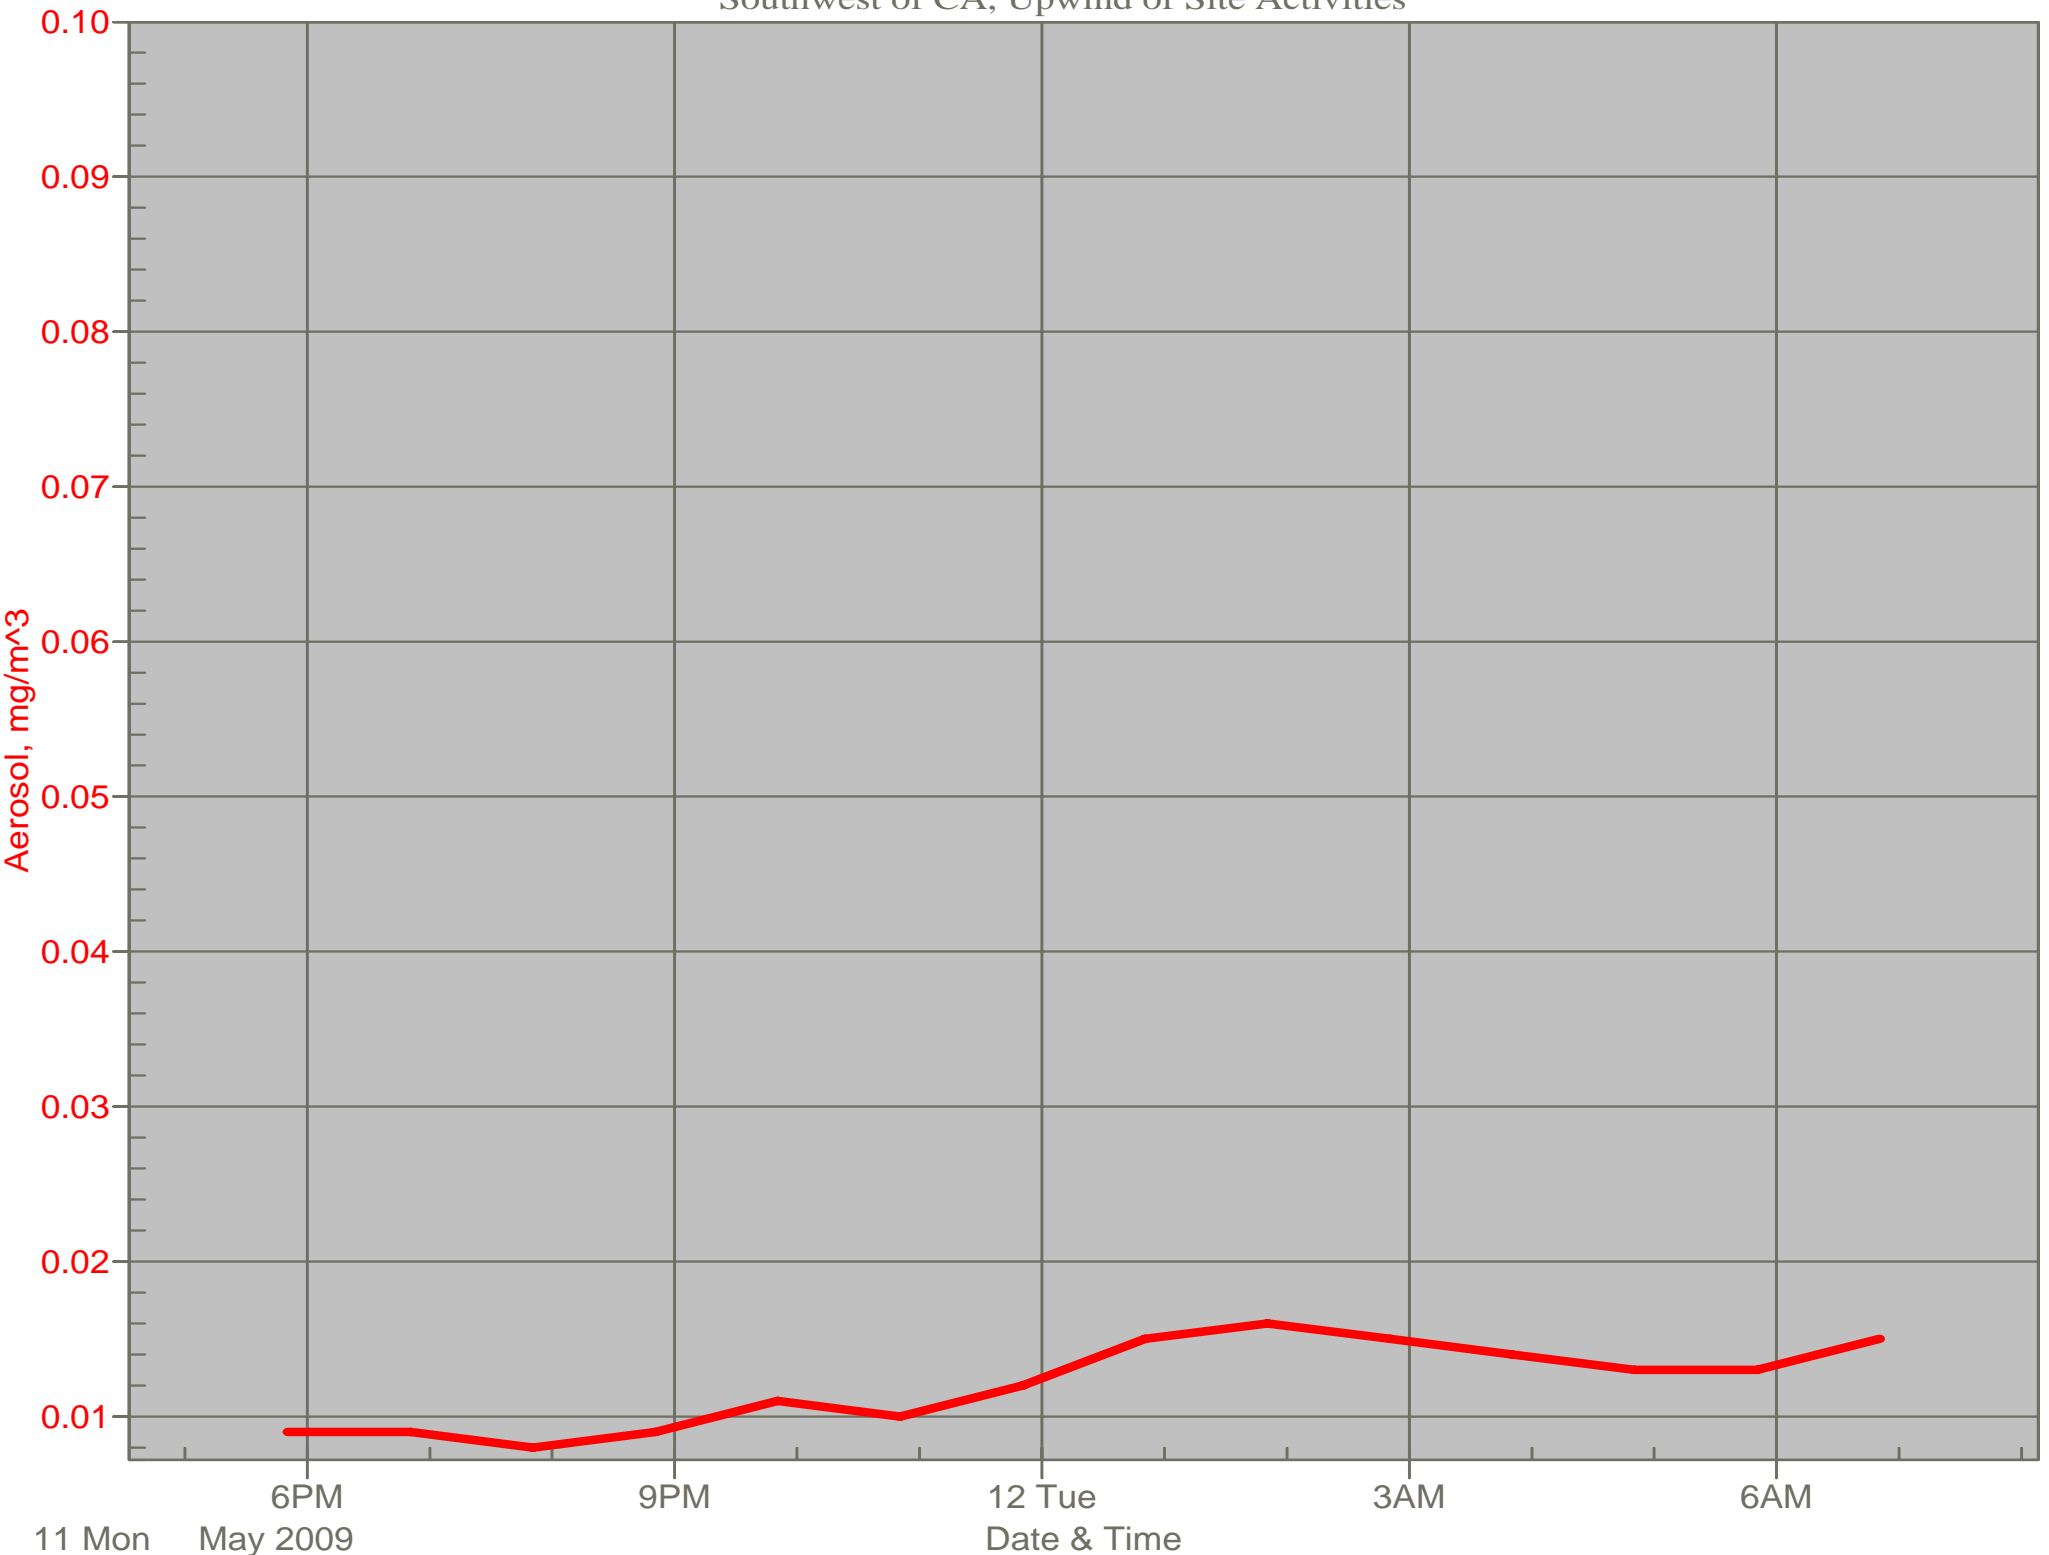

Air Monitor 1 Non-Working Hours

East of CA, Downwind of CA Material

Air Monitor 3 Non-Working Hours

East of Area P, Downwind of Area P/Q/R Excavation

Air Monitor 4 Non-Working Hours

Southwest of CA, Upwind of Site Activities

Air Monitor 6 Non-Working Hours

South of CA, Sulphur Creek Monitoring