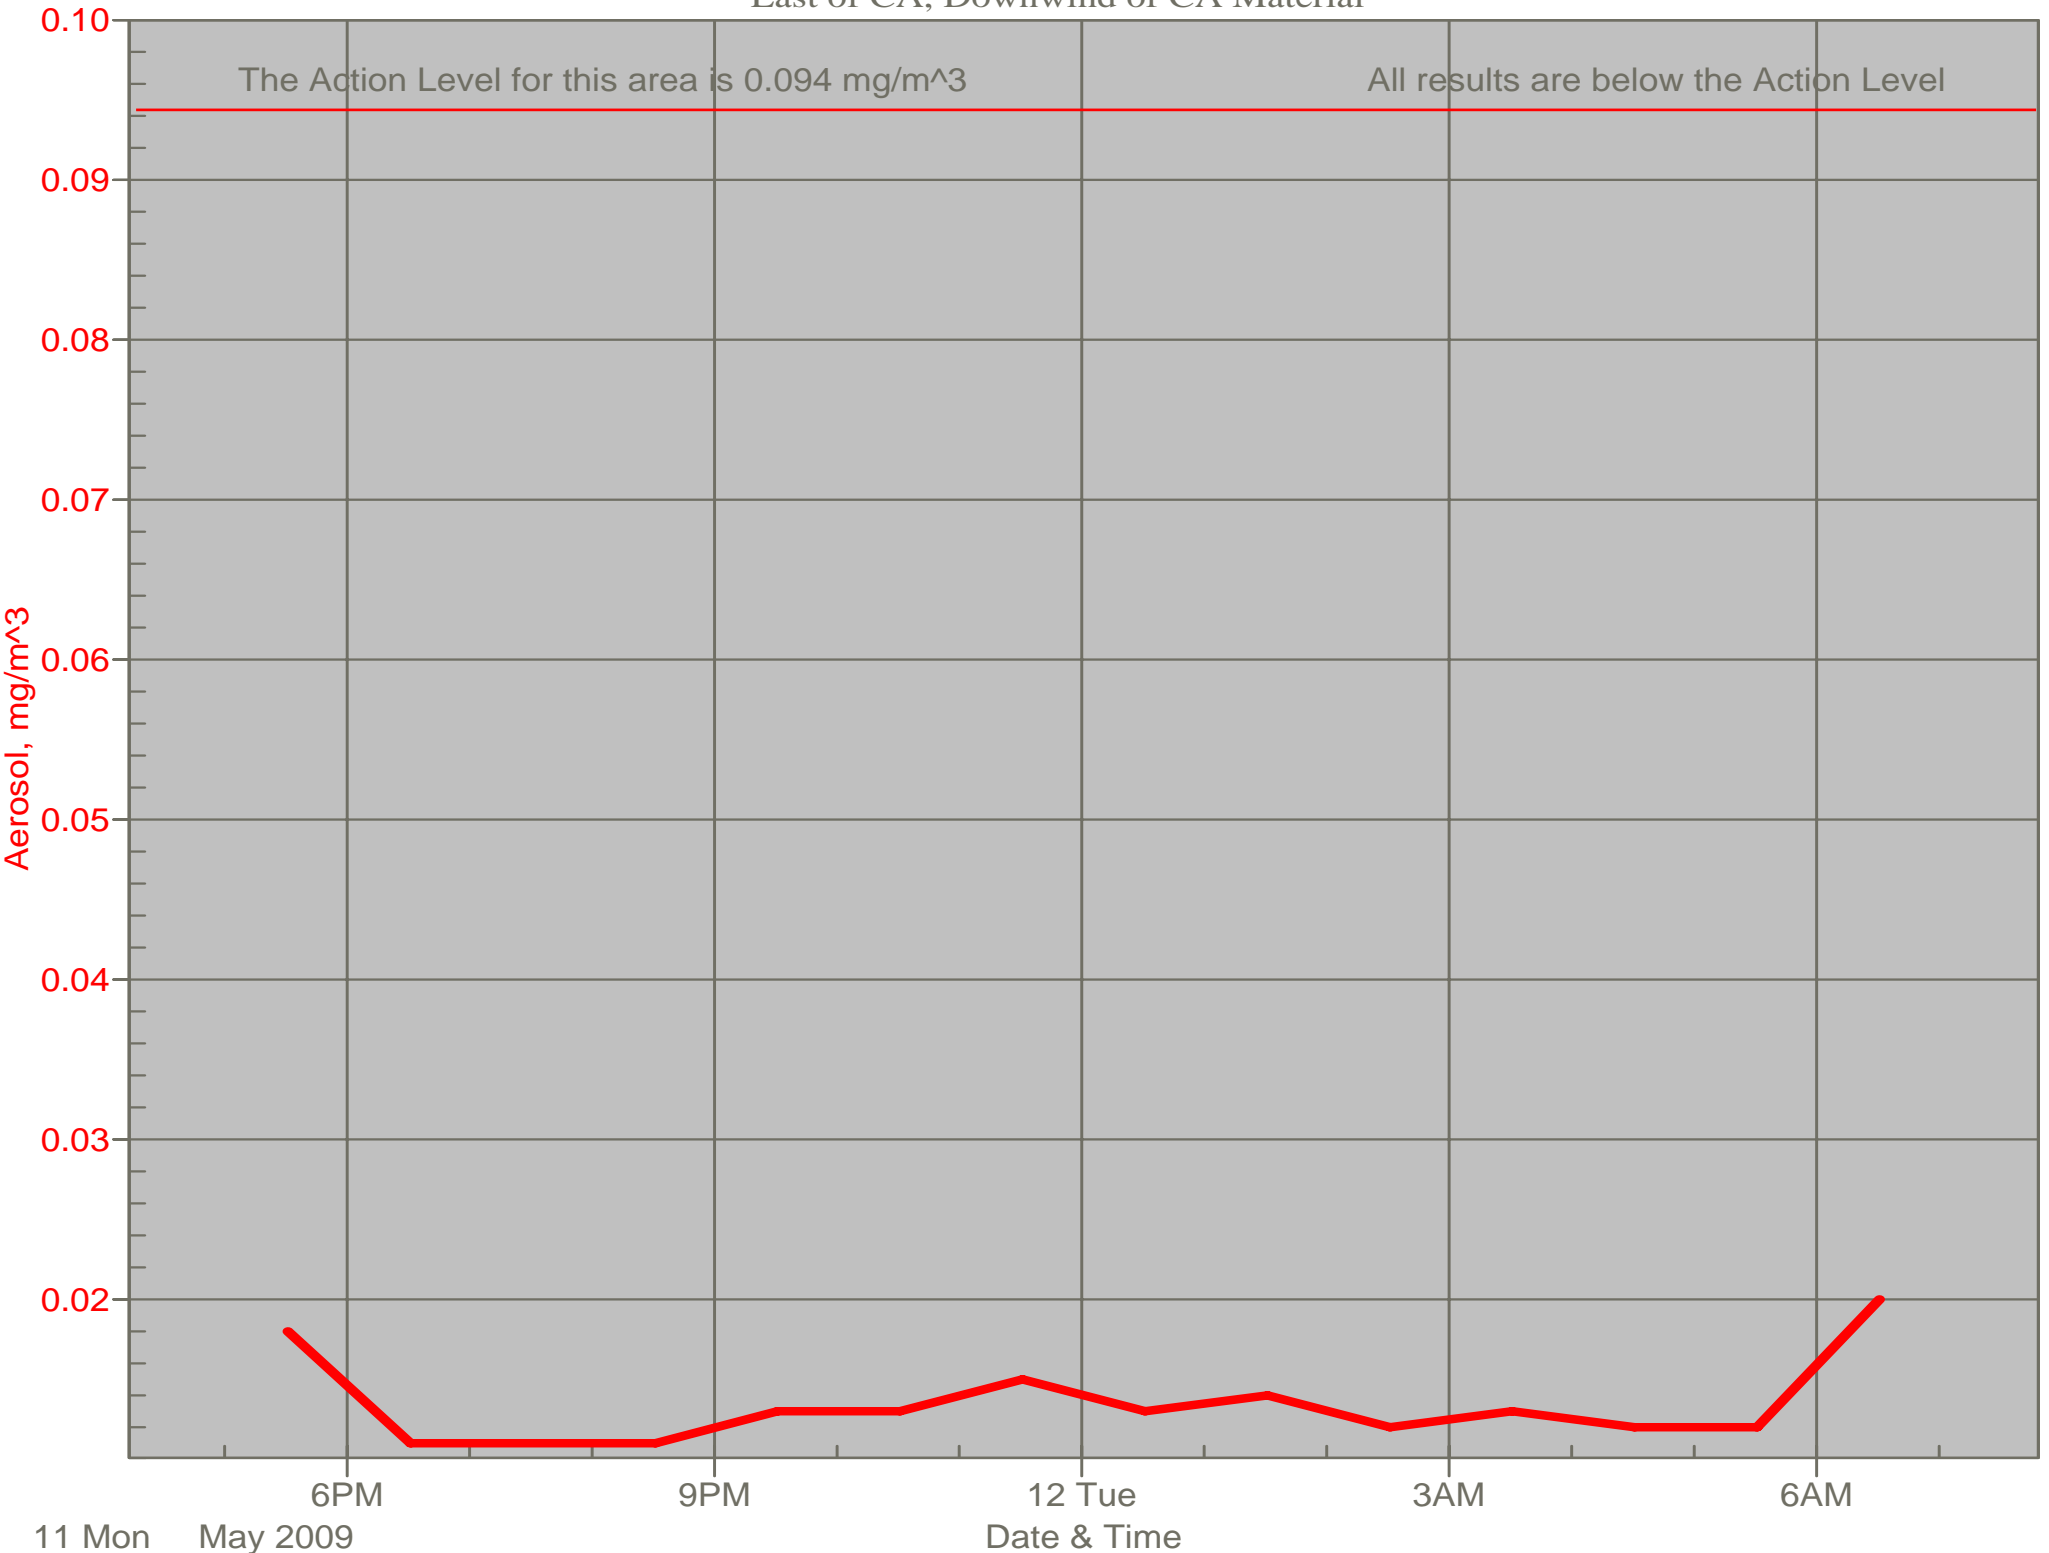

Air Monitor 1 Non-Working Hours

East of CA, Downwind of CA Material

Air Monitor 3 Non-Working Hours

East of Area P, Downwind of Area P/Q/R Excavation

Air Monitor 4 Non-Working Hours

Southwest of CA, Upwind of Site Activities

Air Monitor 6 Non-Working Hours

South of CA, Sulphur Creek Monitoring