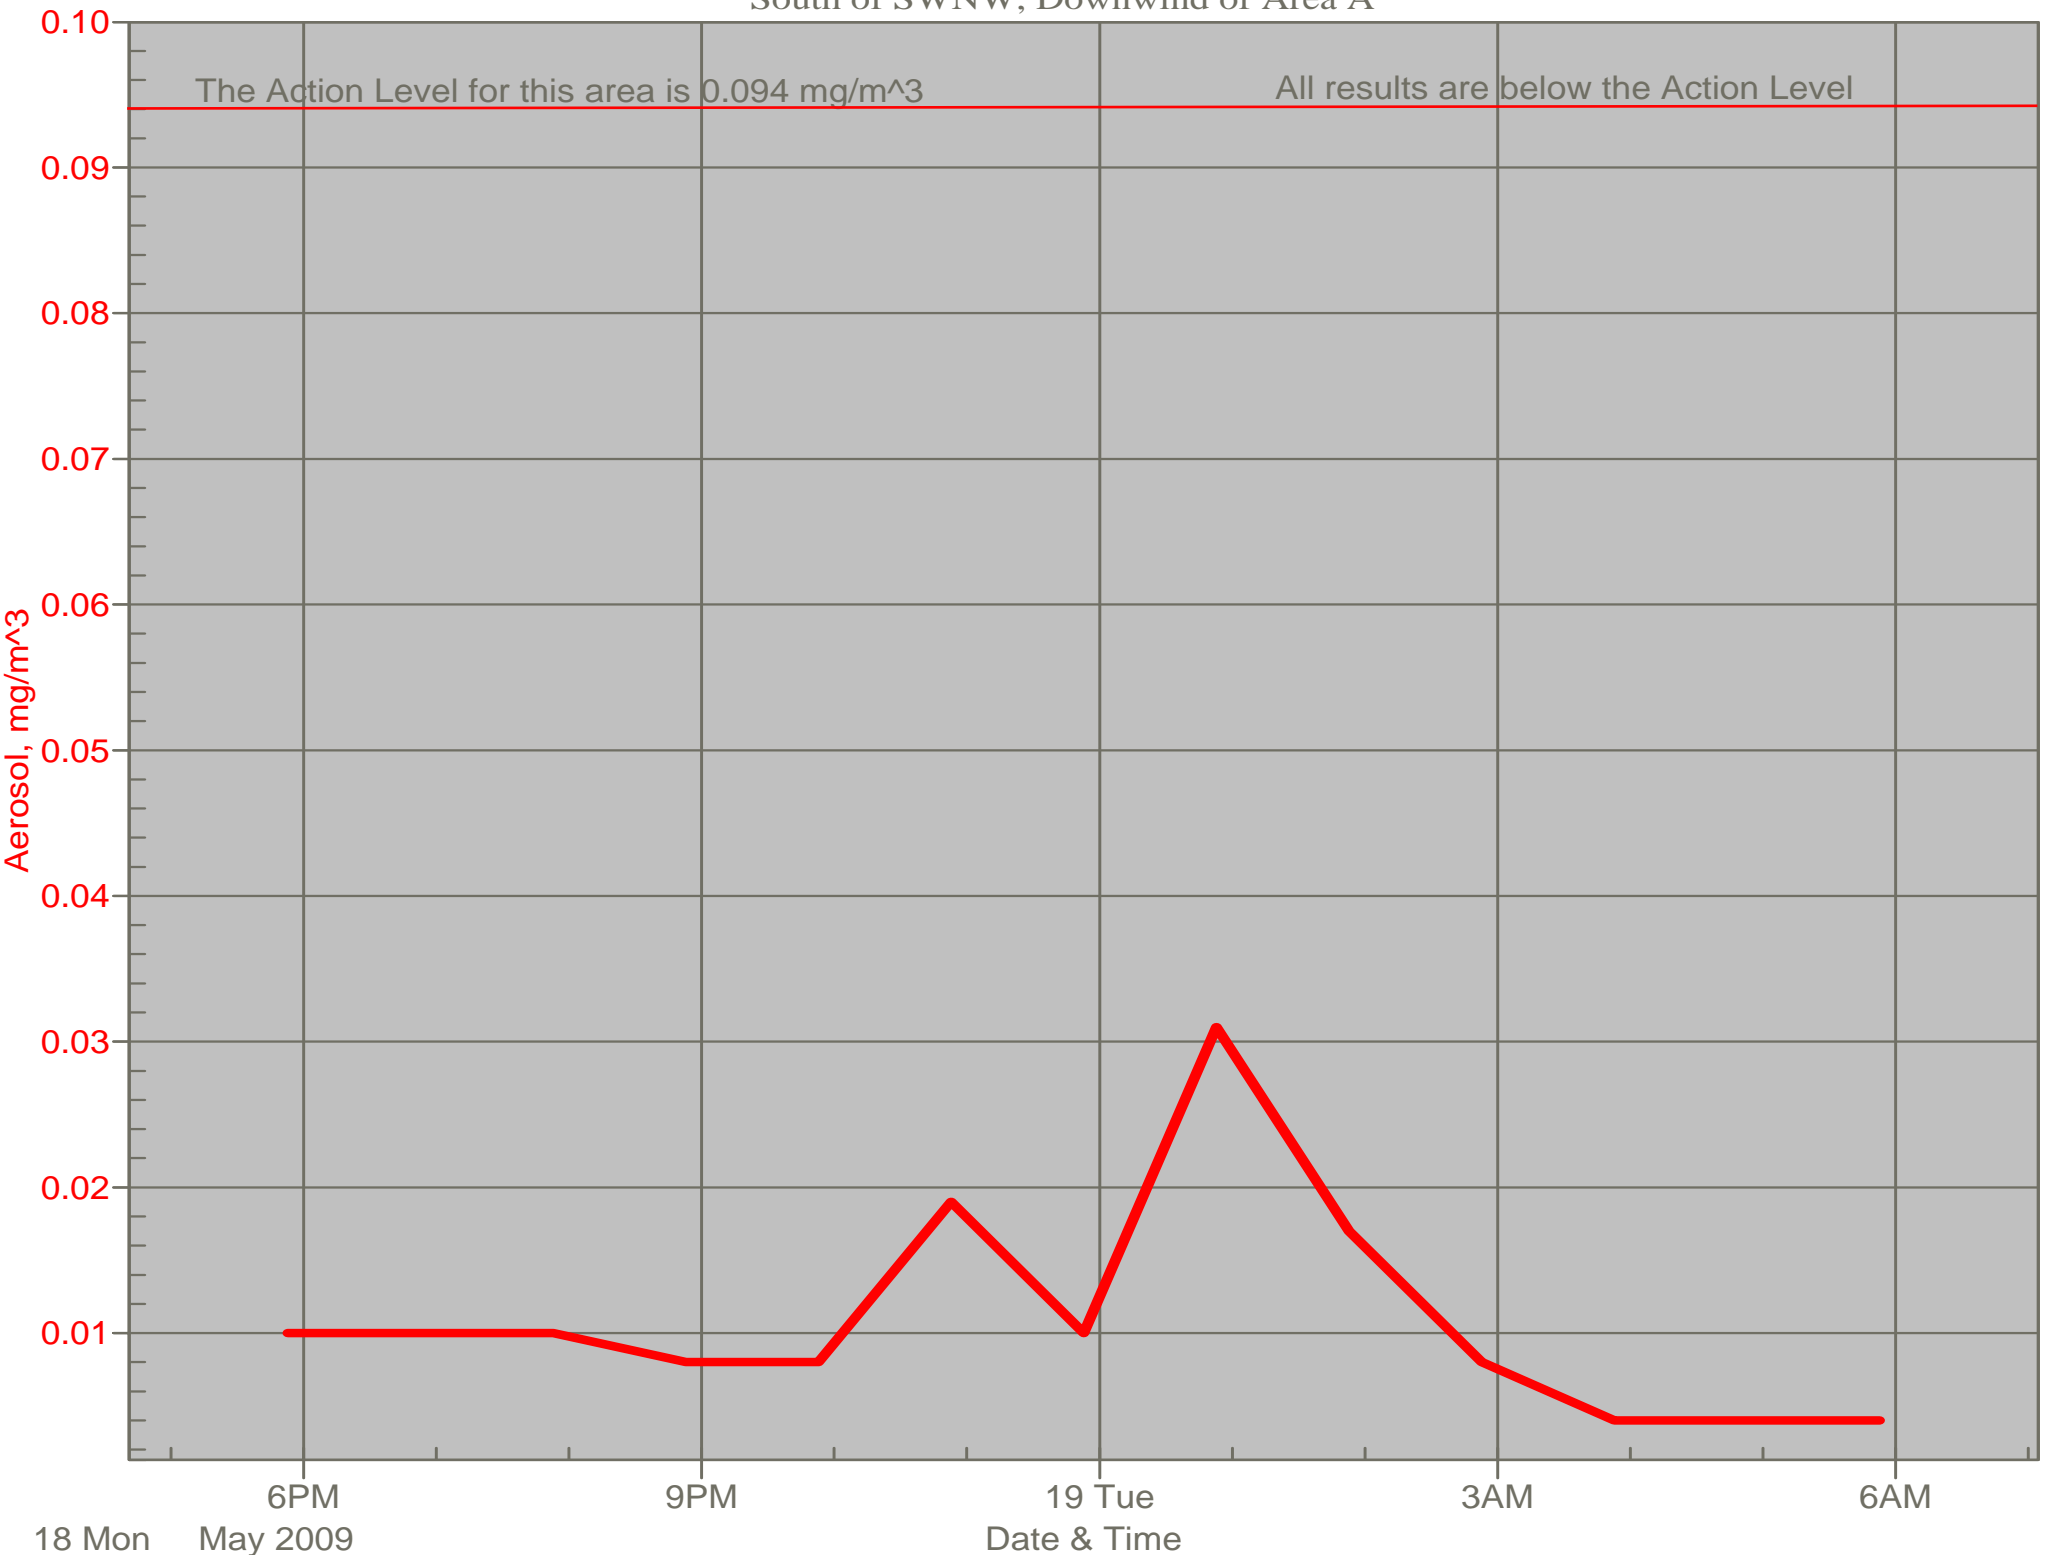

Air Monitor 1 Non-Working Hours

East of CA, Downwind of CA Material

Air Monitor 2 Non-Working Hours

South of CA, Sulphur Creek Monitoring

Air Monitor 3 Non-Working Hours

South of SWNW, Downwind of Area A

Air Monitor 4 Non-Working Hours

Southwest of CA, Upwind of Site