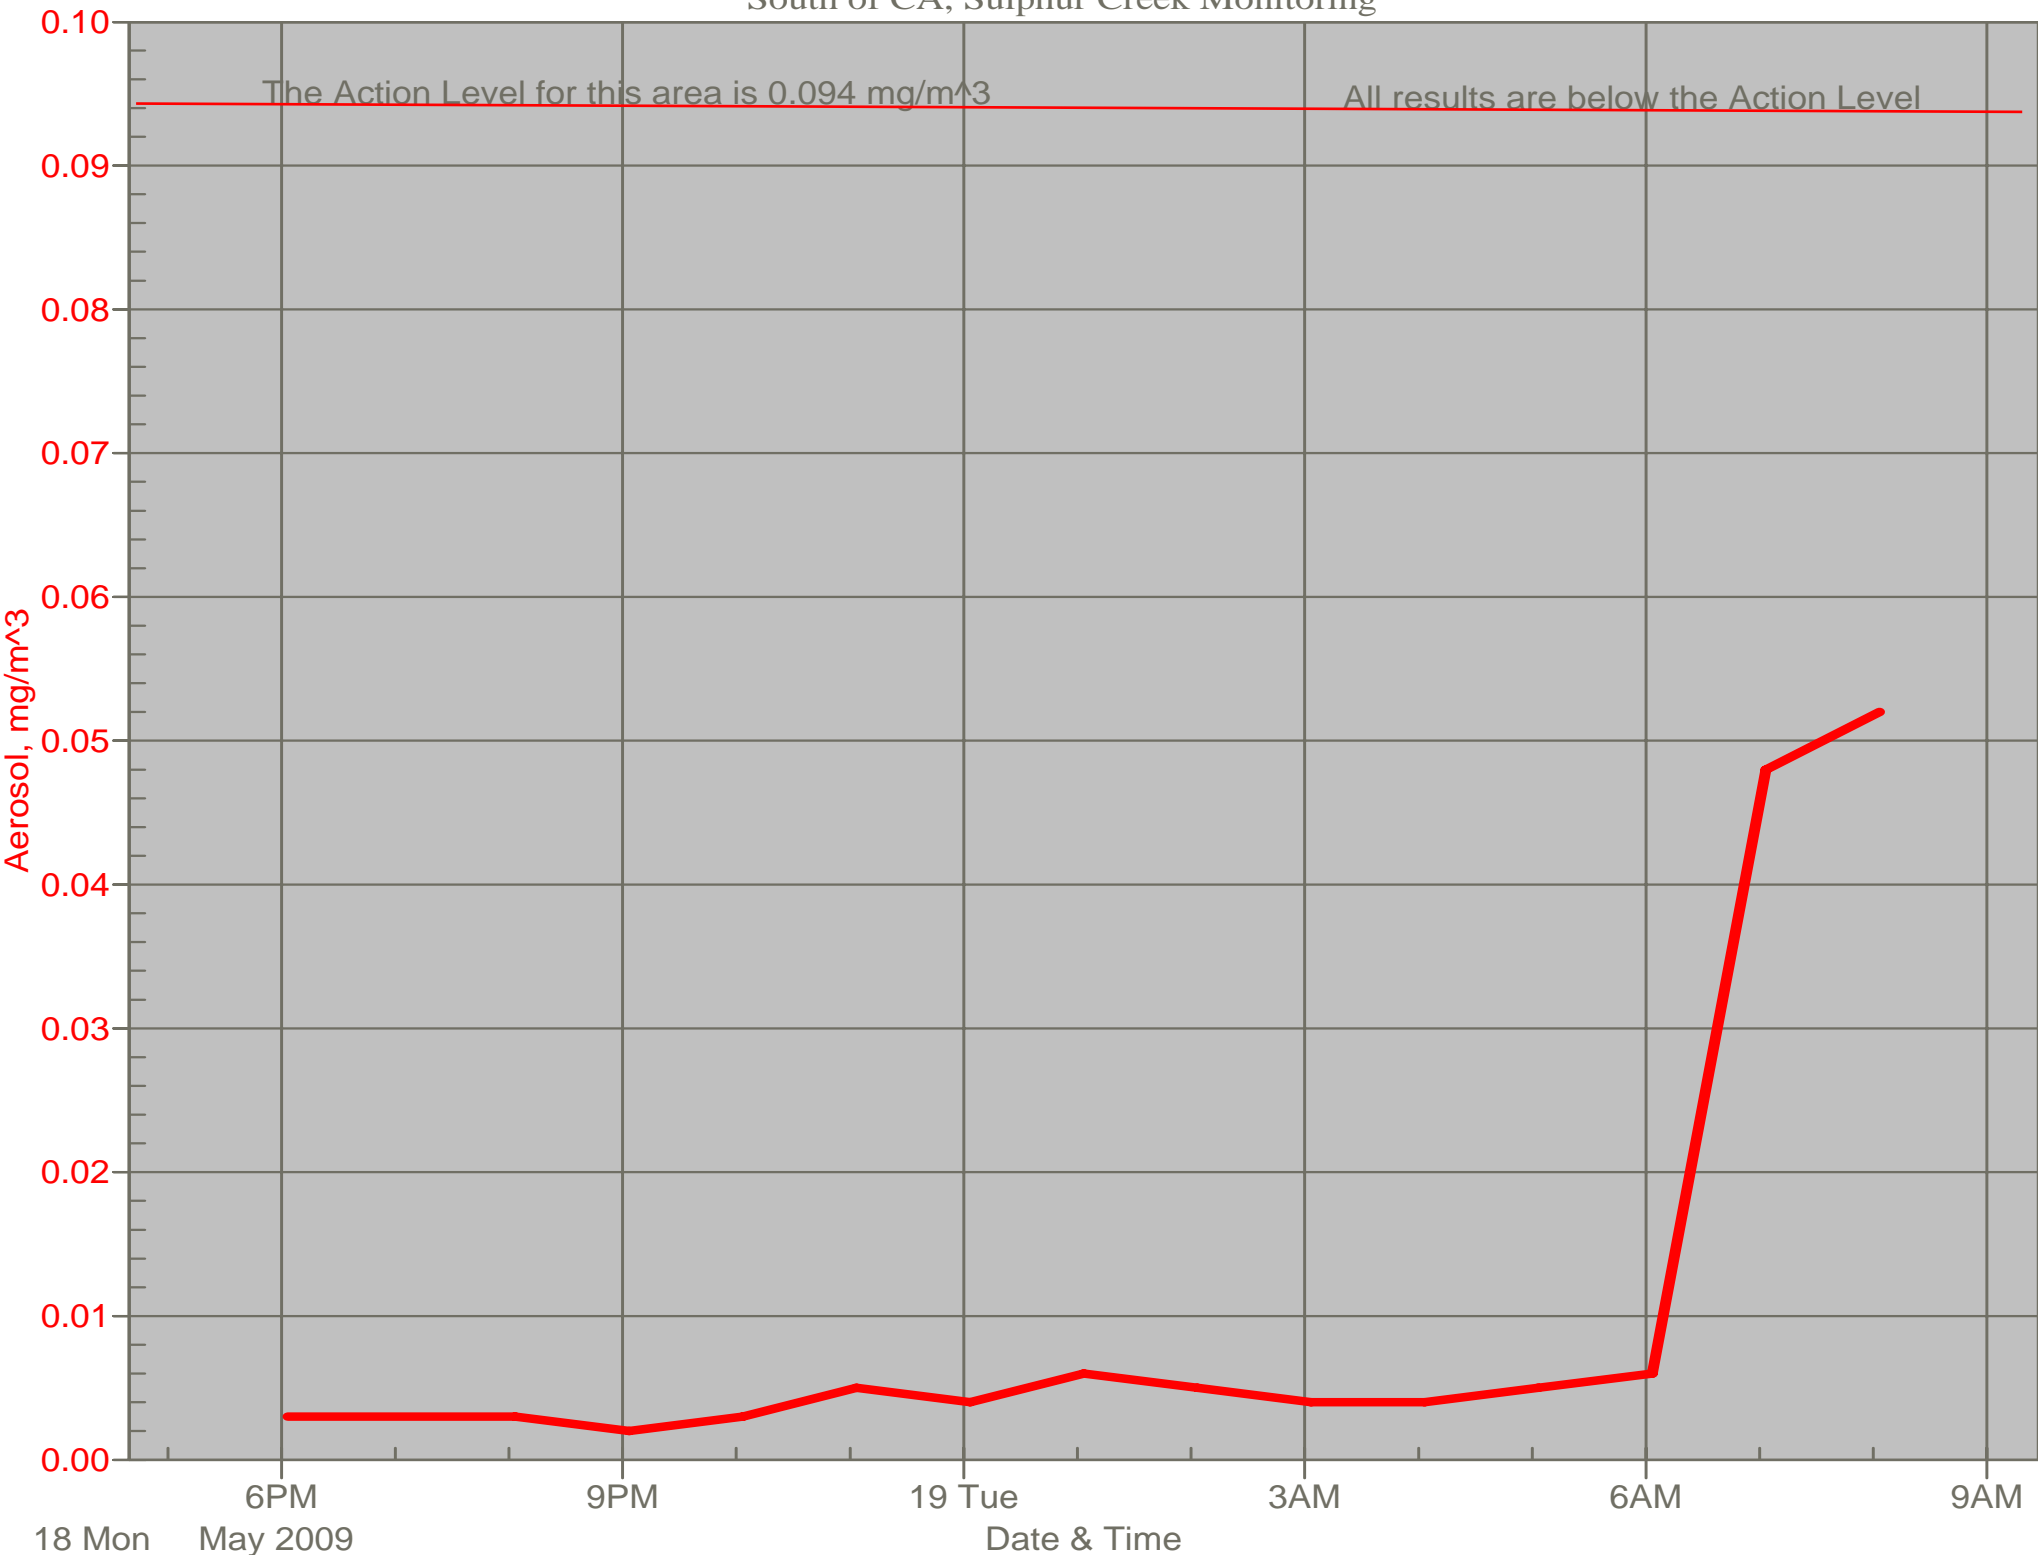

Air Monitor 1 Non-Working Hours

East of CA, Downwind of CA Material

Air Monitor 2 Non-Working Hours

South of CA, Sulphur Creek Monitoring

Air Monitor 3 Non-Working Hours

South of SWNW, Downwind of Area A

Air Monitor 4 Non-Working Hours

Southwest of CA, Upwind of Site