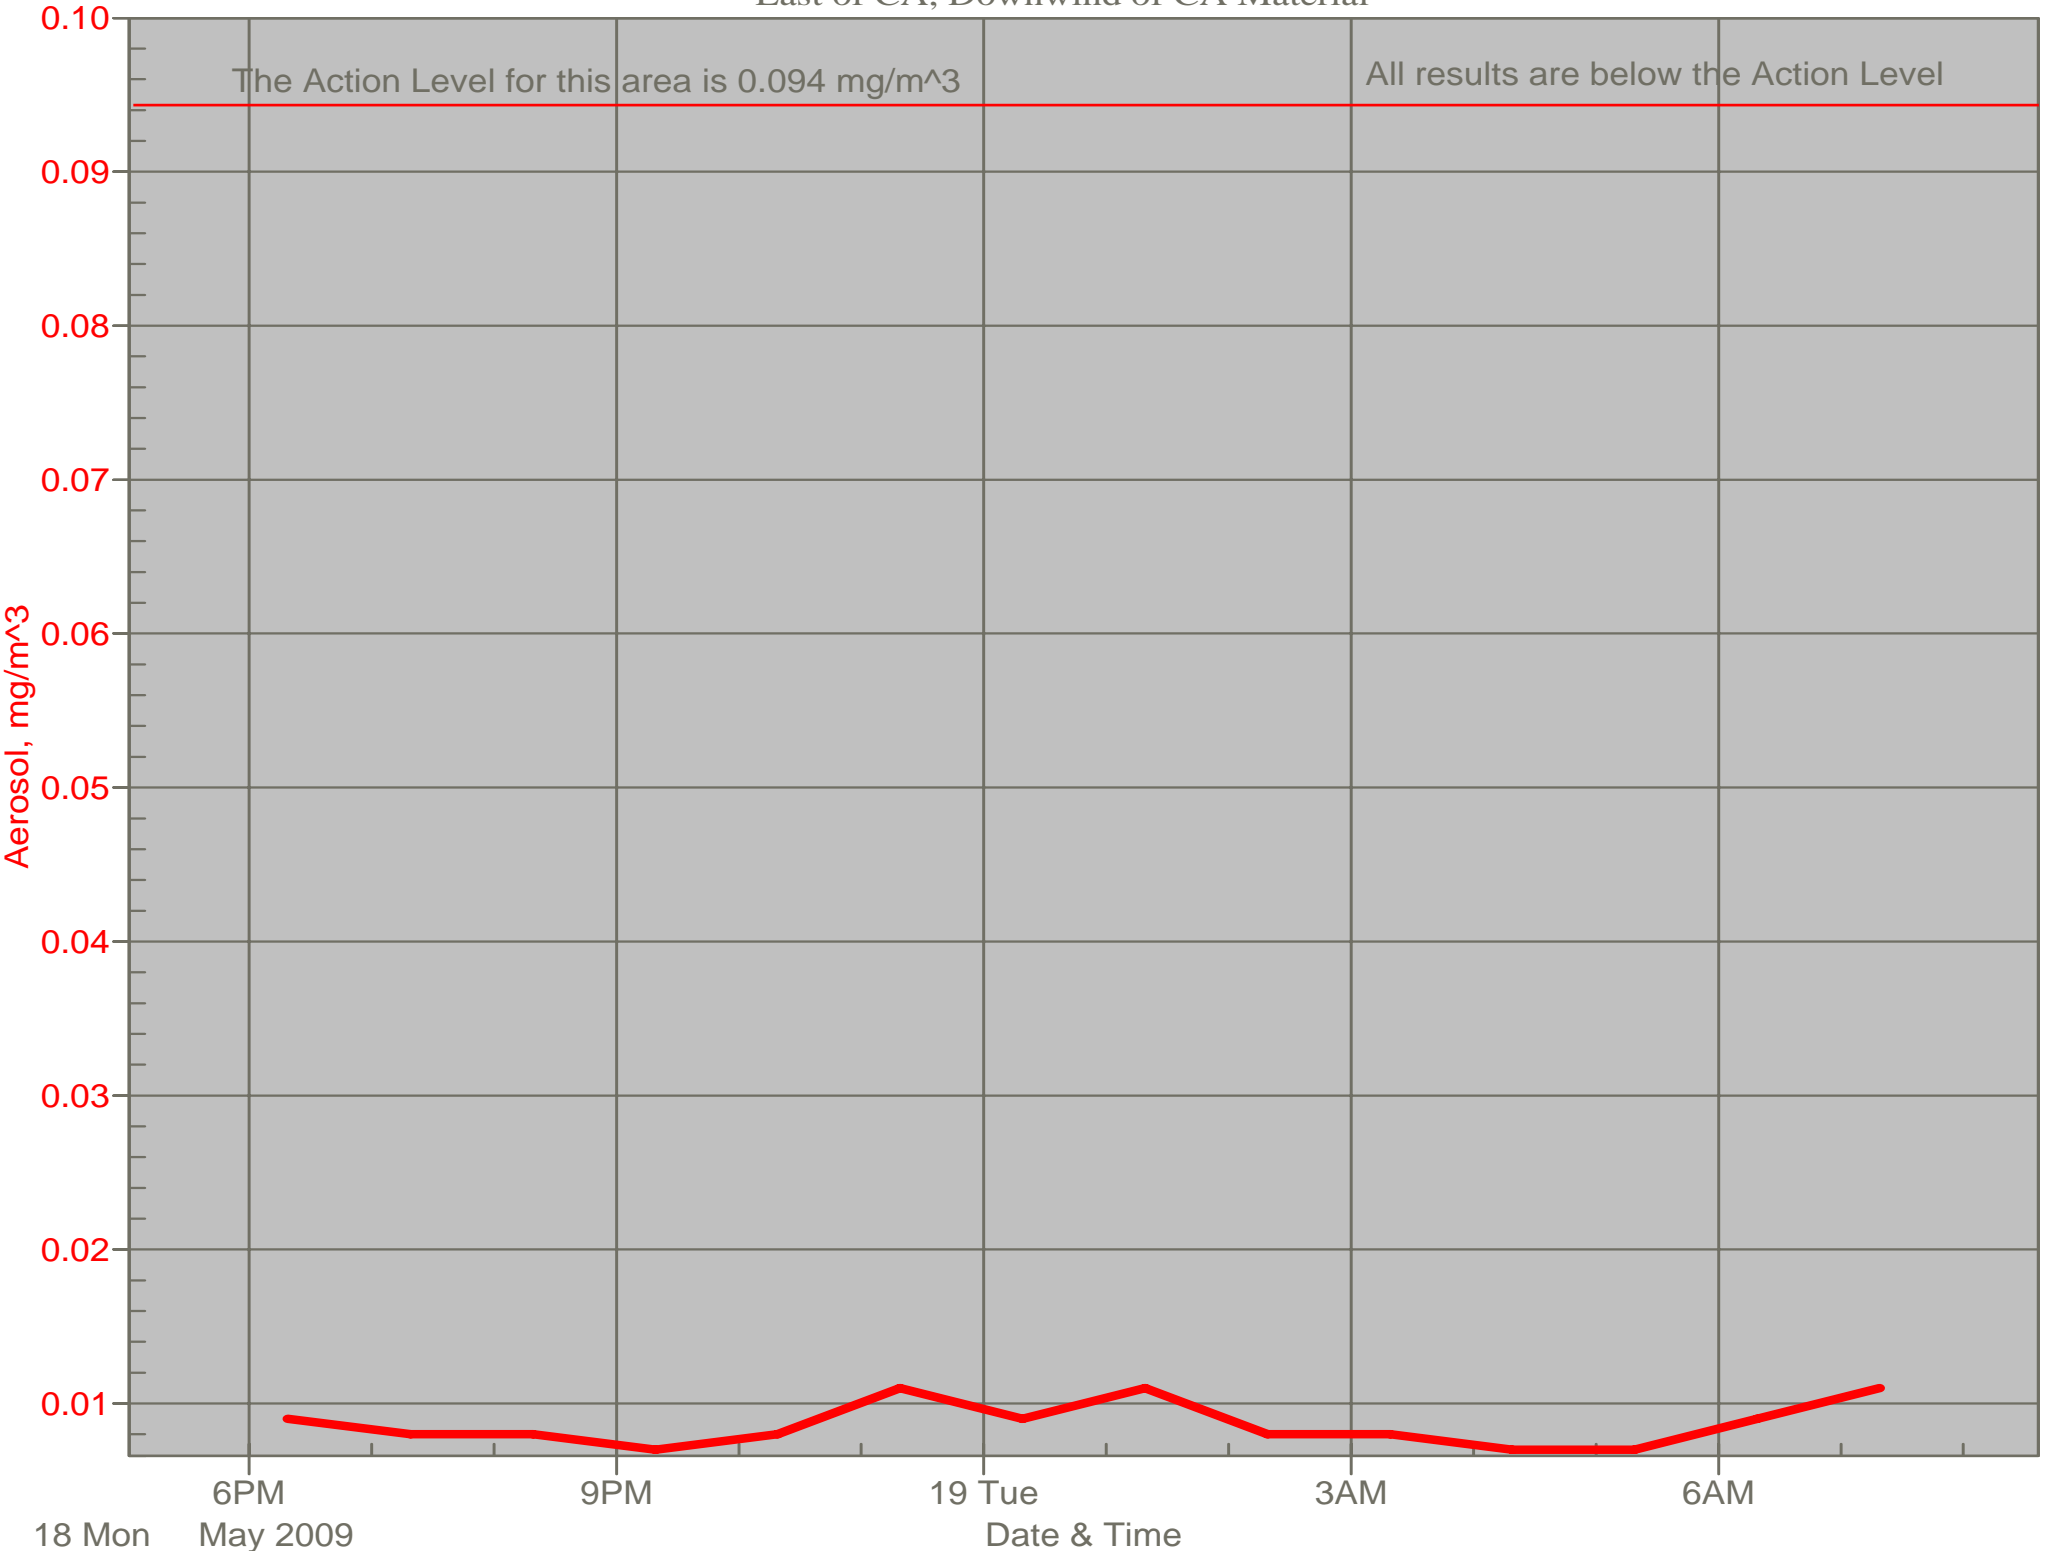

Air Monitor 1 Non-Working Hours

East of CA, Downwind of CA Material

Air Monitor 2 Non-Working Hours

South of CA, Sulphur Creek Monitoring

Air Monitor 3 Non-Working Hours

South of SWNW, Downwind of Area A

Air Monitor 4 Non-Working Hours

Southwest of CA, Upwind of Site