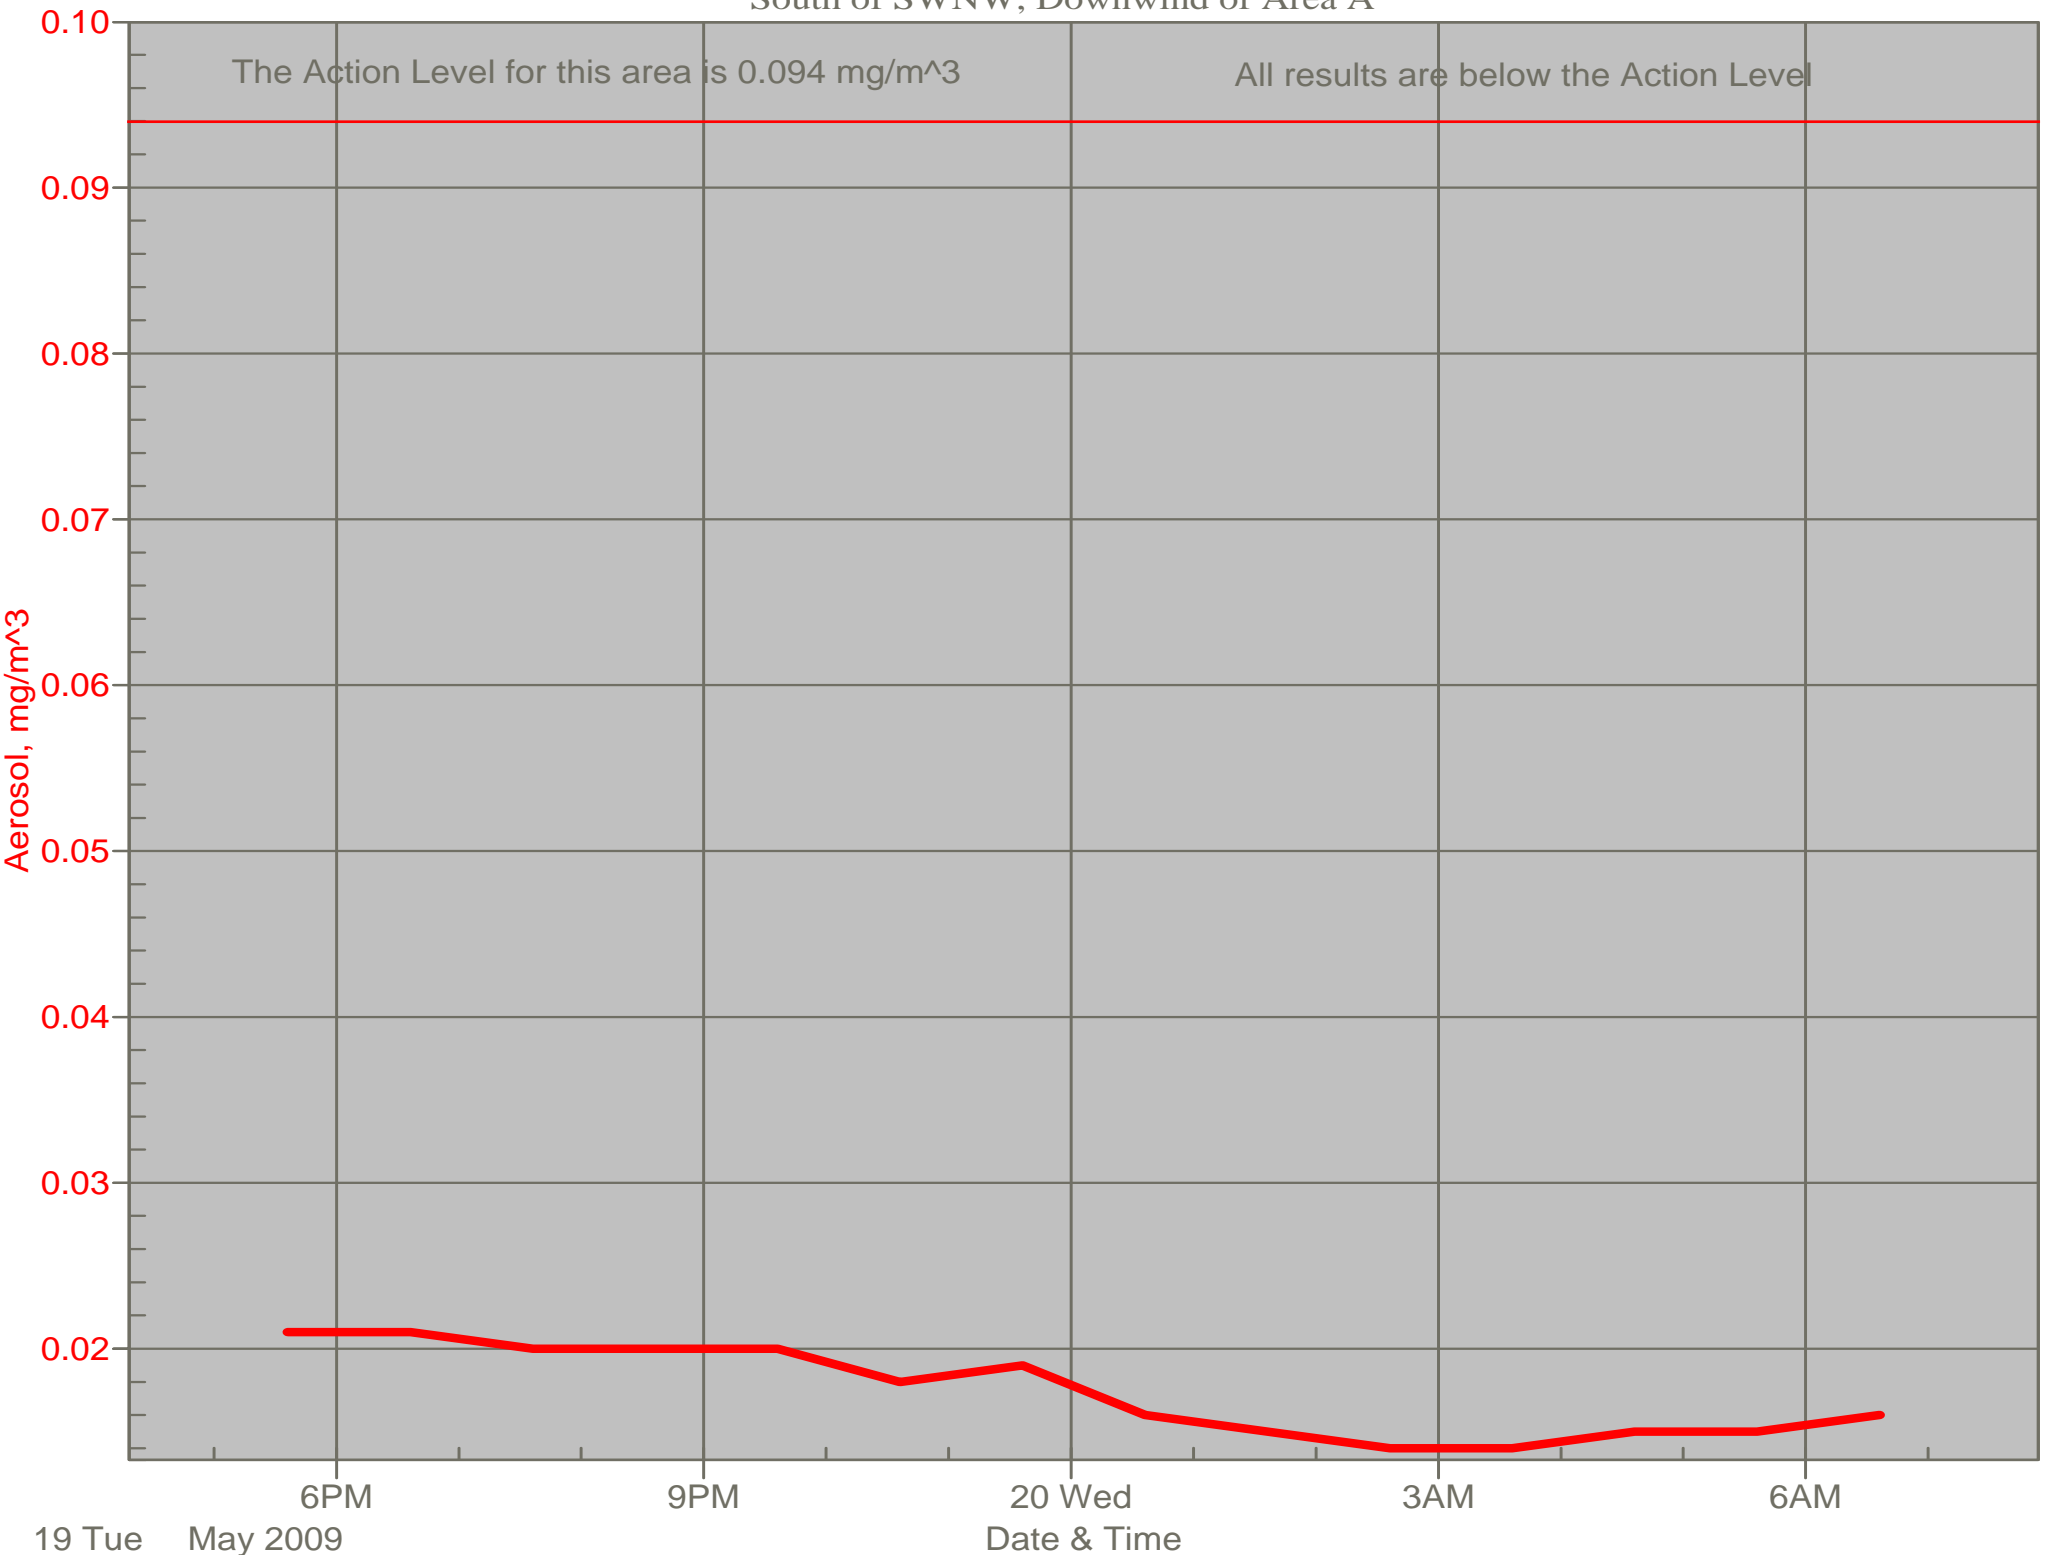

Air Monitor 1 Non-Working Hours

East of CA, Downwind of CA Material

Air Monitor 2 Non-Working Hours

South of CA, Sulphur Creek Monitoring

Air Monitor 3 Non-Working Hours

South of SWNW, Downwind of Area A

Air Monitor 4 Non-Working Hours

Southwest of CA, Upwind of Site