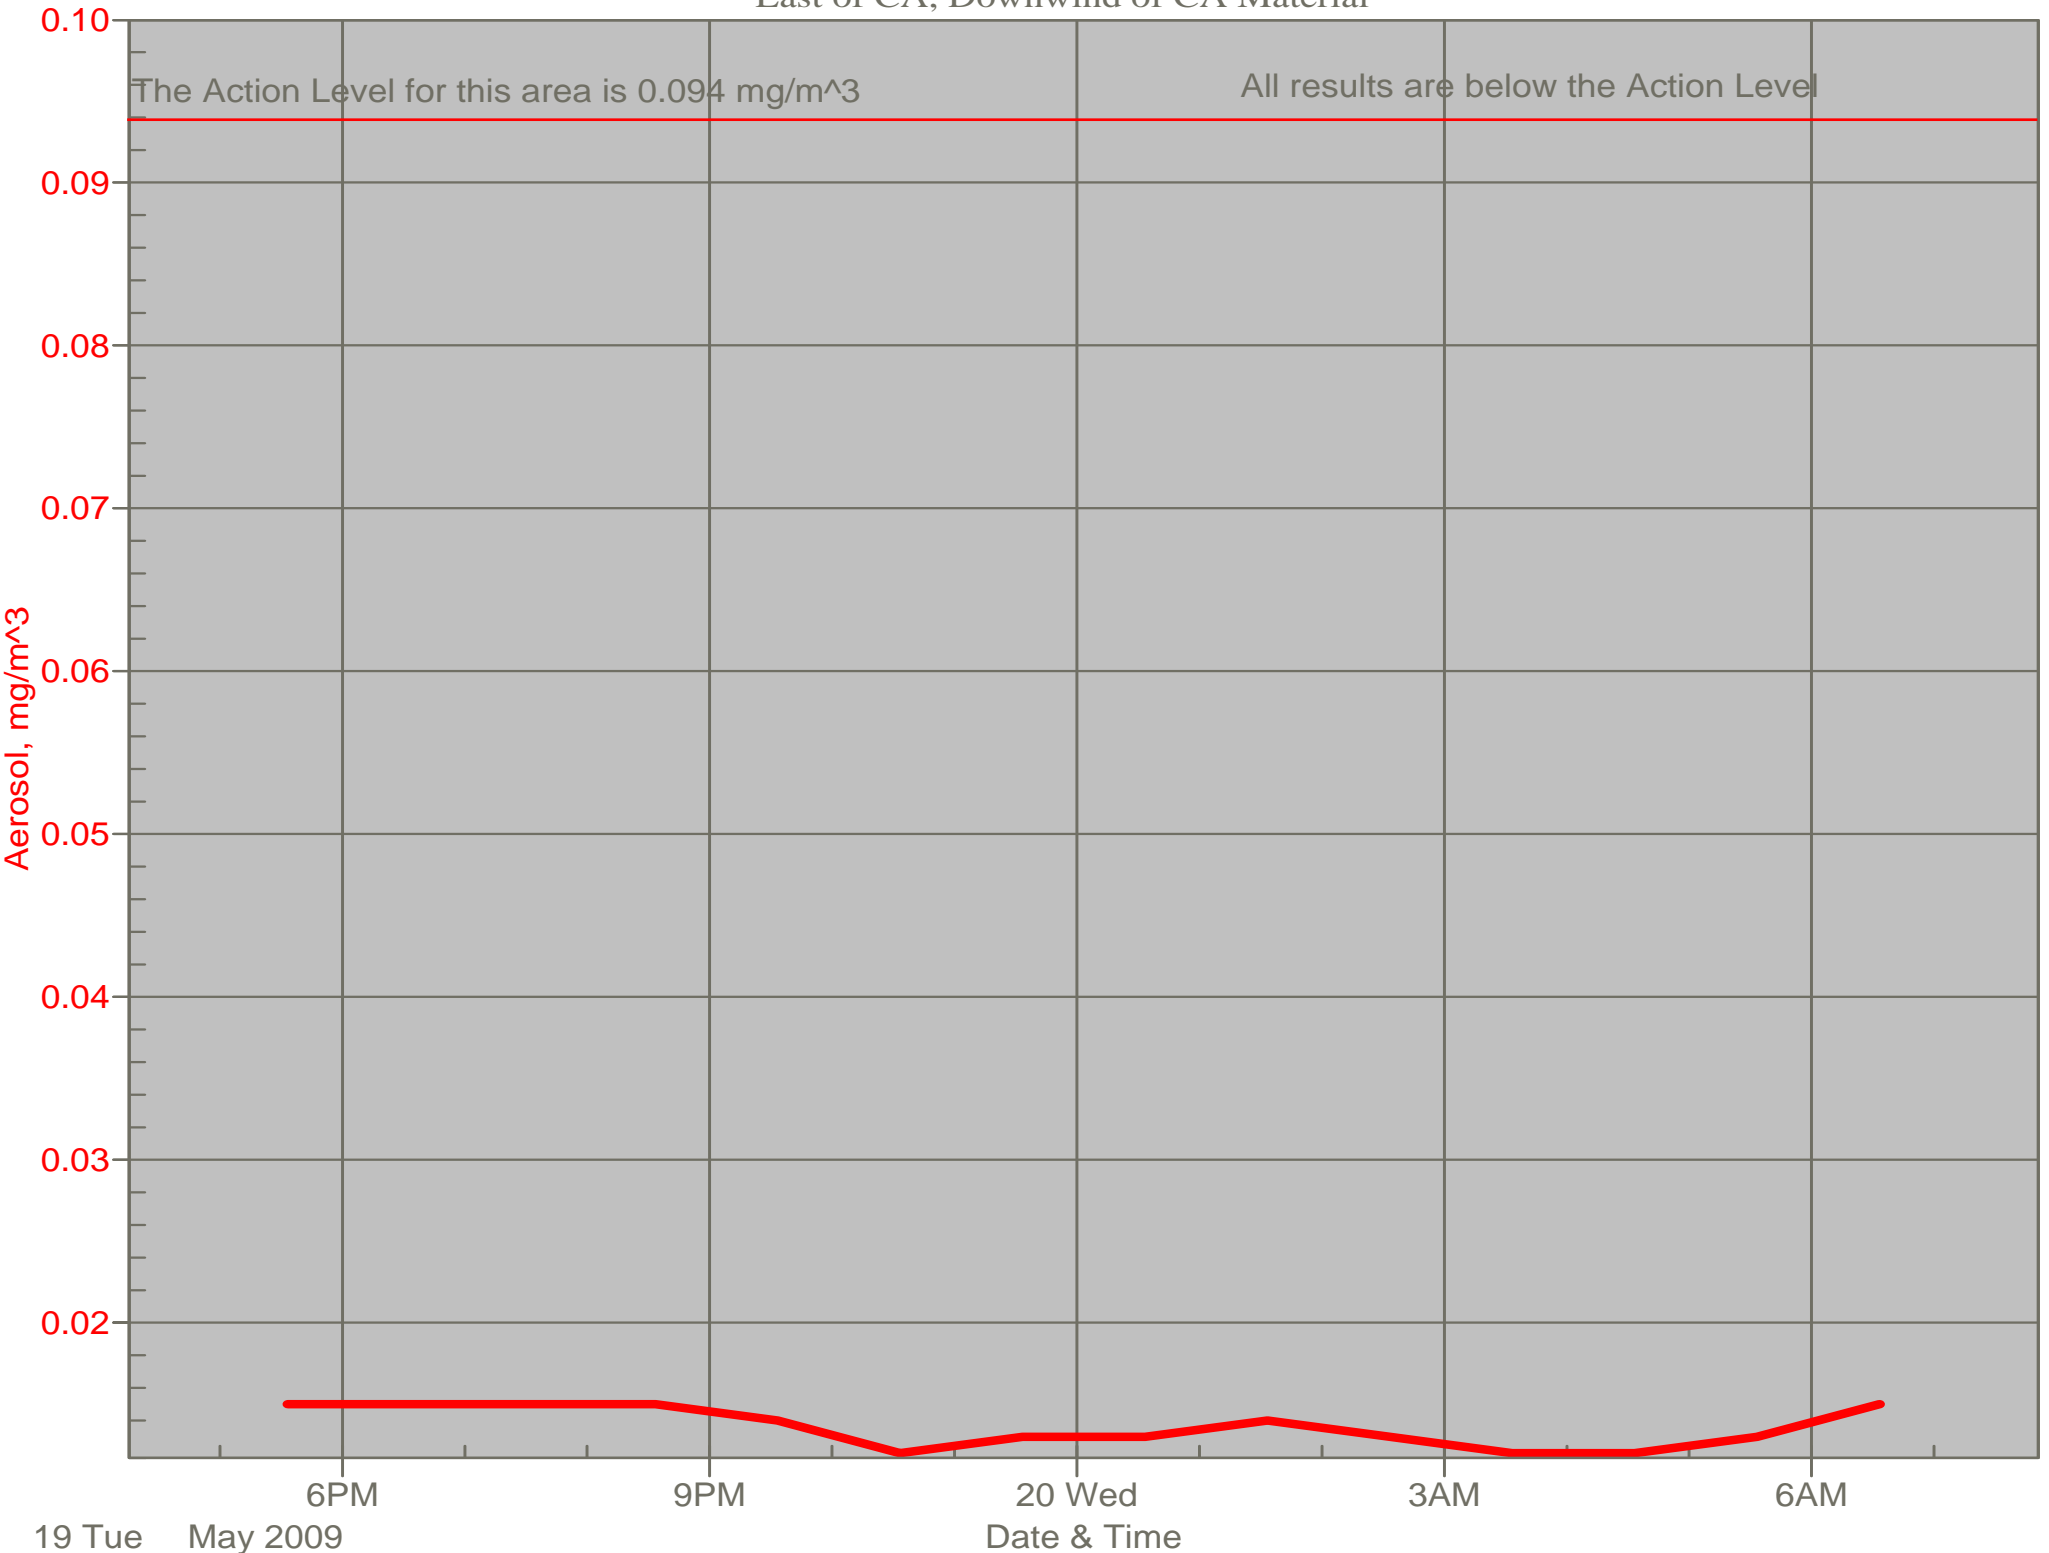

Air Monitor 1 Non-Working Hours

East of CA, Downwind of CA Material

Air Monitor 2 Non-Working Hours

South of CA, Sulphur Creek Monitoring

Air Monitor 3 Non-Working Hours

South of SWNW, Downwind of Area A

Air Monitor 4 Non-Working Hours

Southwest of CA, Upwind of Site