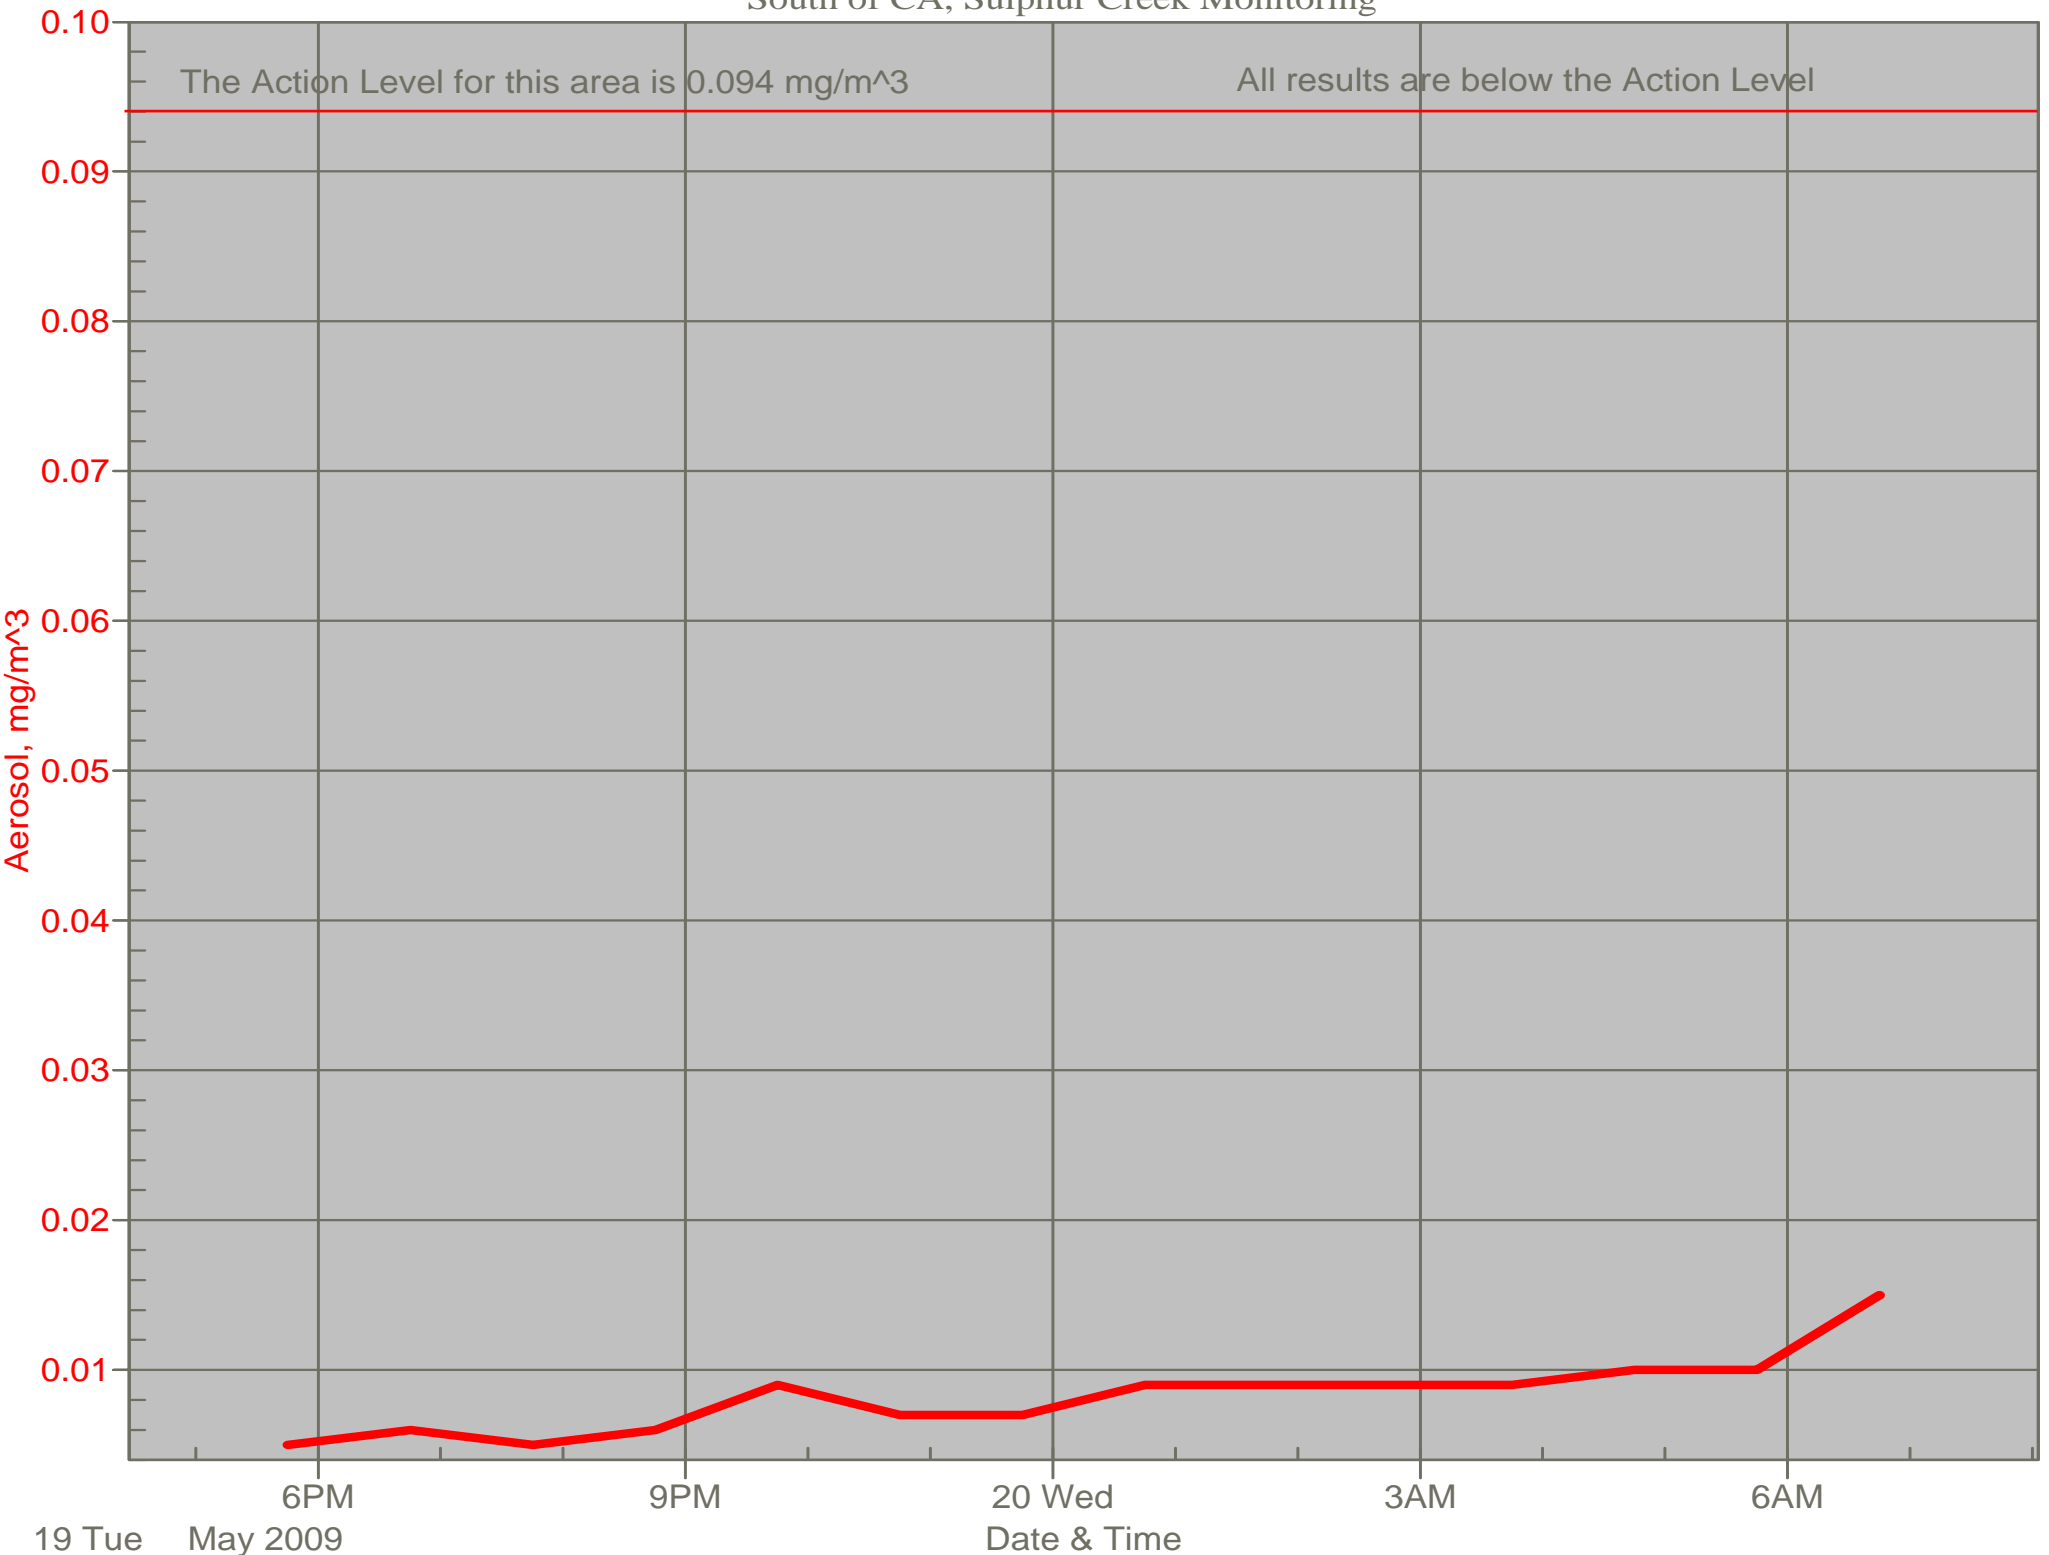

Air Monitor 1 Non-Working Hours

East of CA, Downwind of CA Material

Air Monitor 2 Non-Working Hours

South of CA, Sulphur Creek Monitoring

Air Monitor 3 Non-Working Hours

South of SWNW, Downwind of Area A

Air Monitor 4 Non-Working Hours

Southwest of CA, Upwind of Site