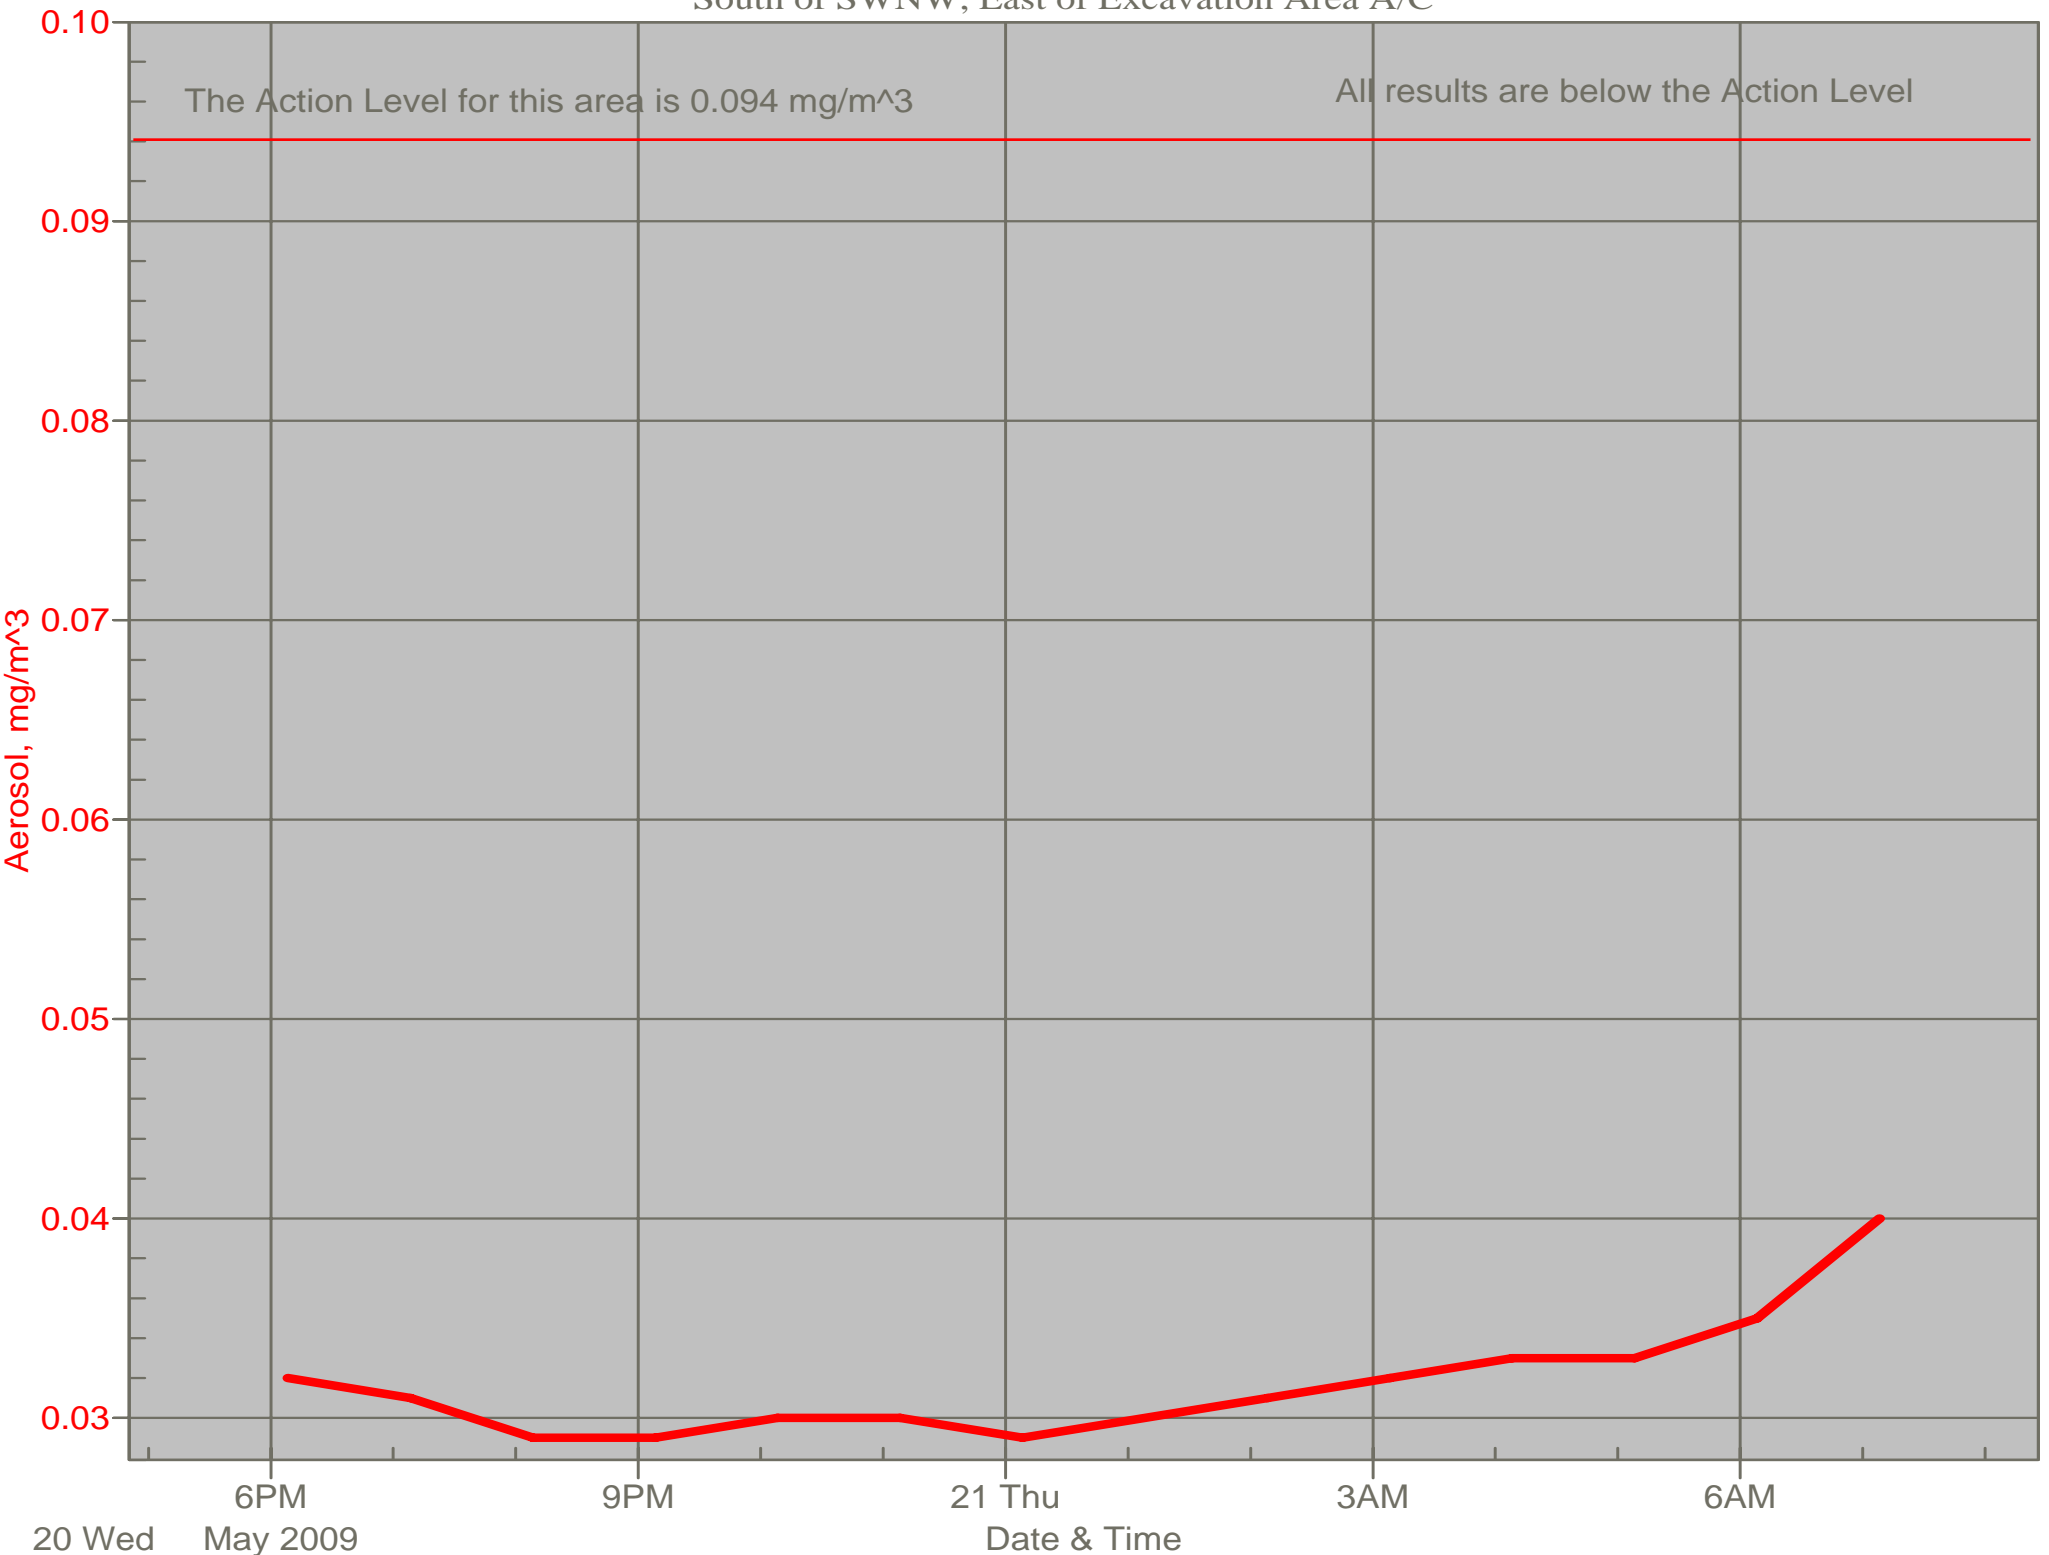

Air Monitor 1 Non-Working Hours

East of CA, Downwind of CA Material

Air Monitor 2 Non-Working Hours

South of CA, Sulphur Creek Monitoring

Air Monitor 3 Non-Working Hours

South of SWNW, East of Excavation Area A/C

Air Monitor 4 Non-Working Hours

Southwest of CA, Upwind of Site