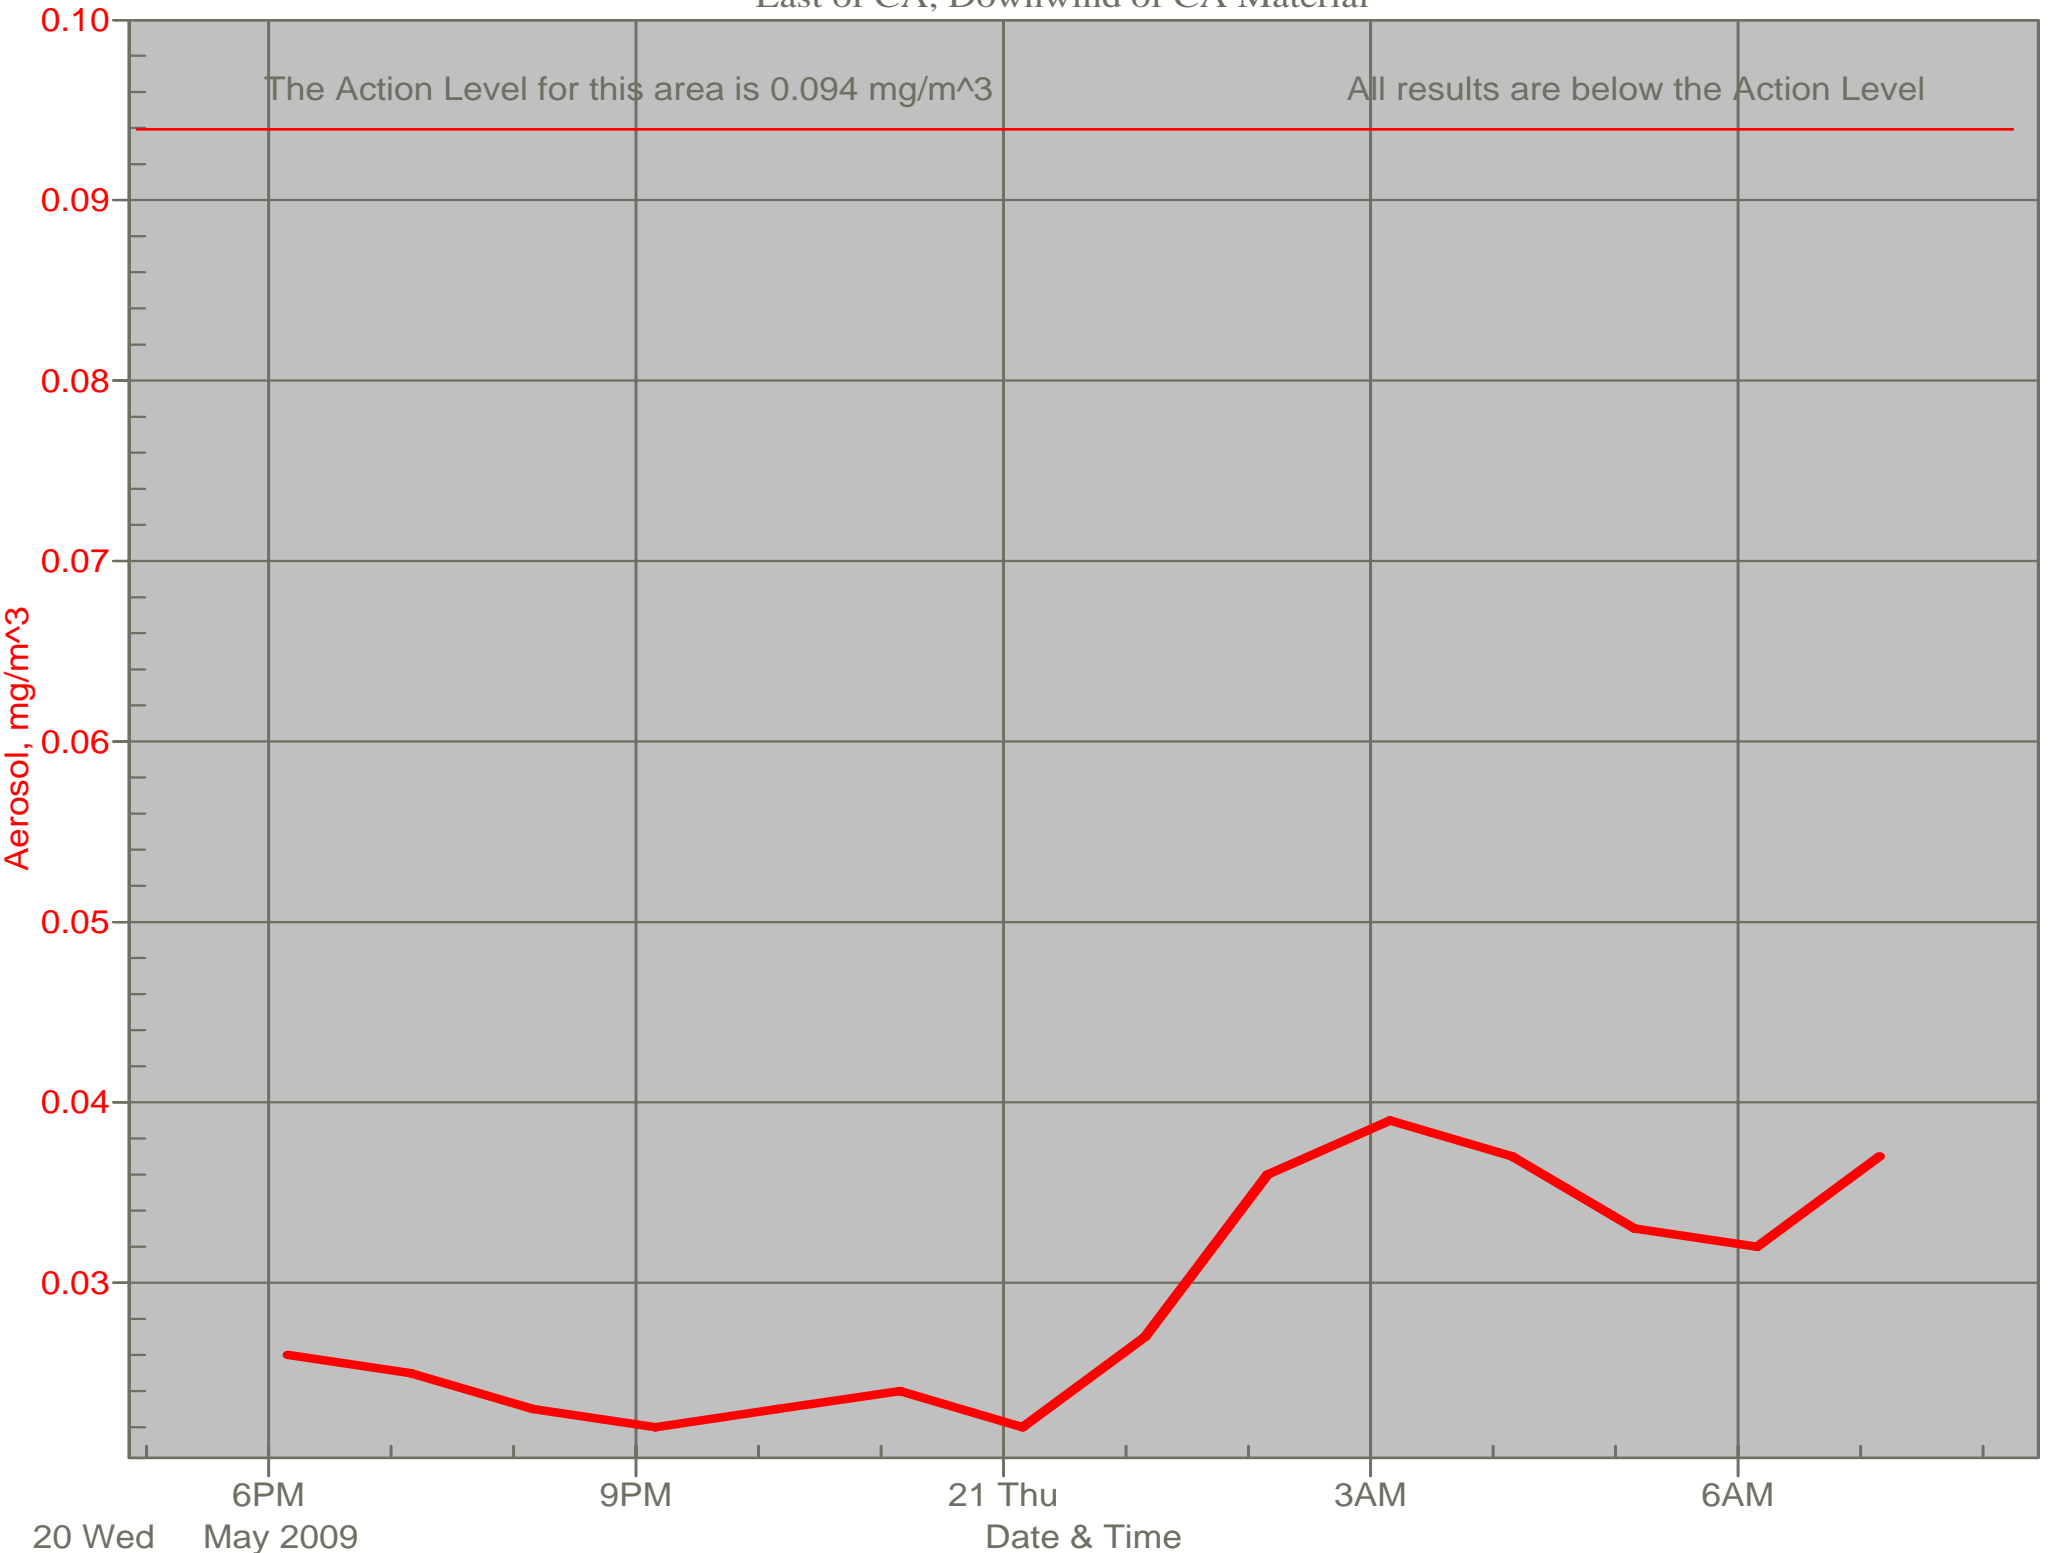

Air Monitor 1 Non-Working Hours

East of CA, Downwind of CA Material

Air Monitor 2 Non-Working Hours

South of CA, Sulphur Creek Monitoring

Air Monitor 3 Non-Working Hours

South of SWNW, East of Excavation Area A/C

Air Monitor 4 Non-Working Hours

Southwest of CA, Upwind of Site