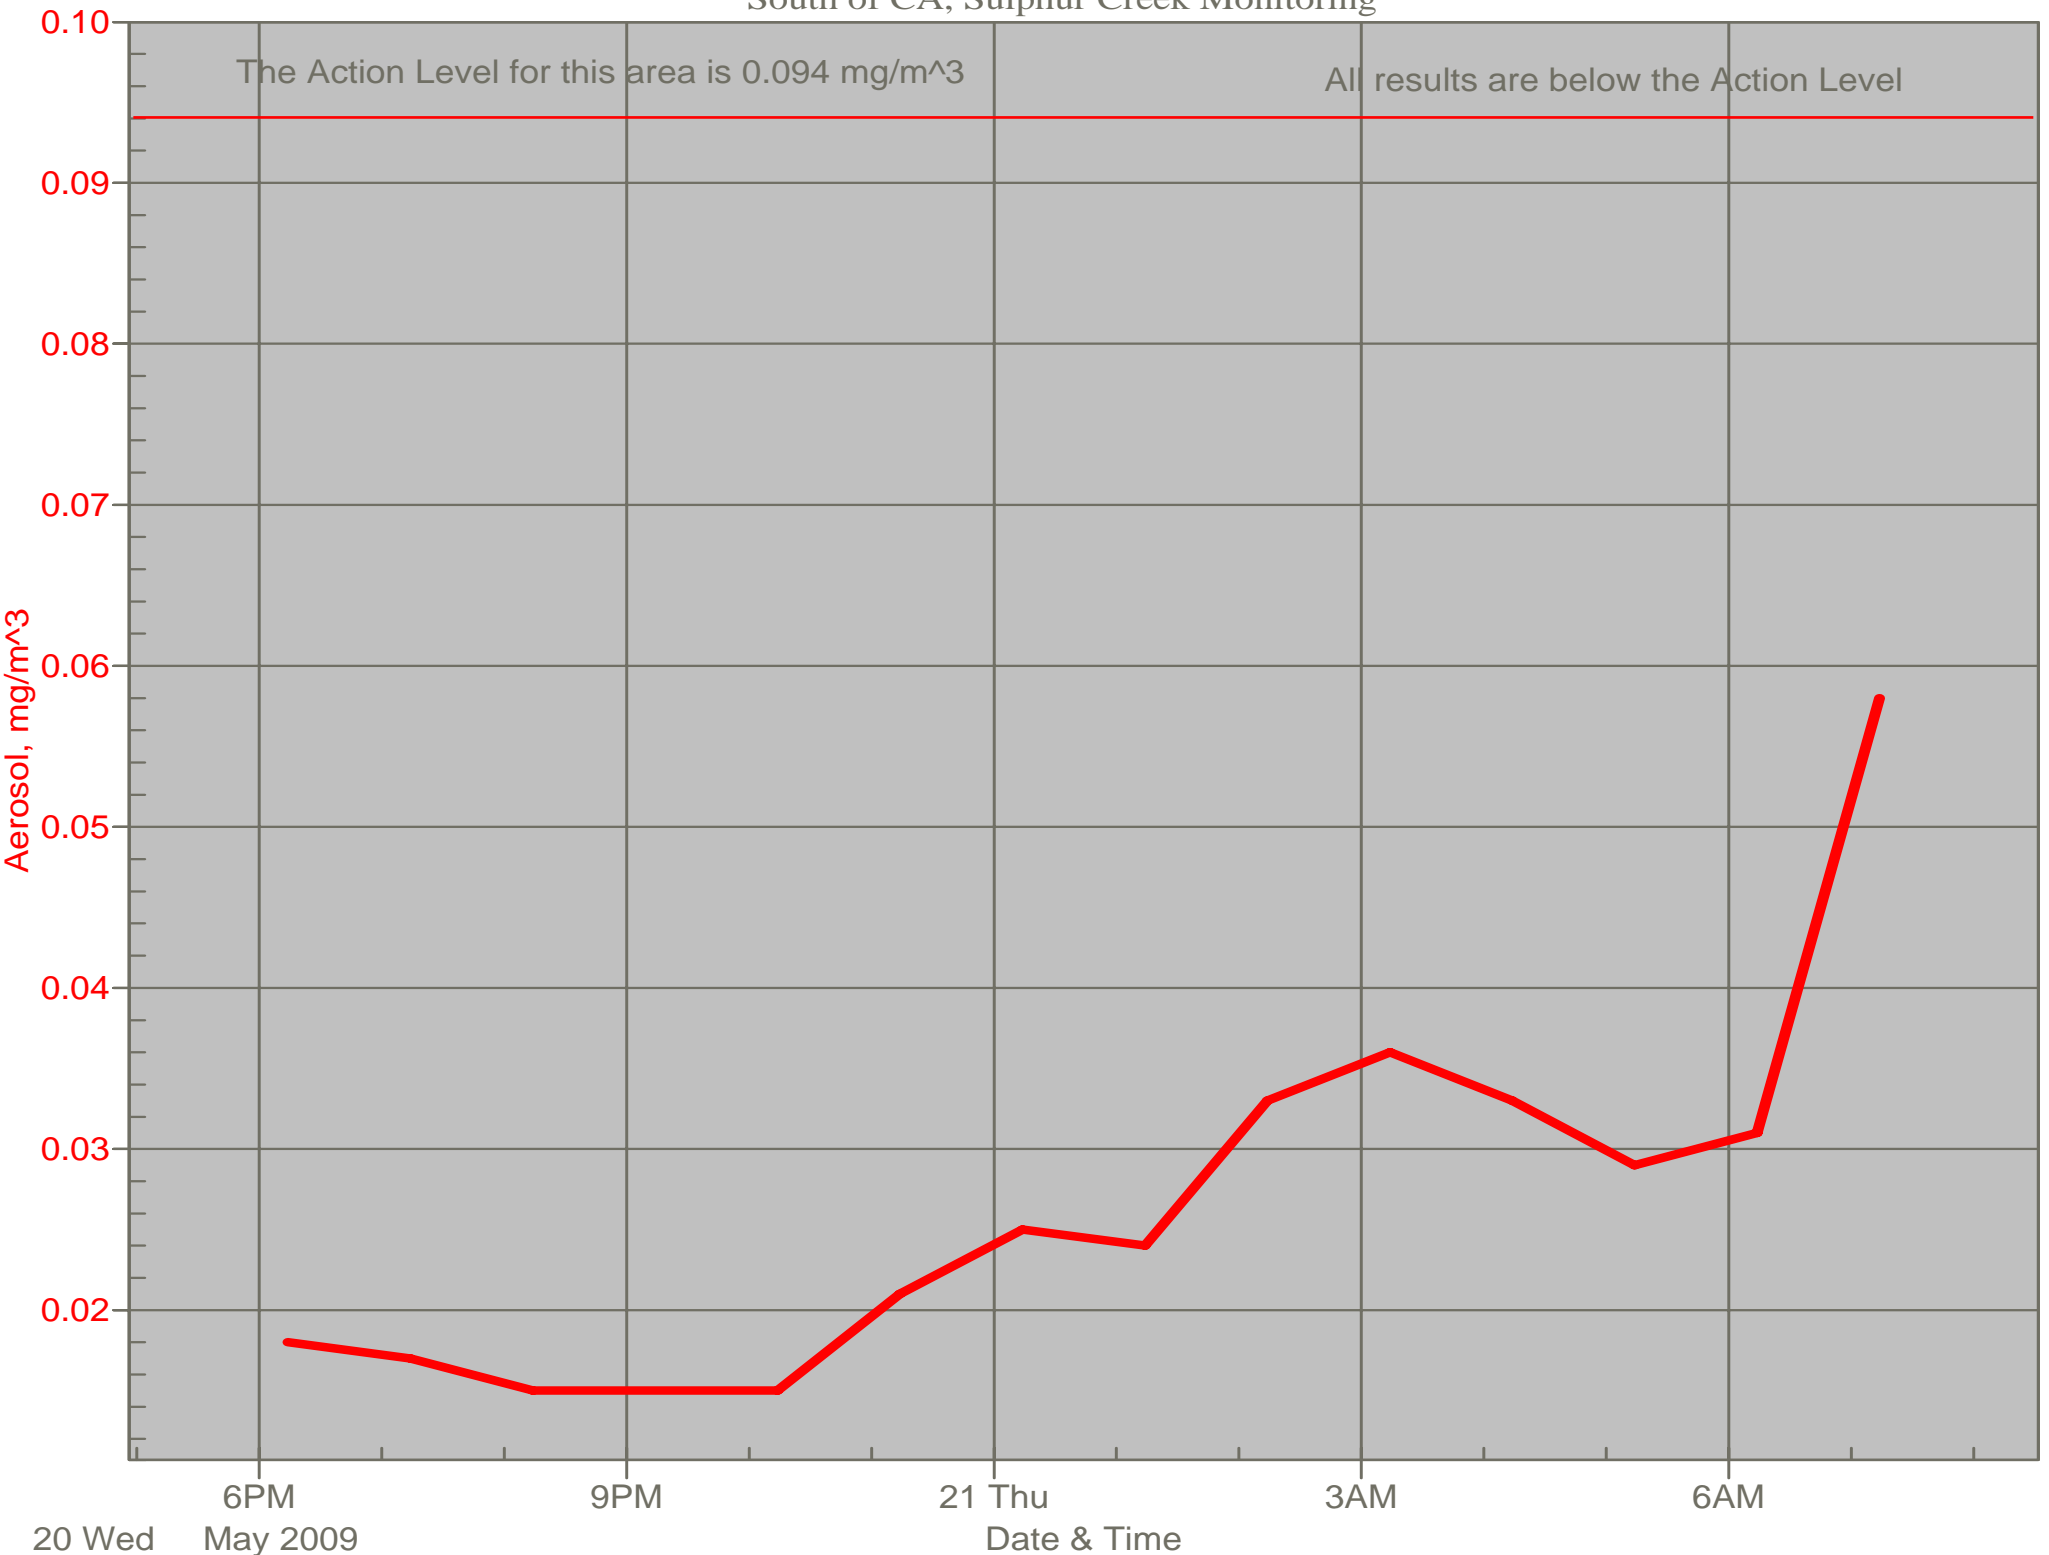

Air Monitor 1 Non-Working Hours

East of CA, Downwind of CA Material

Air Monitor 2 Non-Working Hours

South of CA, Sulphur Creek Monitoring

Air Monitor 3 Non-Working Hours

South of SWNW, East of Excavation Area A/C

Air Monitor 4 Non-Working Hours

Southwest of CA, Upwind of Site