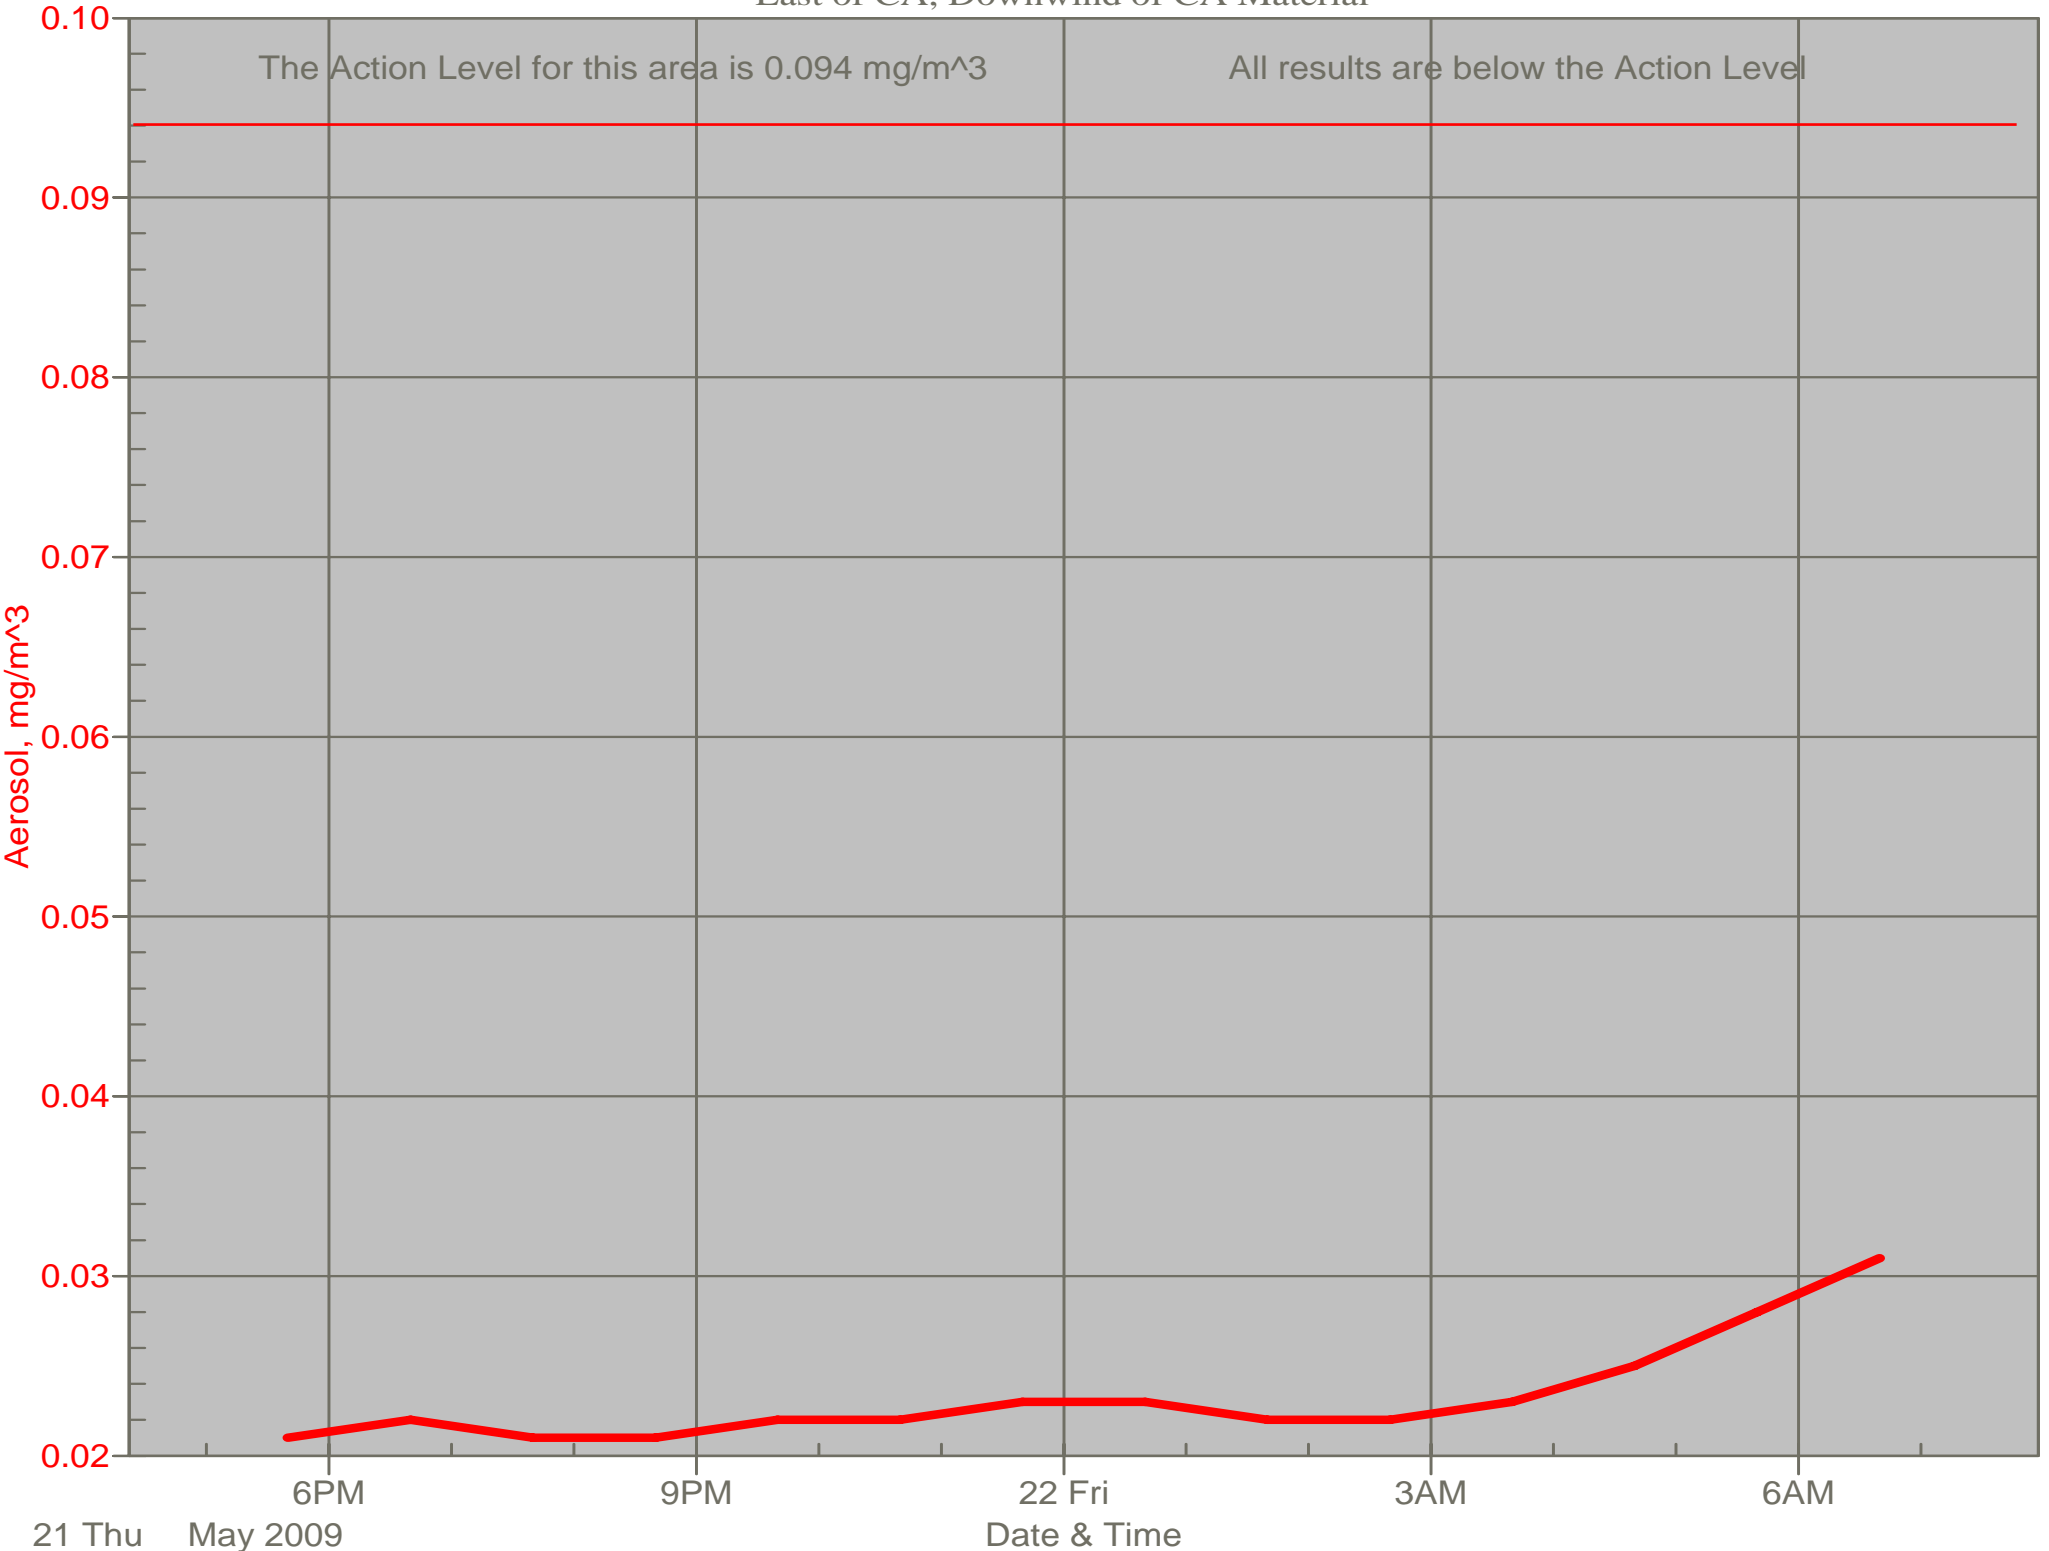

# Air Monitor 1 Non-Working Hours

East of CA, Downwind of CA Material

# Air Monitor 2 Non-Working Hours

South of CA, Sulphur Creek Monitoring

# Air Monitor 3 Non-Working Hours

South of SWNW, Downwind of Area A/C Excavation