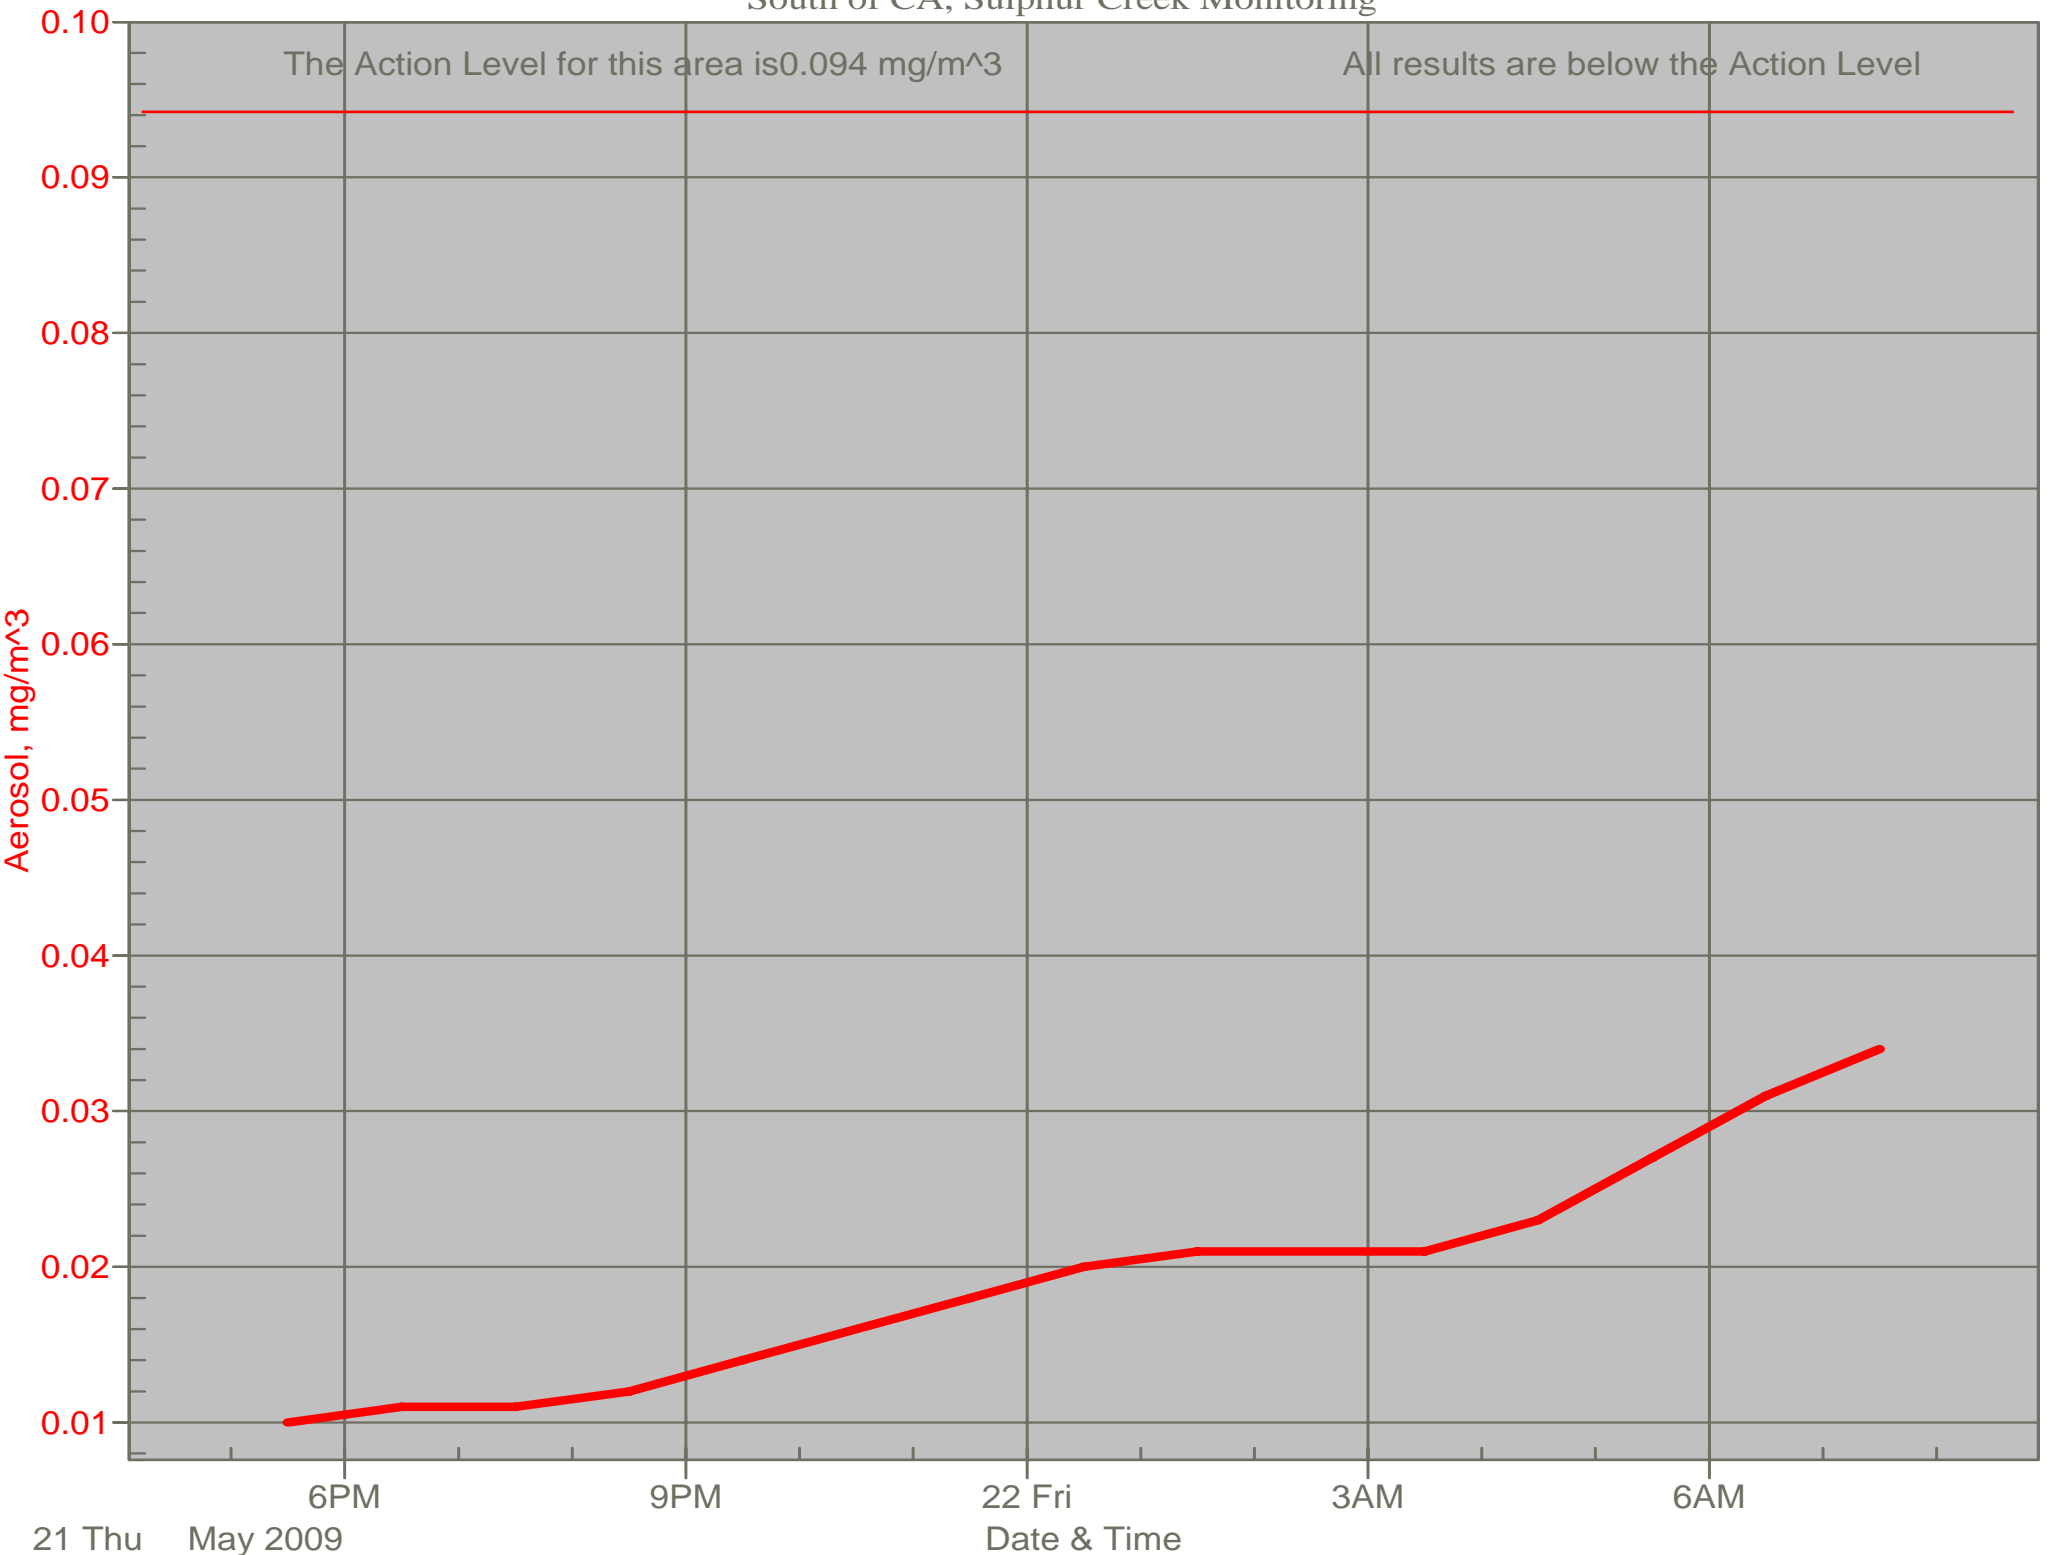

# Air Monitor 1 Non-Working Hours

East of CA, Downwind of CA Material

# Air Monitor 2 Non-Working Hours

South of CA, Sulphur Creek Monitoring

# Air Monitor 3 Non-Working Hours

South of SWNW, Downwind of Area A/C Excavation