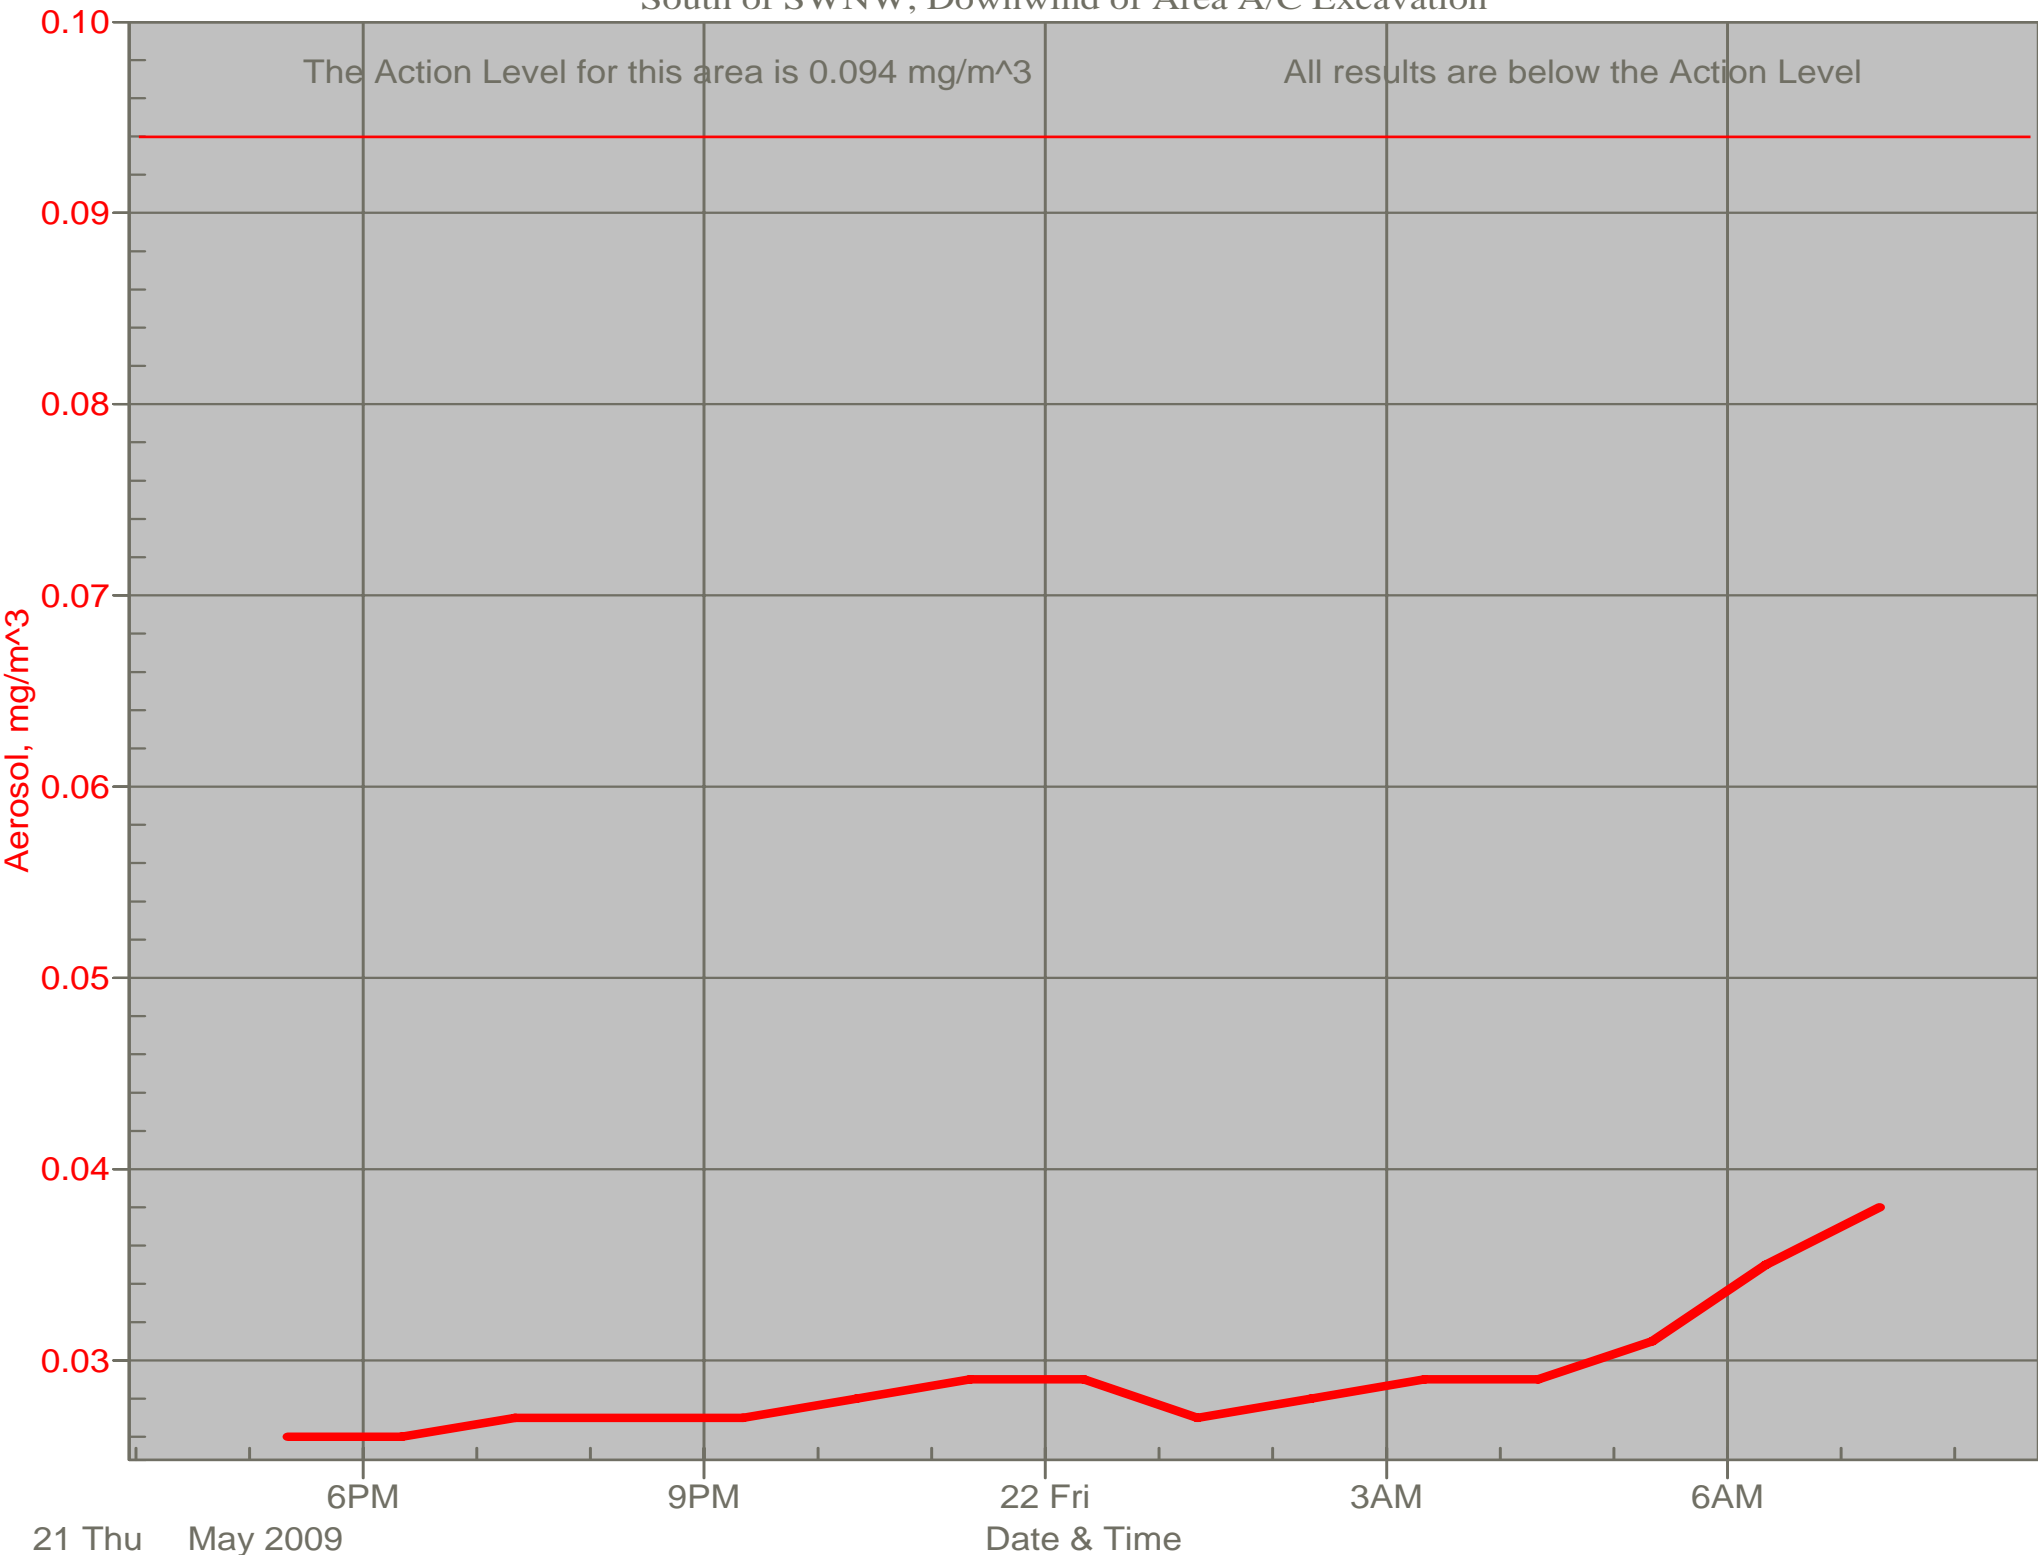

# Air Monitor 1 Non-Working Hours

East of CA, Downwind of CA Material

# Air Monitor 2 Non-Working Hours

South of CA, Sulphur Creek Monitoring

# Air Monitor 3 Non-Working Hours

South of SWNW, Downwind of Area A/C Excavation