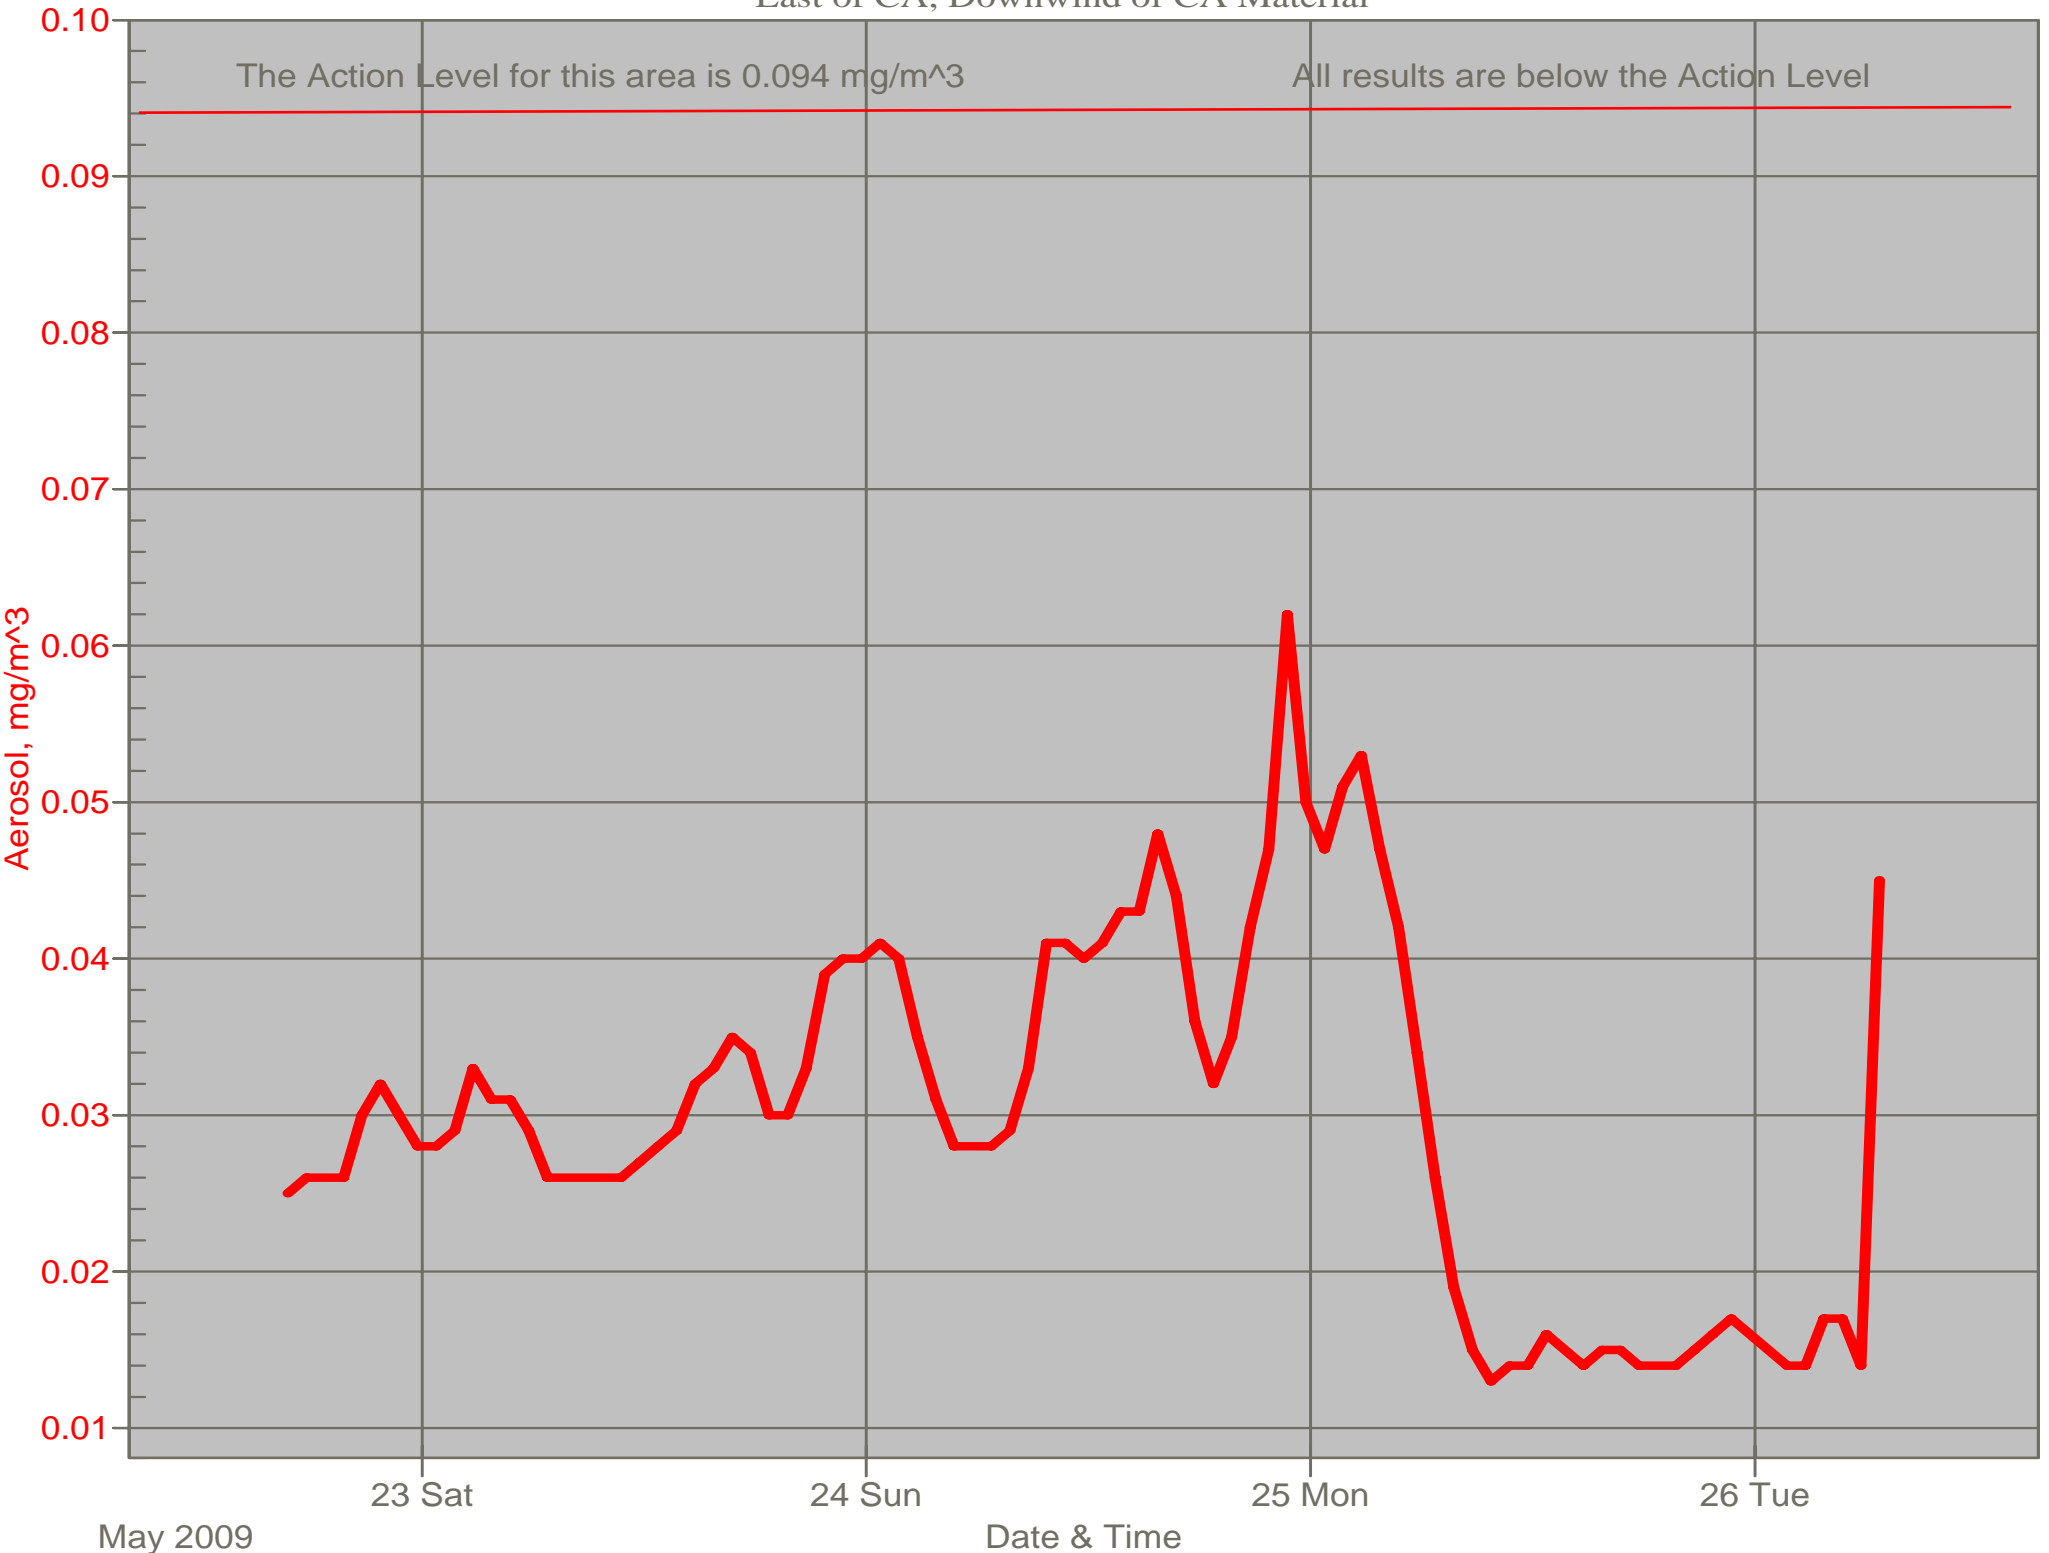

Air Monitor 1 Non-Working Hours

East of CA, Downwind of CA Material

Air Monitor 2 Non-Working Hours

South of CA, Sulphur Creek Monitoring

Air Monitor 3 Non-Working Hours

South of SWNW, Downwind of Excavation B/C

Air Monitor 4 Non-Working Hours

Southwest of CA, Upwind of Site