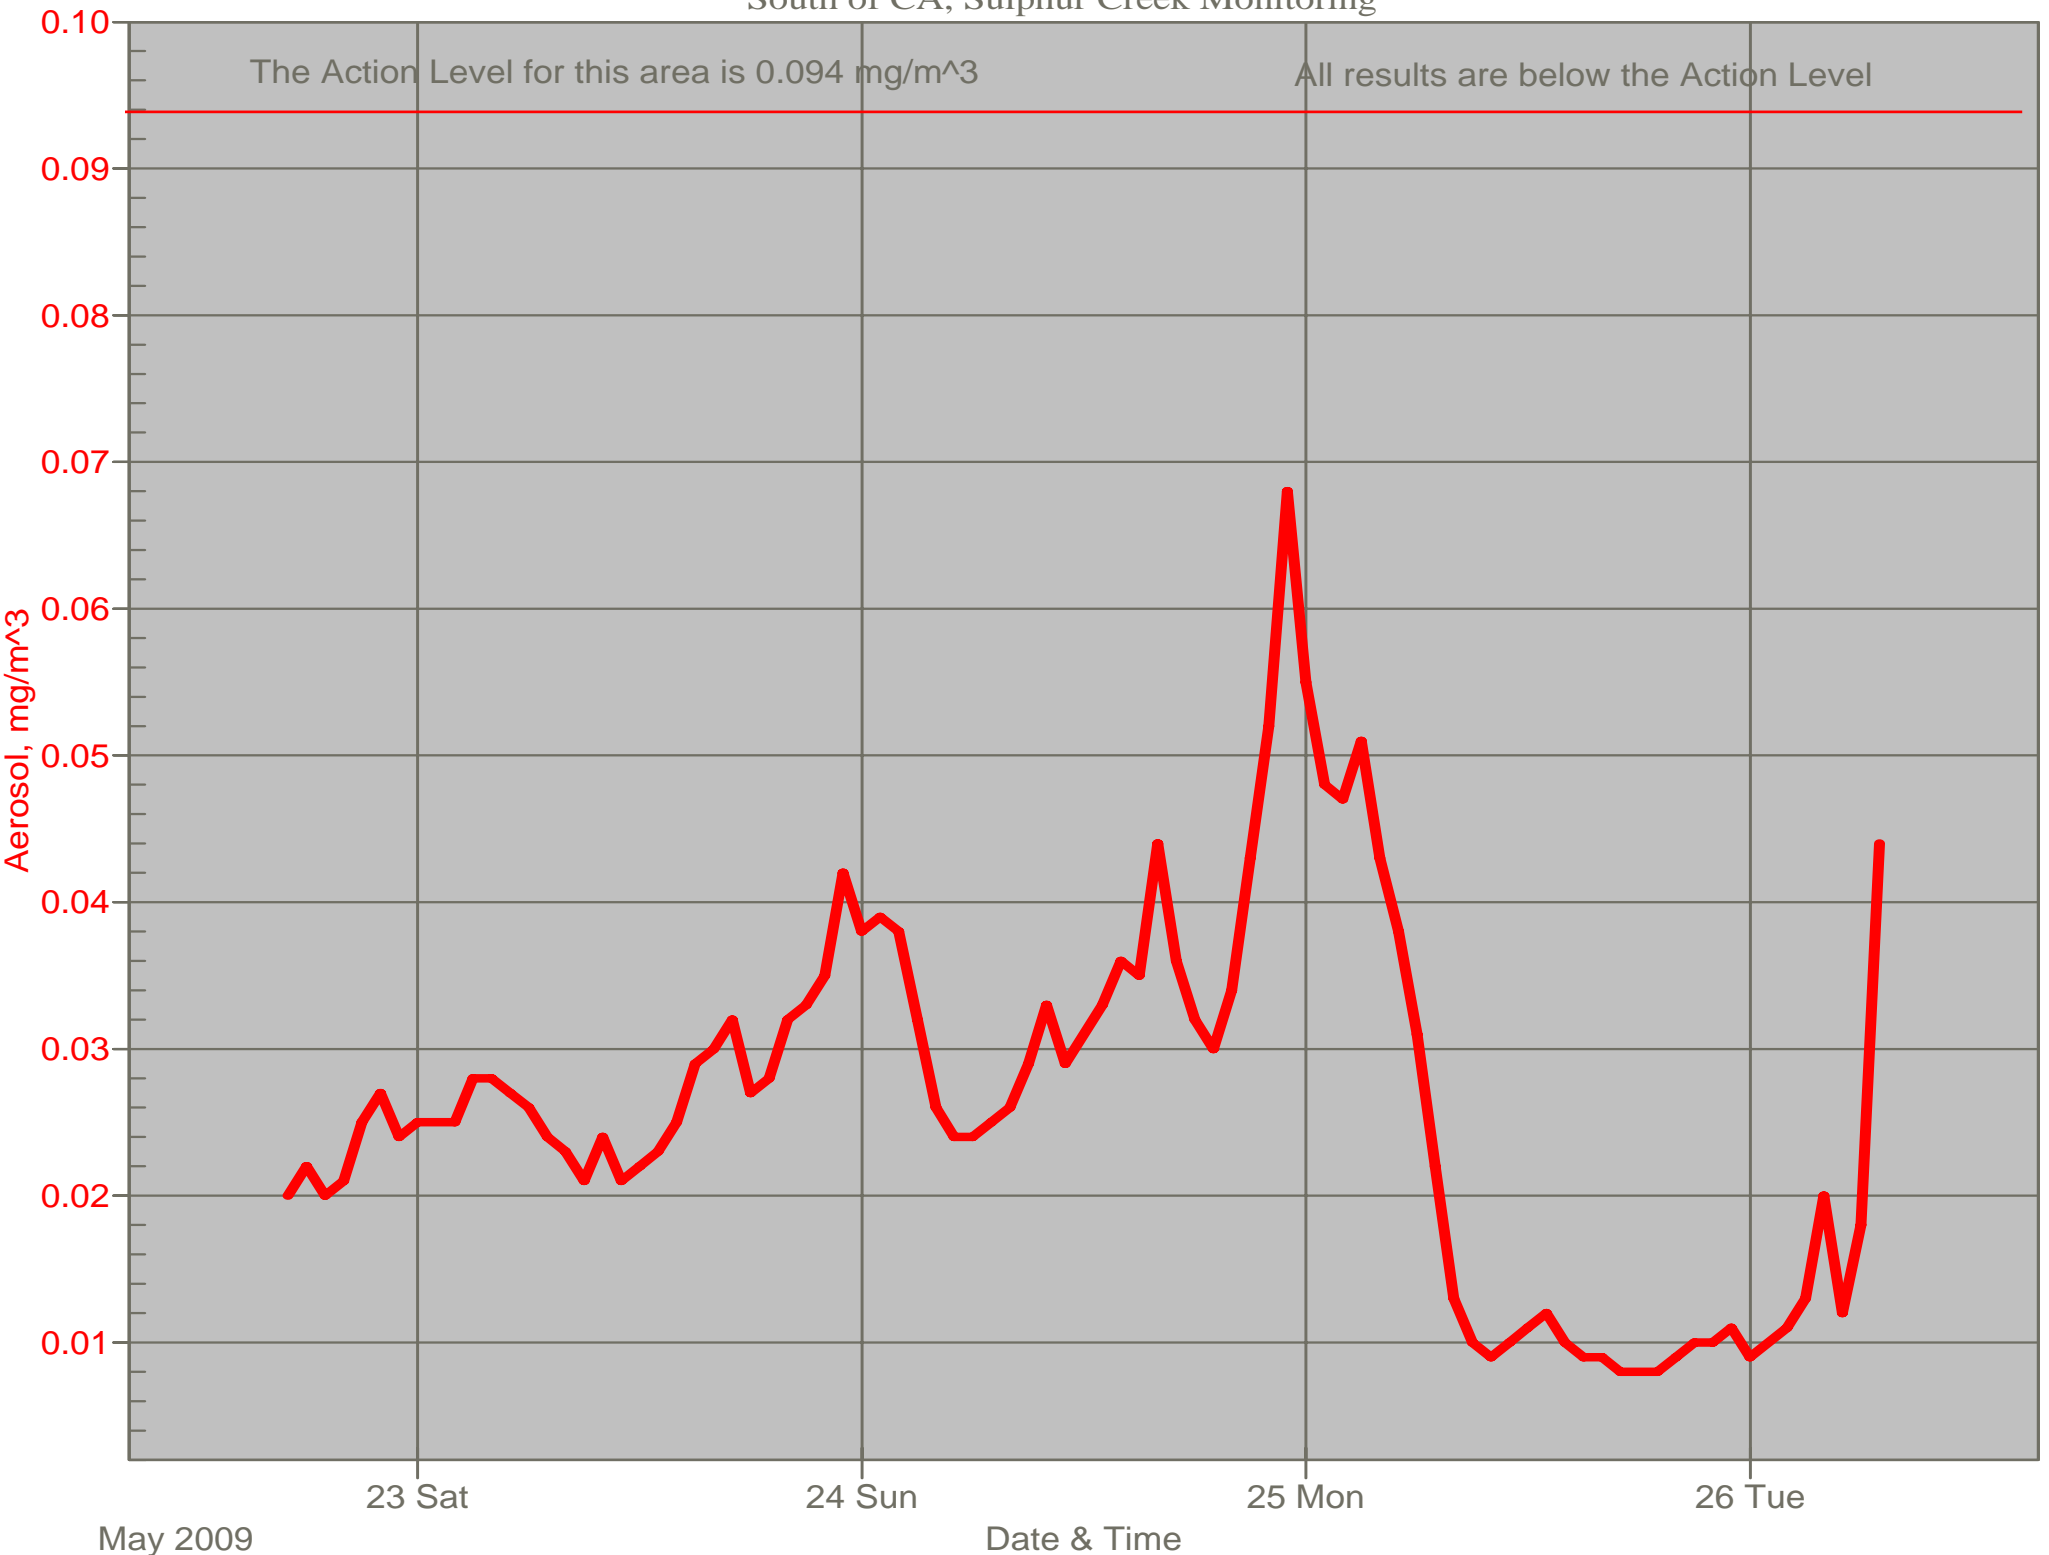

Air Monitor 1 Non-Working Hours

East of CA, Downwind of CA Material

Air Monitor 2 Non-Working Hours

South of CA, Sulphur Creek Monitoring

Air Monitor 3 Non-Working Hours

South of SWNW, Downwind of Excavation B/C

Air Monitor 4 Non-Working Hours

Southwest of CA, Upwind of Site