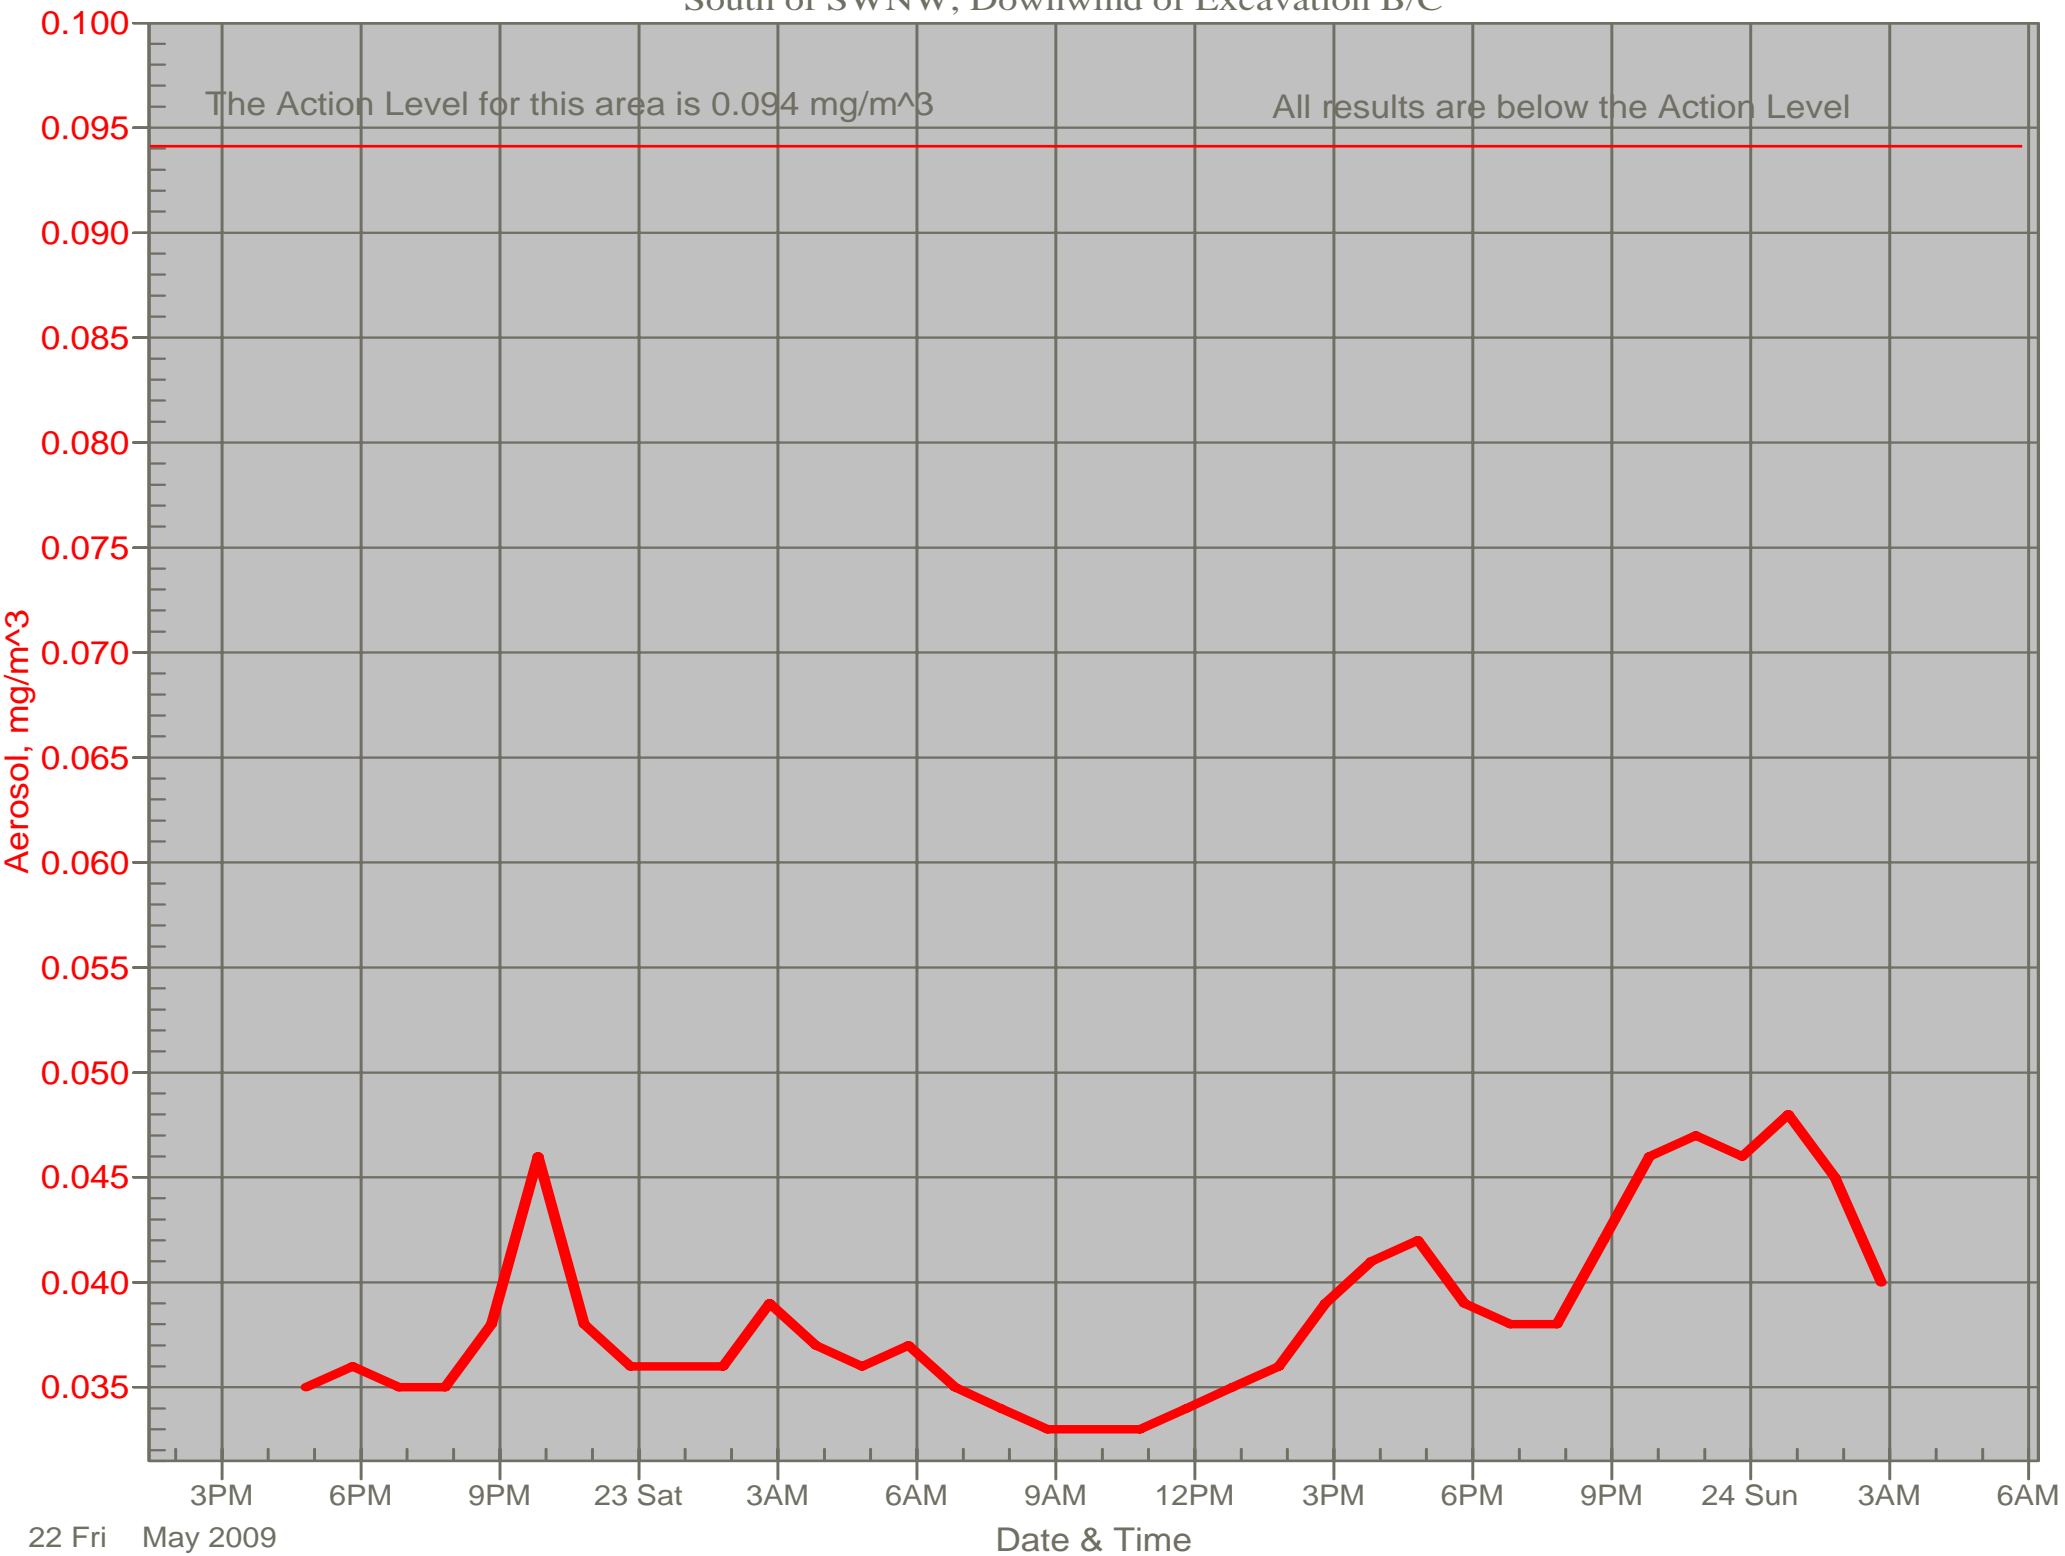

Air Monitor 1 Non-Working Hours

East of CA, Downwind of CA Material

Air Monitor 2 Non-Working Hours

South of CA, Sulphur Creek Monitoring

Air Monitor 3 Non-Working Hours

South of SWNW, Downwind of Excavation B/C

Air Monitor 4 Non-Working Hours

Southwest of CA, Upwind of Site