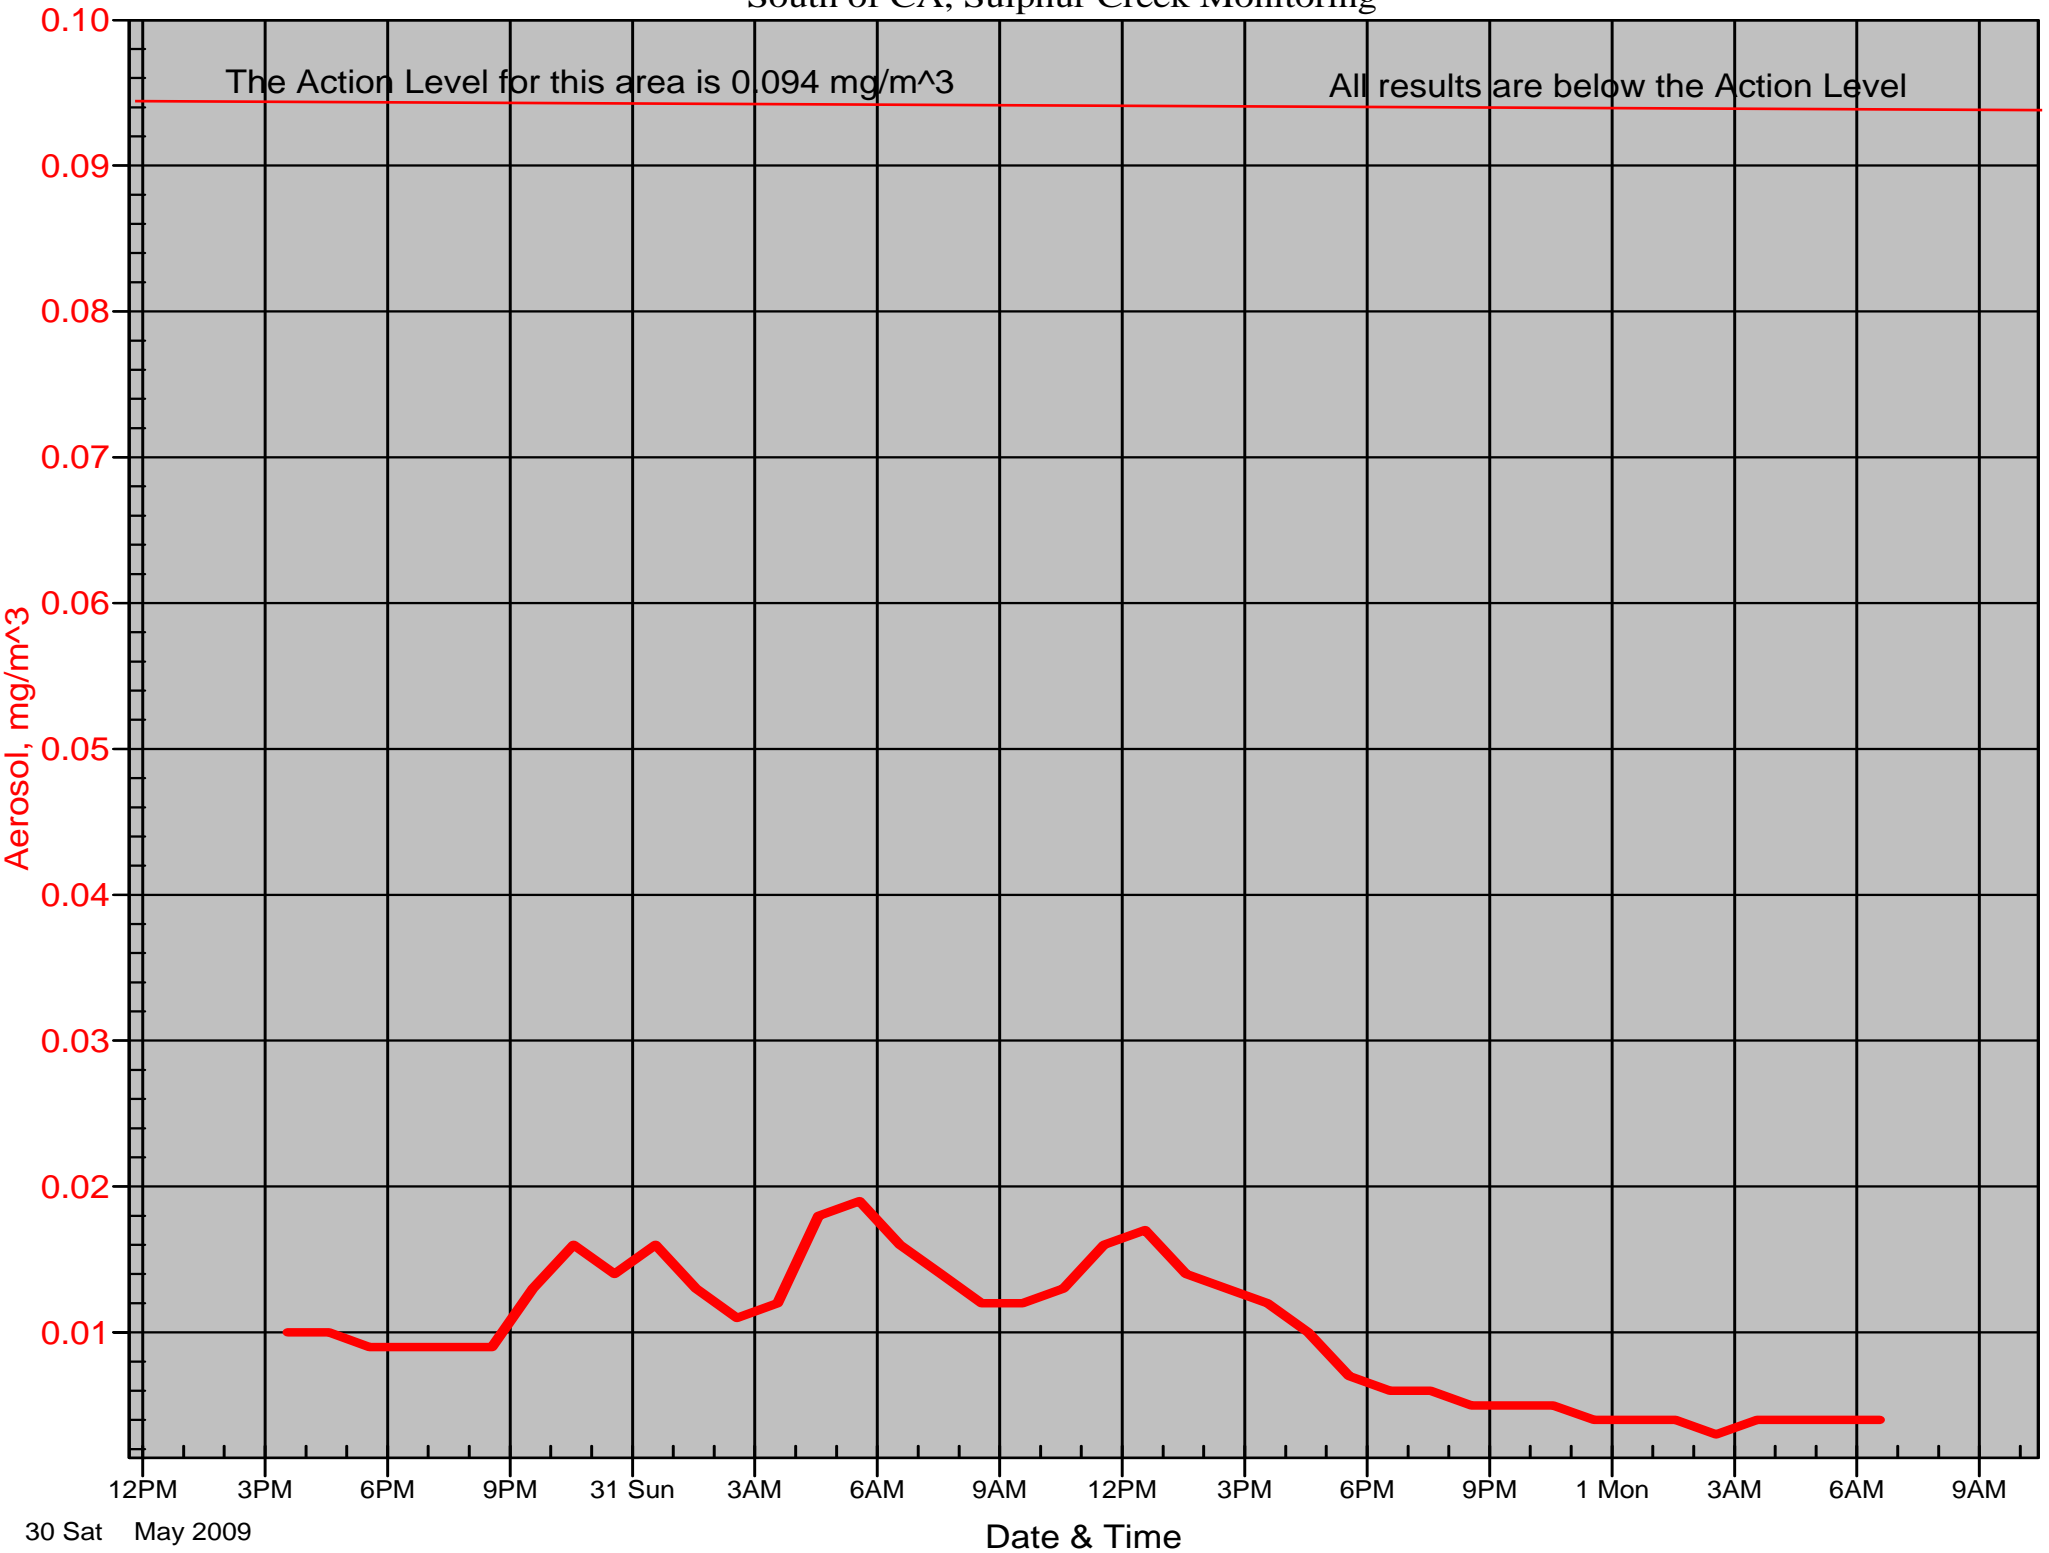

# Air Monitor 1 Non-Working Hours

East of CA, Downwind of CA Material

The Action Level for this area is 0.094 mg/m<sup>3</sup>

All results are below the Action Level

# Air Monitor 2 Non-Working Hours

South of CA, Sulphur Creek Monitoring

The Action Level for this area is 0.094 mg/m<sup>3</sup>

All results are below the Action Level

# Air Monitor 4 Non-Working Hours

Southwest of CA, Upwind of Site Activities

30 Sat May 2009

Date & Time