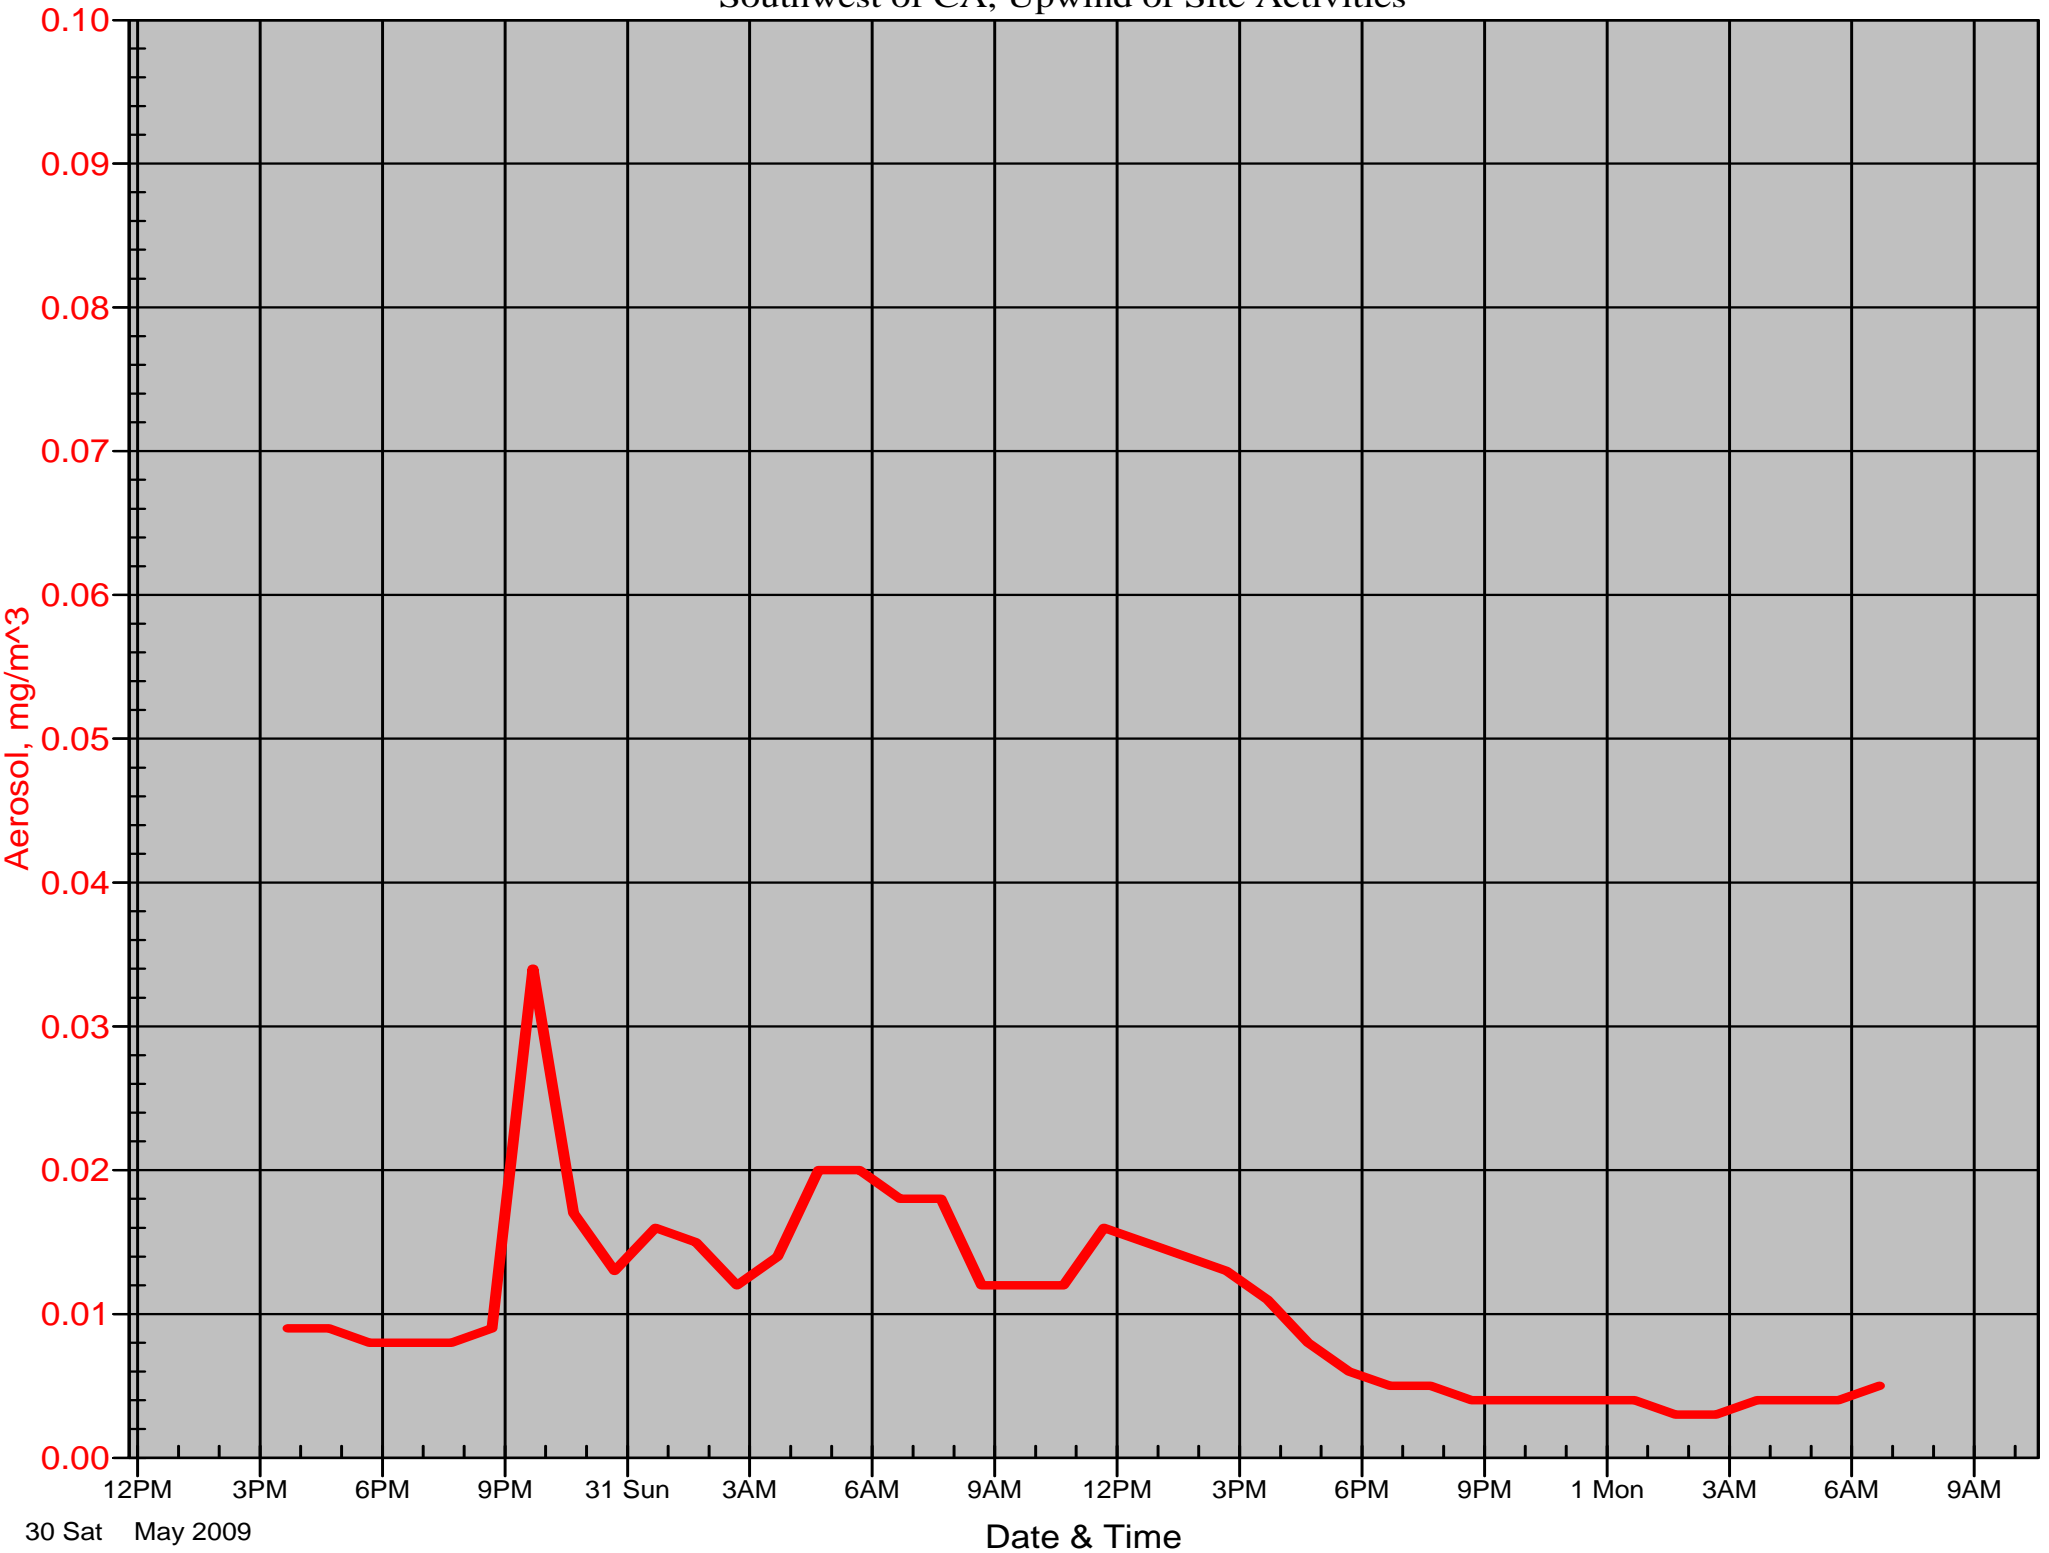

# Air Monitor 1 Non-Working Hours

East of CA, Downwind of CA Material

The Action Level for this area is 0.094 mg/m<sup>3</sup>

All results are below the Action Level

# Air Monitor 2 Non-Working Hours

South of CA, Sulphur Creek Monitoring

The Action Level for this area is 0.094 mg/m<sup>3</sup>

All results are below the Action Level

# Air Monitor 4 Non-Working Hours

Southwest of CA, Upwind of Site Activities

30 Sat May 2009

Date & Time