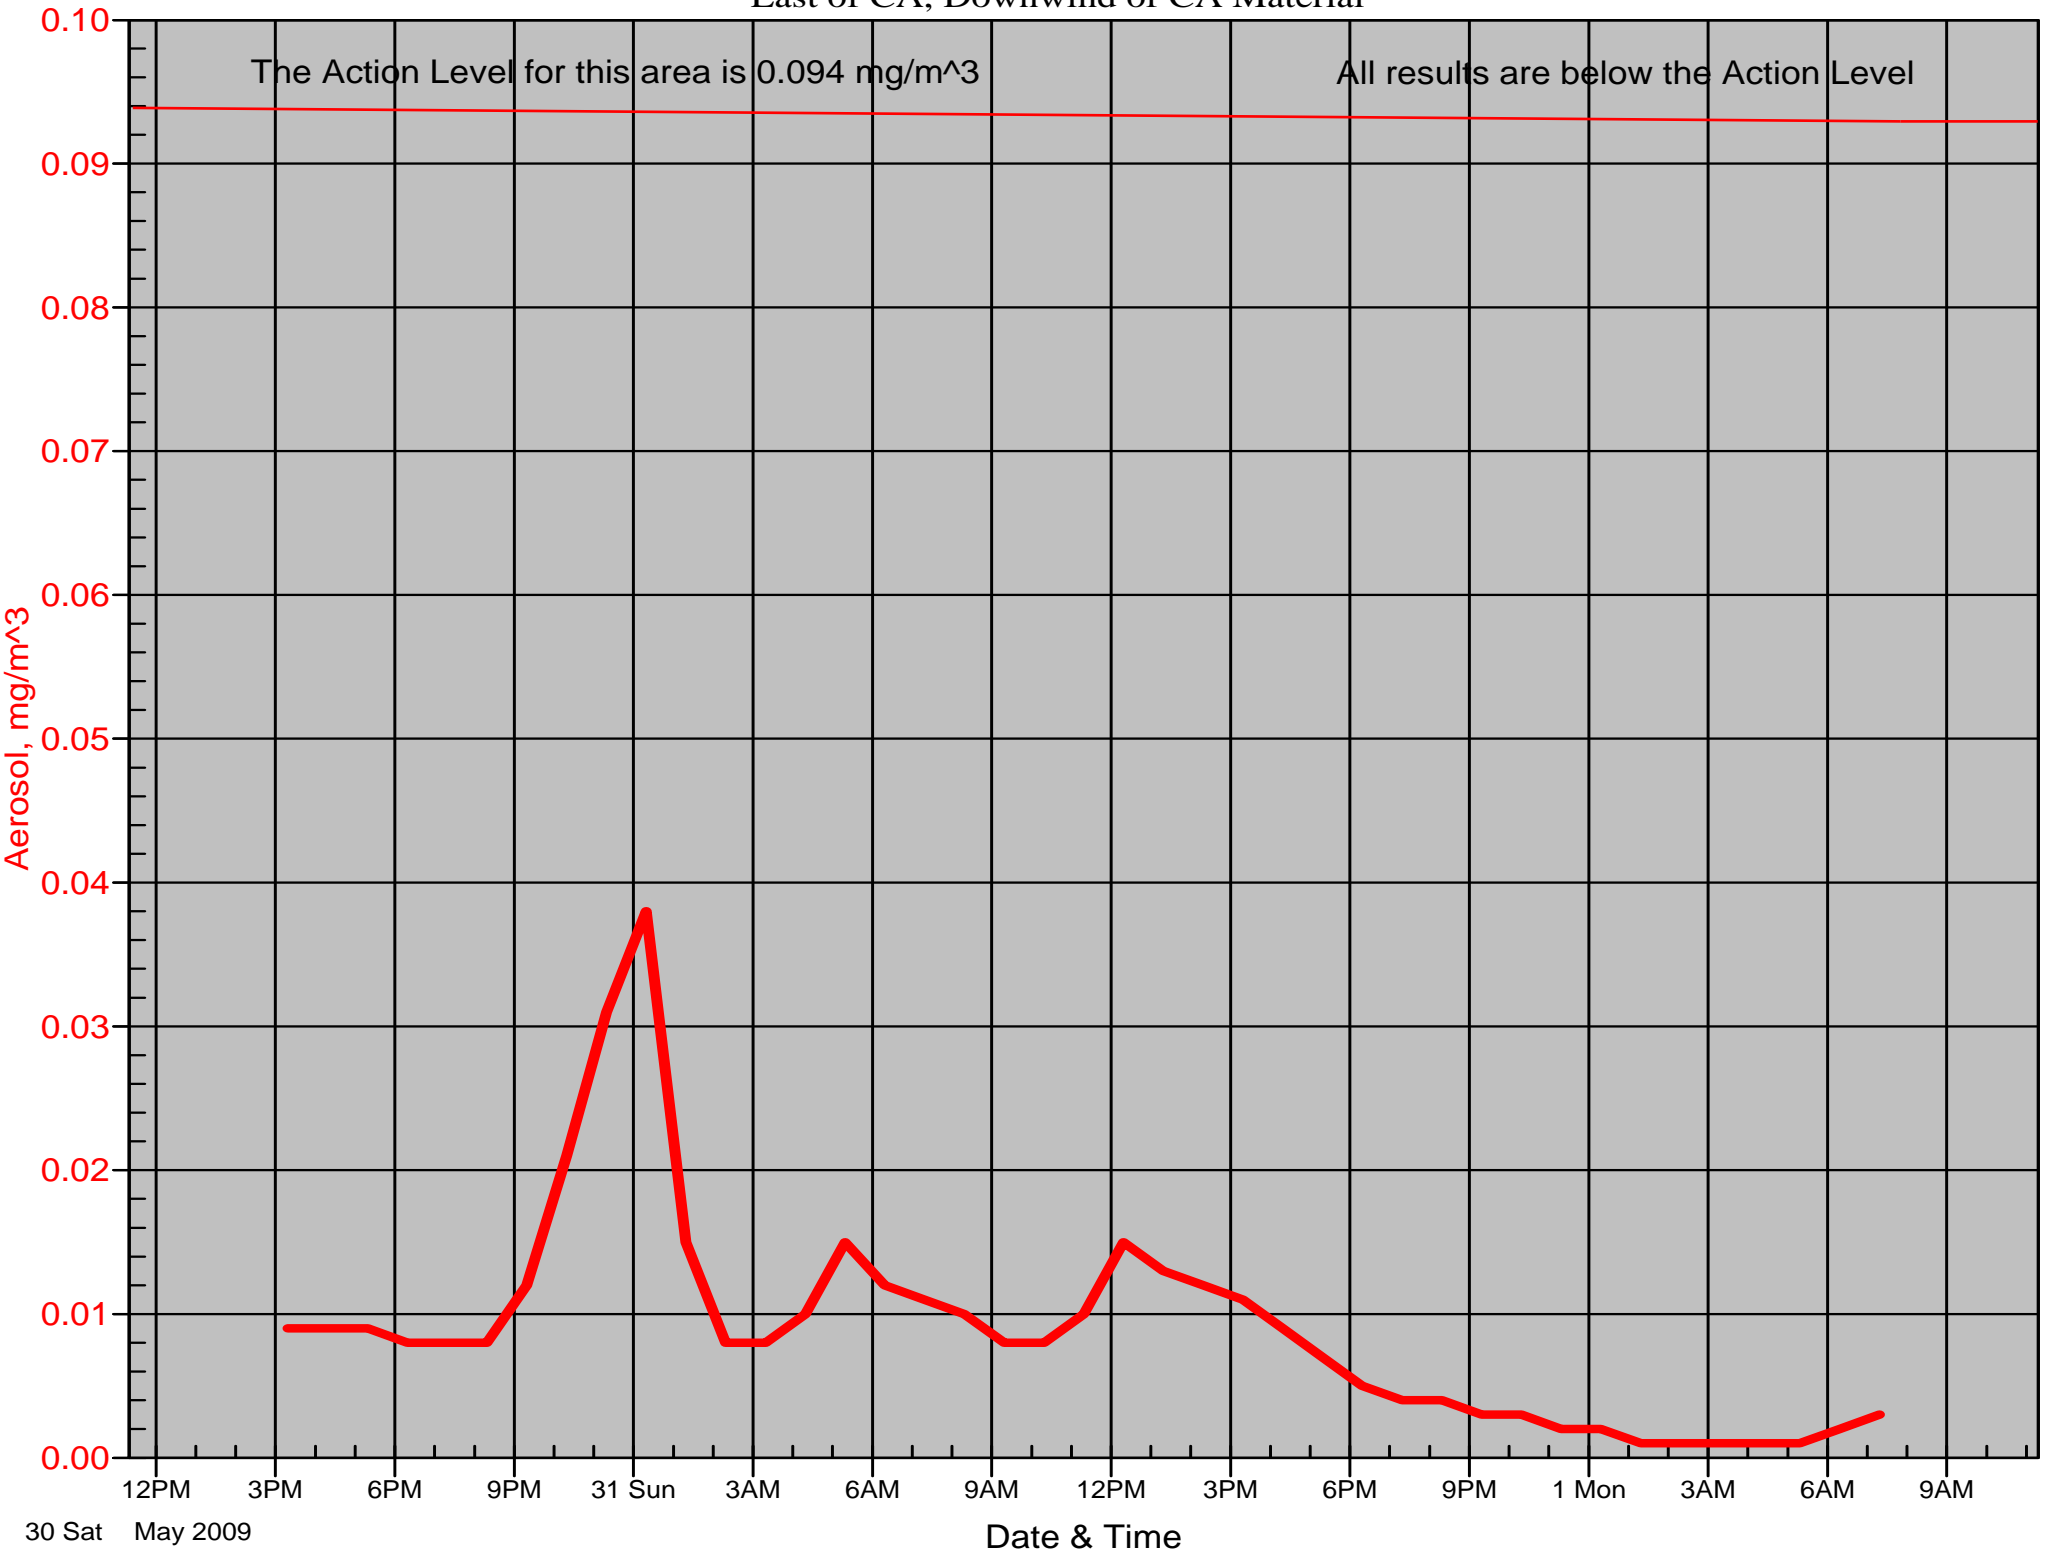

# Air Monitor 1 Non-Working Hours

East of CA, Downwind of CA Material

The Action Level for this area is 0.094 mg/m<sup>3</sup>

All results are below the Action Level

# Air Monitor 2 Non-Working Hours

South of CA, Sulphur Creek Monitoring

The Action Level for this area is 0.094 mg/m<sup>3</sup>

All results are below the Action Level

# Air Monitor 4 Non-Working Hours

Southwest of CA, Upwind of Site Activities

30 Sat May 2009

Date & Time