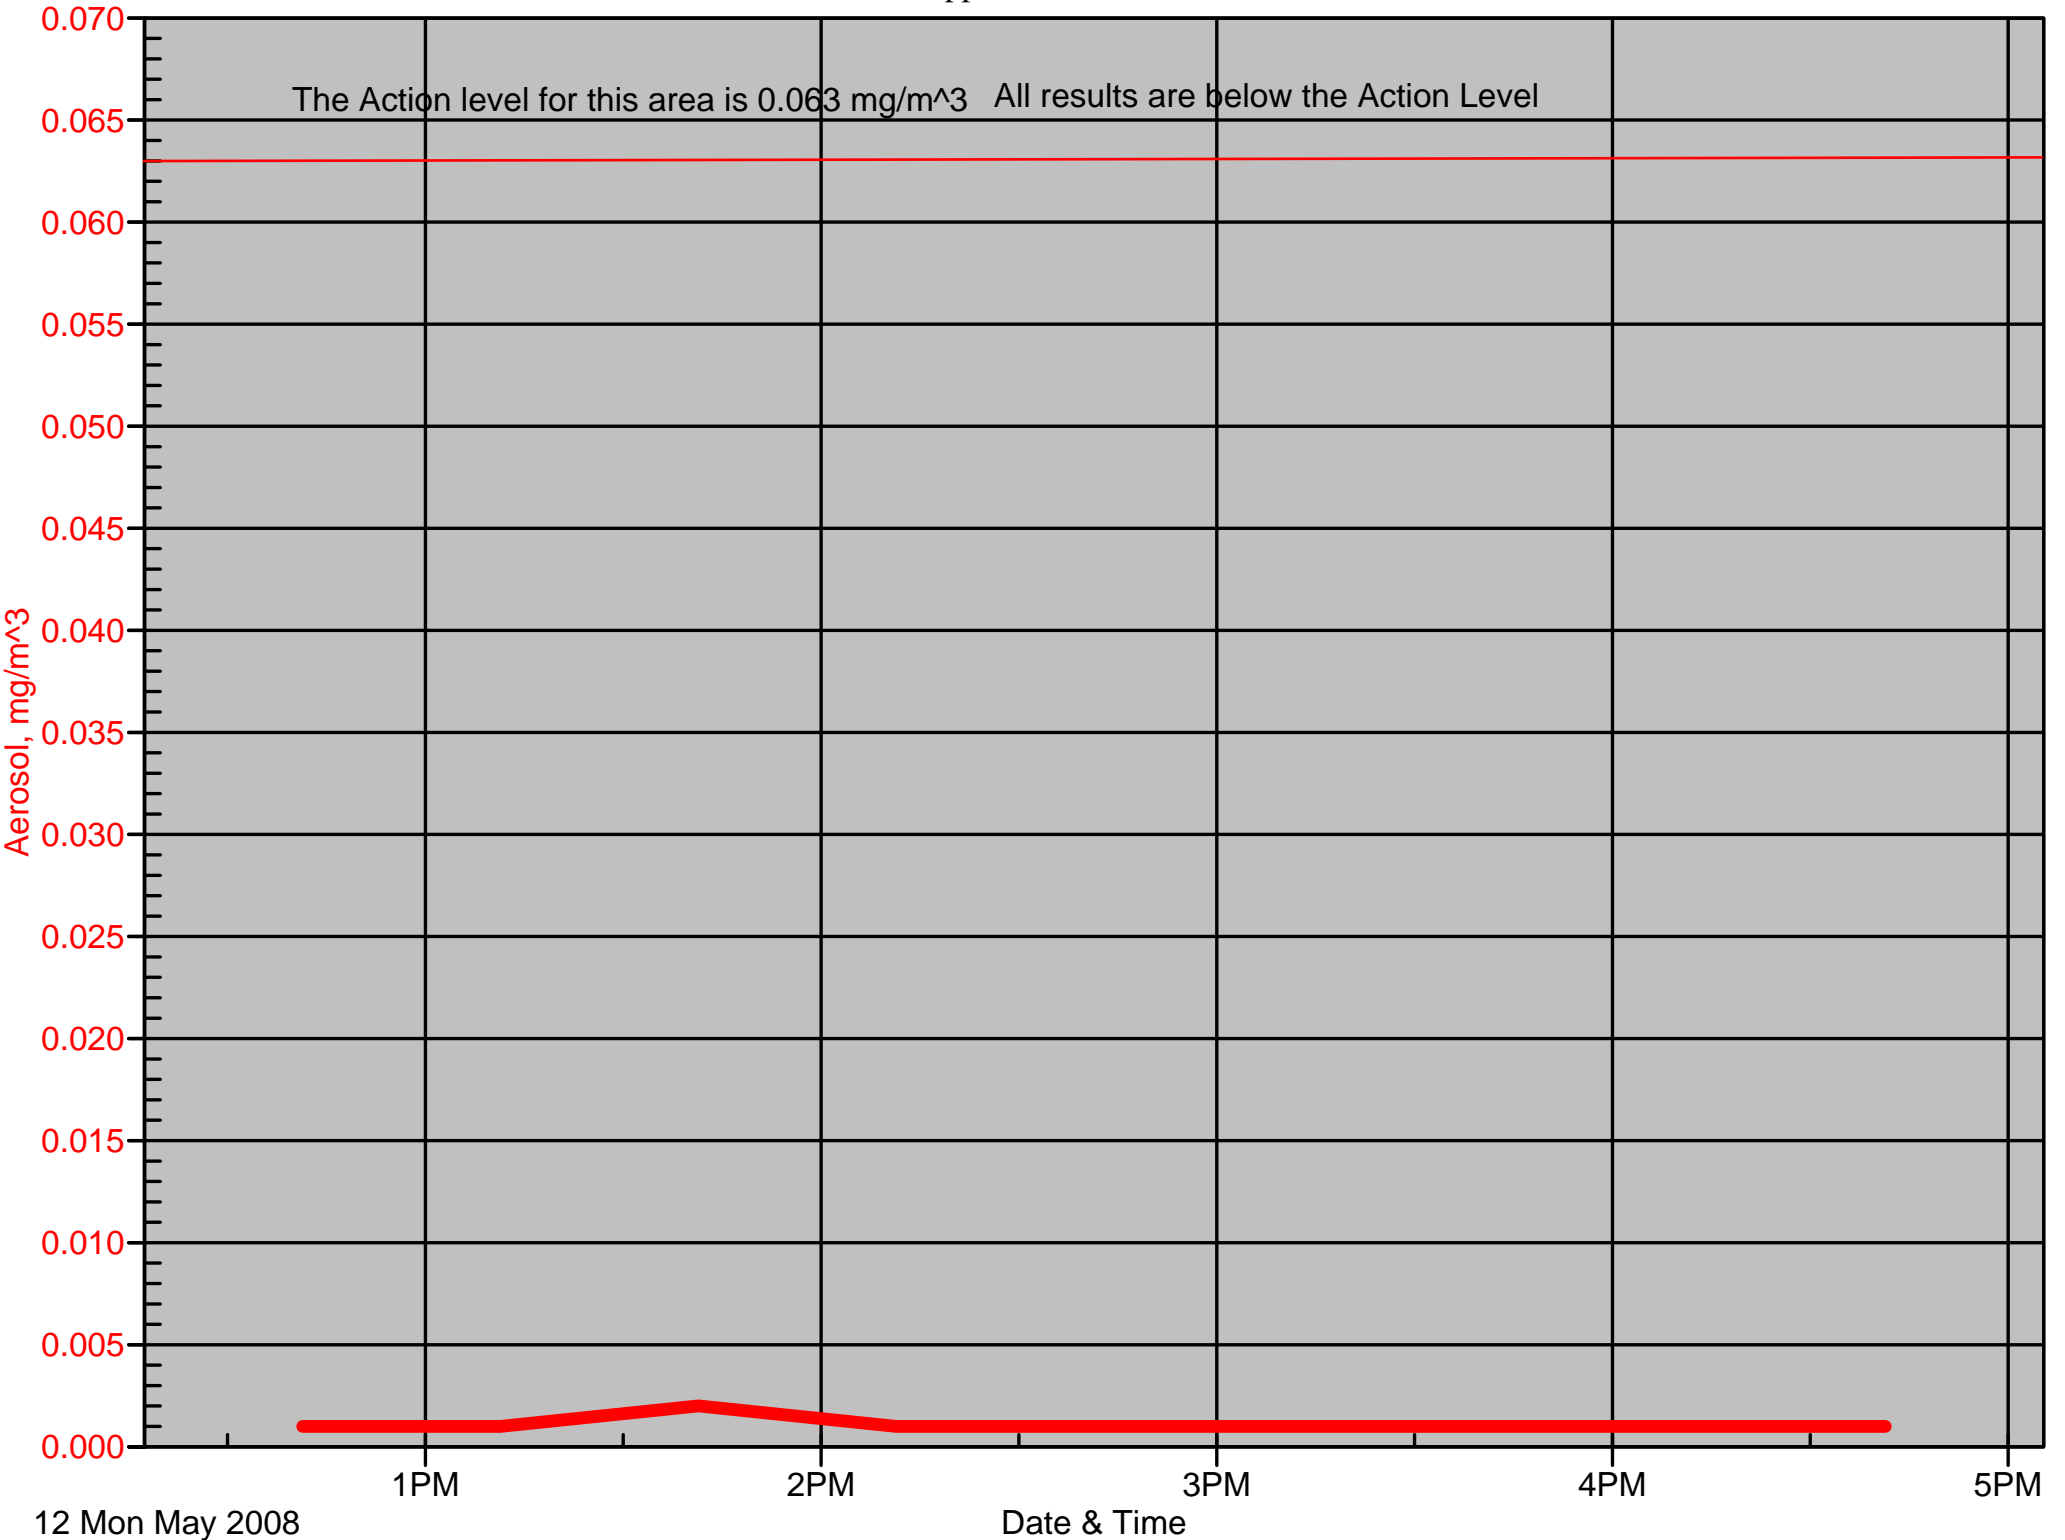

Air Monitor 1

Northeast of Guard Trailer and Parking Area

Air Monitor 2

Southeast of Delaware Street Gate

Air Monitor 3

East of Support Zone on Grove Street

Air Monitor 4

Northwest of Woodlawn Street Gate