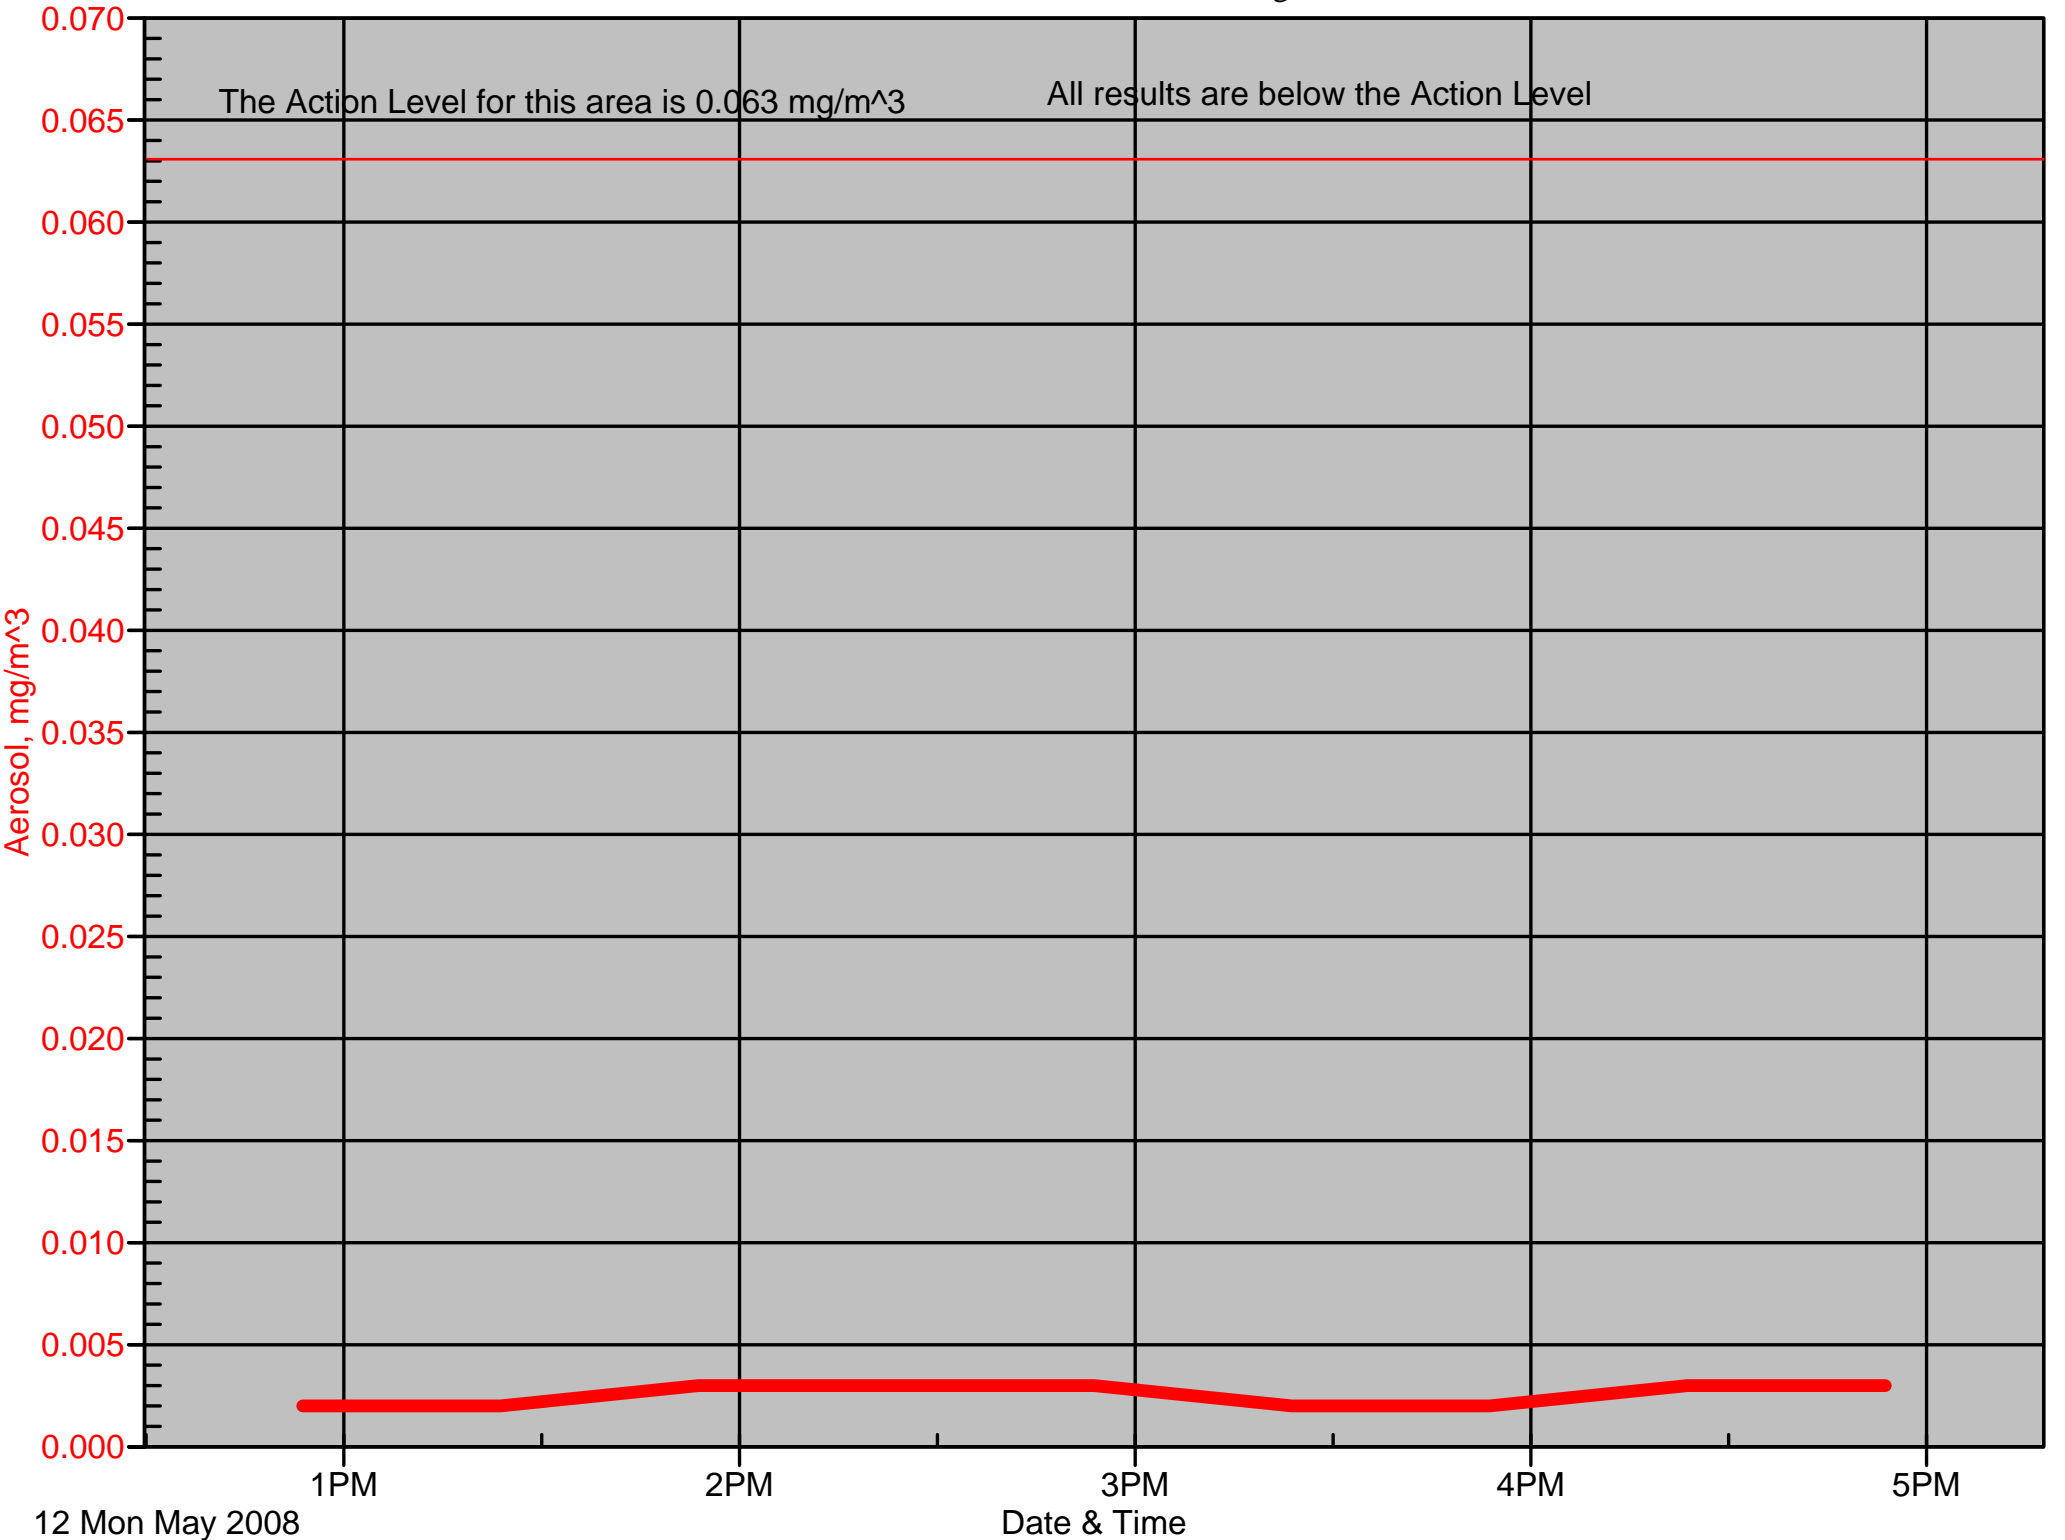

Air Monitor 1

Northeast of Guard Trailer and Parking Area

Air Monitor 2

Southeast of Delaware Street Gate

Air Monitor 3

East of Support Zone on Grove Street

Air Monitor 4

Northwest of Woodlawn Street Gate