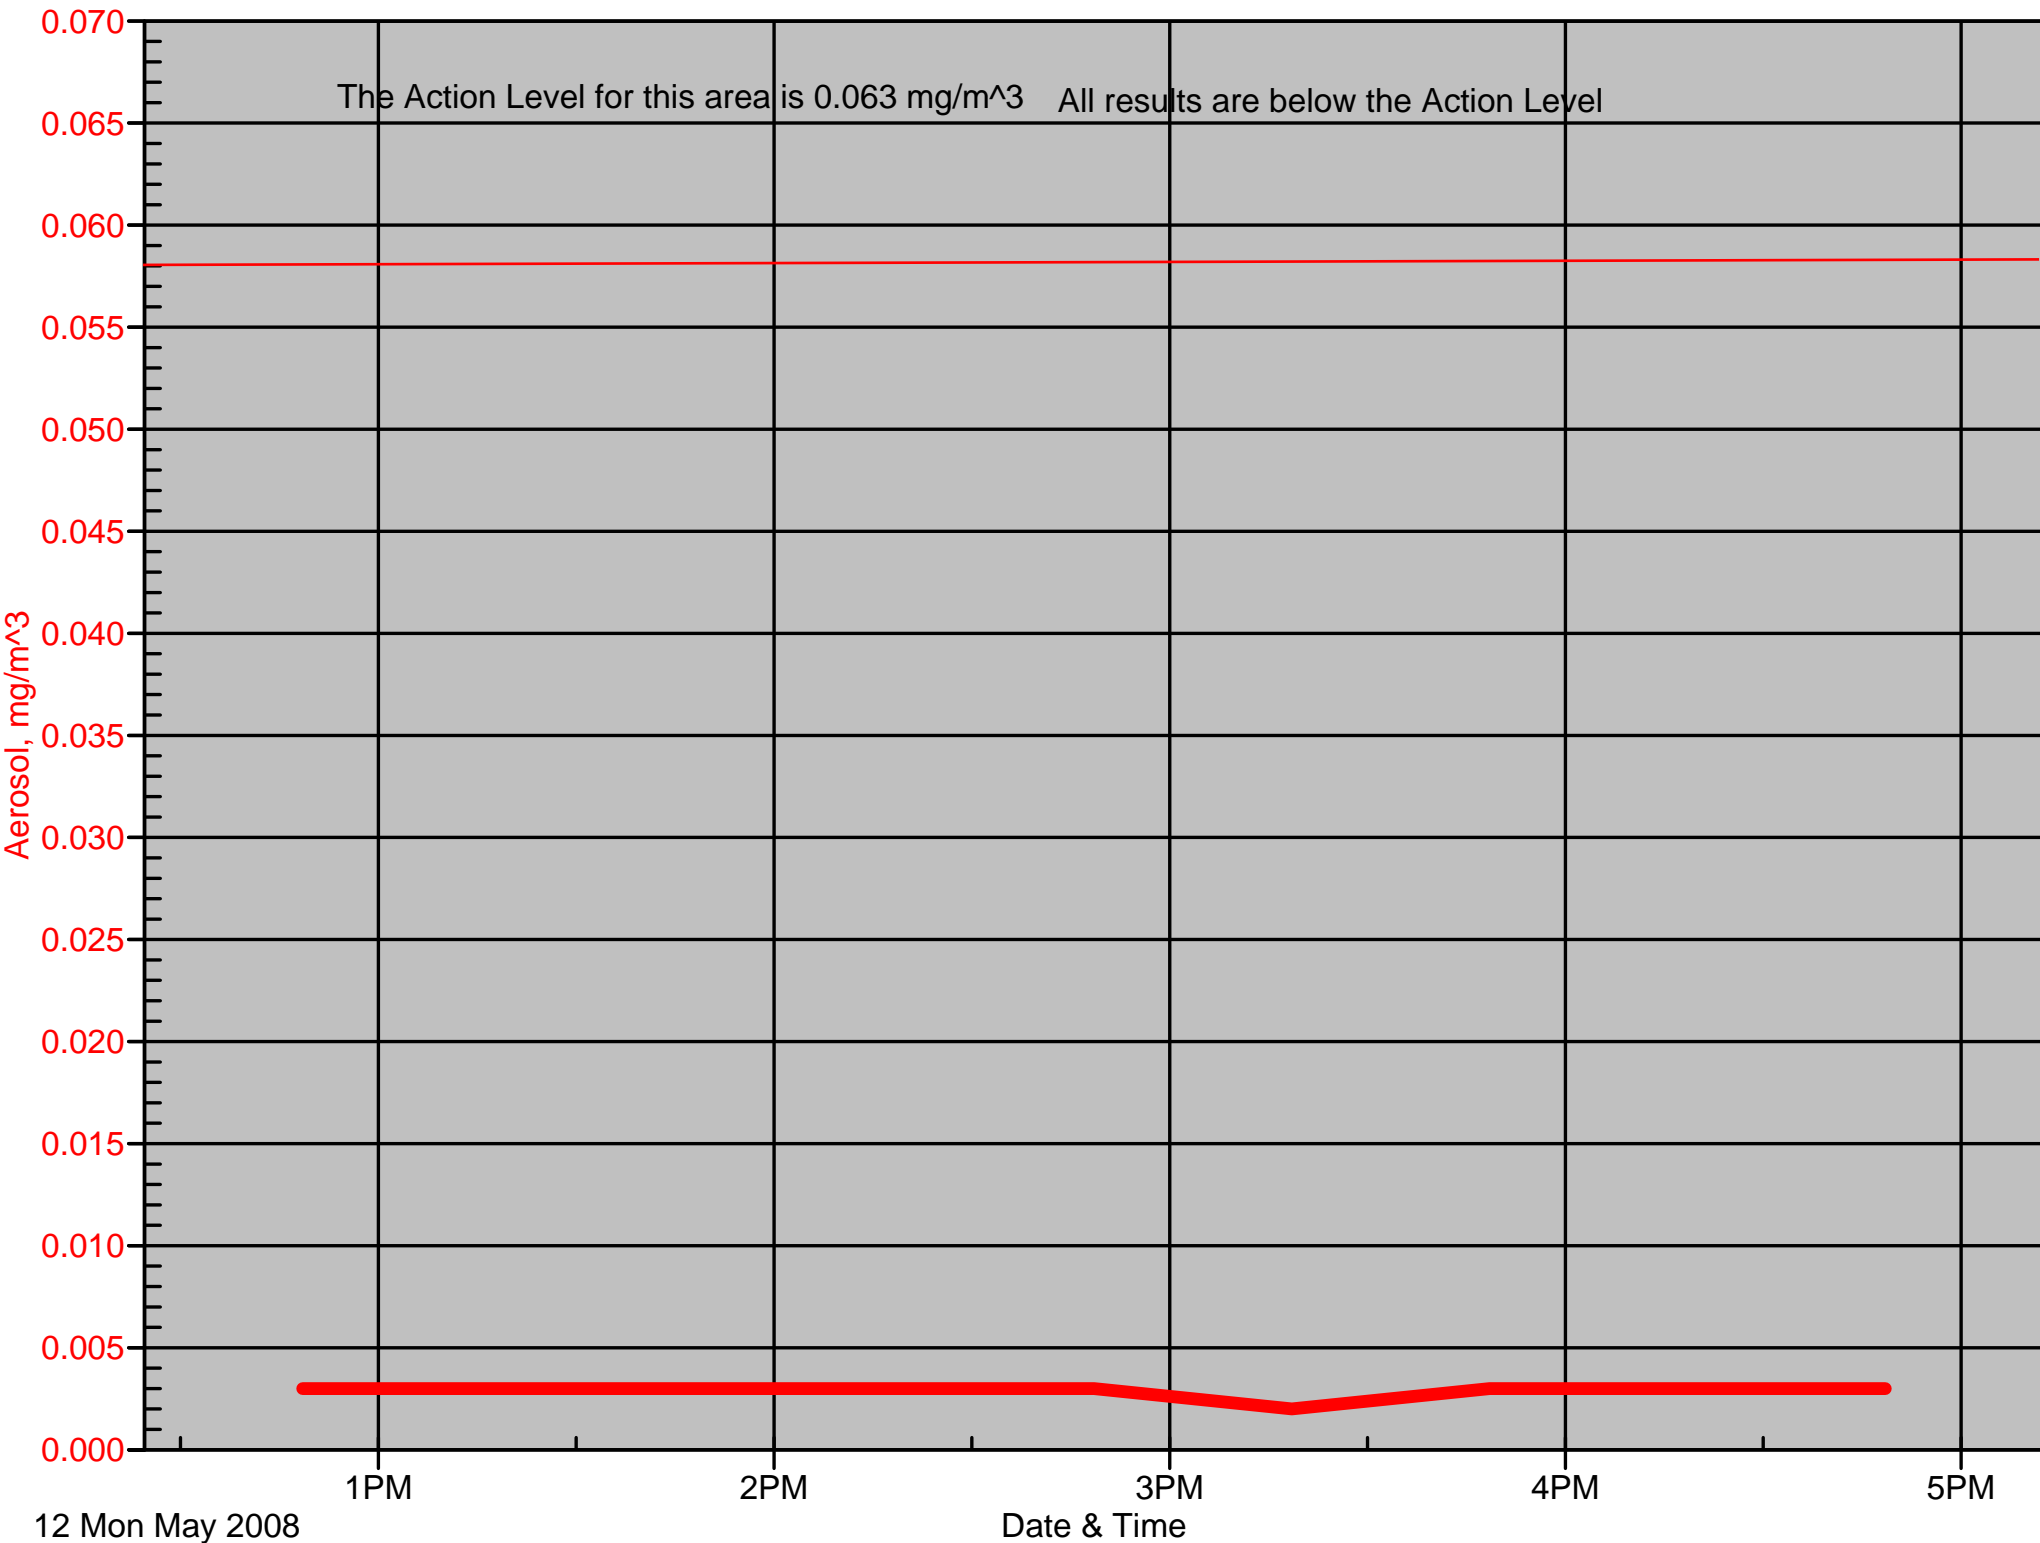

Air Monitor 1

Northeast of Guard Trailer and Parking Area

Air Monitor 2

Southeast of Delaware Street Gate

Air Monitor 3

East of Support Zone on Grove Street

Air Monitor 4

Northwest of Woodlawn Street Gate