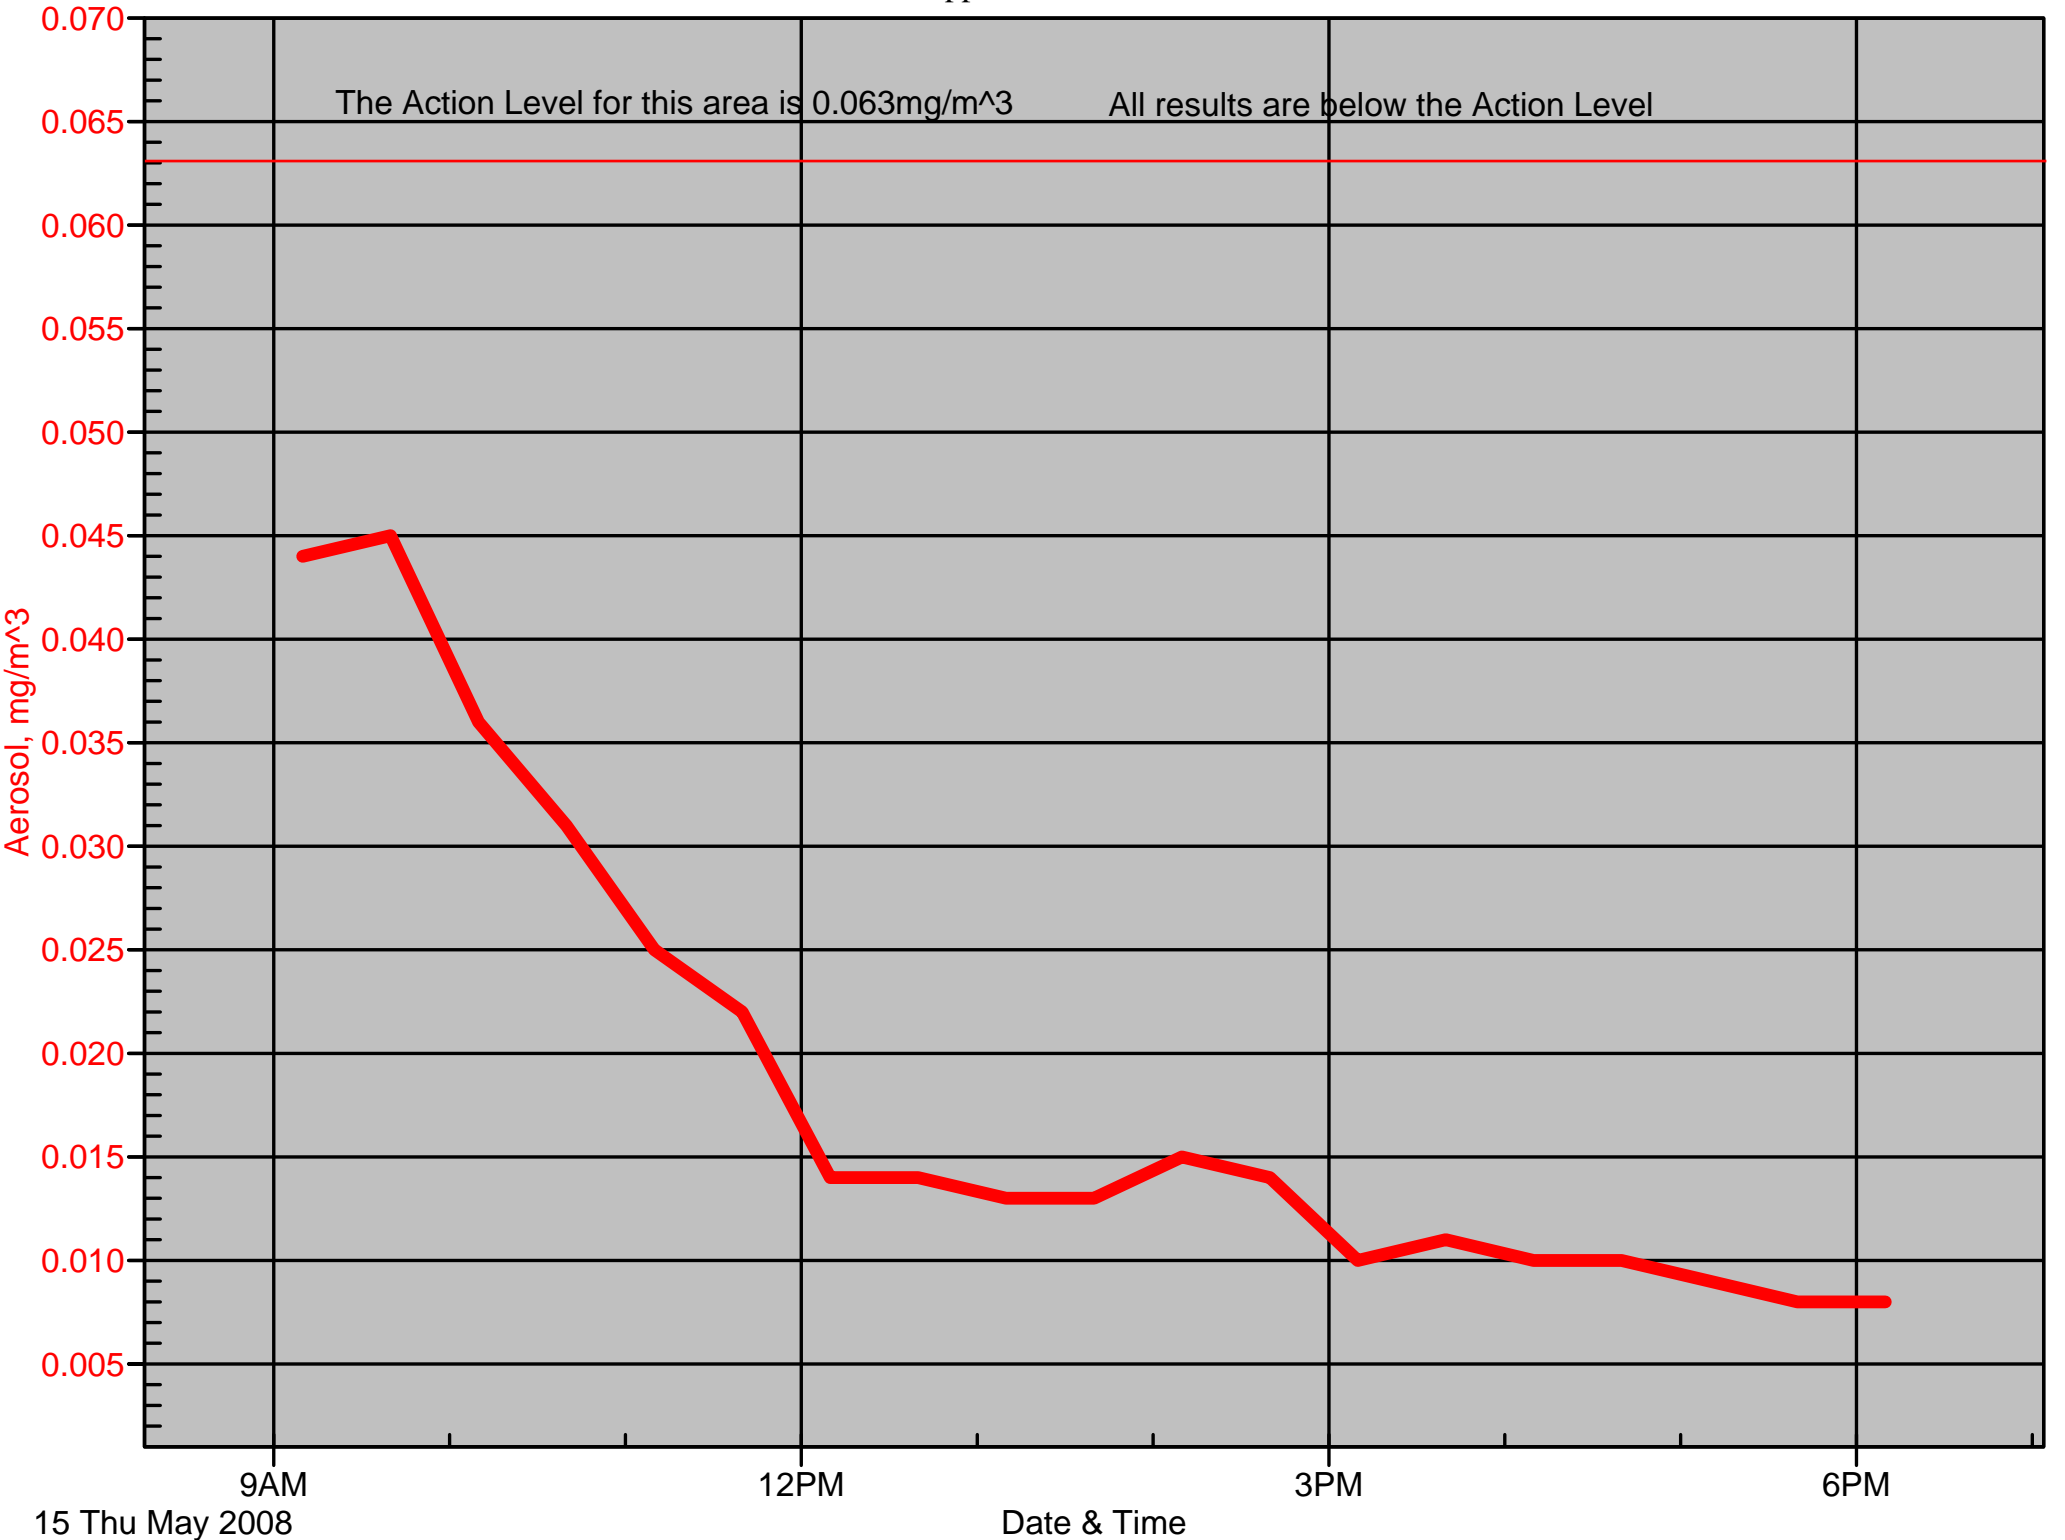

Air Monitor 2

South of Delaware Street Gate

Air Monitor 3

East of Support Zone on Grove Street

Air Monitor 4

Northwest of Woodlawn Street Gate