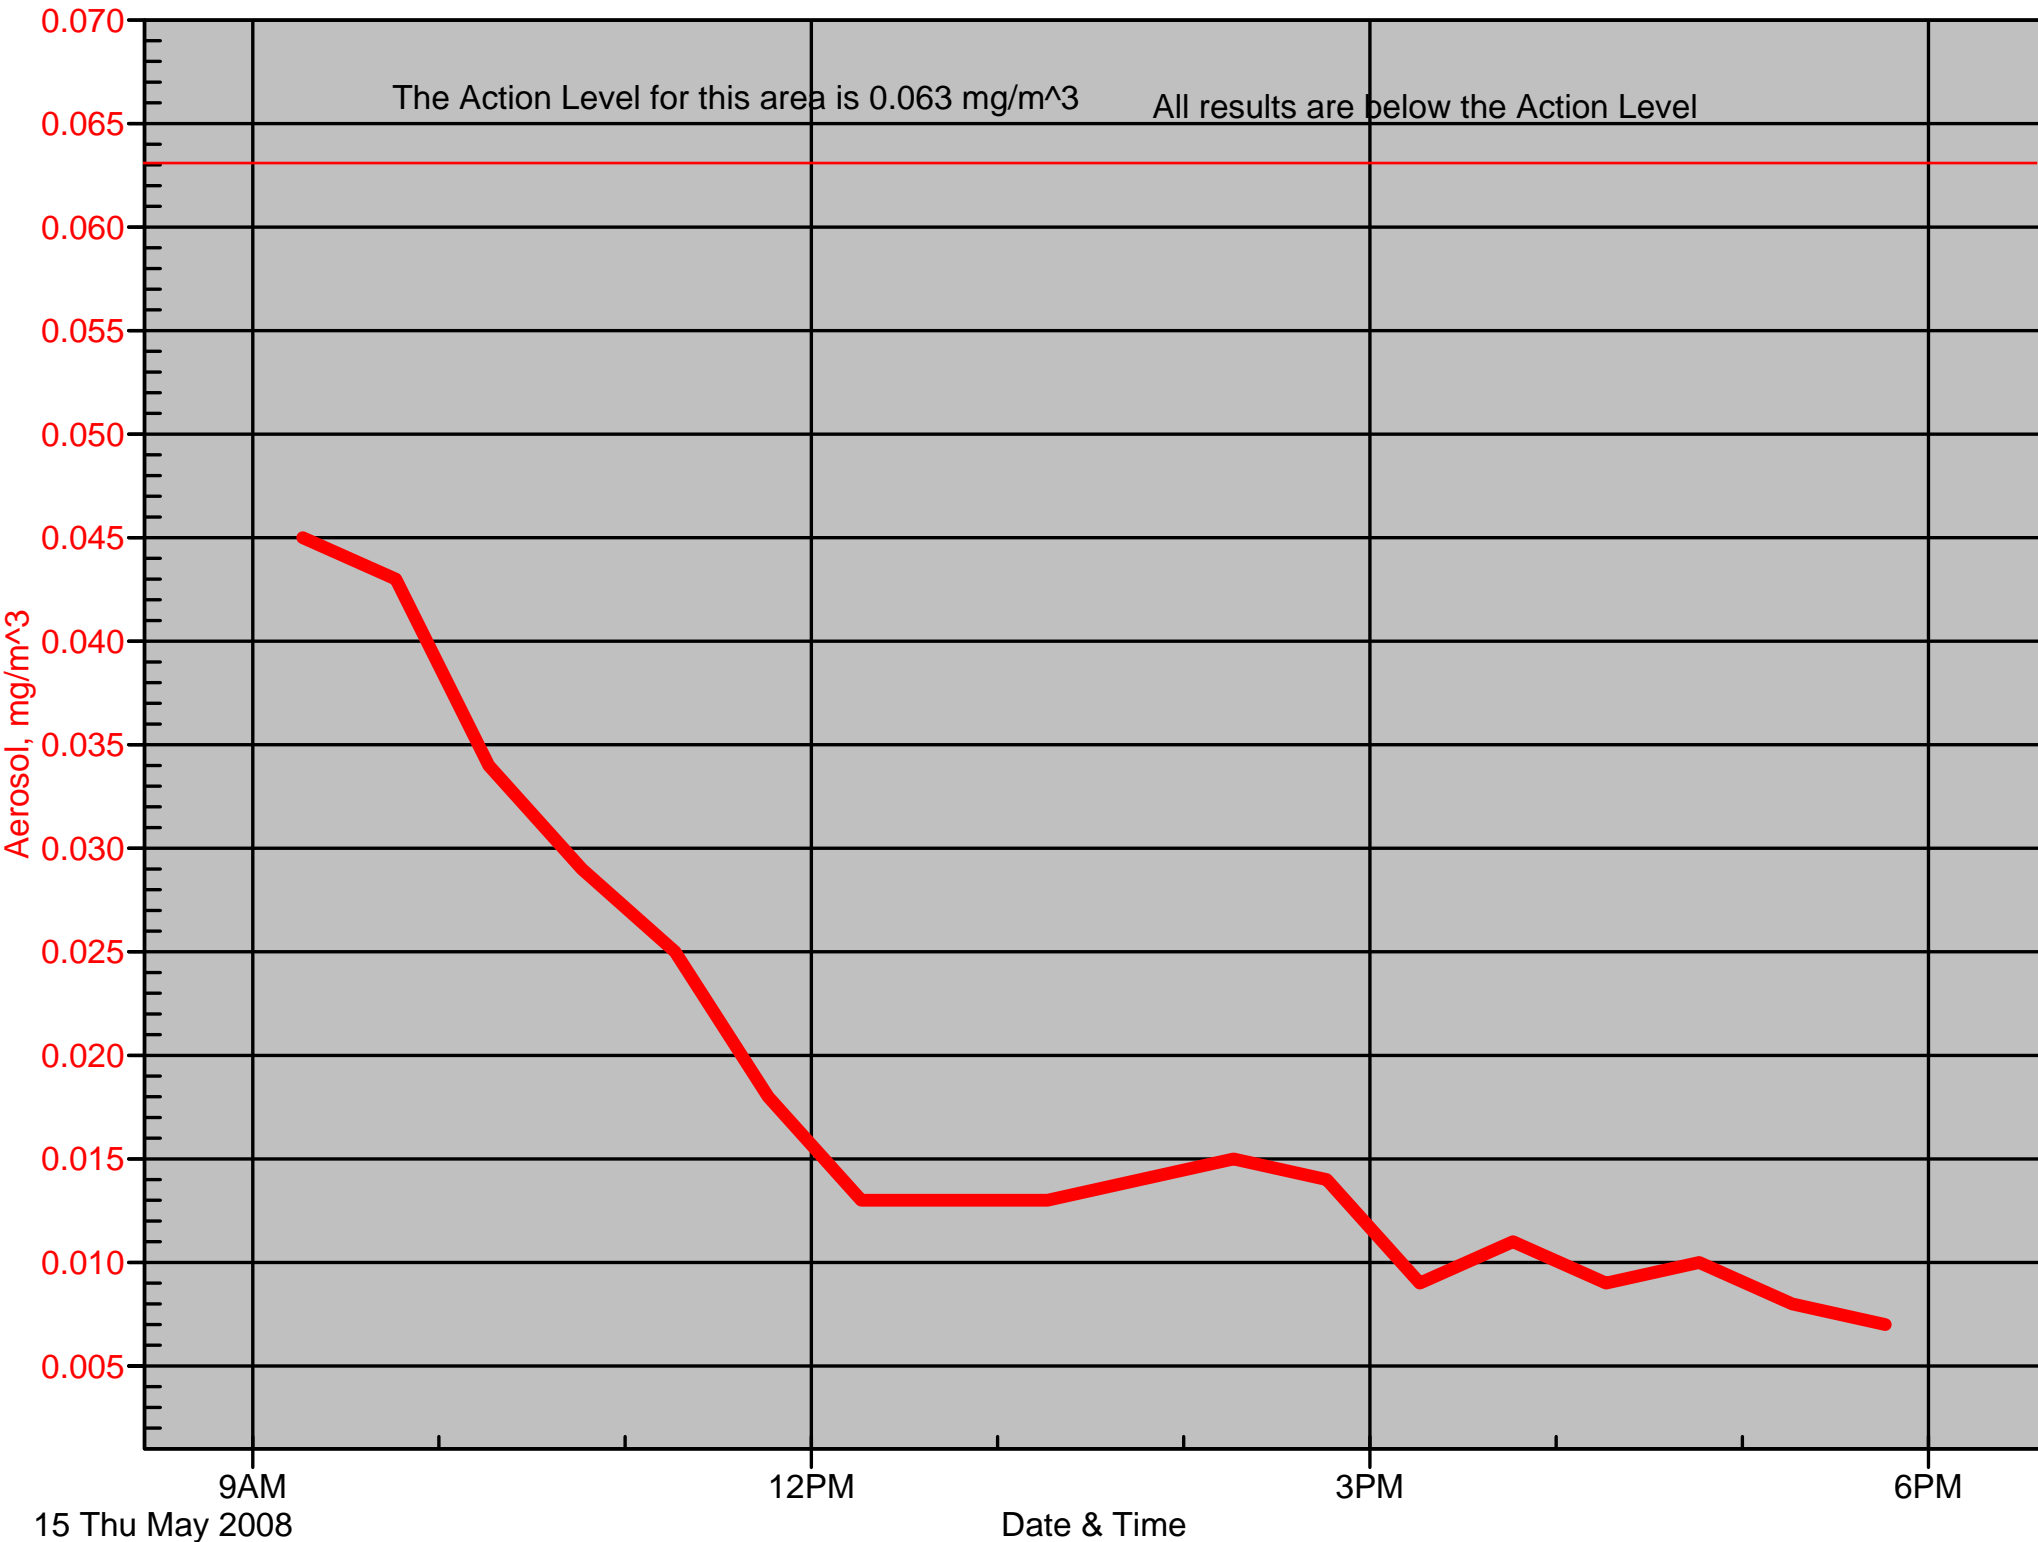

Air Monitor 2

South of Delaware Street Gate

Air Monitor 3

East of Support Zone on Grove Street

Air Monitor 4

Northwest of Woodlawn Street Gate