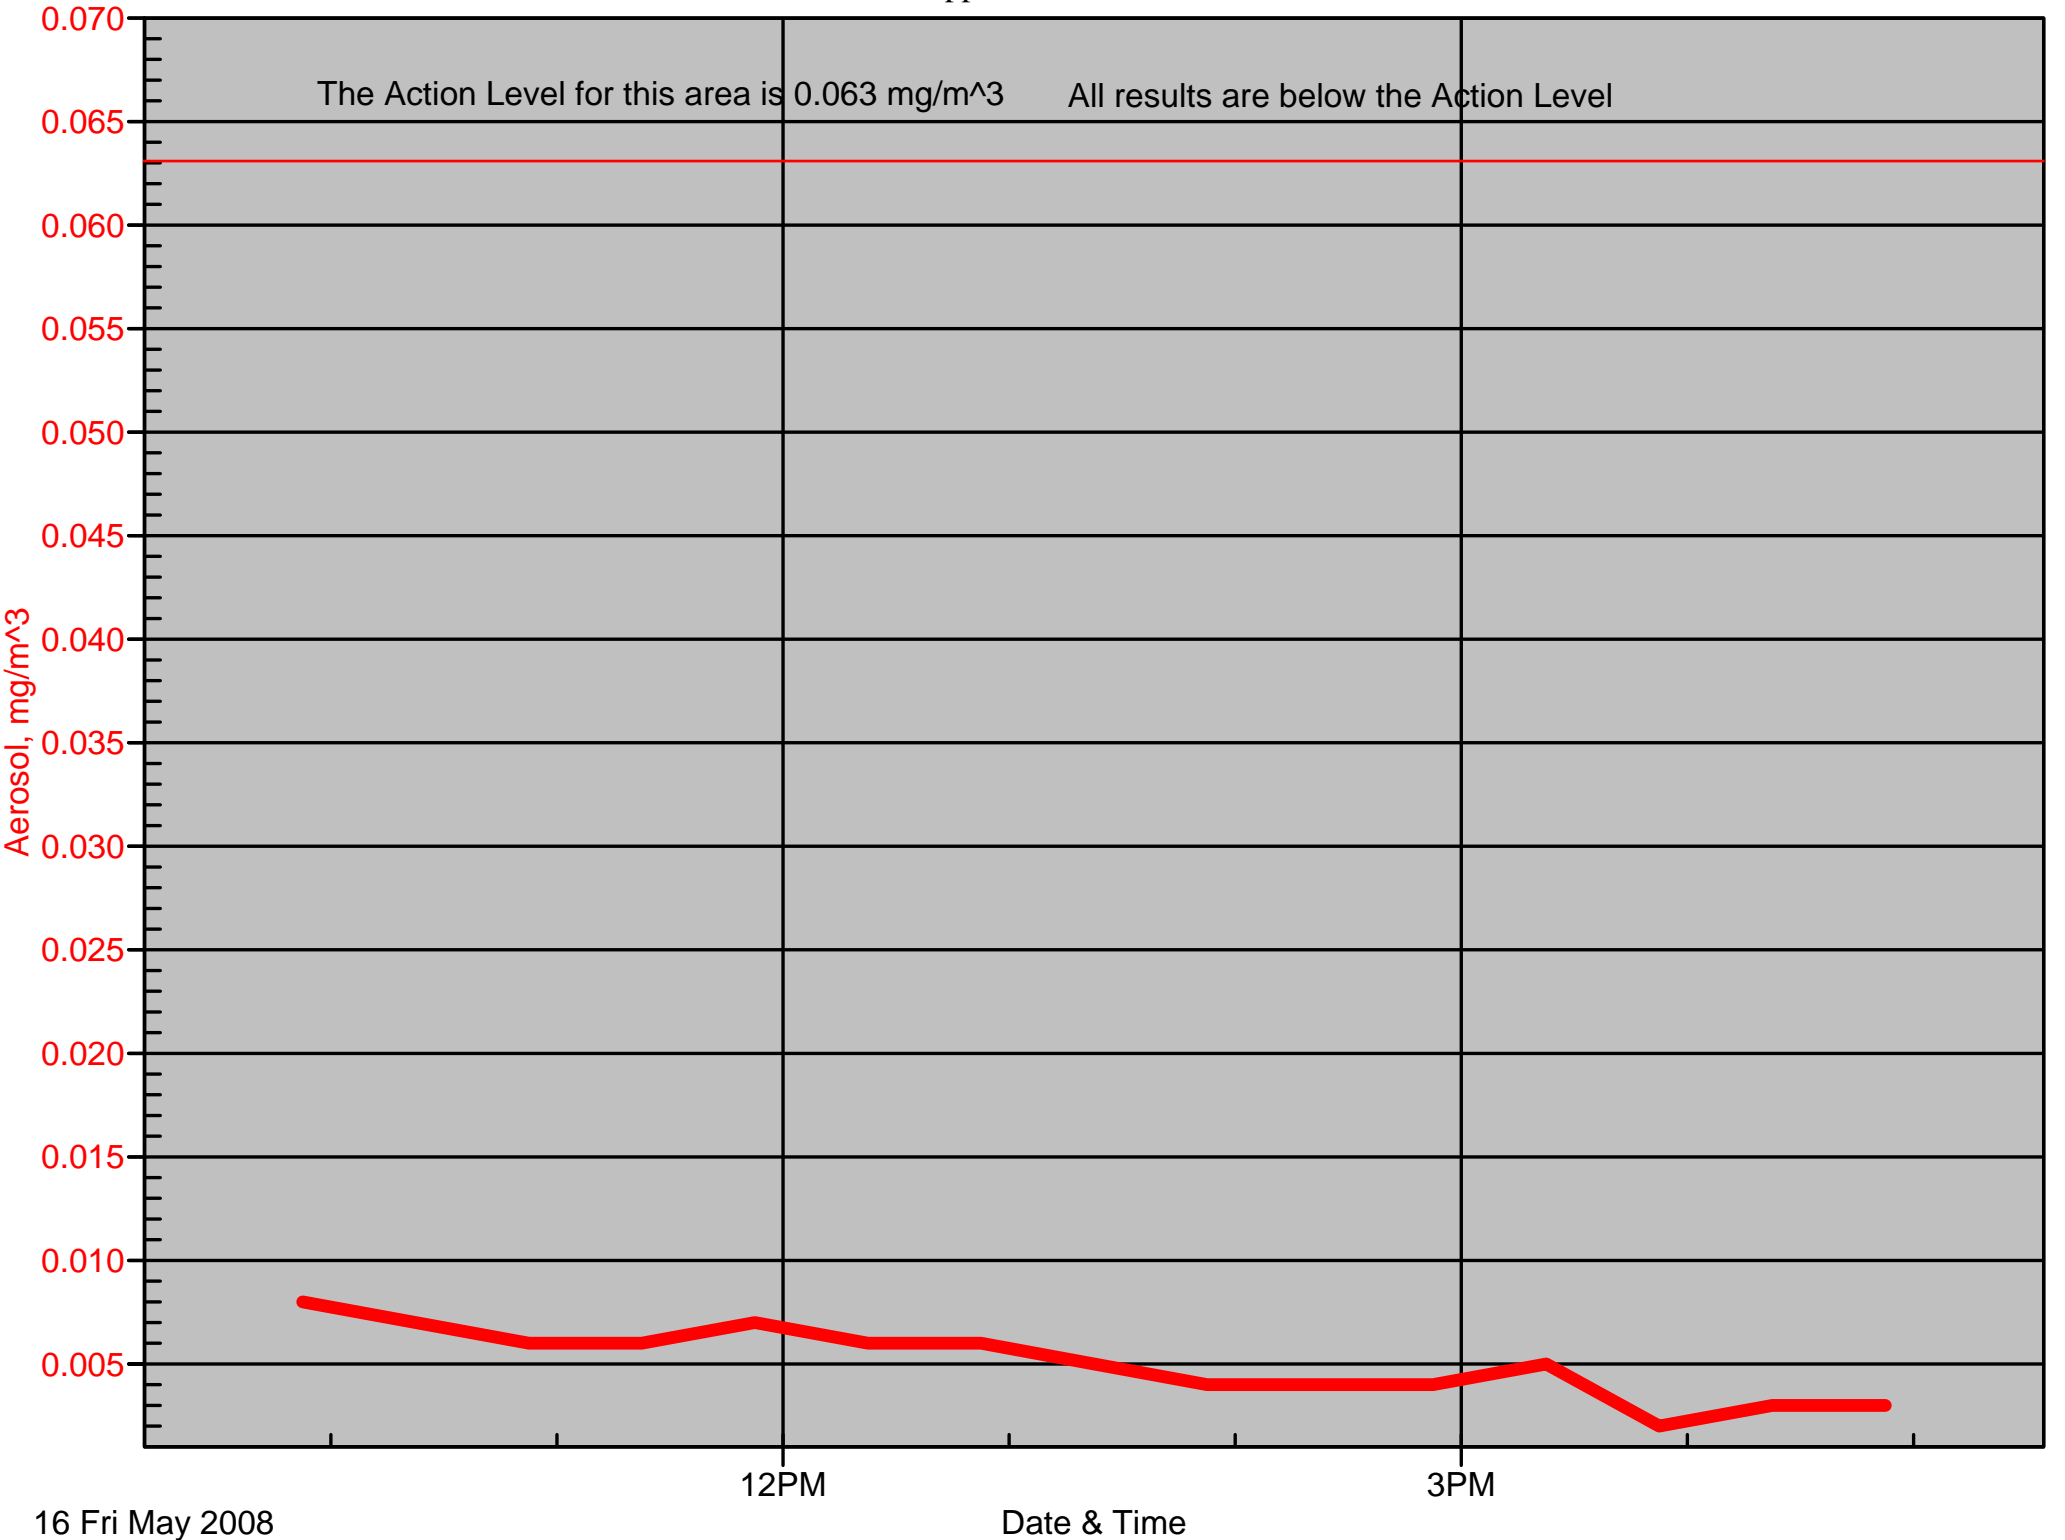

Air Monitor 5

Northeast of Guard Trailer and Parking Area

Air Monitor 2

Southeast of Delaware Street Gate

Air Monitor 3

East of Support Zone on Grove Street

Air Monitor 4

Northwest of Woodlawn Street Gate