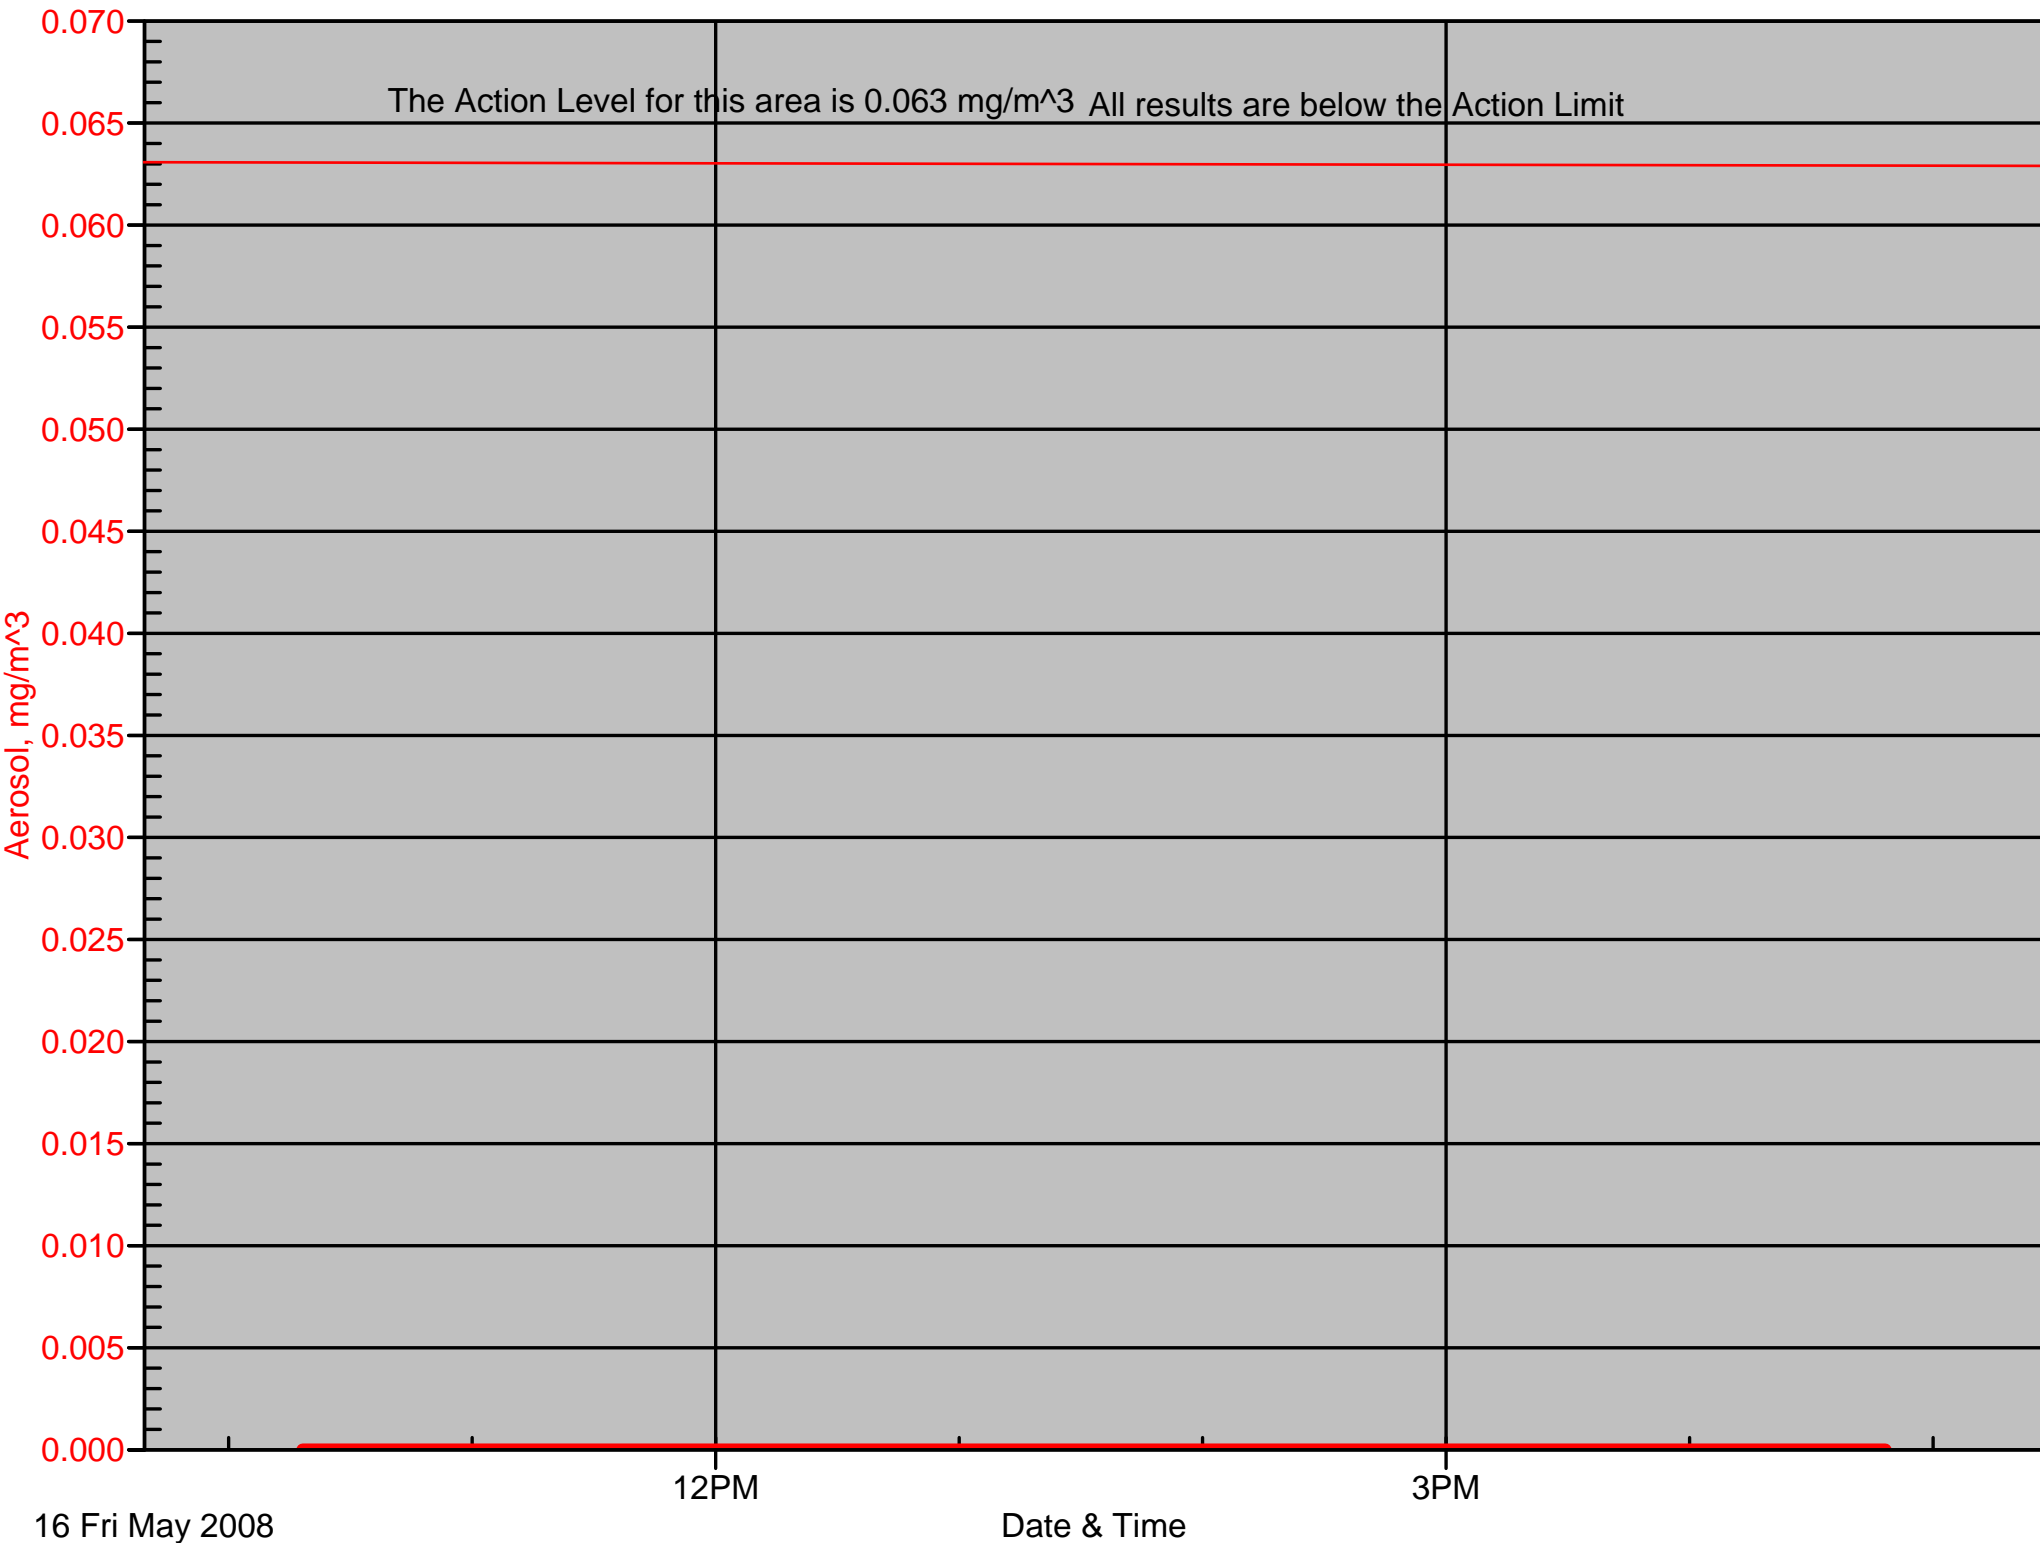

Air Monitor 5

Northeast of Guard Trailer and Parking Area

Air Monitor 2

Southeast of Delaware Street Gate

Air Monitor 3

East of Support Zone on Grove Street

Air Monitor 4

Northwest of Woodlawn Street Gate