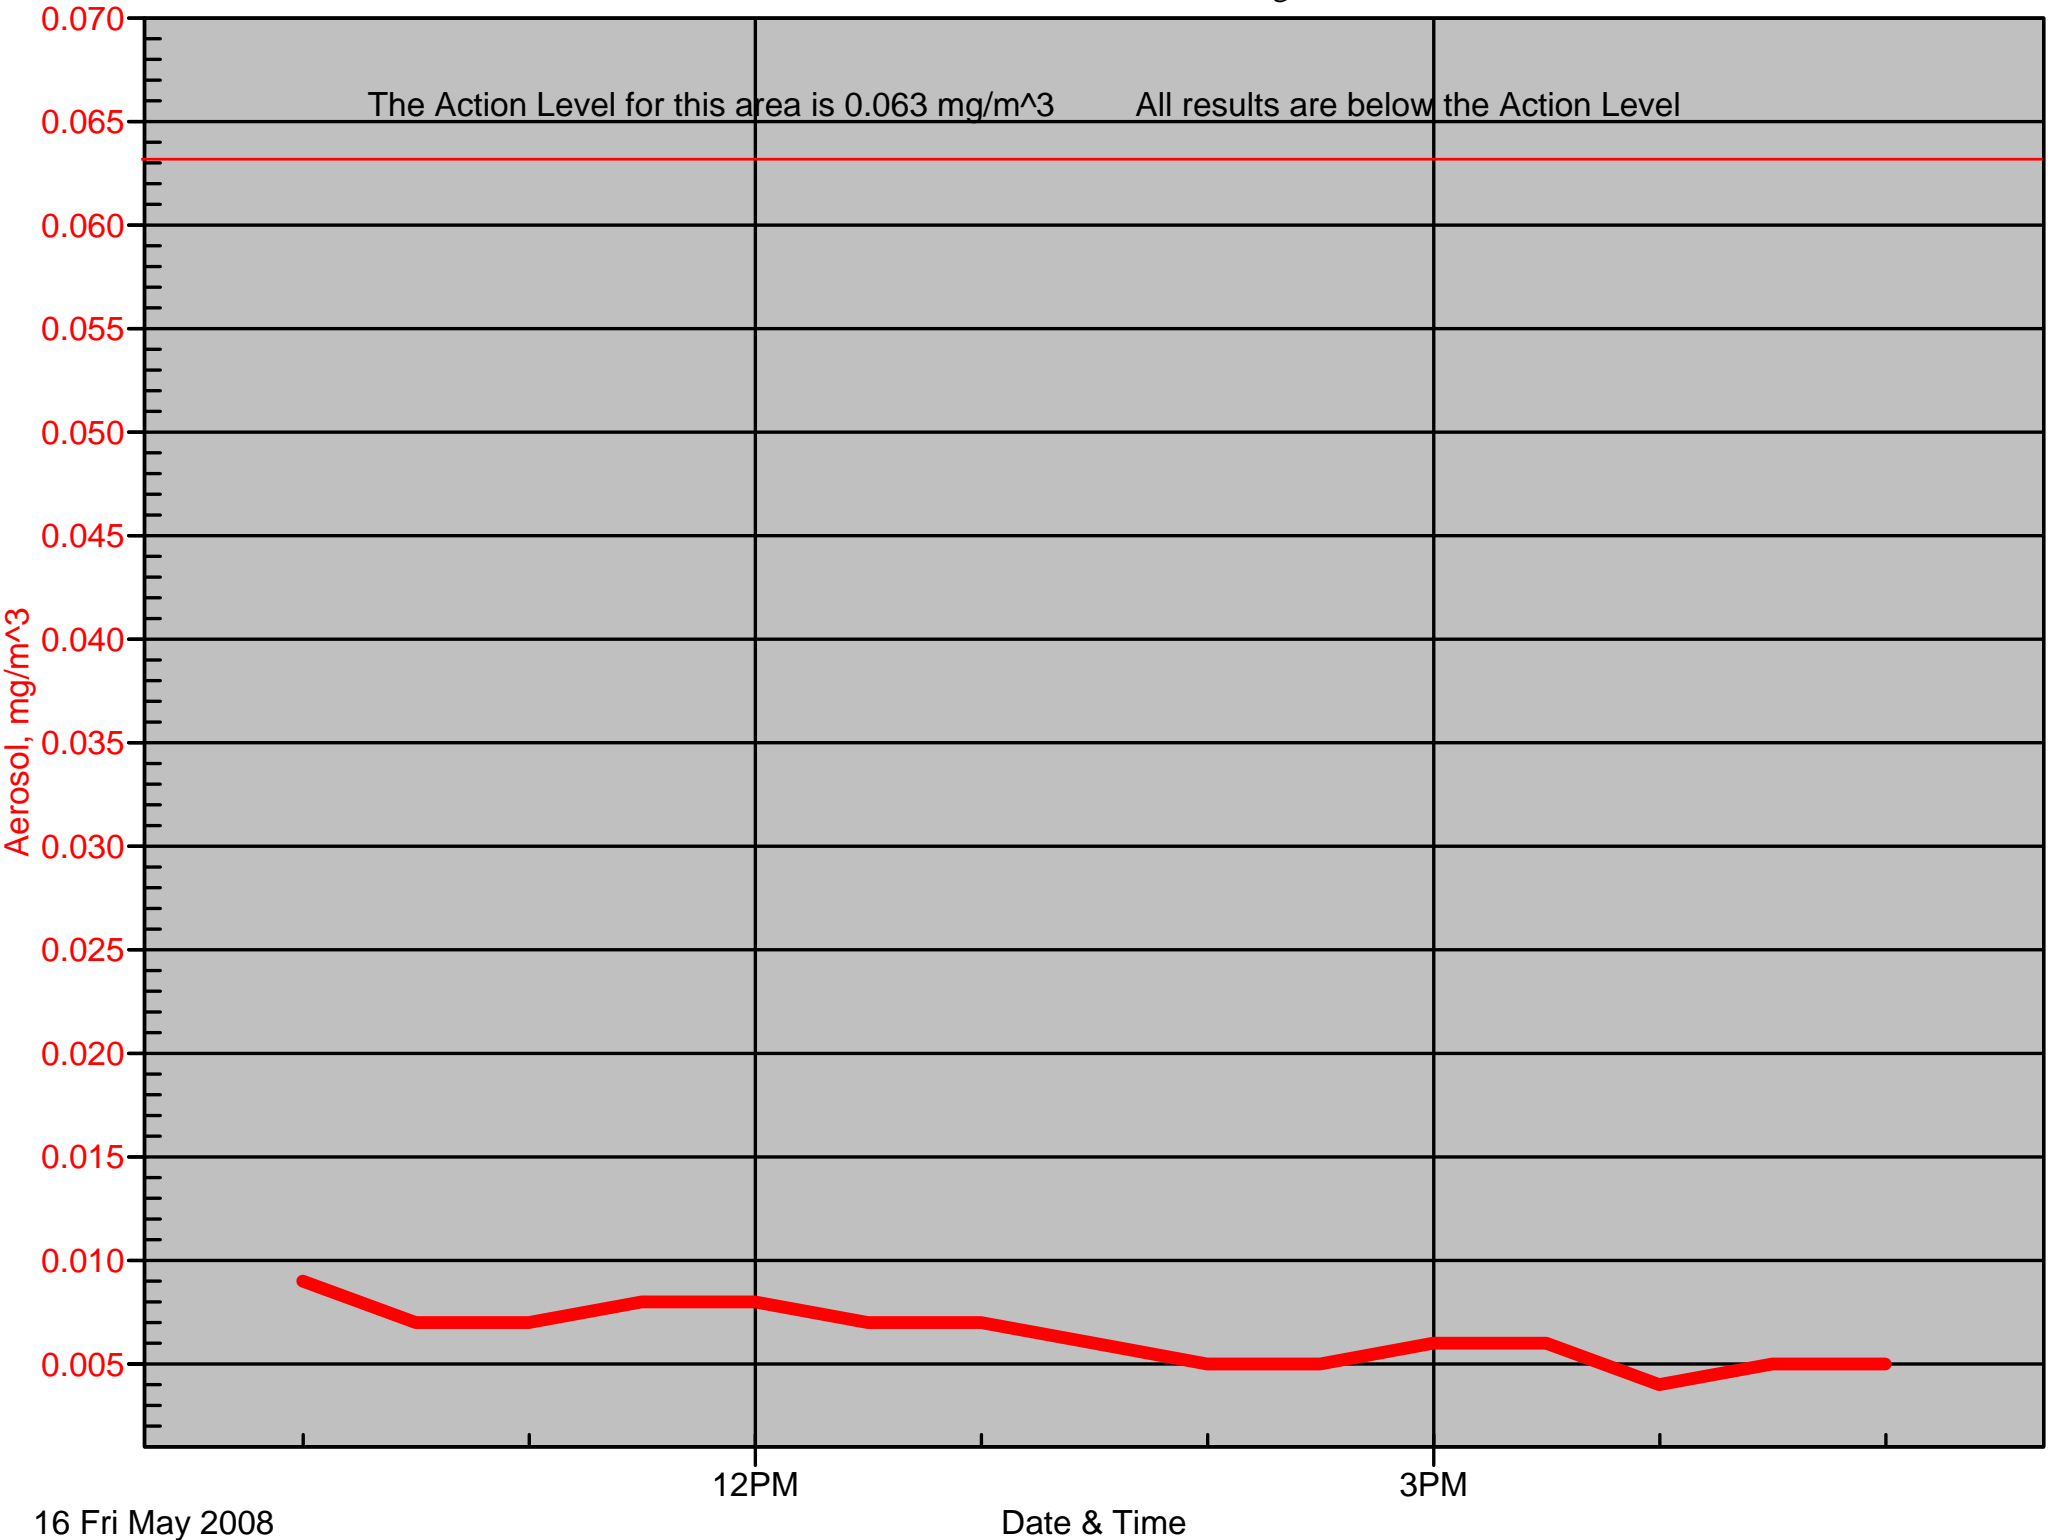

Air Monitor 5

Northeast of Guard Trailer and Parking Area

Air Monitor 2

Southeast of Delaware Street Gate

Air Monitor 3

East of Support Zone on Grove Street

Air Monitor 4

Northwest of Woodlawn Street Gate