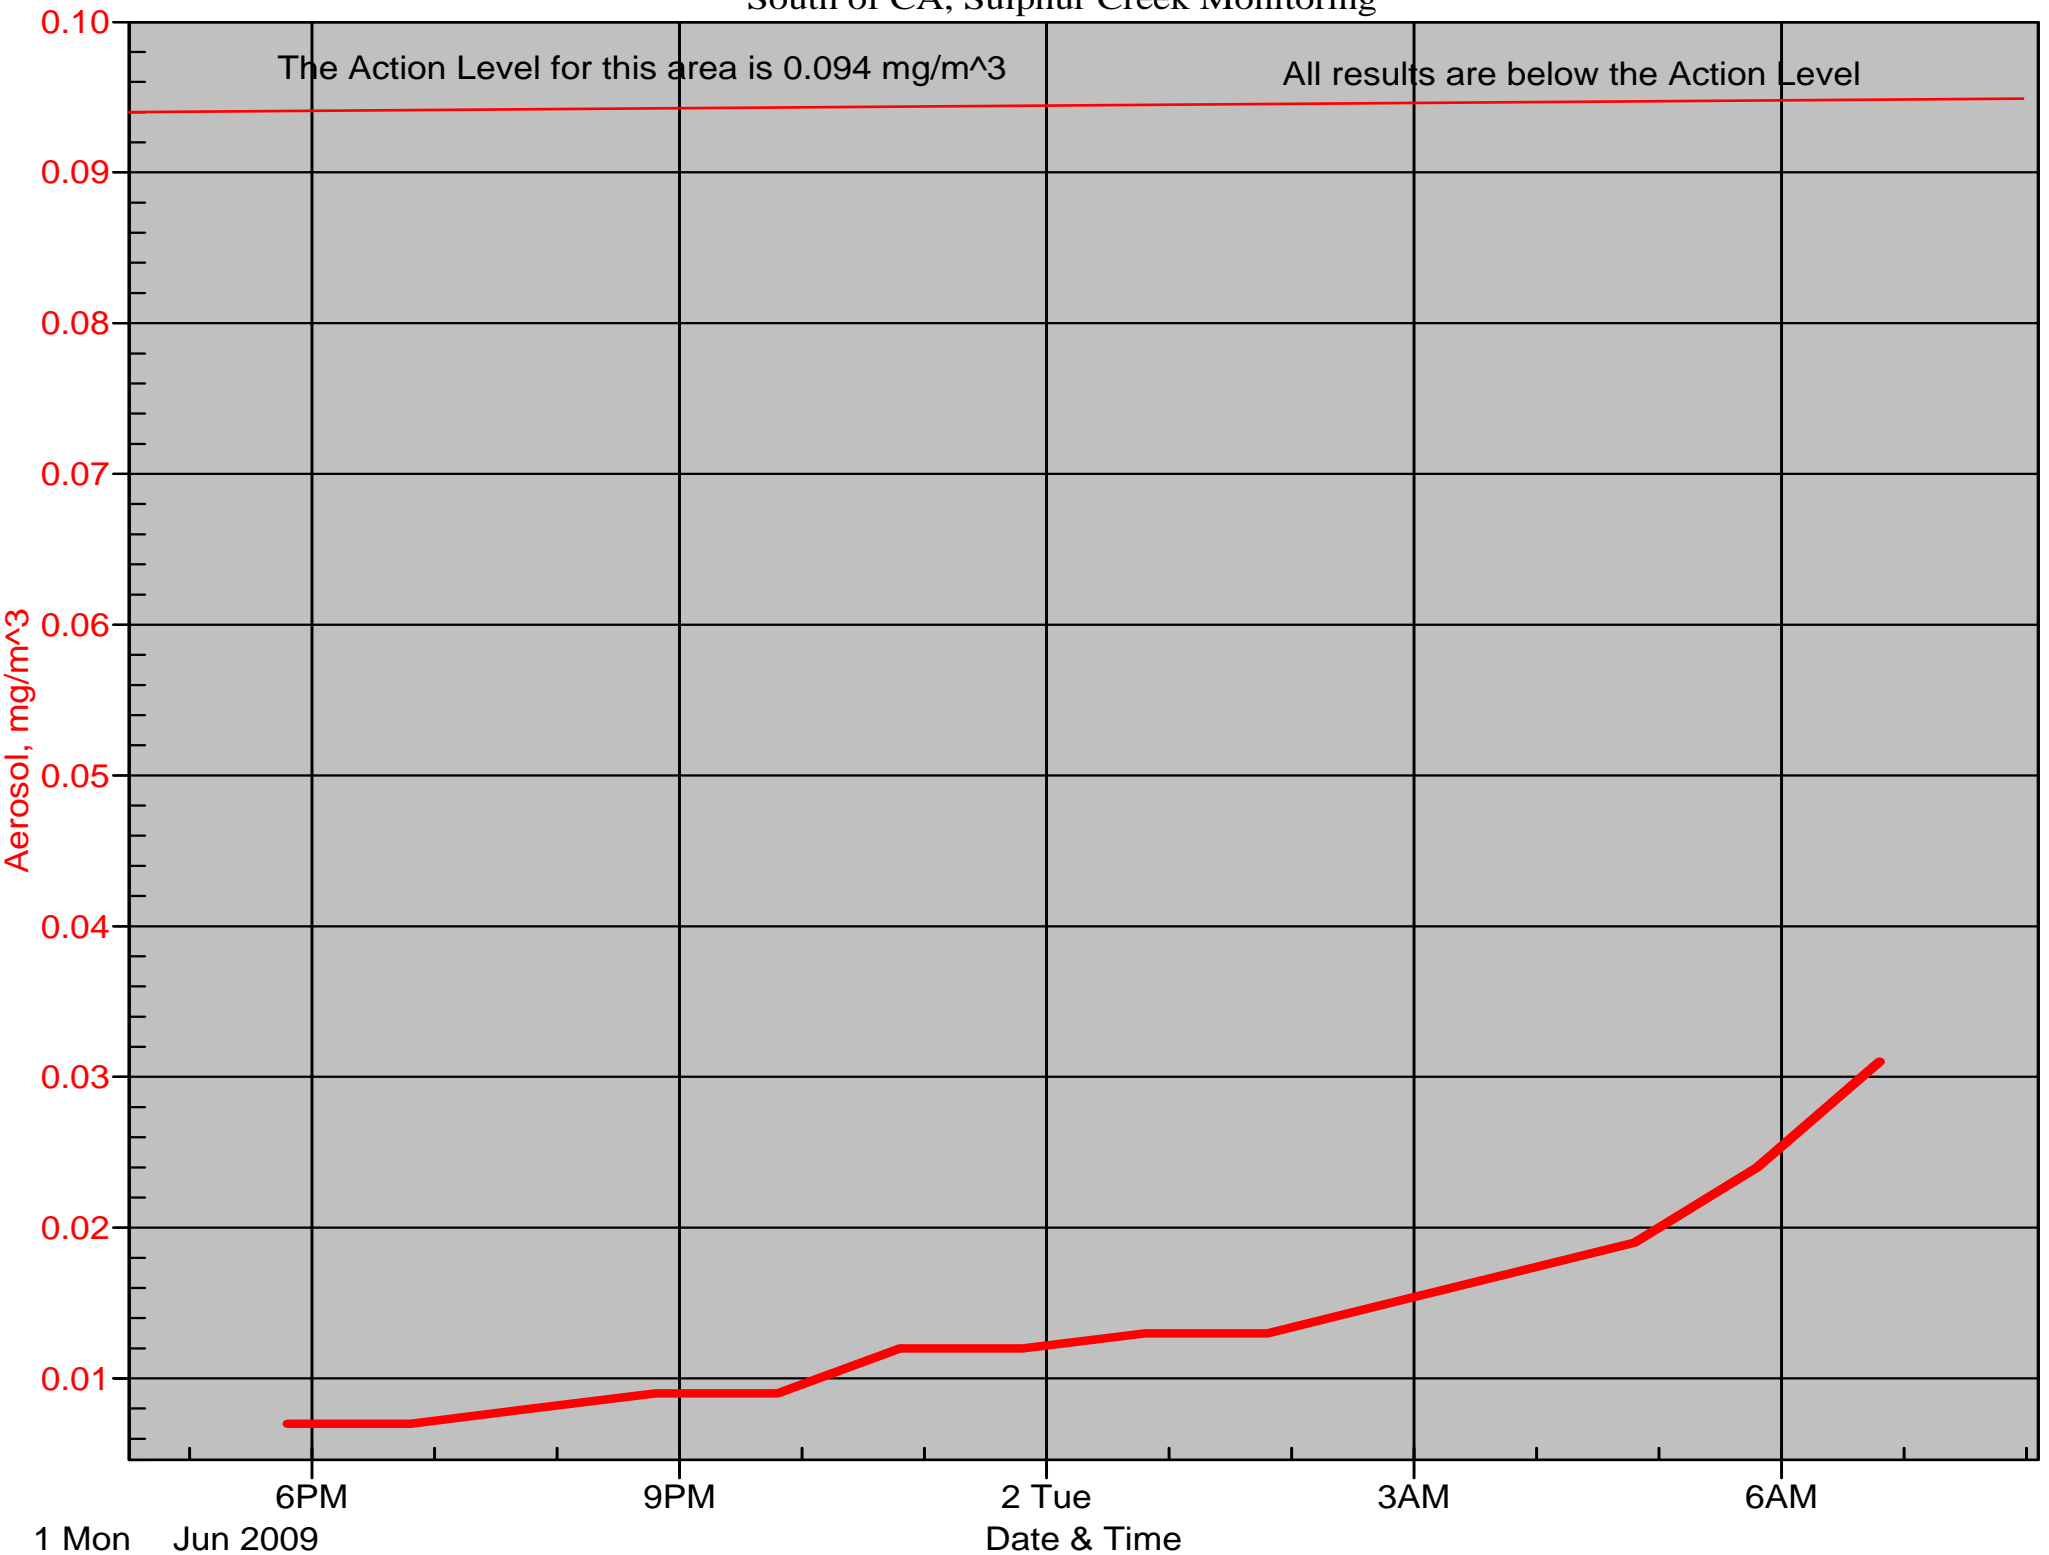

Air Monitor 1 Non-Working Hours

East of CA, Downwind of CA Material

The Action Level for this area is 0.094 mg/m³

All results are below the Action Level

1 Mon Jun 2009

Date & Time

Air Monitor 2 Non-Working Hours

South of CA, Sulphur Creek Monitoring

Air Monitor 3 Non-Working Hours

South of SWNW, Downwind of Excavation Area D/E

Air Monitor 4 Non-Working Hours

Southwest of CA, Upwind of Site