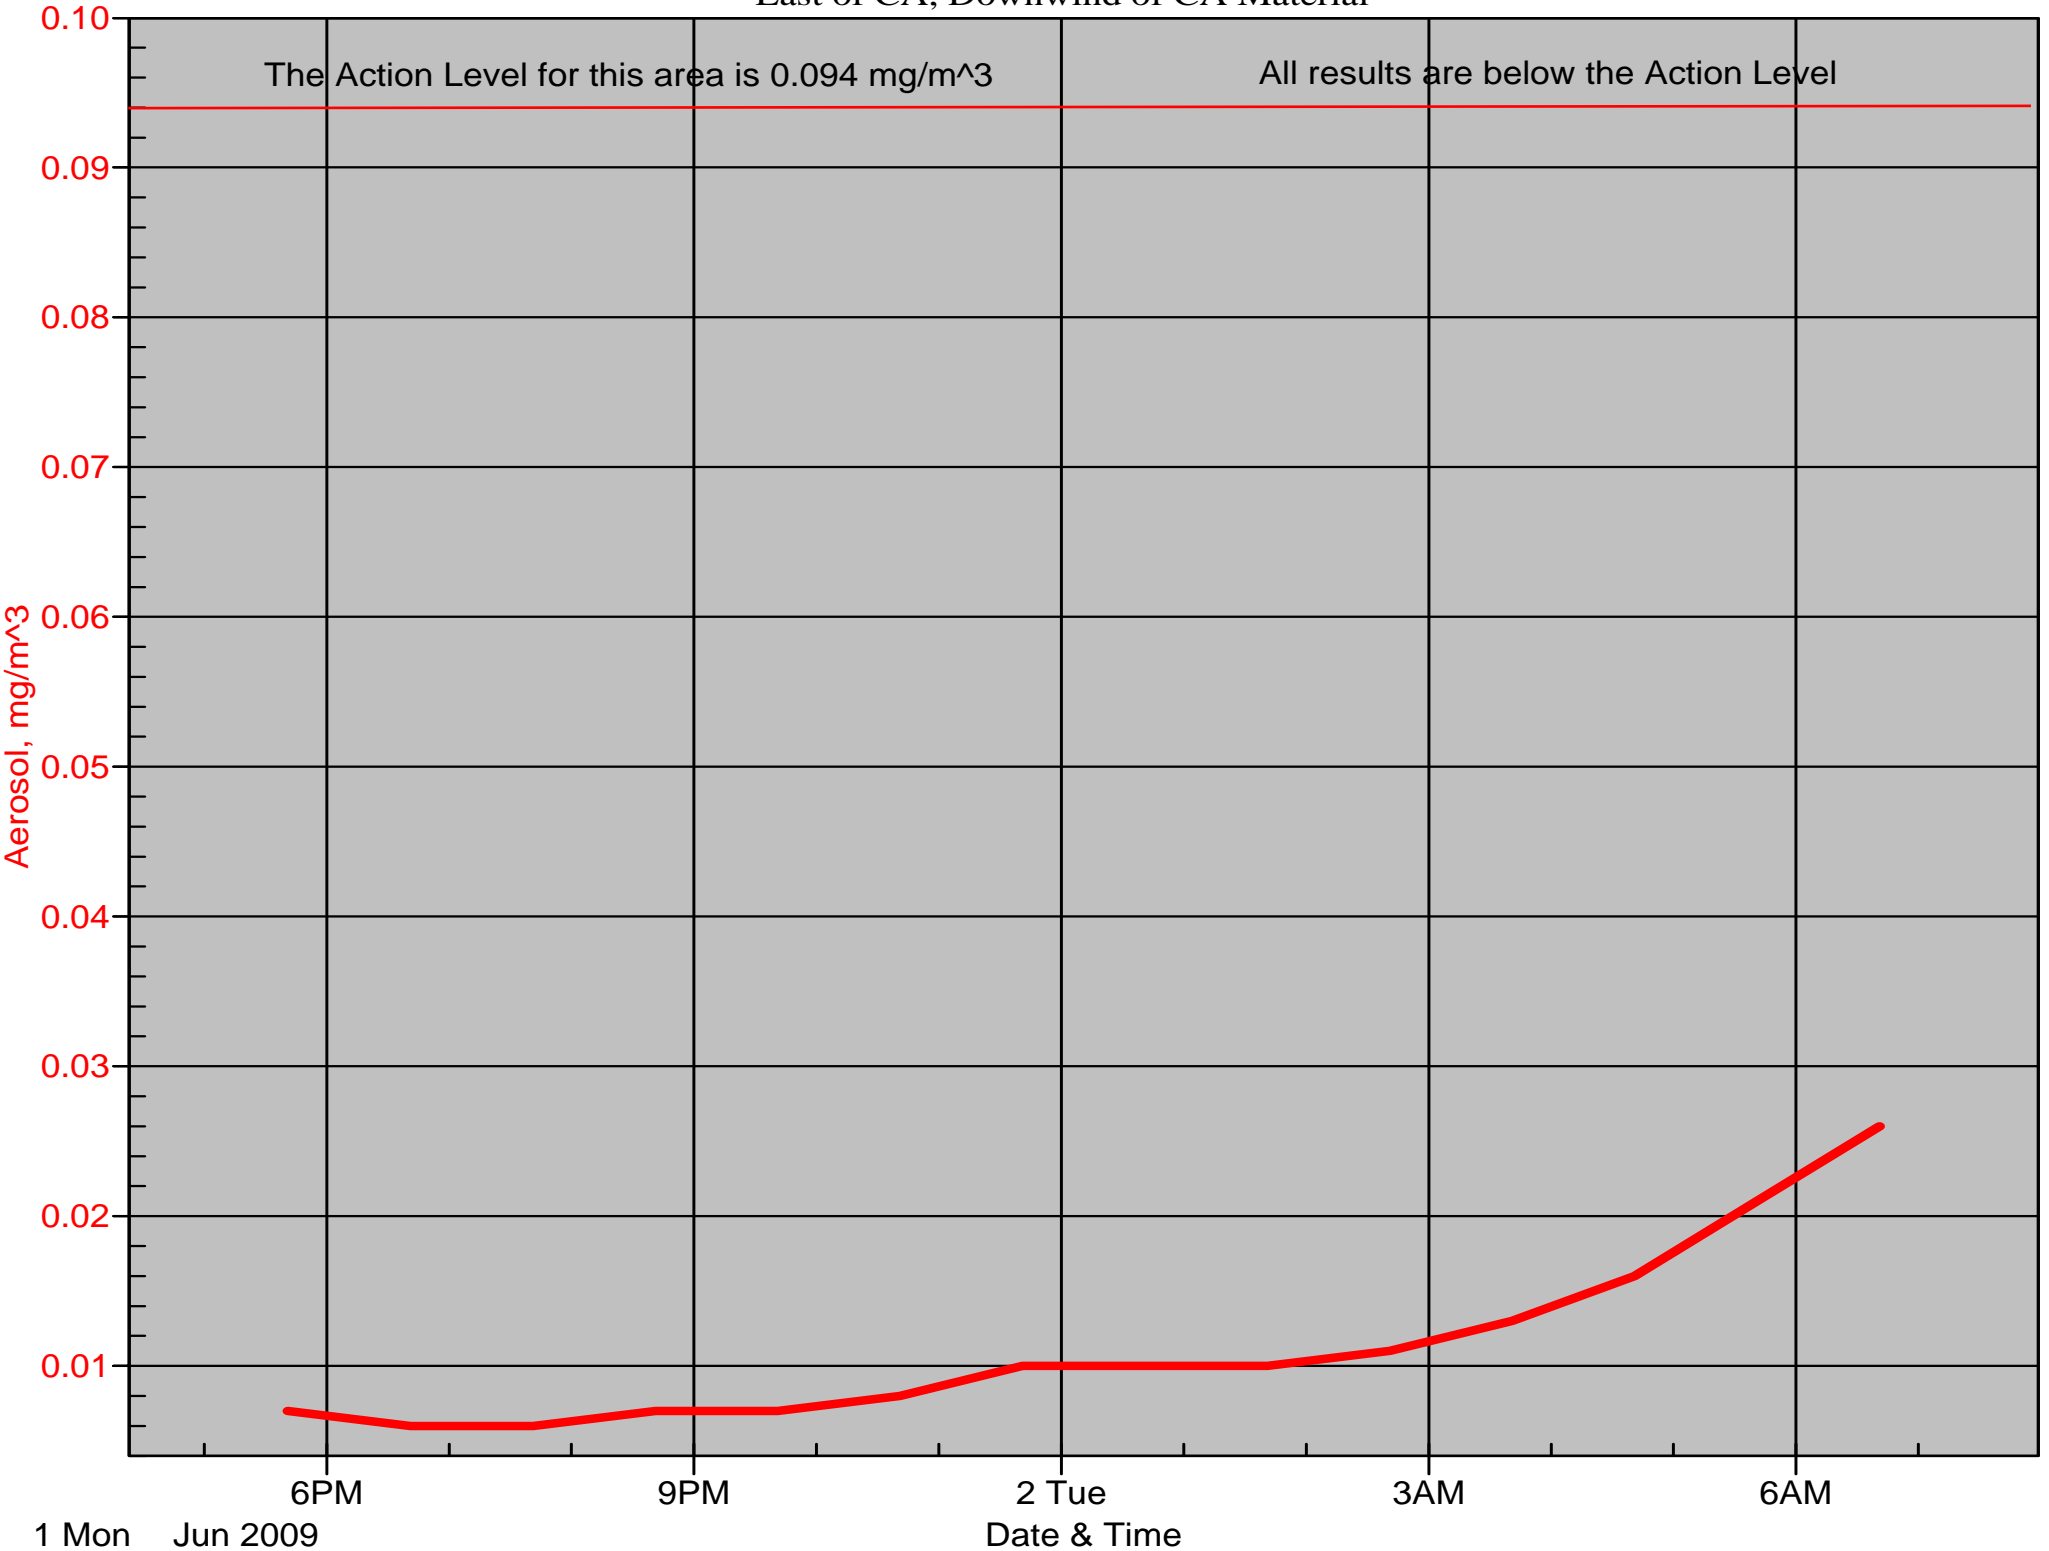

Air Monitor 1 Non-Working Hours

East of CA, Downwind of CA Material

The Action Level for this area is 0.094 mg/m³

All results are below the Action Level

1 Mon Jun 2009

Date & Time

Air Monitor 2 Non-Working Hours

South of CA, Sulphur Creek Monitoring

Air Monitor 3 Non-Working Hours

South of SWNW, Downwind of Excavation Area D/E

Air Monitor 4 Non-Working Hours

Southwest of CA, Upwind of Site