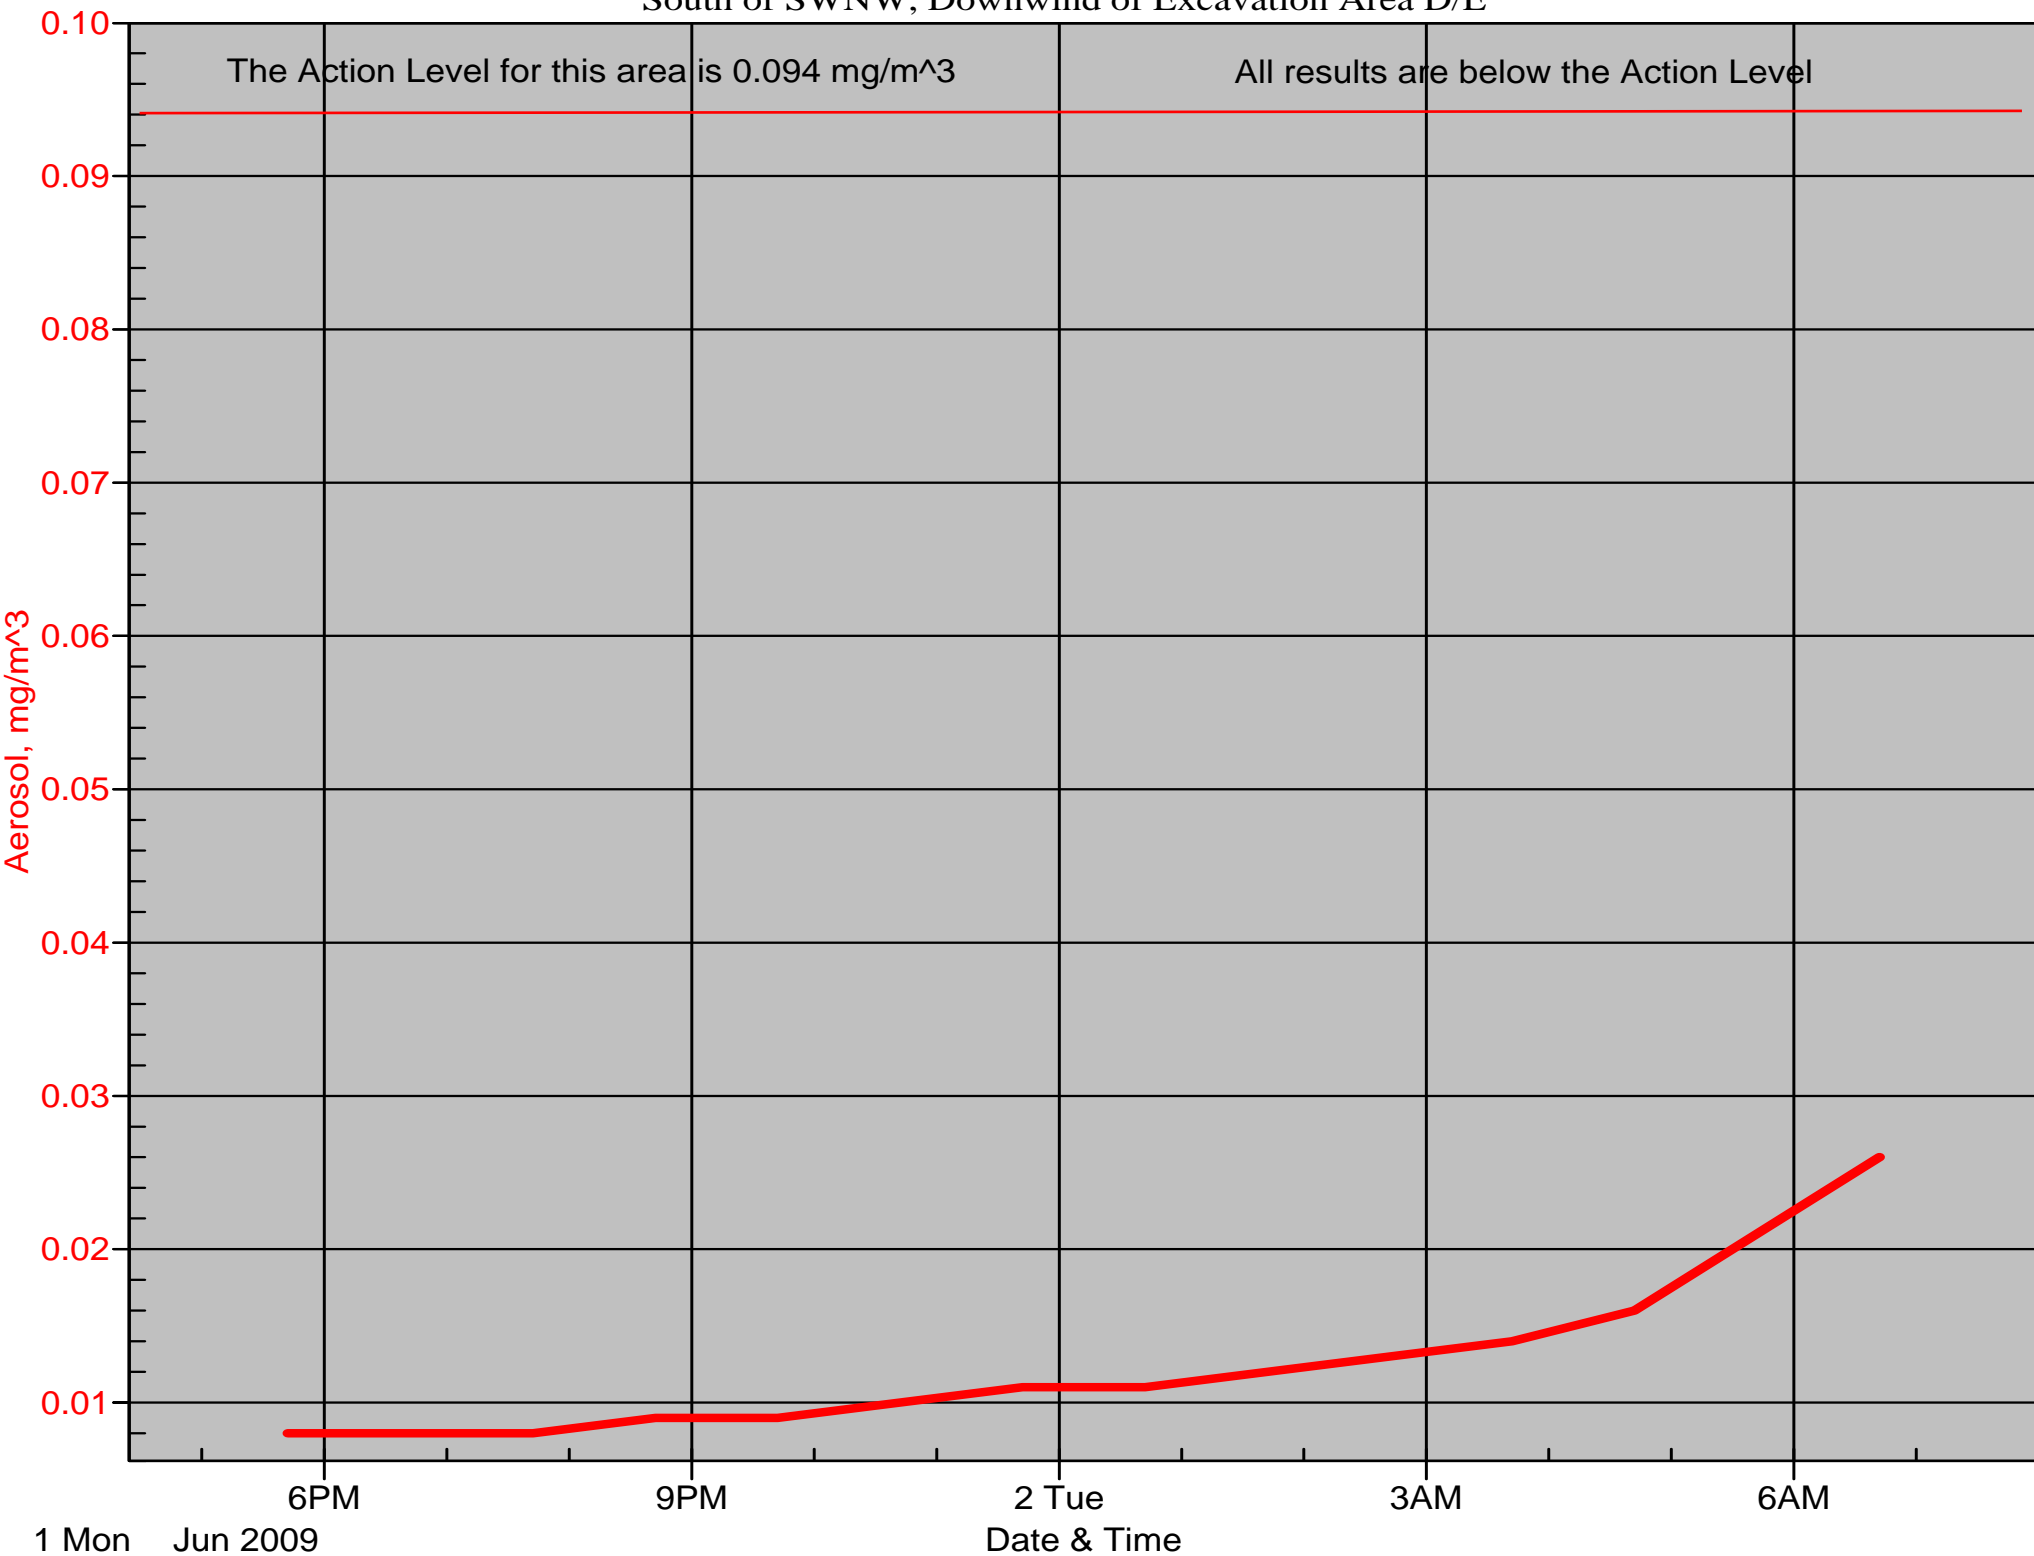

Air Monitor 1 Non-Working Hours

East of CA, Downwind of CA Material

The Action Level for this area is 0.094 mg/m³

All results are below the Action Level

1 Mon Jun 2009

Date & Time

Air Monitor 2 Non-Working Hours

South of CA, Sulphur Creek Monitoring

Air Monitor 3 Non-Working Hours

South of SWNW, Downwind of Excavation Area D/E

Air Monitor 4 Non-Working Hours

Southwest of CA, Upwind of Site