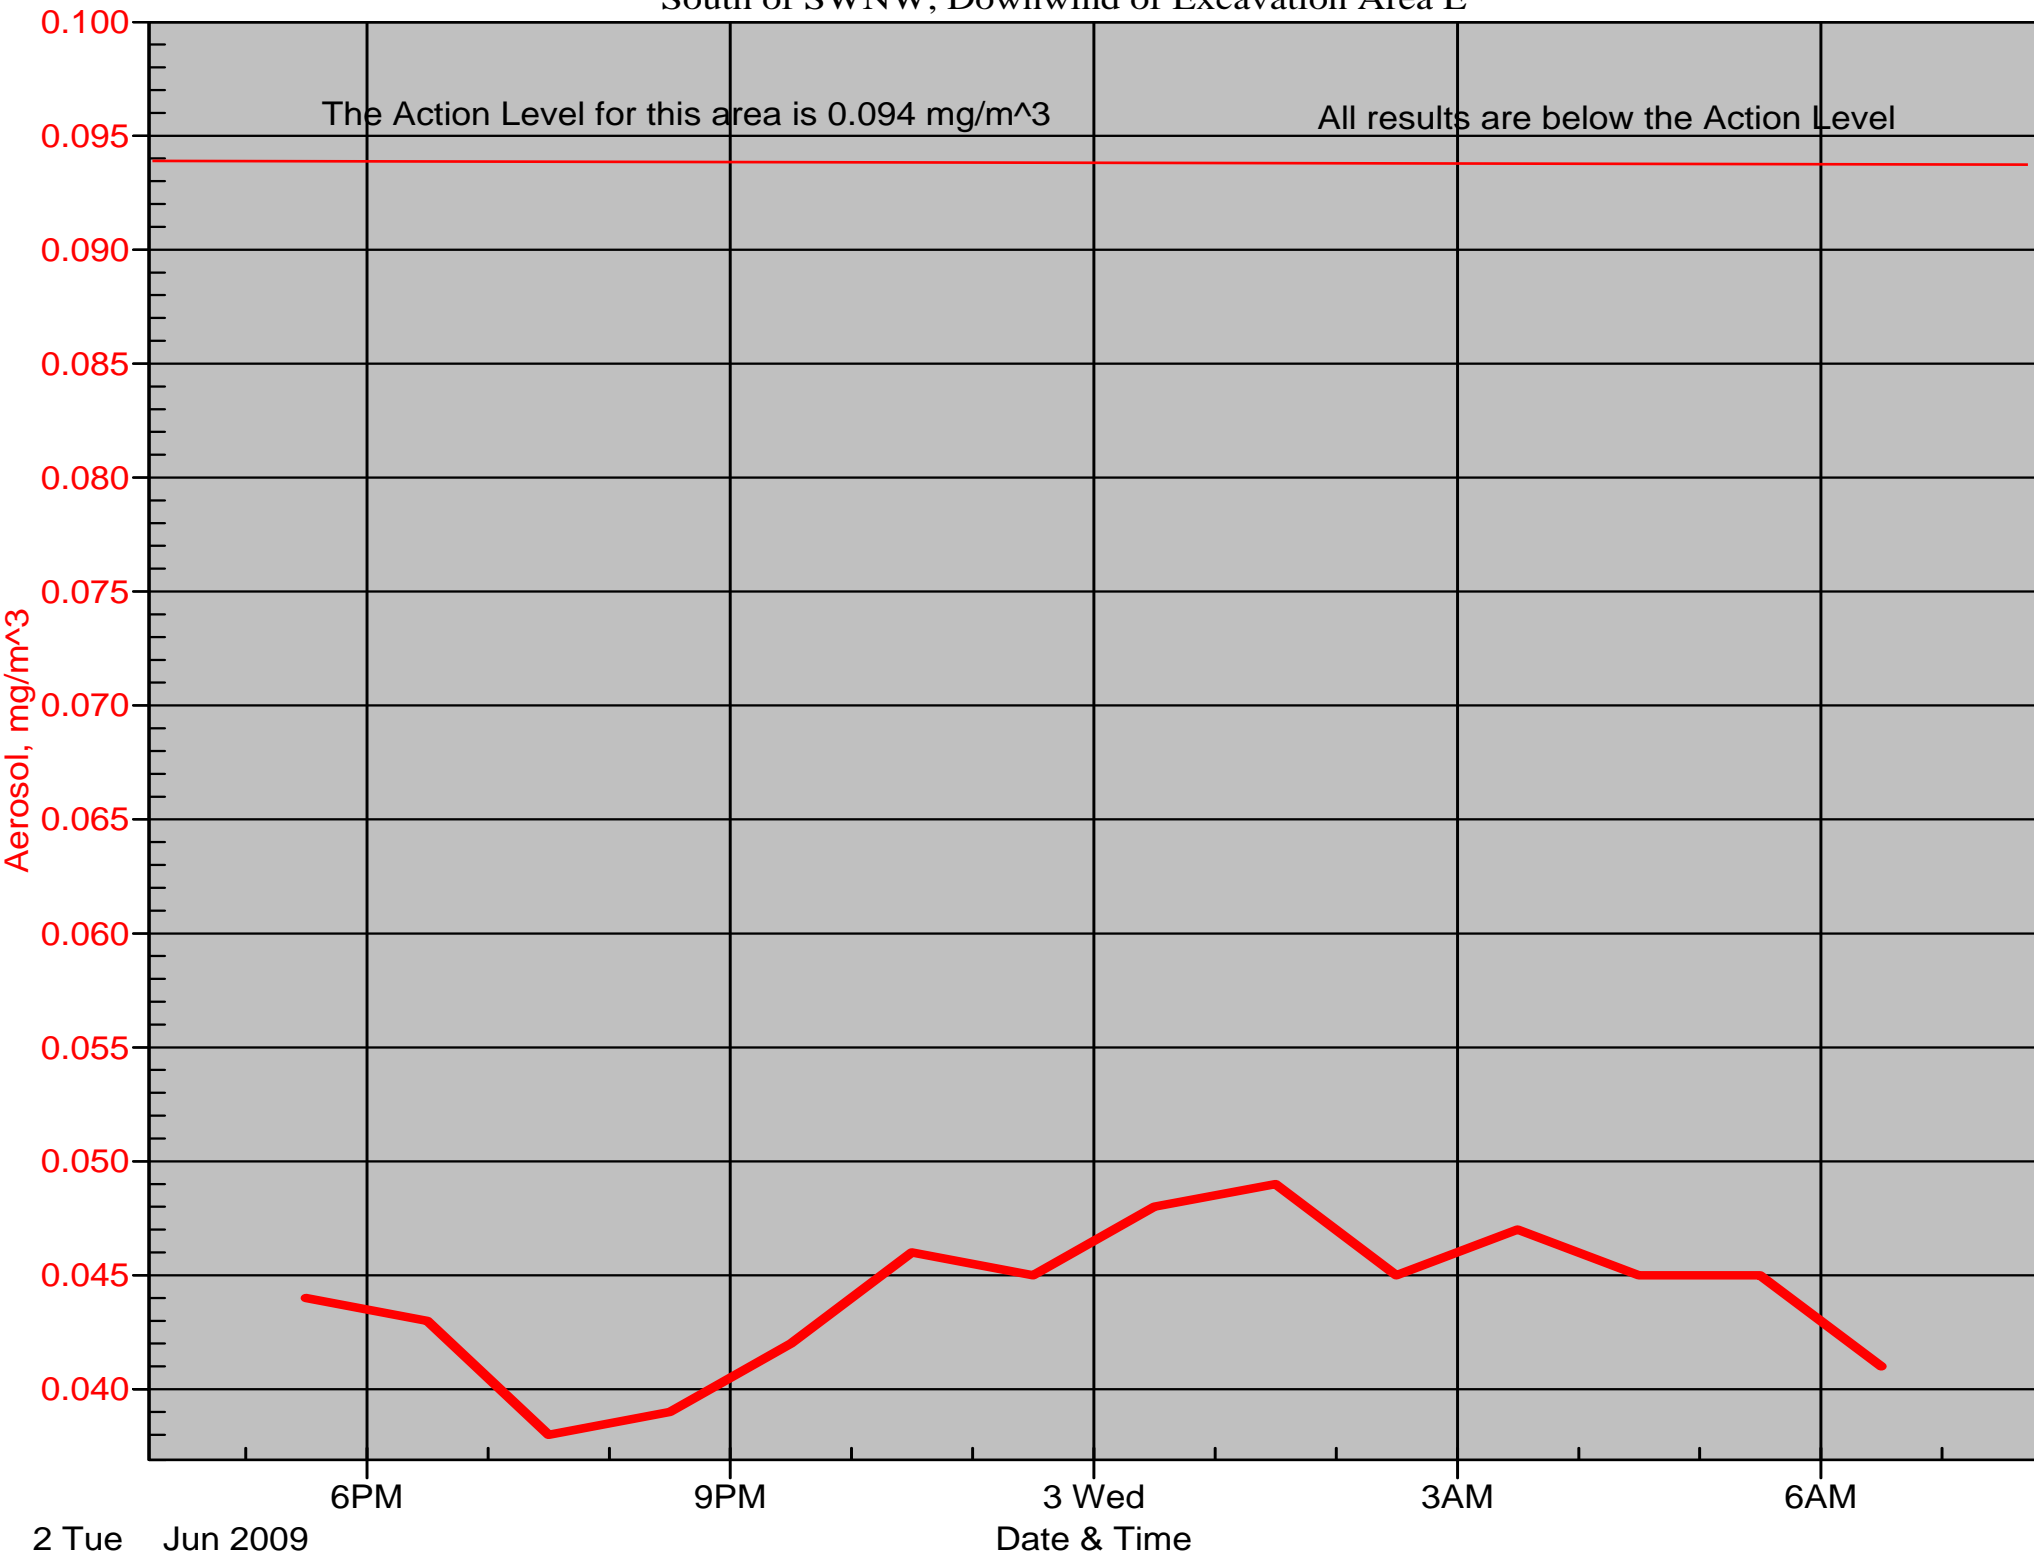

Air Monitor 1 Non-Working Hours

East of CA, Downwind of CA Material

Air Monitor 2 Non-Working Hours

South of CA, Sulphur Creek Monitoring

Air Monitor 3 Non-Working Hours

South of SWNW, Downwind of Excavation Area E

Air Monitor 4 Non-Working Hours

Southwest of CA, Upwind of Site