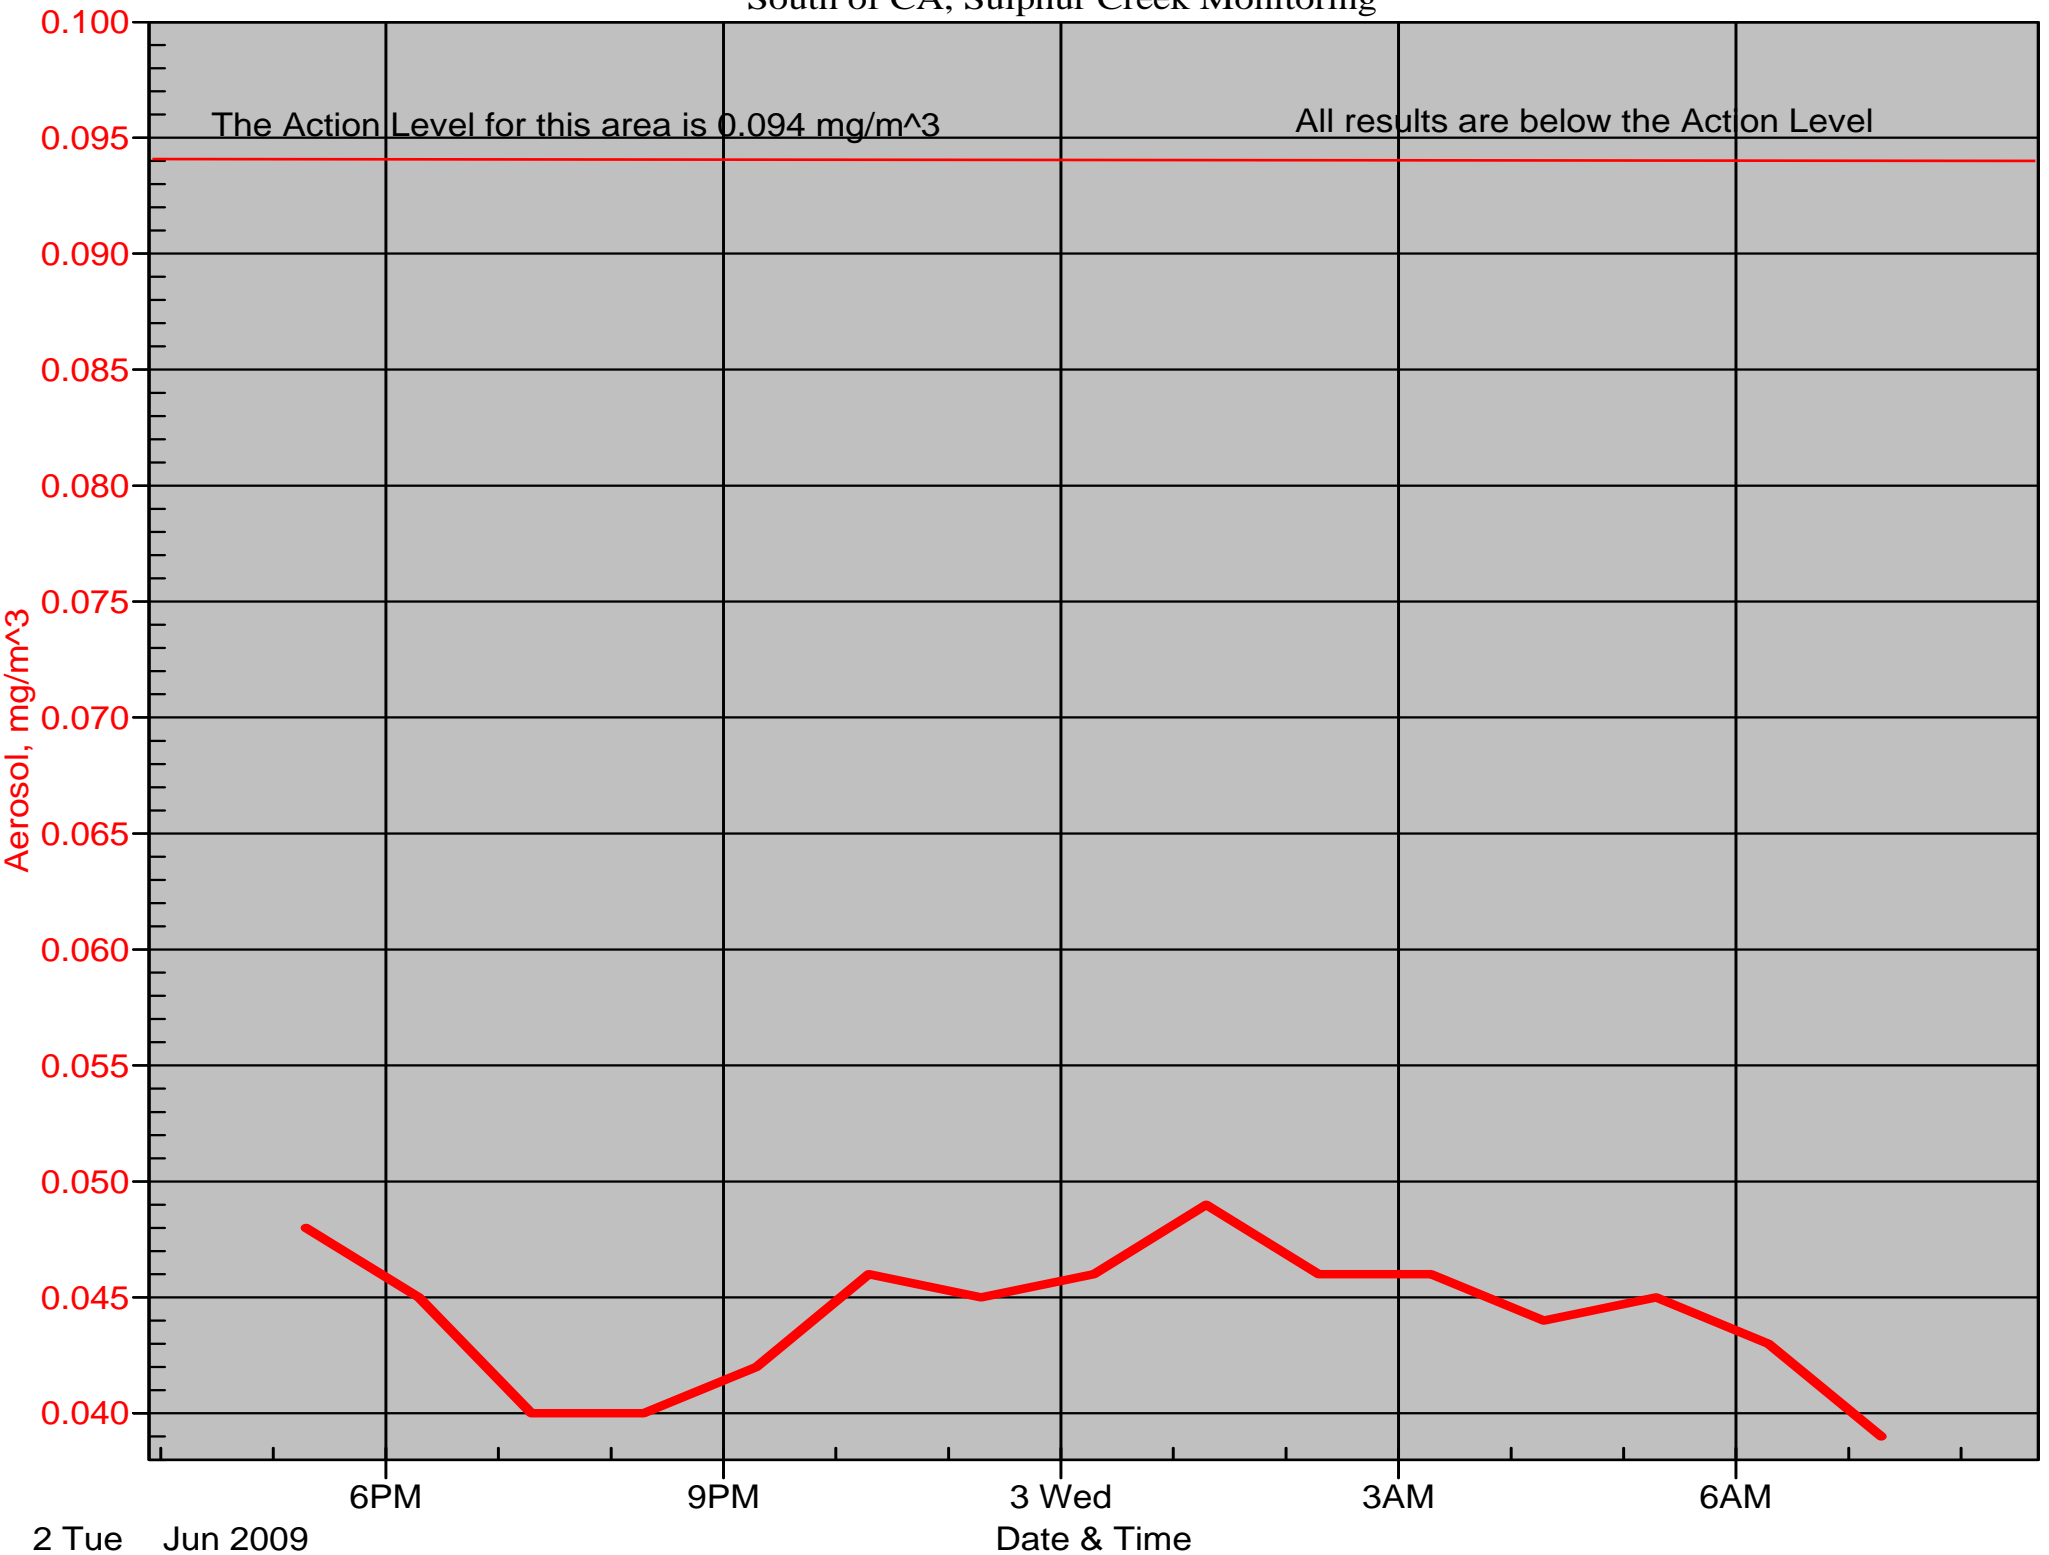

Air Monitor 1 Non-Working Hours

East of CA, Downwind of CA Material

Air Monitor 2 Non-Working Hours

South of CA, Sulphur Creek Monitoring

Air Monitor 3 Non-Working Hours

South of SWNW, Downwind of Excavation Area E

Air Monitor 4 Non-Working Hours

Southwest of CA, Upwind of Site