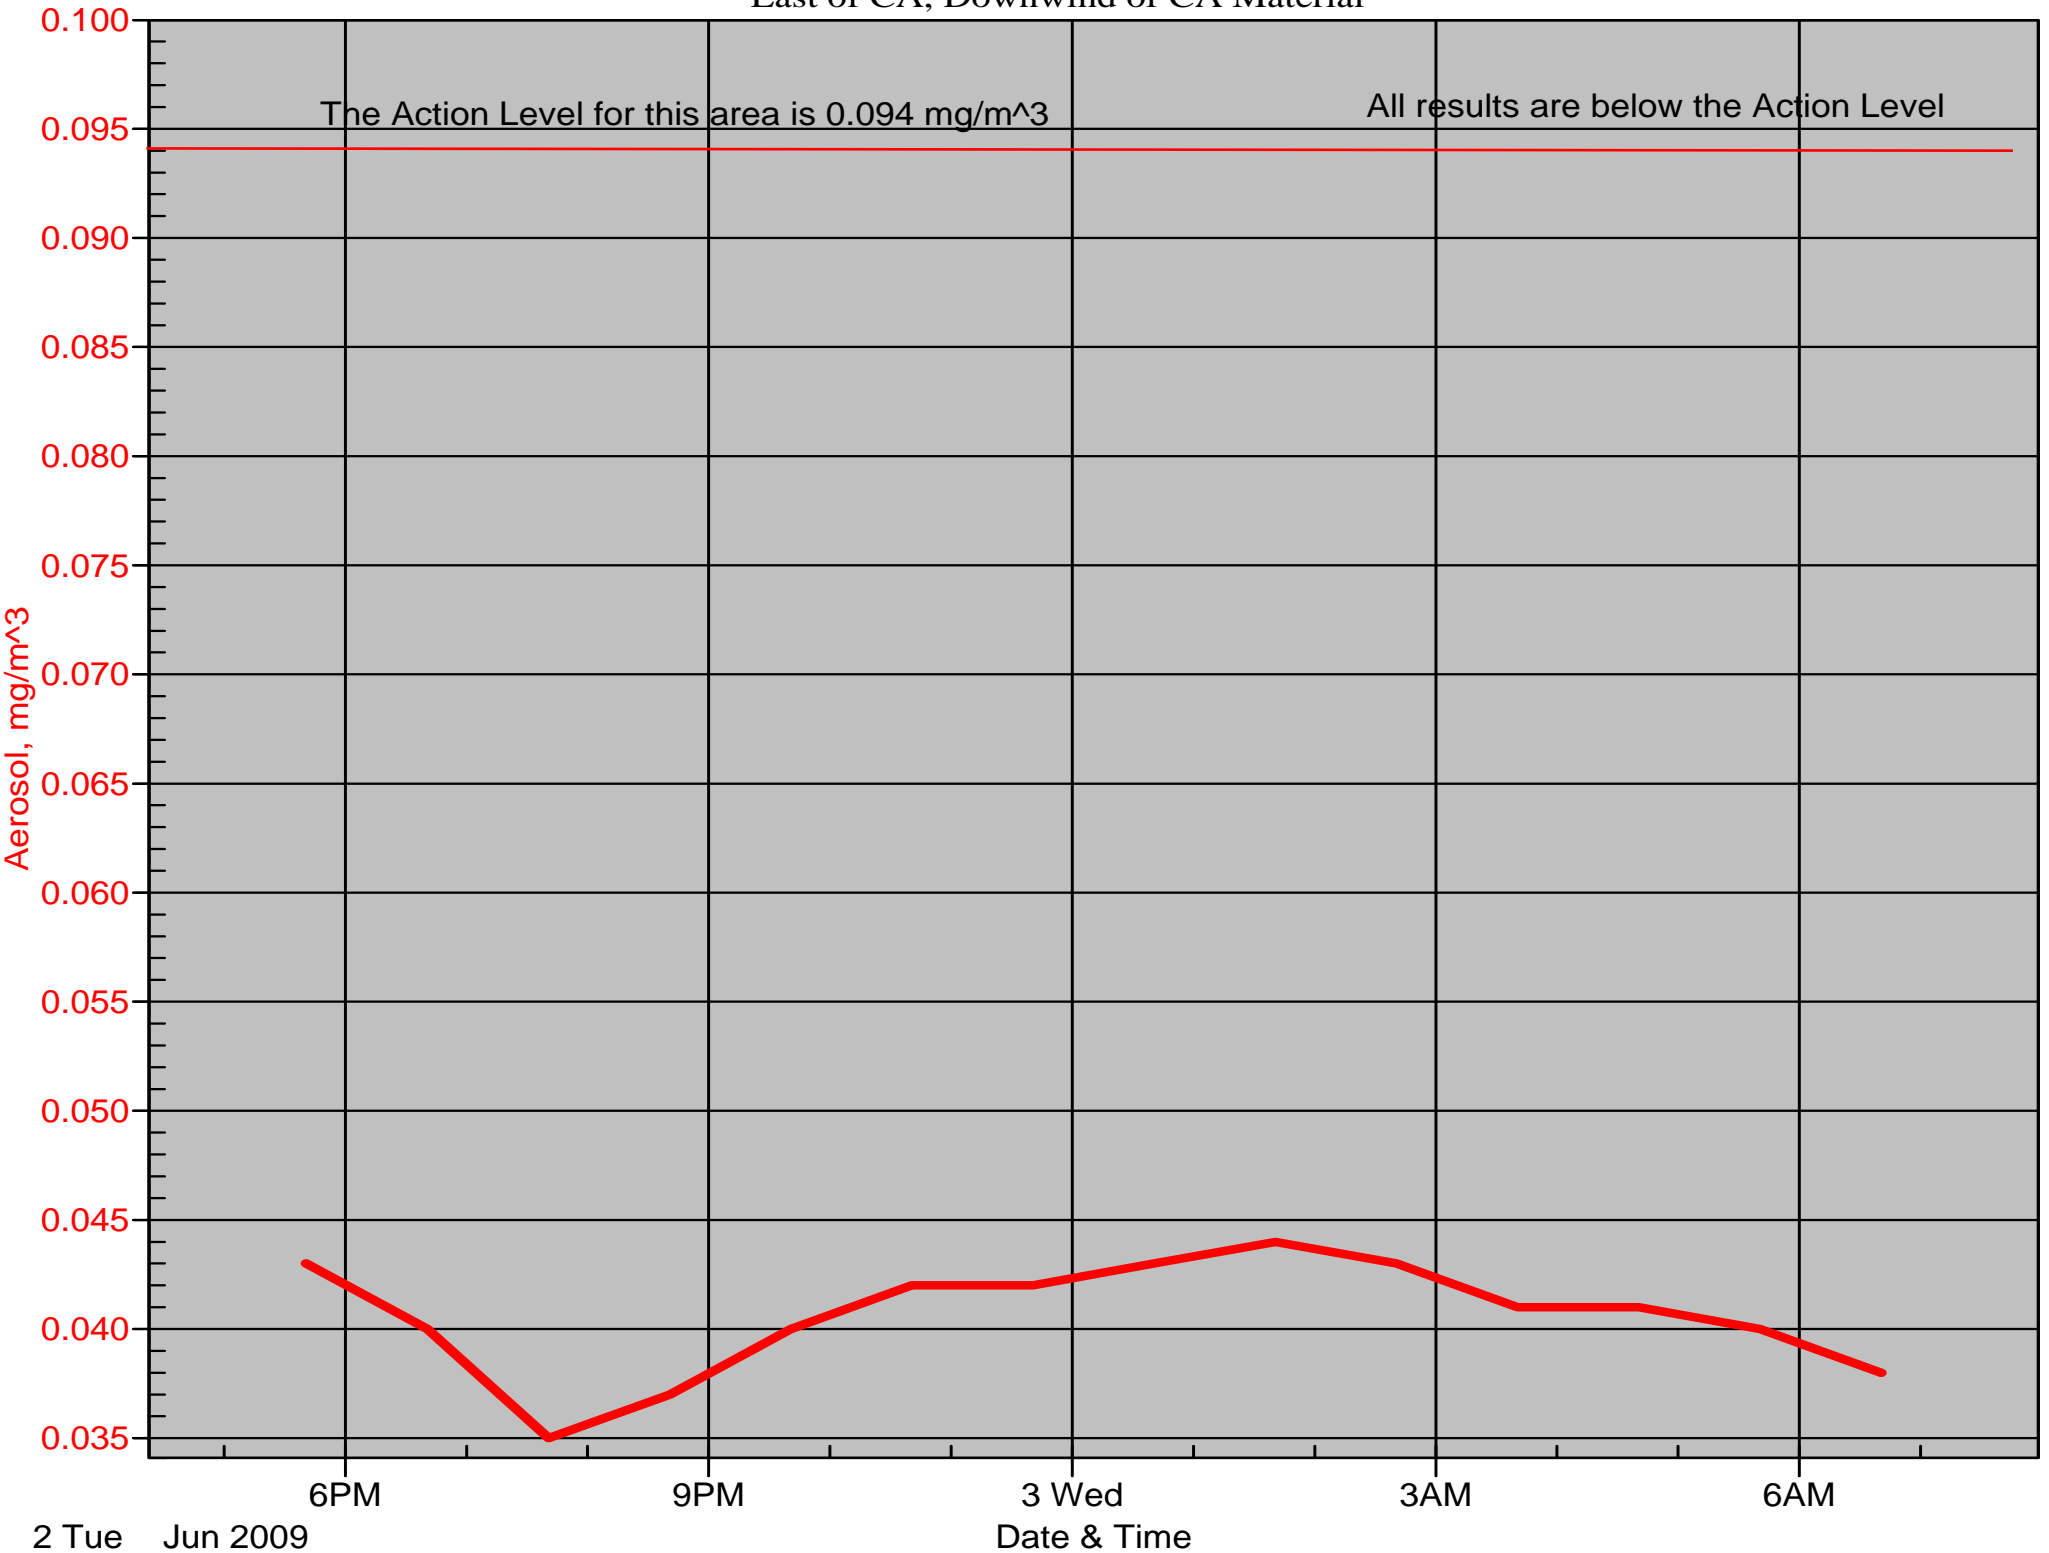

Air Monitor 1 Non-Working Hours

East of CA, Downwind of CA Material

Air Monitor 2 Non-Working Hours

South of CA, Sulphur Creek Monitoring

Air Monitor 3 Non-Working Hours

South of SWNW, Downwind of Excavation Area E

Air Monitor 4 Non-Working Hours

Southwest of CA, Upwind of Site