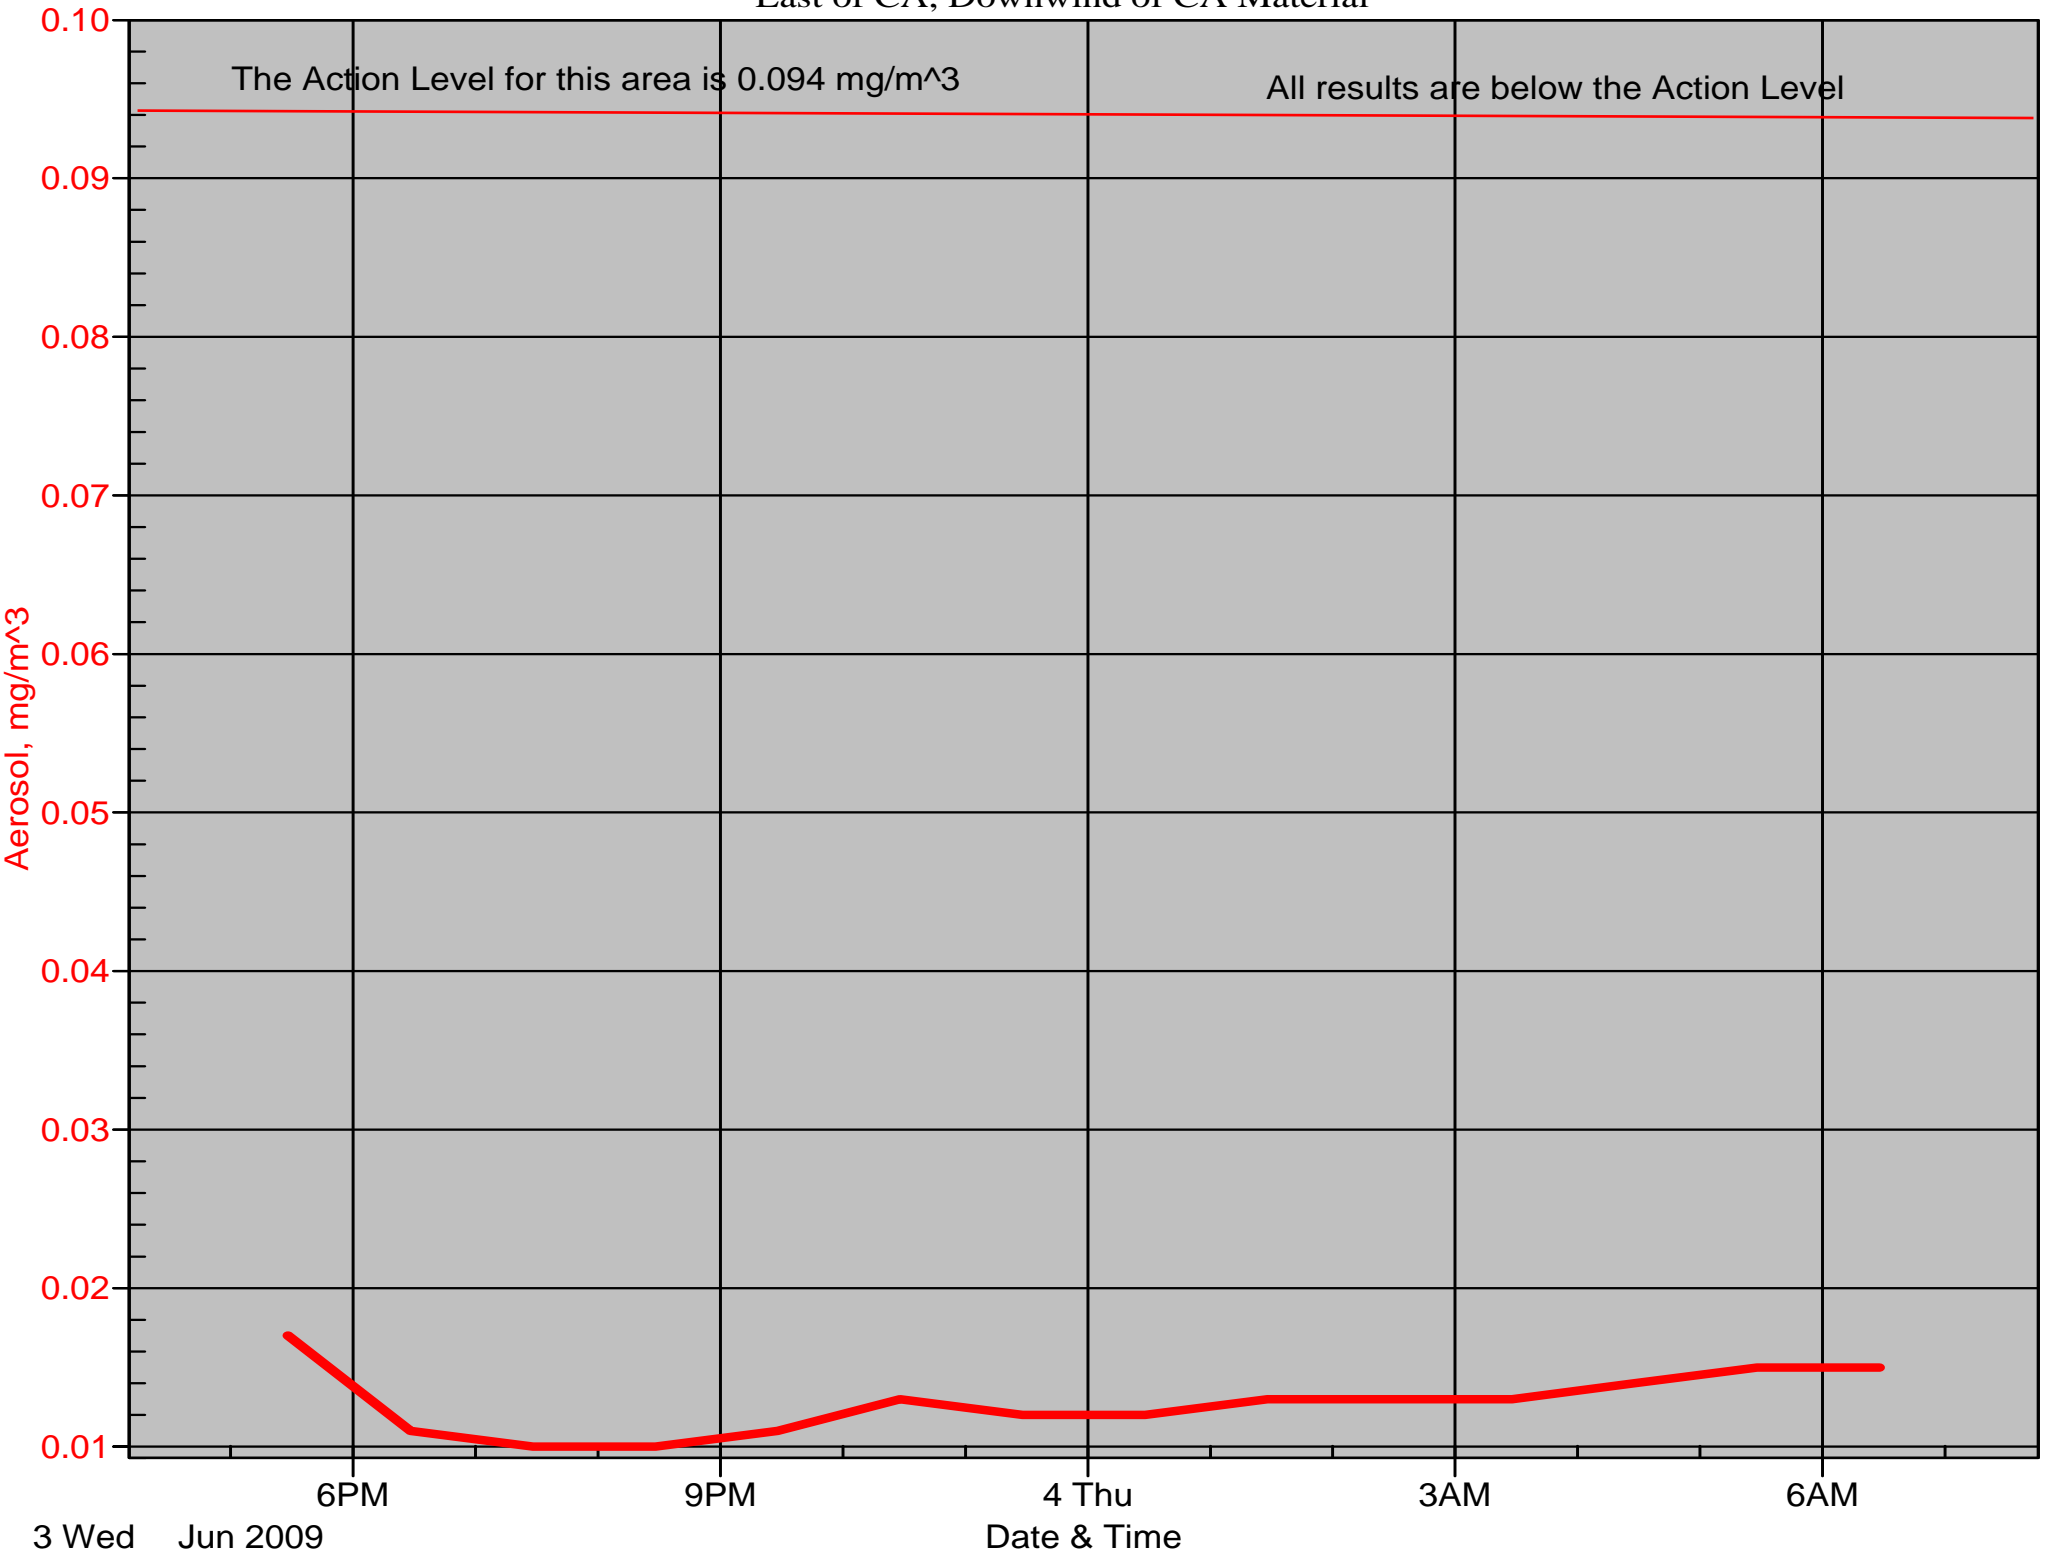

Air Monitor 1 Non-Working Hours

East of CA, Downwind of CA Material

Air Monitor 2 Non-Working Hours

South of CA, Sulphur Creek Monitoring

The Action Level for this area is 0.094 mg/m³

All results are below the Action Level

Air Monitor 3 Non-Working Hours

East of CA, Downwind of CA Material

Air Monitor 4 Non-Working

Southwest of CA, Upwind of Site