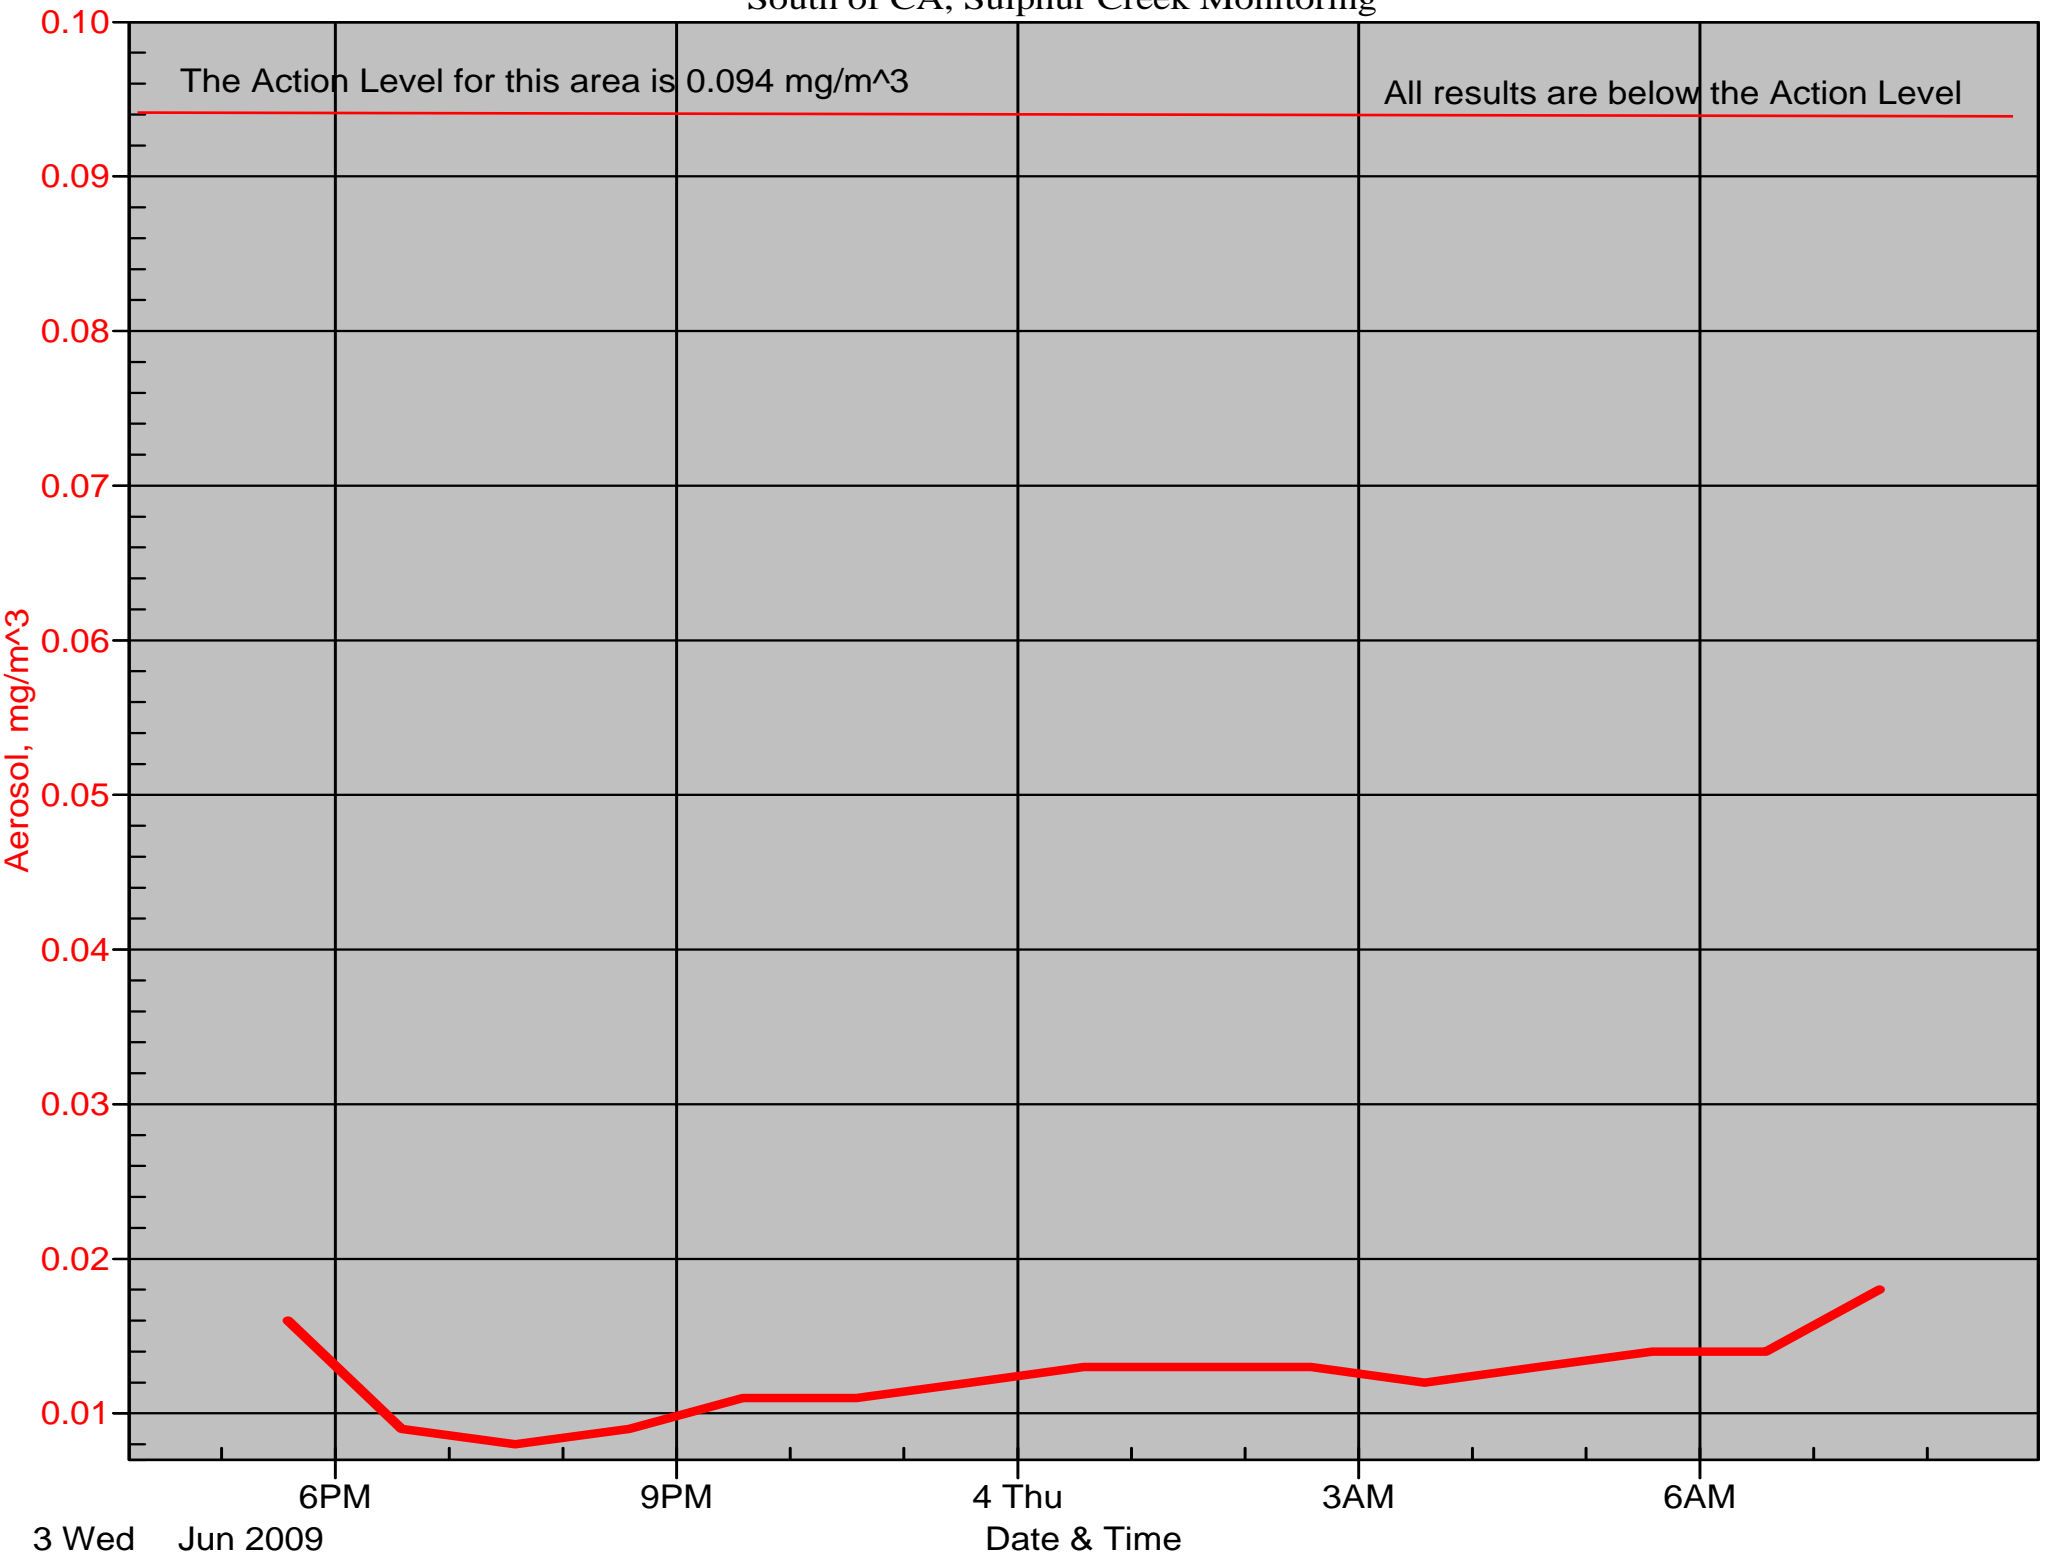

Air Monitor 1 Non-Working Hours

East of CA, Downwind of CA Material

Air Monitor 2 Non-Working Hours

South of CA, Sulphur Creek Monitoring

The Action Level for this area is 0.094 mg/m³

All results are below the Action Level

Air Monitor 3 Non-Working Hours

East of CA, Downwind of CA Material

Air Monitor 4 Non-Working

Southwest of CA, Upwind of Site