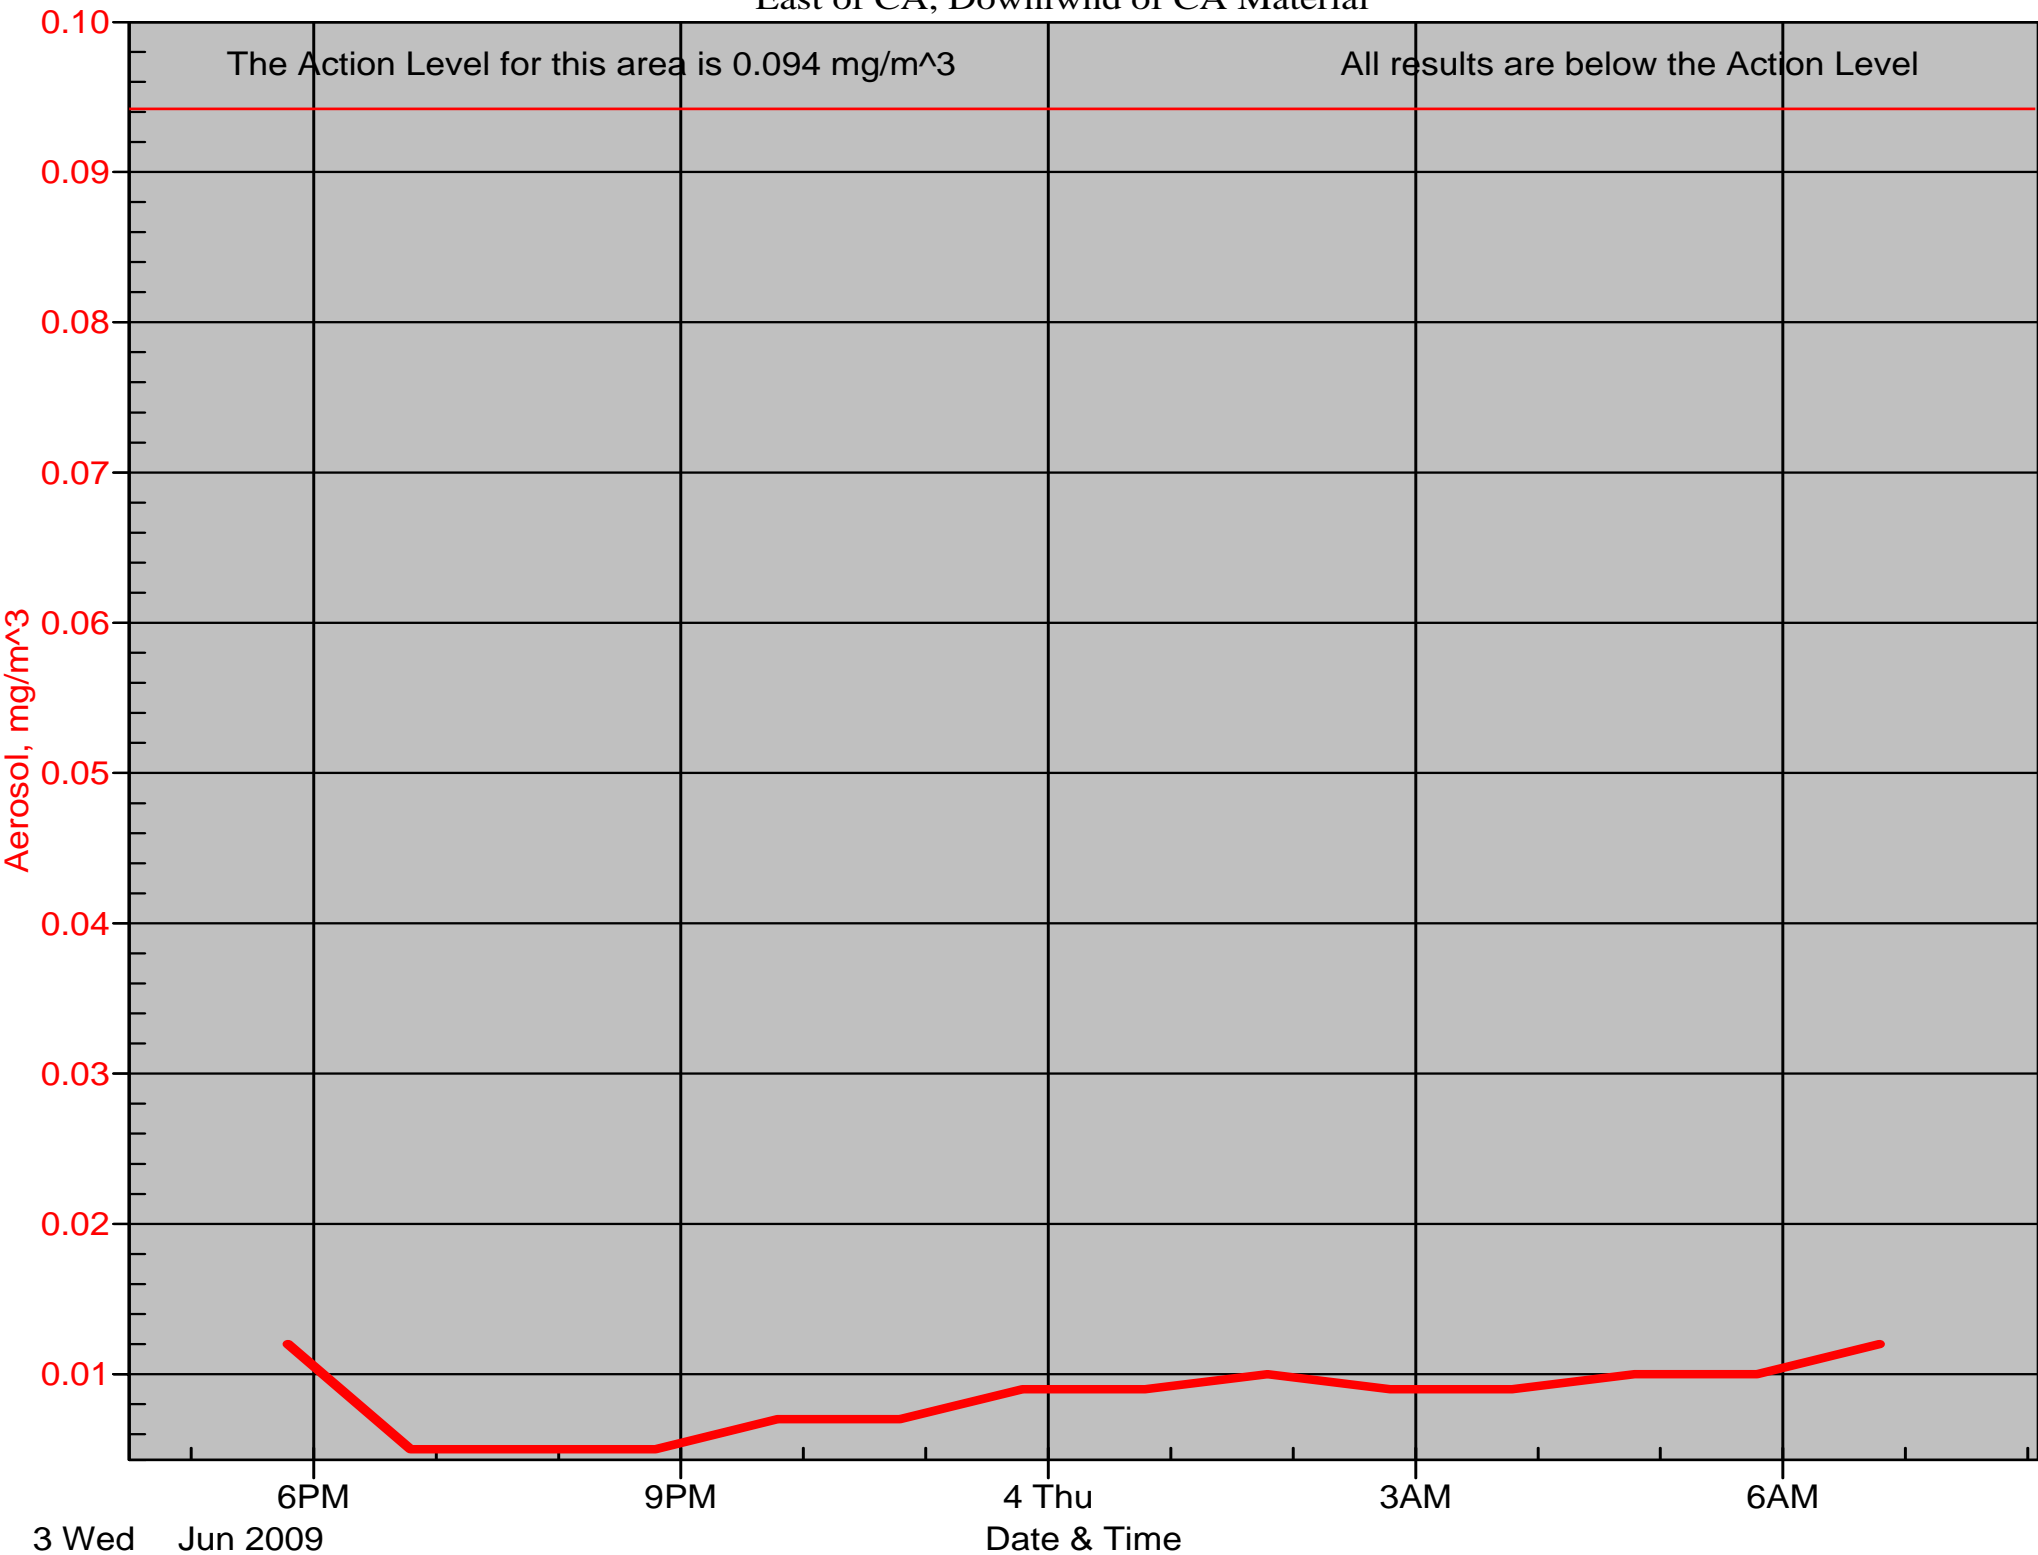

Air Monitor 1 Non-Working Hours

East of CA, Downwind of CA Material

Air Monitor 2 Non-Working Hours

South of CA, Sulphur Creek Monitoring

The Action Level for this area is 0.094 mg/m³

All results are below the Action Level

Air Monitor 3 Non-Working Hours

East of CA, Downwind of CA Material

Air Monitor 4 Non-Working

Southwest of CA, Upwind of Site