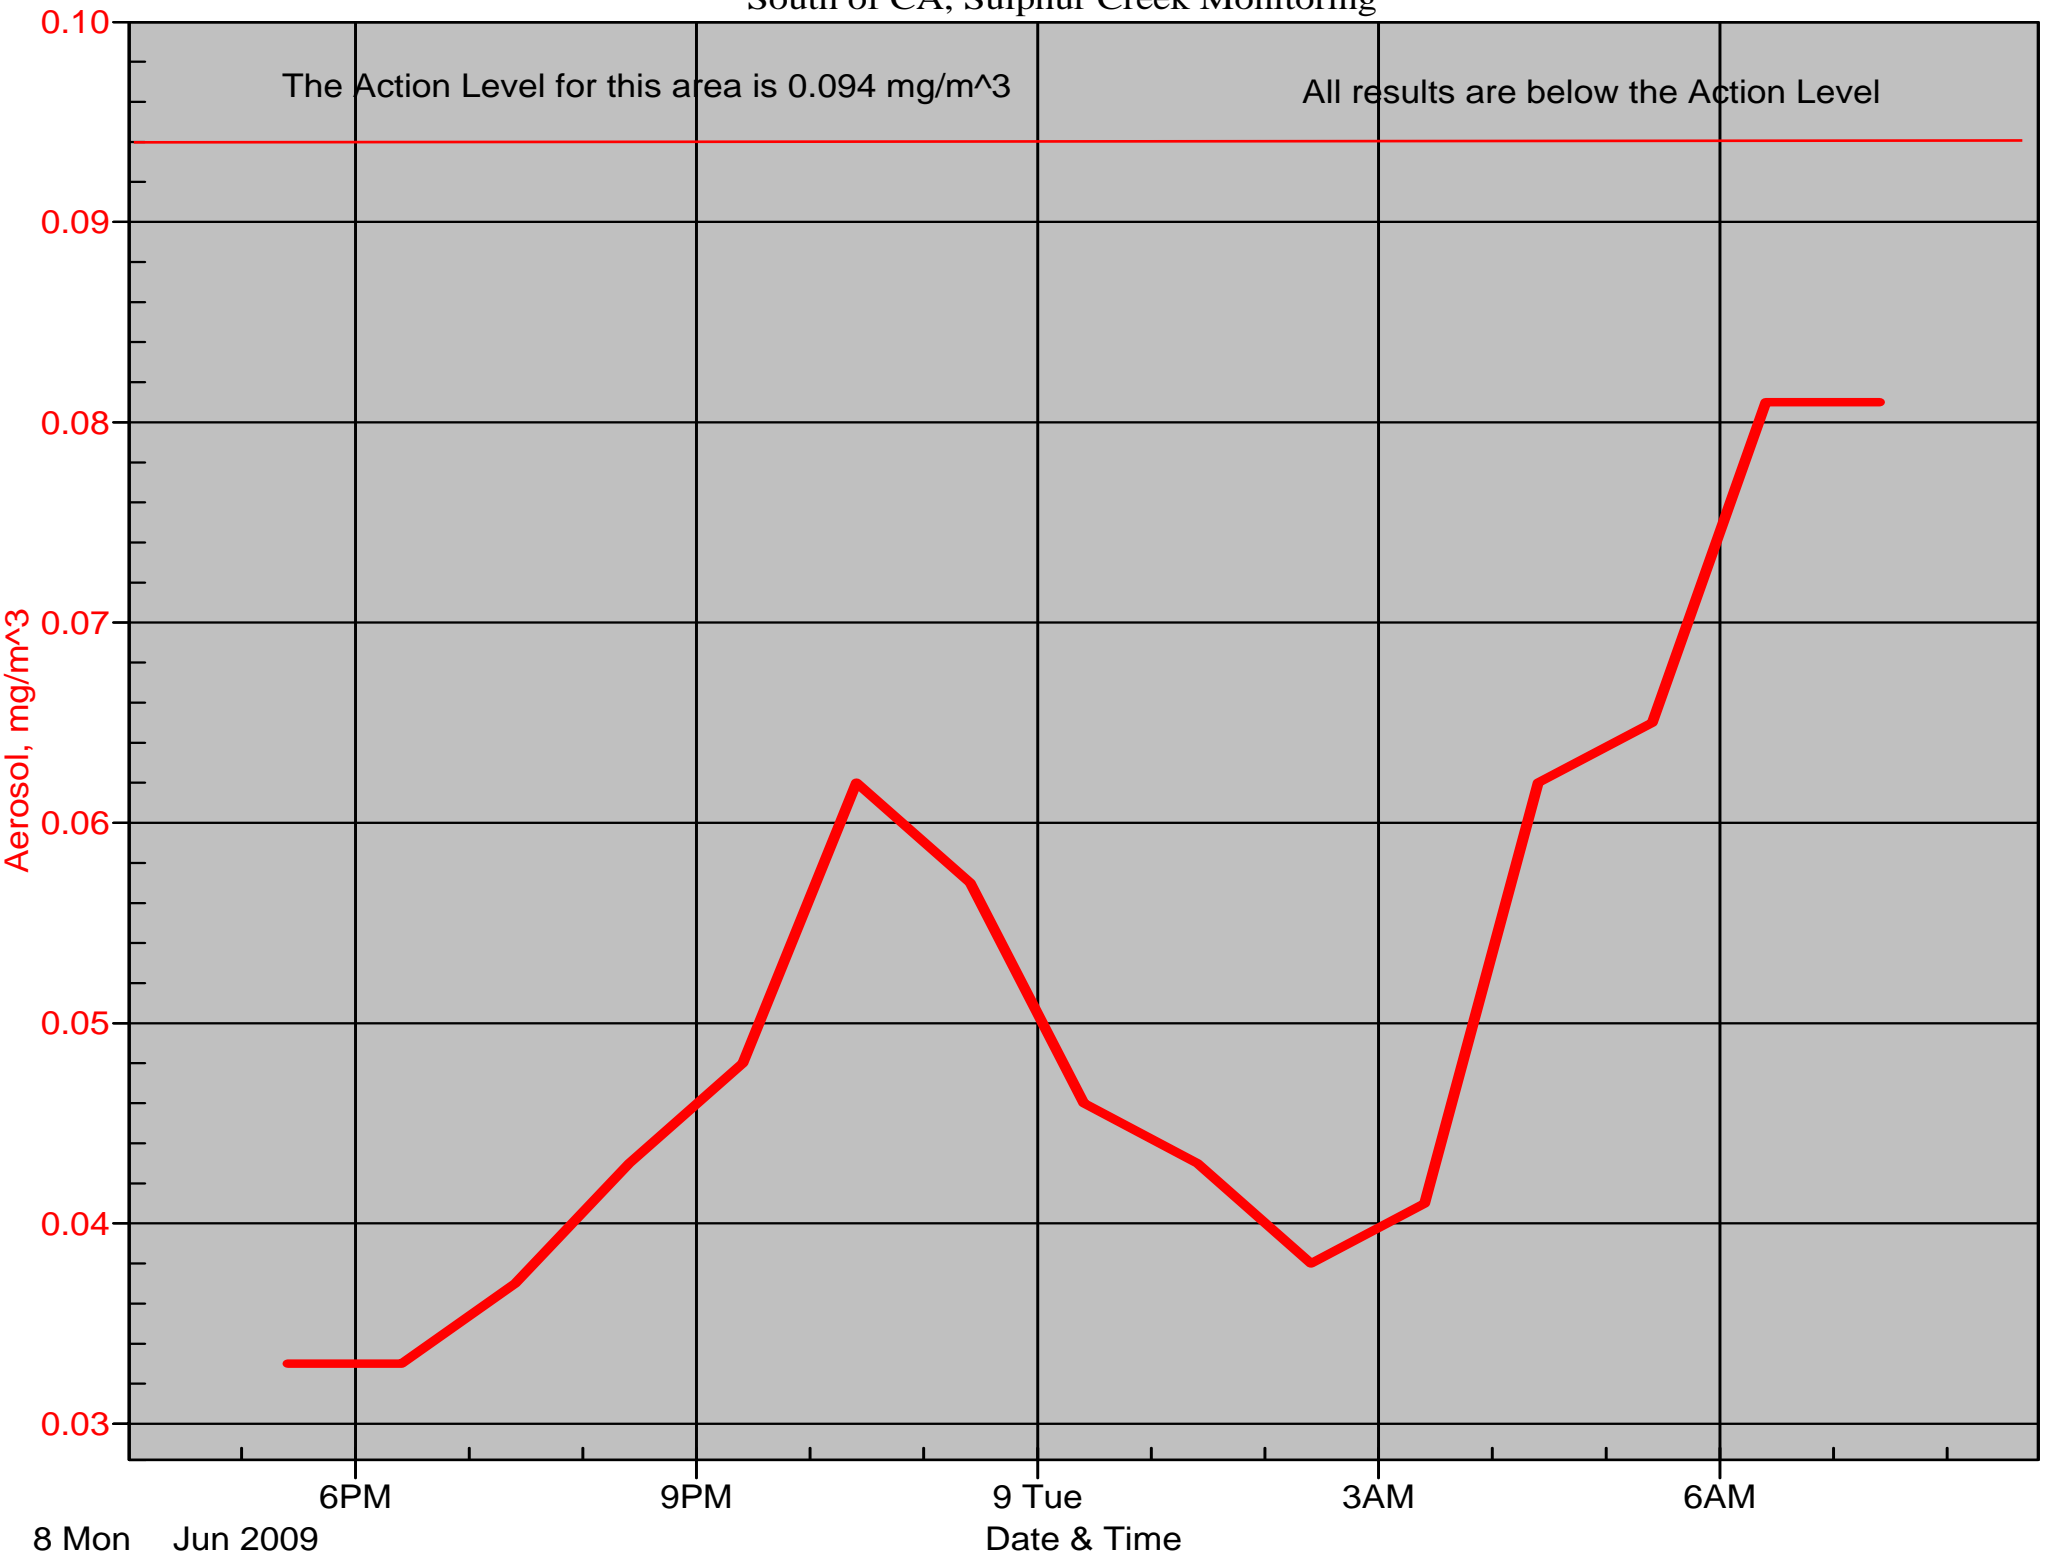

Air Monitor 1 Non-Working Hours

East of CA, Downwind of CA Material

Air Monitor 2 Non-Working Hours

South of CA, Sulphur Creek Monitoring

Air Monitor 3 Non-Working Hours

East of Area E, Downwind of Excavation Area E

Air Monitor 4 Non-Working Hours

Southwest of CA, Upwind of Site