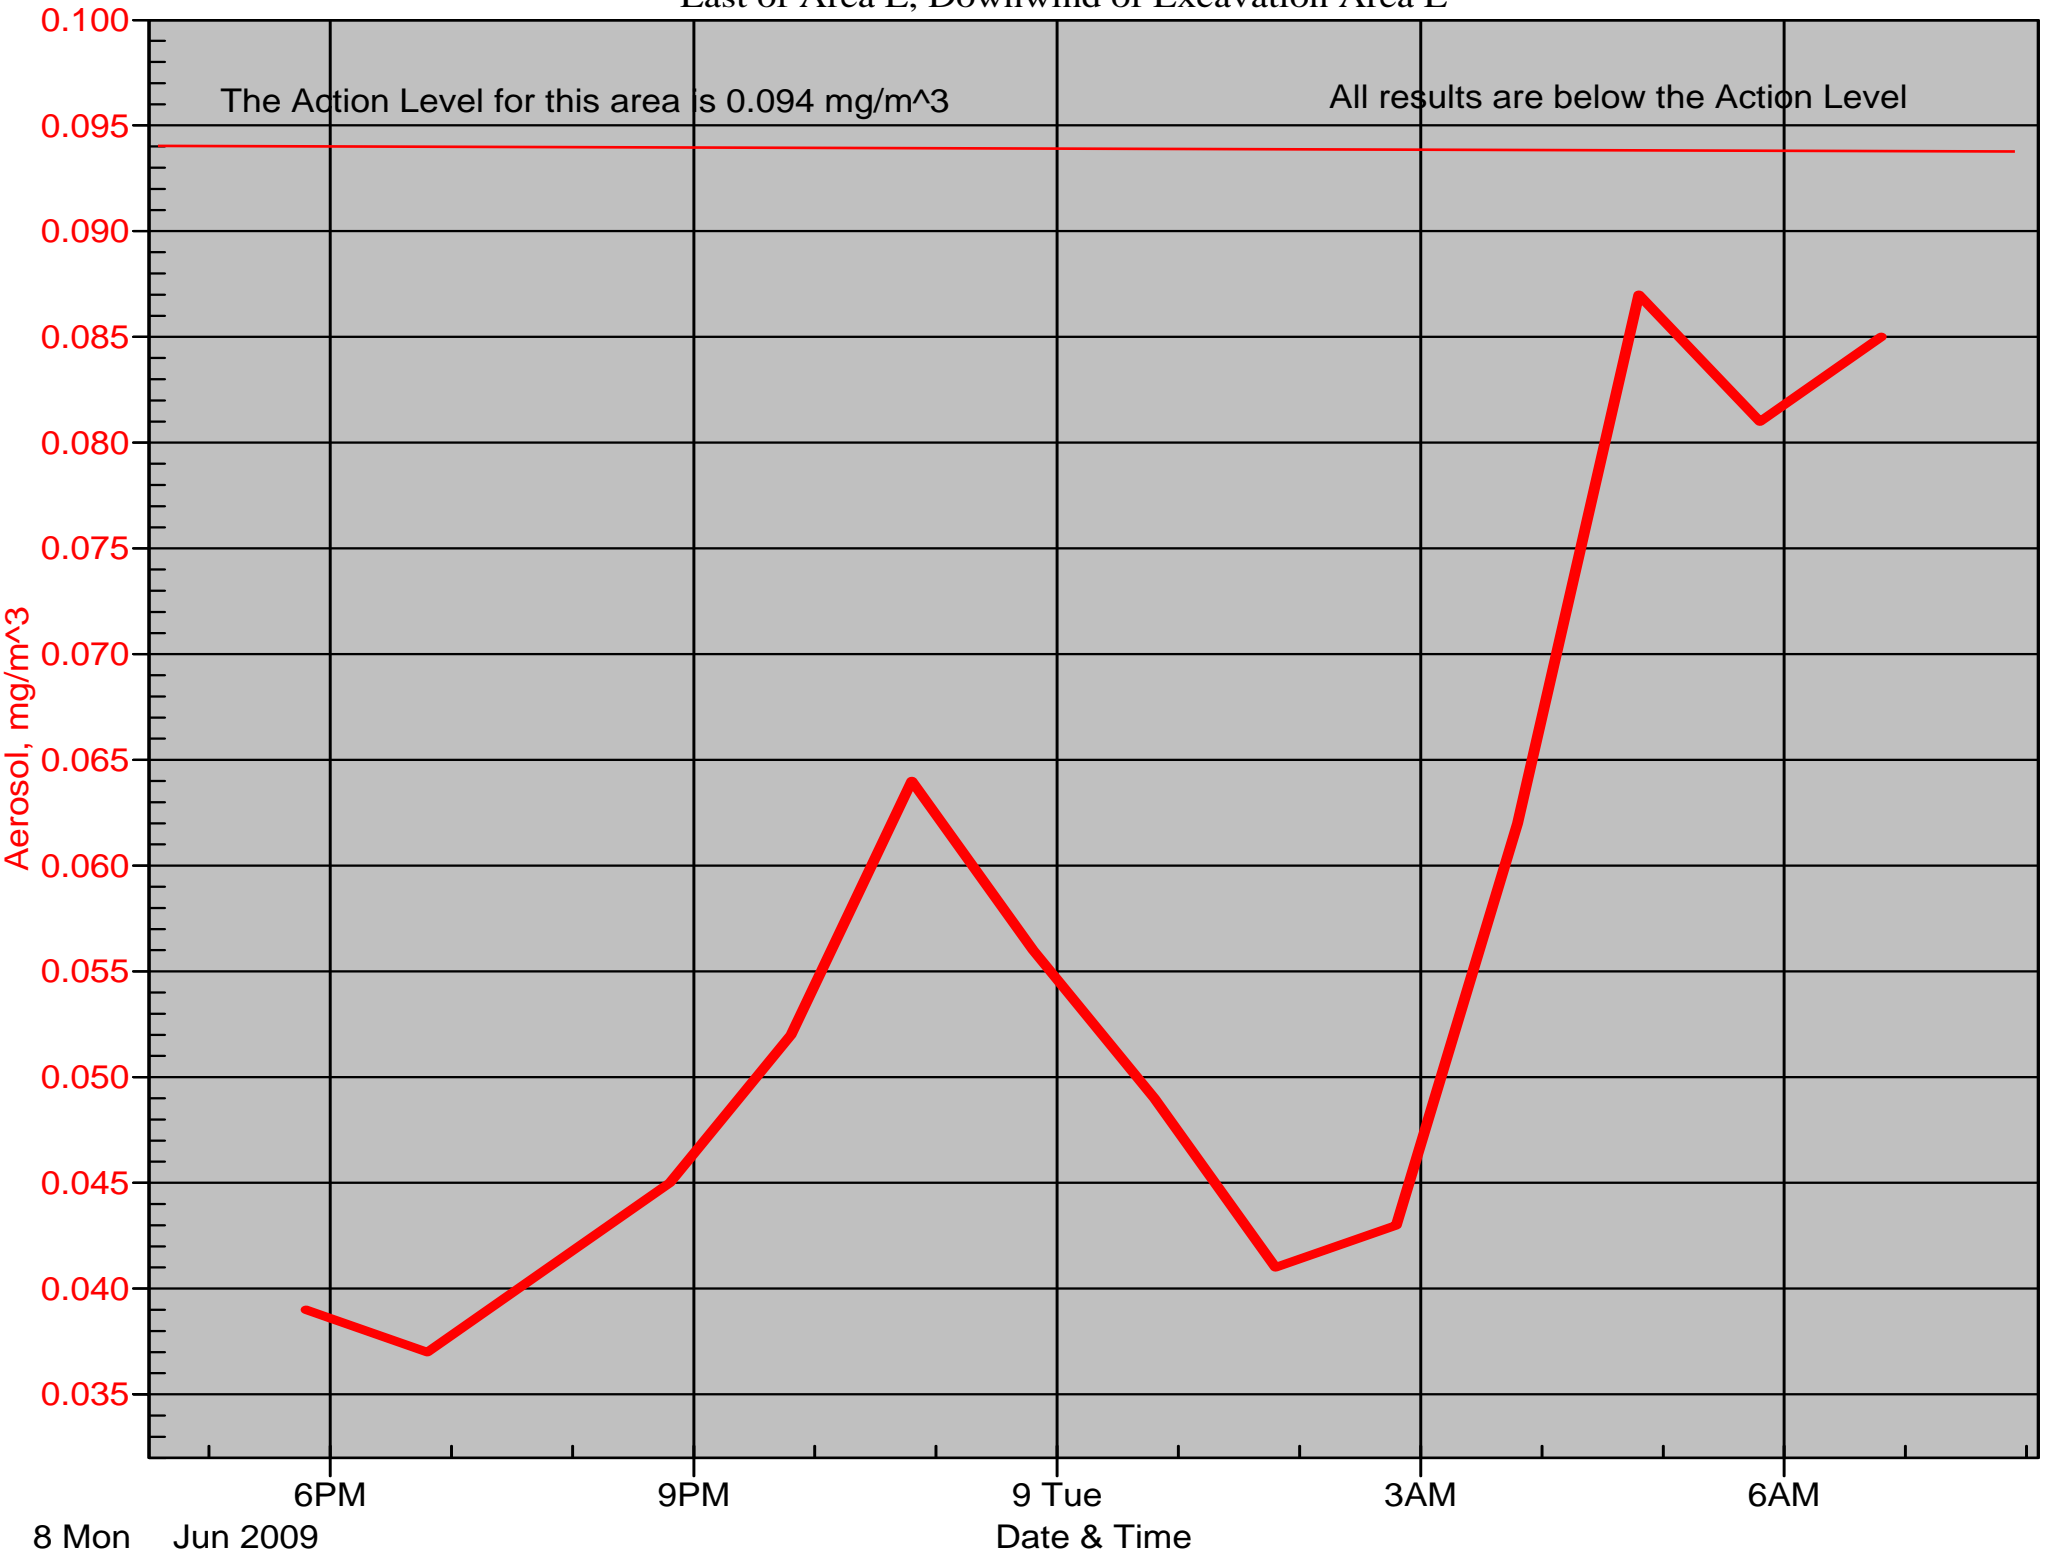

Air Monitor 1 Non-Working Hours

East of CA, Downwind of CA Material

Air Monitor 2 Non-Working Hours

South of CA, Sulphur Creek Monitoring

Air Monitor 3 Non-Working Hours

East of Area E, Downwind of Excavation Area E

Air Monitor 4 Non-Working Hours

Southwest of CA, Upwind of Site