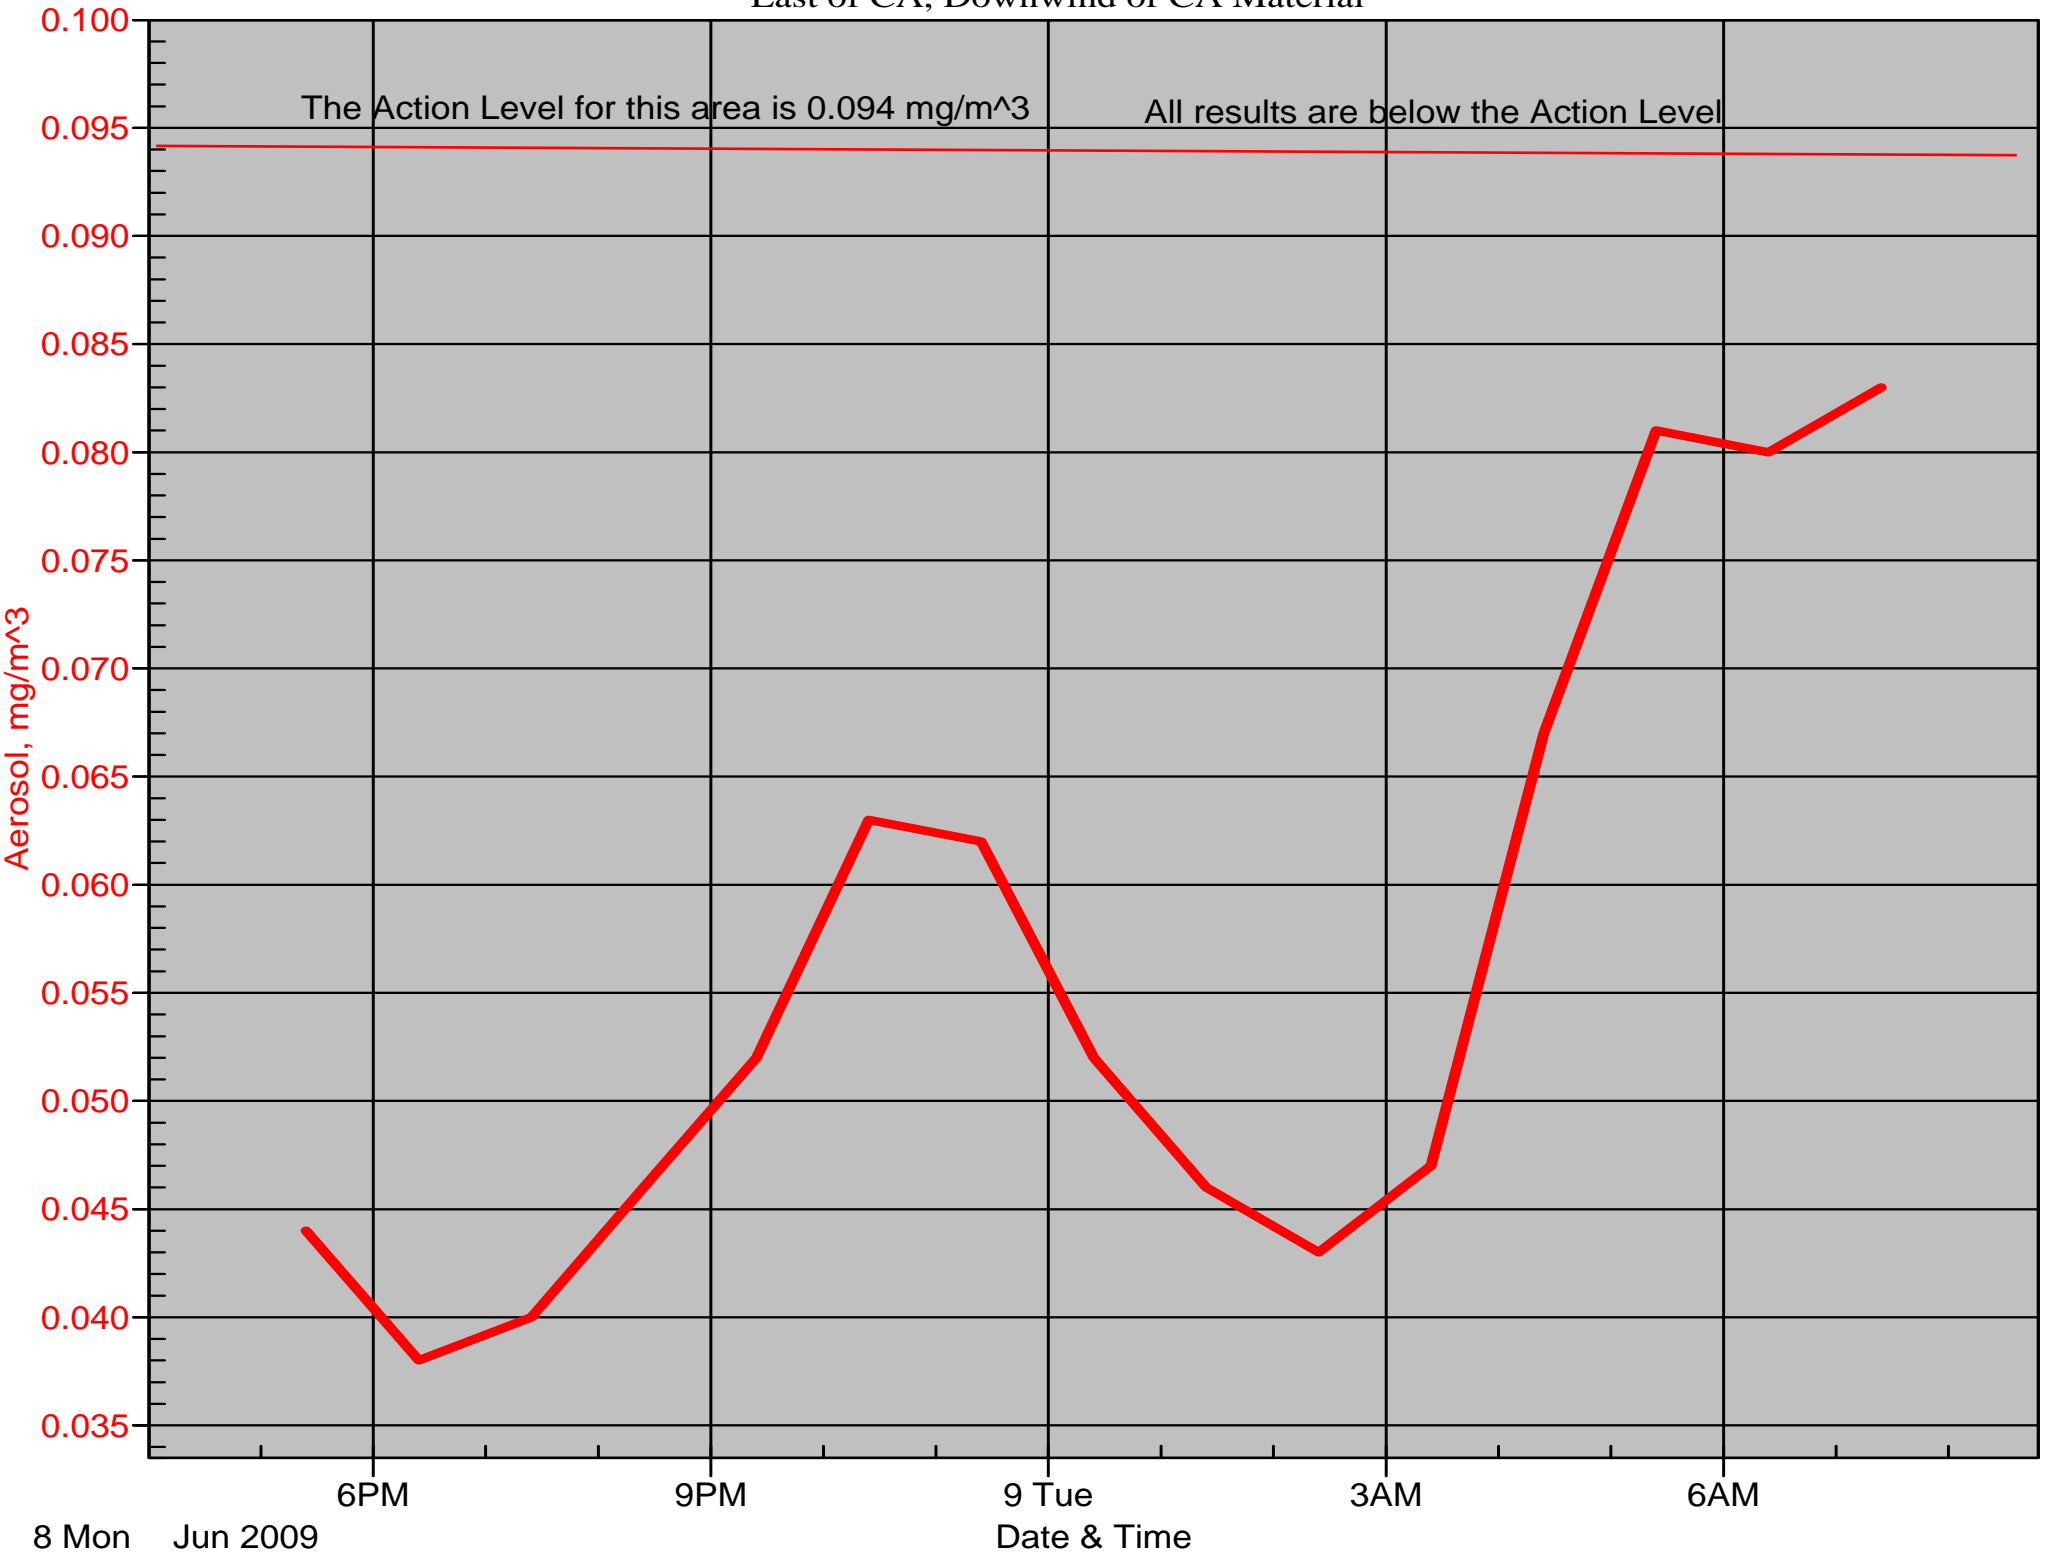

Air Monitor 1 Non-Working Hours

East of CA, Downwind of CA Material

Air Monitor 2 Non-Working Hours

South of CA, Sulphur Creek Monitoring

Air Monitor 3 Non-Working Hours

East of Area E, Downwind of Excavation Area E

Air Monitor 4 Non-Working Hours

Southwest of CA, Upwind of Site