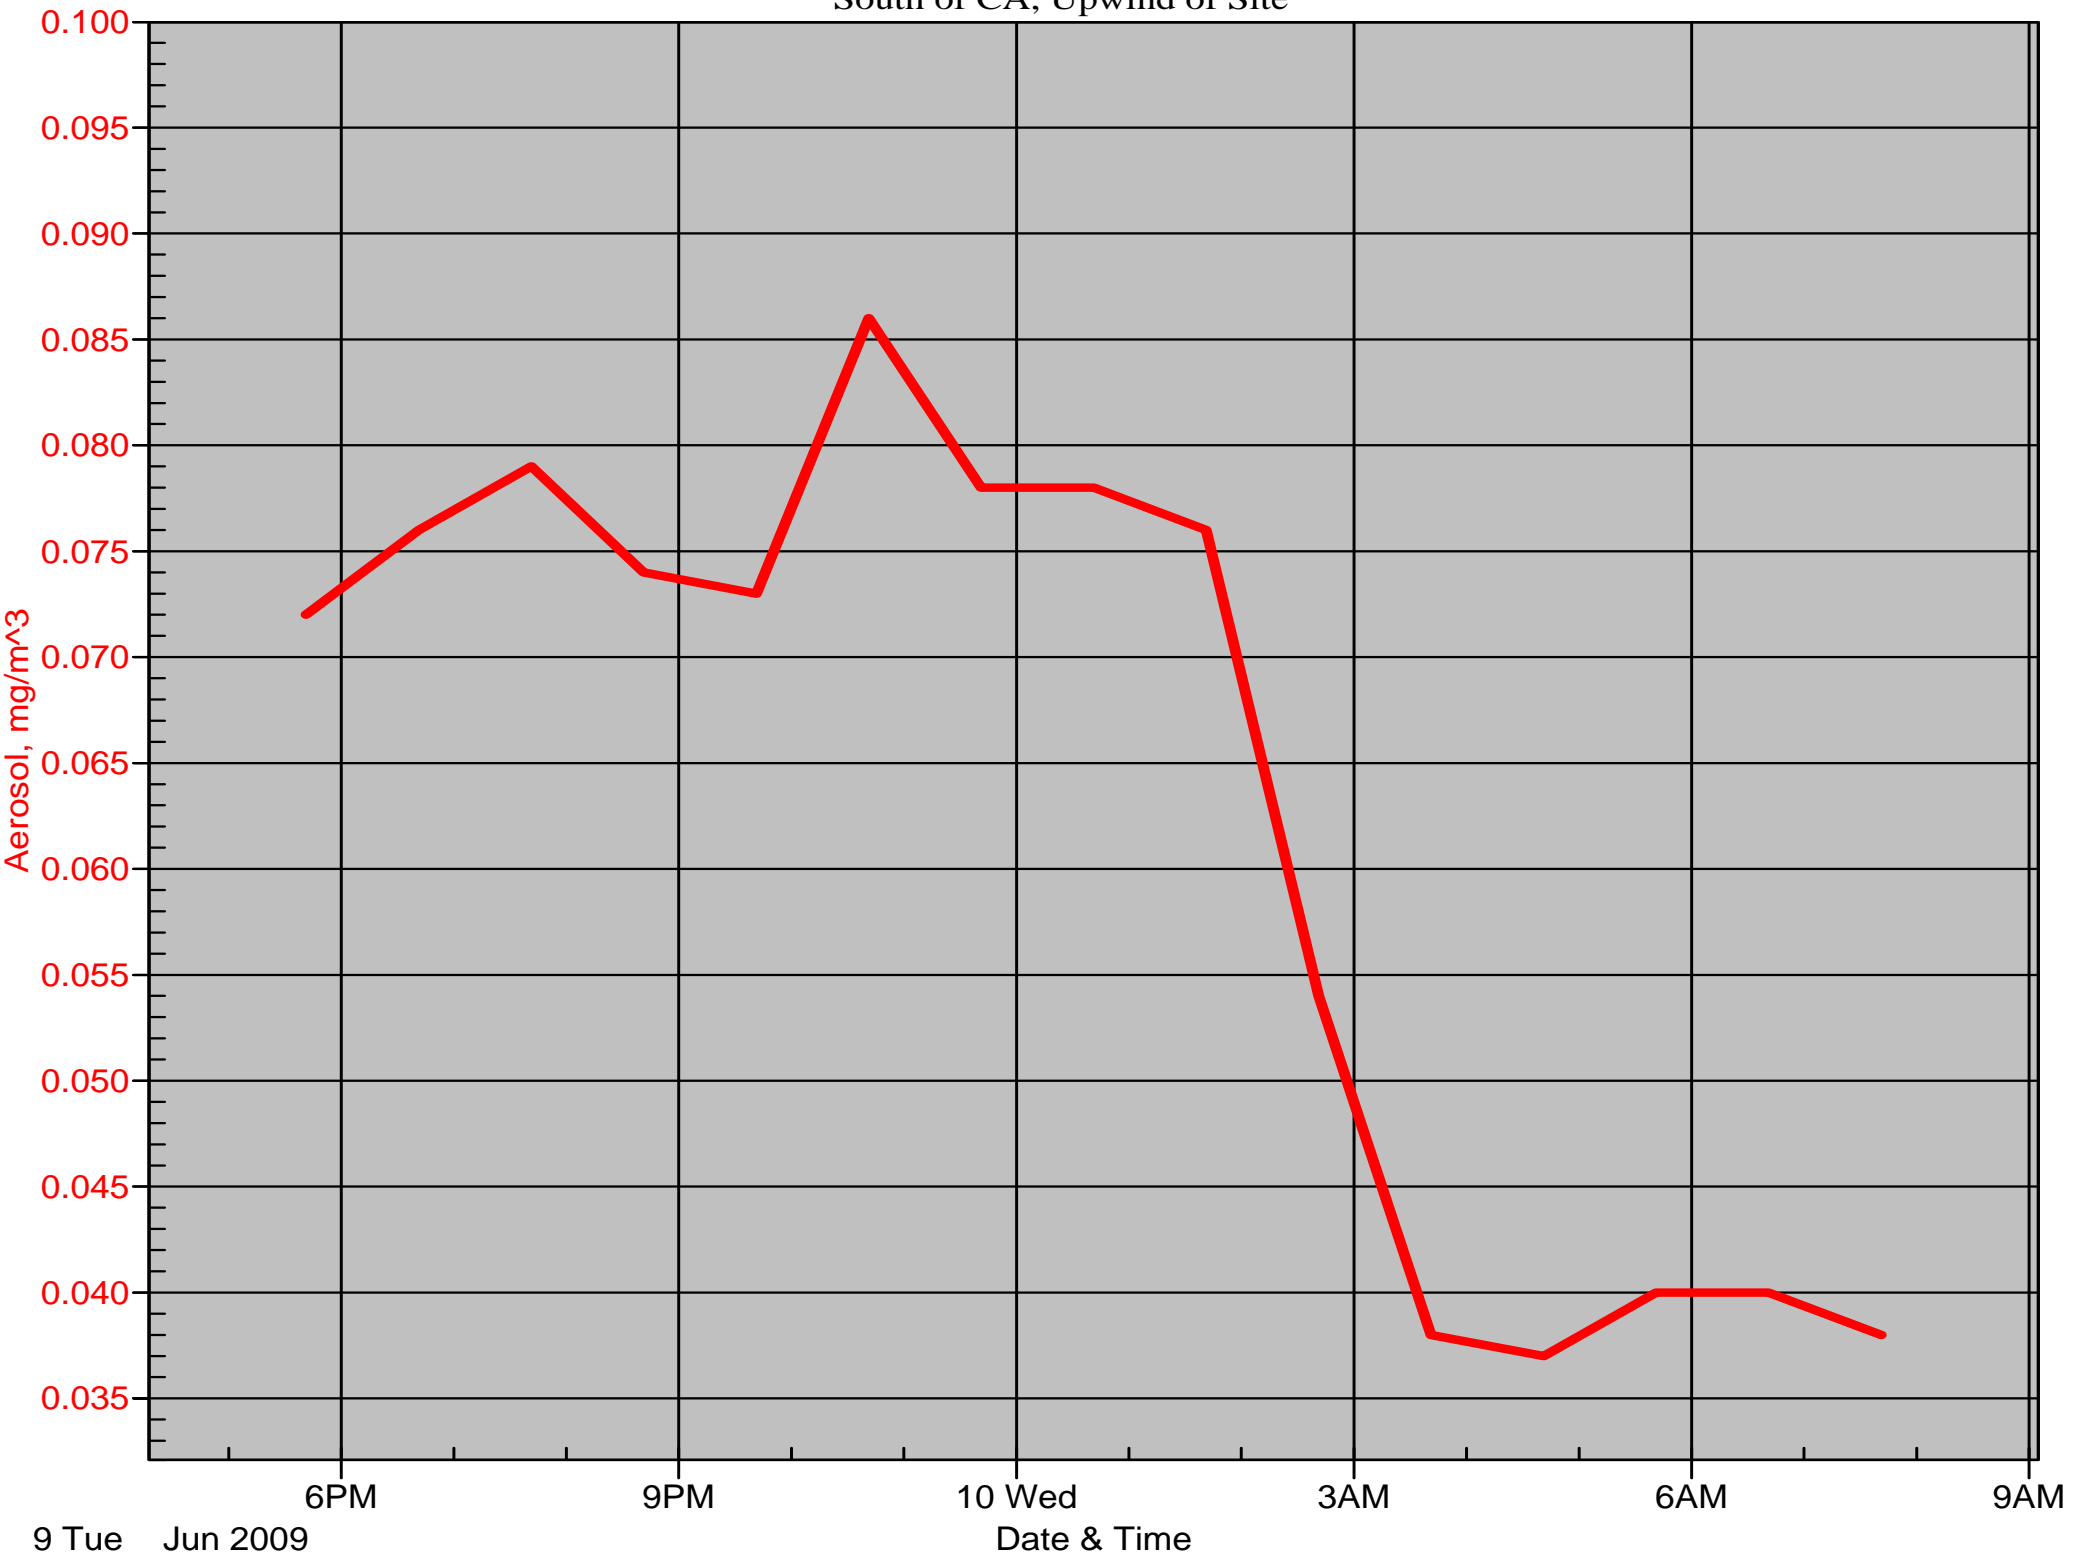

Air Monitor 1 Non-Working Hours

North of CA, Downwind of CA Material

The Action Level for this area is 0.094 mg/m³

All results are below the Action Level

Aerosol, mg/m³

9 Tue Jun 2009

Date & Time

Air Monitor 2 Non-Working Hours

South of CA, Upwind of Site

Air Monitor 3 Non-Working Hours

South of SWNW, Downwind of Excavation Area B/V