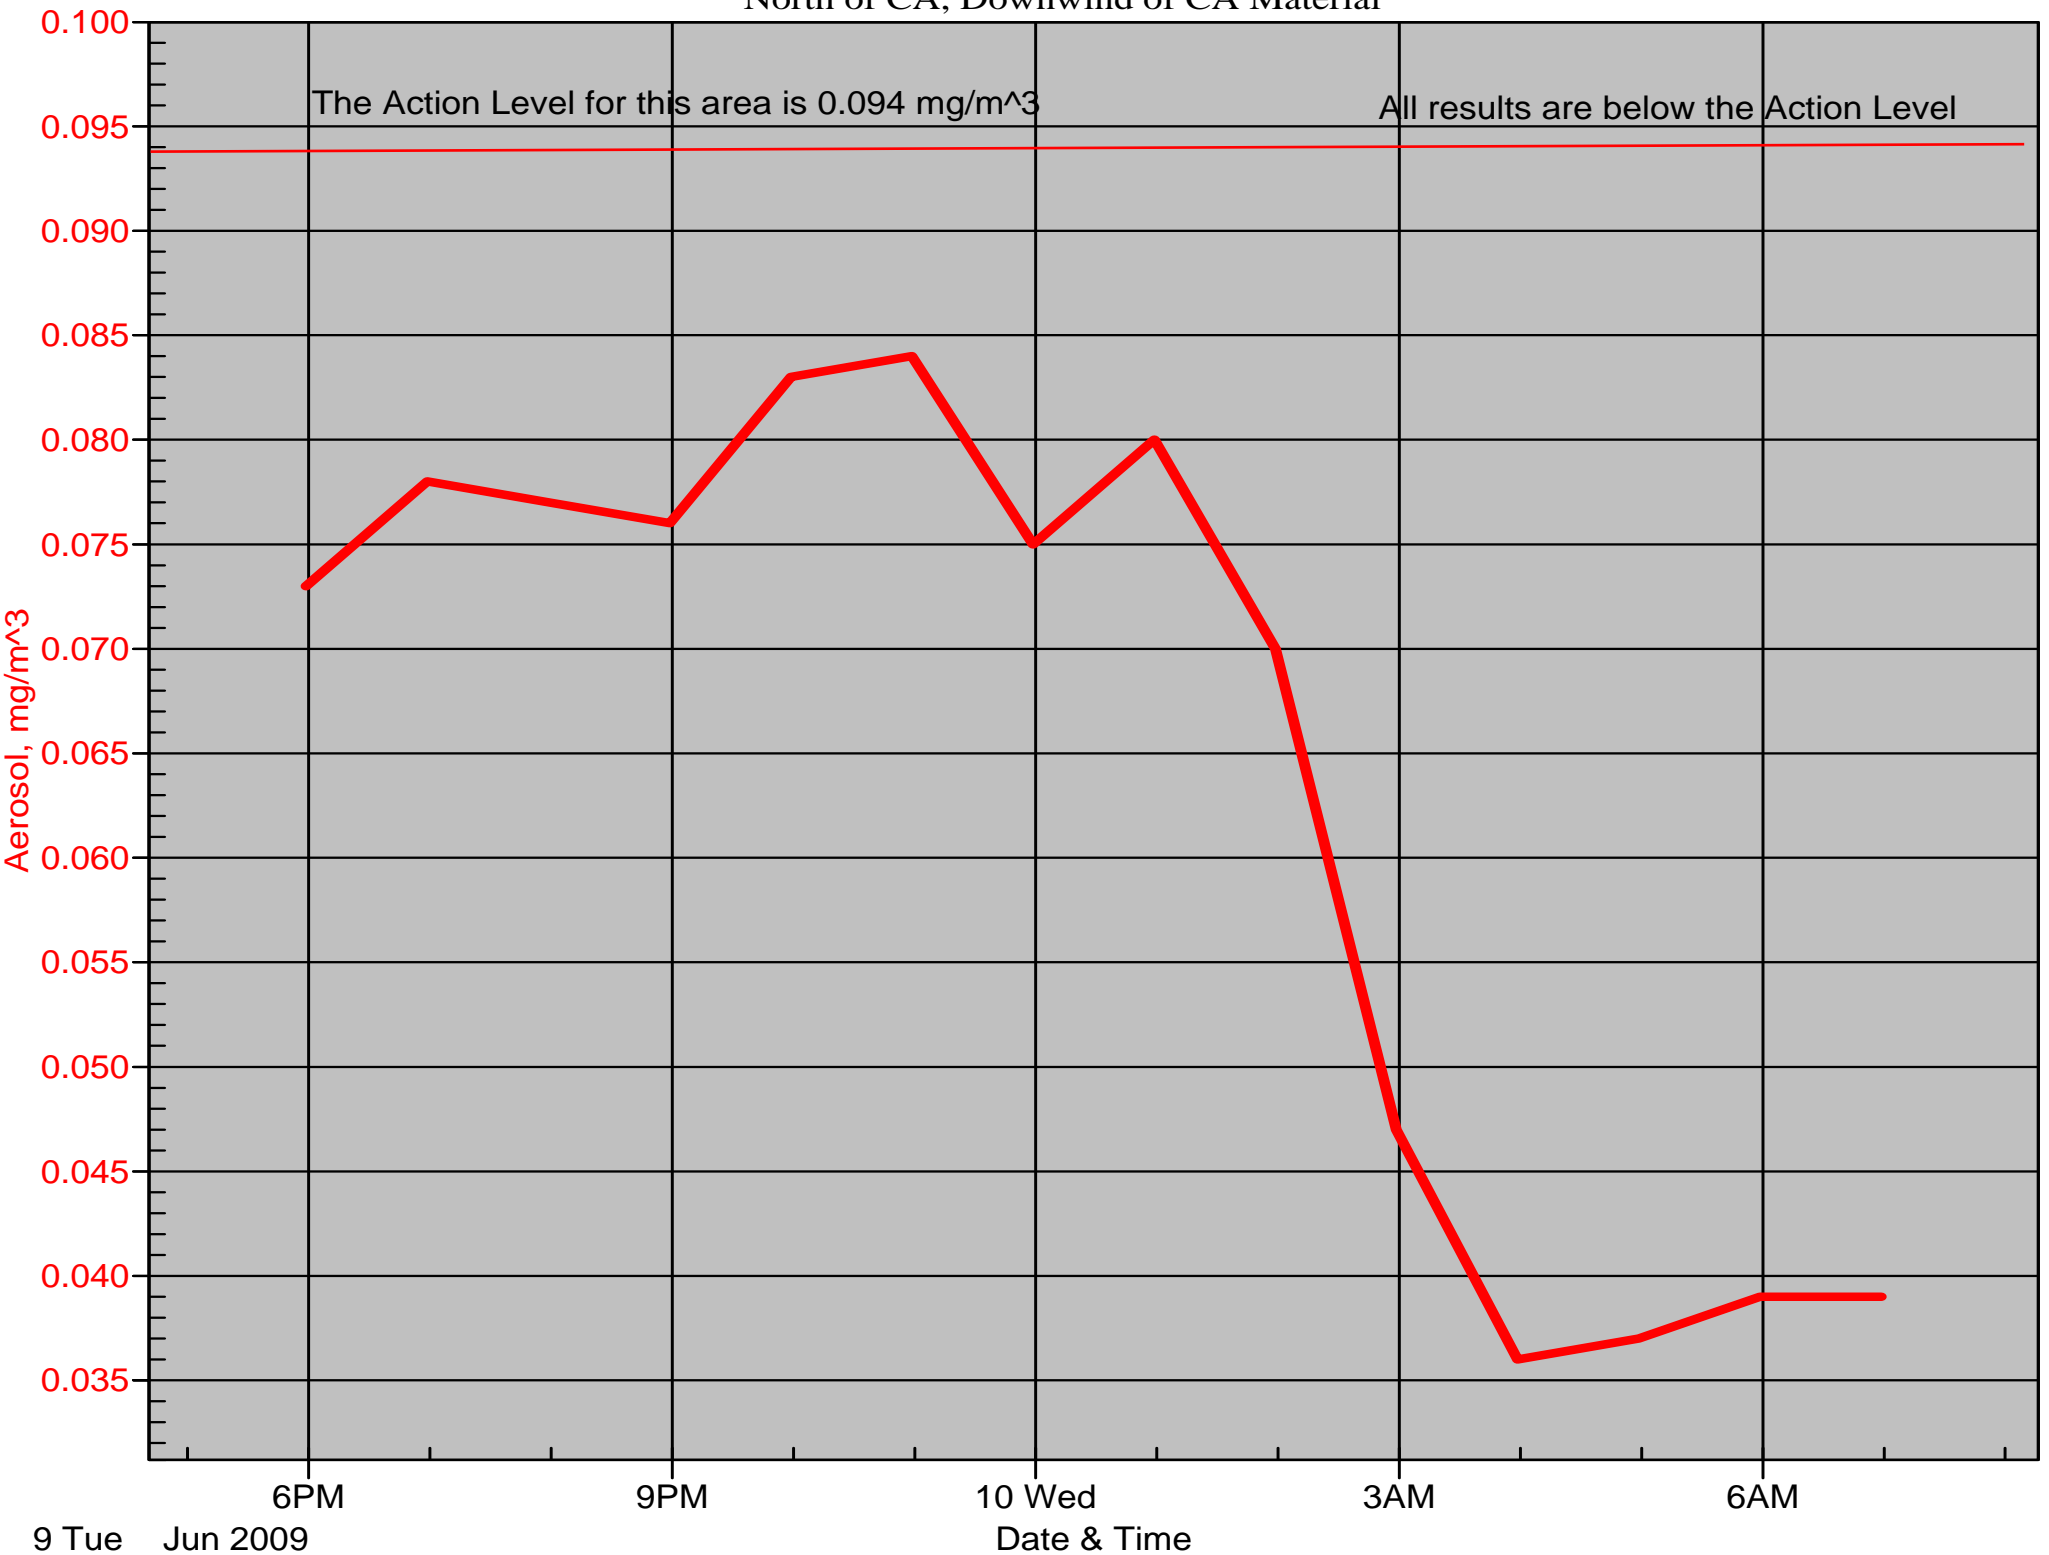

Air Monitor 1 Non-Working Hours

North of CA, Downwind of CA Material

The Action Level for this area is 0.094 mg/m³

All results are below the Action Level

Aerosol, mg/m³

9 Tue Jun 2009

Date & Time

Air Monitor 2 Non-Working Hours

South of CA, Upwind of Site

Air Monitor 3 Non-Working Hours

South of SWNW, Downwind of Excavation Area B/V