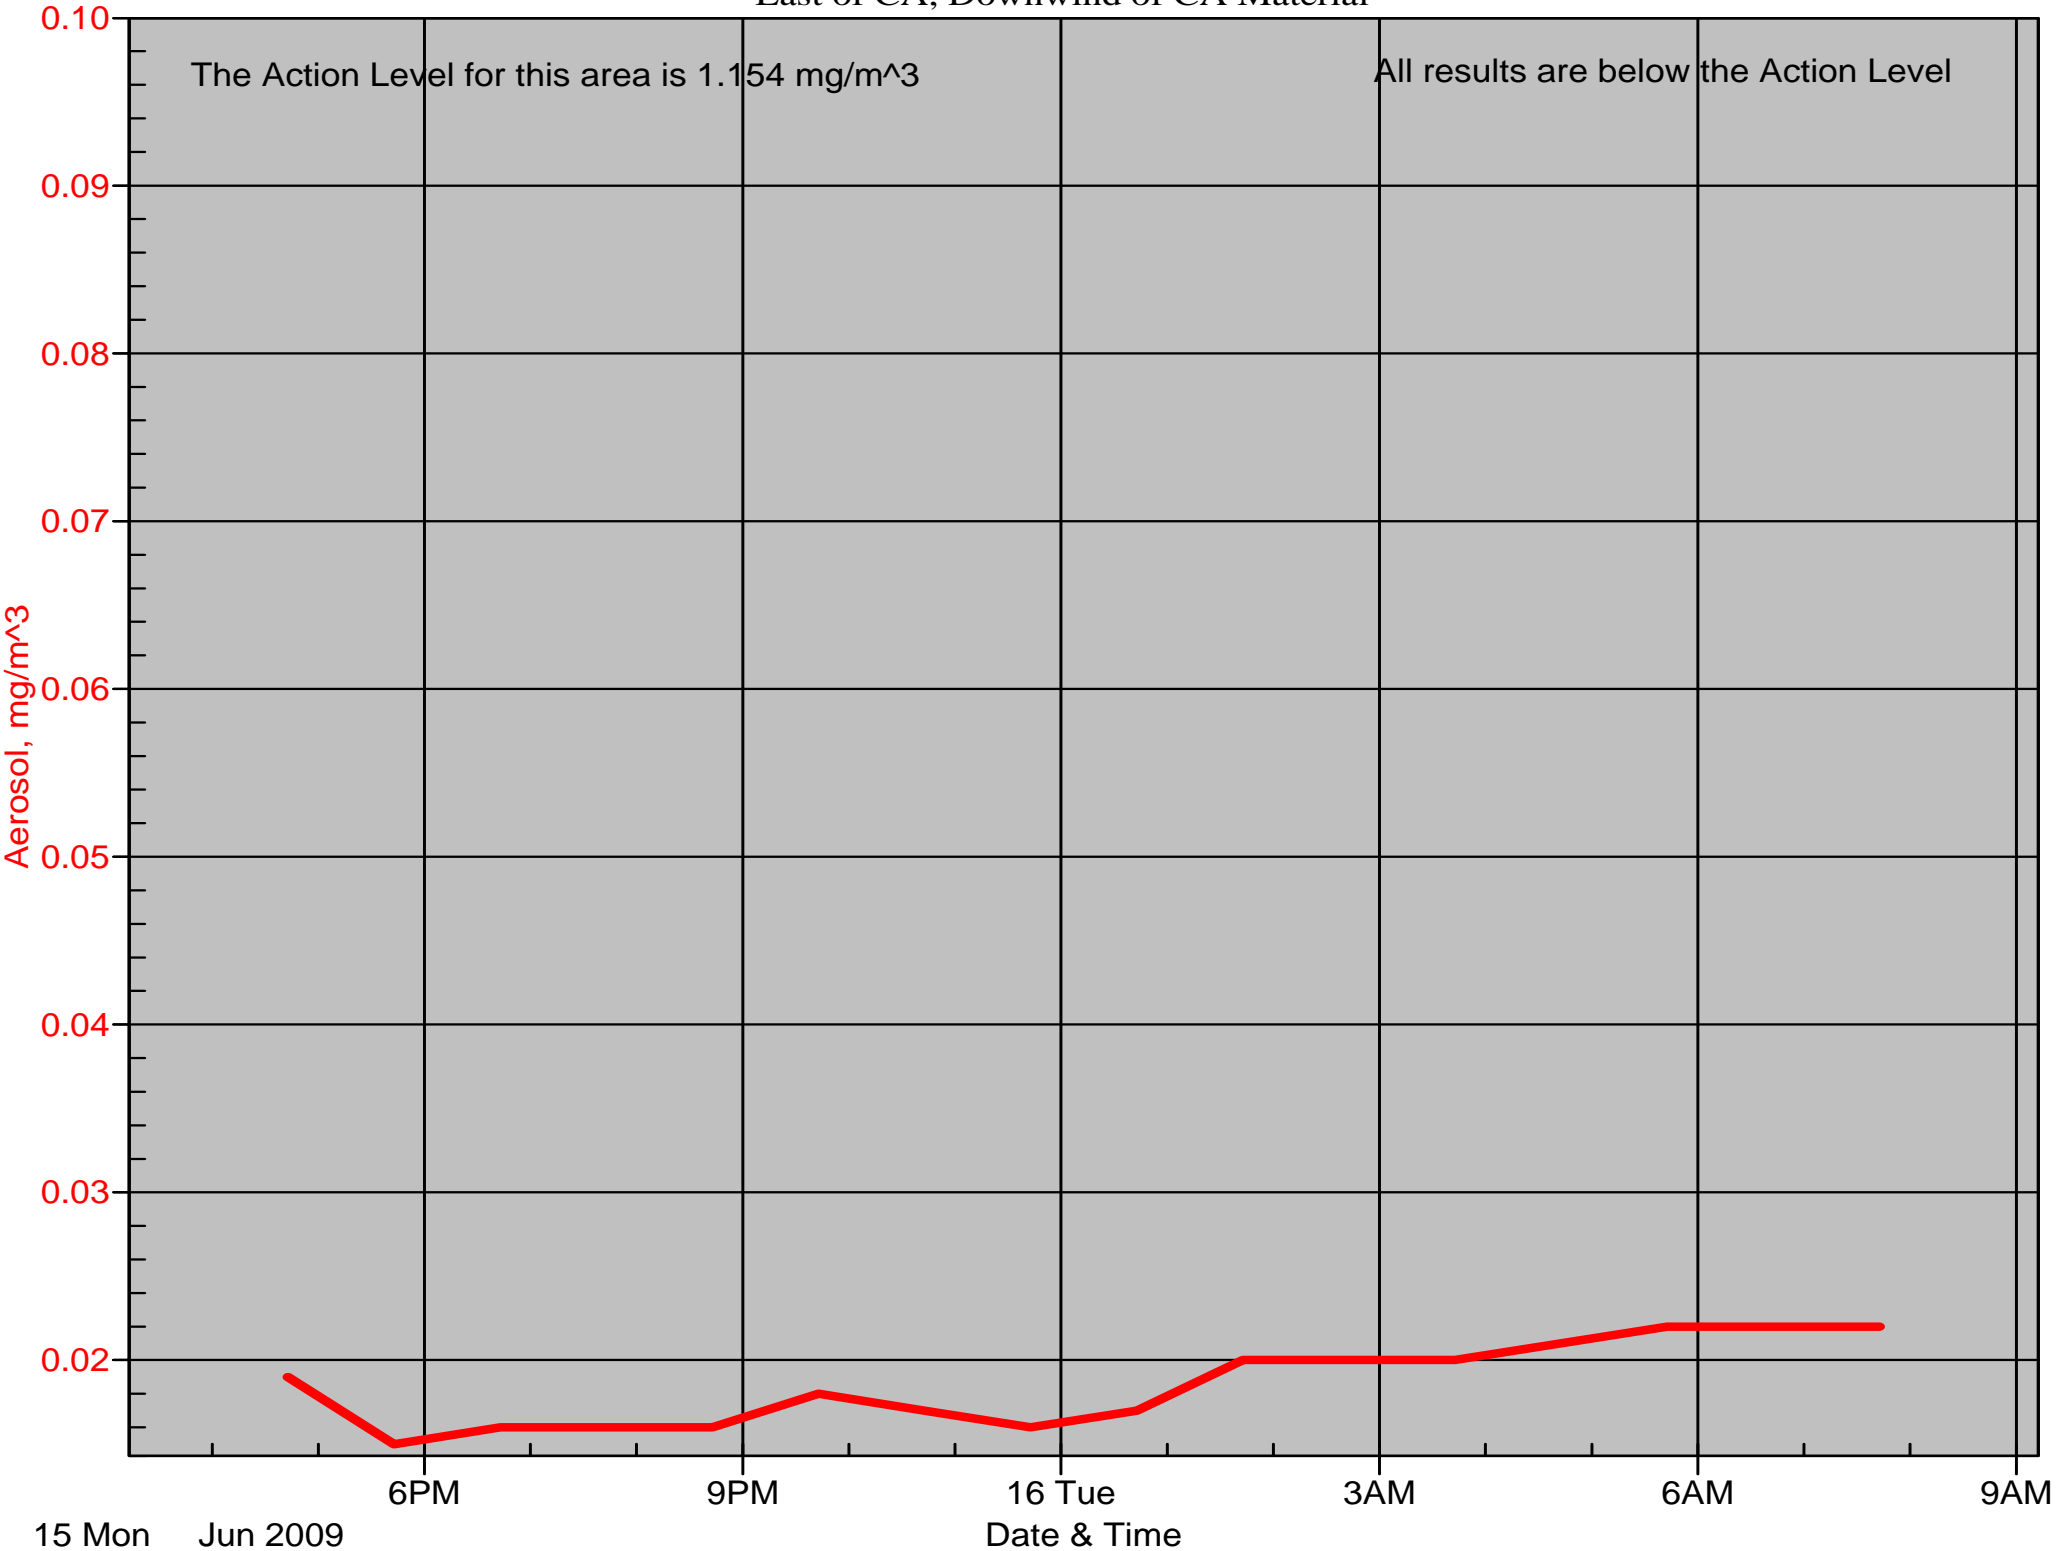

Air Monitor 1 Non-Working Hours

East of CA, Downwind of CA Material

Air Monitor 2 Non-Working Hours

South of CA, Sulphur Creek Monitoring

Air Monitor 3 Non-Working Hours

East of Area H, Downwind of Excavation Area H

Air Monitor 4 Non-Working Hours

Southwest of CA, Upwind of Site