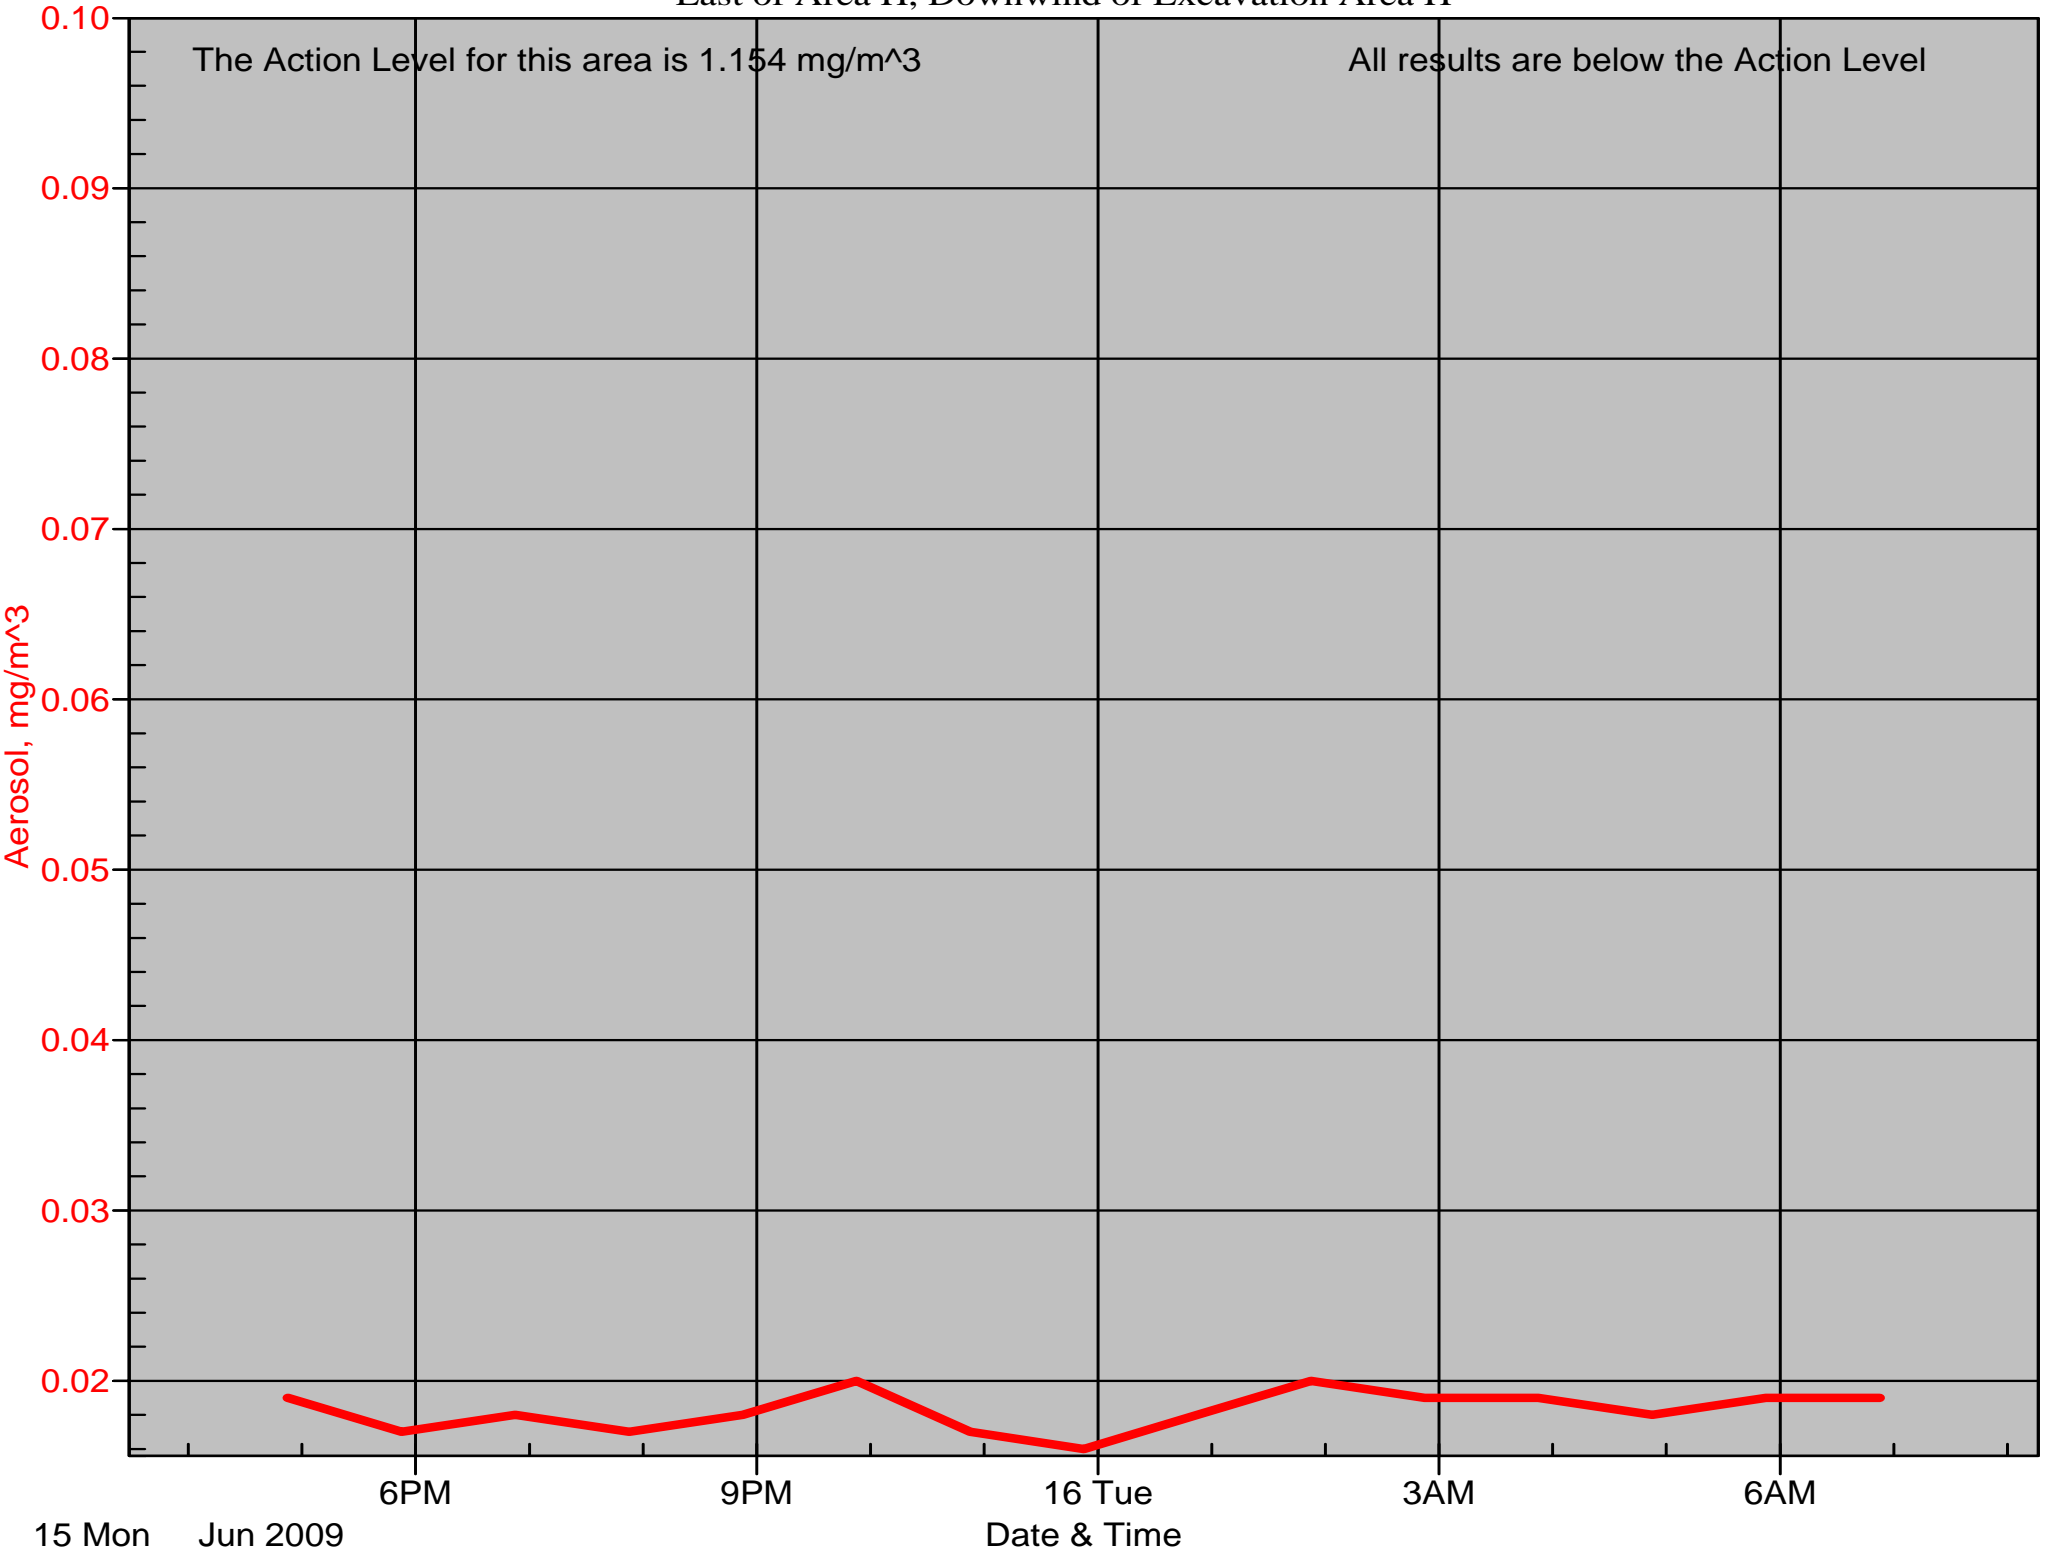

Air Monitor 1 Non-Working Hours

East of CA, Downwind of CA Material

Air Monitor 2 Non-Working Hours

South of CA, Sulphur Creek Monitoring

Air Monitor 3 Non-Working Hours

East of Area H, Downwind of Excavation Area H

Air Monitor 4 Non-Working Hours

Southwest of CA, Upwind of Site