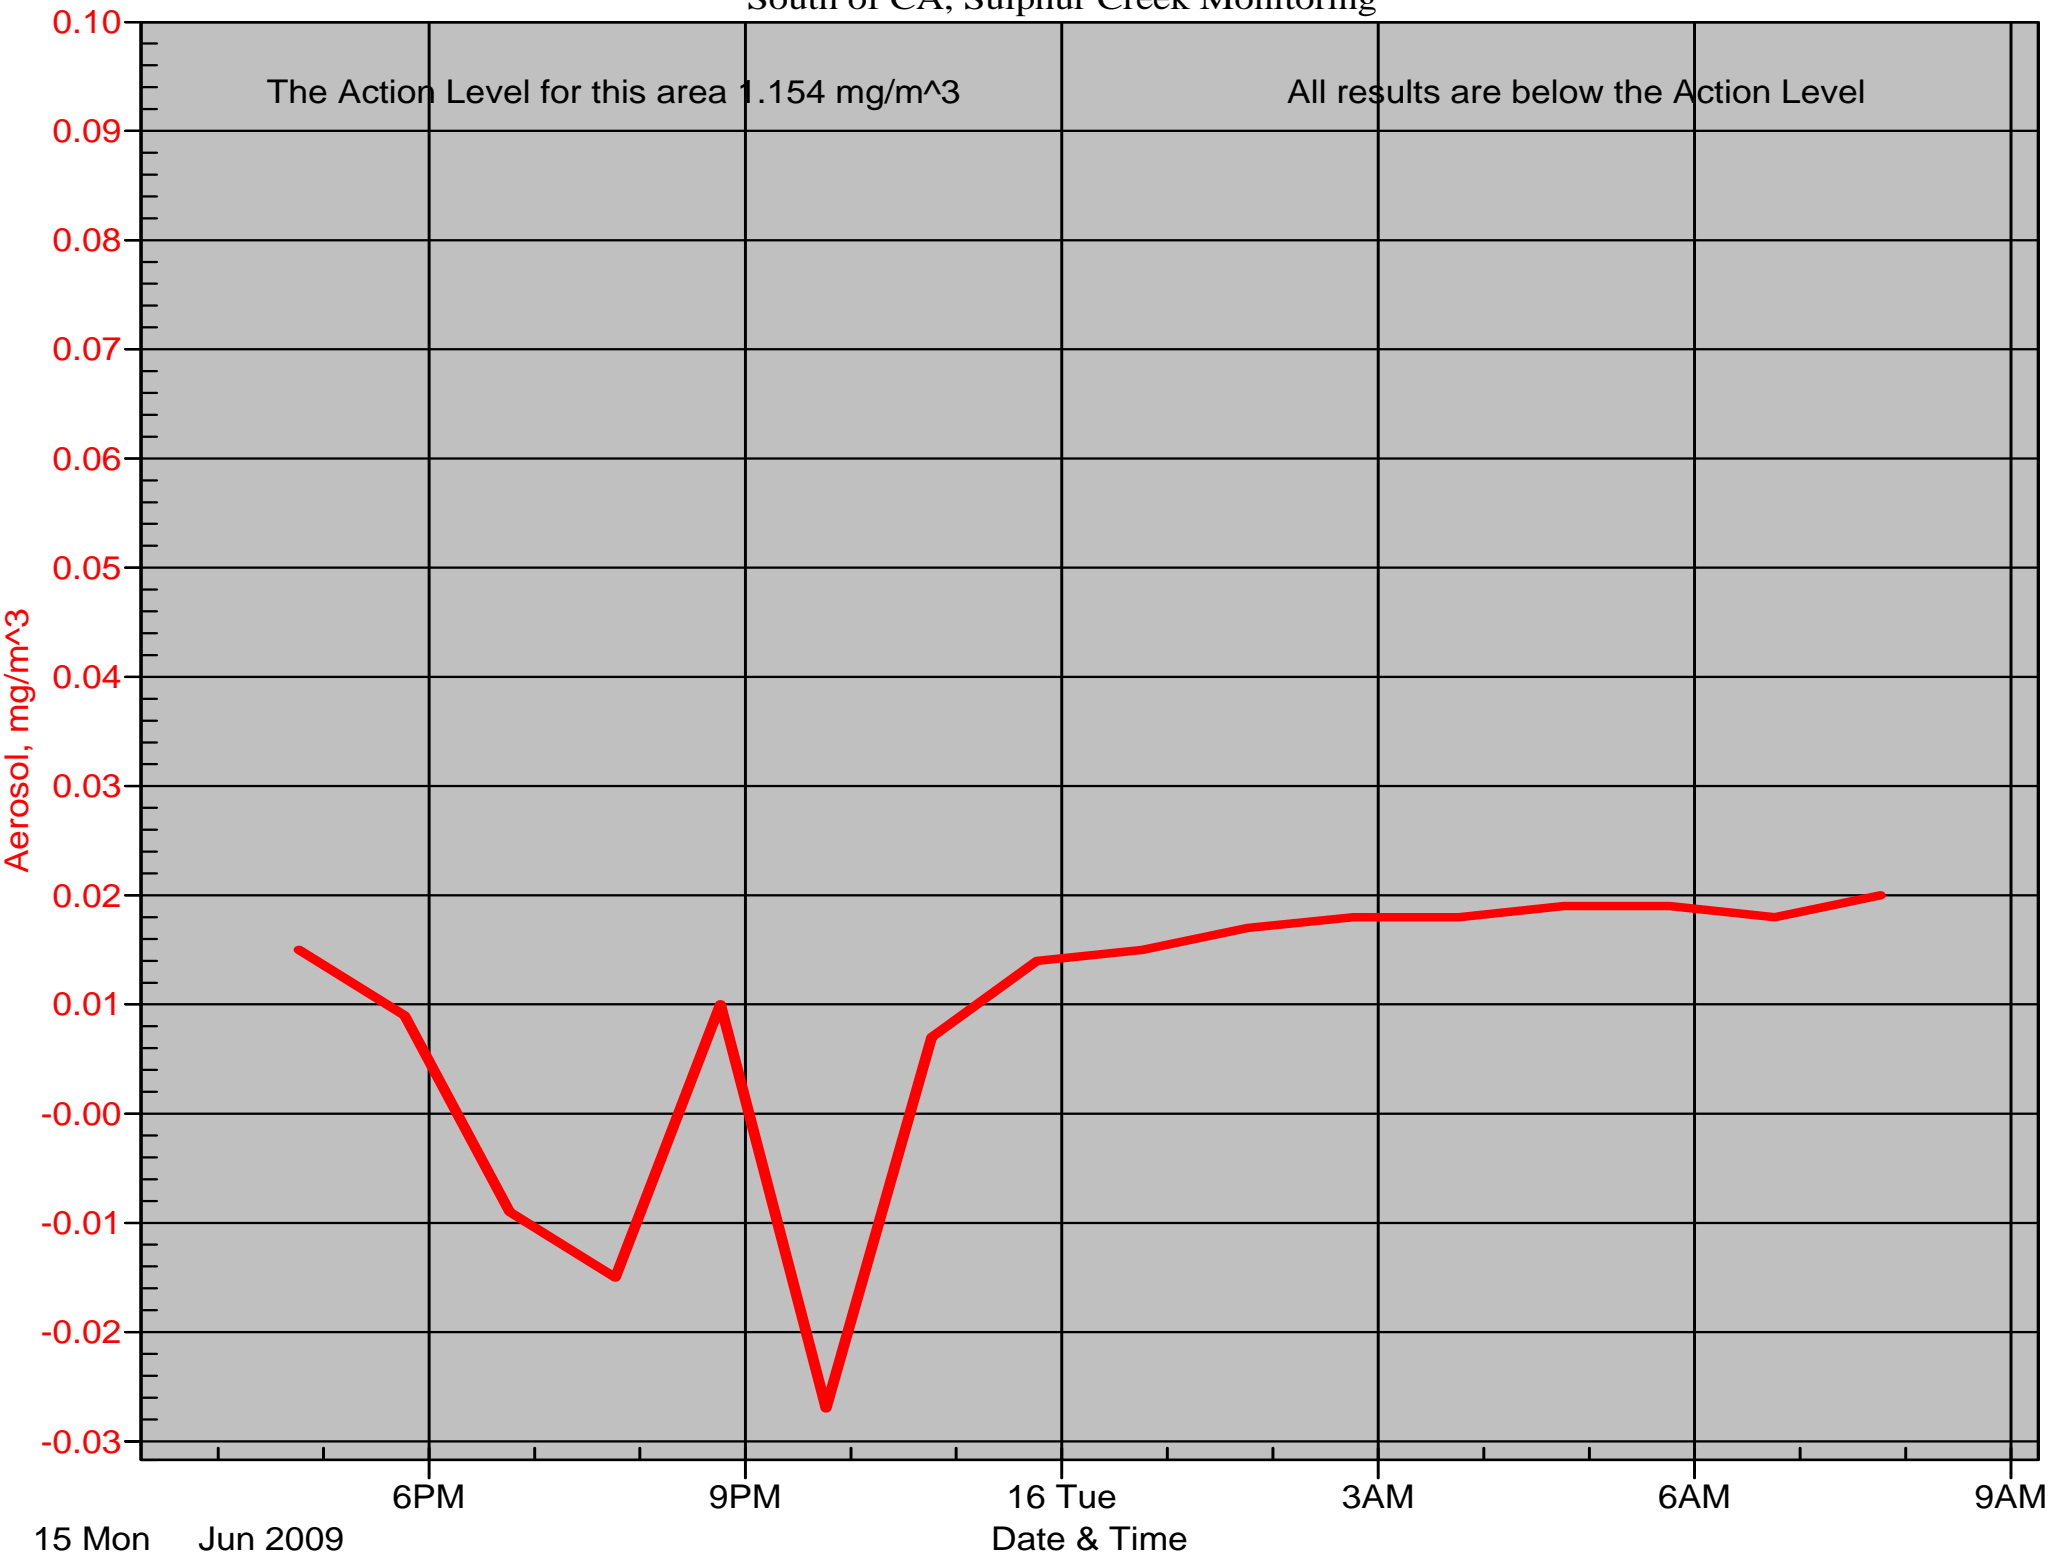

Air Monitor 1 Non-Working Hours

East of CA, Downwind of CA Material

Air Monitor 2 Non-Working Hours

South of CA, Sulphur Creek Monitoring

Air Monitor 3 Non-Working Hours

East of Area H, Downwind of Excavation Area H

Air Monitor 4 Non-Working Hours

Southwest of CA, Upwind of Site