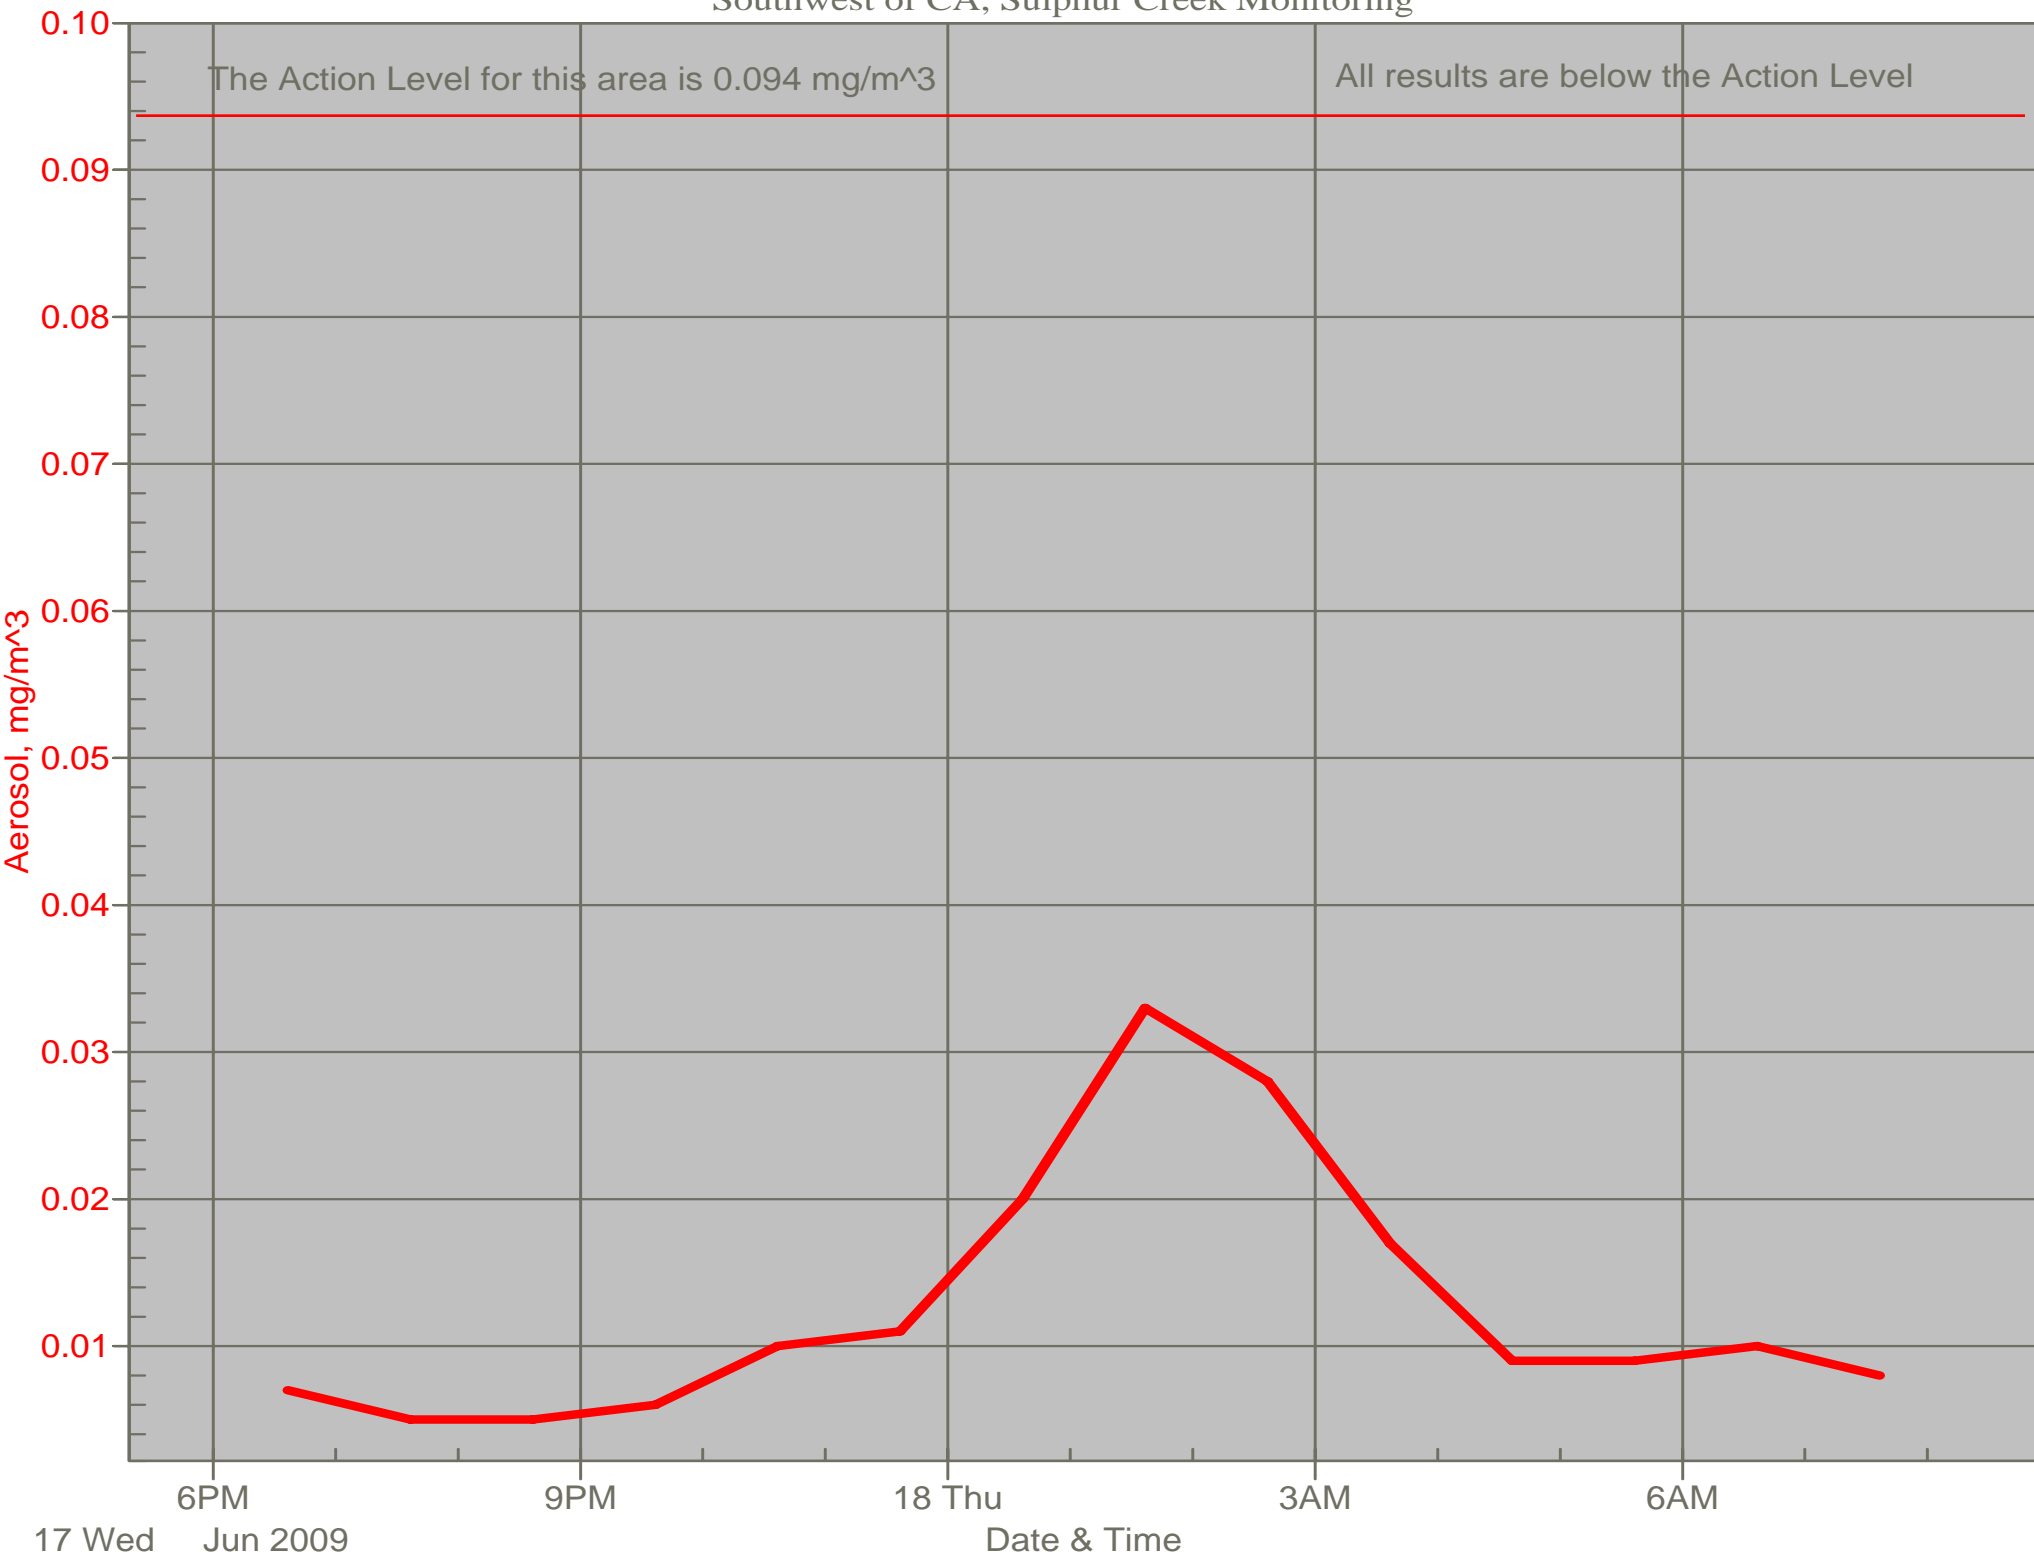

Air Monitor 1 Non-Working Hours

East of CA, Downwind of CA Material

Air Monitor 2 Non-Working Hours

Southwest of CA, Sulphur Creek Monitoring

Air Monitor 3 Non-Working Hours

East of Delaware St., Downwind of Delaware St.

Air Monitor 4 Non-Working Hours

Southwest of CA, Upwind of Site Activities