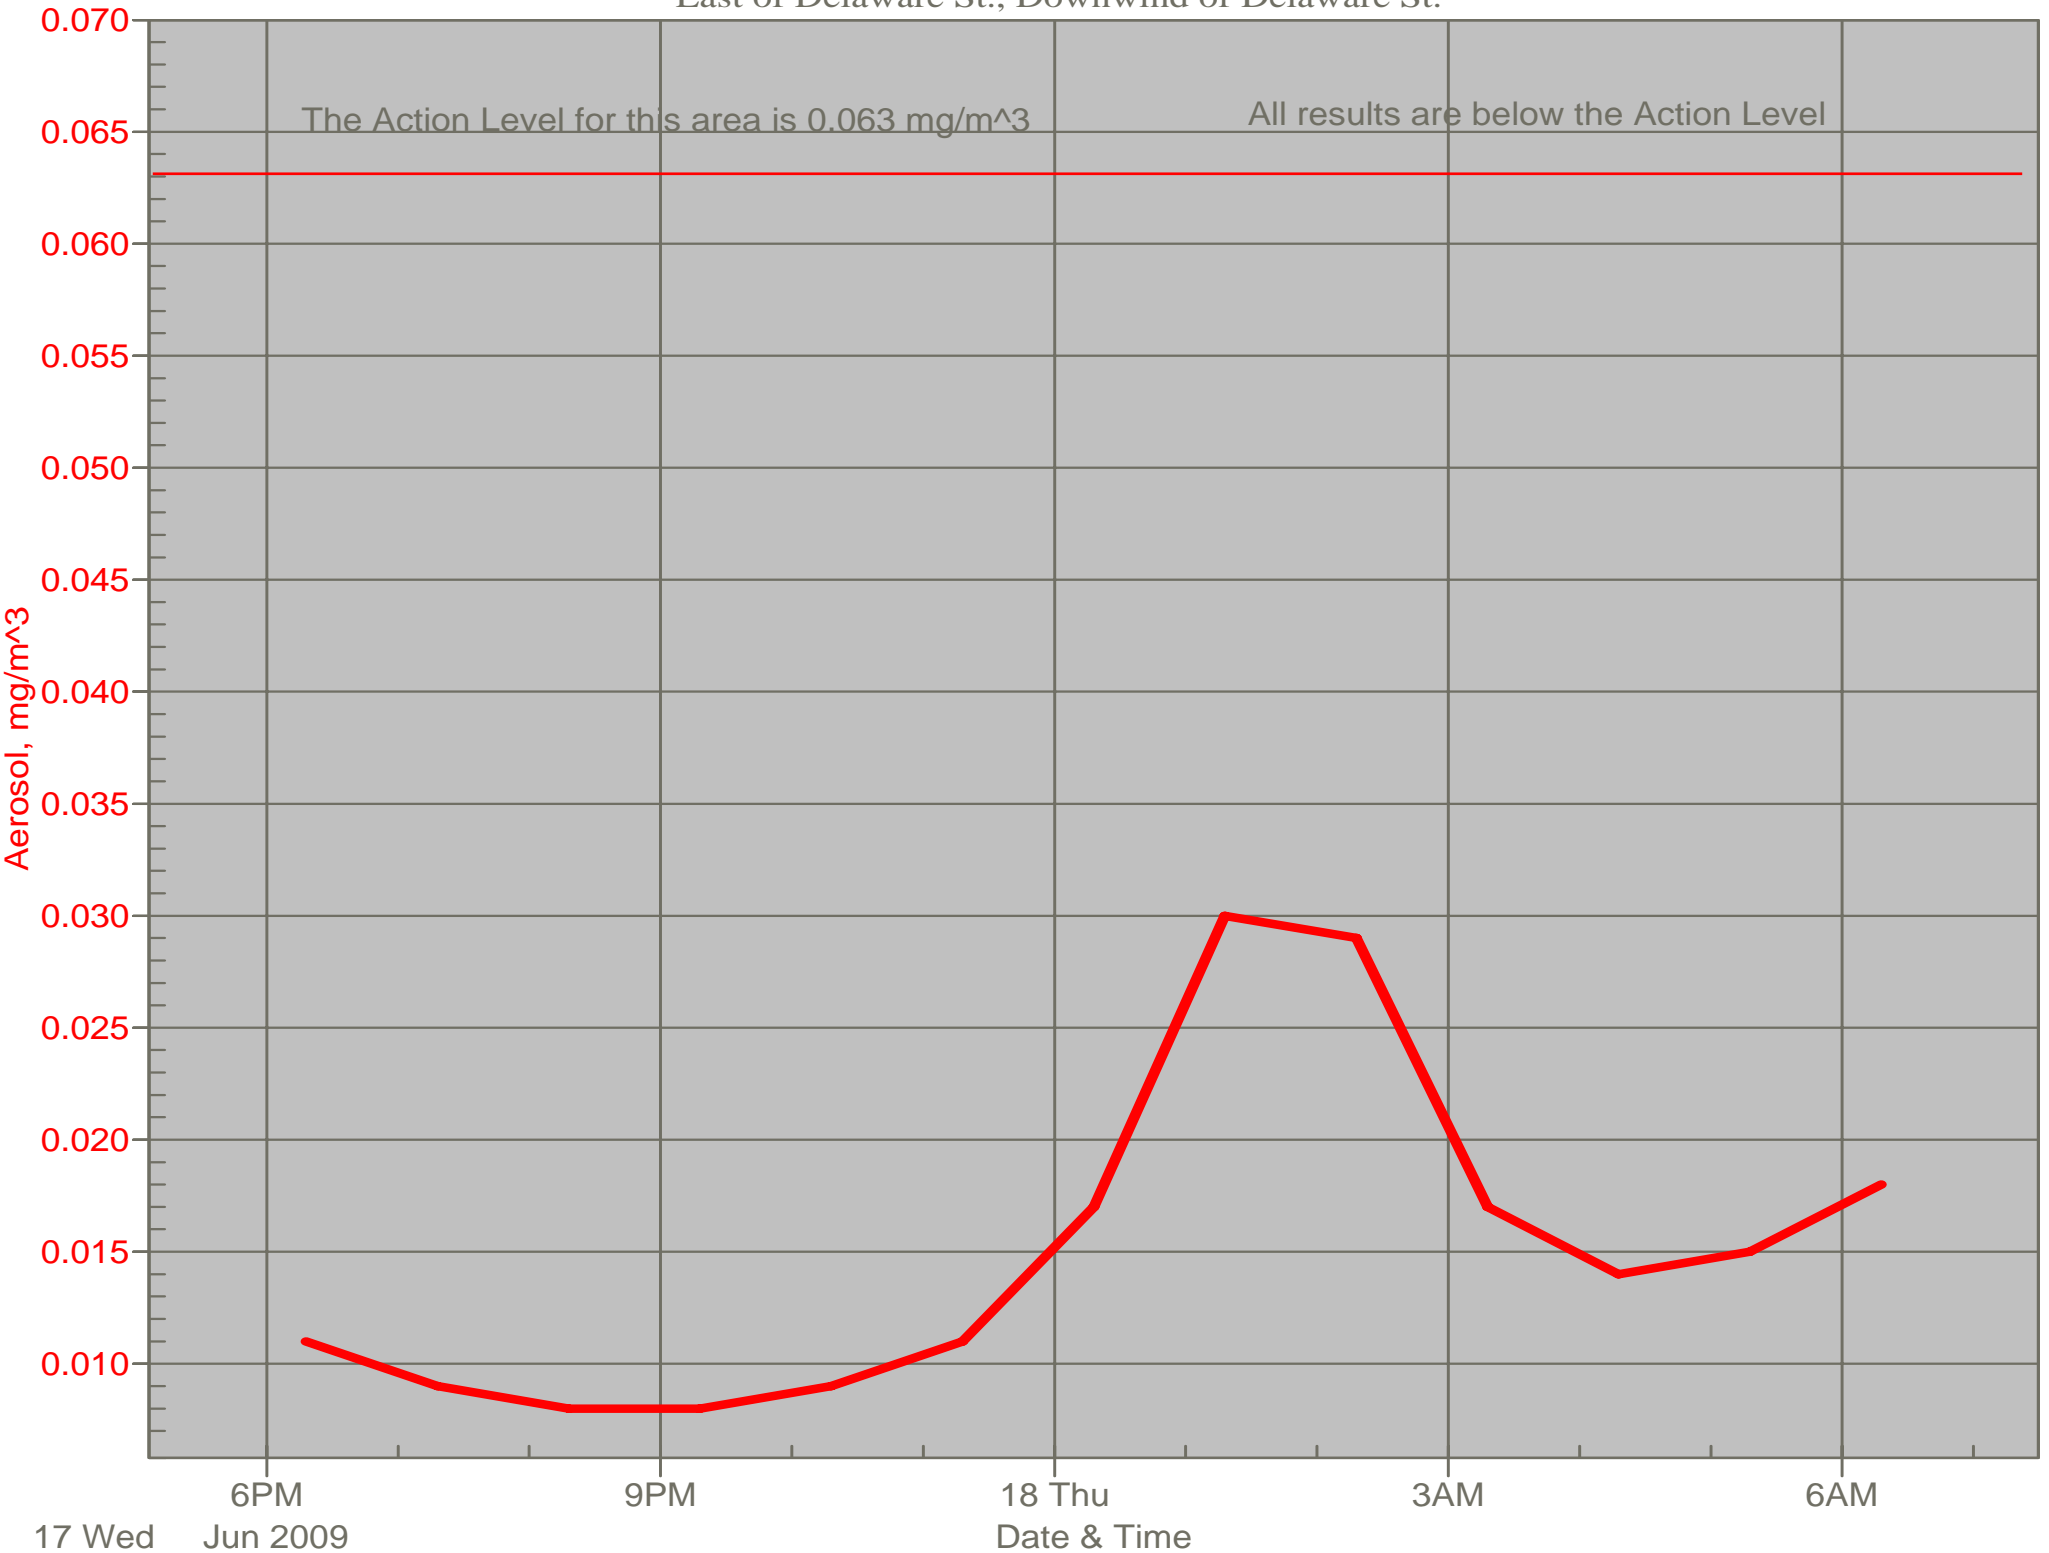

Air Monitor 1 Non-Working Hours

East of CA, Downwind of CA Material

Air Monitor 2 Non-Working Hours

Southwest of CA, Sulphur Creek Monitoring

Air Monitor 3 Non-Working Hours

East of Delaware St., Downwind of Delaware St.

Air Monitor 4 Non-Working Hours

Southwest of CA, Upwind of Site Activities