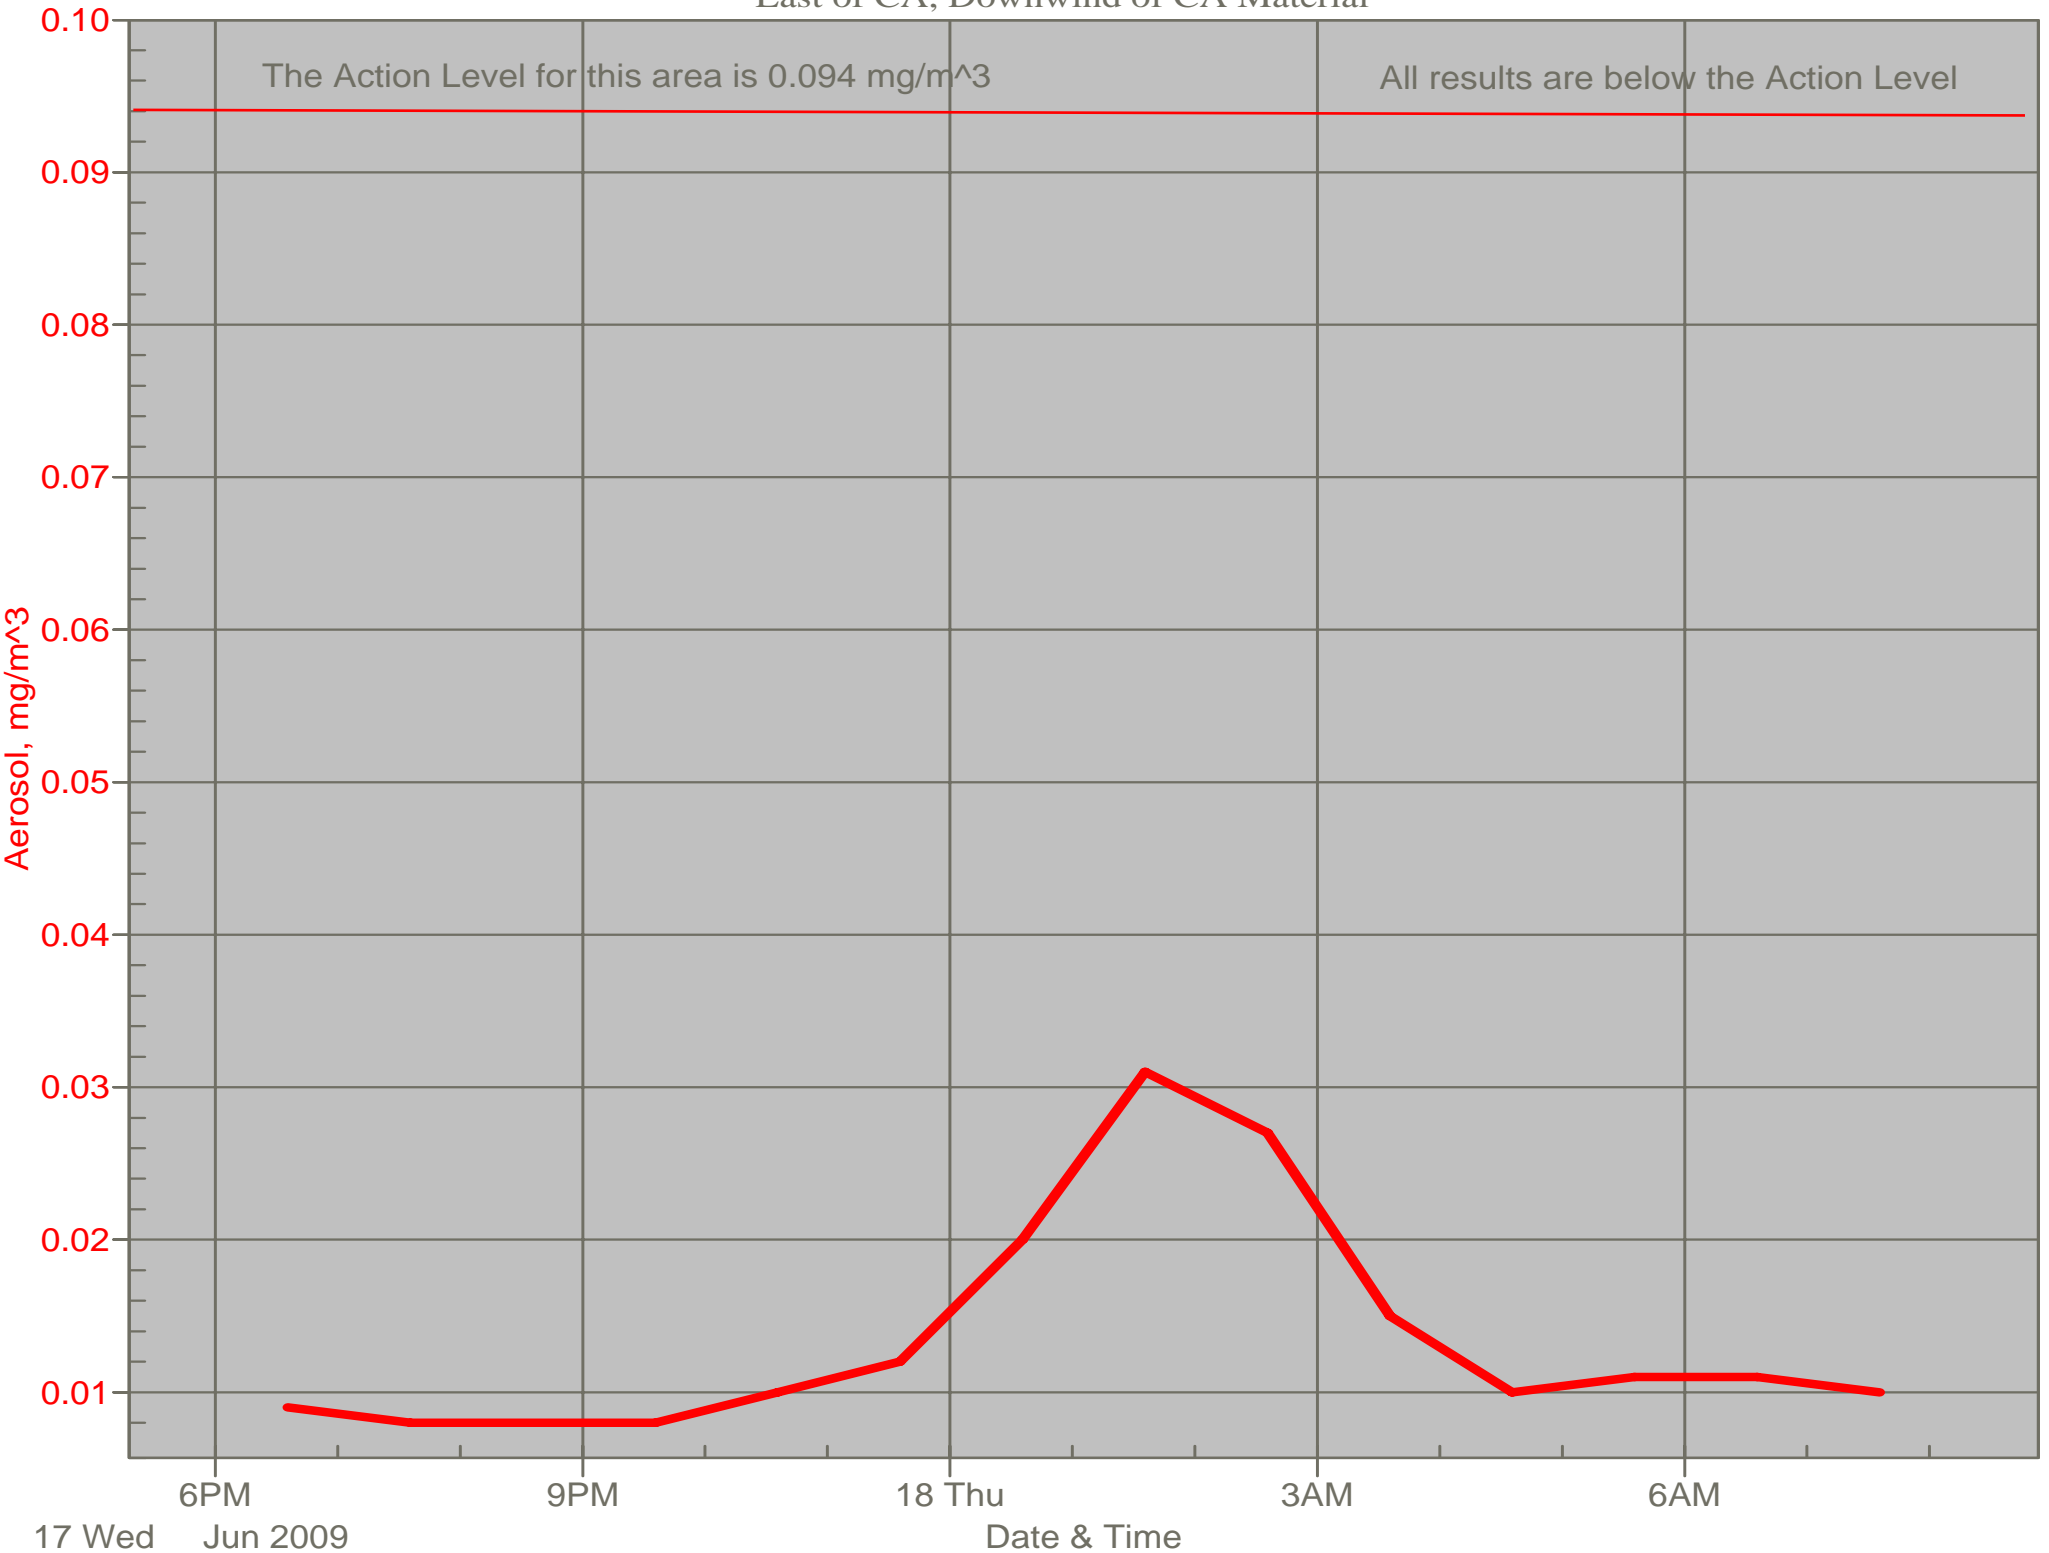

Air Monitor 1 Non-Working Hours

East of CA, Downwind of CA Material

Air Monitor 2 Non-Working Hours

Southwest of CA, Sulphur Creek Monitoring

Air Monitor 3 Non-Working Hours

East of Delaware St., Downwind of Delaware St.

Air Monitor 4 Non-Working Hours

Southwest of CA, Upwind of Site Activities