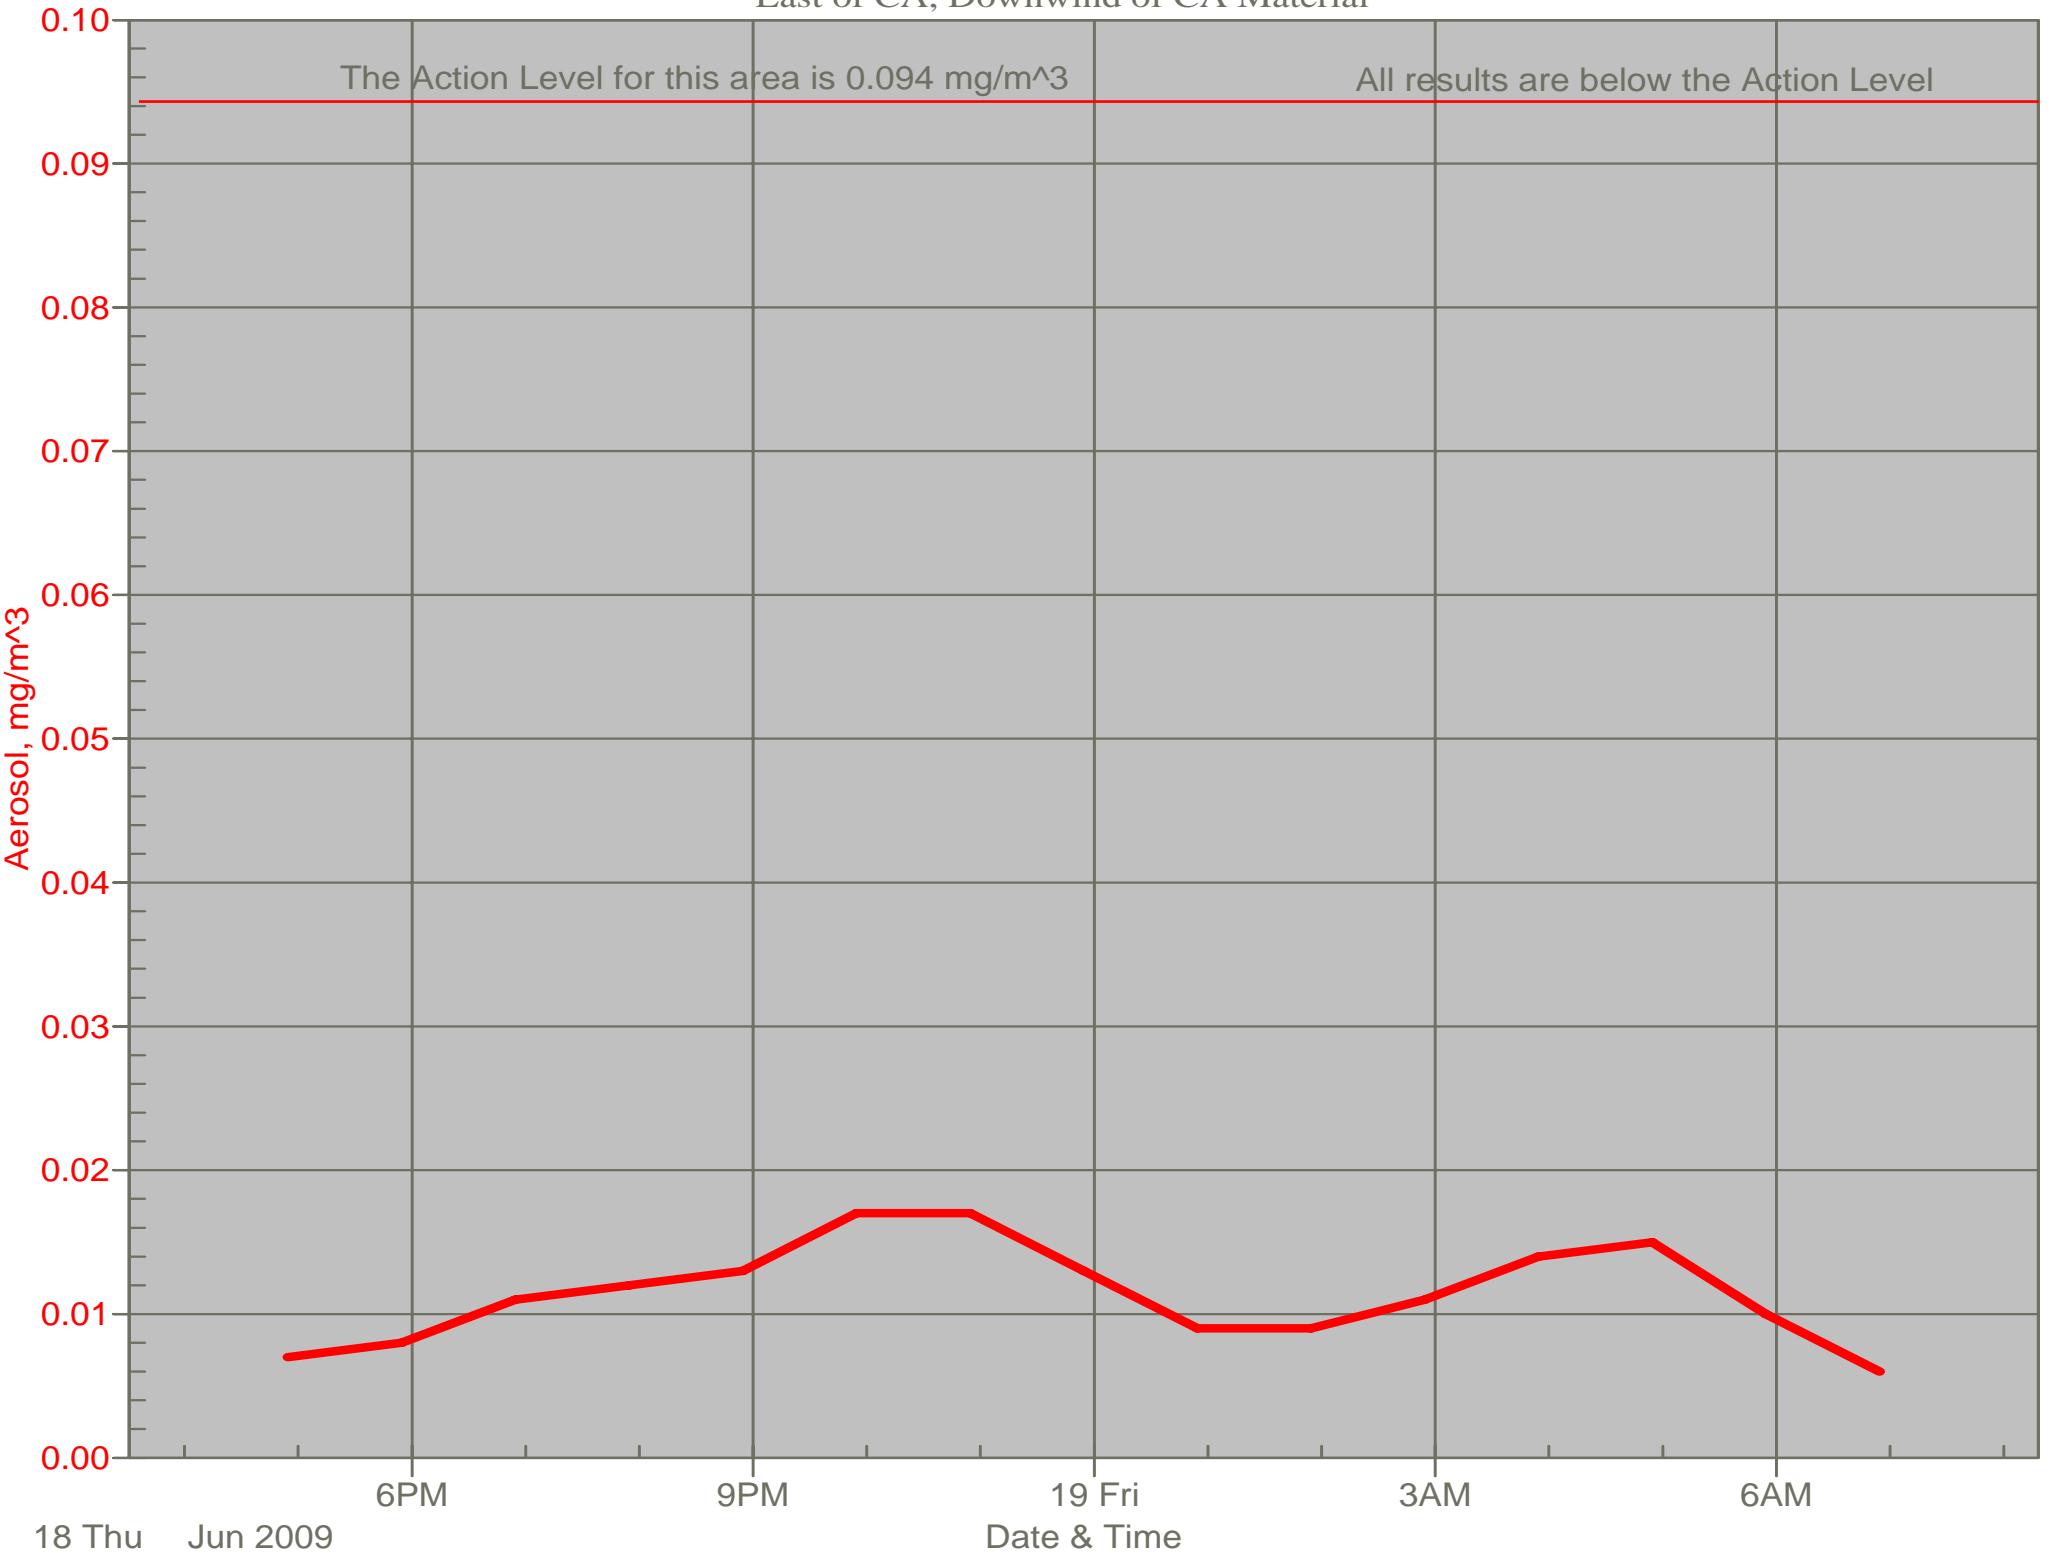

# Air Monitor 1 Non-Working Hours

East of CA, Downwind of CA Material

# Air Monitor 2 Non-Working Hours

South of CA, Sulphur Creek Monitoring

# Air Monitor 4 Non-Working Hours

Southwest of CA, Upwind of Site Activities