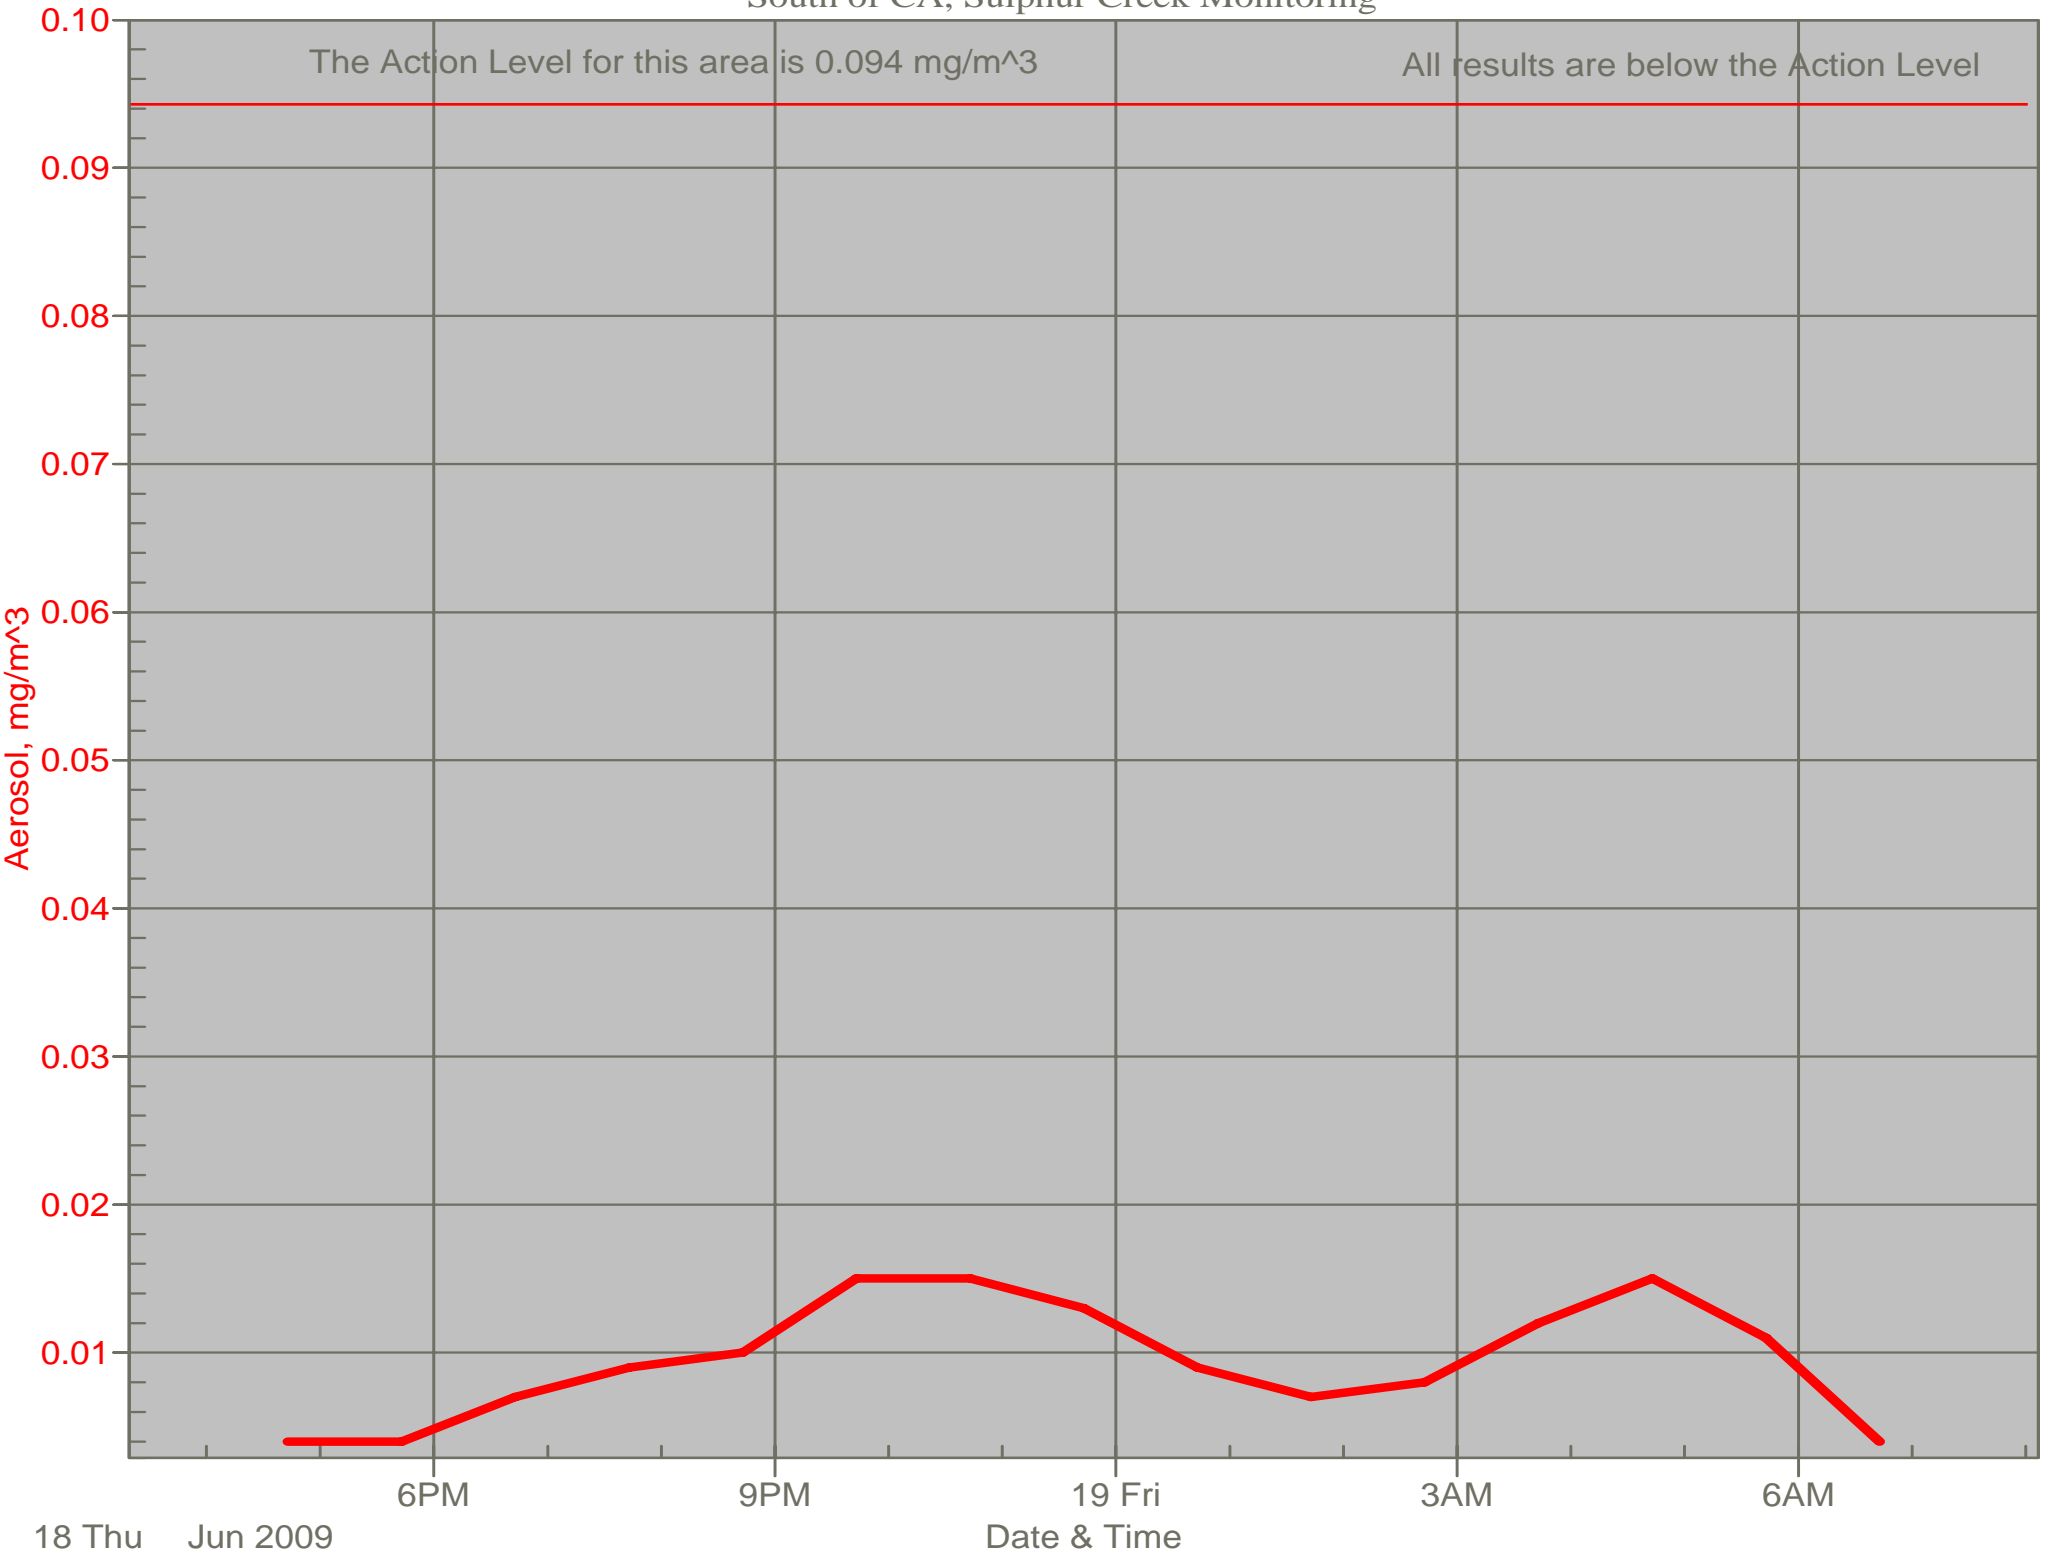

# Air Monitor 1 Non-Working Hours

East of CA, Downwind of CA Material

# Air Monitor 2 Non-Working Hours

South of CA, Sulphur Creek Monitoring

# Air Monitor 4 Non-Working Hours

Southwest of CA, Upwind of Site Activities