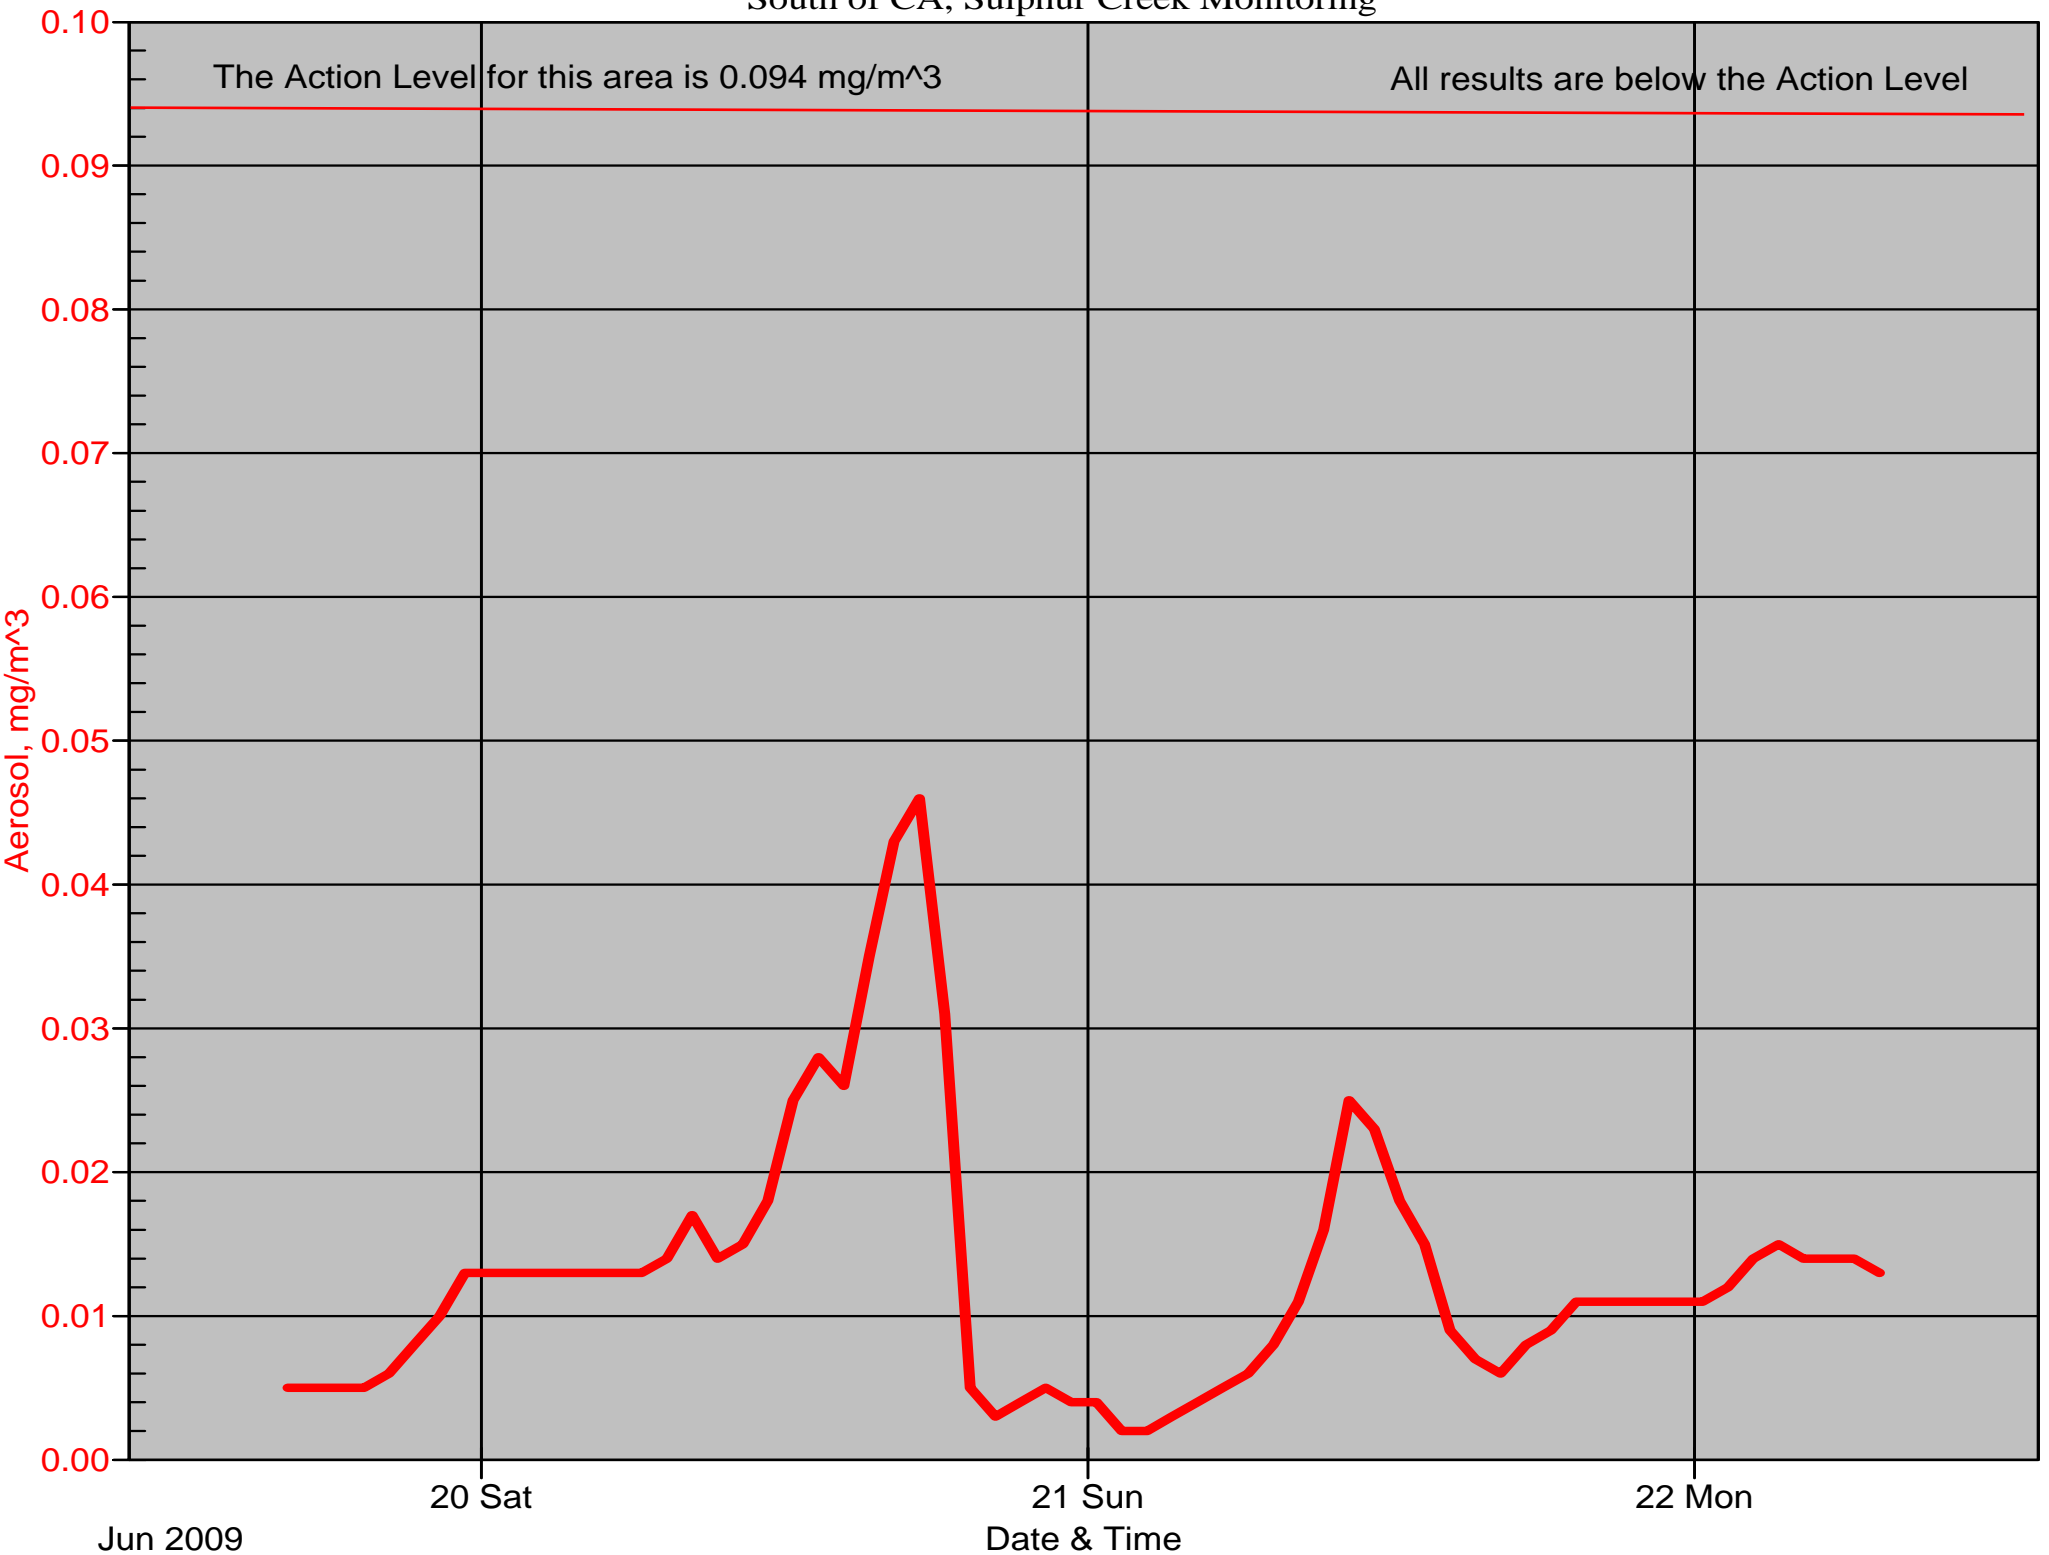

Air Monitor 1 Non-Working Hours

East of CA, Downwind of CA Material

Air Monitor 2 Non-Working Hours

South of CA, Sulphur Creek Monitoring

Air Monitor 4 Non-Working Hours

Southwest of CA, Upwind of Site