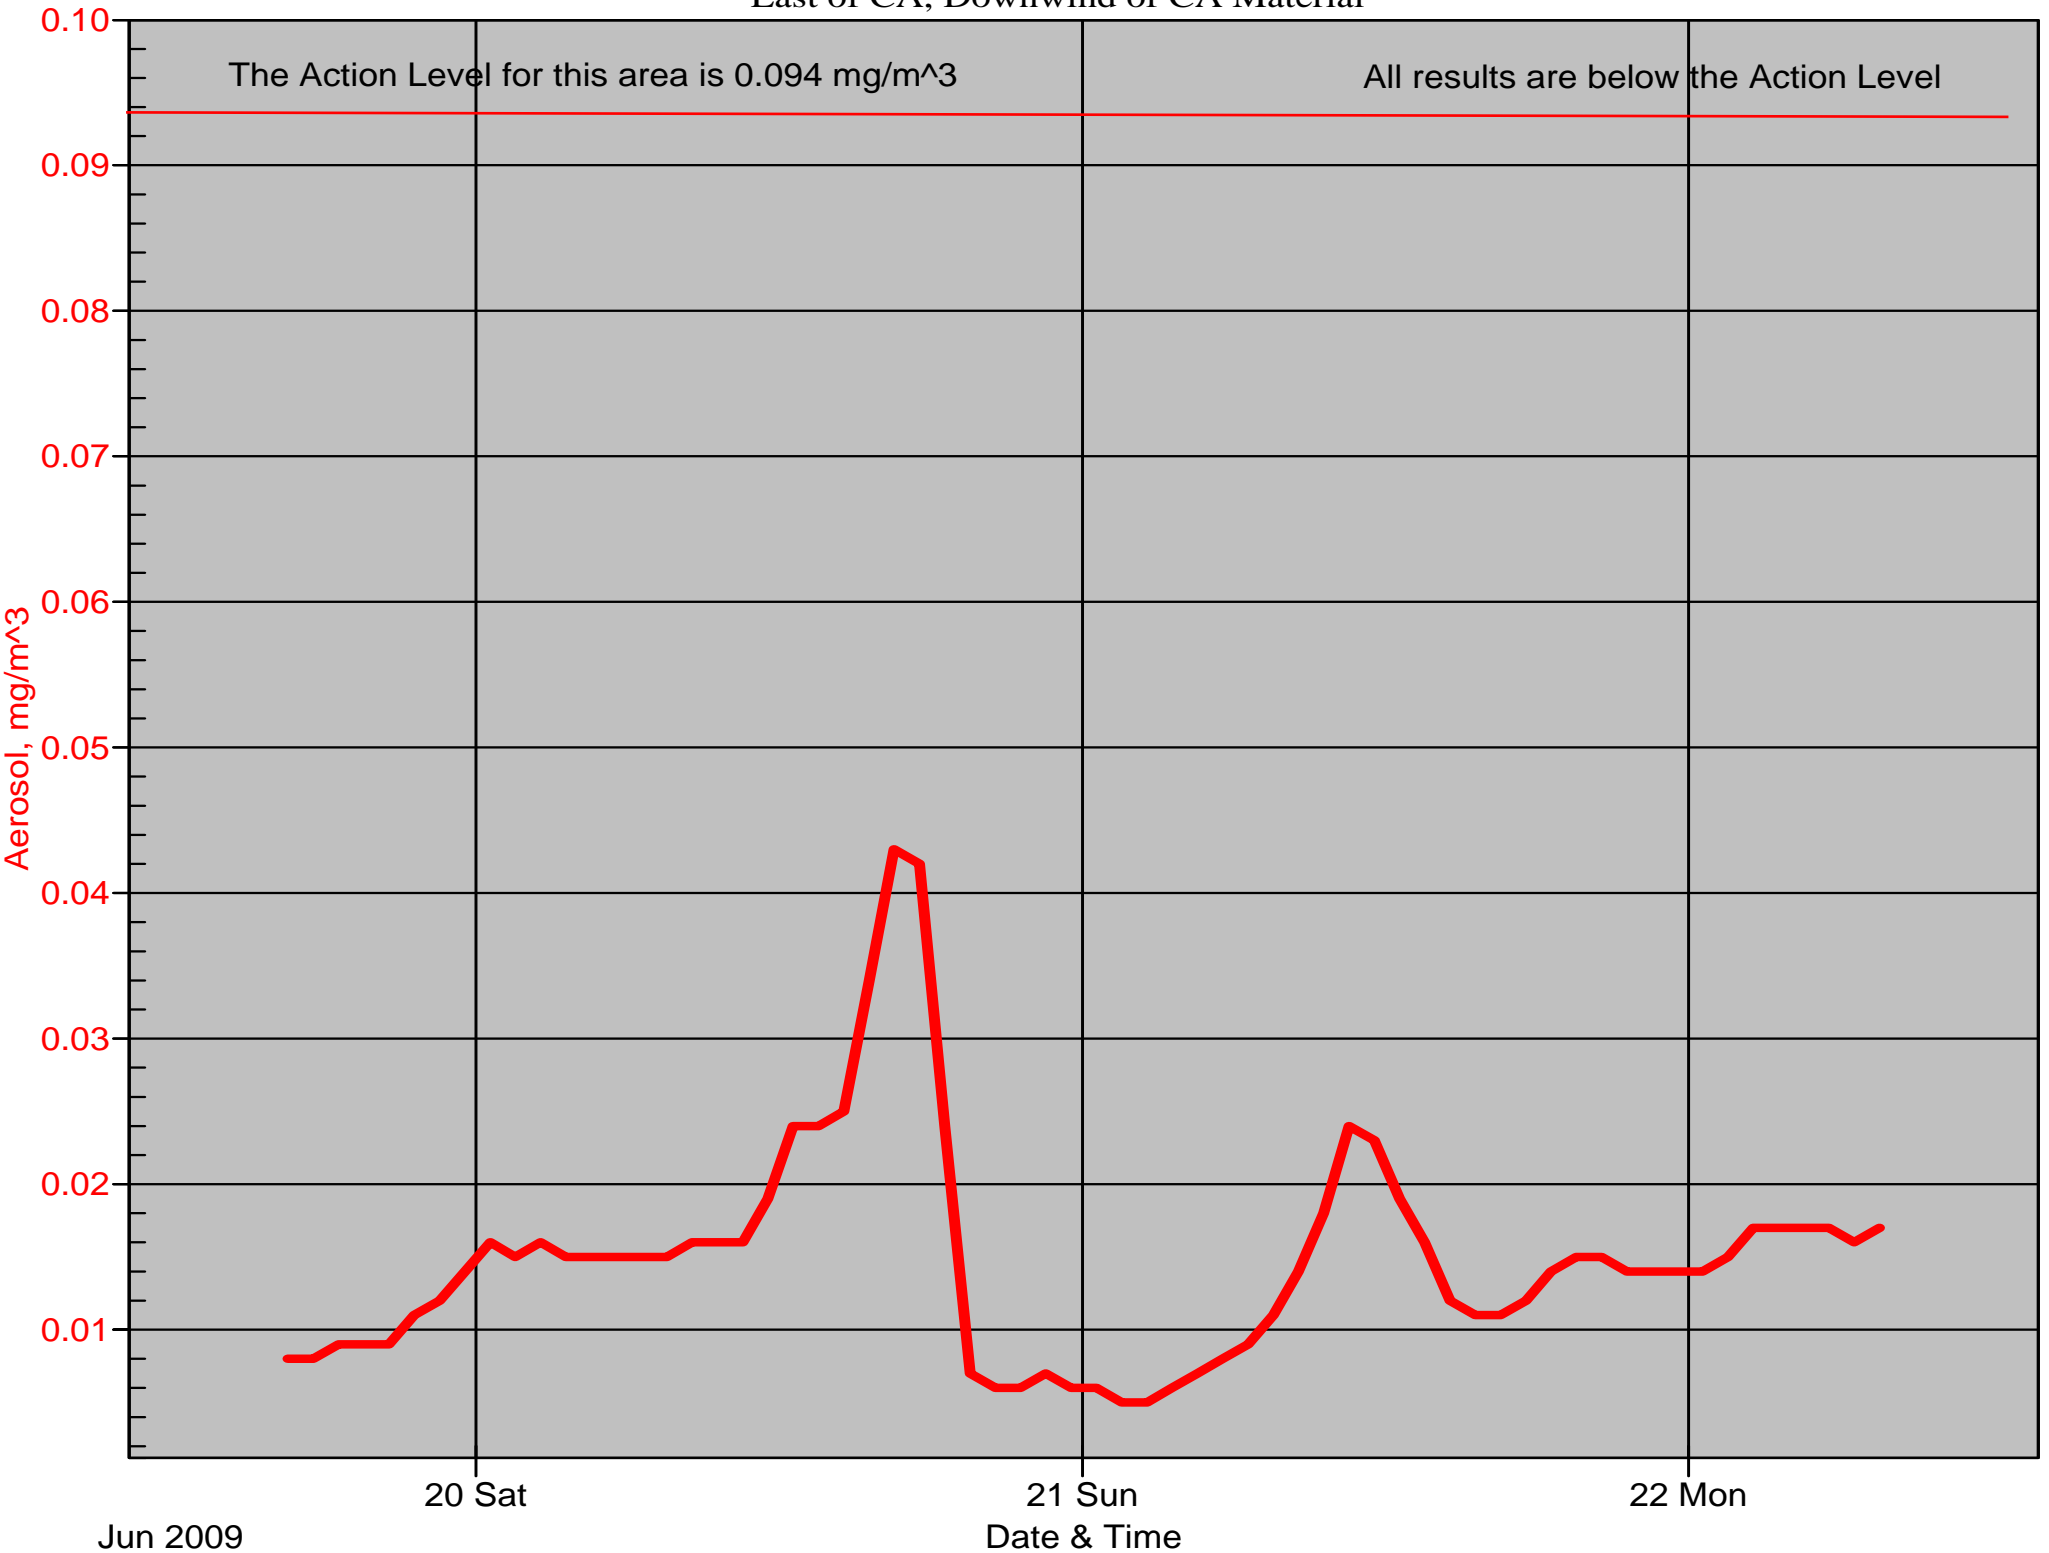

Air Monitor 1 Non-Working Hours

East of CA, Downwind of CA Material

Air Monitor 2 Non-Working Hours

South of CA, Sulphur Creek Monitoring

Air Monitor 4 Non-Working Hours

Southwest of CA, Upwind of Site