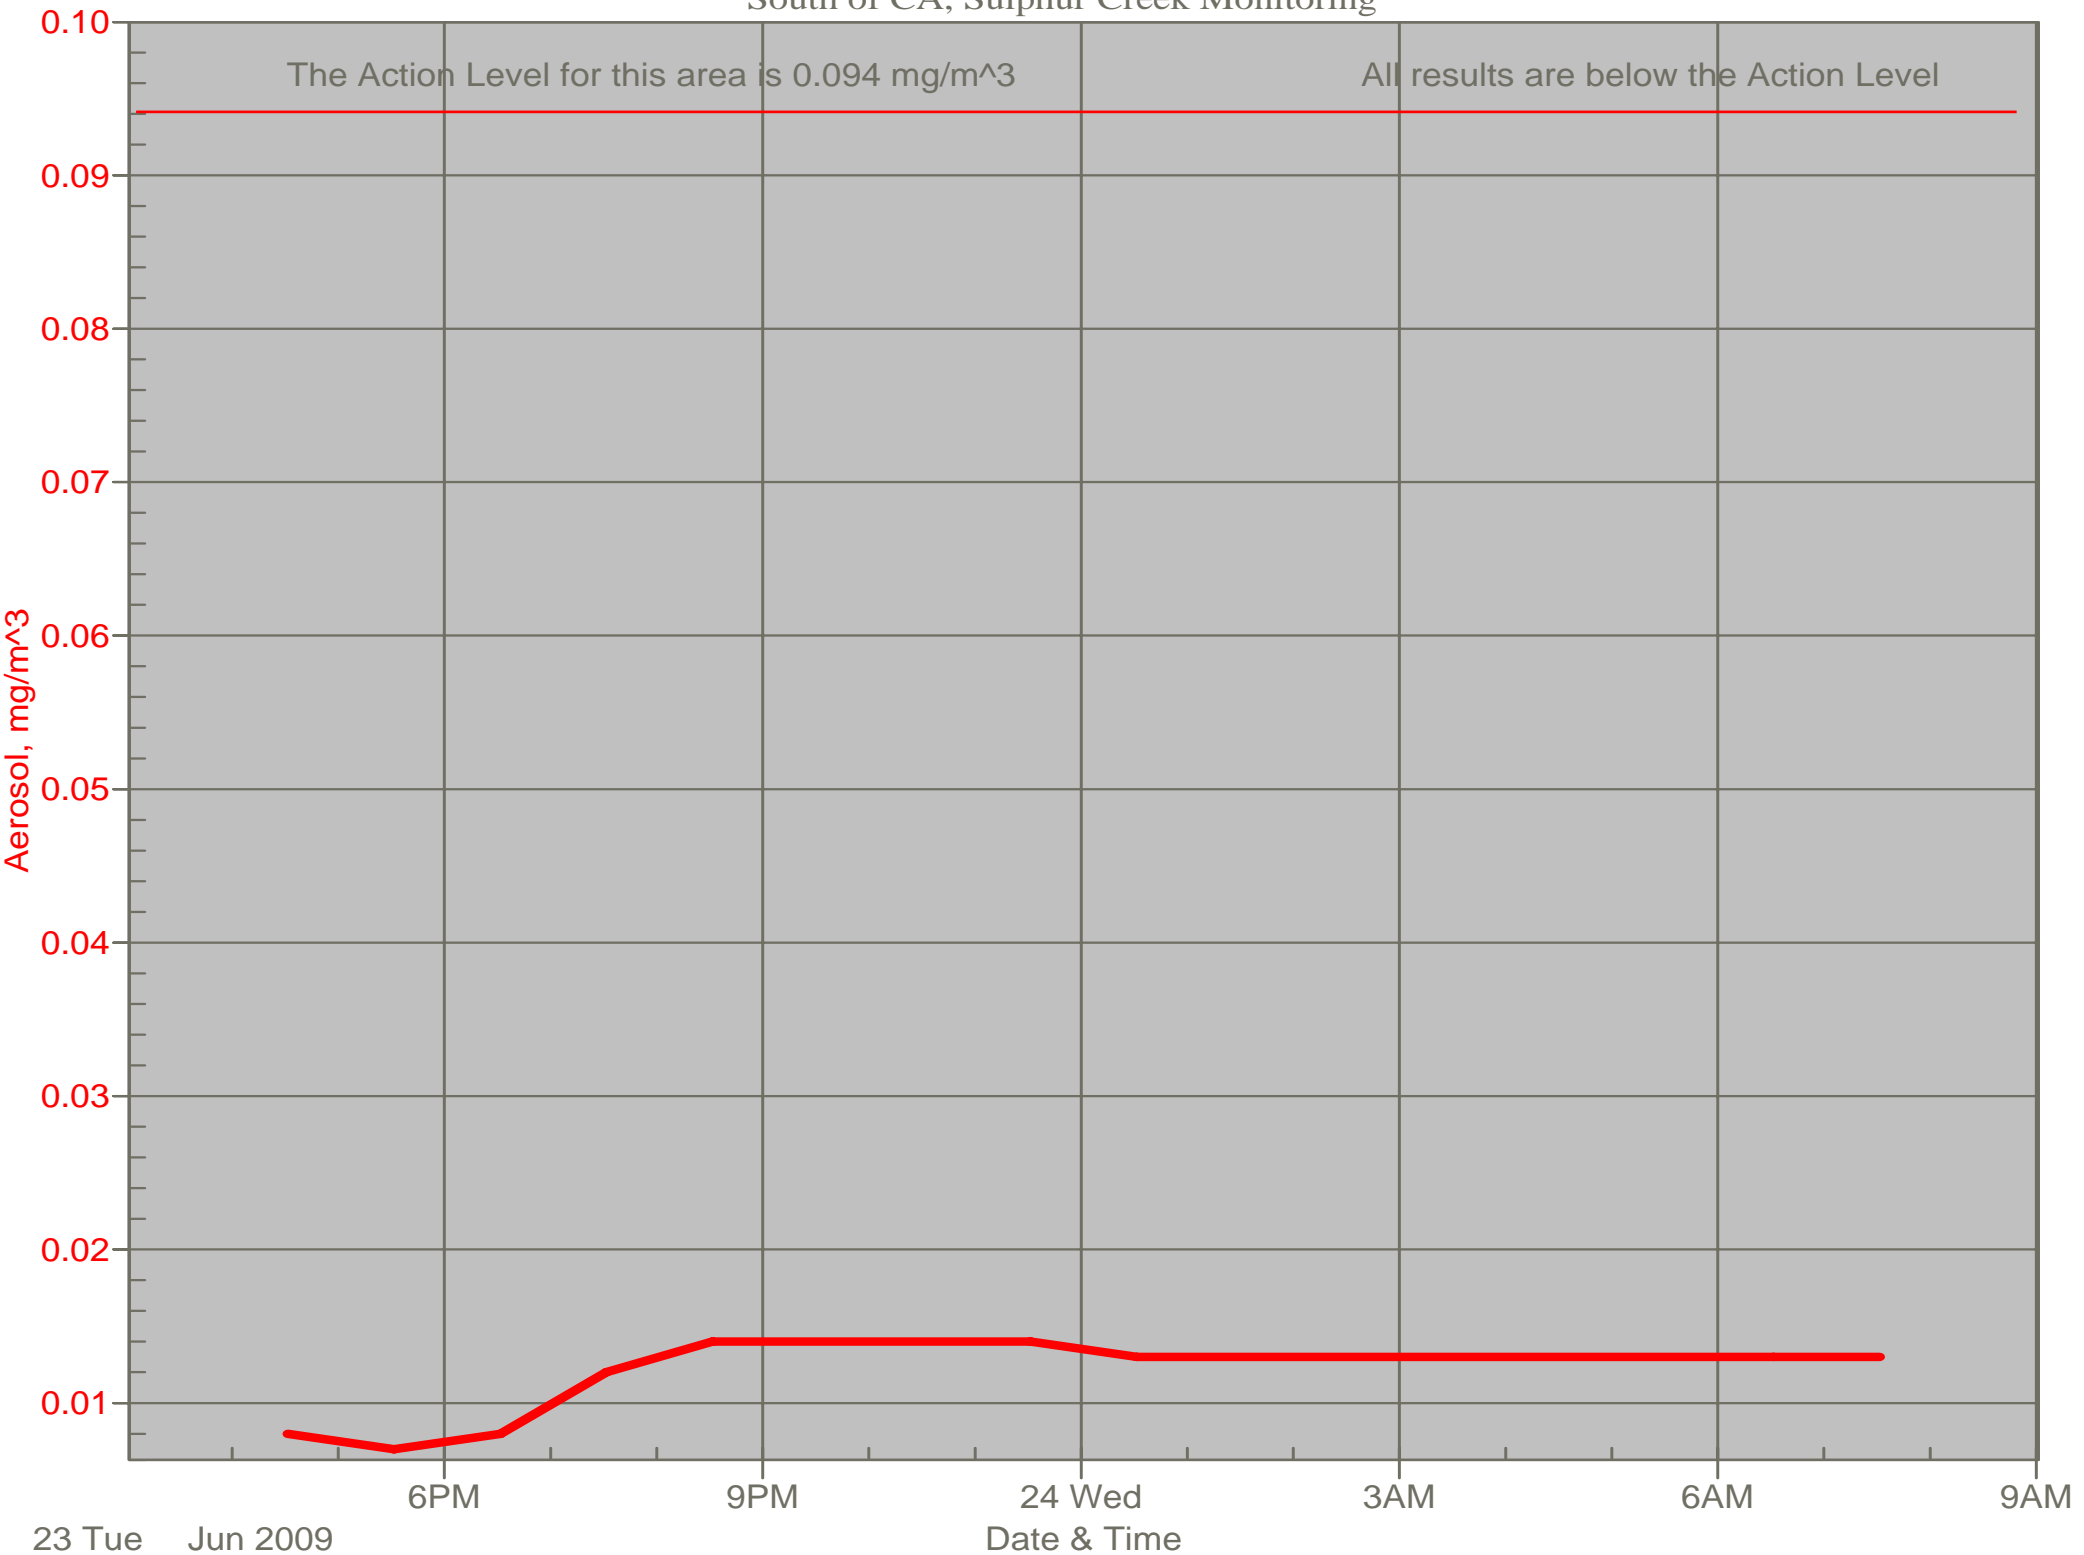

Air Monitor 1 Non-Working Hours

East of CA, Downwind of CA Material

Air Monitor 2 Non-Working Hours

South of CA, Sulphur Creek Monitoring

Air Monitor 4 Non-Working Hours

Southwest of CA, Upwind of Site