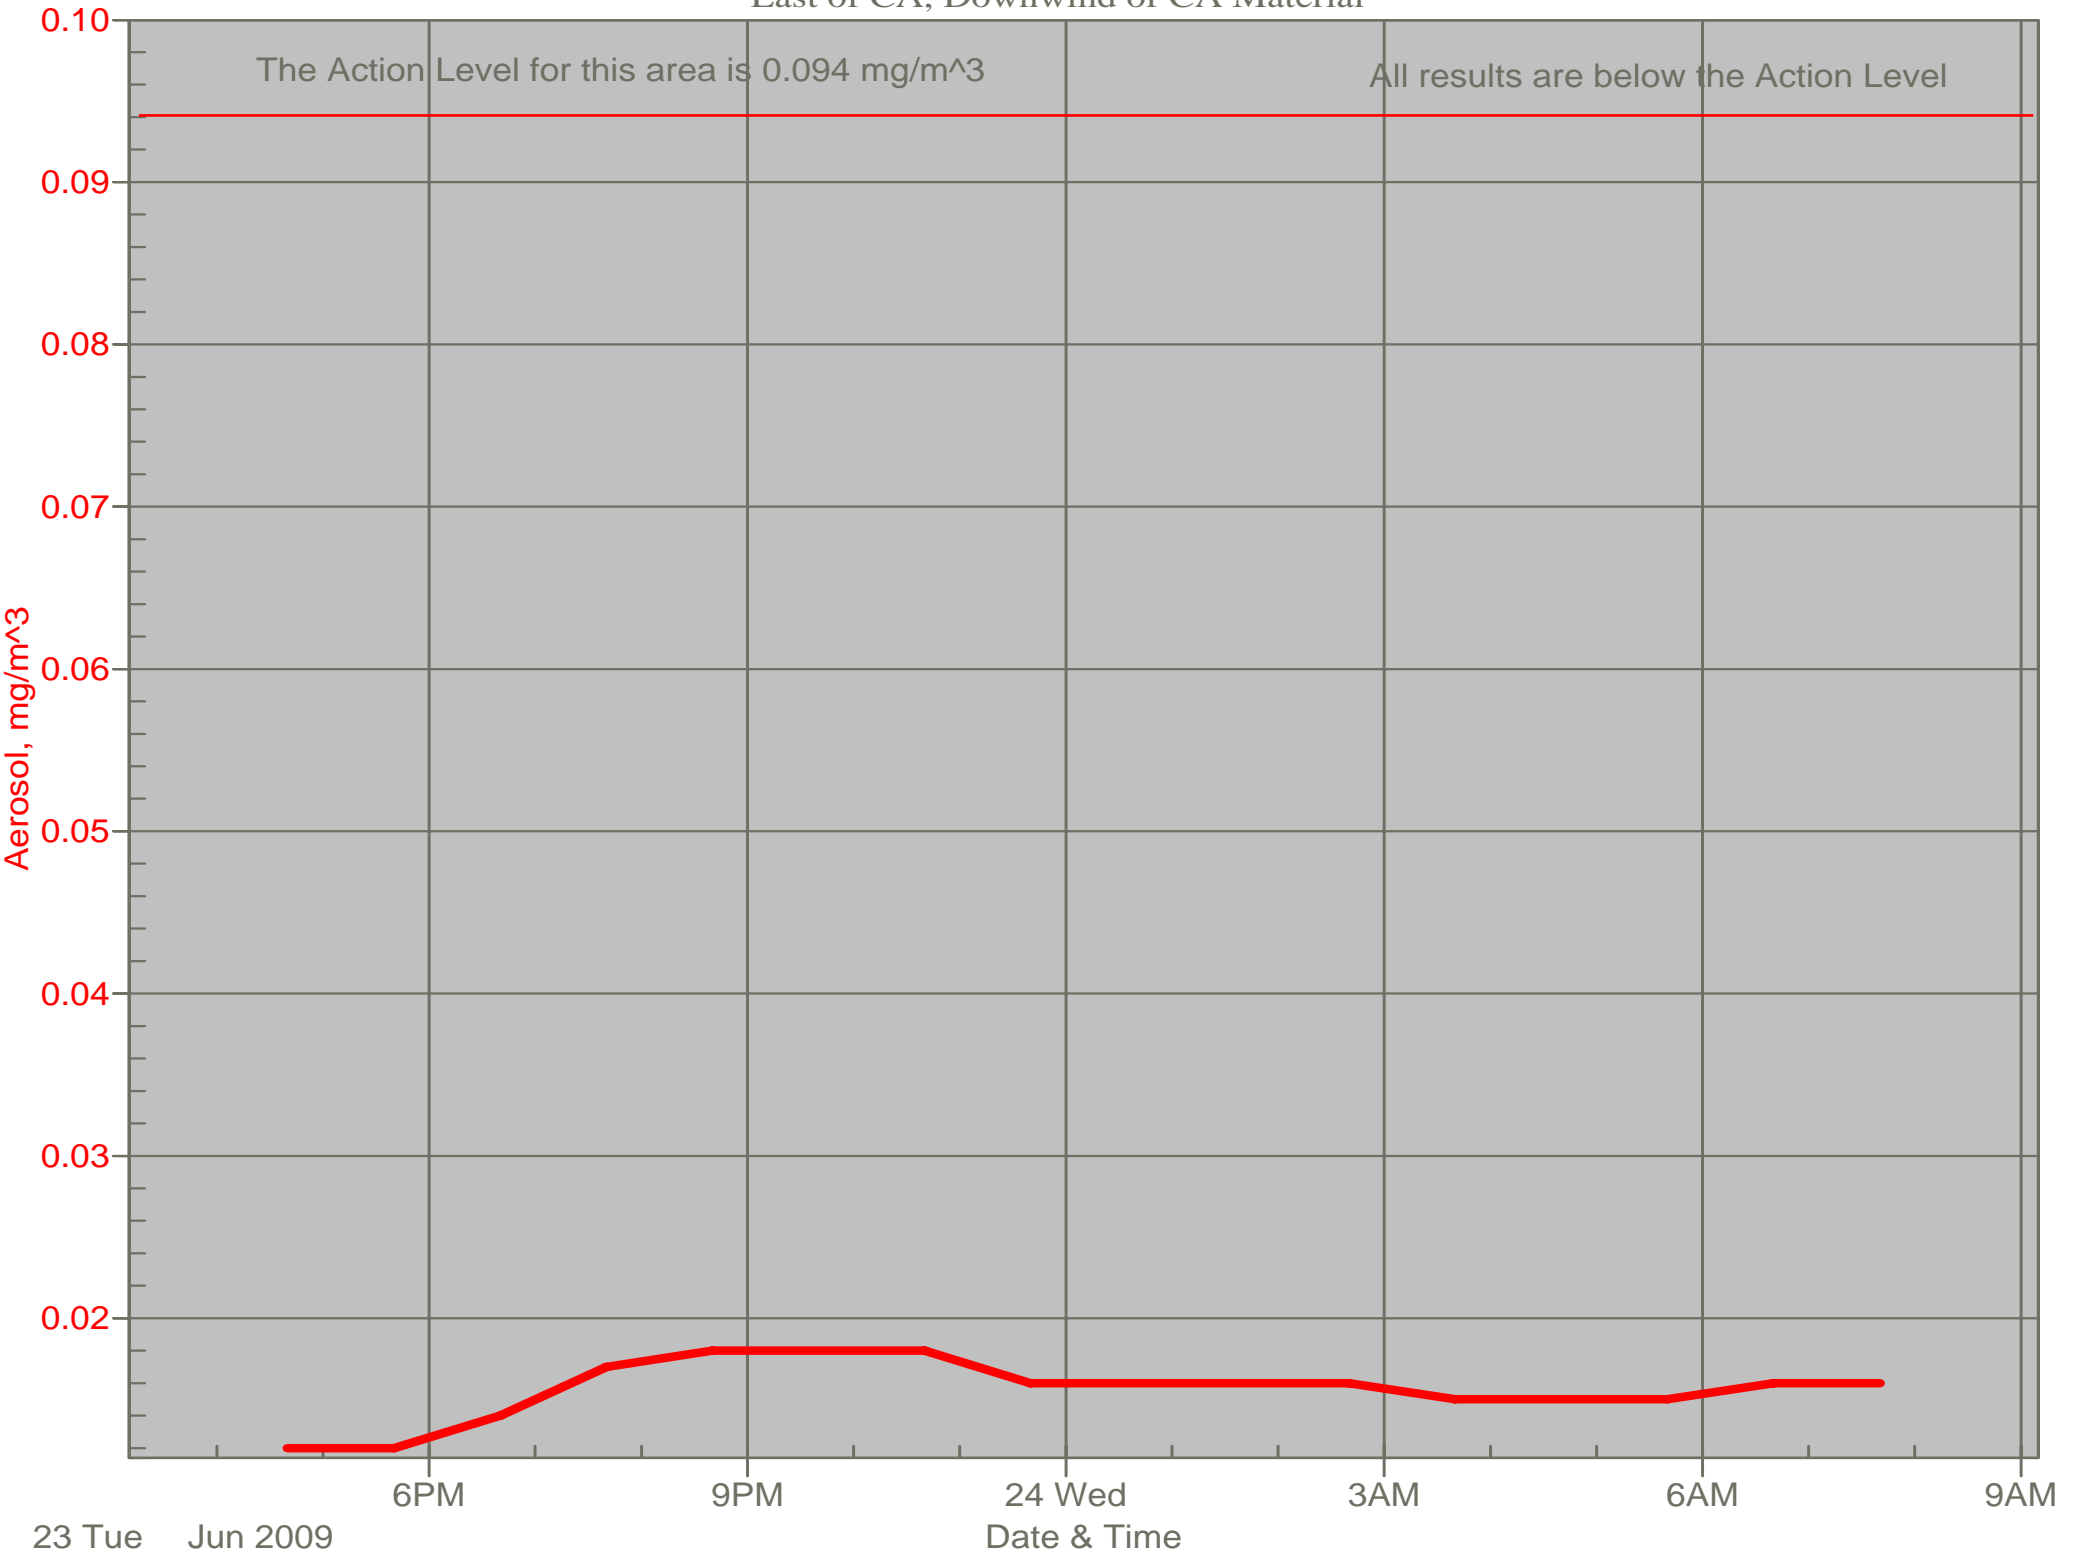

Air Monitor 1 Non-Working Hours

East of CA, Downwind of CA Material

Air Monitor 2 Non-Working Hours

South of CA, Sulphur Creek Monitoring

Air Monitor 4 Non-Working Hours

Southwest of CA, Upwind of Site