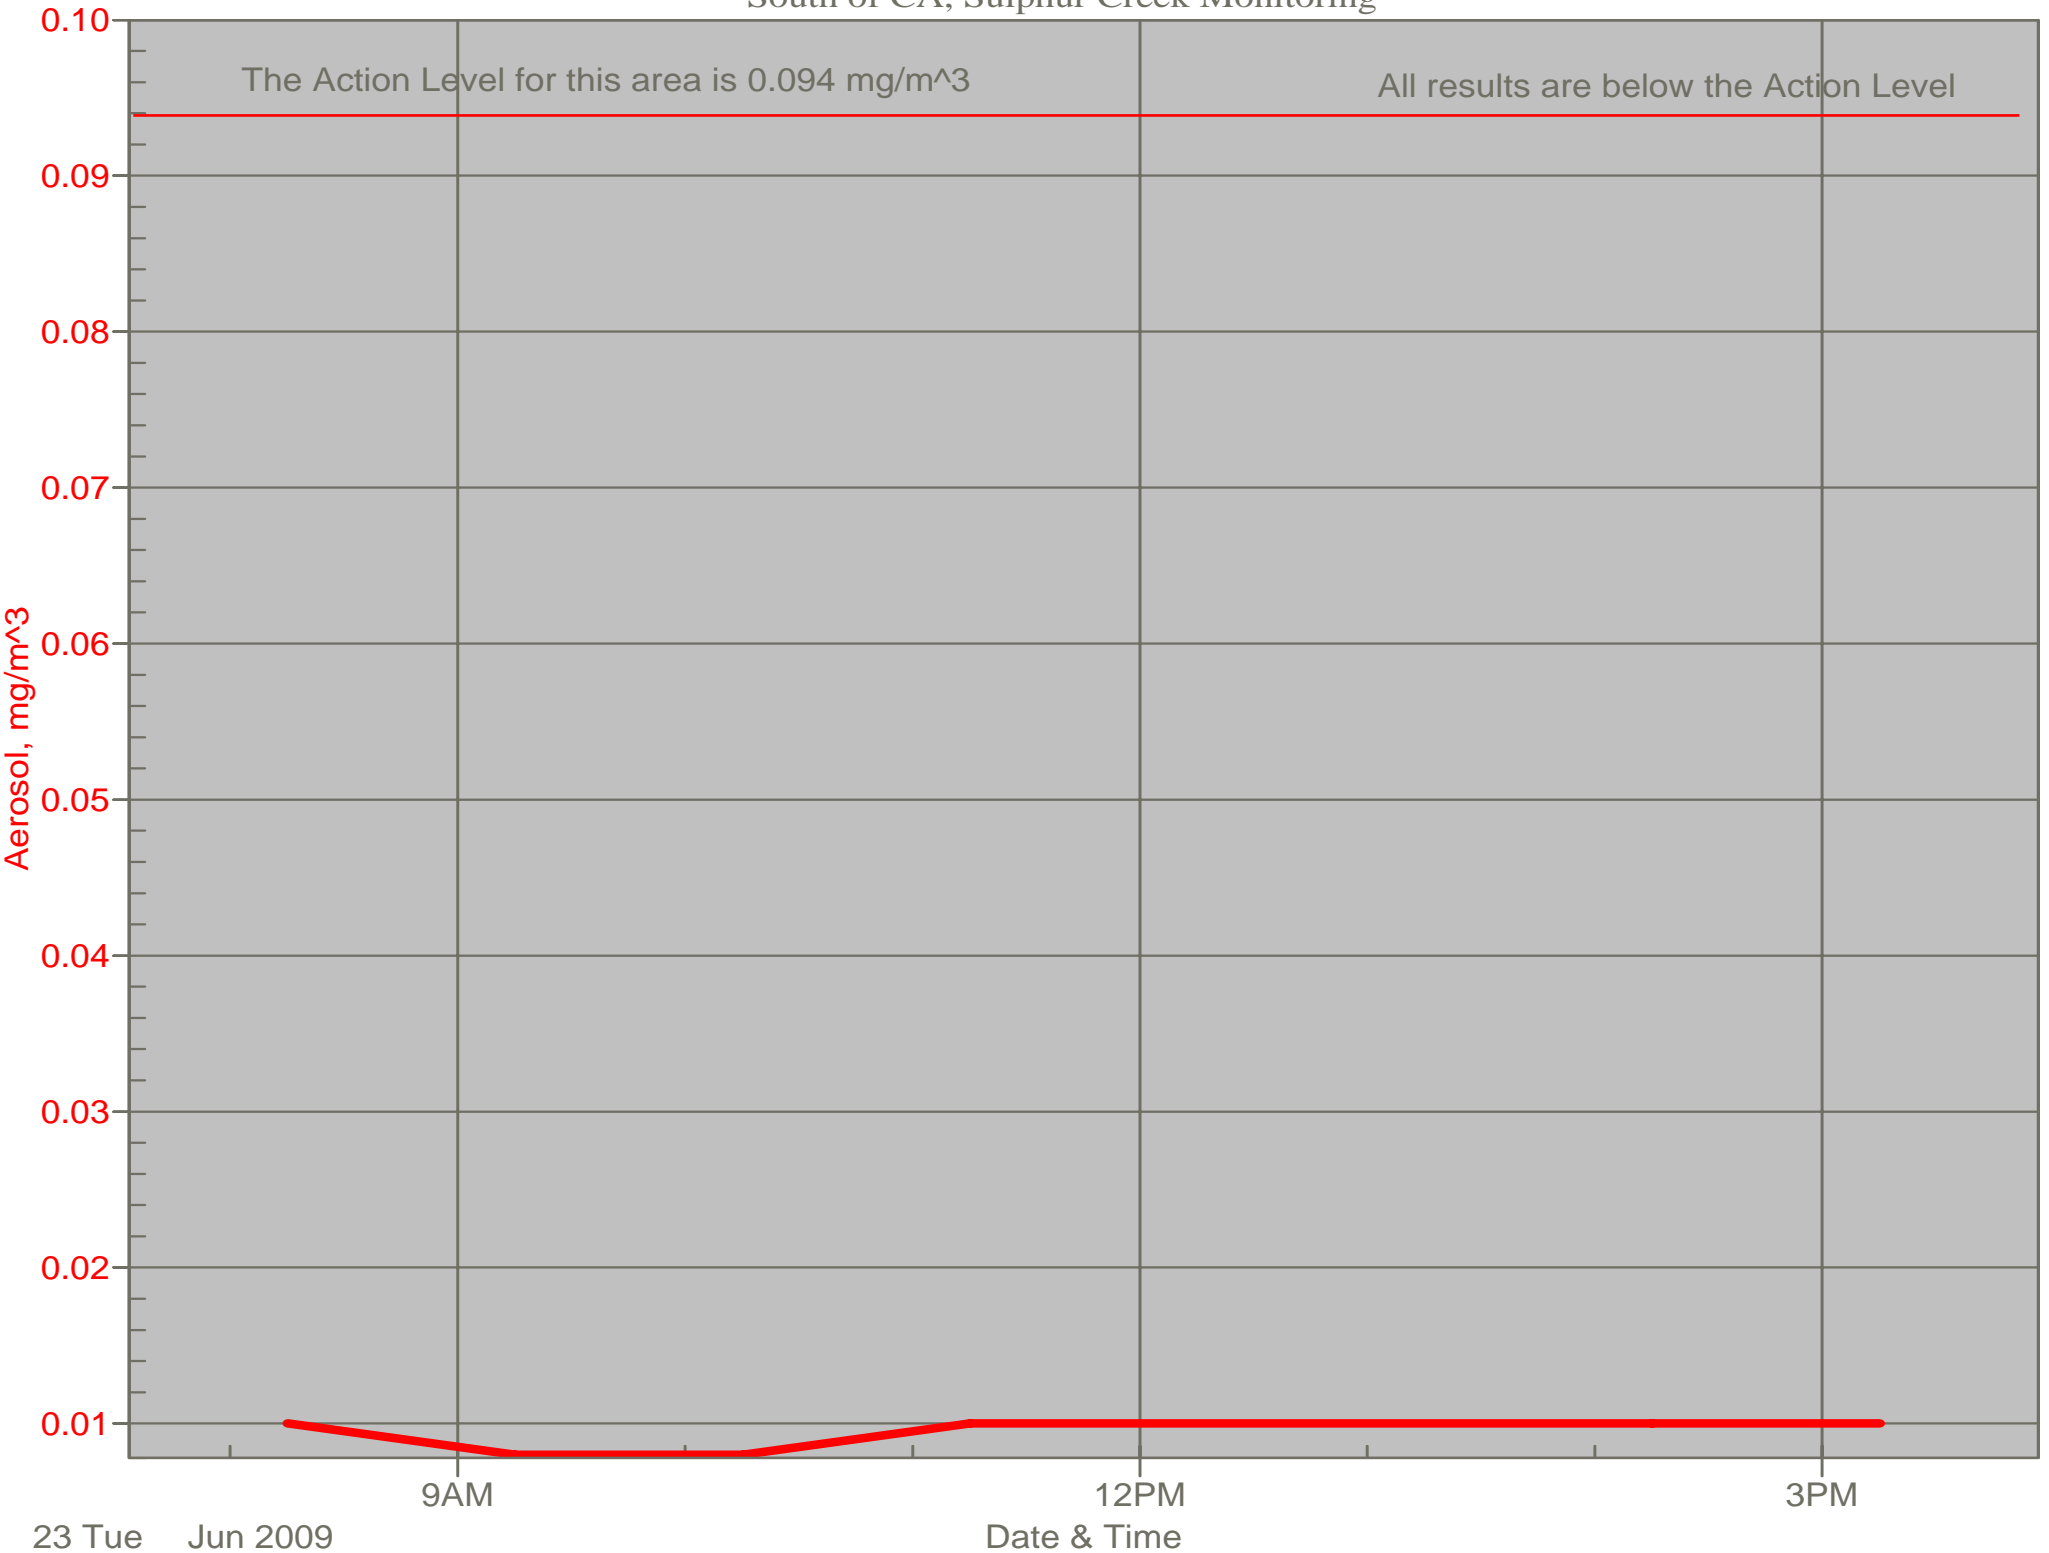

Air Monitor 1

East of CA, Downwind of CA Material Grading

Air Monitor 2

South of CA, Sulphur Creek Monitoring

Air Monitor 4

Southwest of CA, Upwind of Site Activities