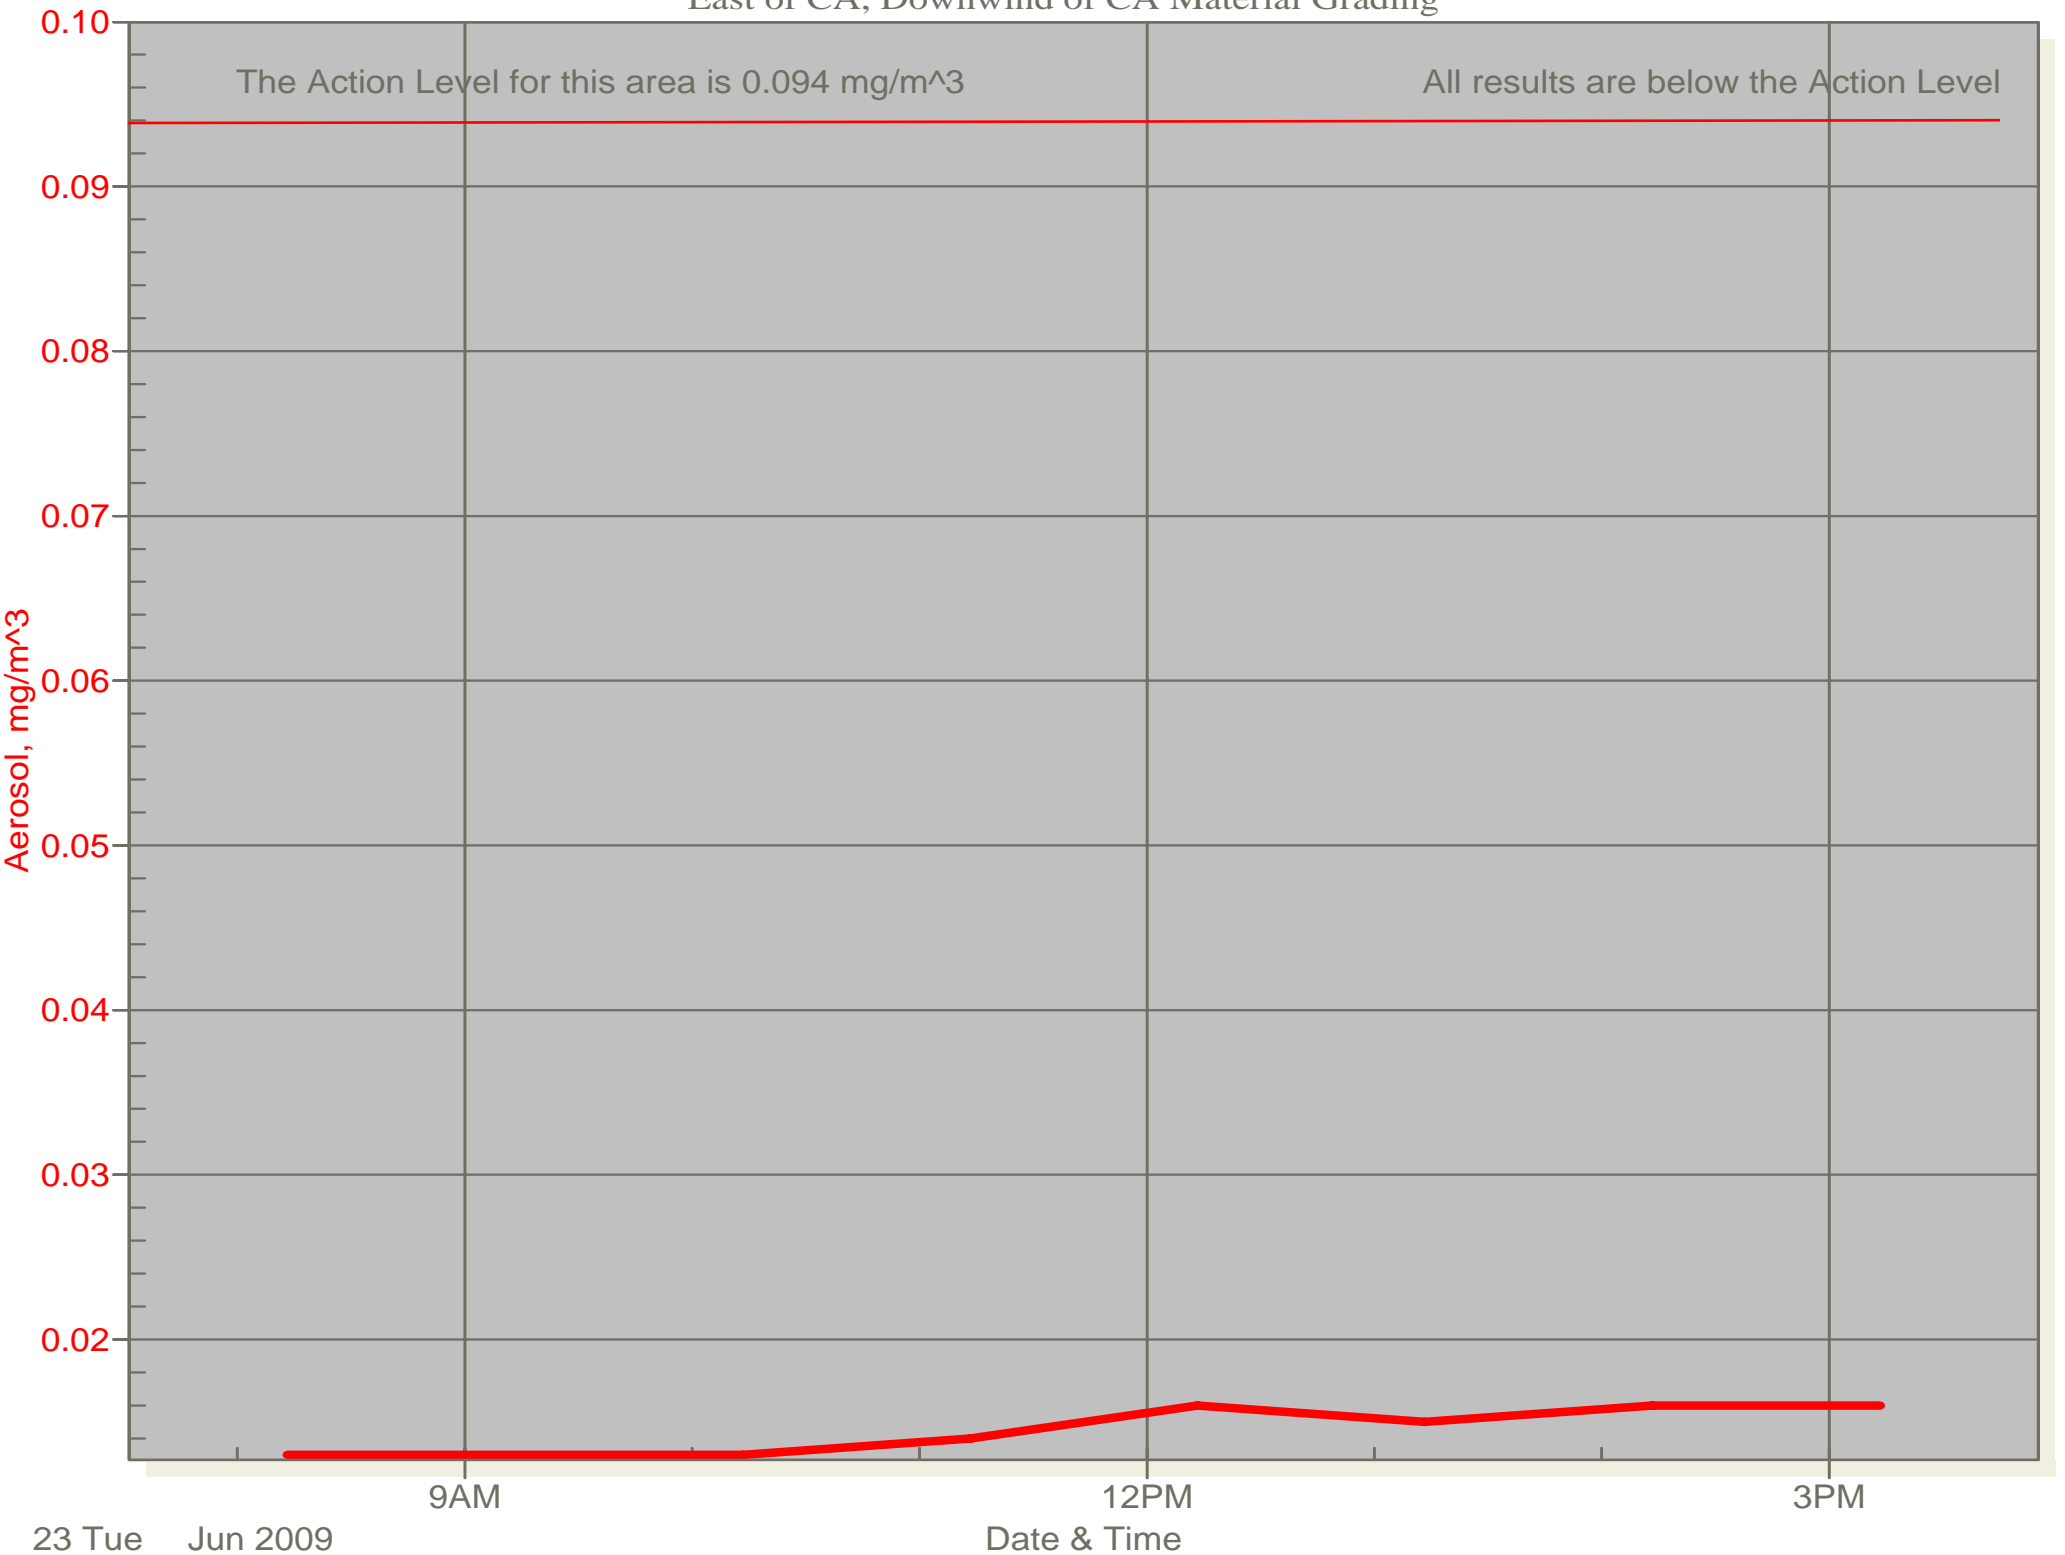

Air Monitor 1

East of CA, Downwind of CA Material Grading

Air Monitor 2

South of CA, Sulphur Creek Monitoring

Air Monitor 4

Southwest of CA, Upwind of Site Activities