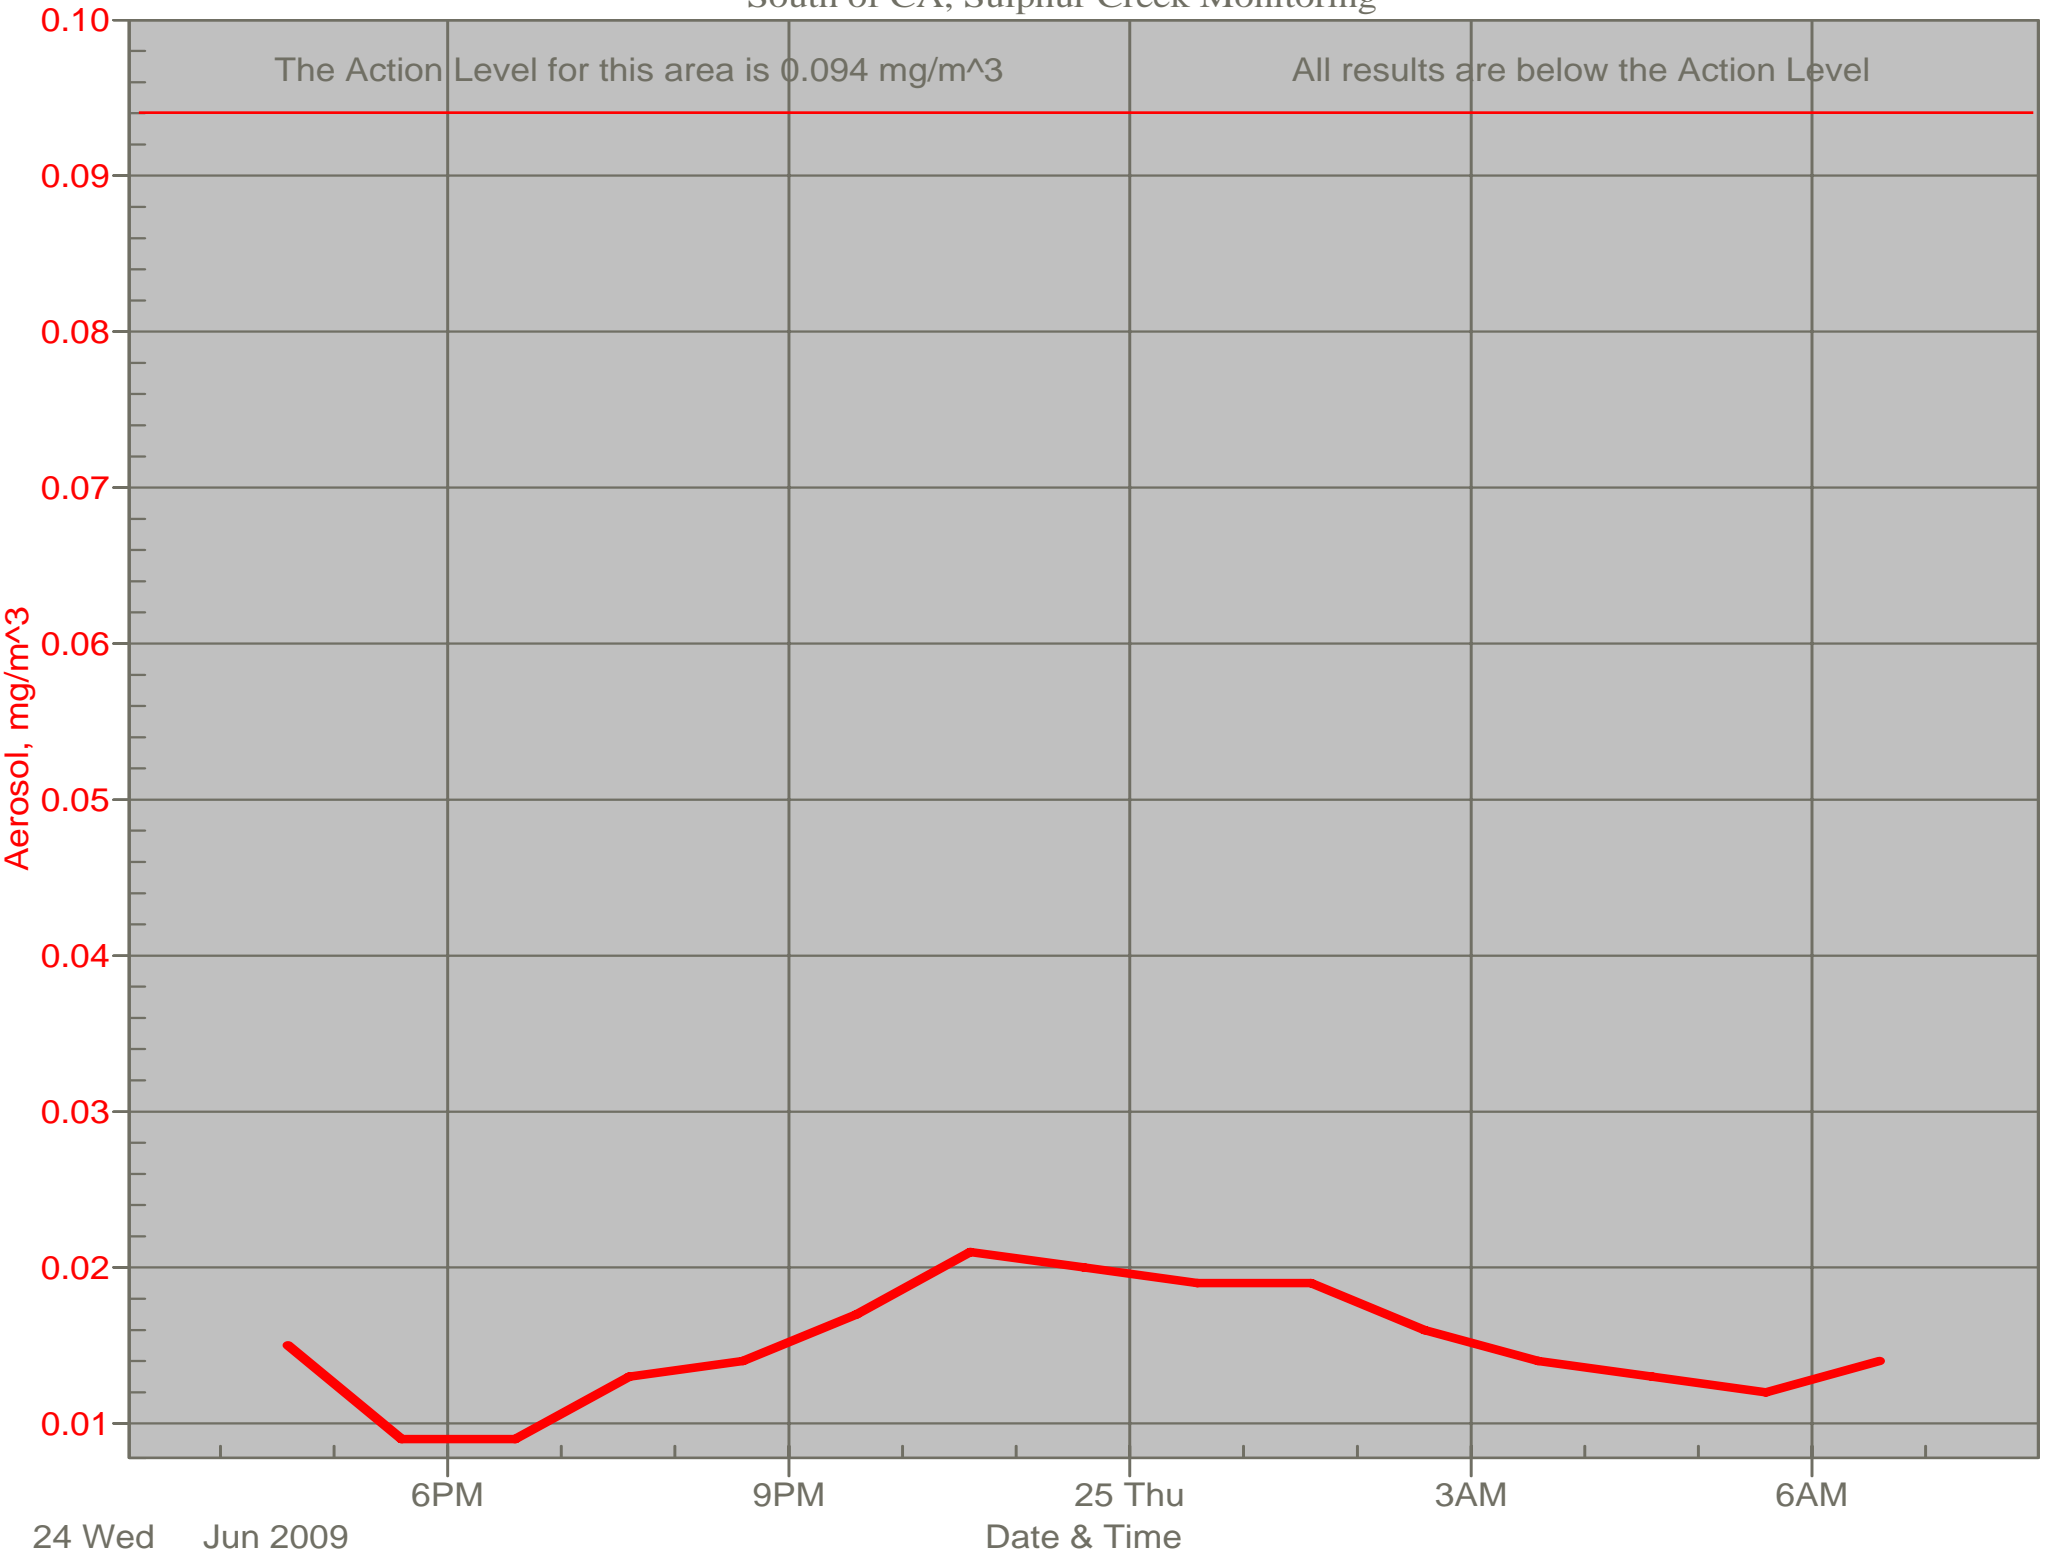

Air Monitor 1 Non-Working Hours

East of CA, Downwind of CA Material

Air Monitor 2 Non-Working Hours

South of CA, Sulphur Creek Monitoring

Air Monitor 4 Non-Working Hours

Southwest of CA, Upwind of Site