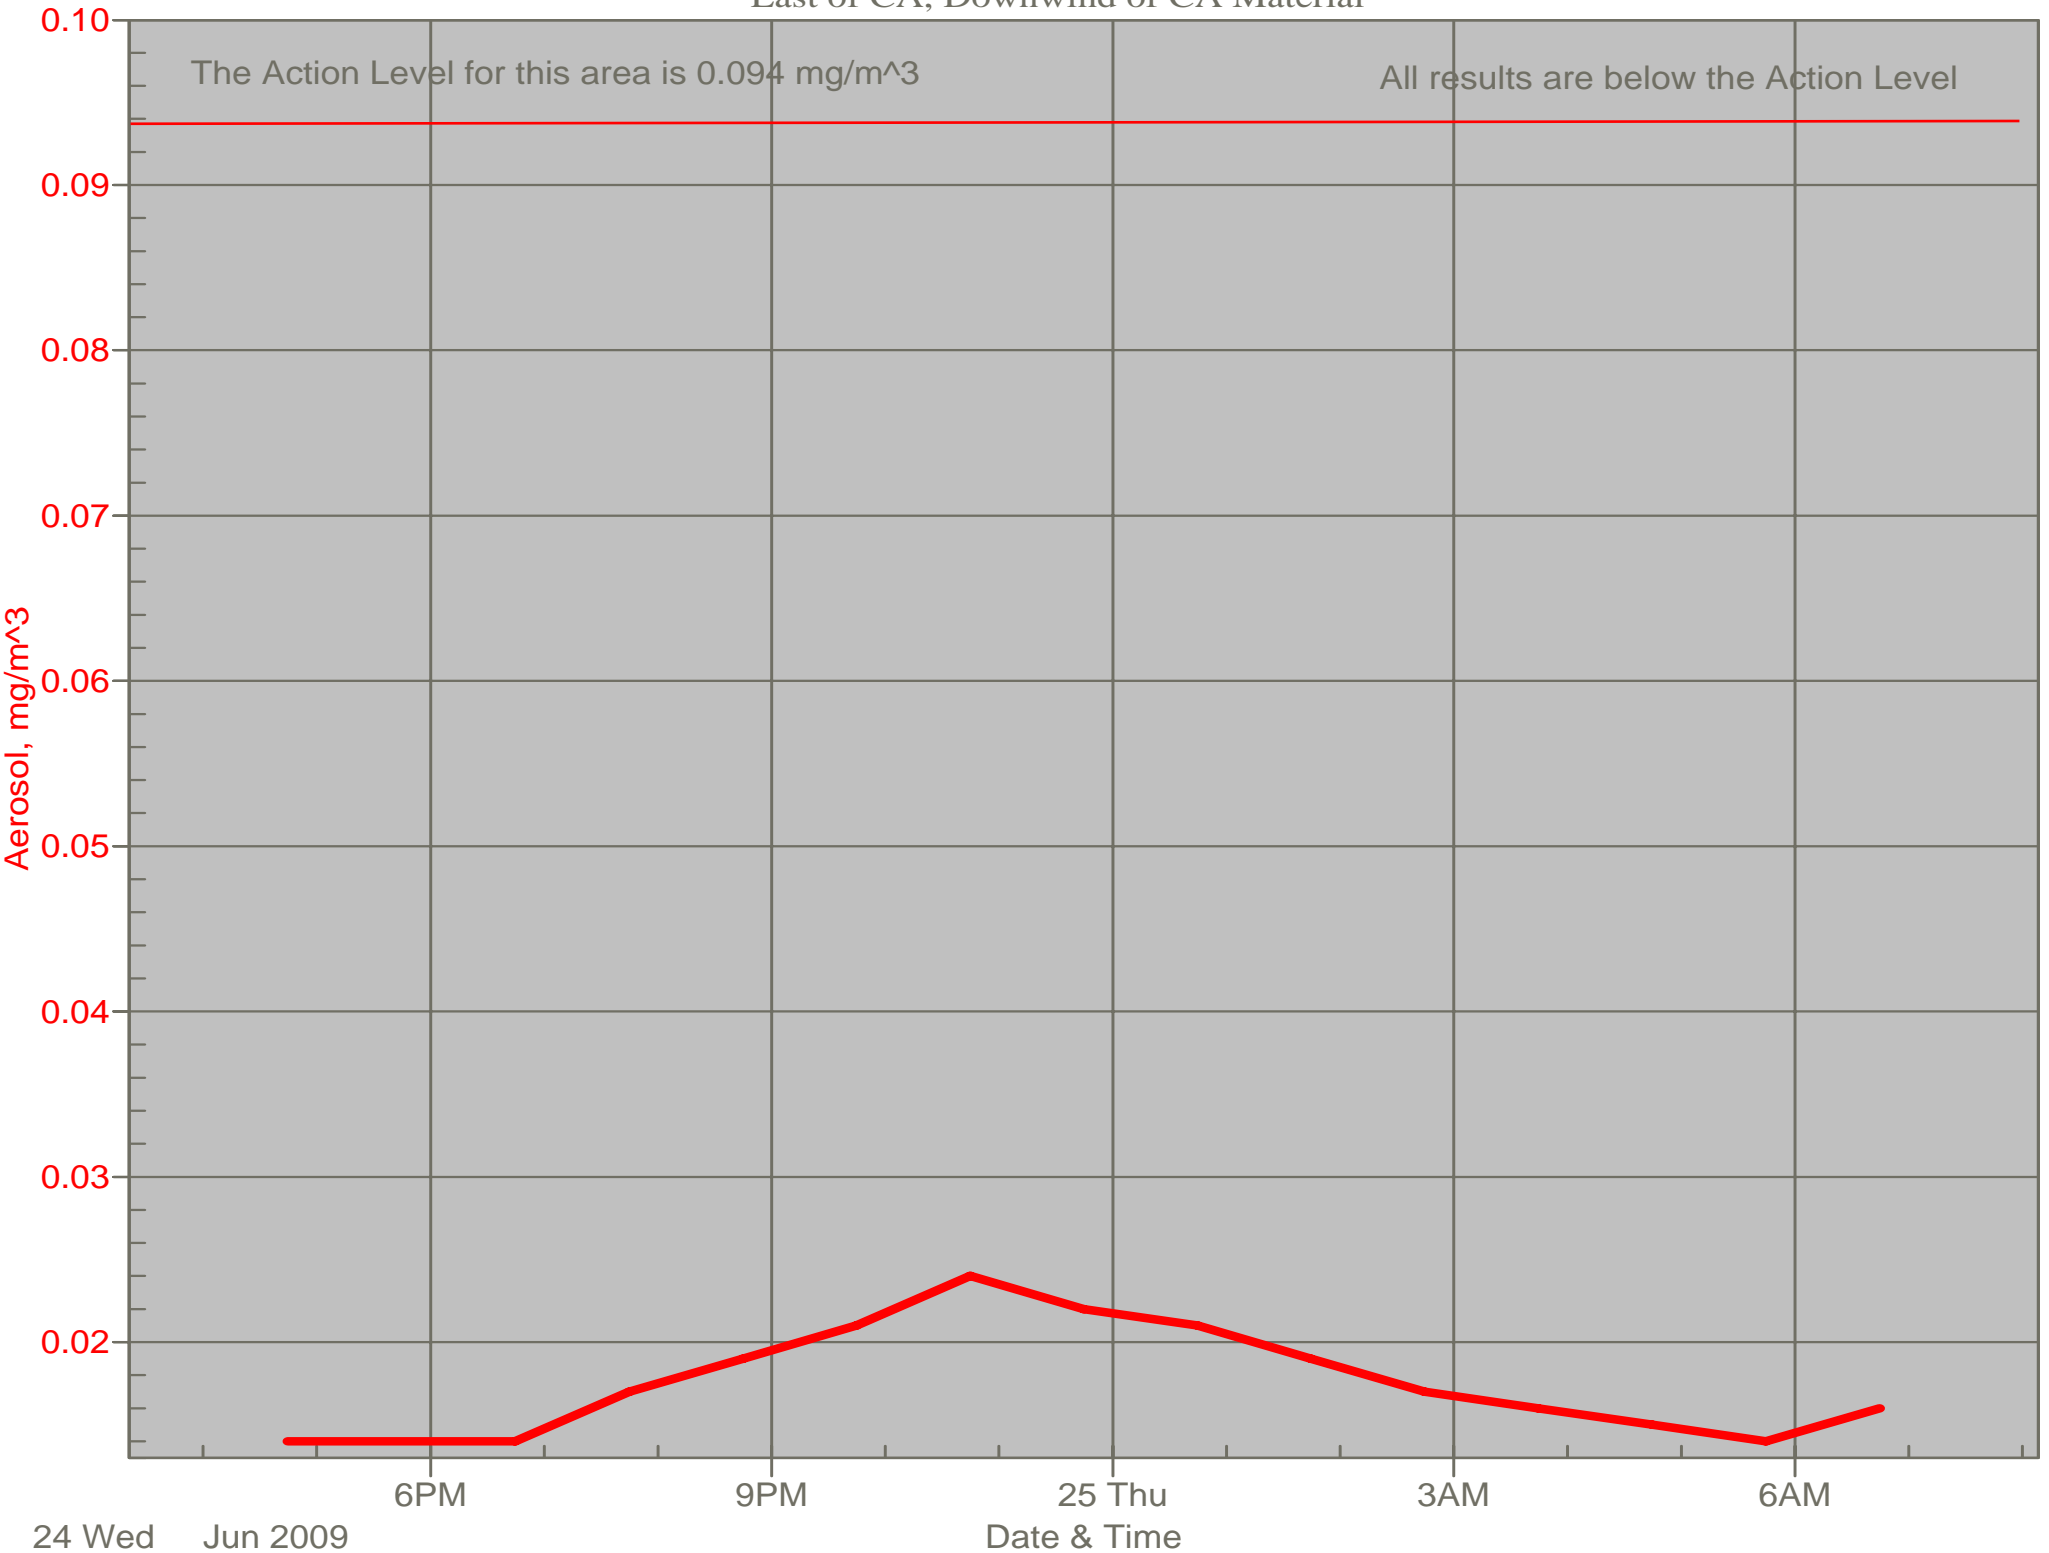

Air Monitor 1 Non-Working Hours

East of CA, Downwind of CA Material

Air Monitor 2 Non-Working Hours

South of CA, Sulphur Creek Monitoring

Air Monitor 4 Non-Working Hours

Southwest of CA, Upwind of Site