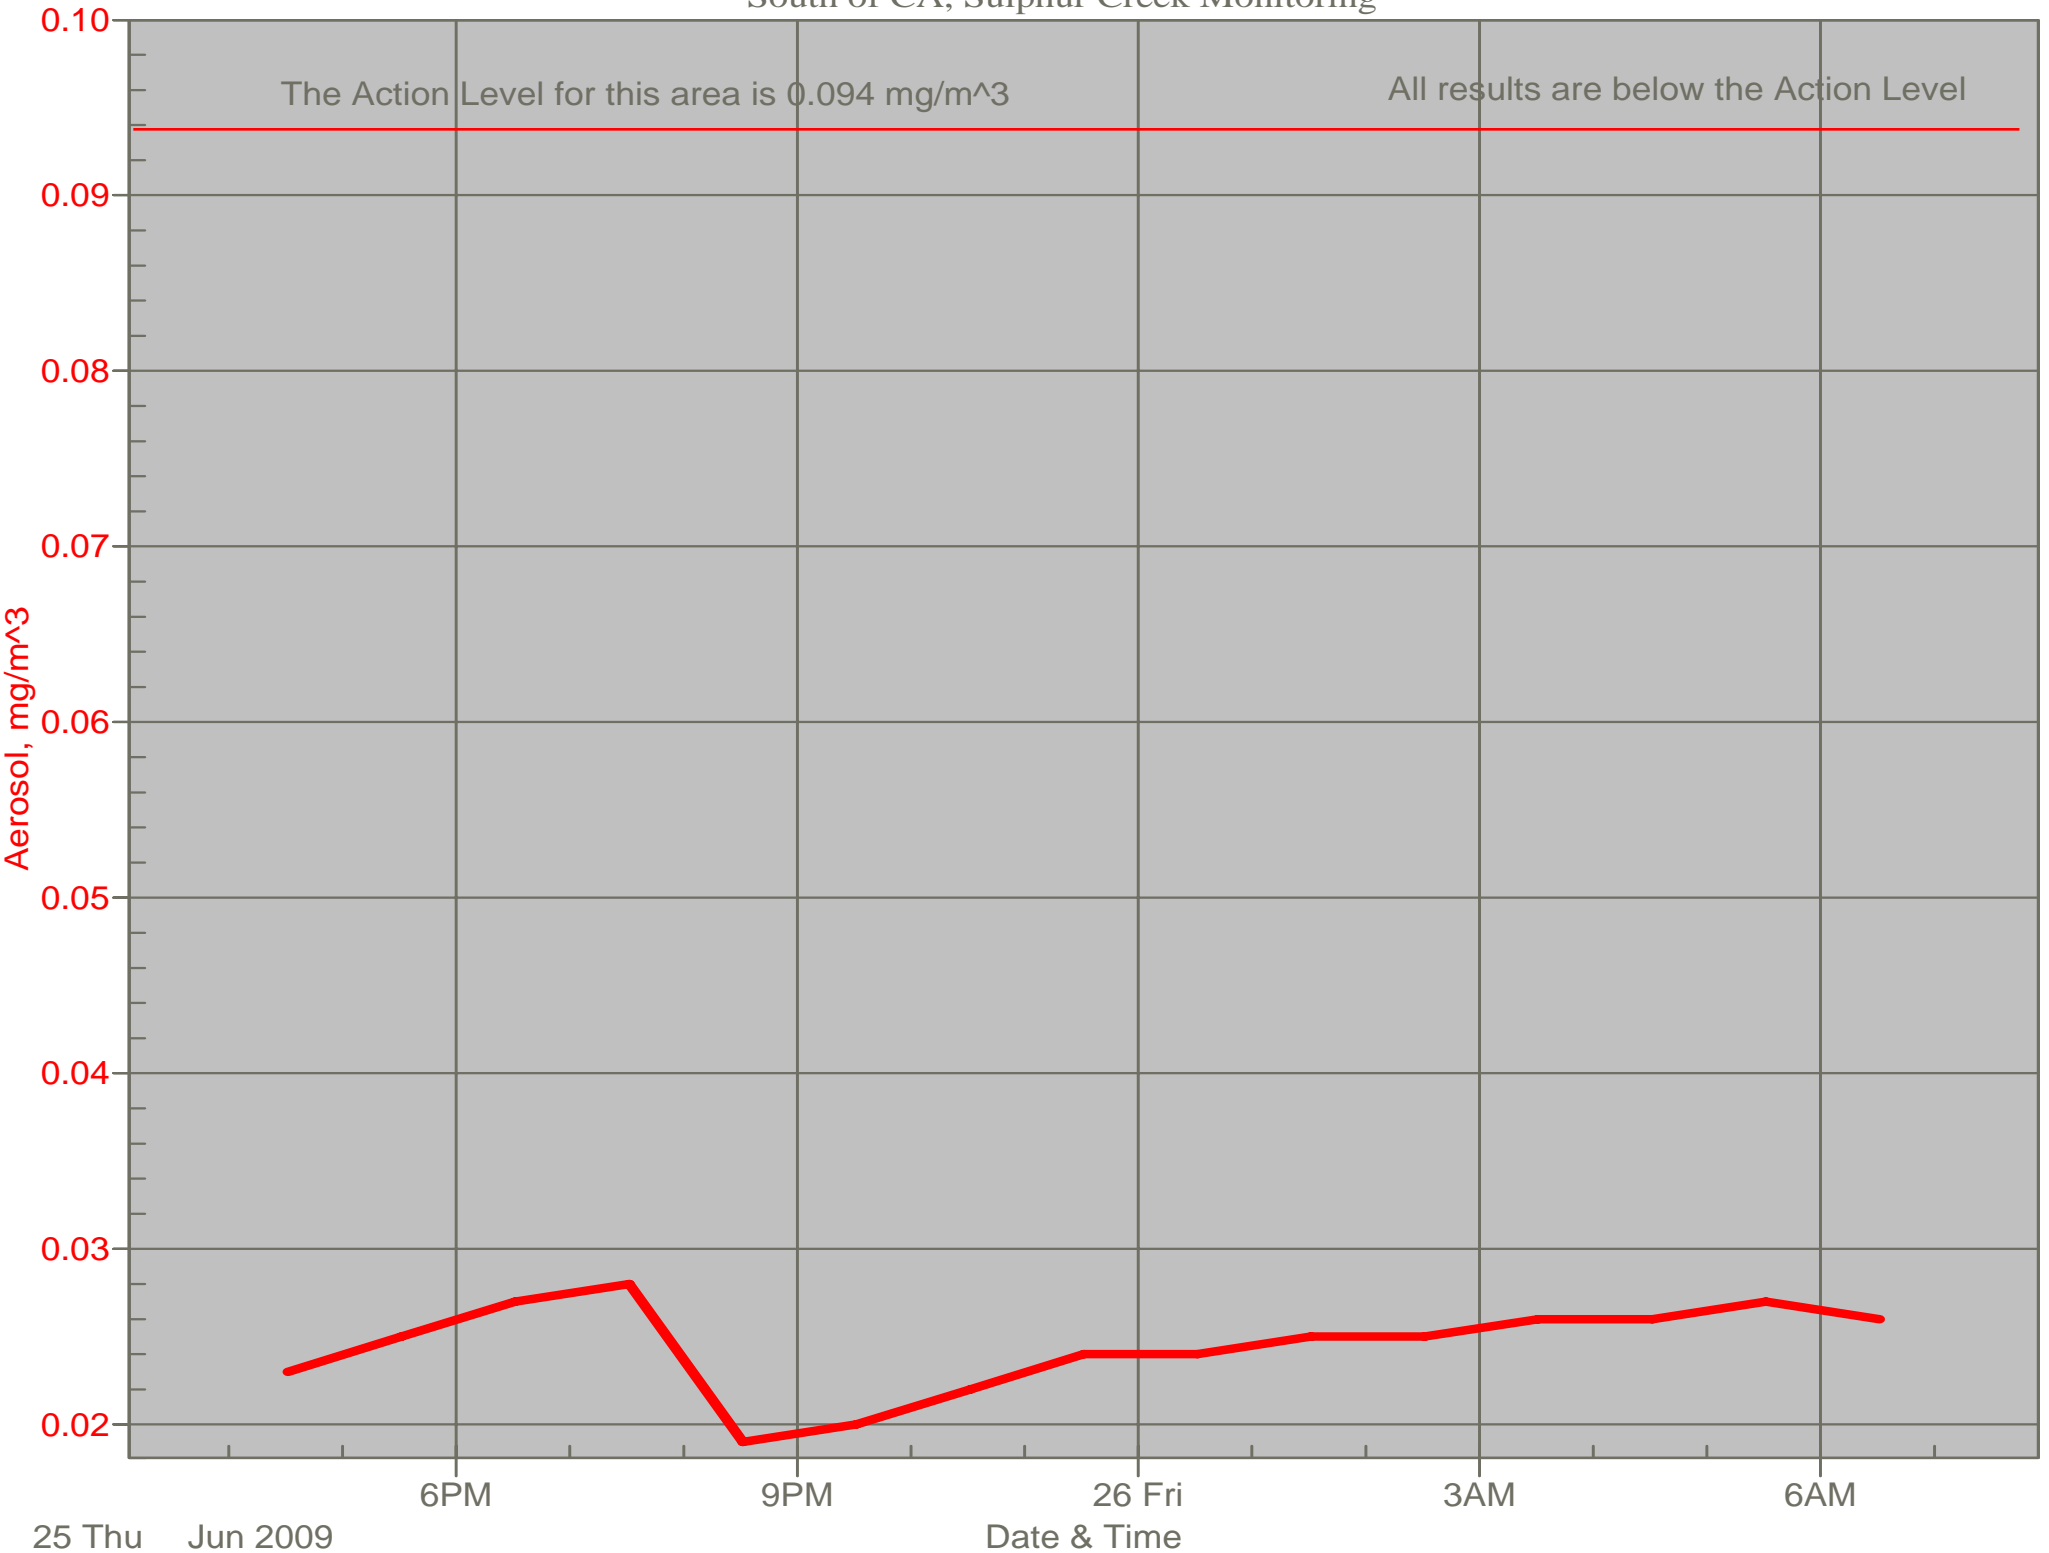

Air Monitor 1 Non-Working Hours

East of CA, Downwind of CA Material

Air Monitor 2 Non-Working Hours

South of CA, Sulphur Creek Monitoring

The Action Level for this area is 0.094 mg/m³

All results are below the Action Level

25 Thu Jun 2009

26 Fri
Date & Time

6PM

9PM

3AM

6AM

Air Monitor 4 Non-Working Hours

Southwest of CA, Upwind of Site