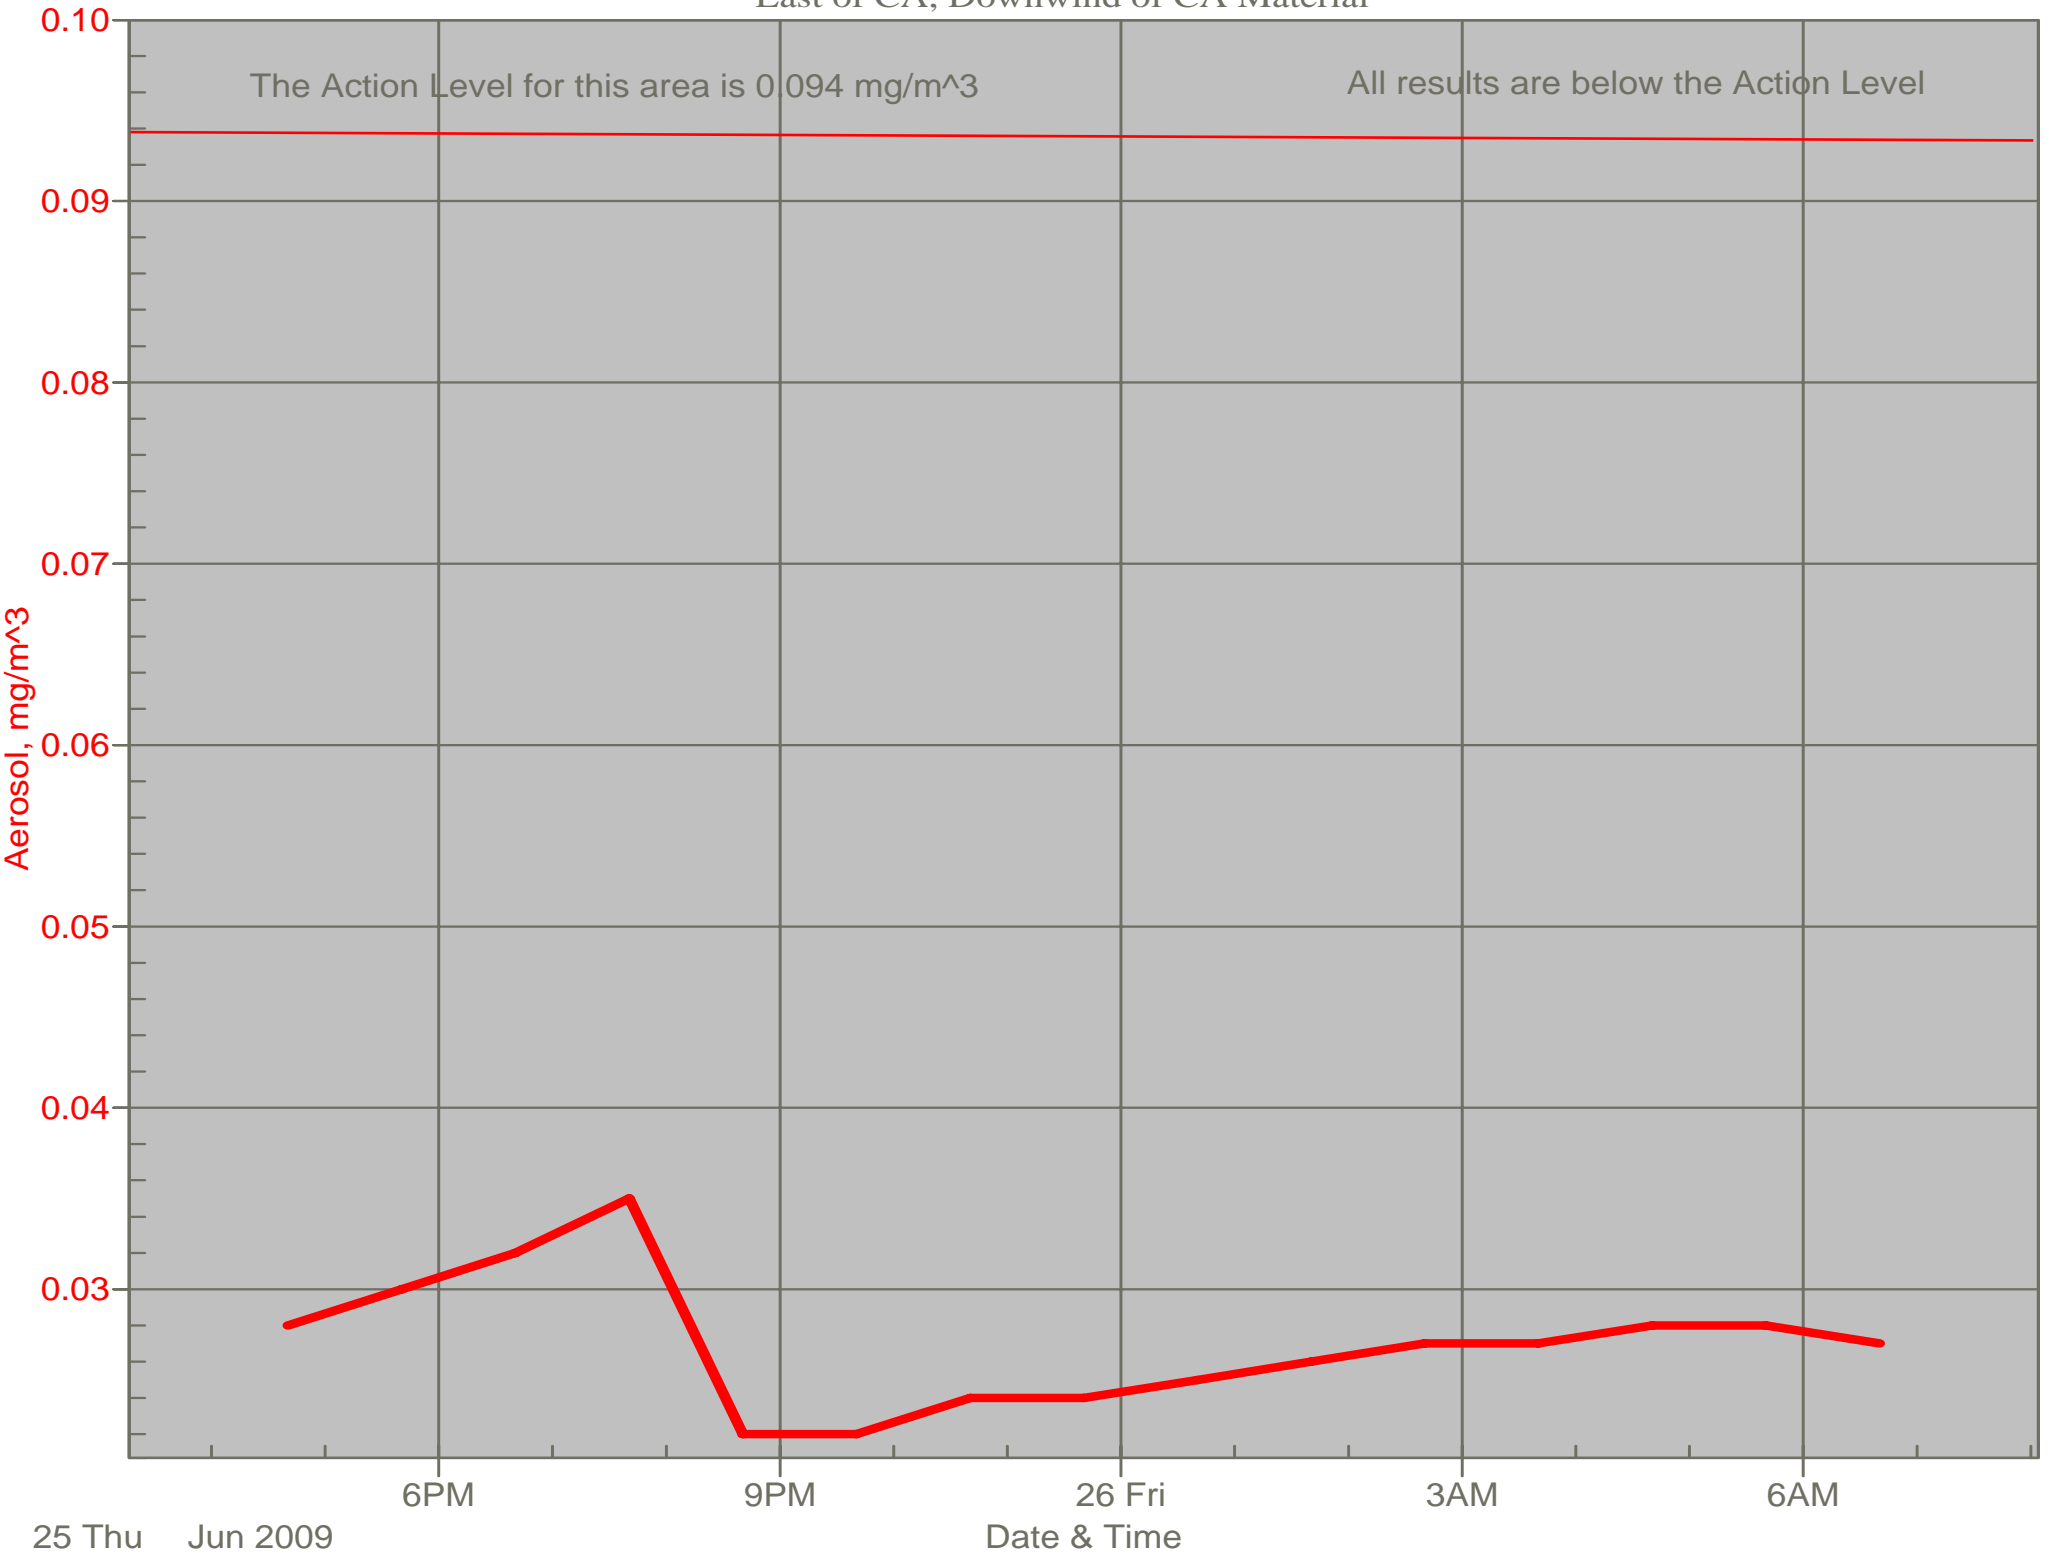

Air Monitor 1 Non-Working Hours

East of CA, Downwind of CA Material

Air Monitor 2 Non-Working Hours

South of CA, Sulphur Creek Monitoring

The Action Level for this area is 0.094 mg/m³

All results are below the Action Level

25 Thu Jun 2009

26 Fri
Date & Time

6PM

9PM

3AM

6AM

Air Monitor 4 Non-Working Hours

Southwest of CA, Upwind of Site