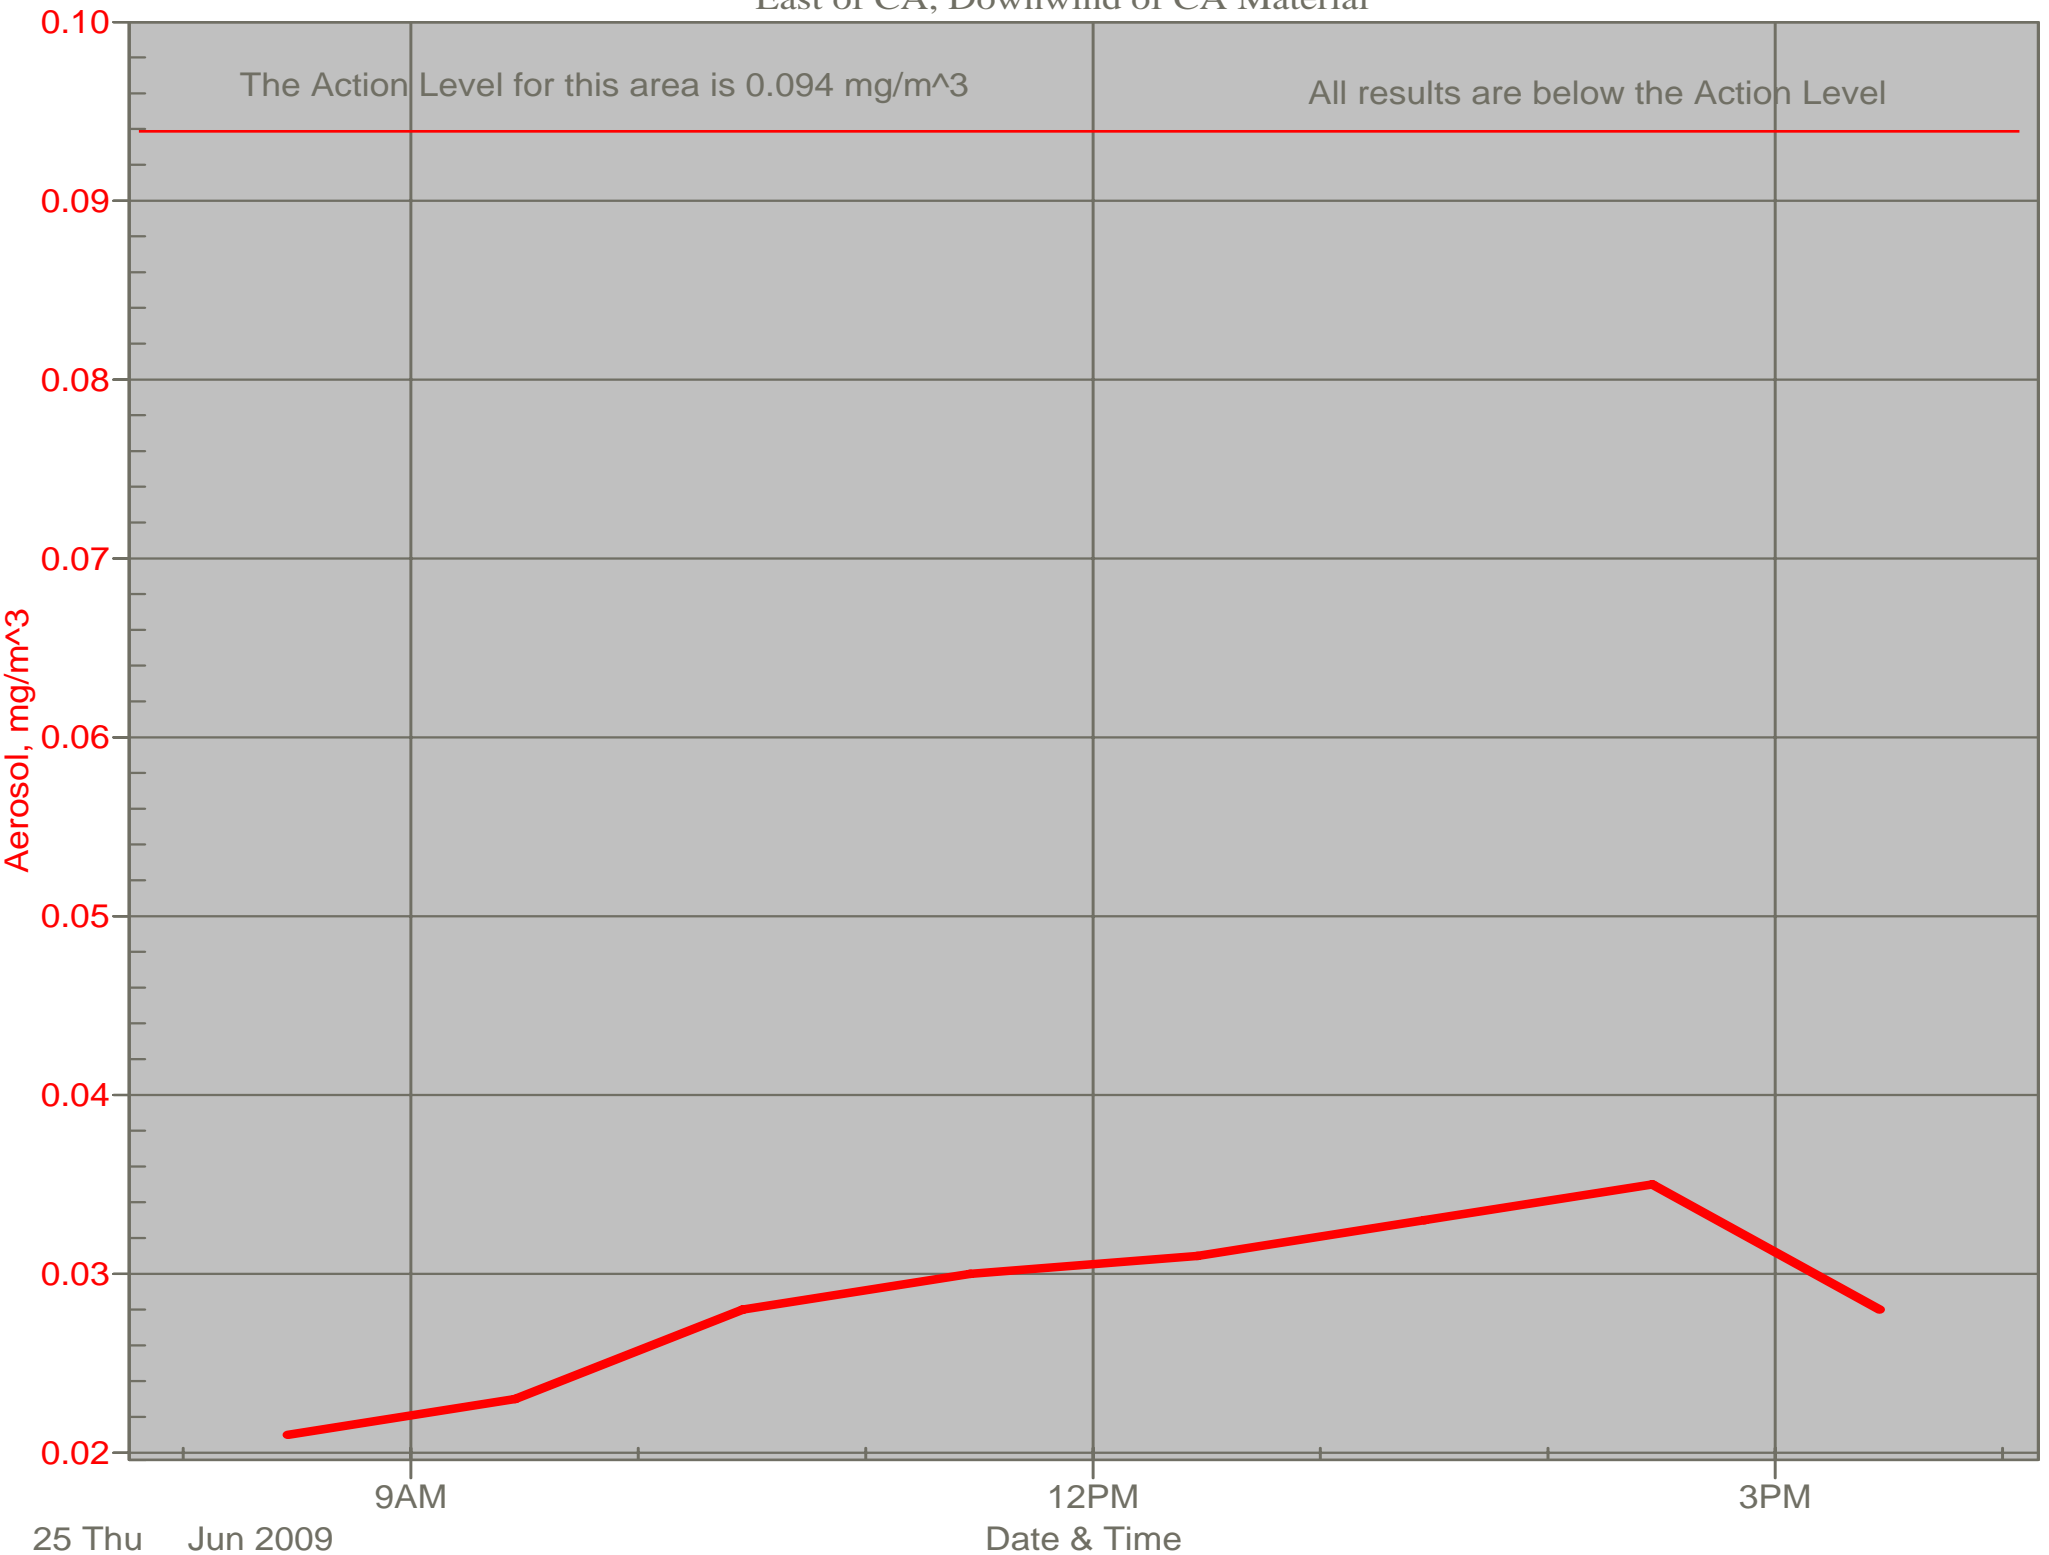

# Air Monitor 1

East of CA, Downwind of CA Material

# Air Monitor 2

South of CA, Sulphur Creek Monitoring

# Air Monitor 4

Southwest of CA, Upwind of Site Activities