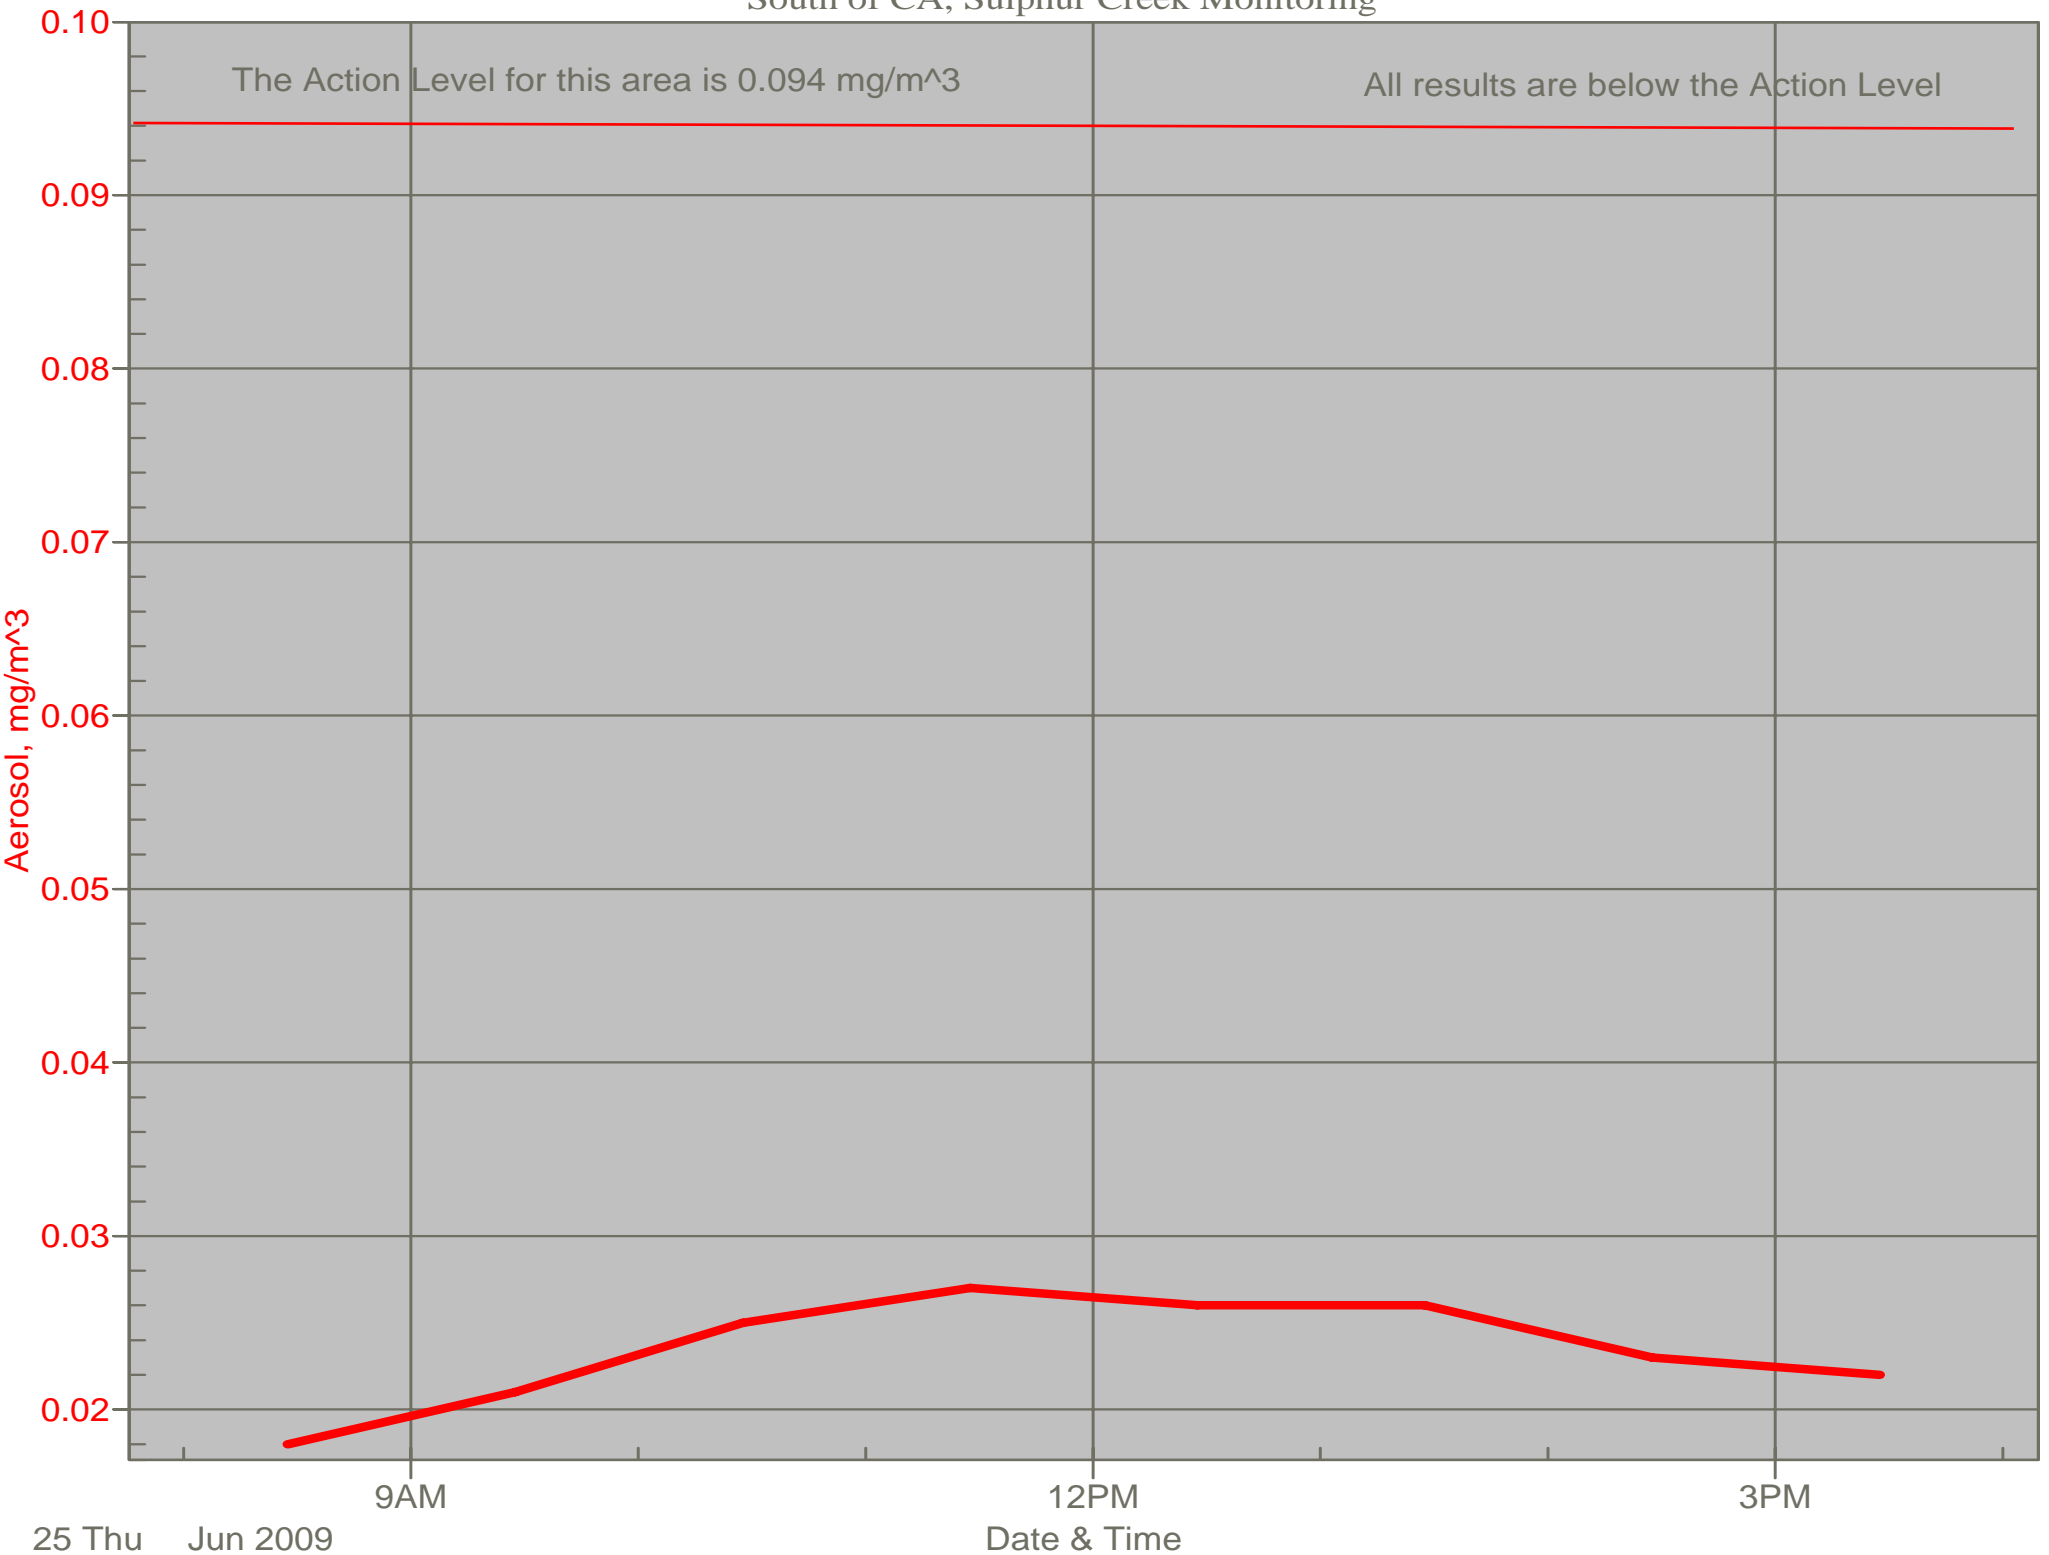

# Air Monitor 1

East of CA, Downwind of CA Material

# Air Monitor 2

South of CA, Sulphur Creek Monitoring

# Air Monitor 4

Southwest of CA, Upwind of Site Activities