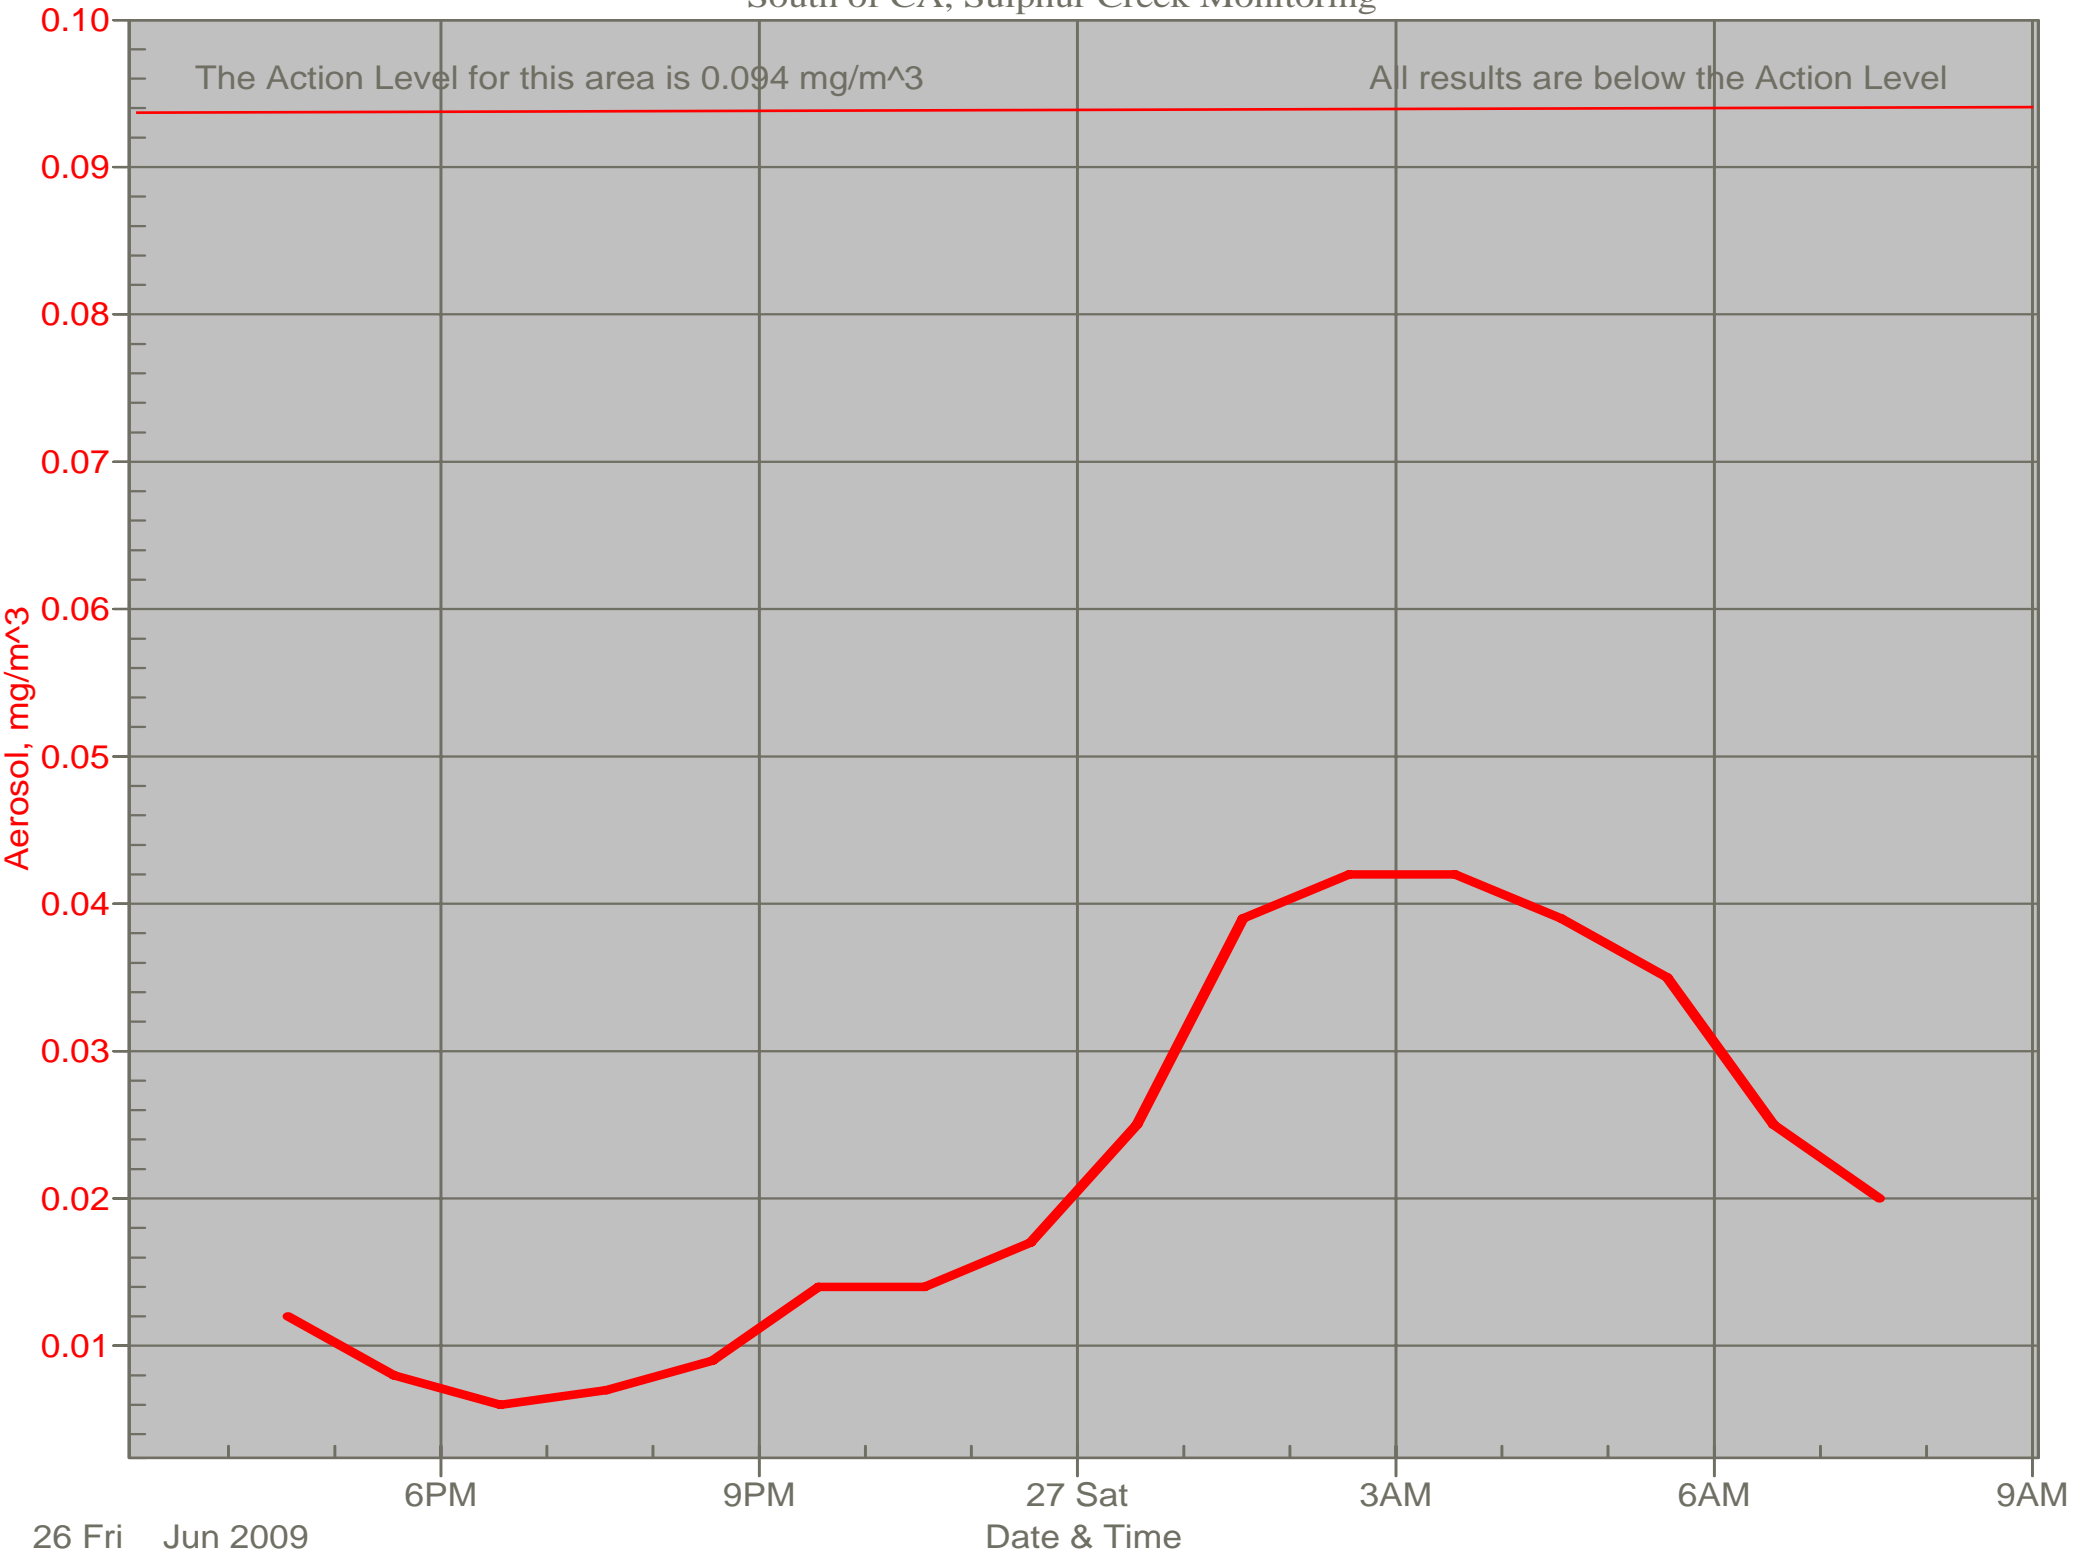

Air Monitor 1 Non-Working Hours

East of CA, Downwind of CA Material

Air Monitor 2 Non-Working Hours

South of CA, Sulphur Creek Monitoring

Air Monitor 4 Non-Working Hours

Southwest of CA, Upwind of Site