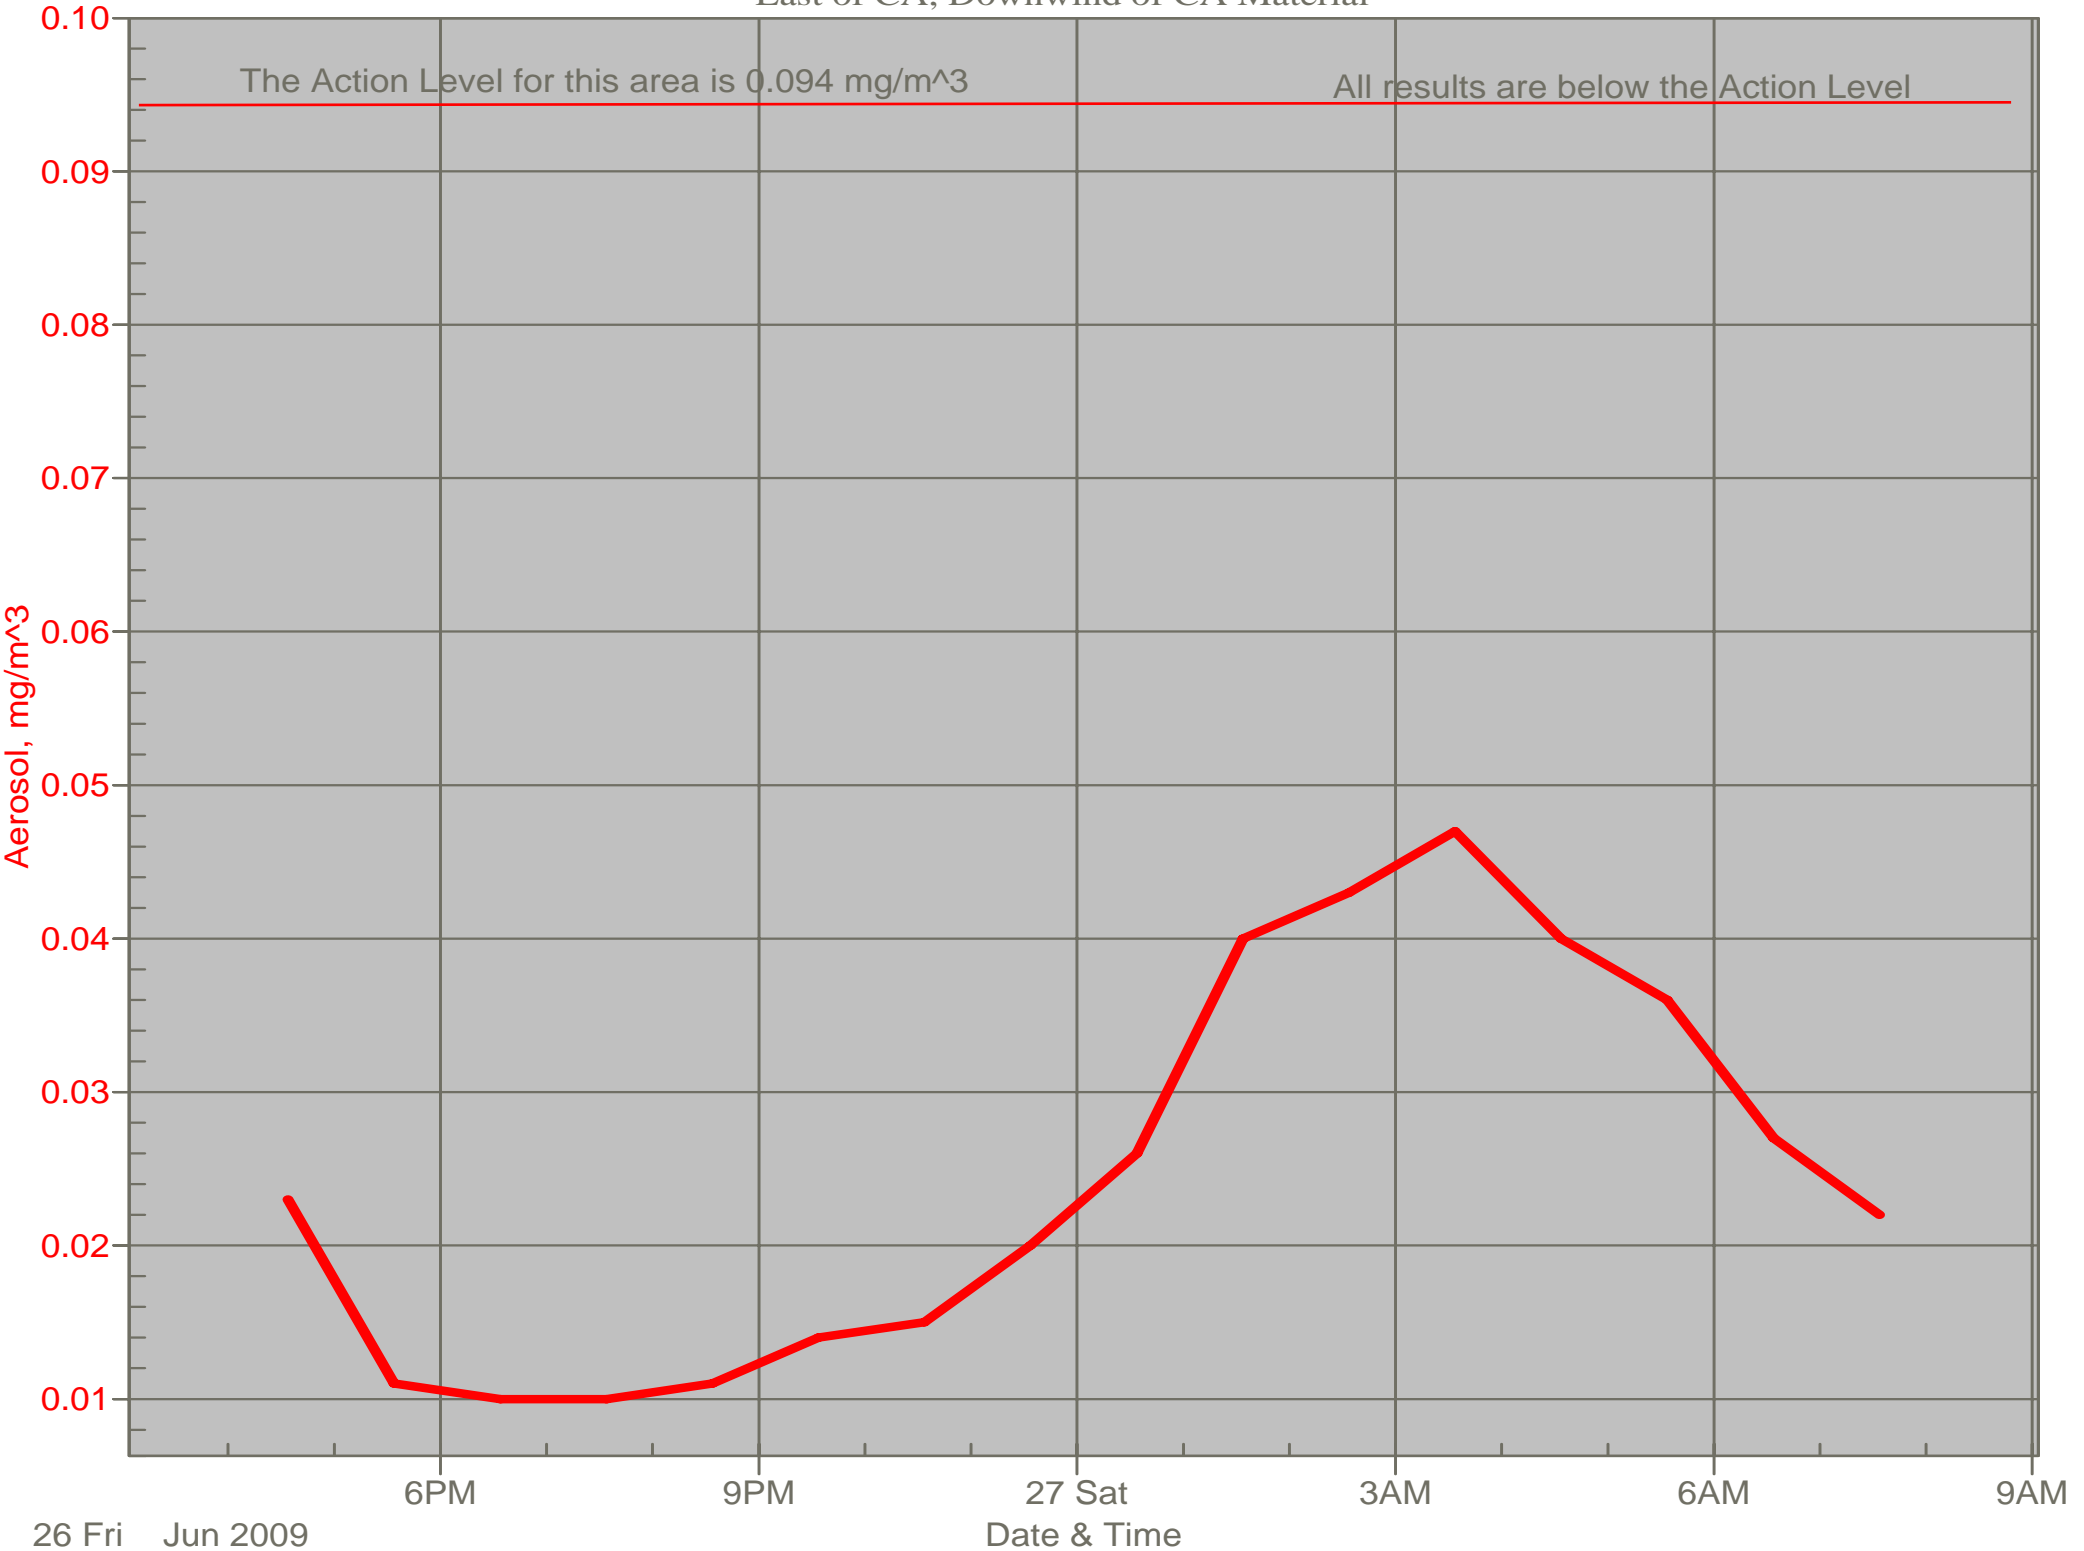

Air Monitor 1 Non-Working Hours

East of CA, Downwind of CA Material

Air Monitor 2 Non-Working Hours

South of CA, Sulphur Creek Monitoring

Air Monitor 4 Non-Working Hours

Southwest of CA, Upwind of Site