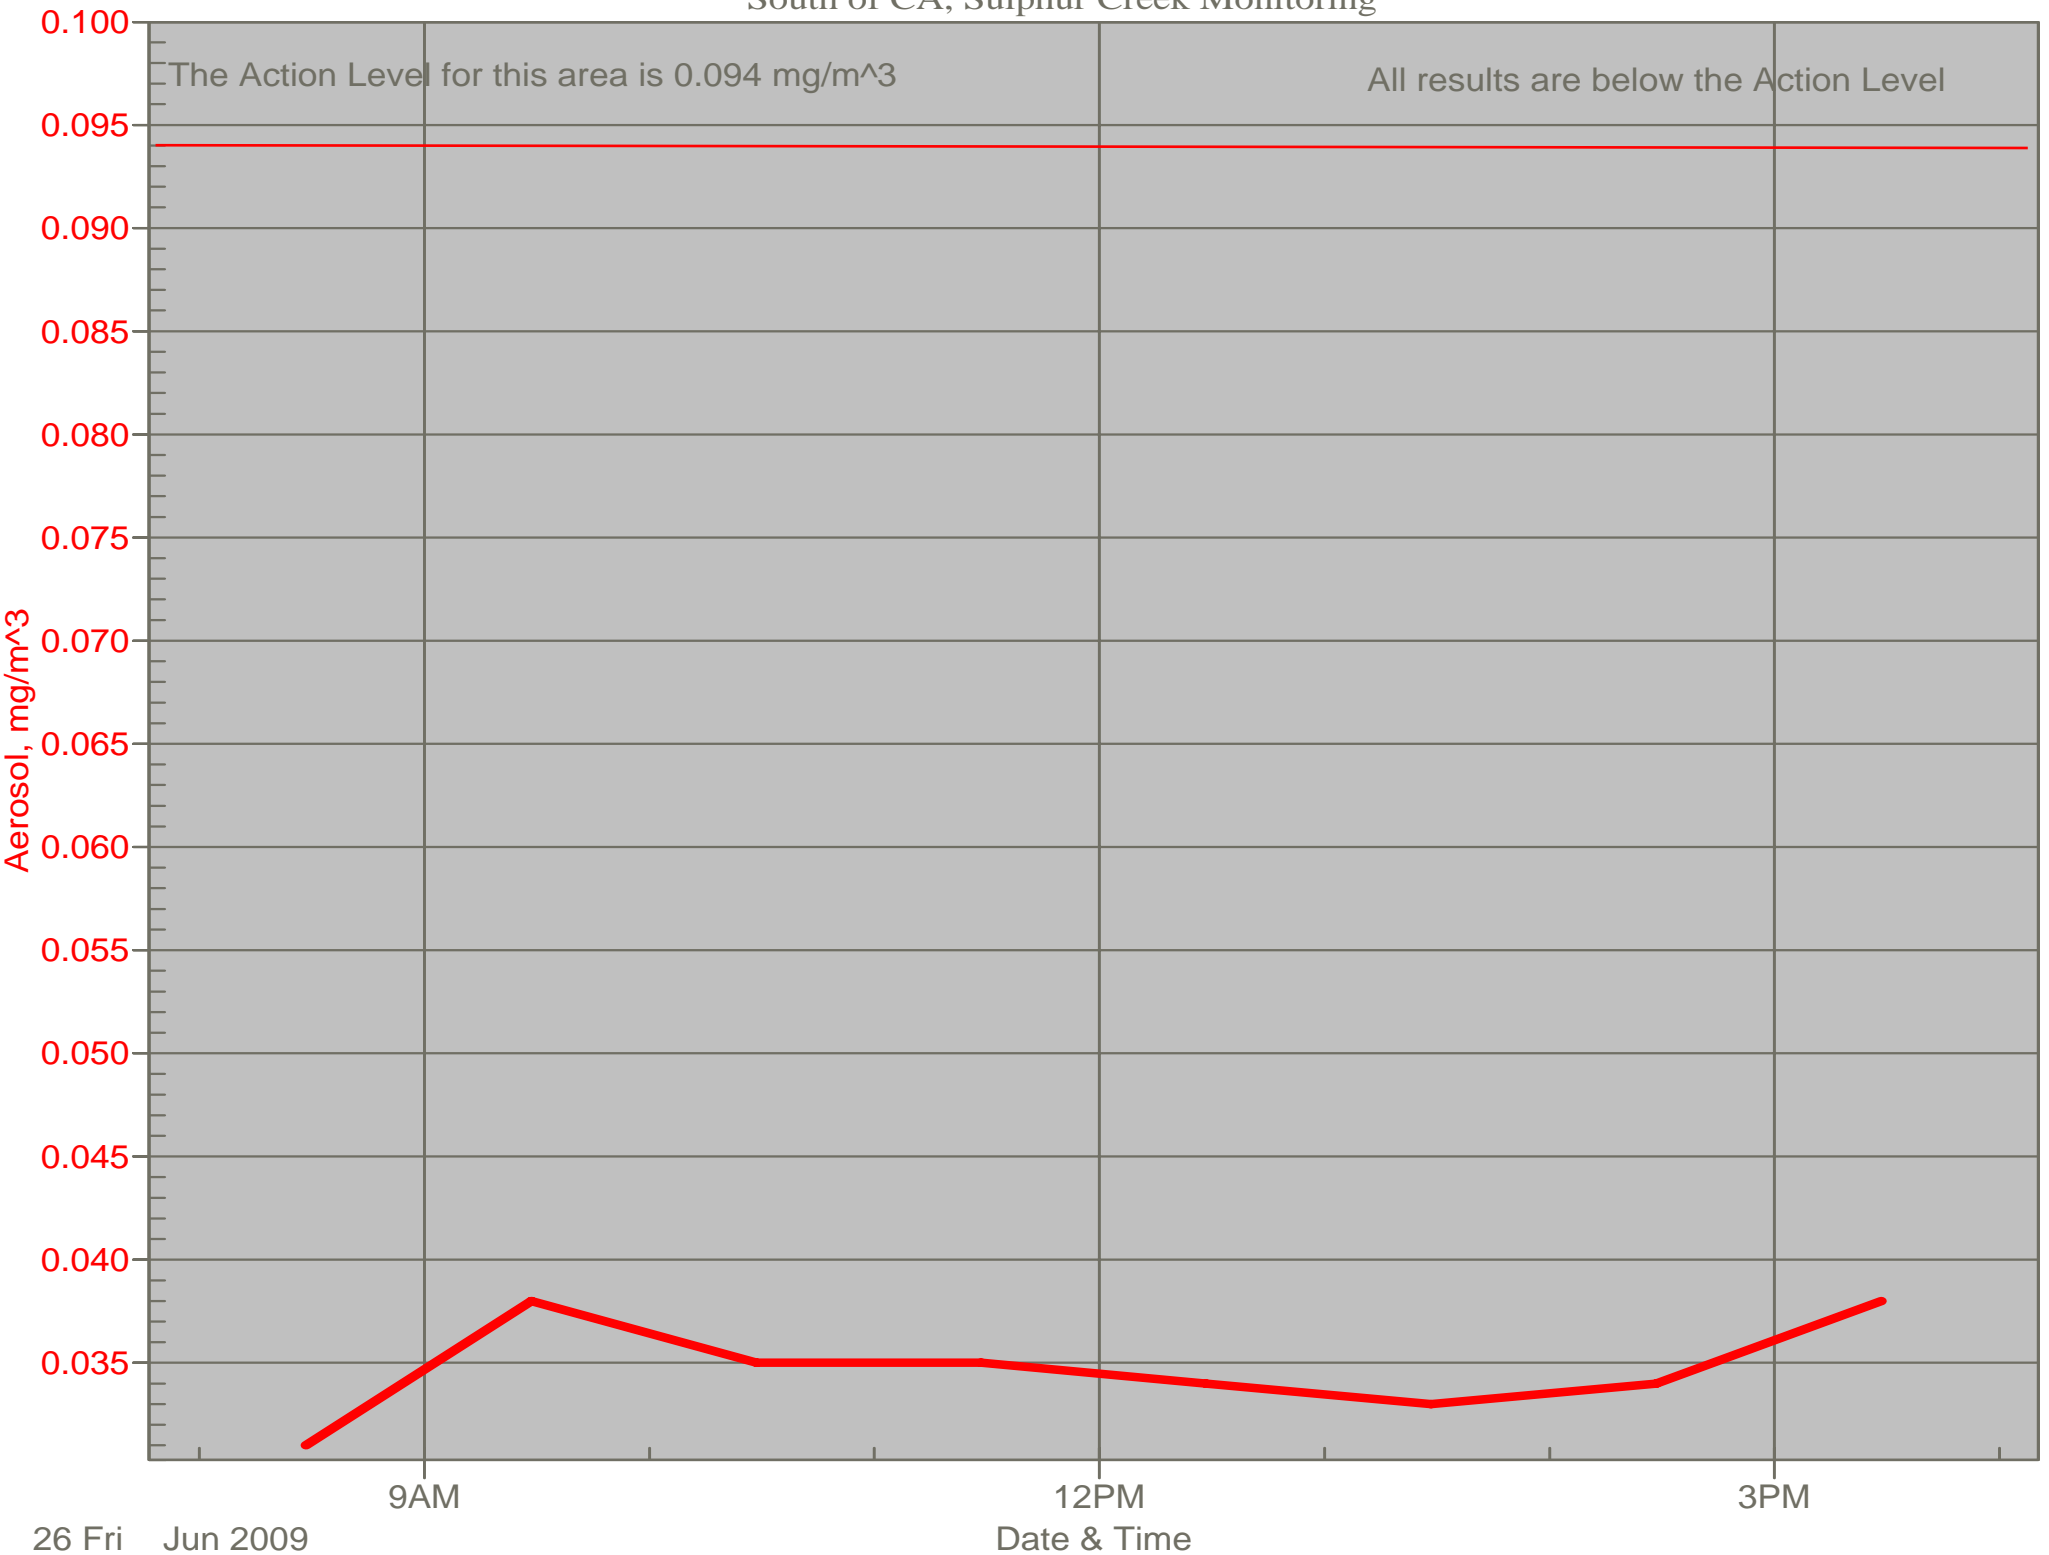

Air Monitor 1

East of CA, Downwind of CA Material

Air Monitor 2

South of CA, Sulphur Creek Monitoring

Air Monitor 4

Southwest of CA, Upwind of Site Activities