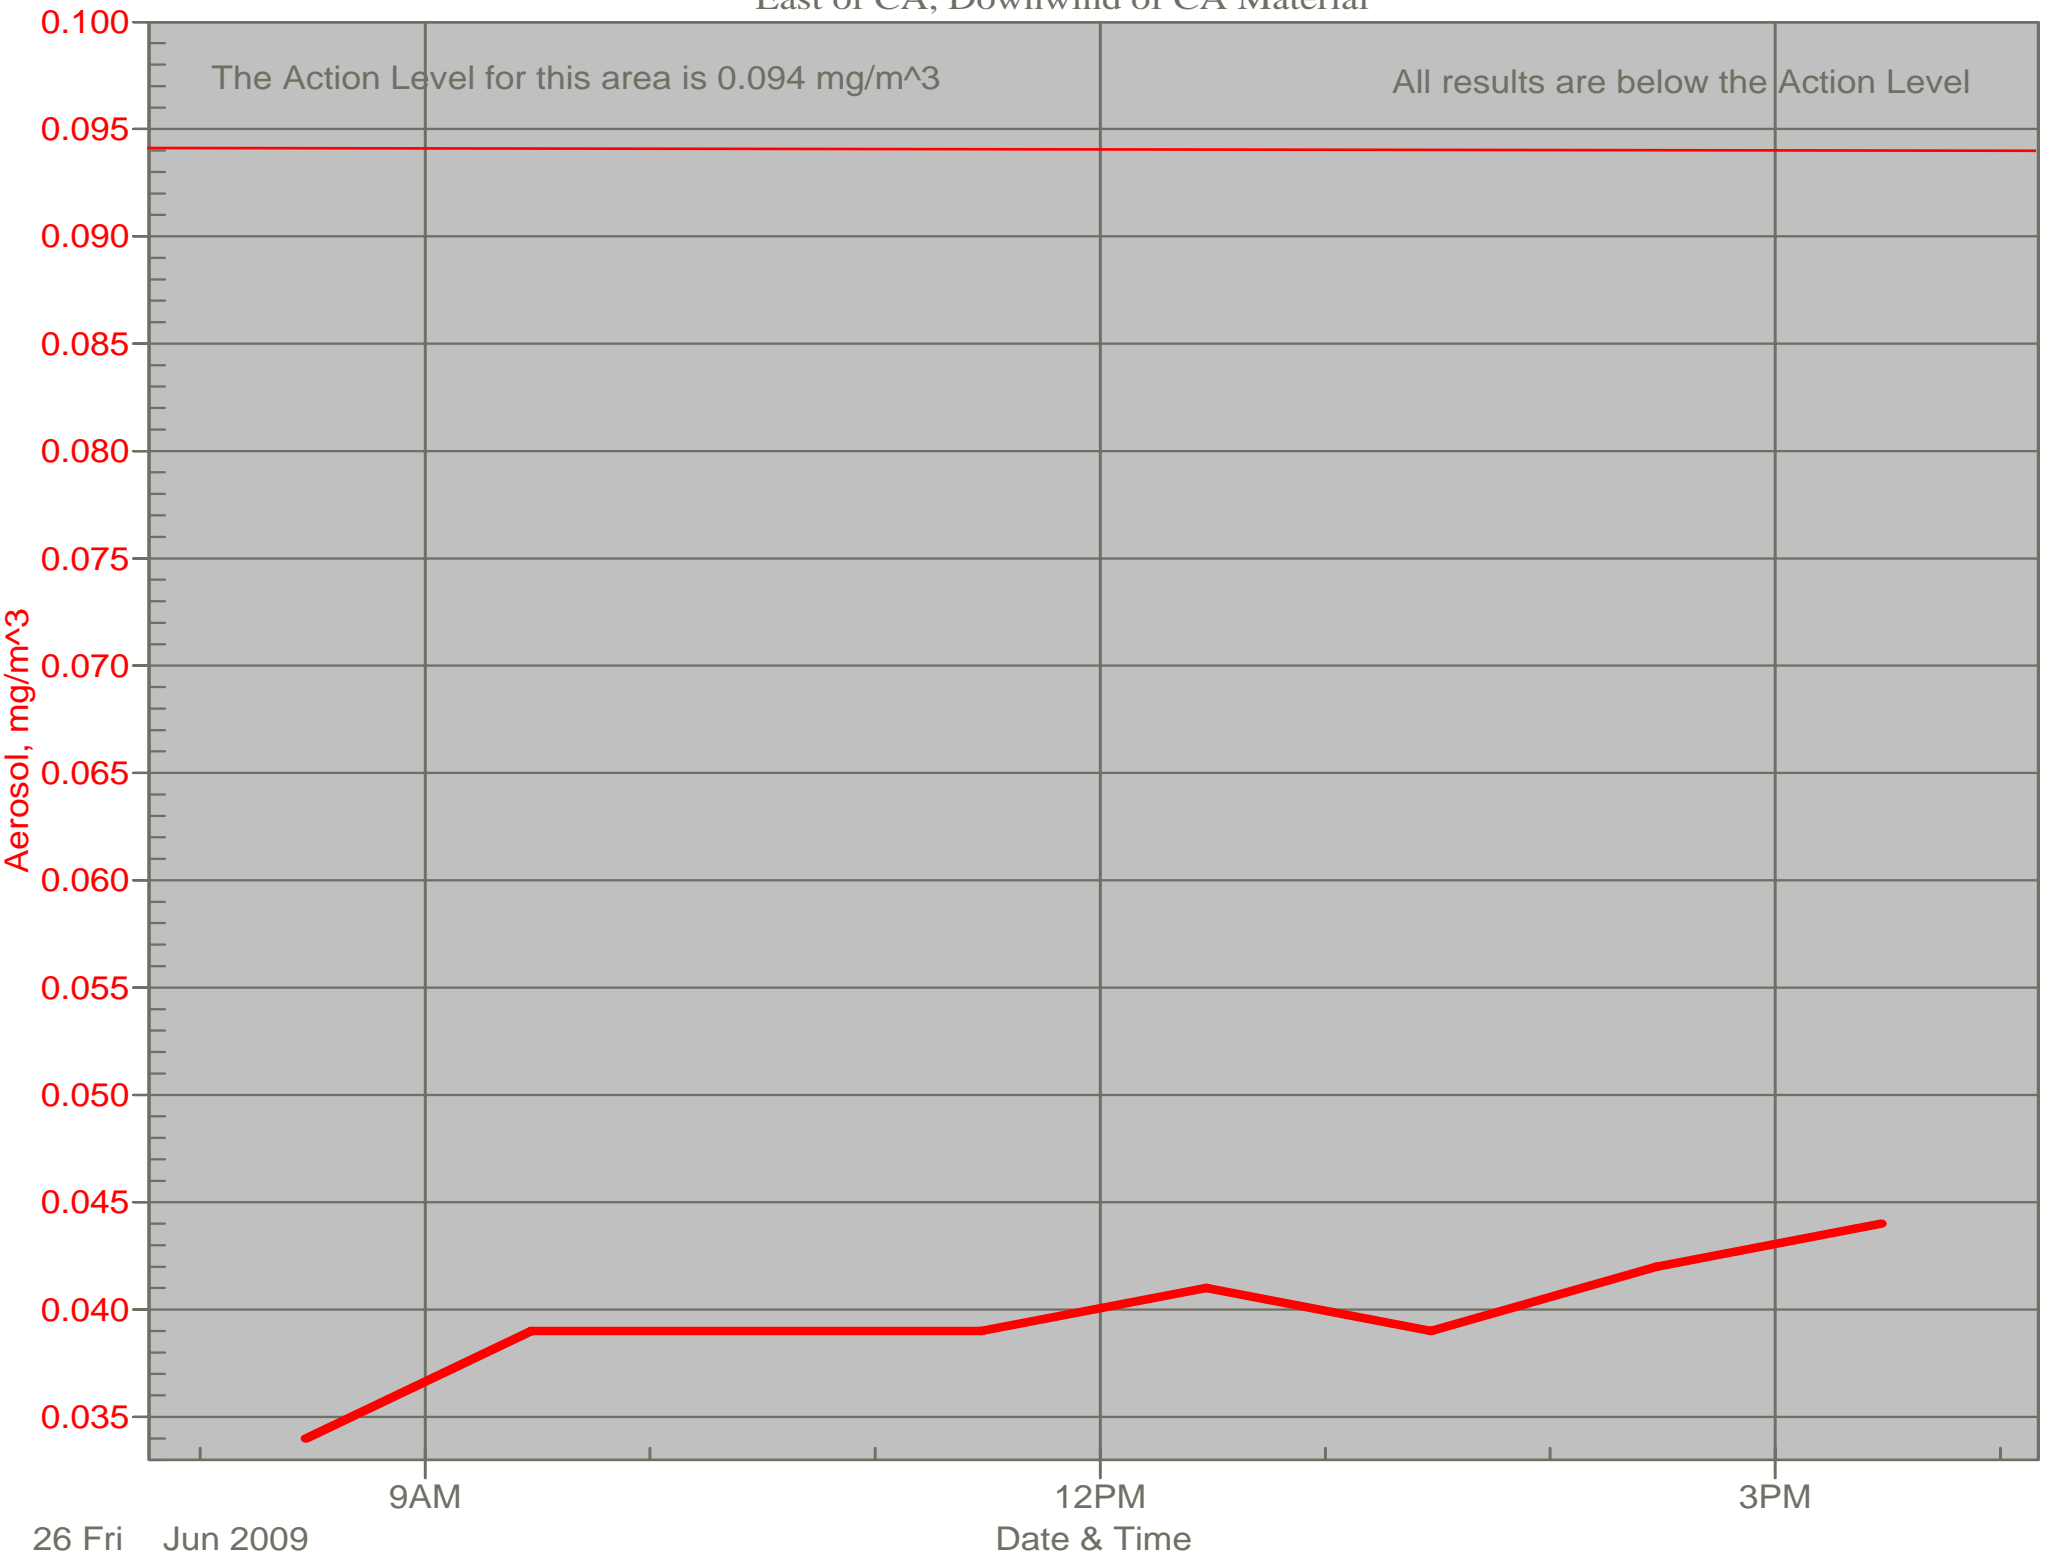

Air Monitor 1

East of CA, Downwind of CA Material

Air Monitor 2

South of CA, Sulphur Creek Monitoring

Air Monitor 4

Southwest of CA, Upwind of Site Activities