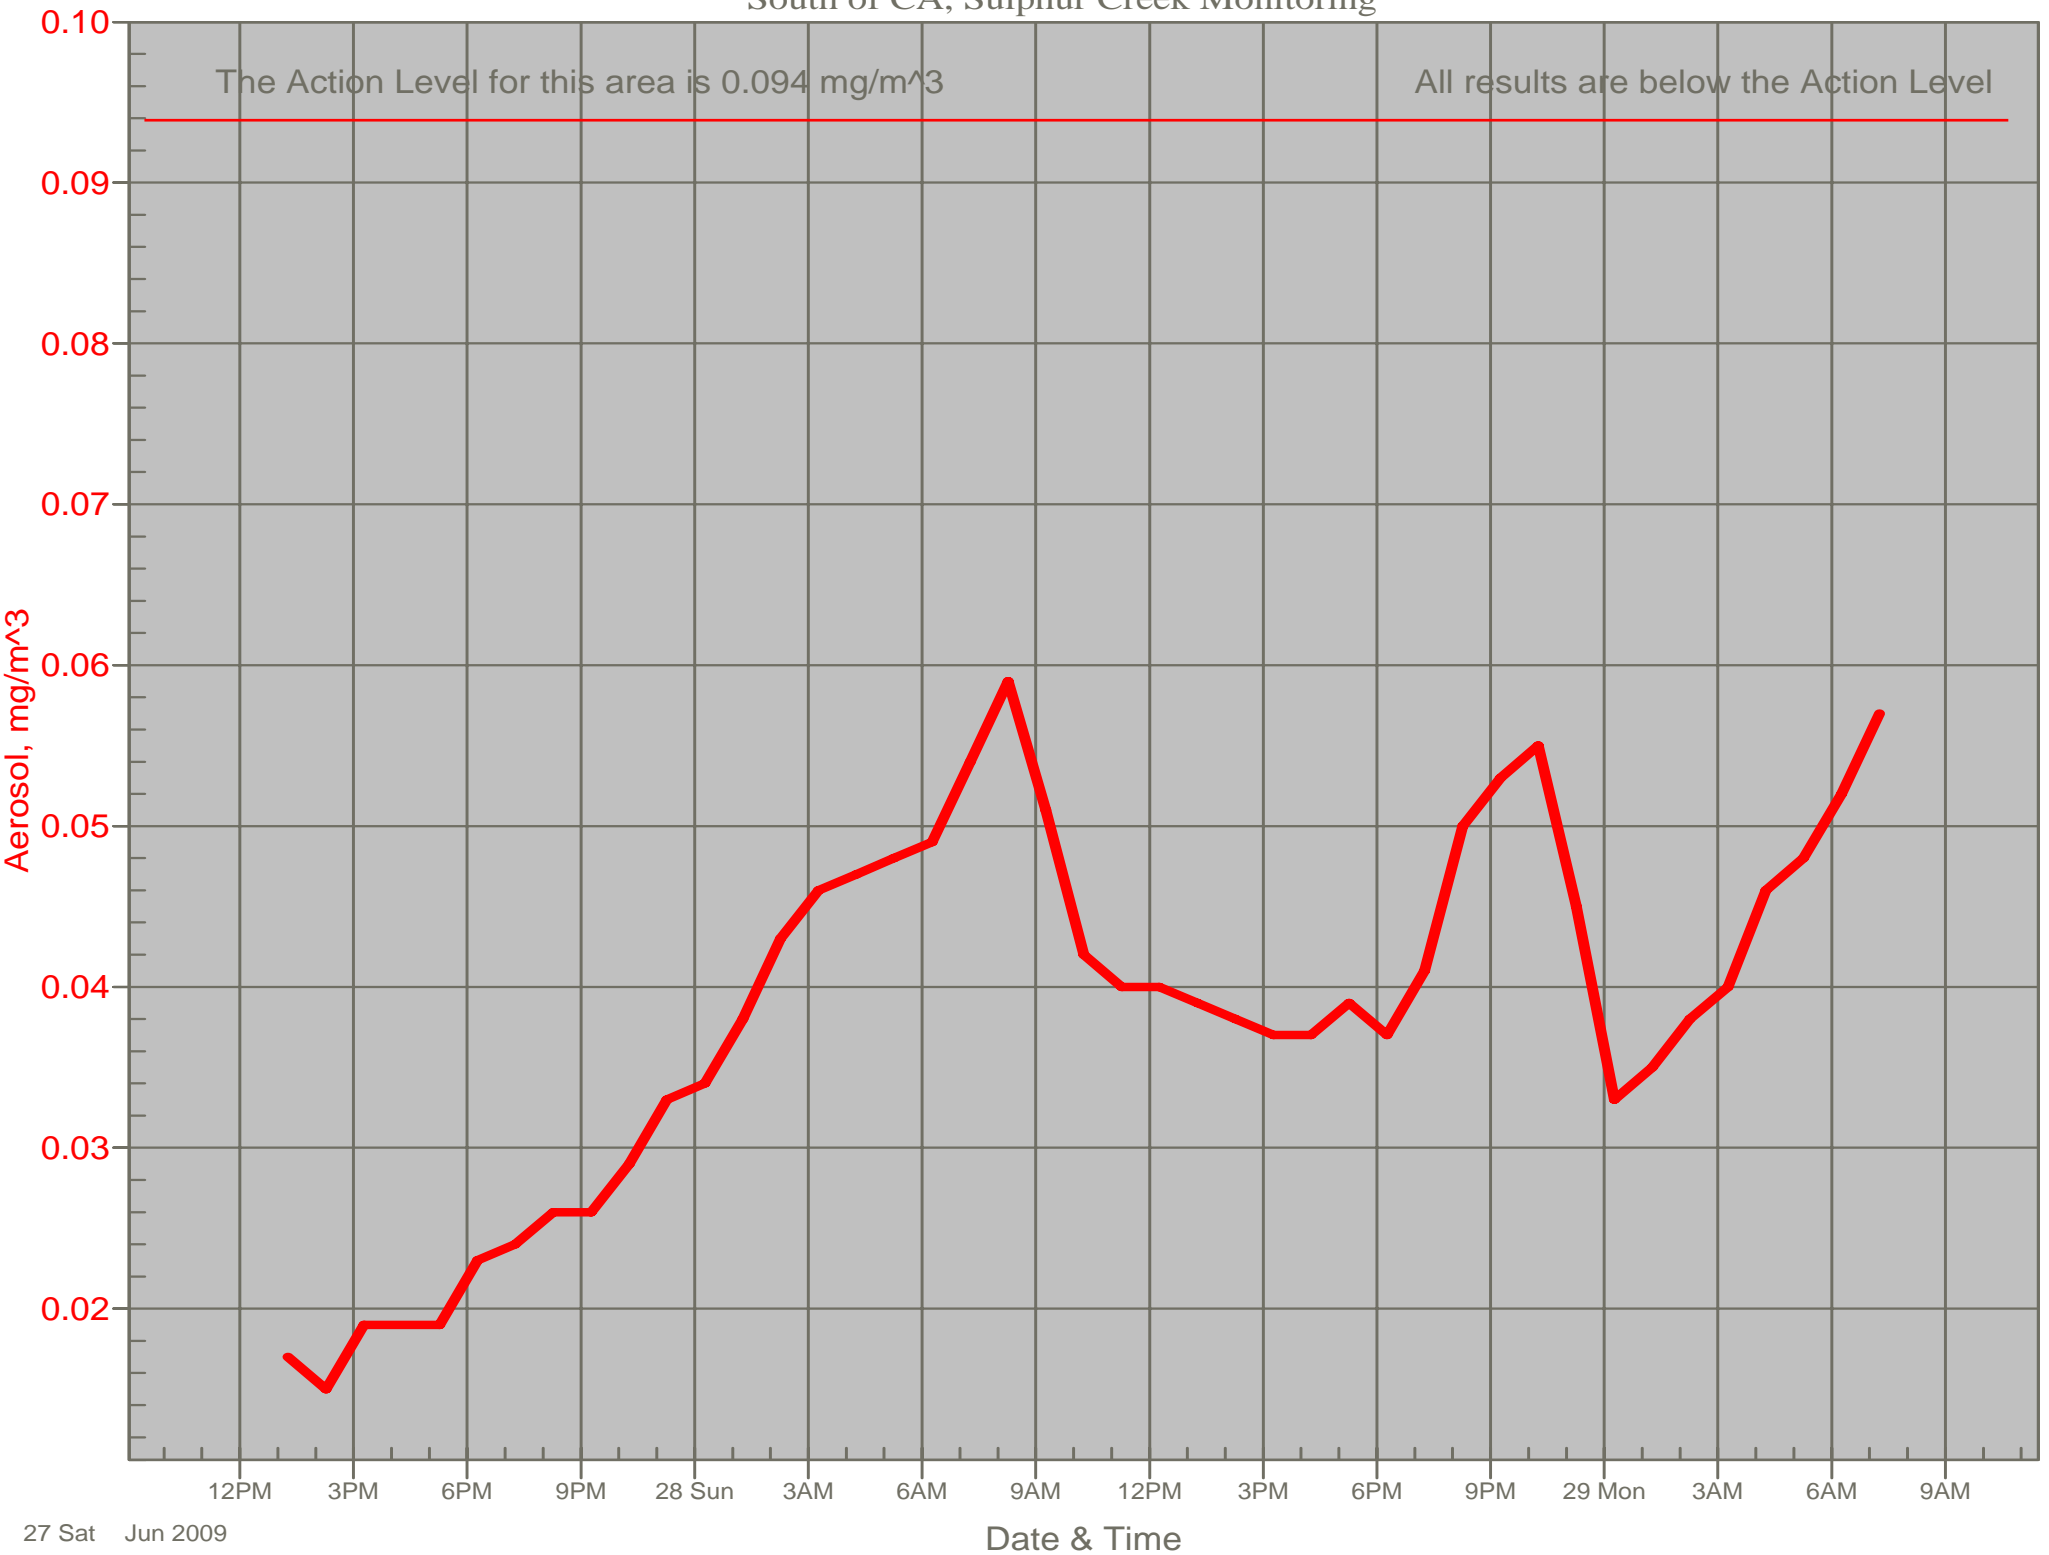

Air Monitor 1 Non-Working Hours

East of CA, Downwind of CA Material

Air Monitor 2 Non-Working Hours

South of CA, Sulphur Creek Monitoring

Air Monitor 4 Non-Working Hours

Southwest of CA, Upwind of Site