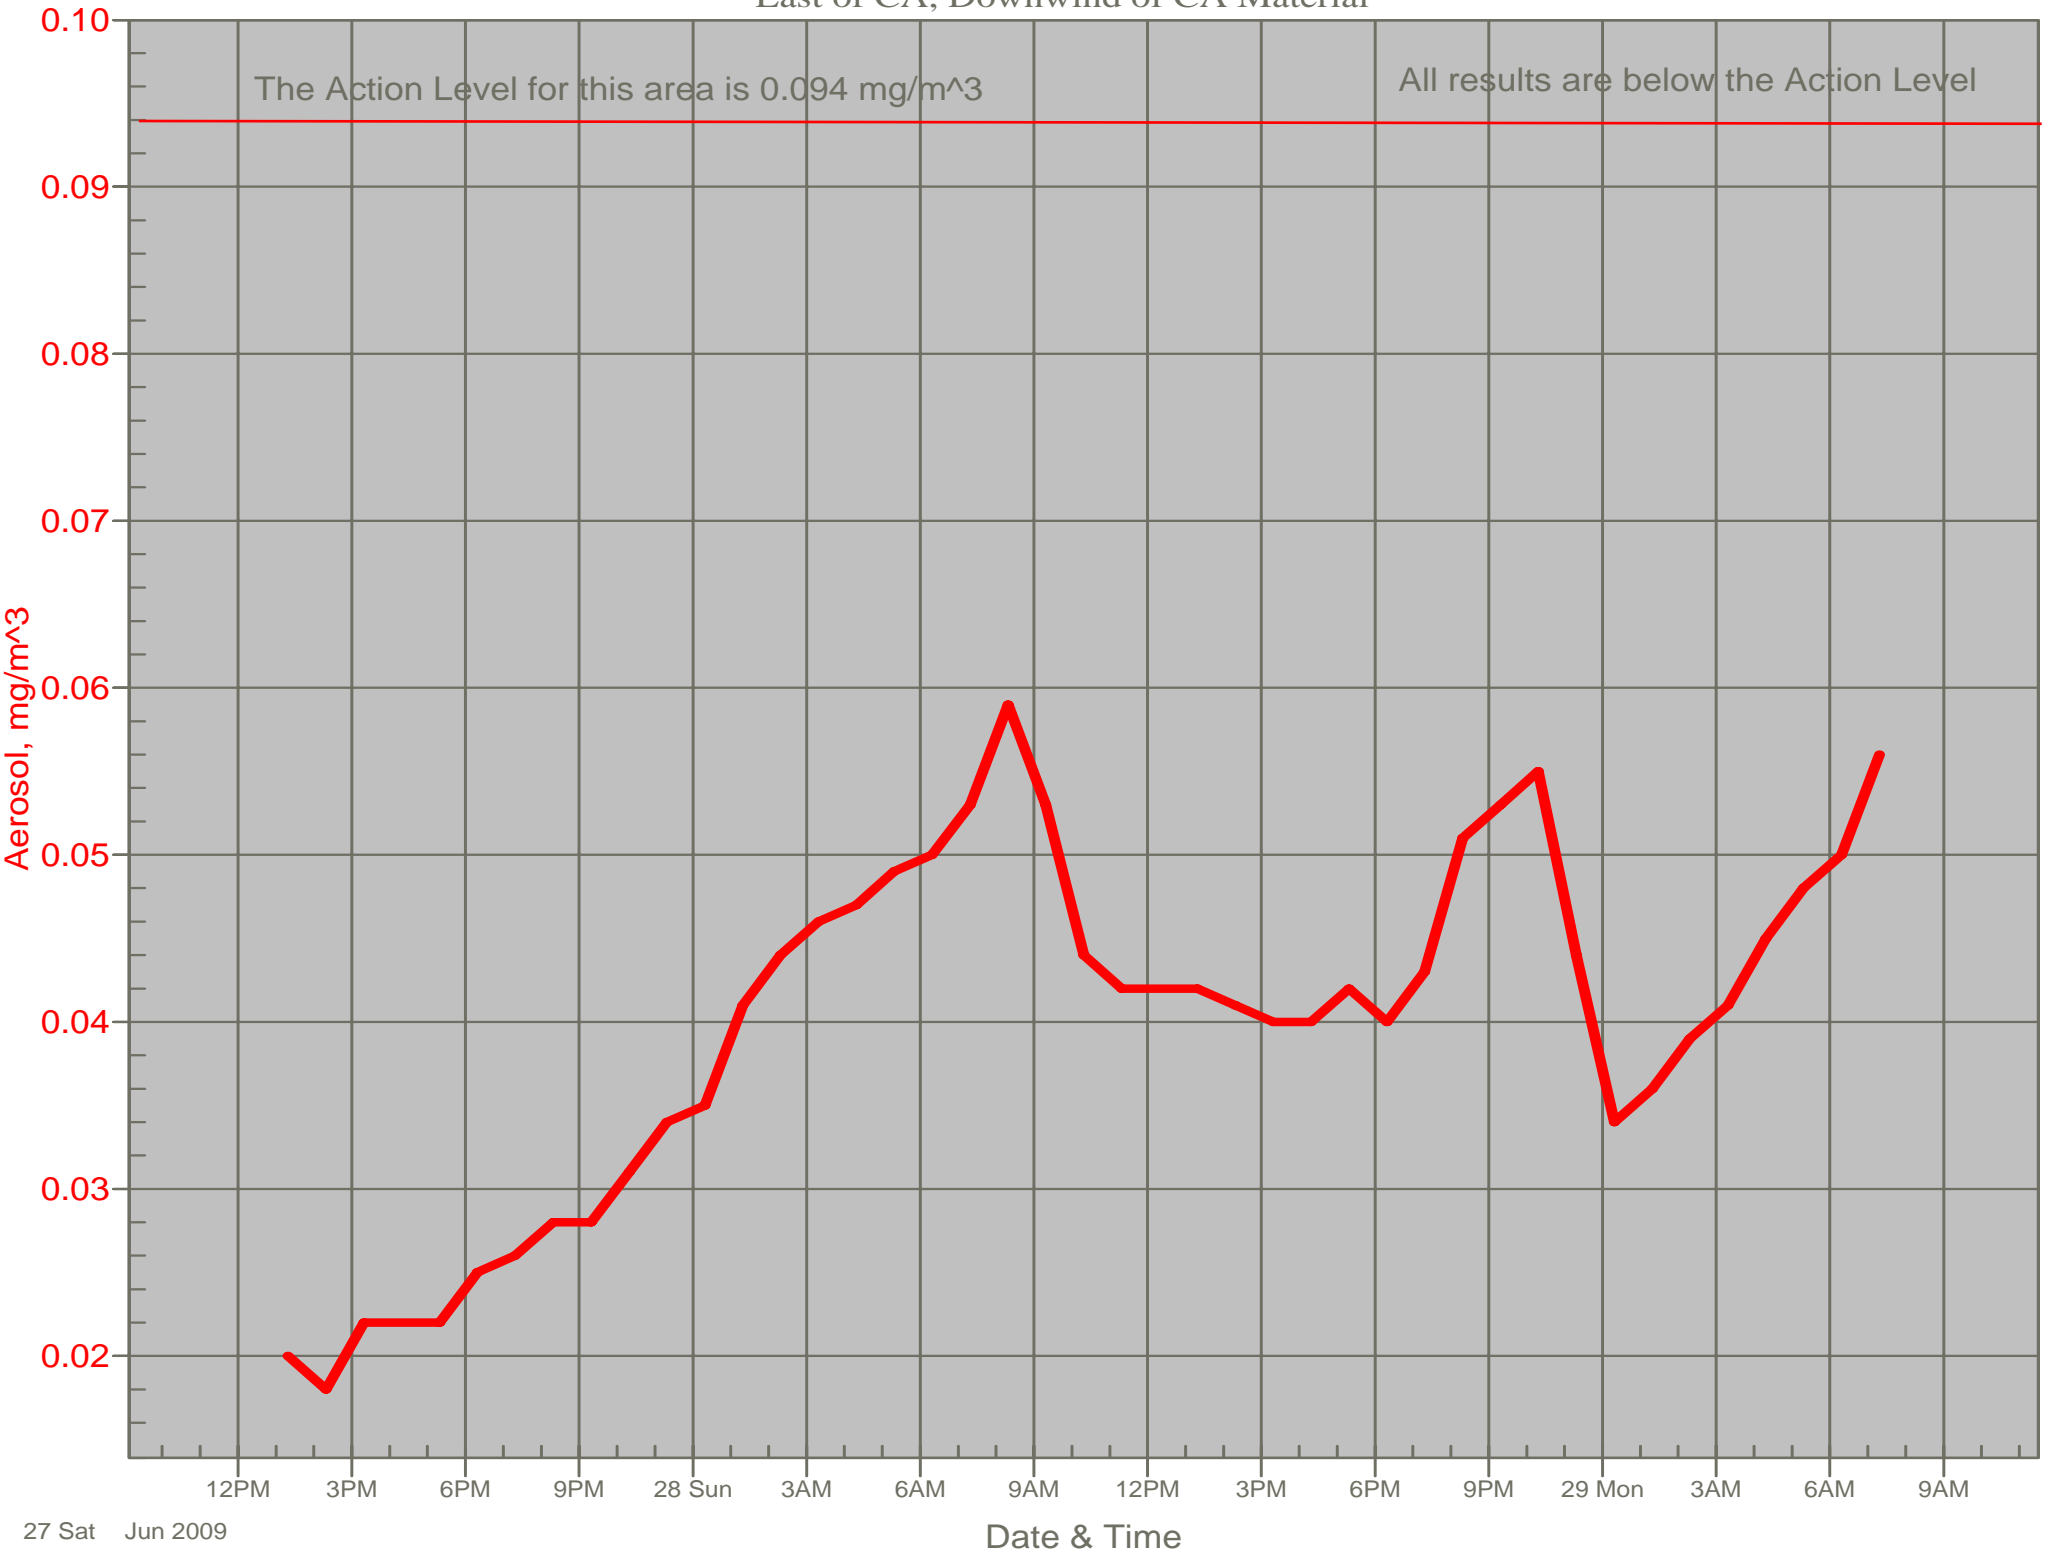

Air Monitor 1 Non-Working Hours

East of CA, Downwind of CA Material

Air Monitor 2 Non-Working Hours

South of CA, Sulphur Creek Monitoring

Air Monitor 4 Non-Working Hours

Southwest of CA, Upwind of Site