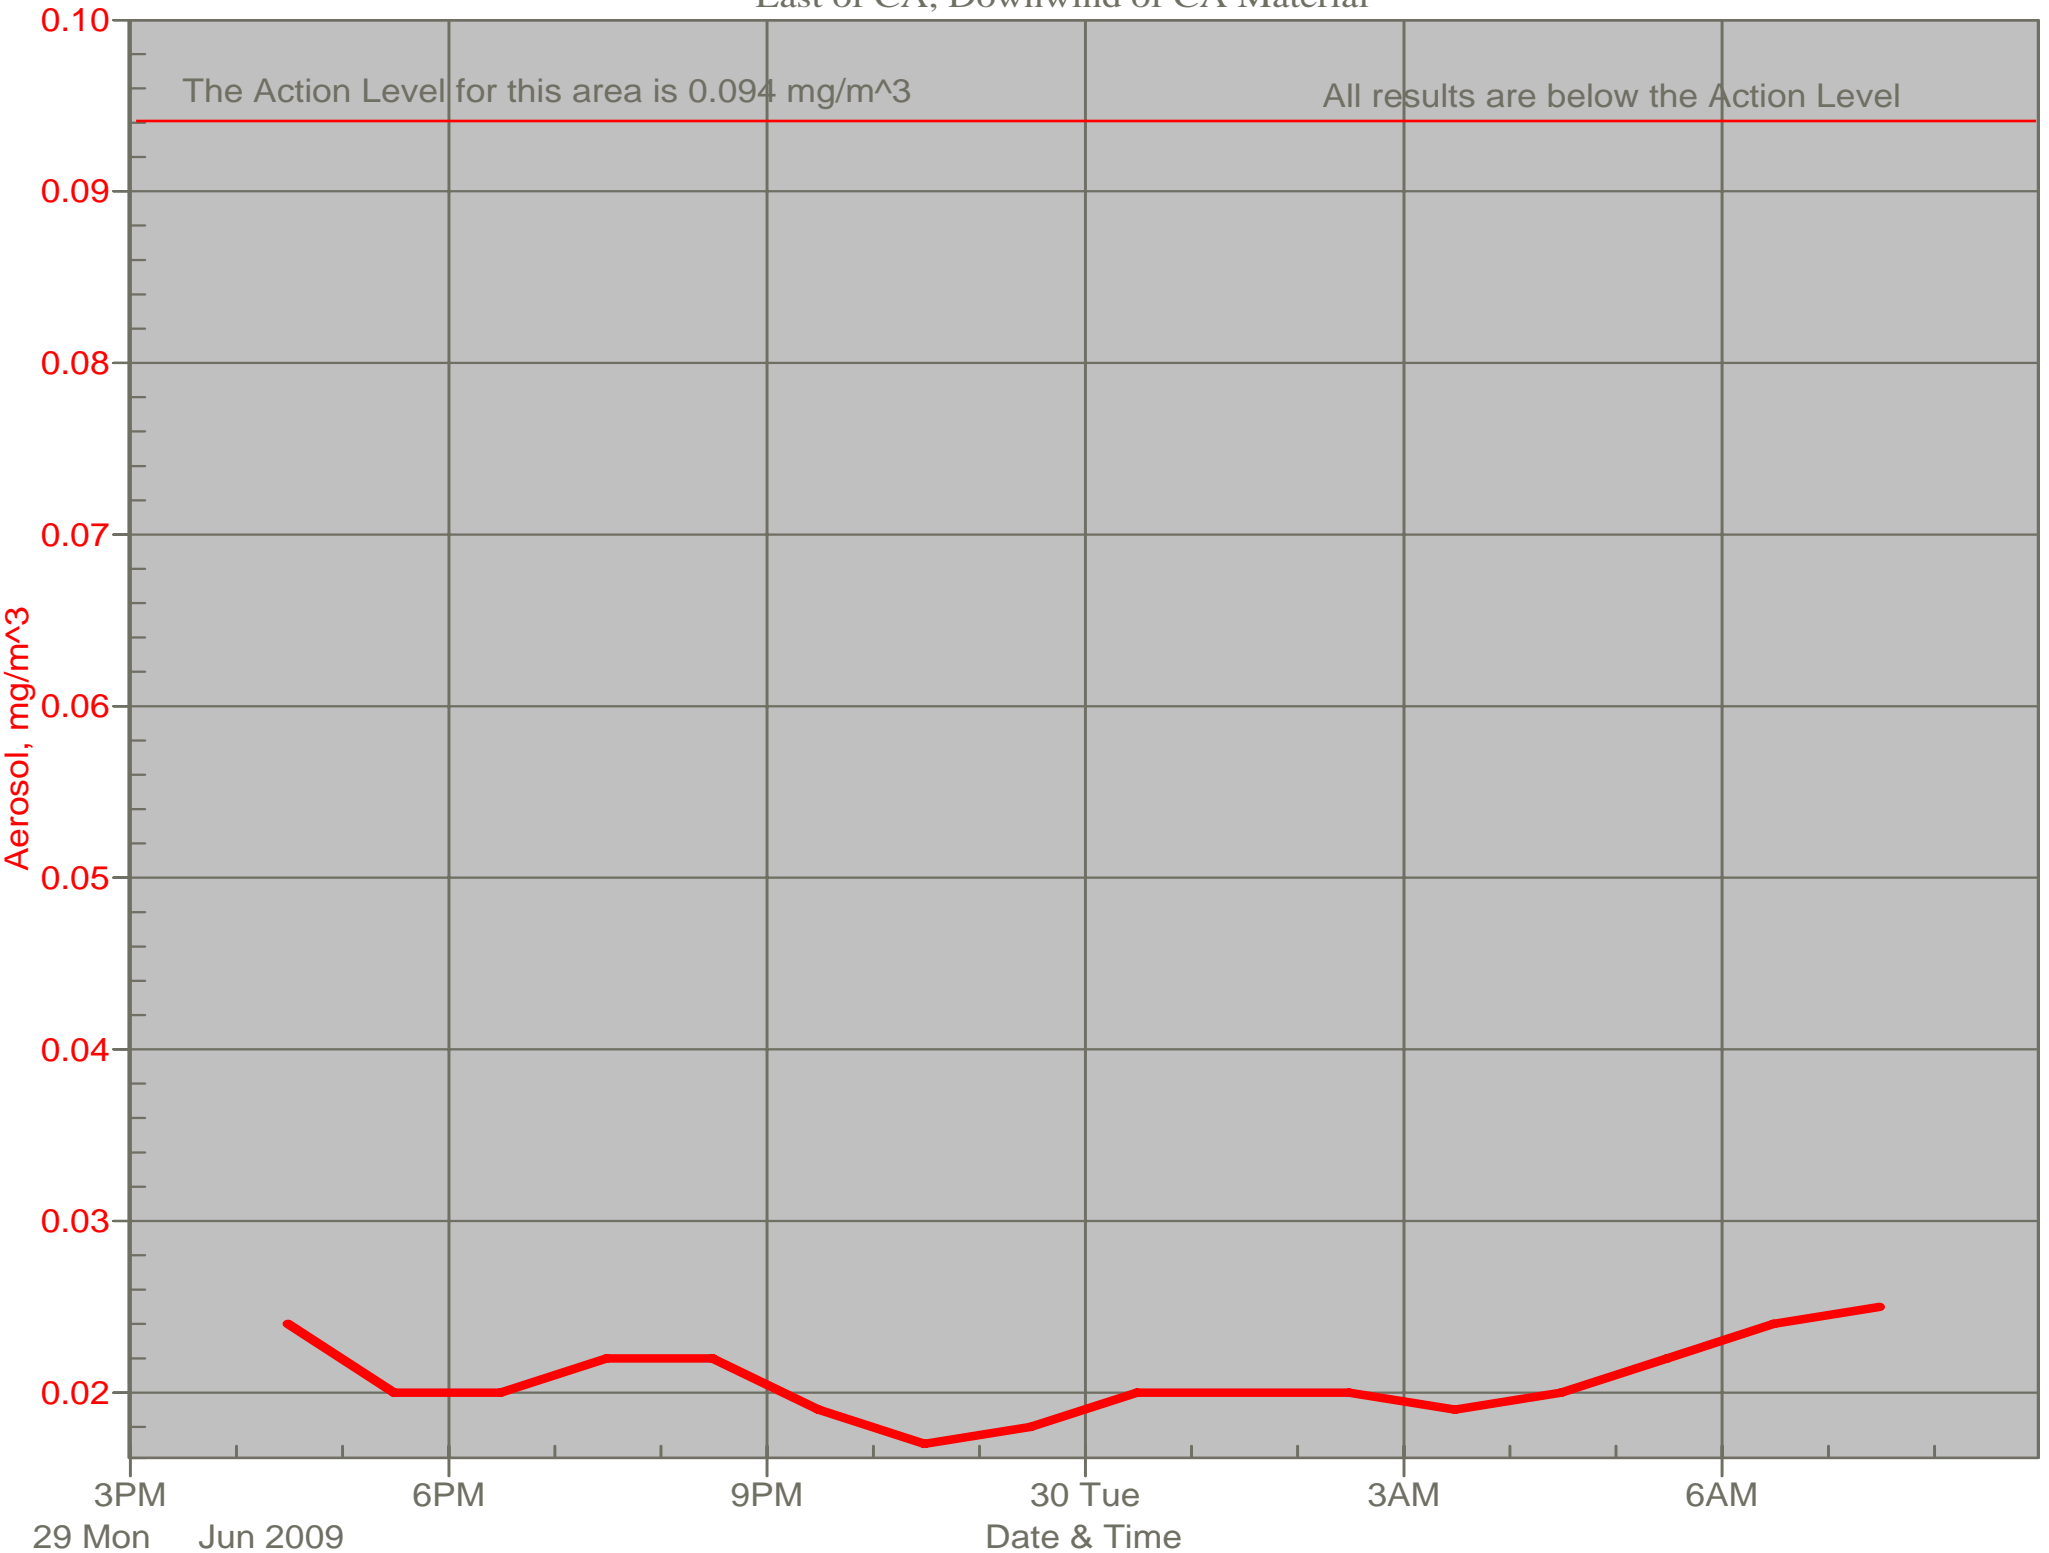

Air Monitor 1 Non-Working Hours

East of CA, Downwind of CA Material

Air Monitor 2 Non-Working Hours

South of CA, Sulphur Creek Monitoring

Air Monitor 4 Non-Working Hours

Southwest of CA, Upwind of Site