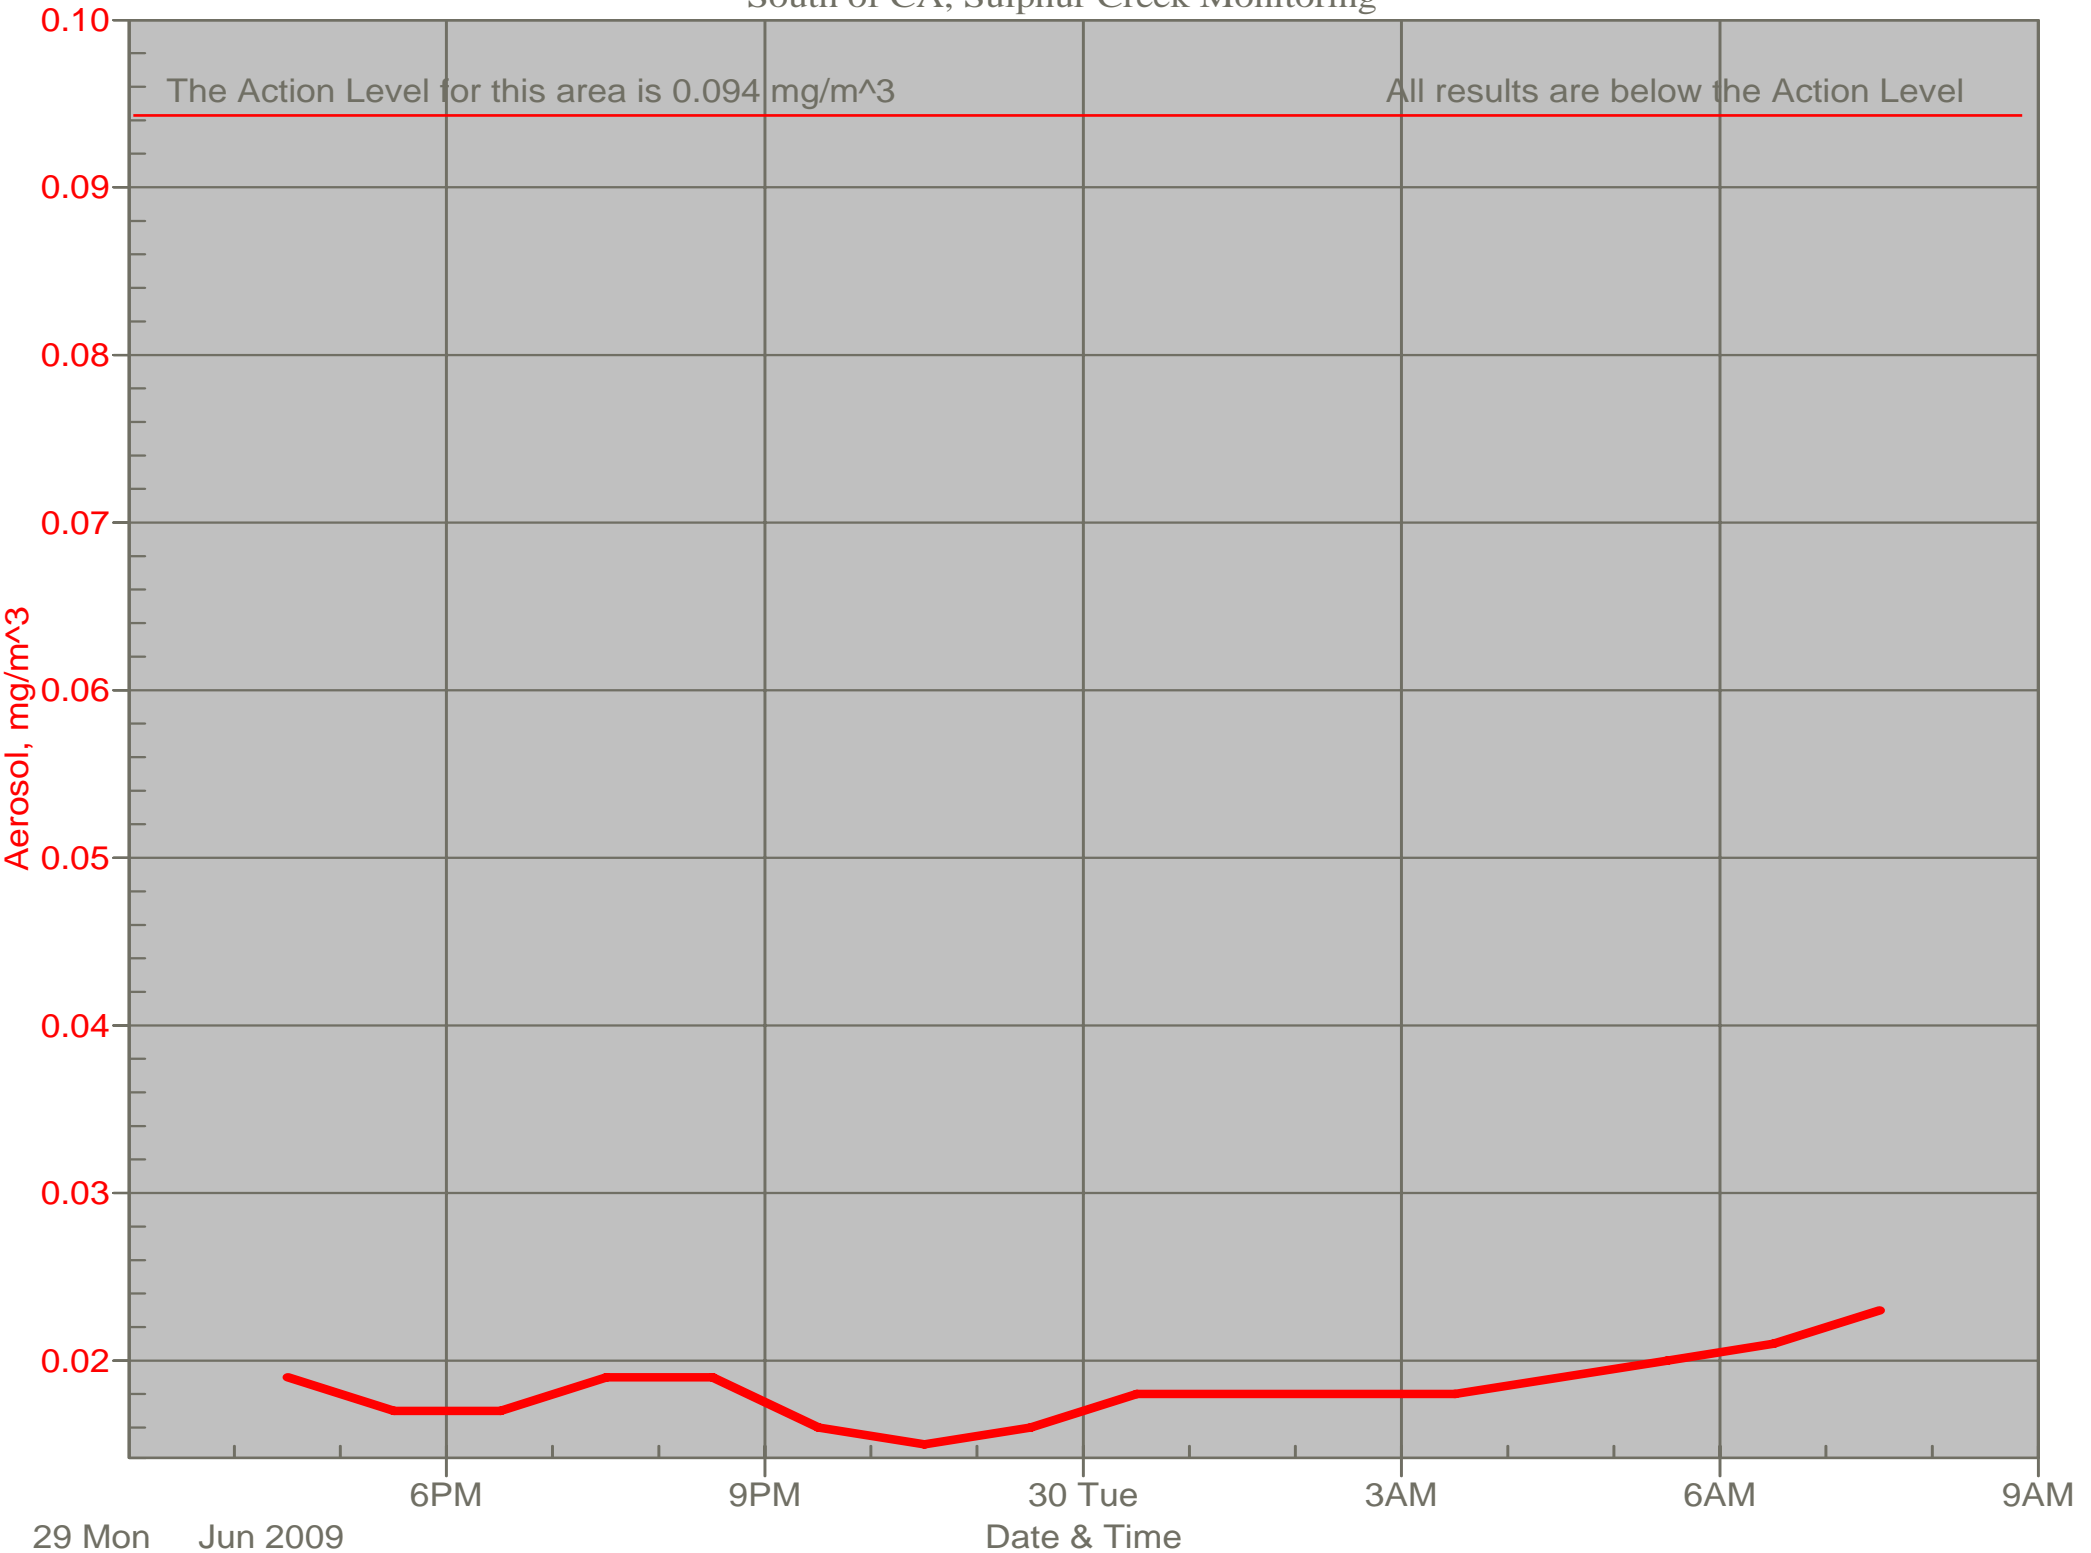

Air Monitor 1 Non-Working Hours

East of CA, Downwind of CA Material

Air Monitor 2 Non-Working Hours

South of CA, Sulphur Creek Monitoring

Air Monitor 4 Non-Working Hours

Southwest of CA, Upwind of Site