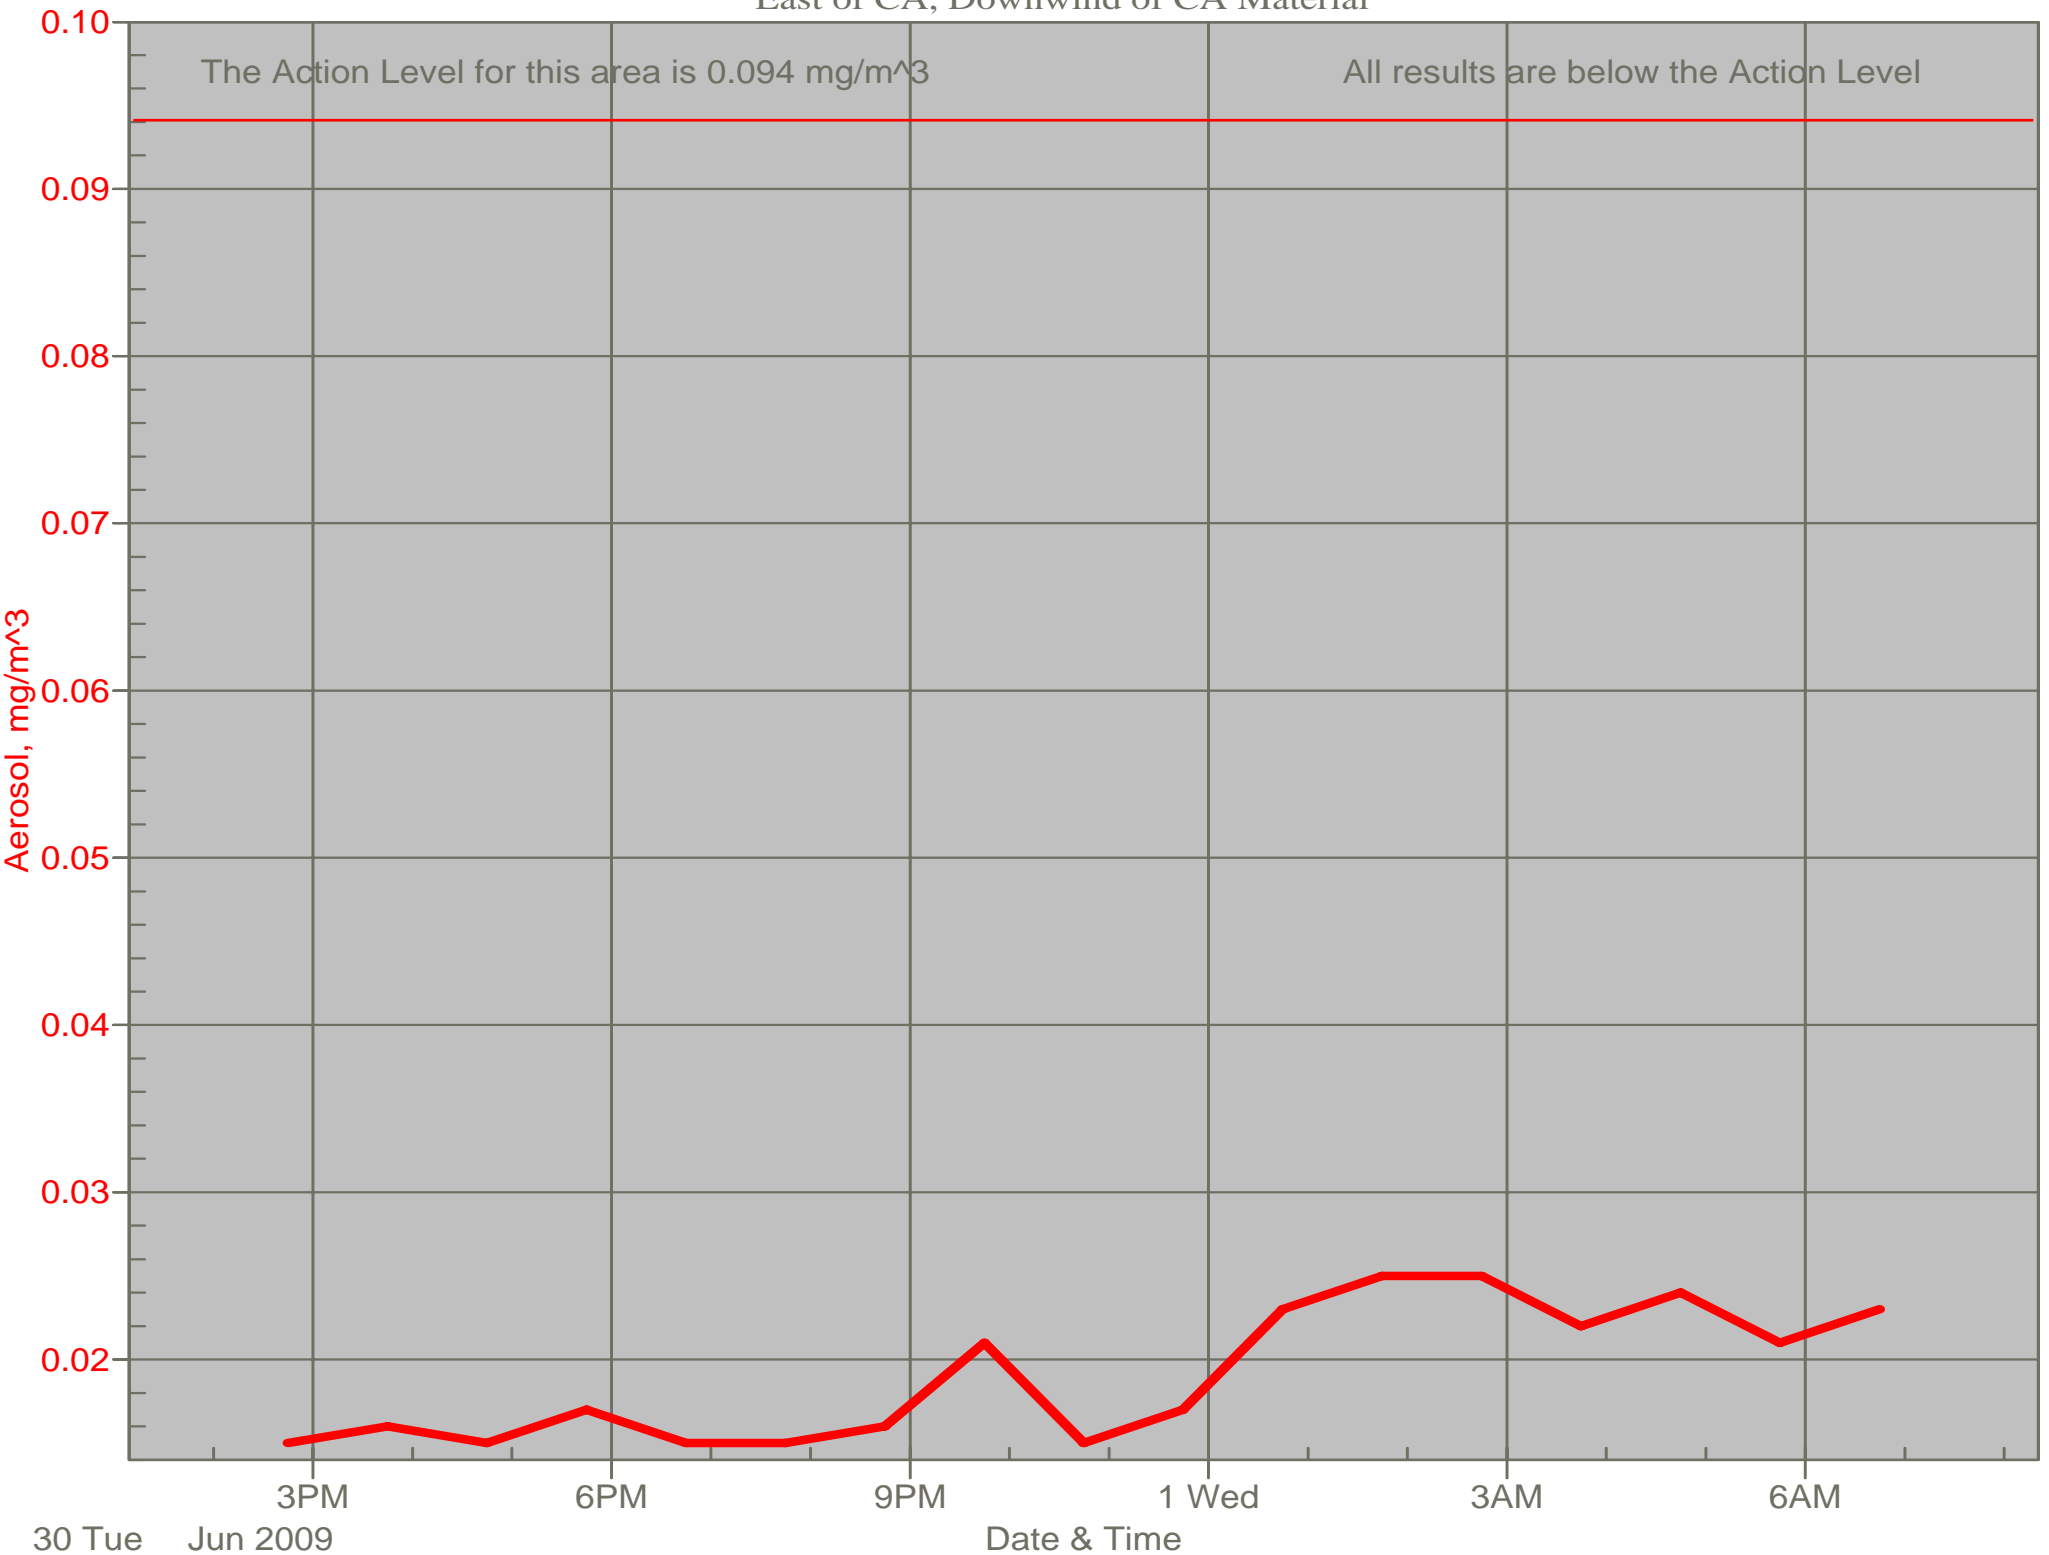

Air Monitor 1 Non-Working Hours

East of CA, Downwind of CA Material

Air Monitor 2 Non-Working Hours

South of CA, Sulphur Creek Monitoring

Air Monitor 4 Non-Working Hours

Southwest of CA, Upwind of Site