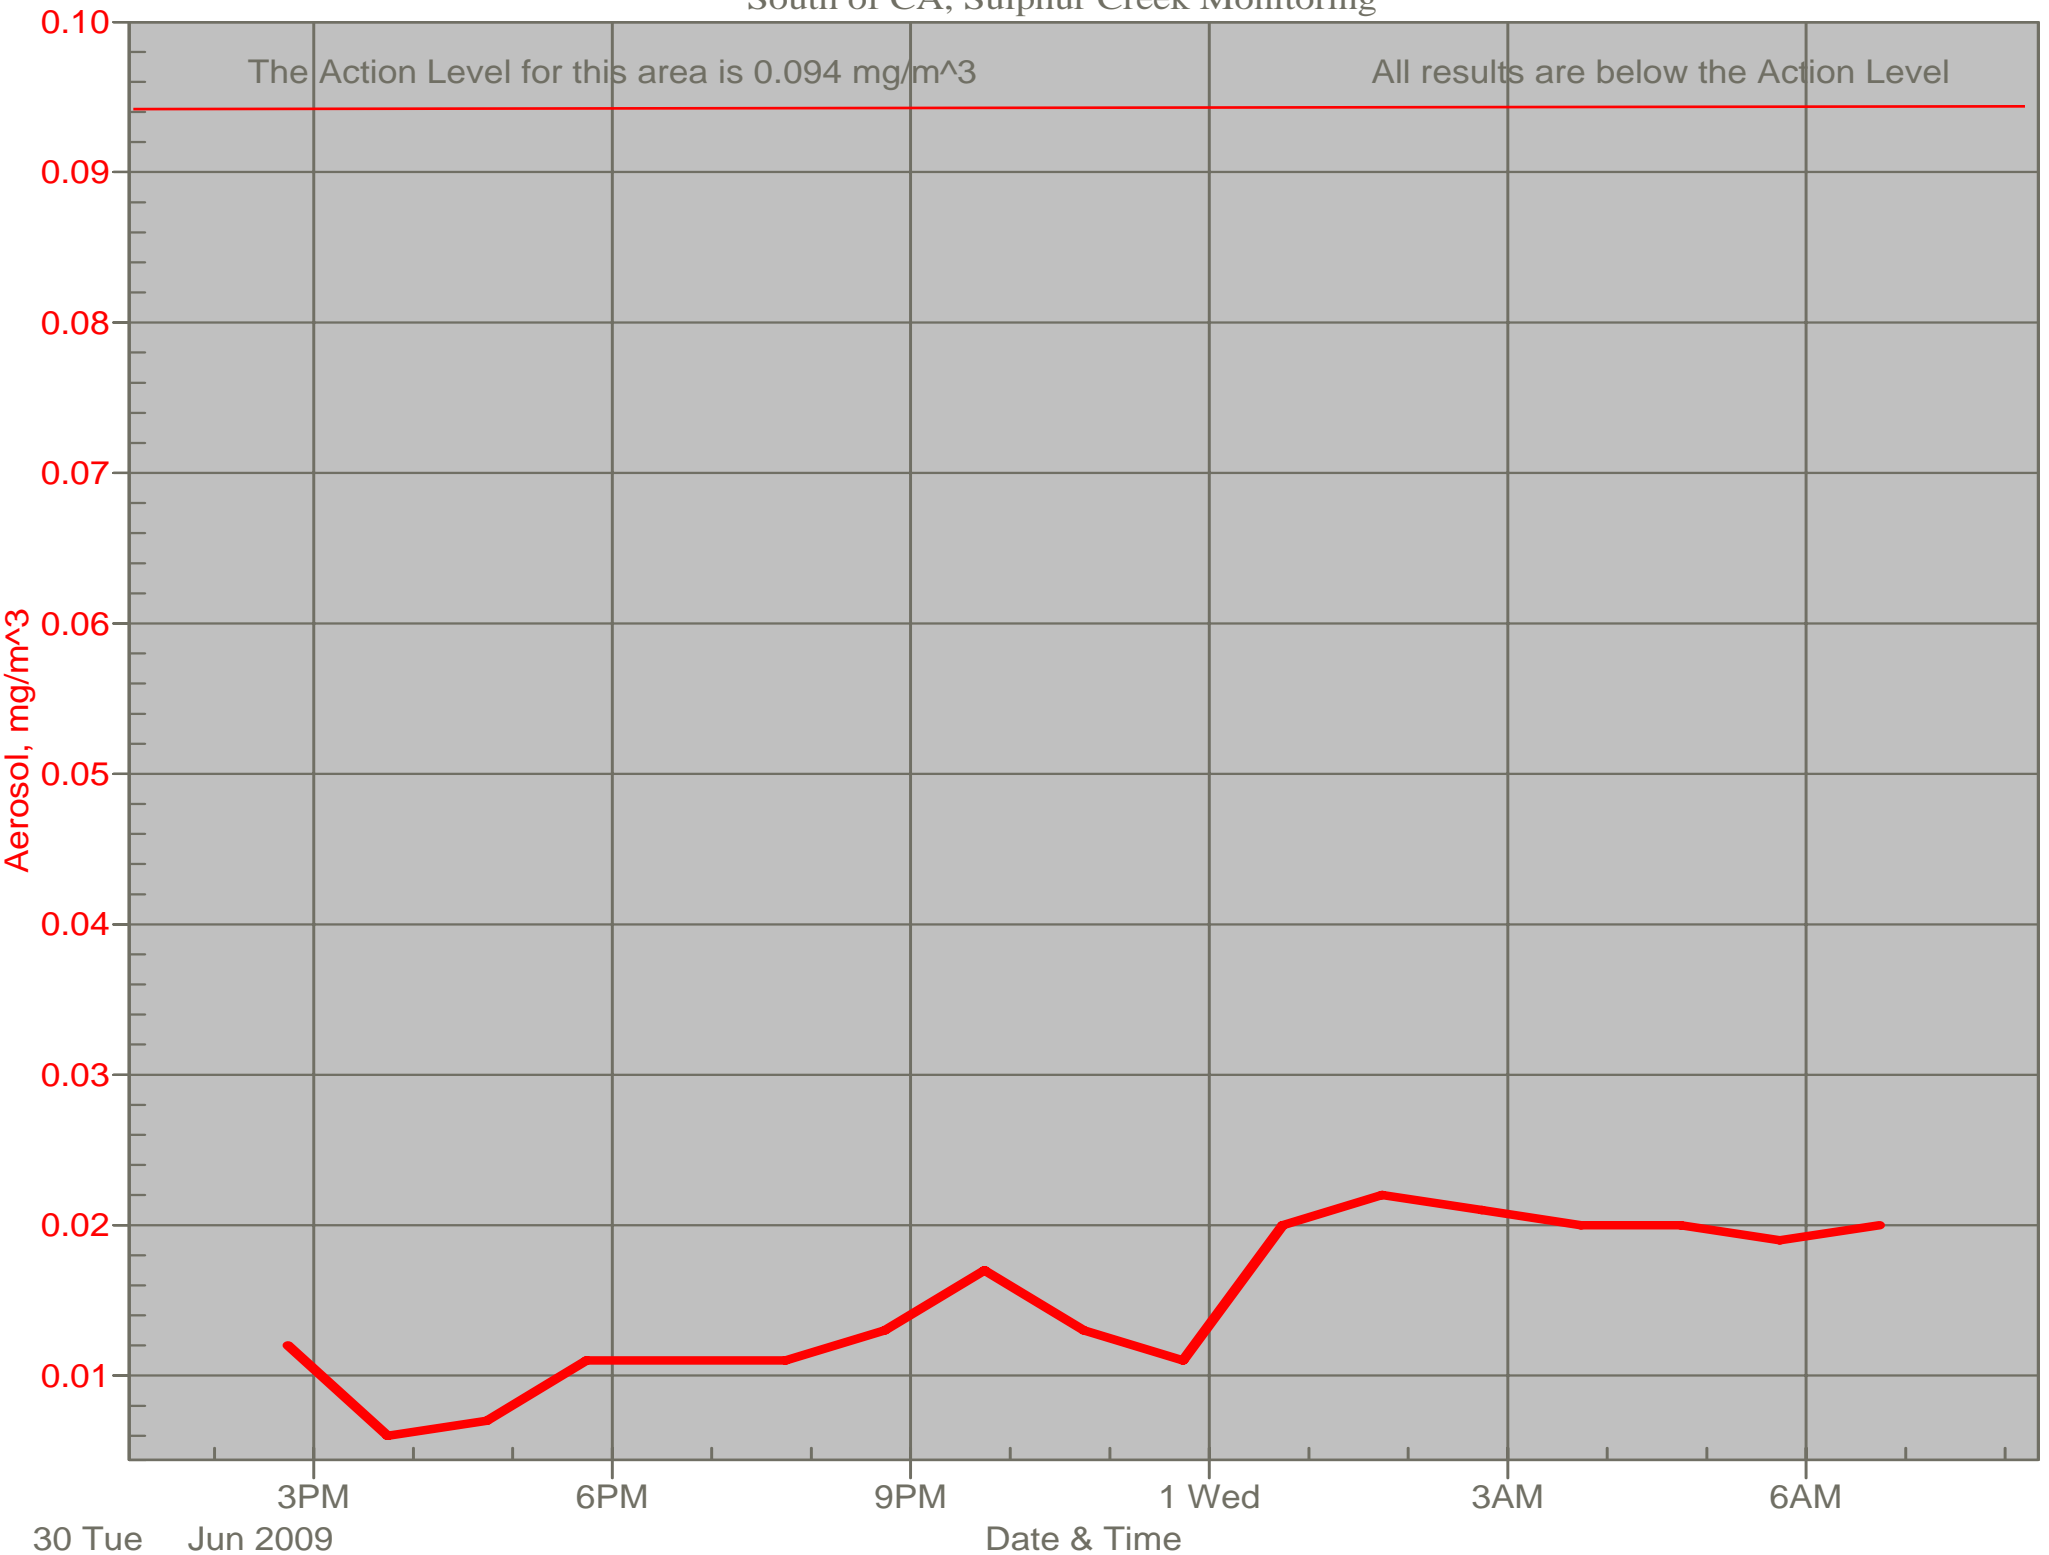

Air Monitor 1 Non-Working Hours

East of CA, Downwind of CA Material

Air Monitor 2 Non-Working Hours

South of CA, Sulphur Creek Monitoring

Air Monitor 4 Non-Working Hours

Southwest of CA, Upwind of Site