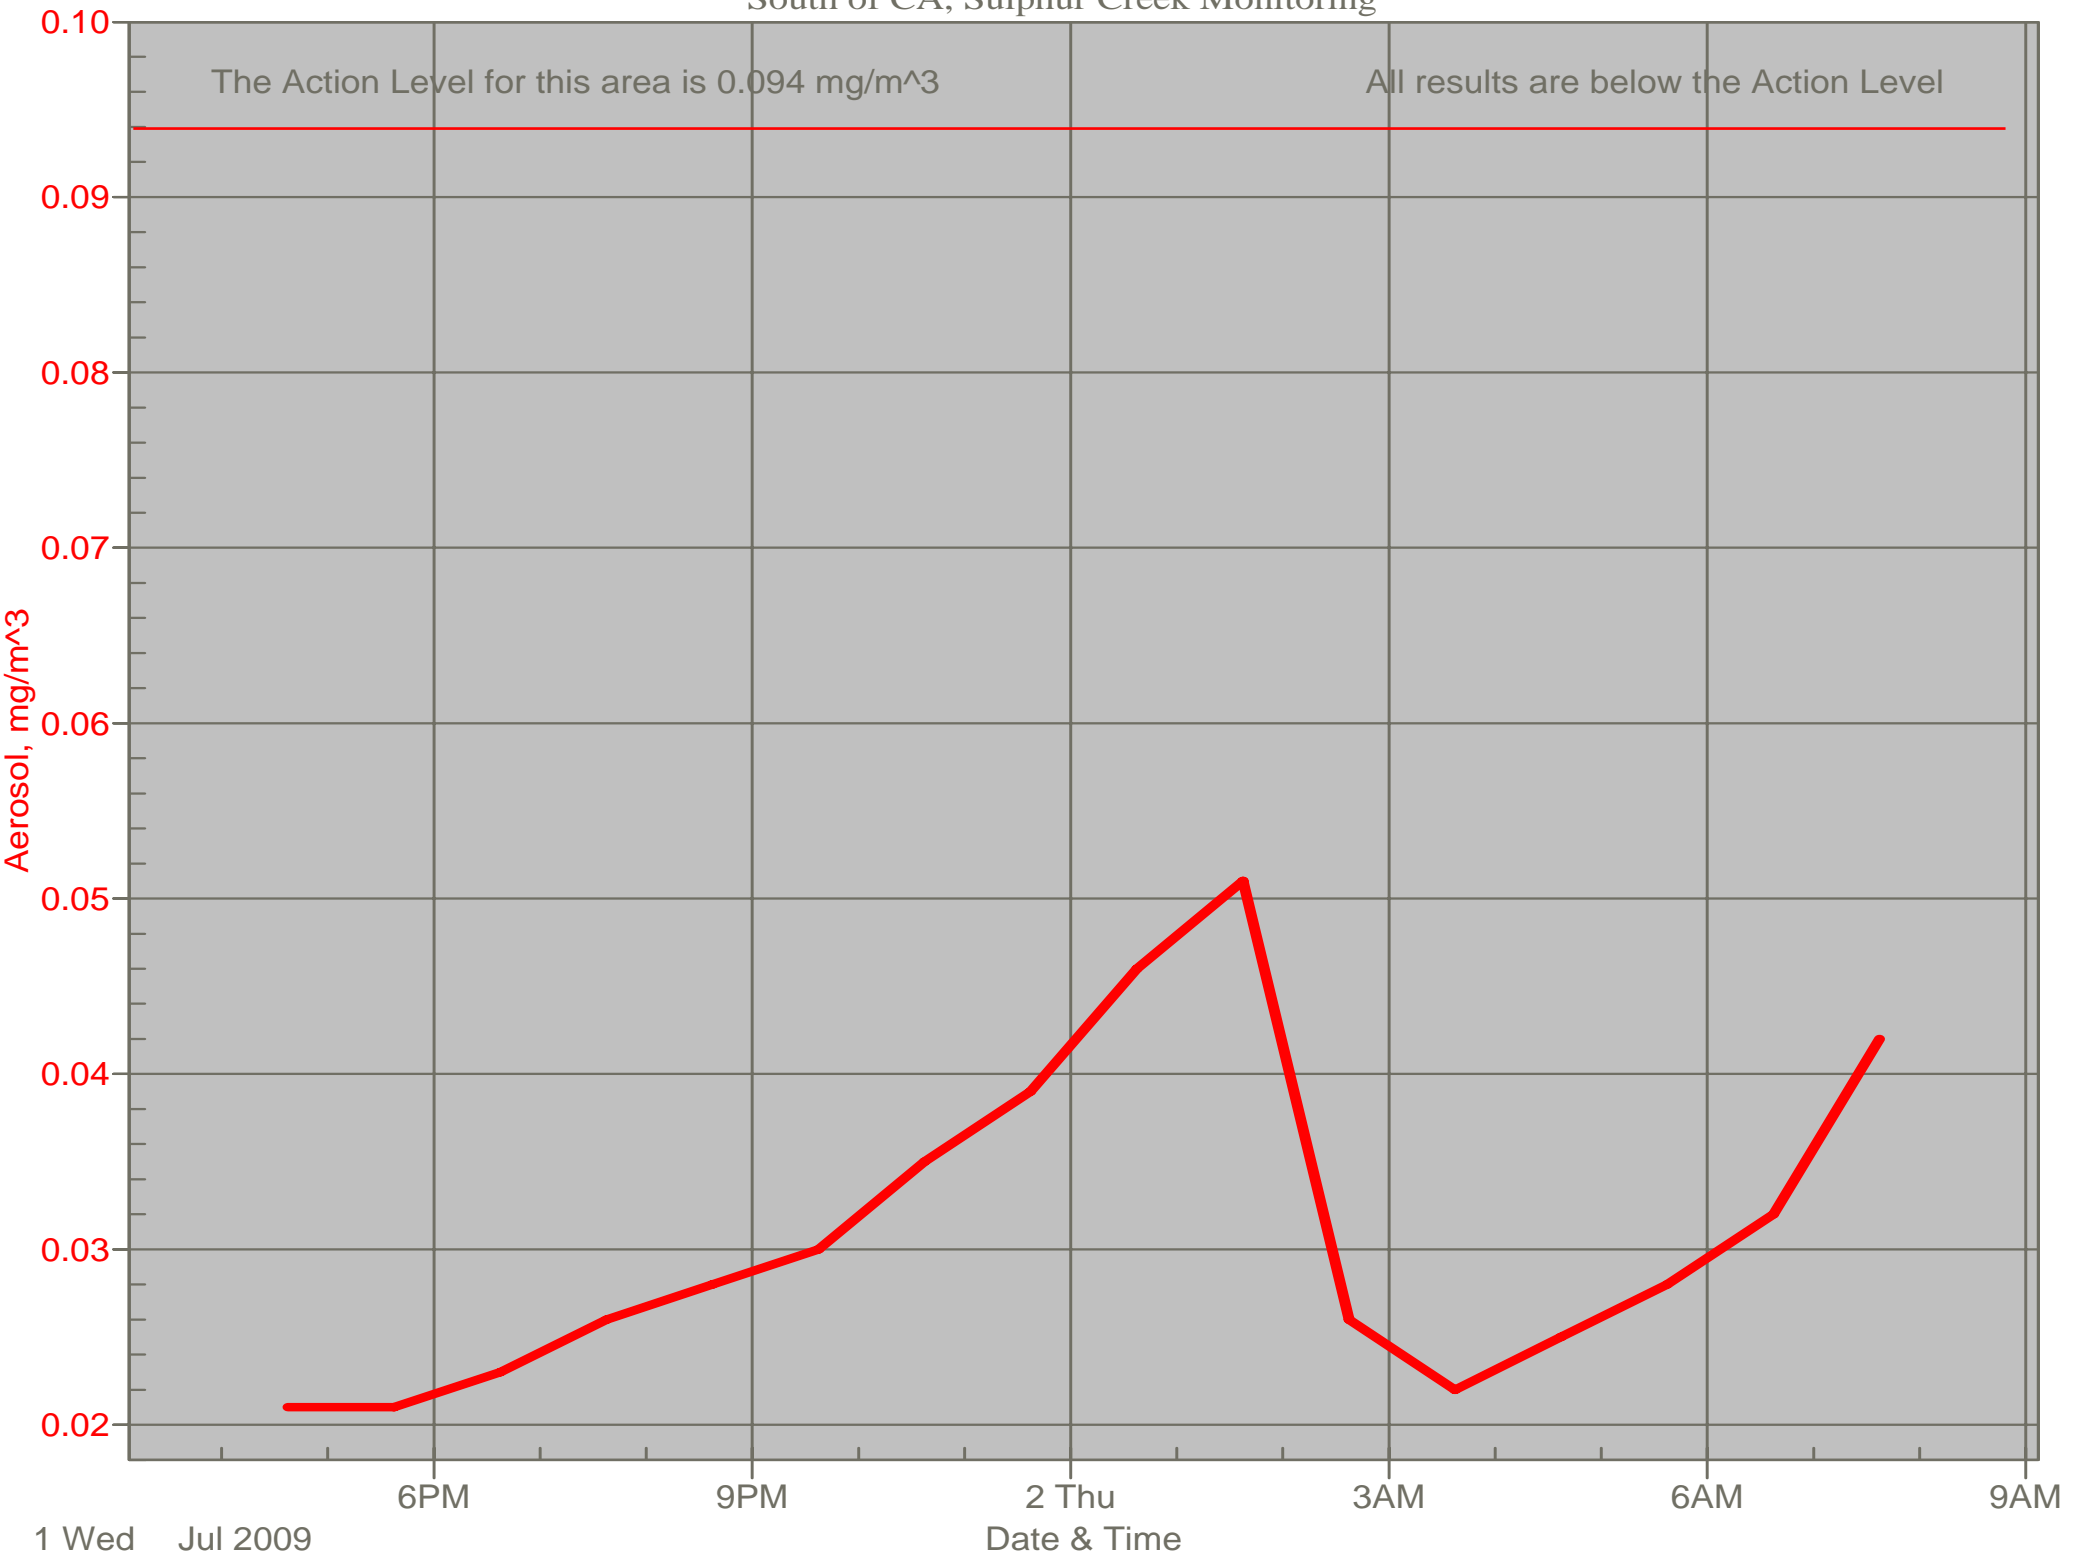

# Air Monitor 2 Non-Working Hours

South of CA, Sulphur Creek Monitoring

# Air Monitor 4 Non-Working Hours

Southwest of CA, Upwind of Site

# Air Monitor 5 Non-Working Hours

East of CA, Downwind of CA Material