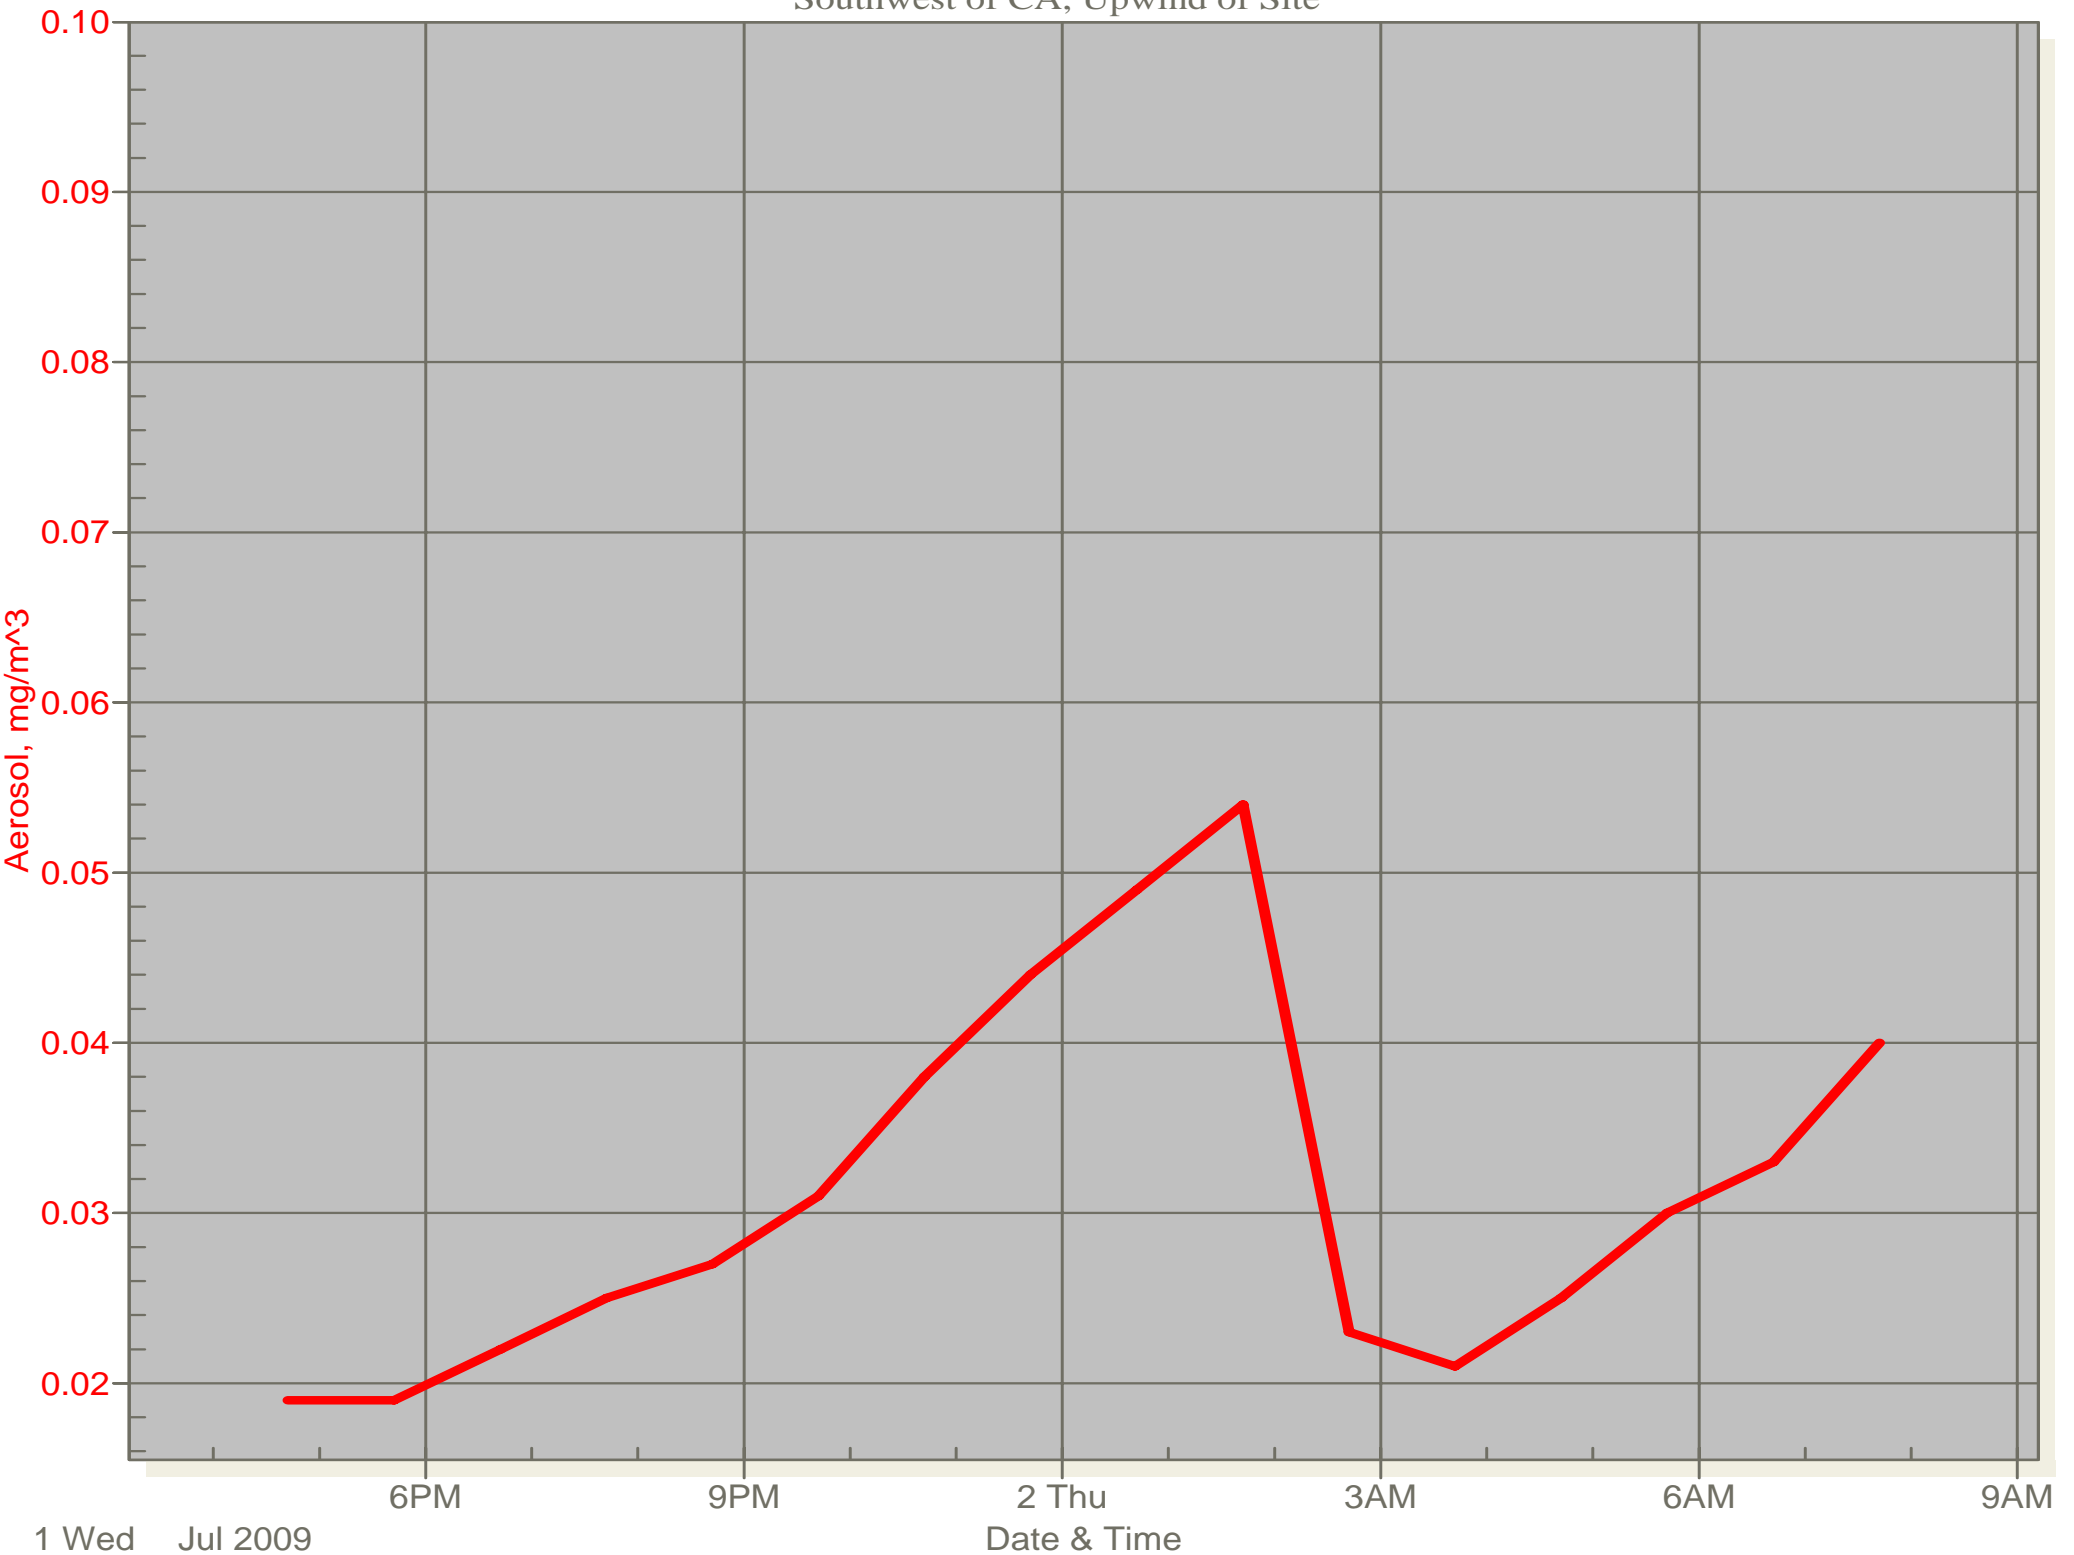

# Air Monitor 2 Non-Working Hours

South of CA, Sulphur Creek Monitoring

# Air Monitor 4 Non-Working Hours

Southwest of CA, Upwind of Site

# Air Monitor 5 Non-Working Hours

East of CA, Downwind of CA Material