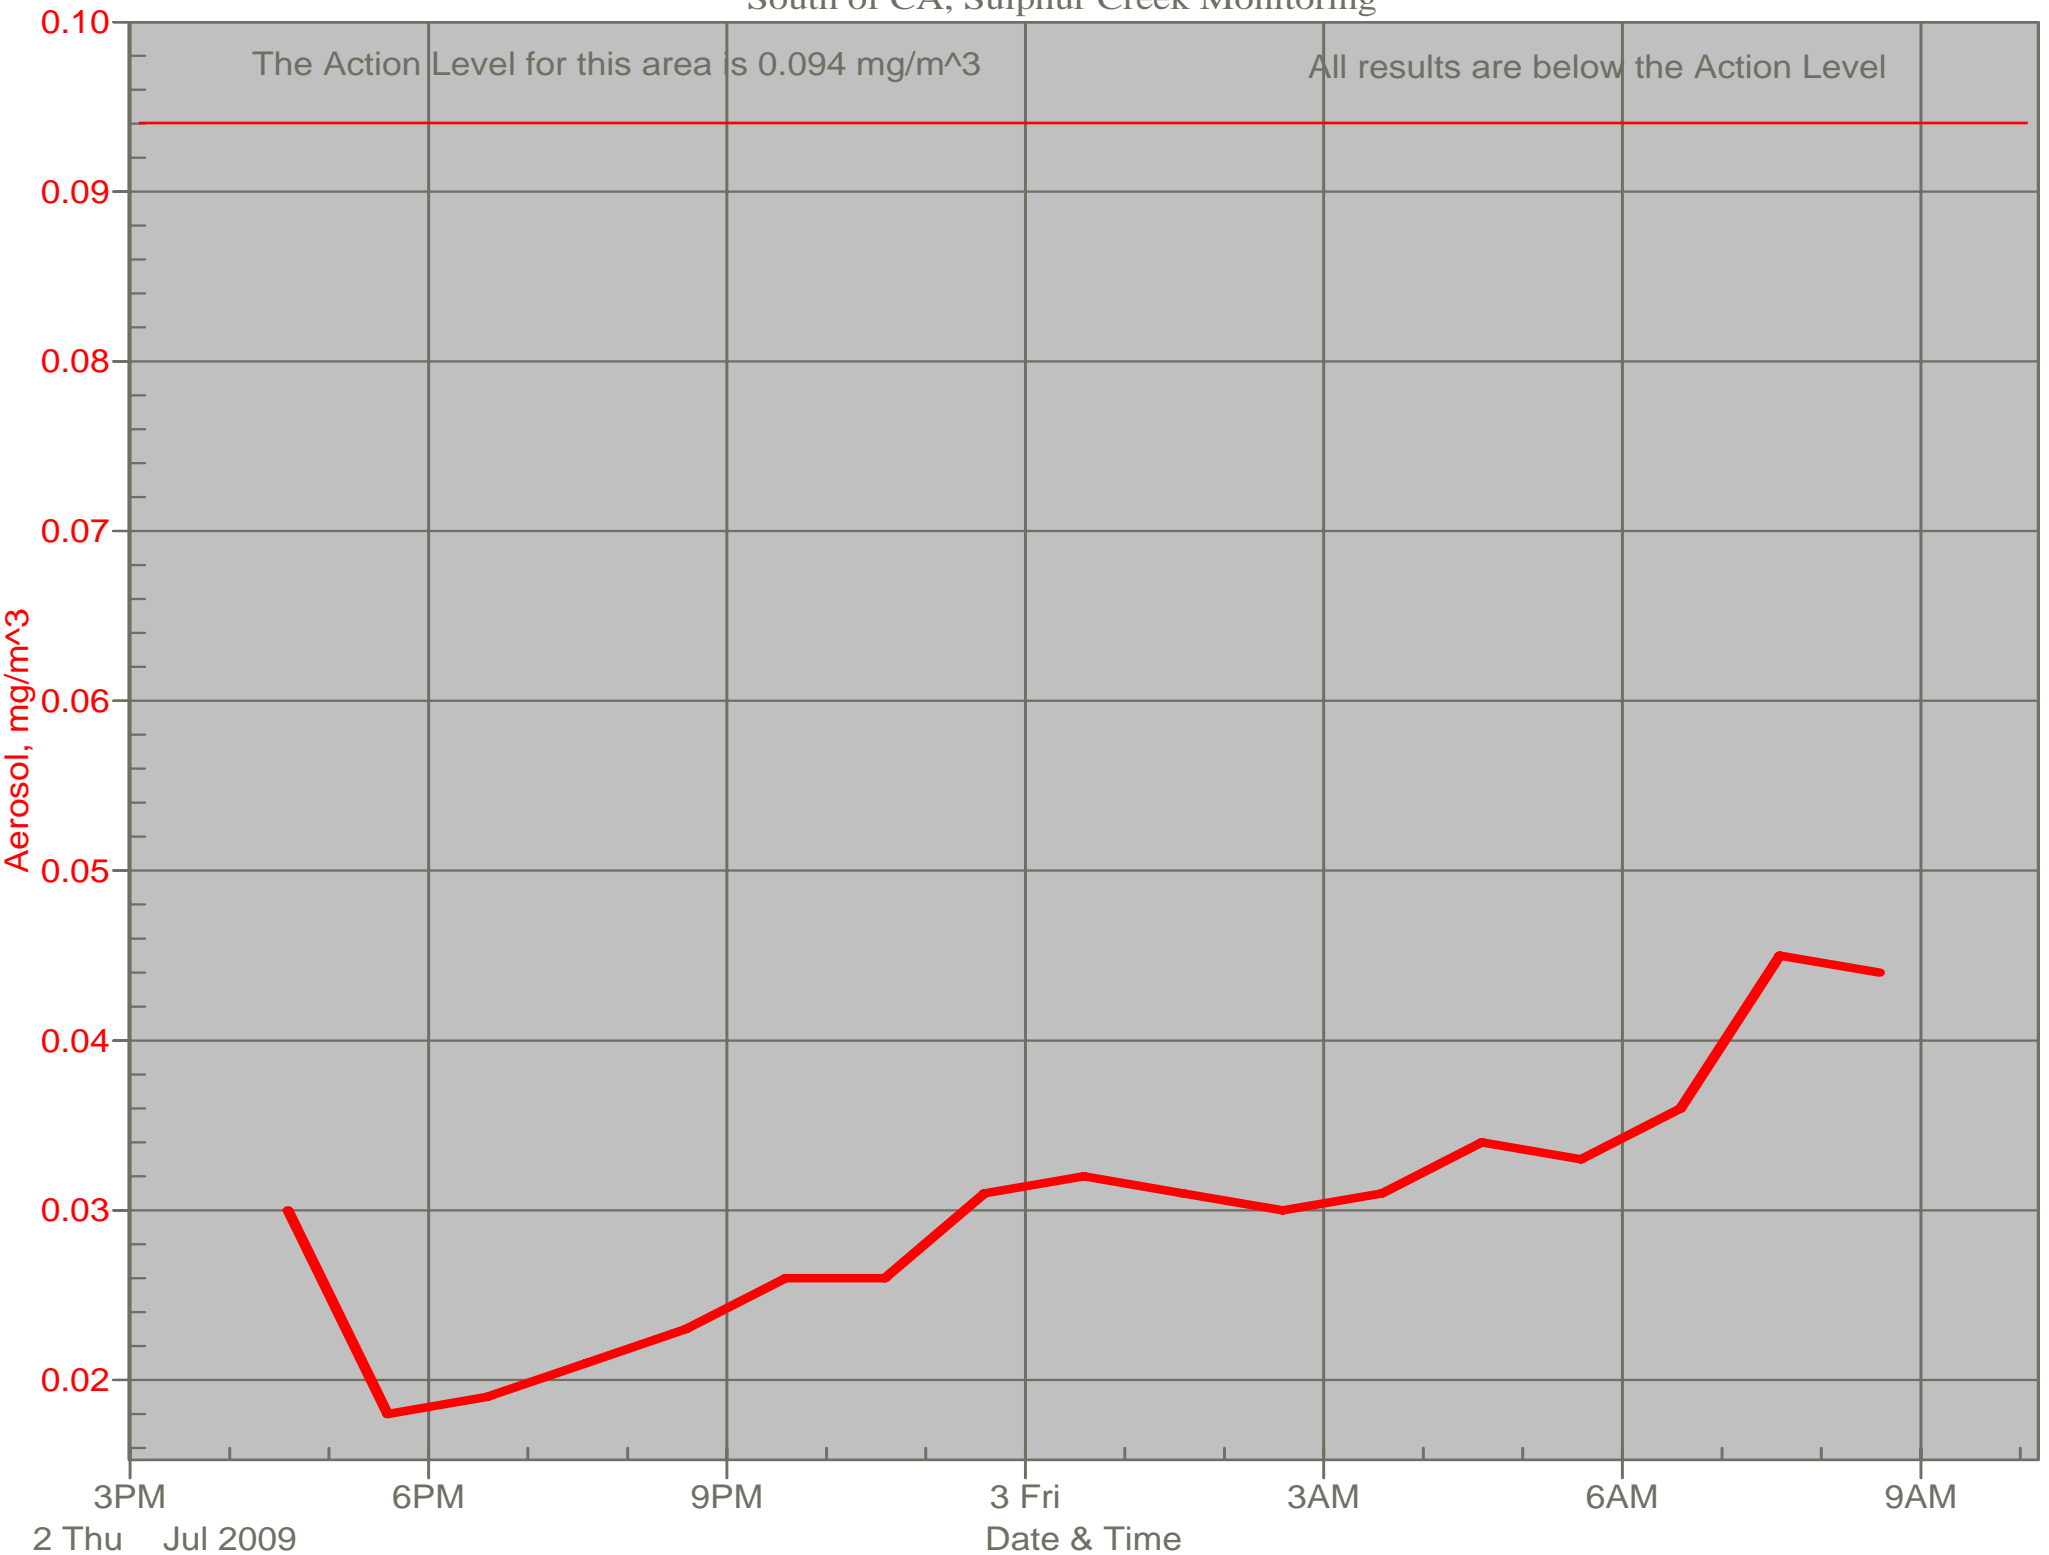

Air Monitor 1 Non-Working Hours

East of CA, Downwind of CA Material

Air Monitor 2 Non-Working Hours

South of CA, Sulphur Creek Monitoring

Air Monitor 4 Non-Working Hours

Southwest of CA, Upwind of Site