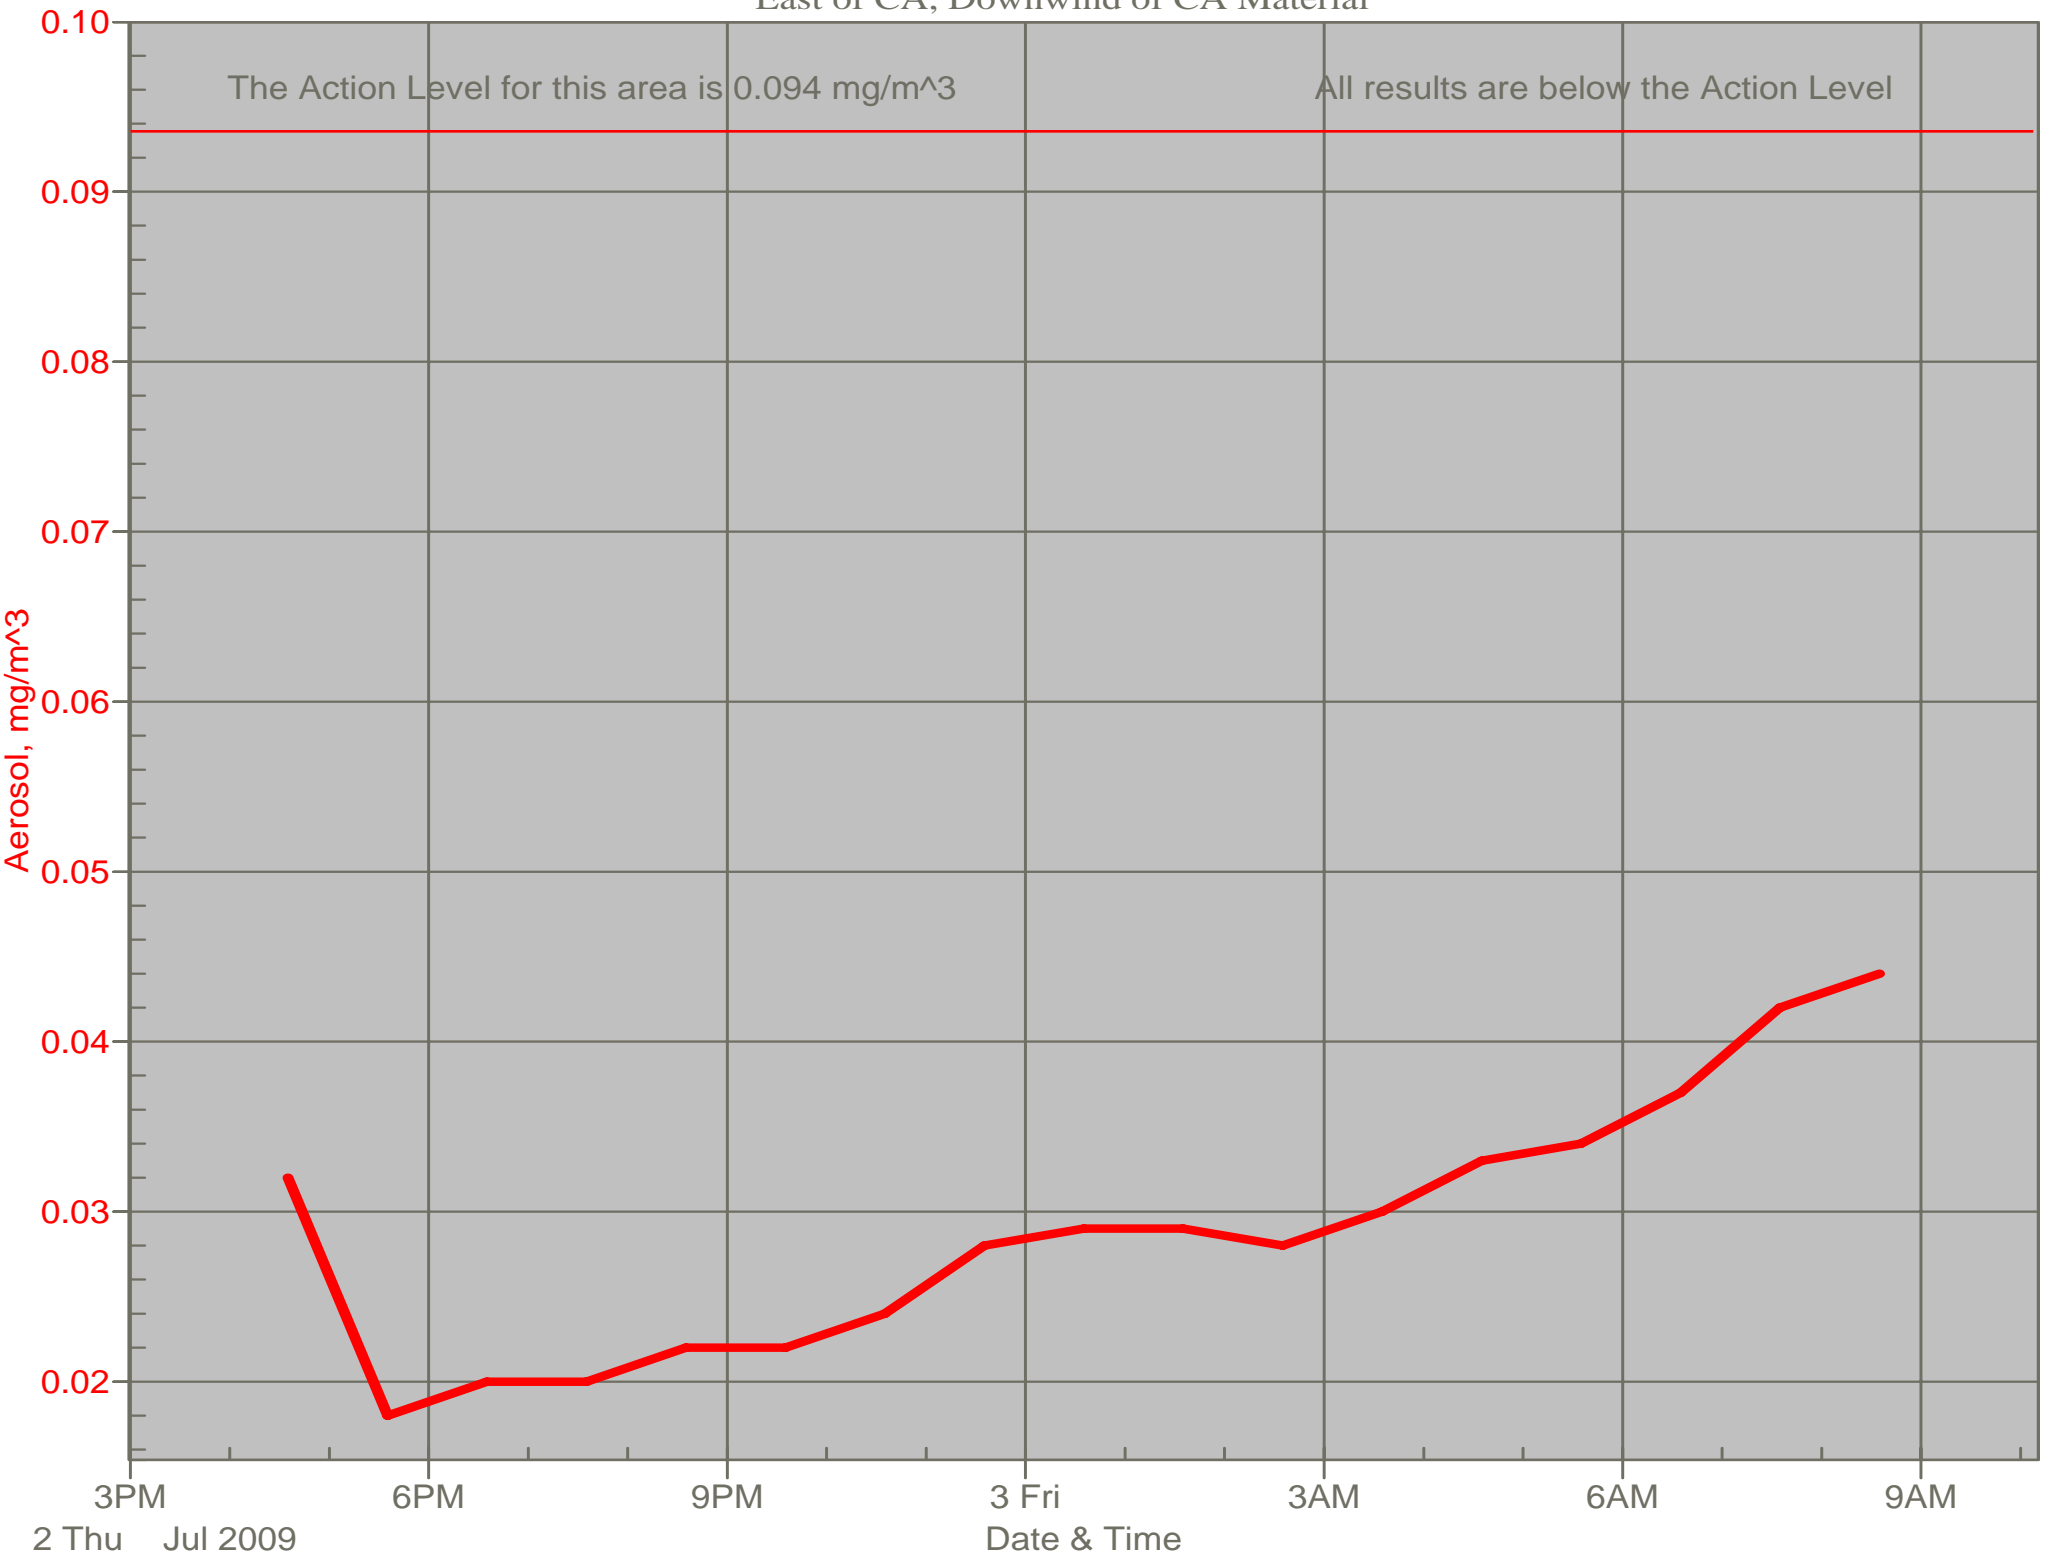

Air Monitor 1 Non-Working Hours

East of CA, Downwind of CA Material

Air Monitor 2 Non-Working Hours

South of CA, Sulphur Creek Monitoring

Air Monitor 4 Non-Working Hours

Southwest of CA, Upwind of Site