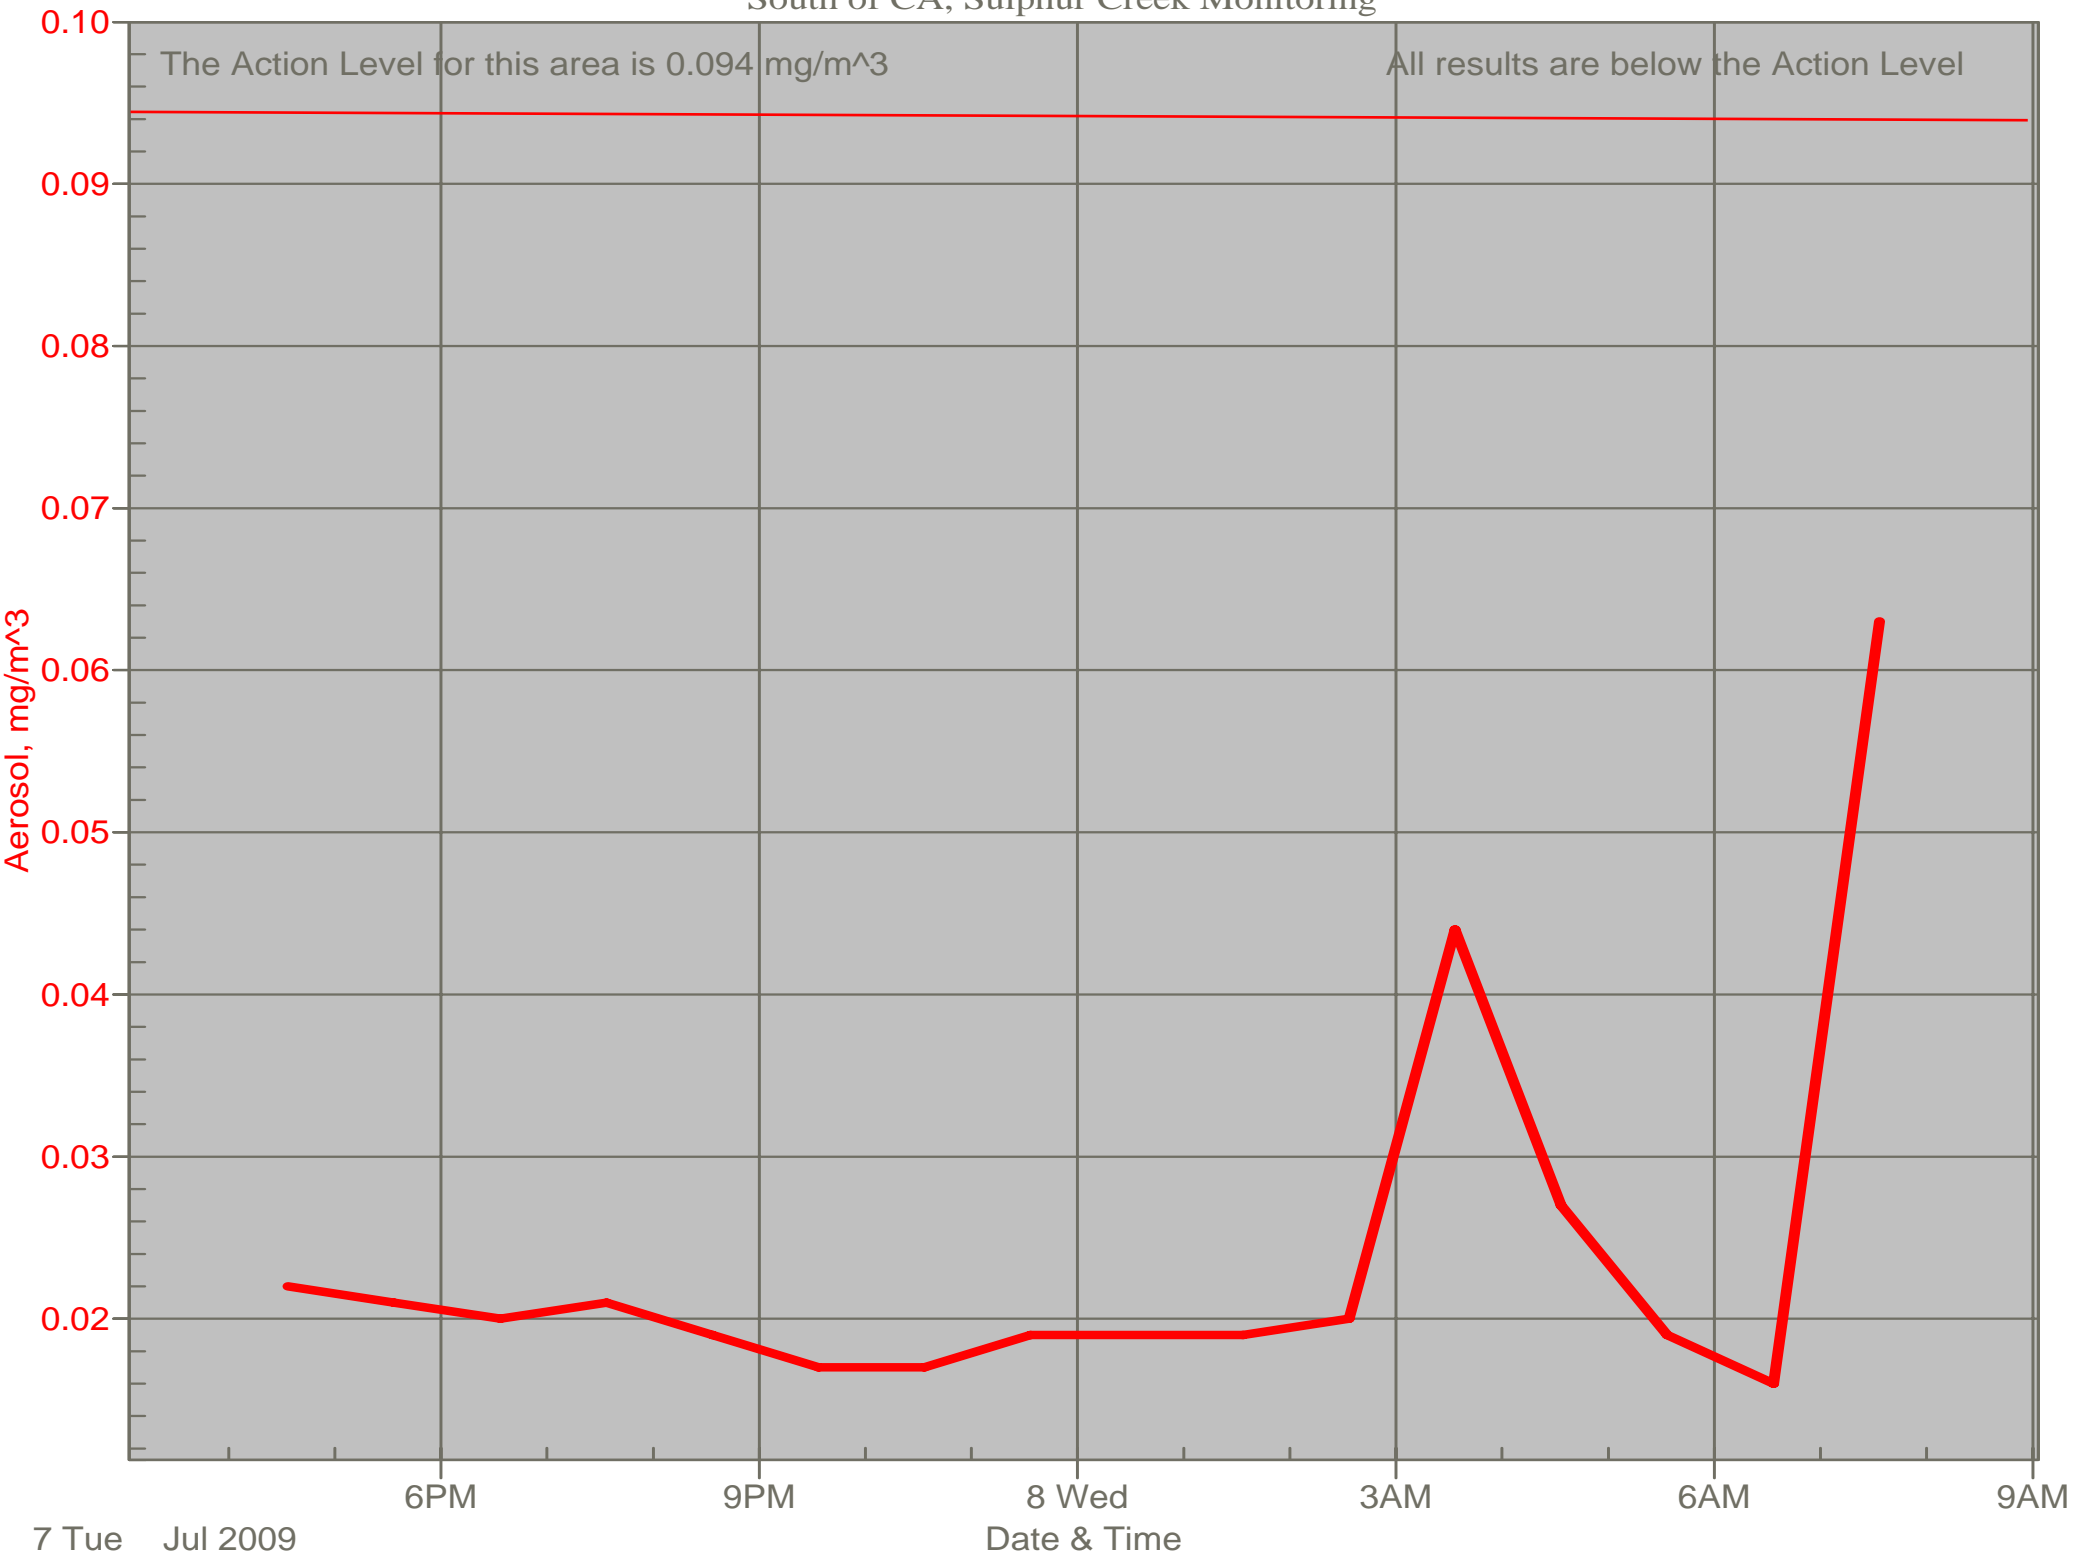

# Air Monitor 1 Non-Working Hours

East of CA, Downwind of CA Material

# Air Monitor 2 Non-Working Hours

South of CA, Sulphur Creek Monitoring

# Air Monitor 4 Non-Working Hours

Southwest of CA, Upwind of Site