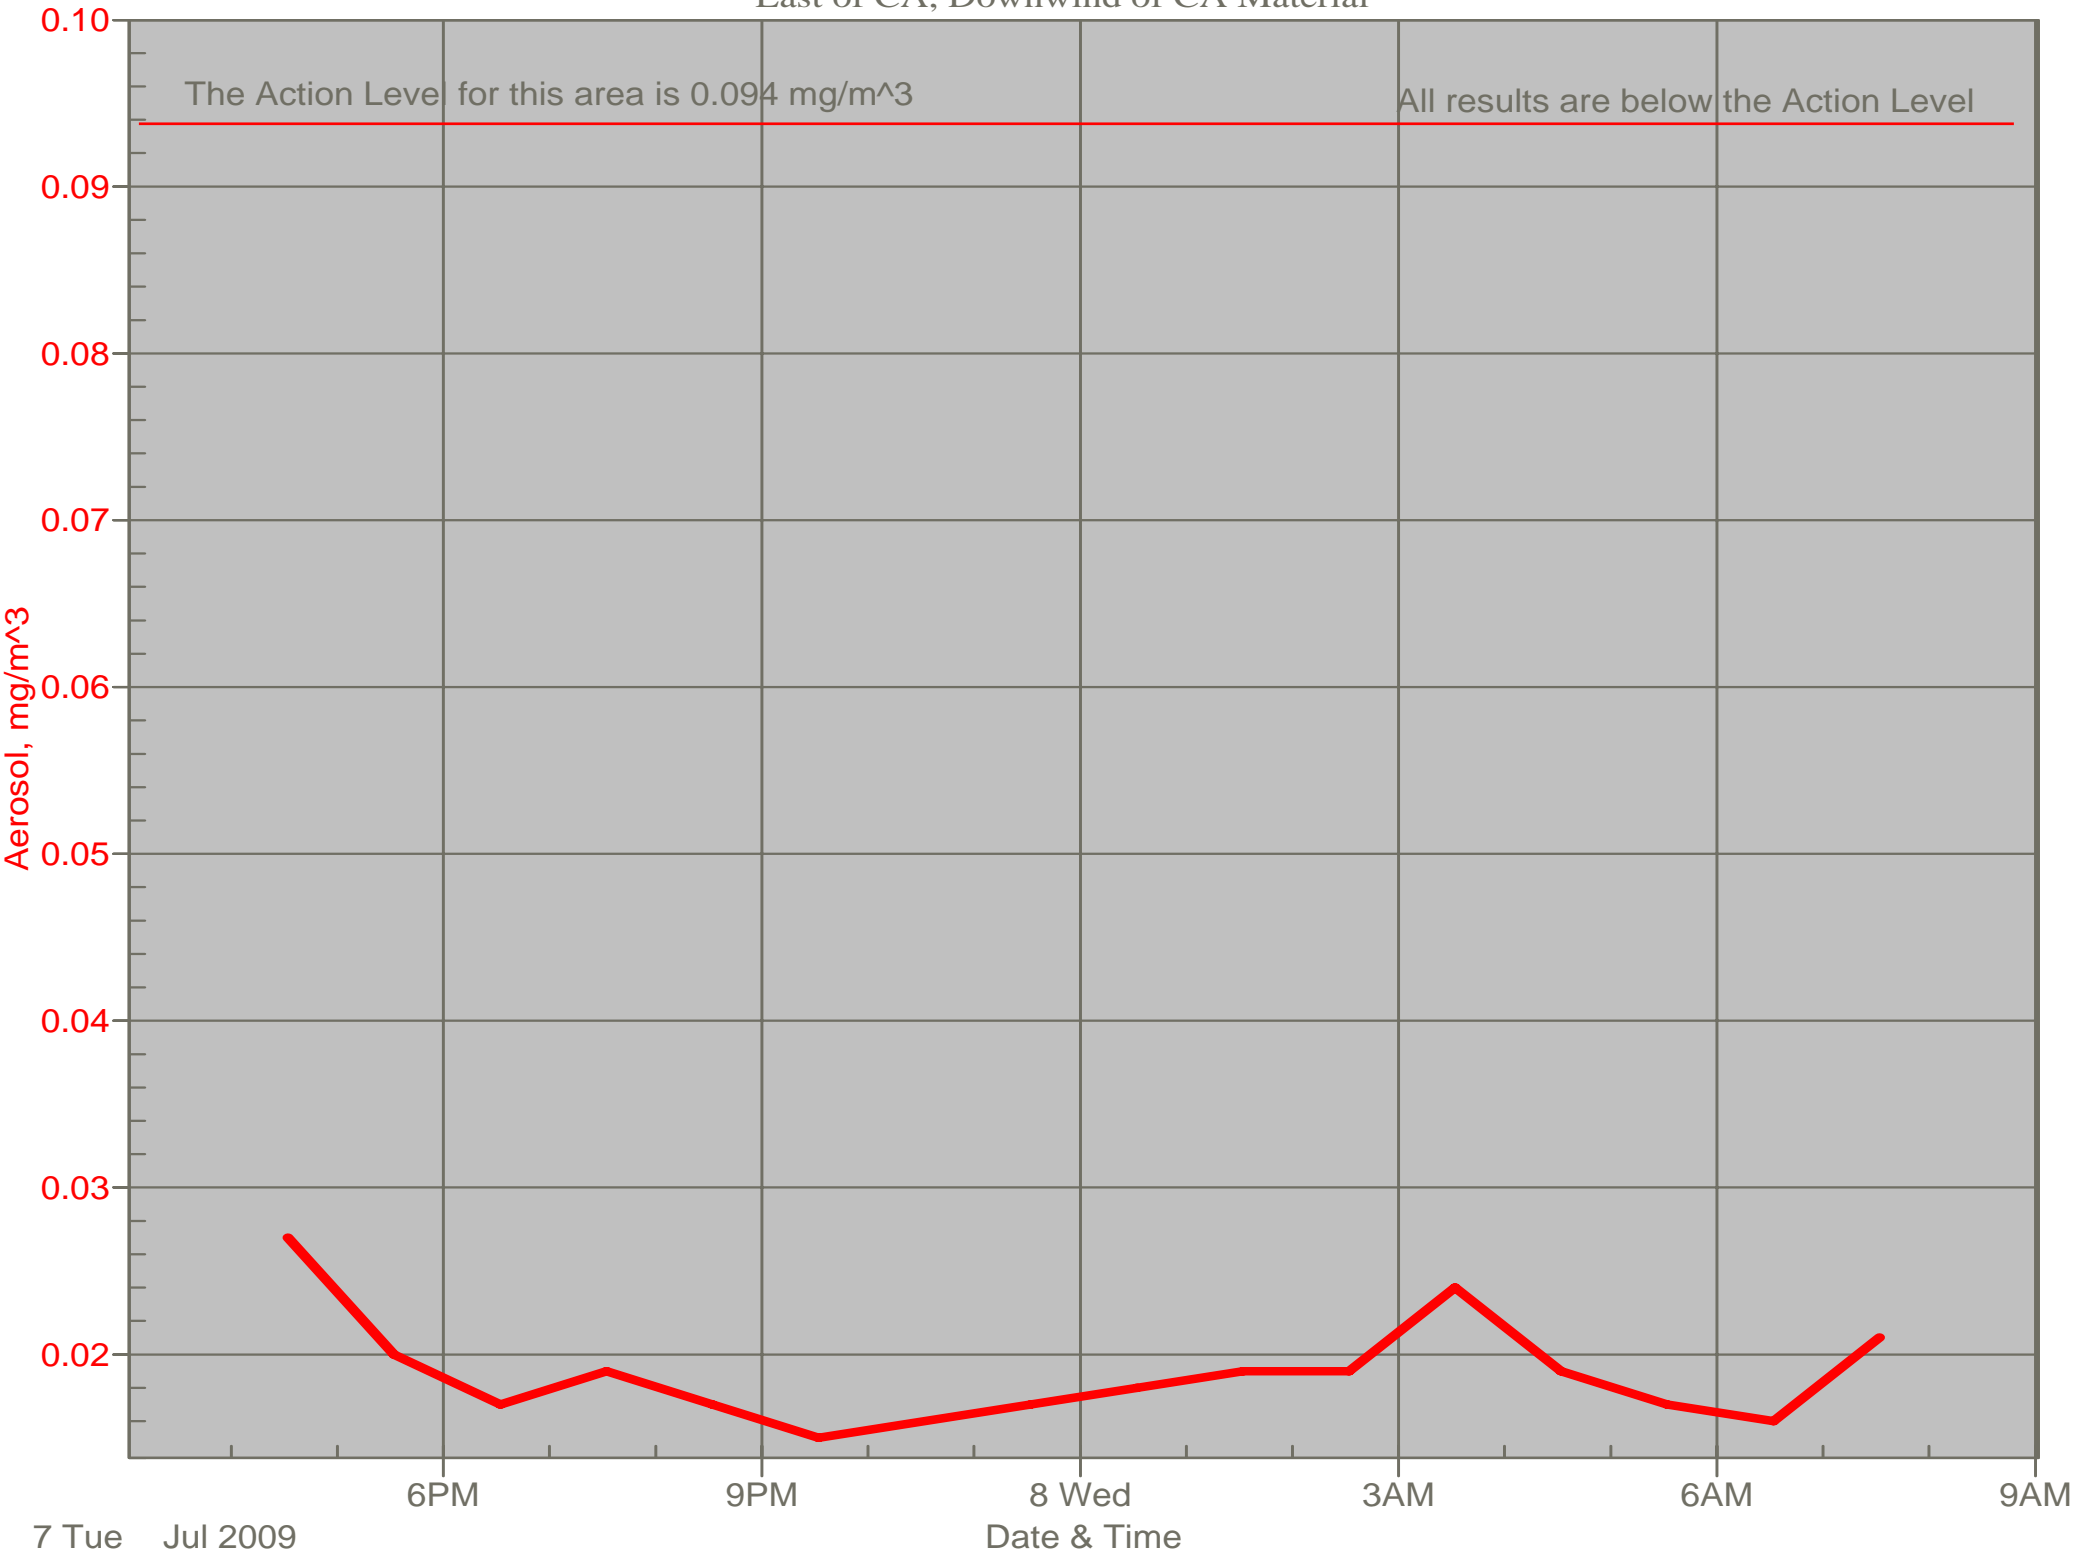

# Air Monitor 1 Non-Working Hours

East of CA, Downwind of CA Material

# Air Monitor 2 Non-Working Hours

South of CA, Sulphur Creek Monitoring

# Air Monitor 4 Non-Working Hours

Southwest of CA, Upwind of Site