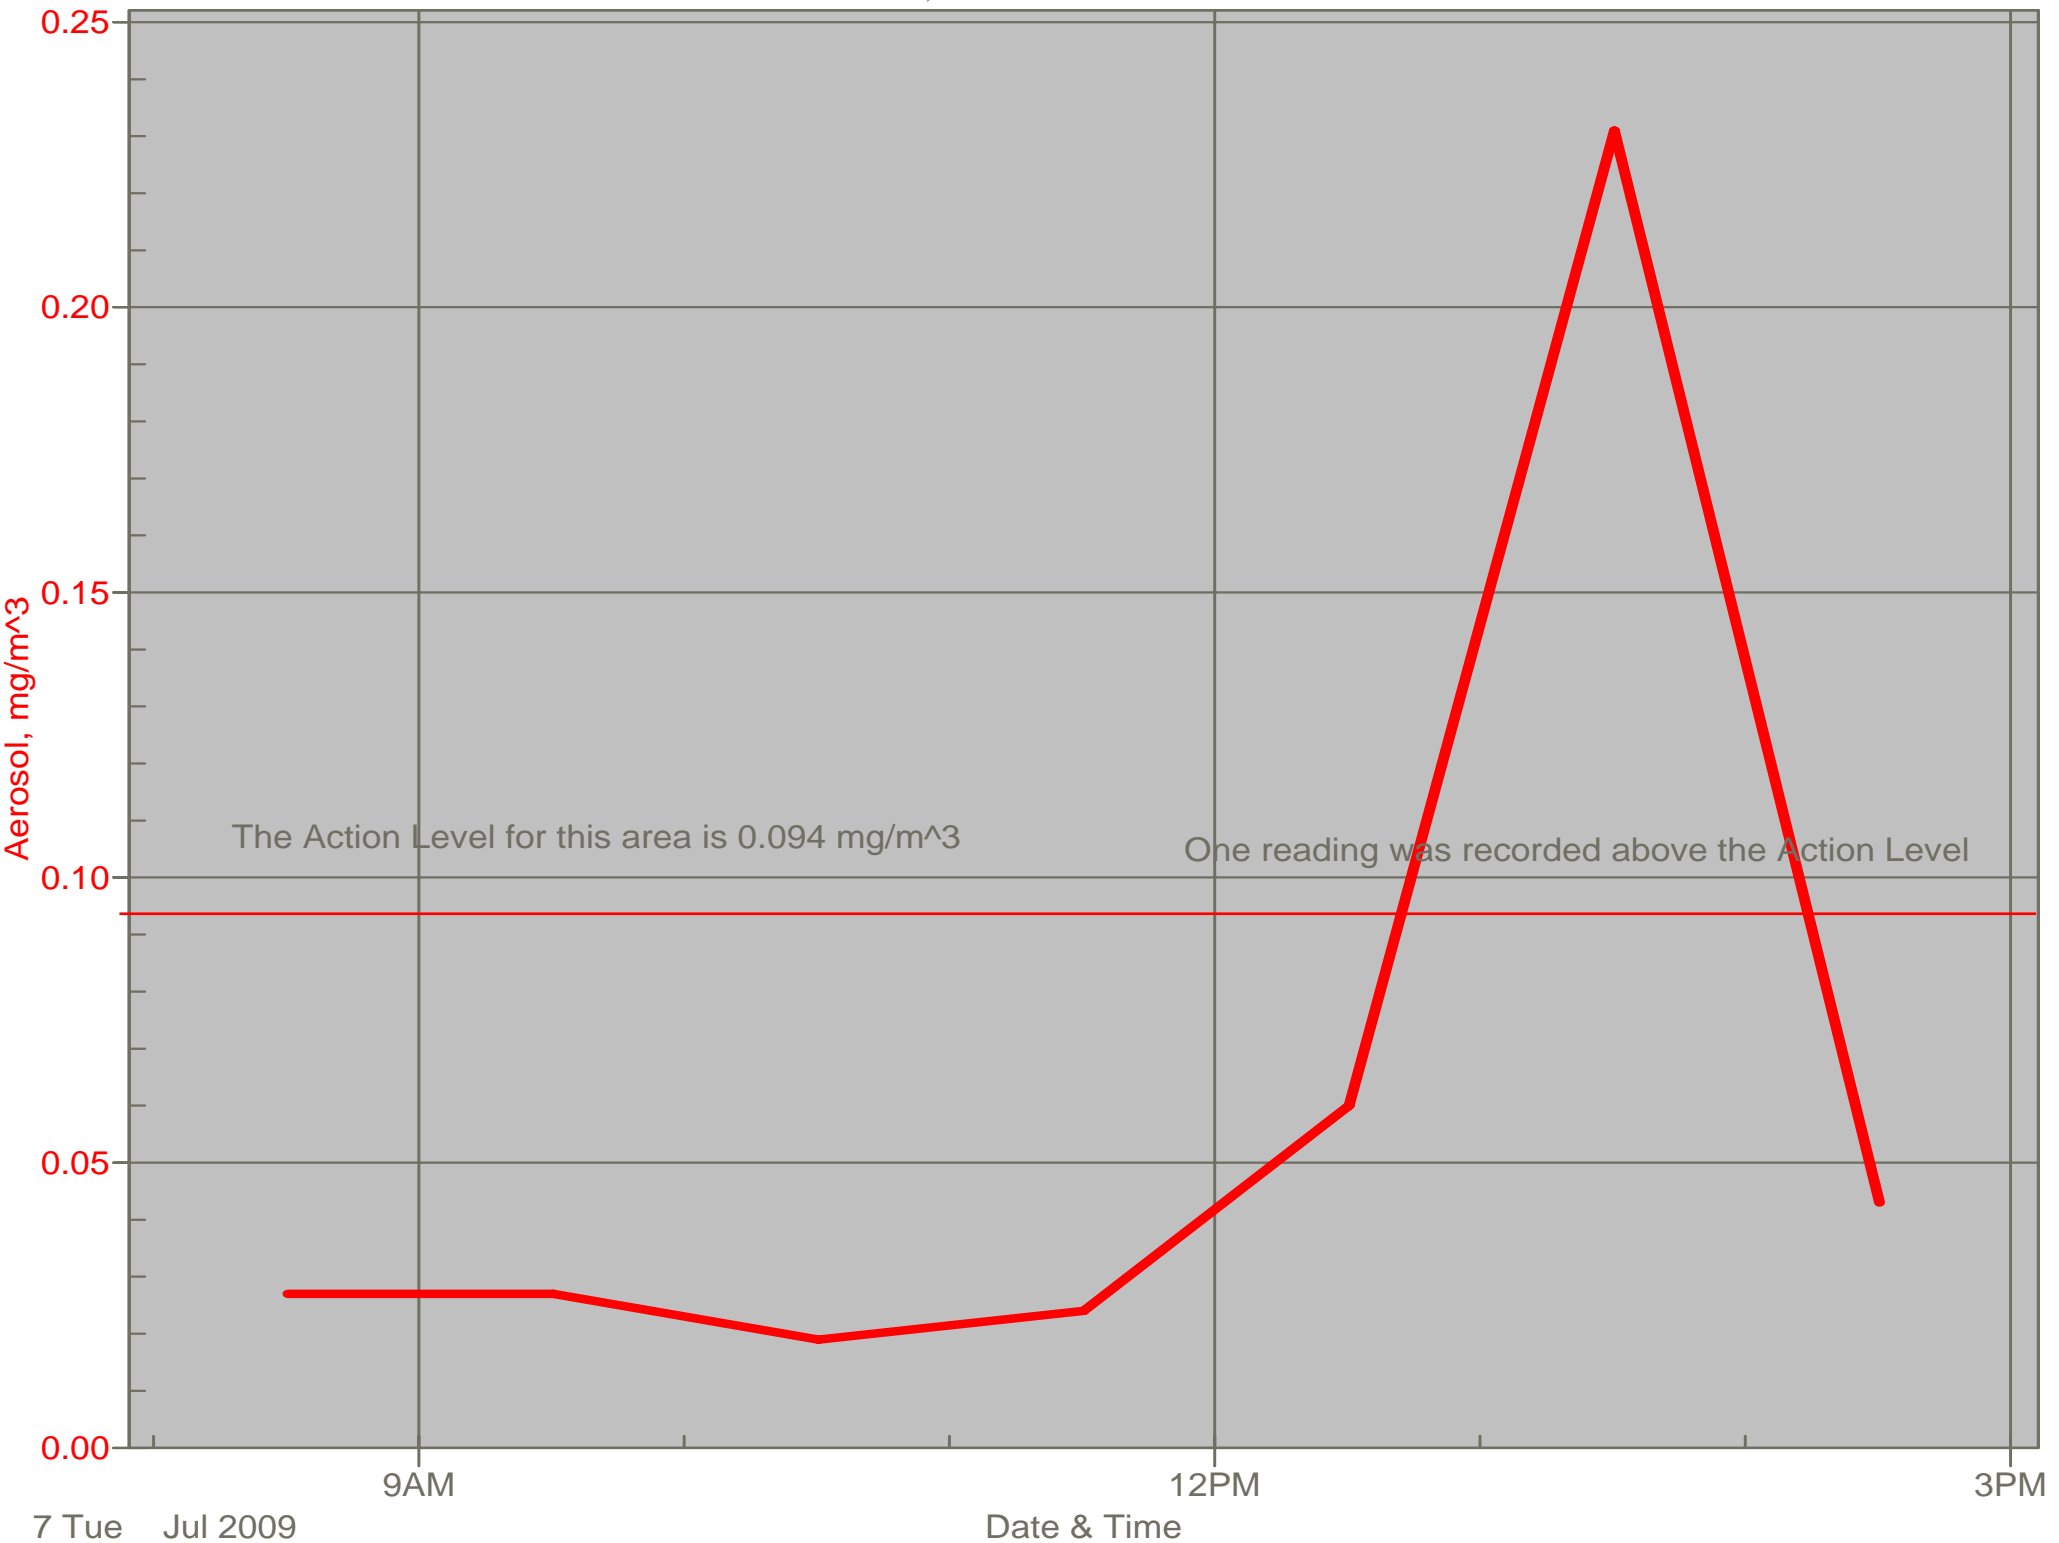

# Air Monitor 1

East of CA, Downwind of CA Material

# Air Monitor 2

South of CA, Sulphur Creek Monitoring

# Air Monitor 4

Southwest of CA, Upwind of Site Activities