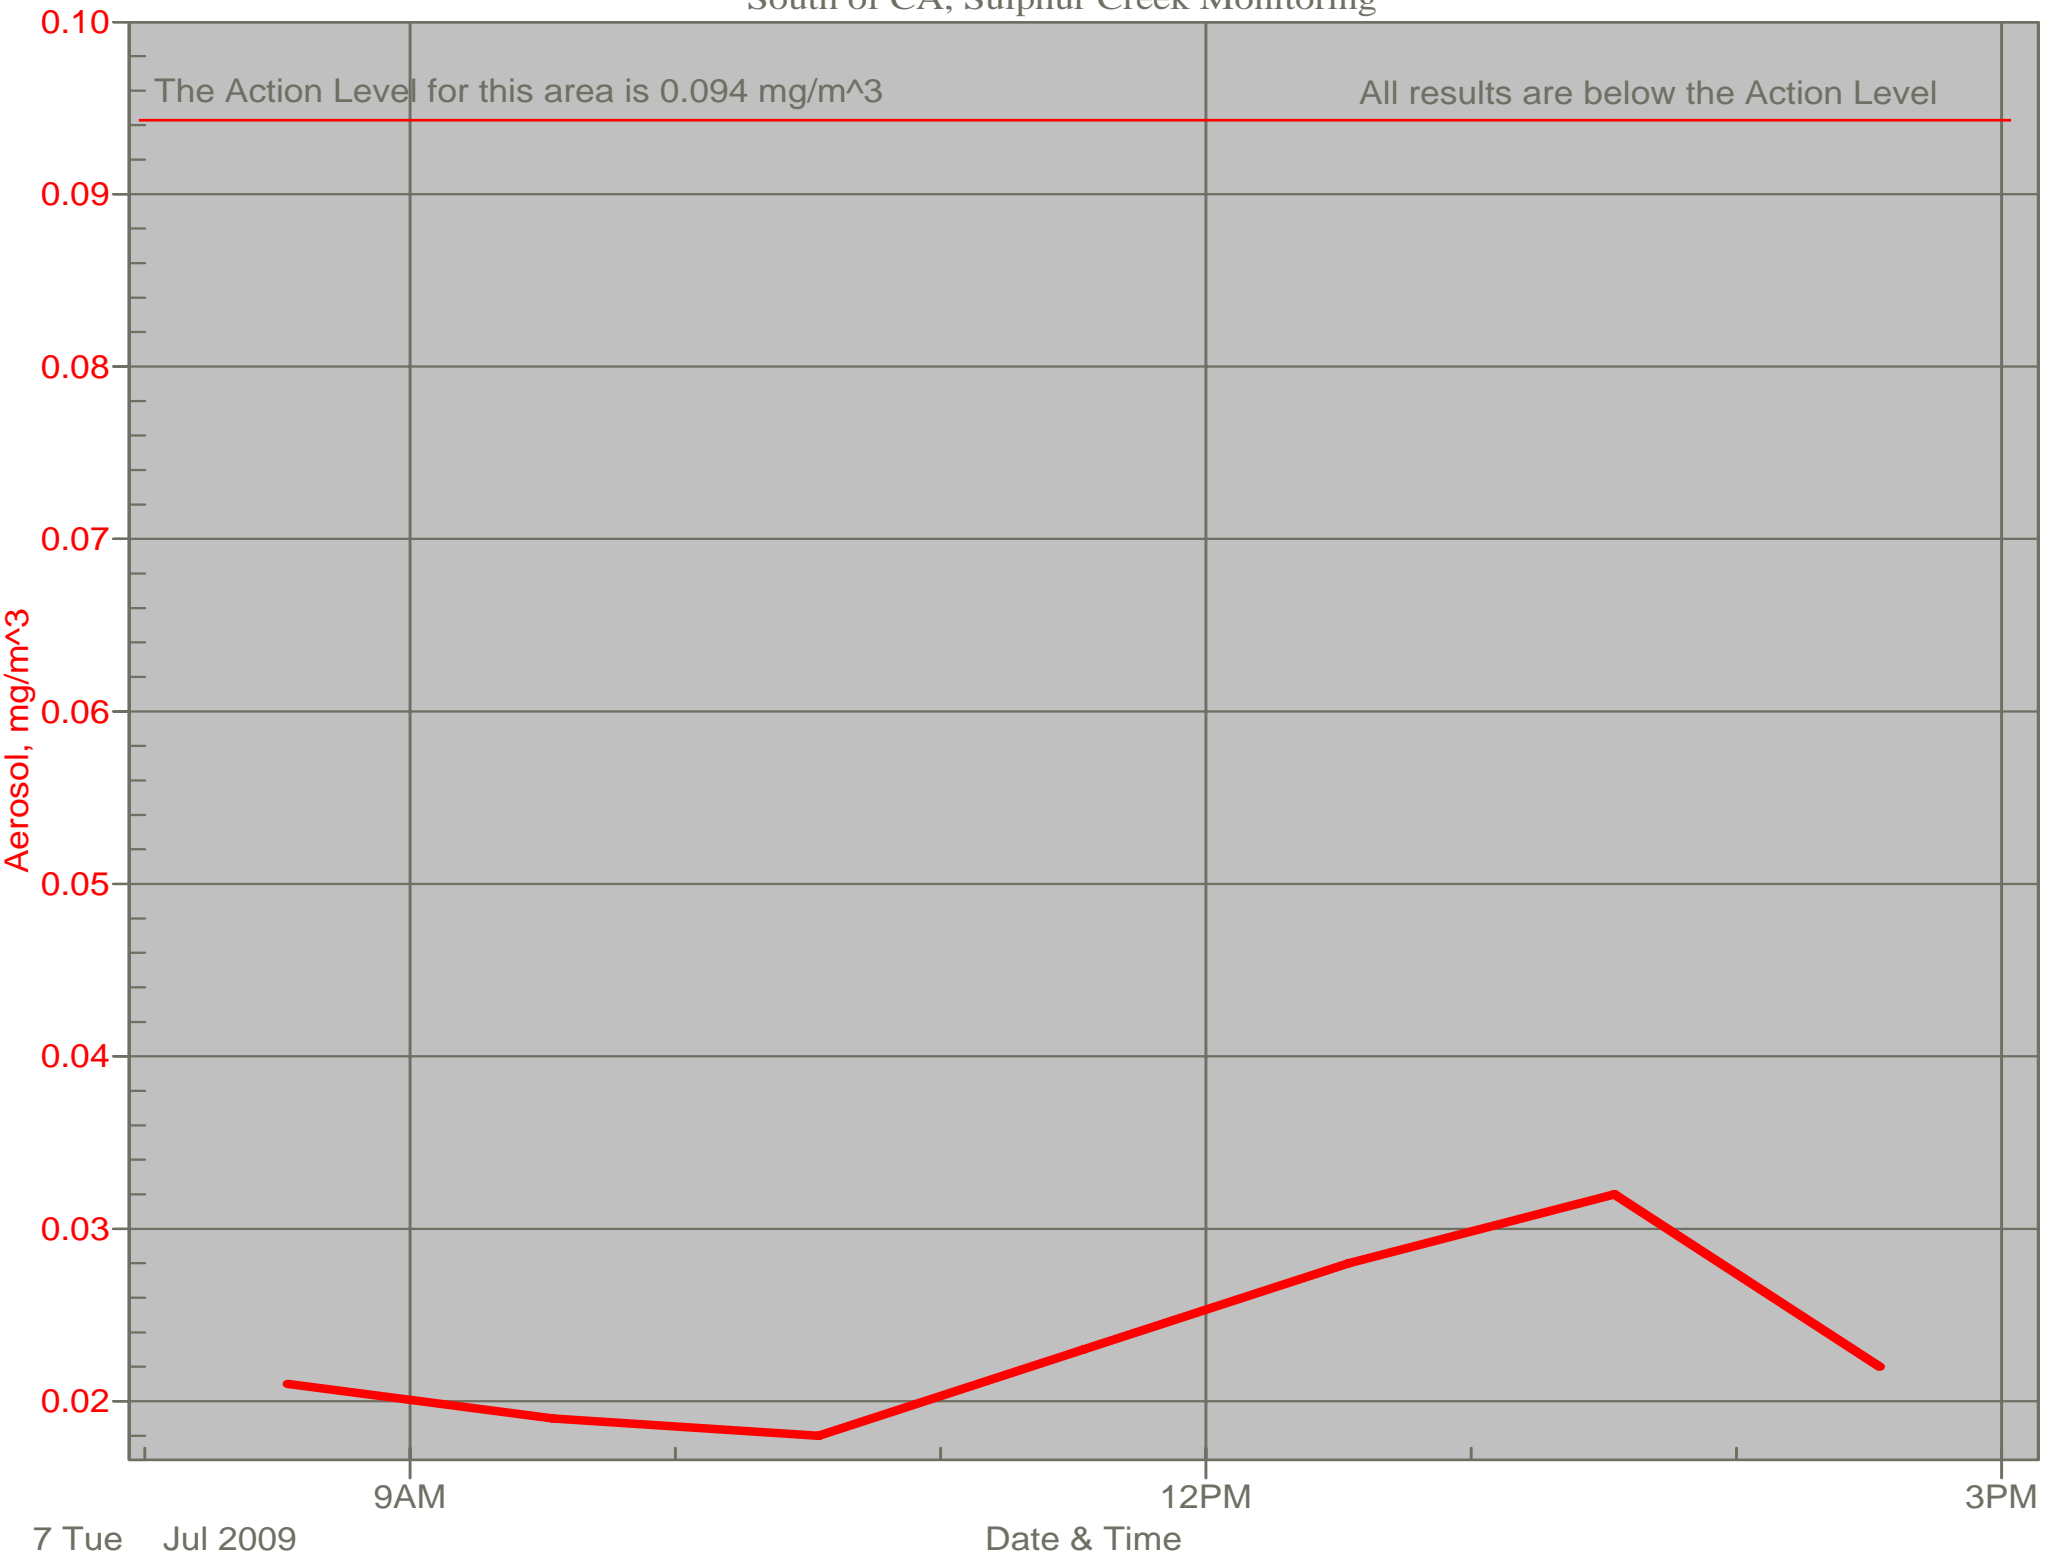

# Air Monitor 1

East of CA, Downwind of CA Material

# Air Monitor 2

South of CA, Sulphur Creek Monitoring

# Air Monitor 4

Southwest of CA, Upwind of Site Activities