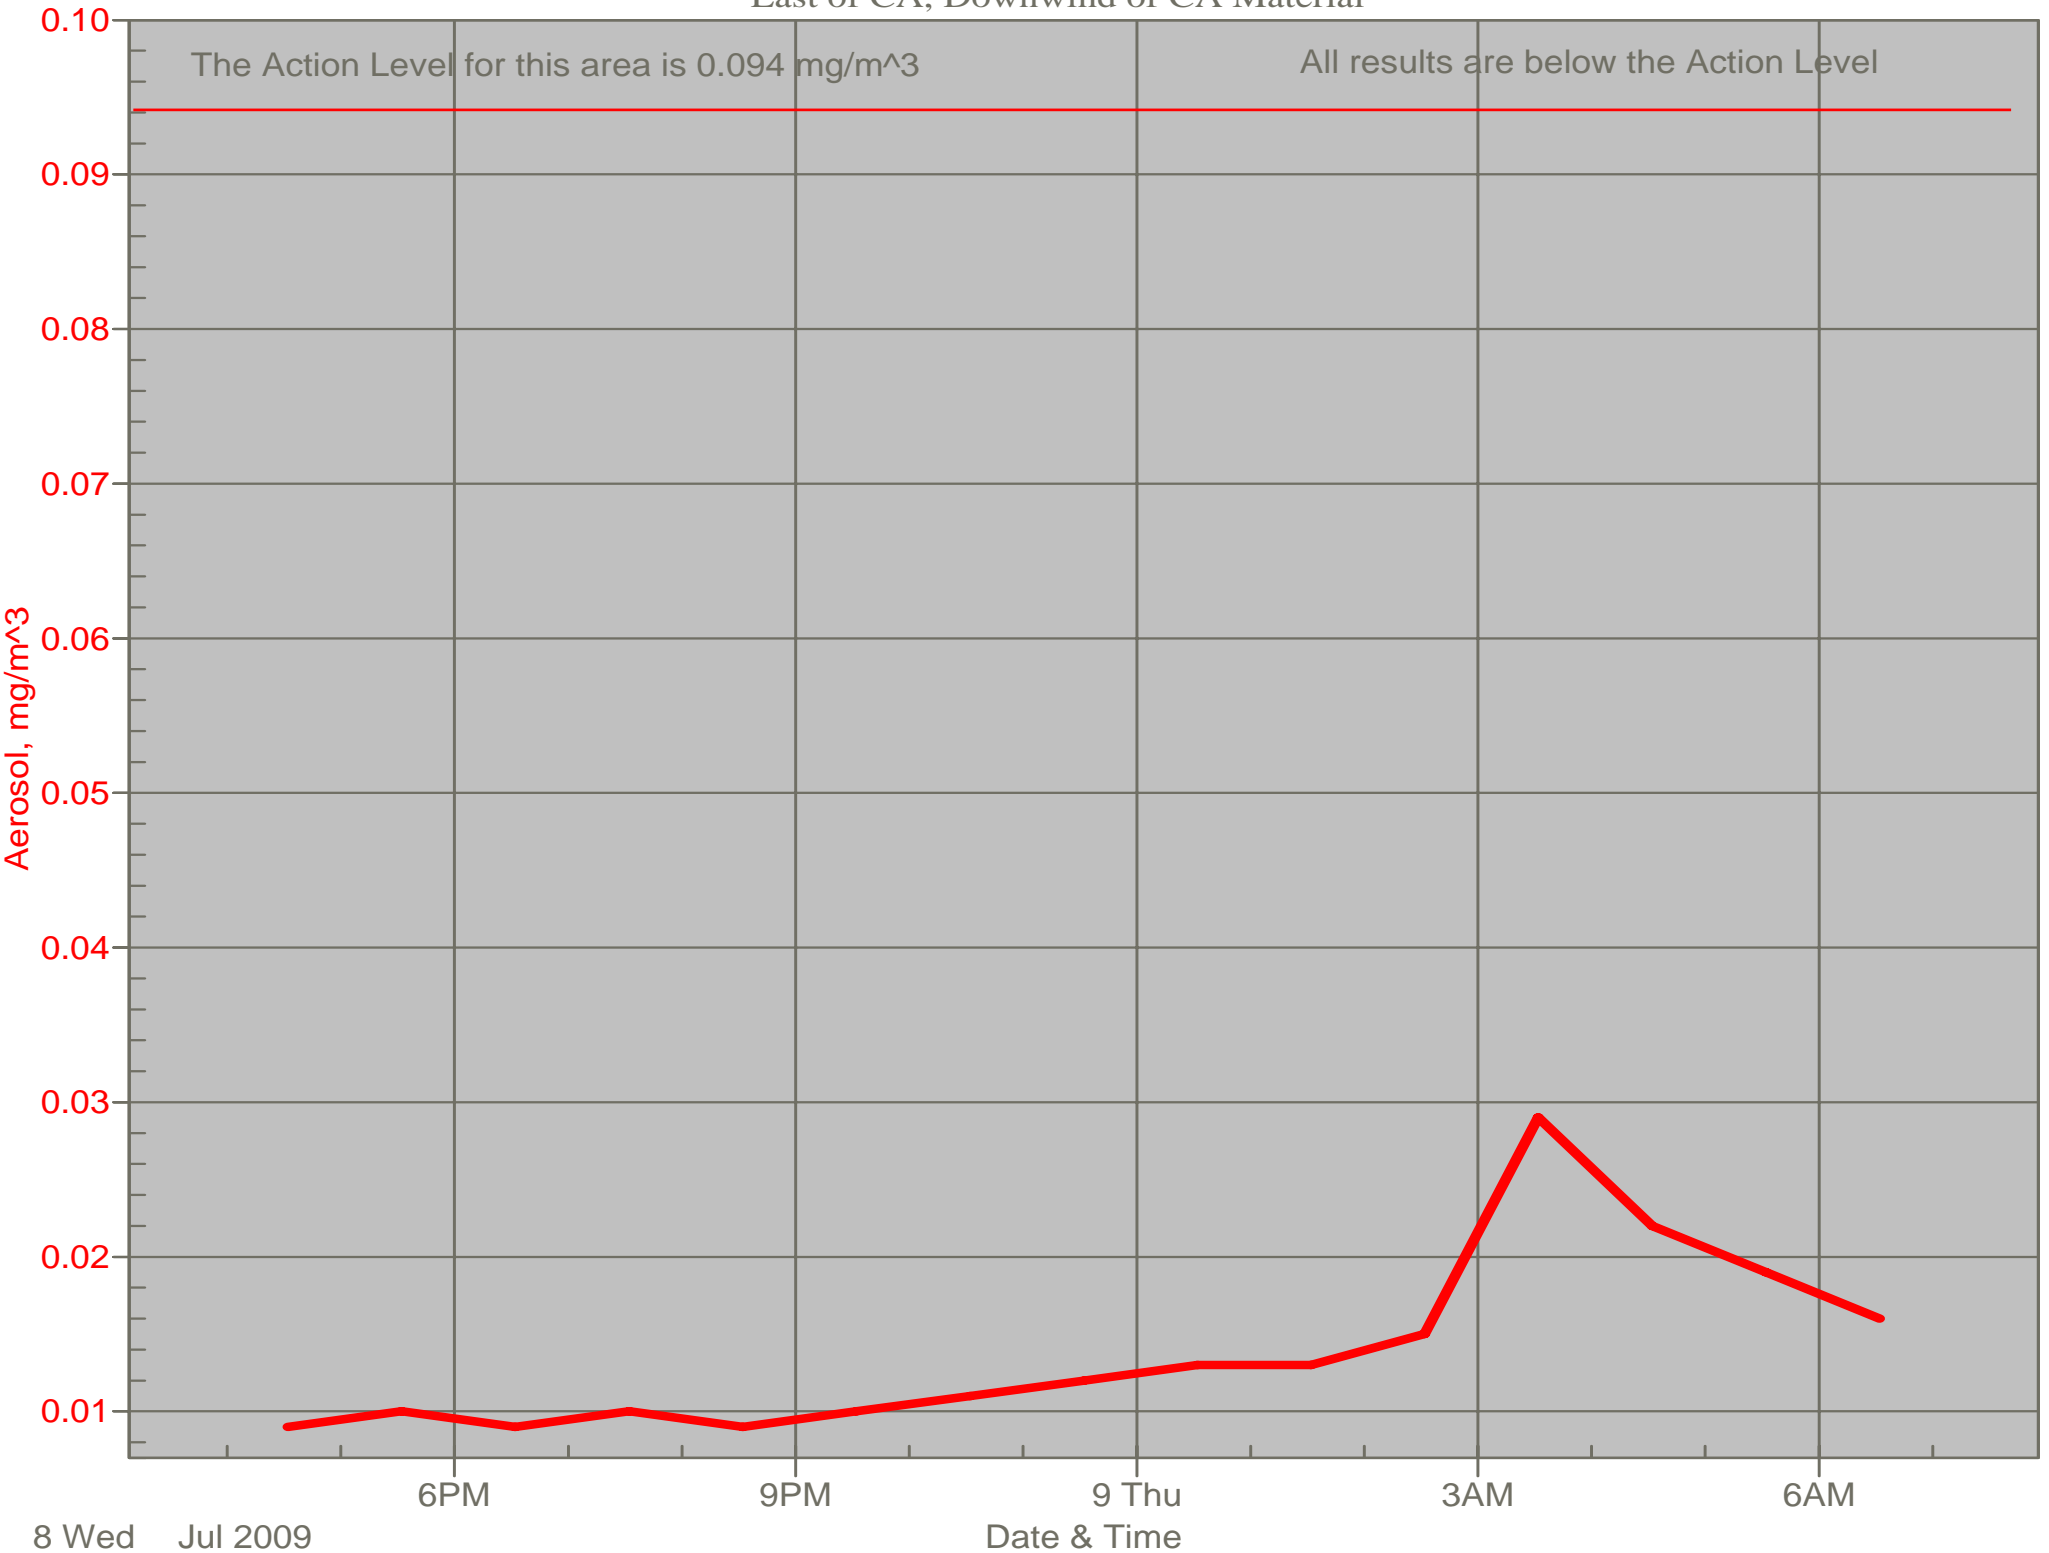

Air Monitor 1 Non-Working Hours

East of CA, Downwind of CA Material

Air Monitor 2 Non-Working Hours

South of CA, Sulphur Creek Monitoring

Air Monitor 4 Non-Working Hours

Southwest of CA, Upwind of Site