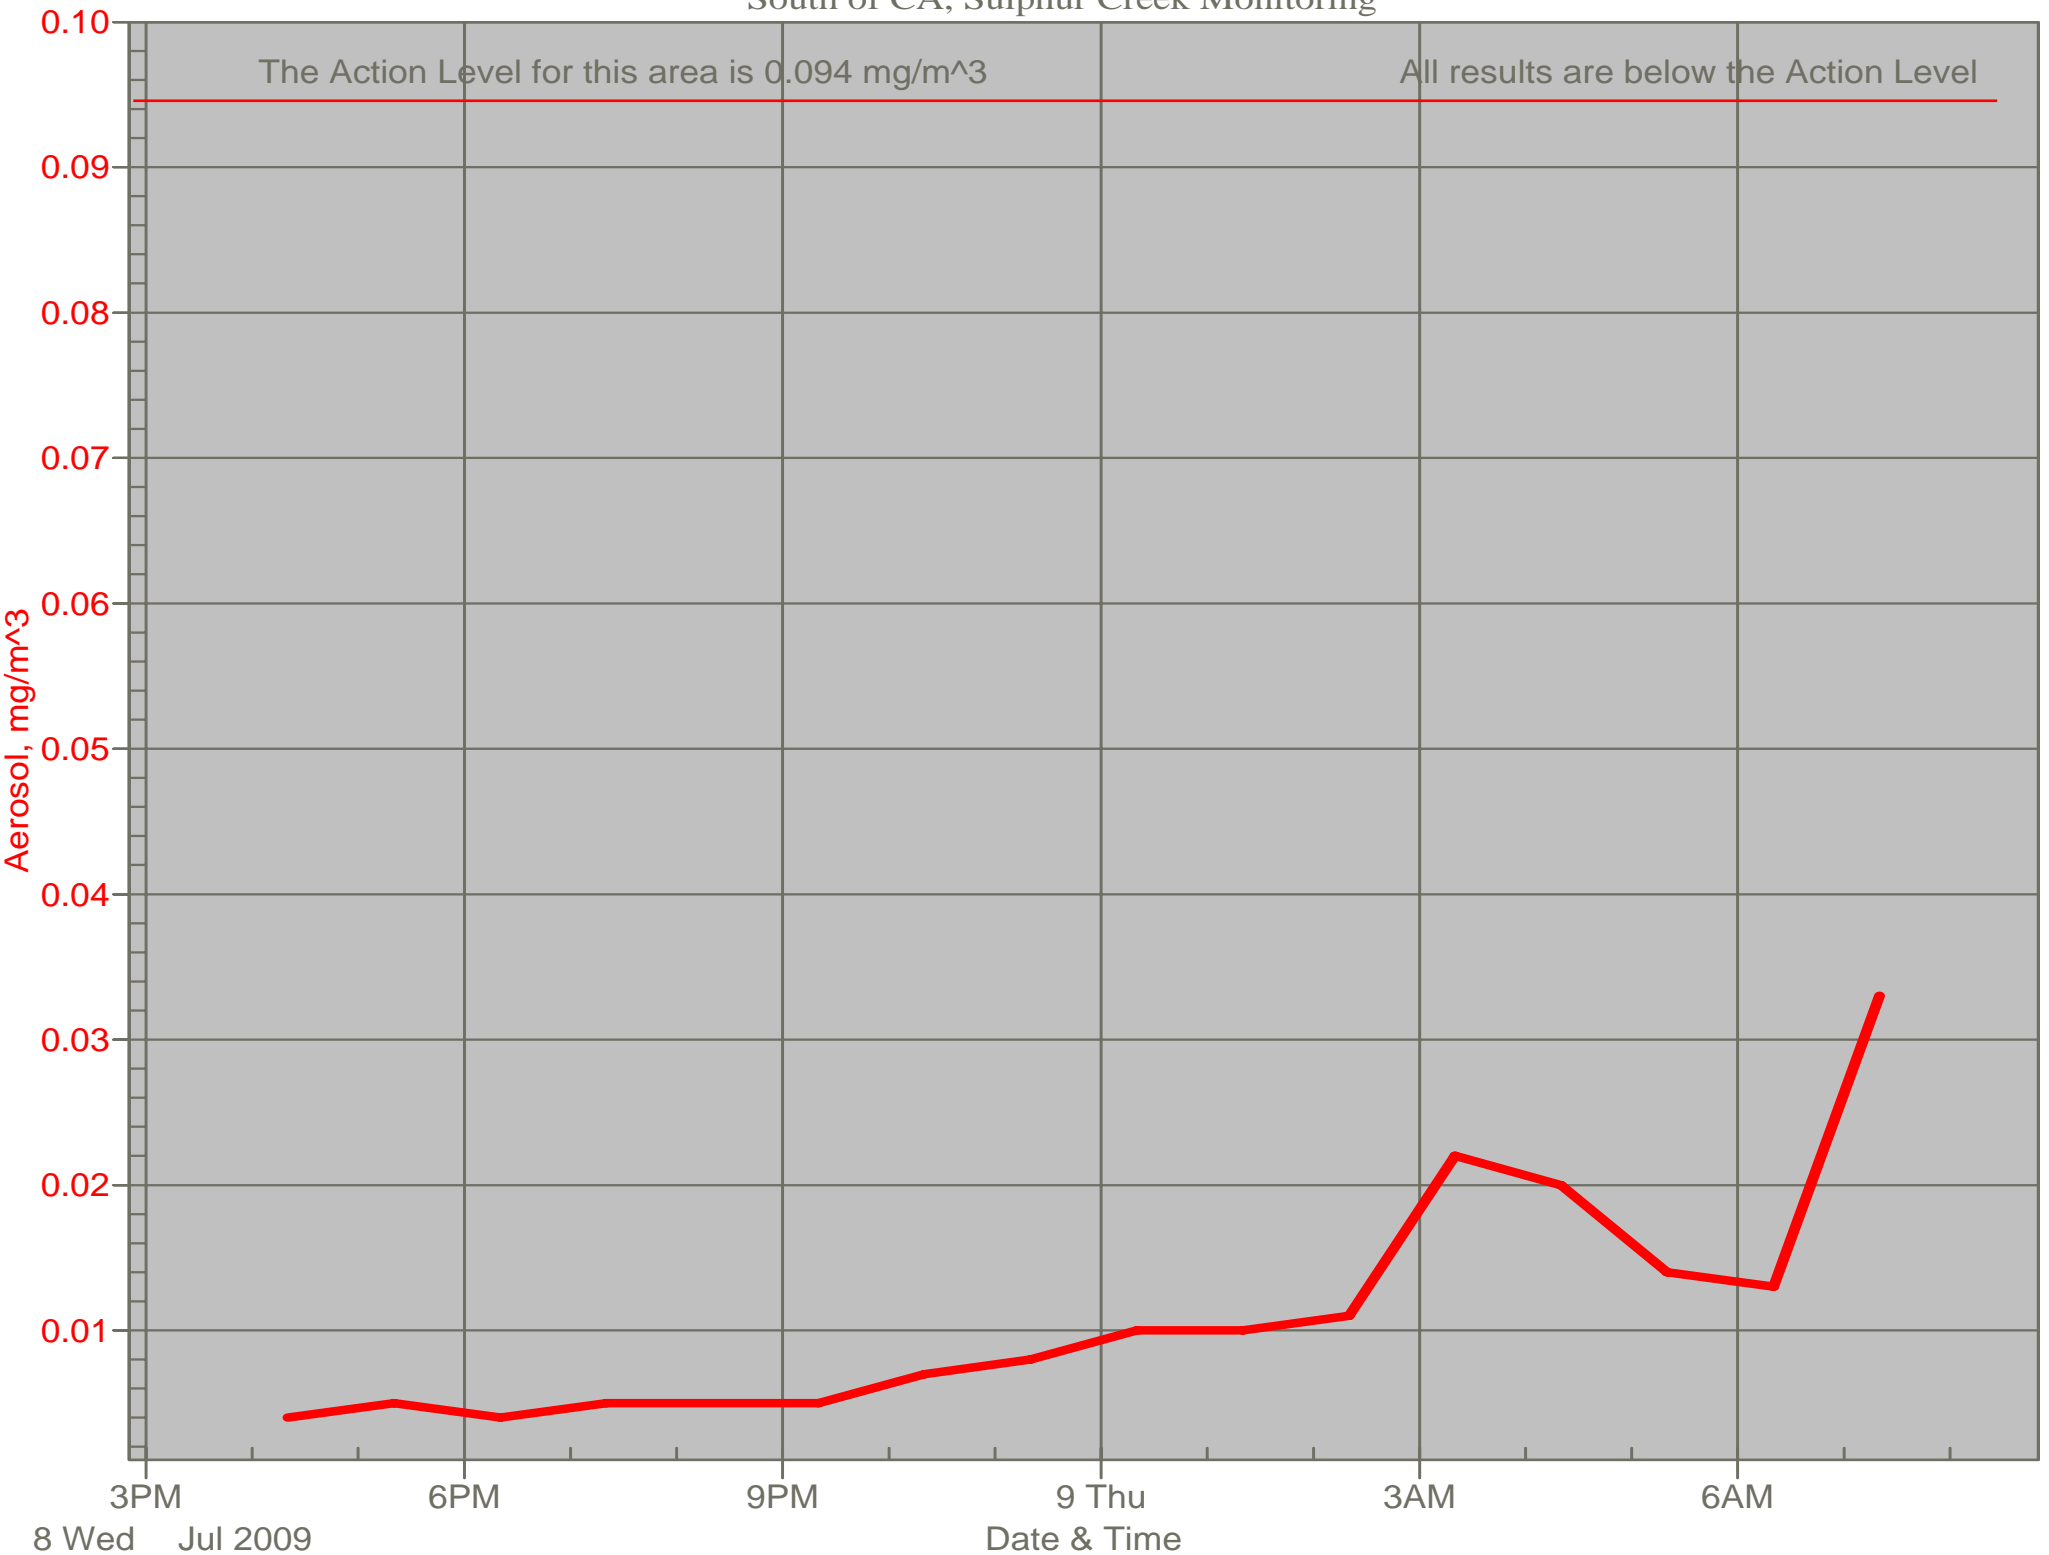

Air Monitor 1 Non-Working Hours

East of CA, Downwind of CA Material

Air Monitor 2 Non-Working Hours

South of CA, Sulphur Creek Monitoring

Air Monitor 4 Non-Working Hours

Southwest of CA, Upwind of Site