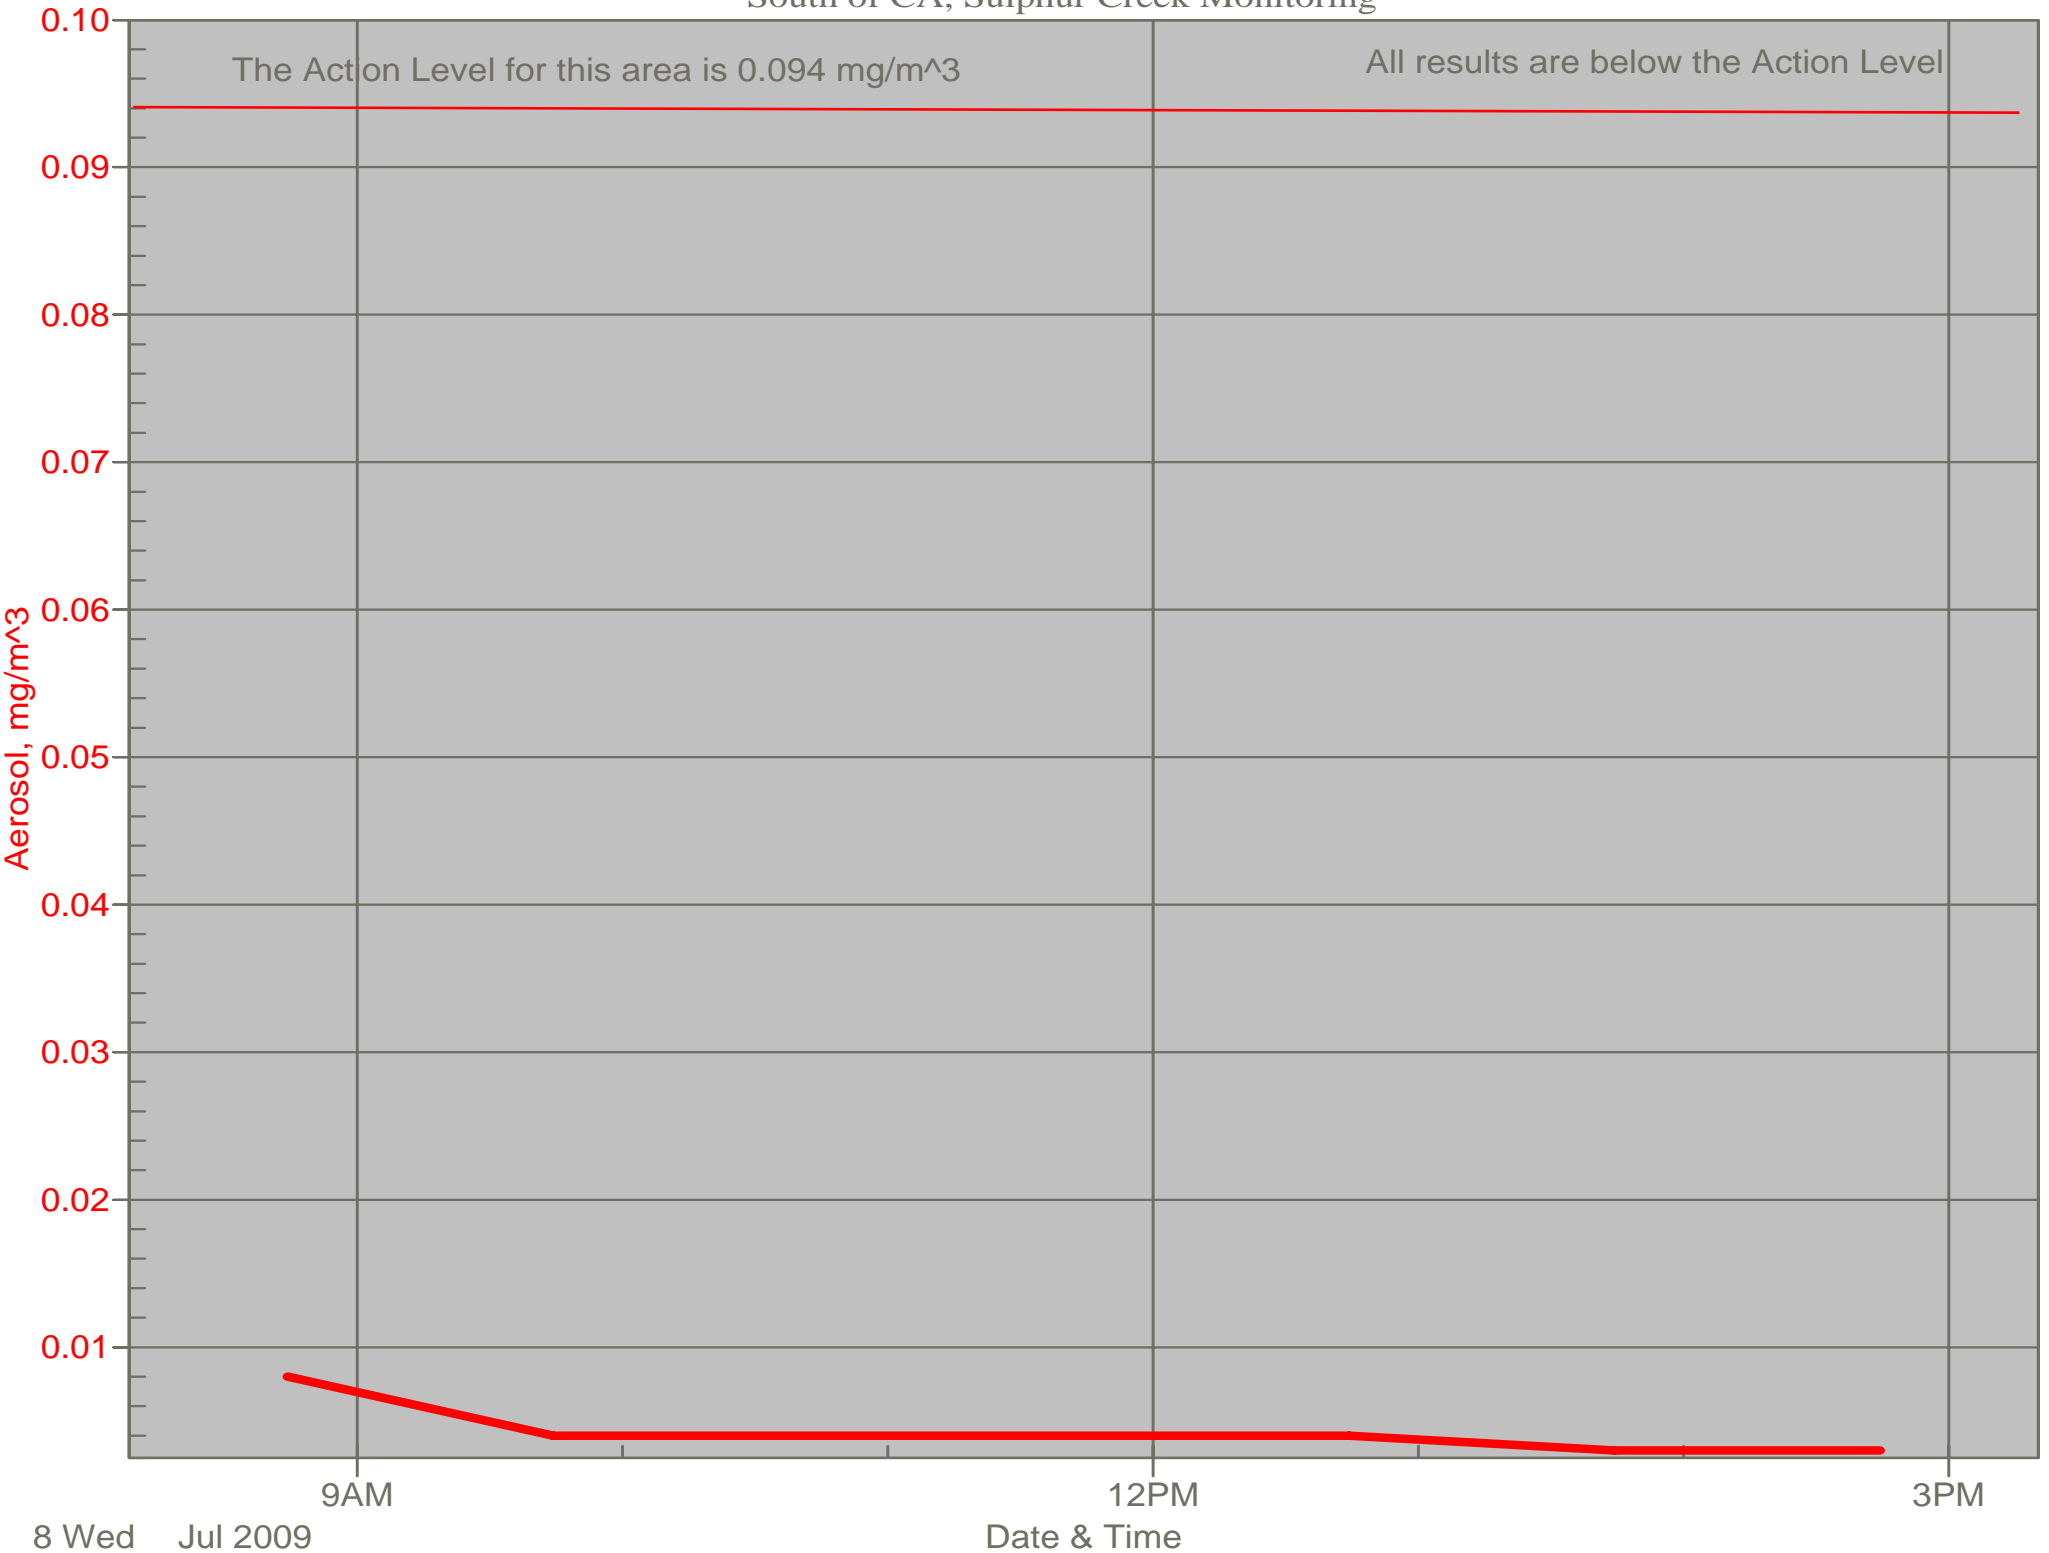

# Air Monitor 1

East of CA, Upwind of Site Activities

# Air Monitor 2

South of CA, Sulphur Creek Monitoring

# Air Monitor 4

West of CA, Downwind of CA Material