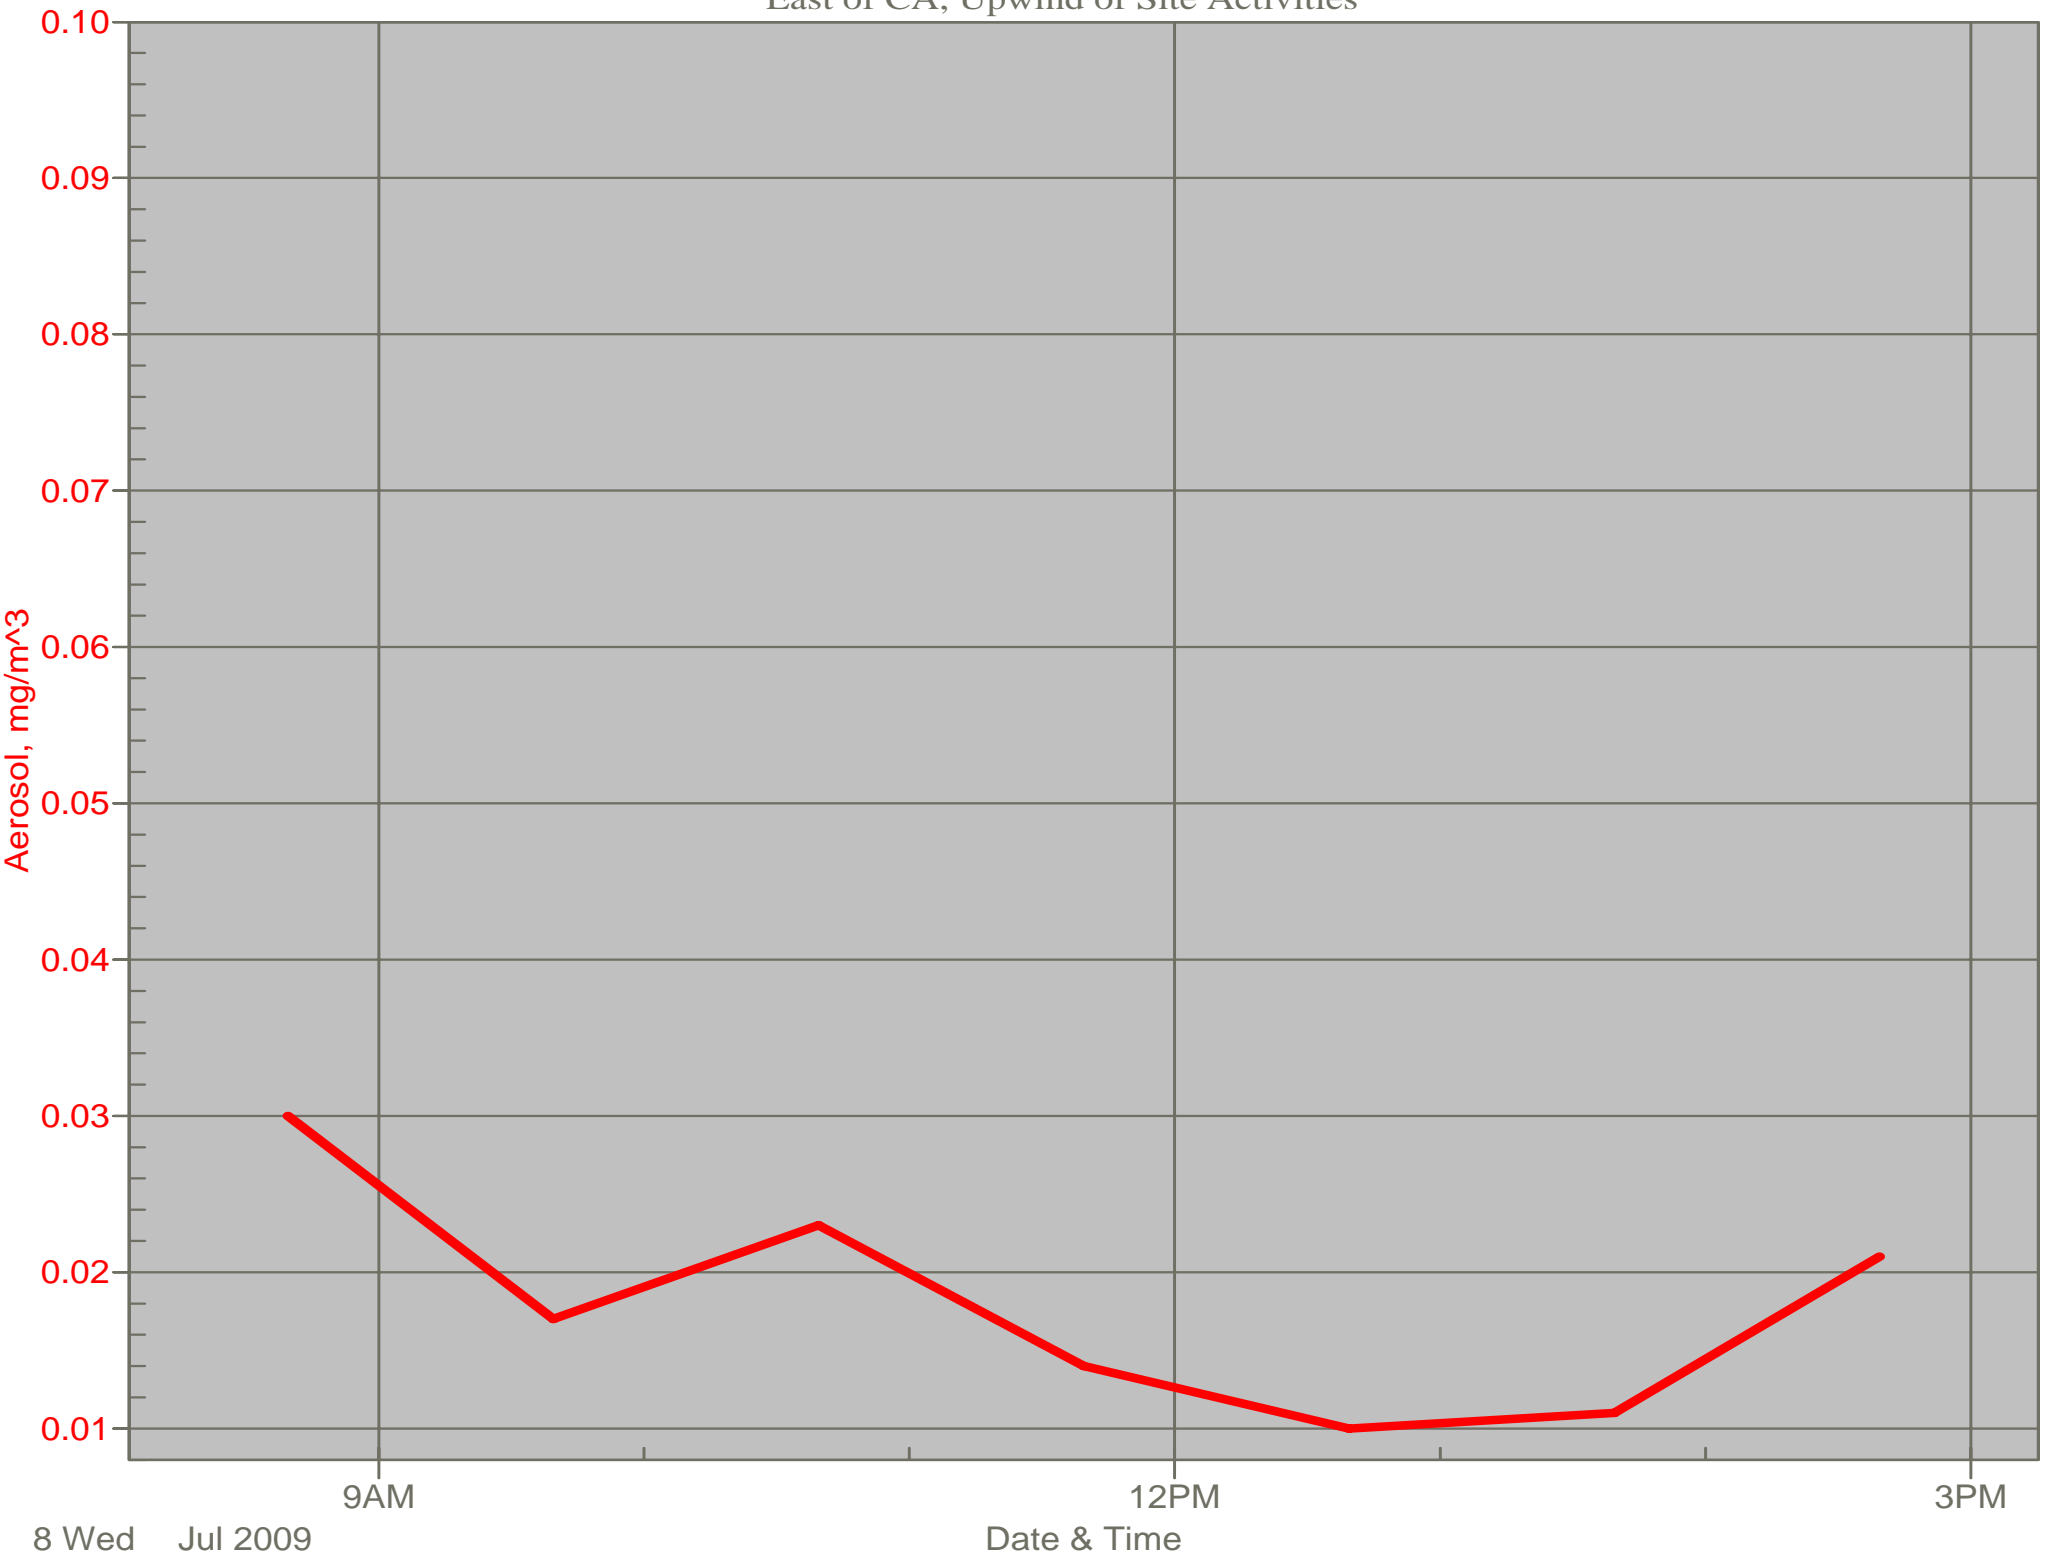

# Air Monitor 1

East of CA, Upwind of Site Activities

# Air Monitor 2

South of CA, Sulphur Creek Monitoring

# Air Monitor 4

West of CA, Downwind of CA Material