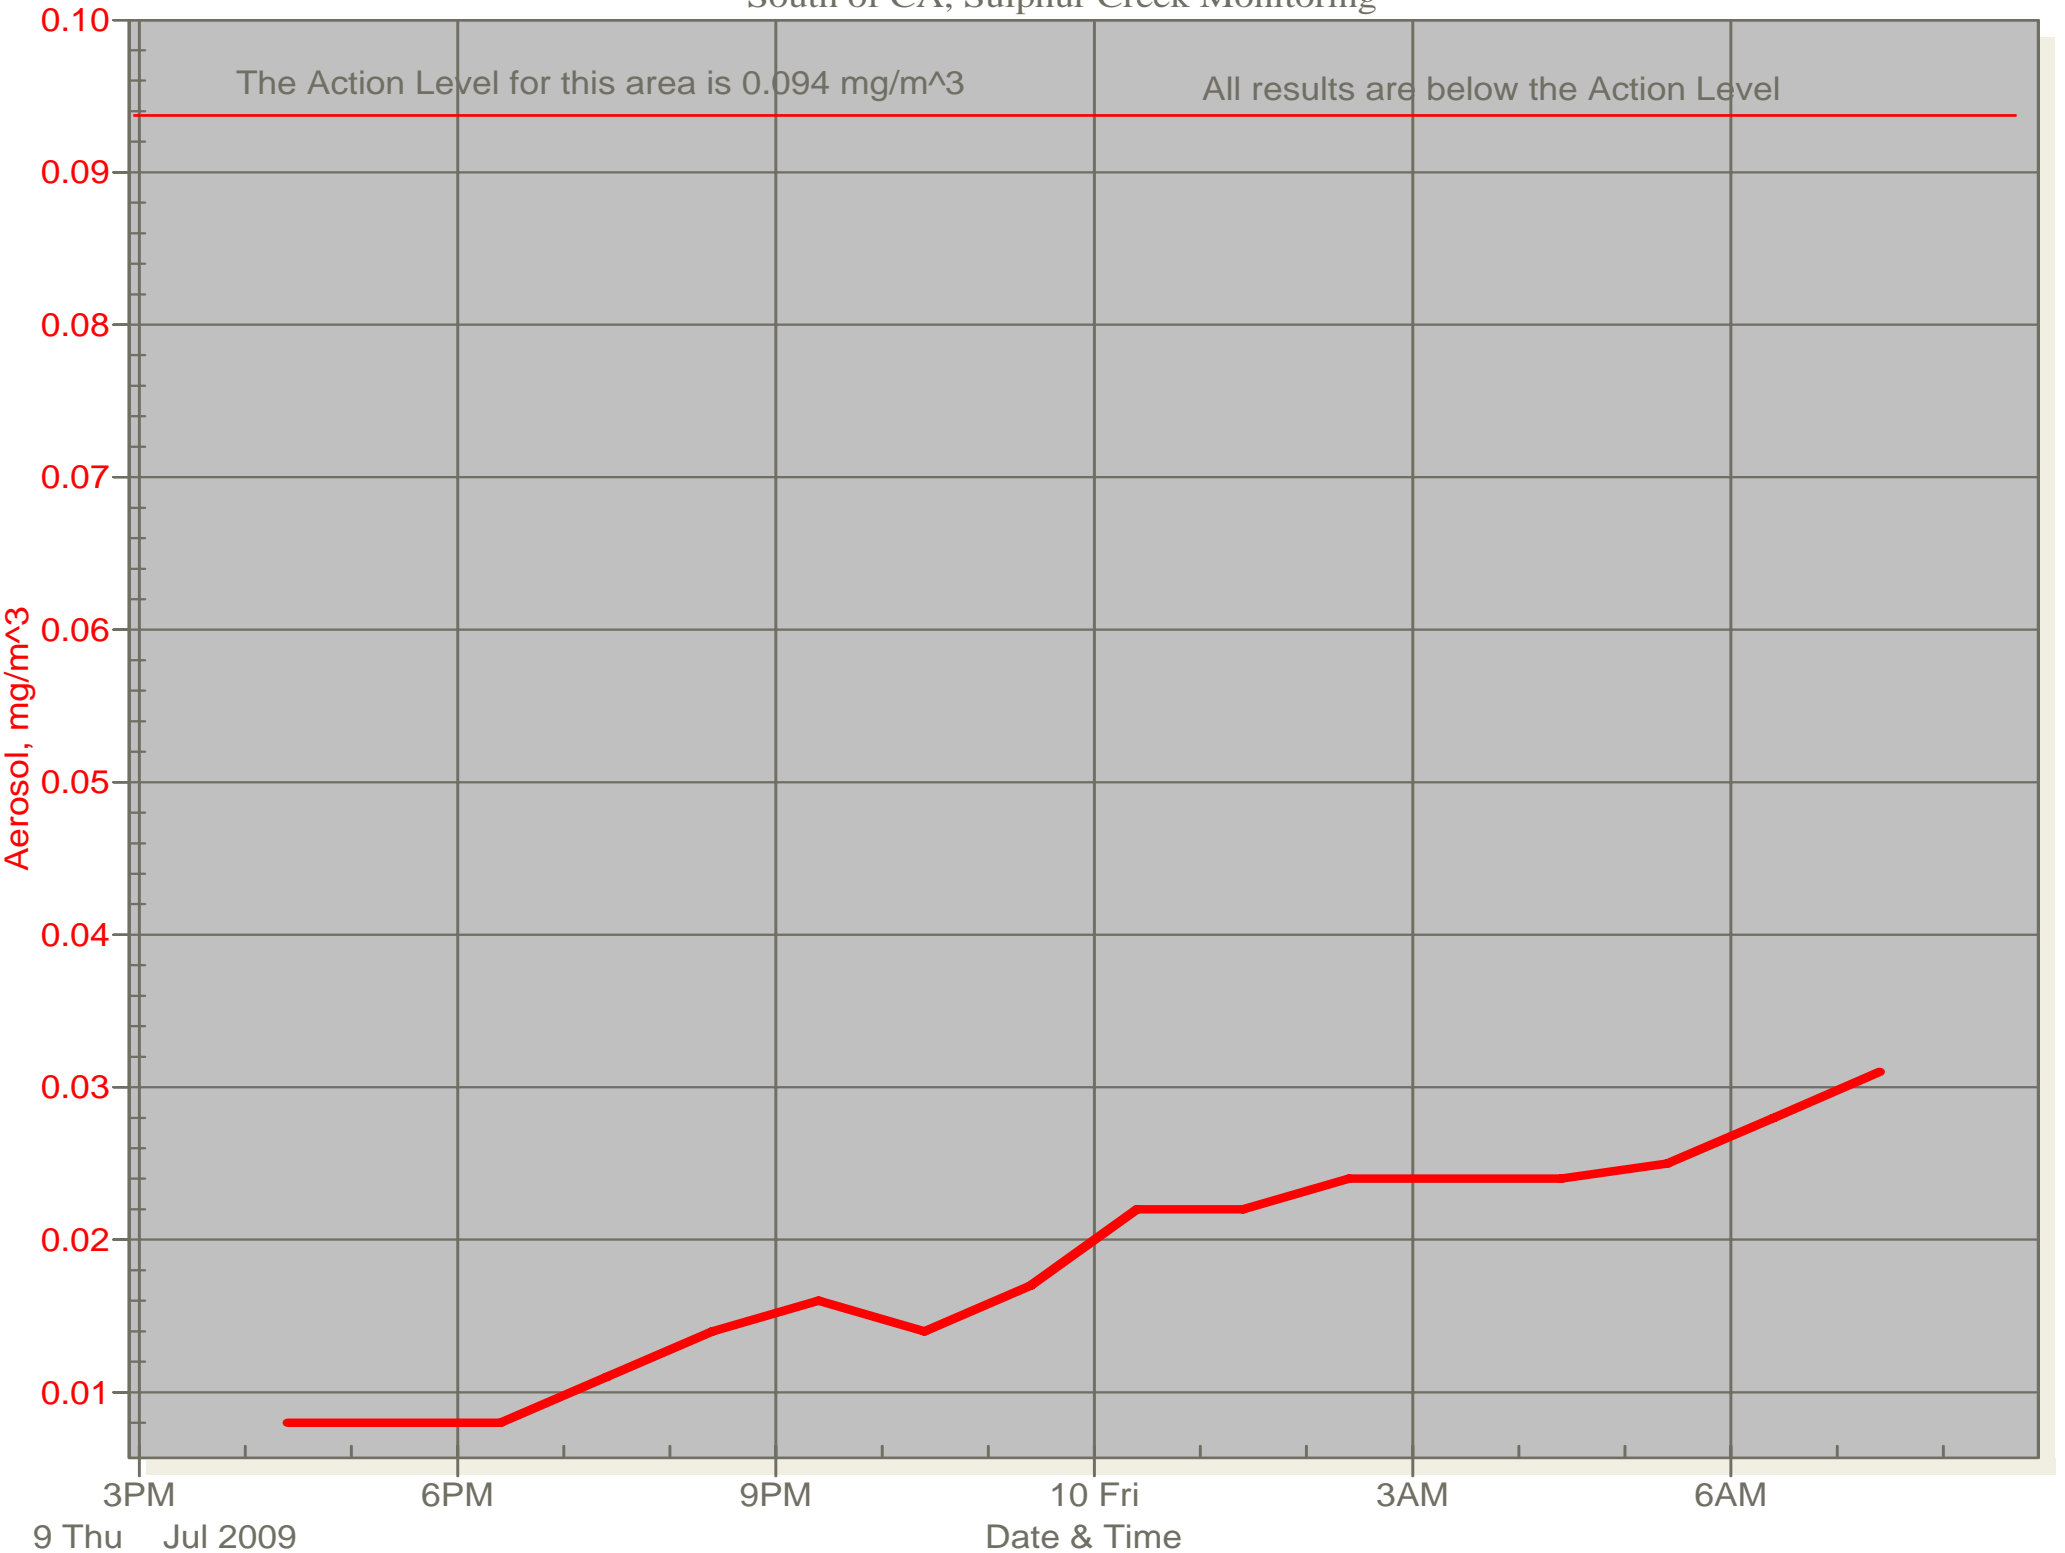

Air Monitor 1 Non-Working Hours

East of CA, Downwind of CA Material

Air Monitor 2 Non-Working Hours

South of CA, Sulphur Creek Monitoring

Air Monitor 4 Non-Working Hours

Southwest of CA, Upwind of Site