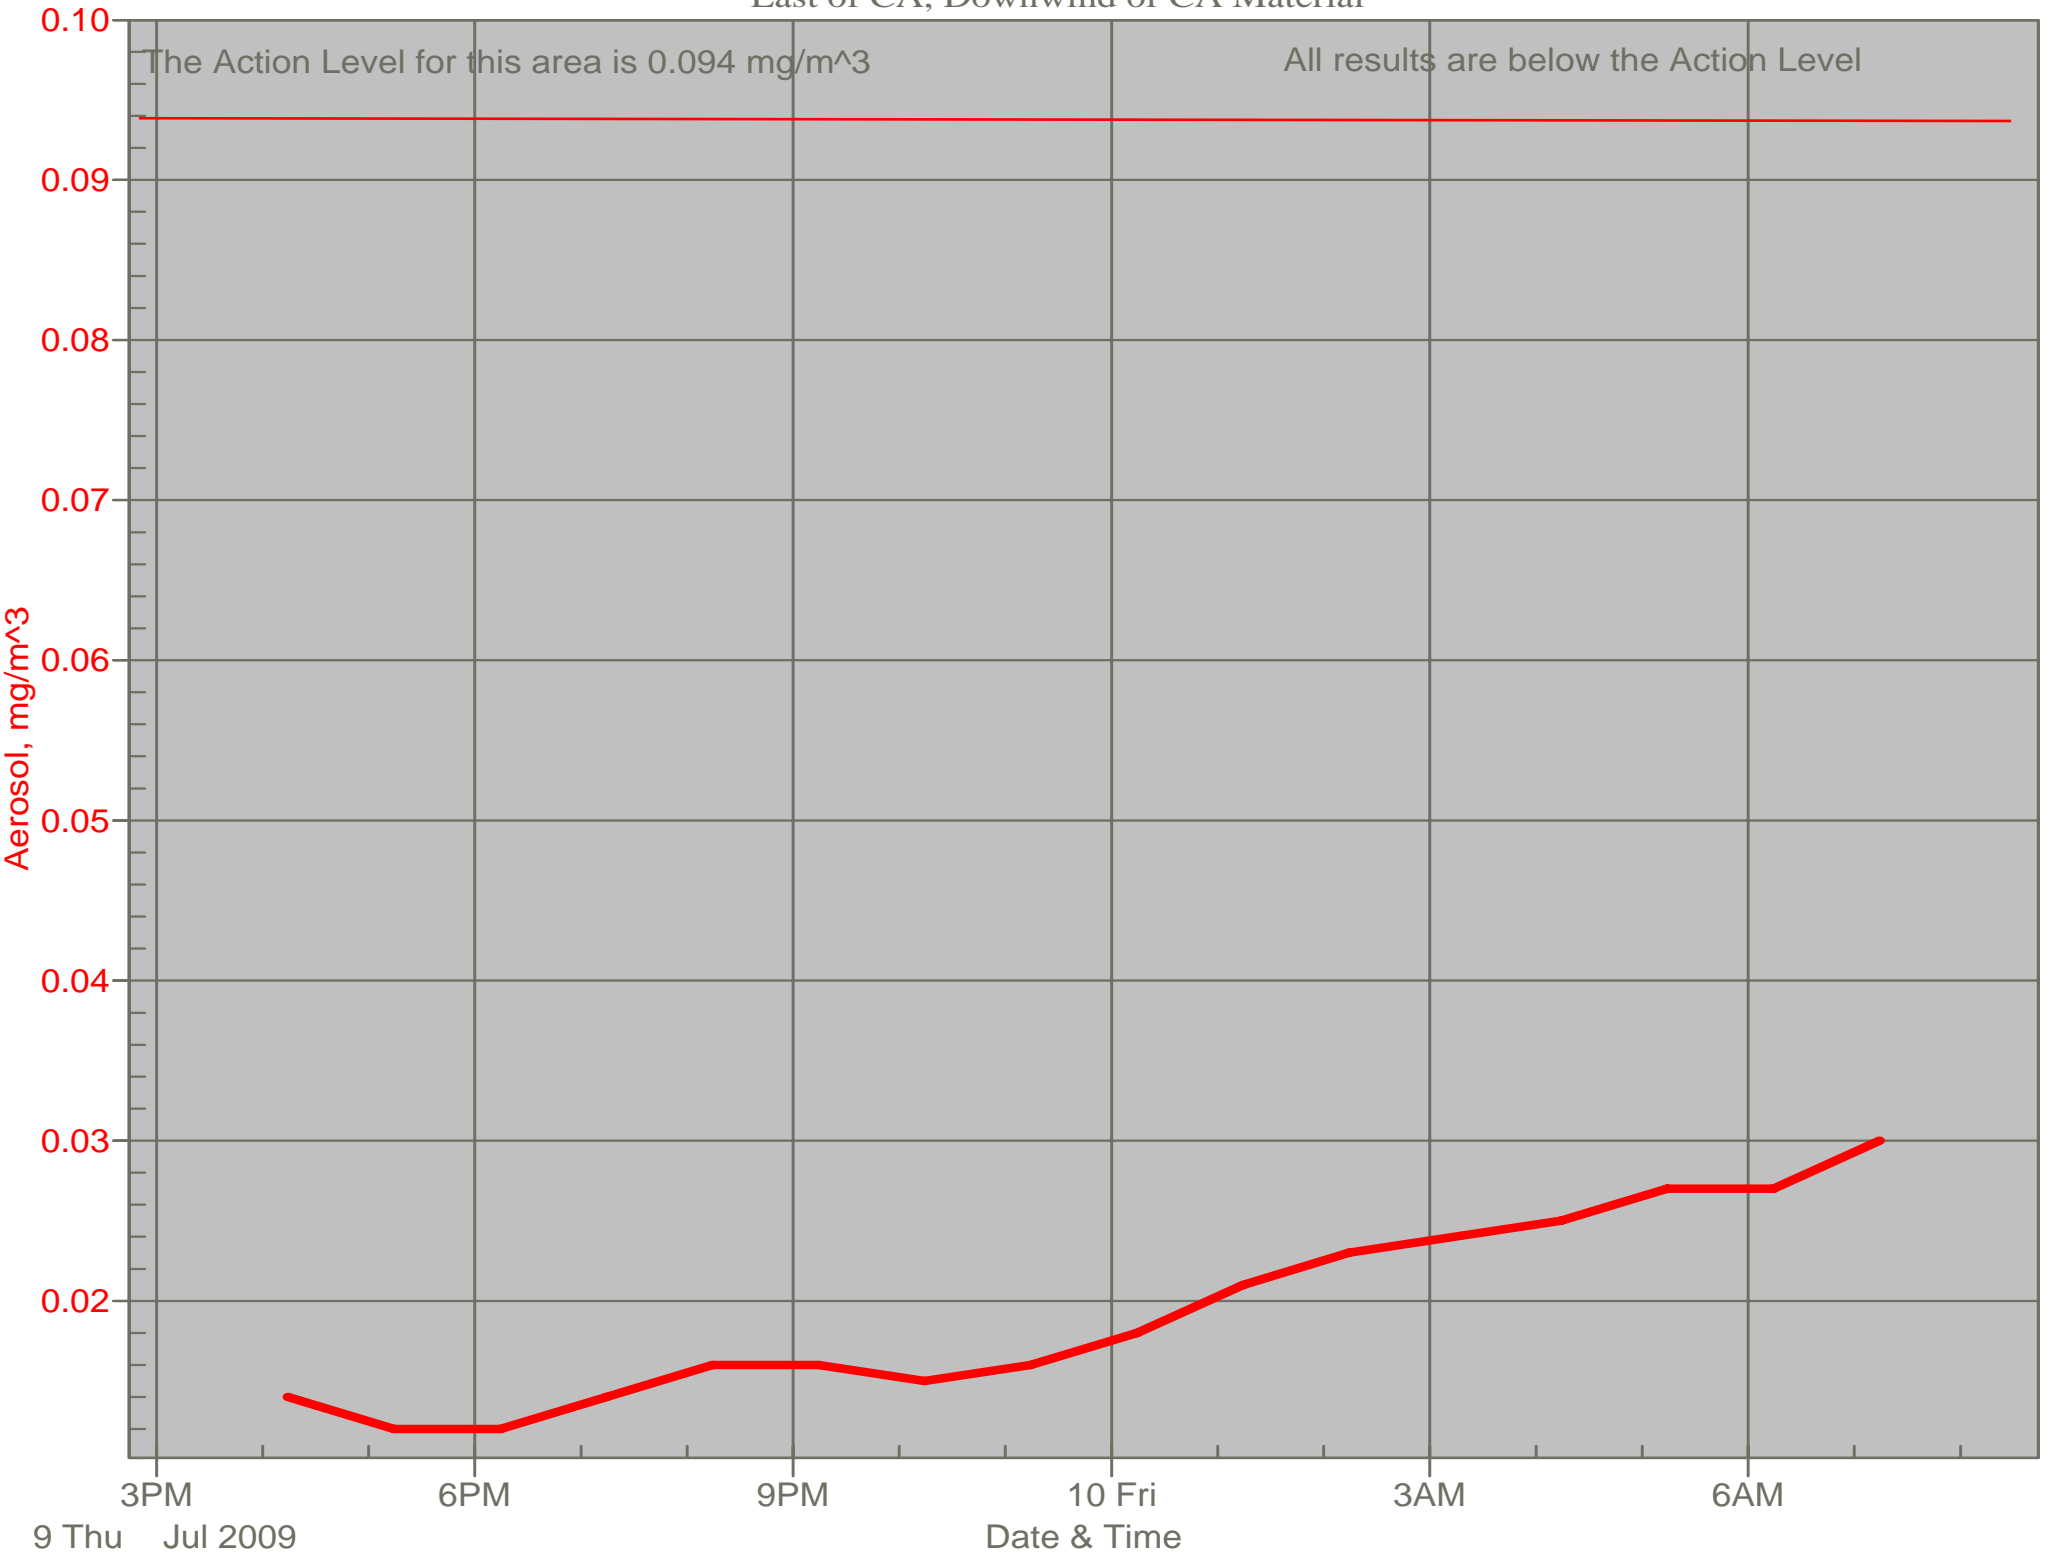

Air Monitor 1 Non-Working Hours

East of CA, Downwind of CA Material

Air Monitor 2 Non-Working Hours

South of CA, Sulphur Creek Monitoring

Air Monitor 4 Non-Working Hours

Southwest of CA, Upwind of Site