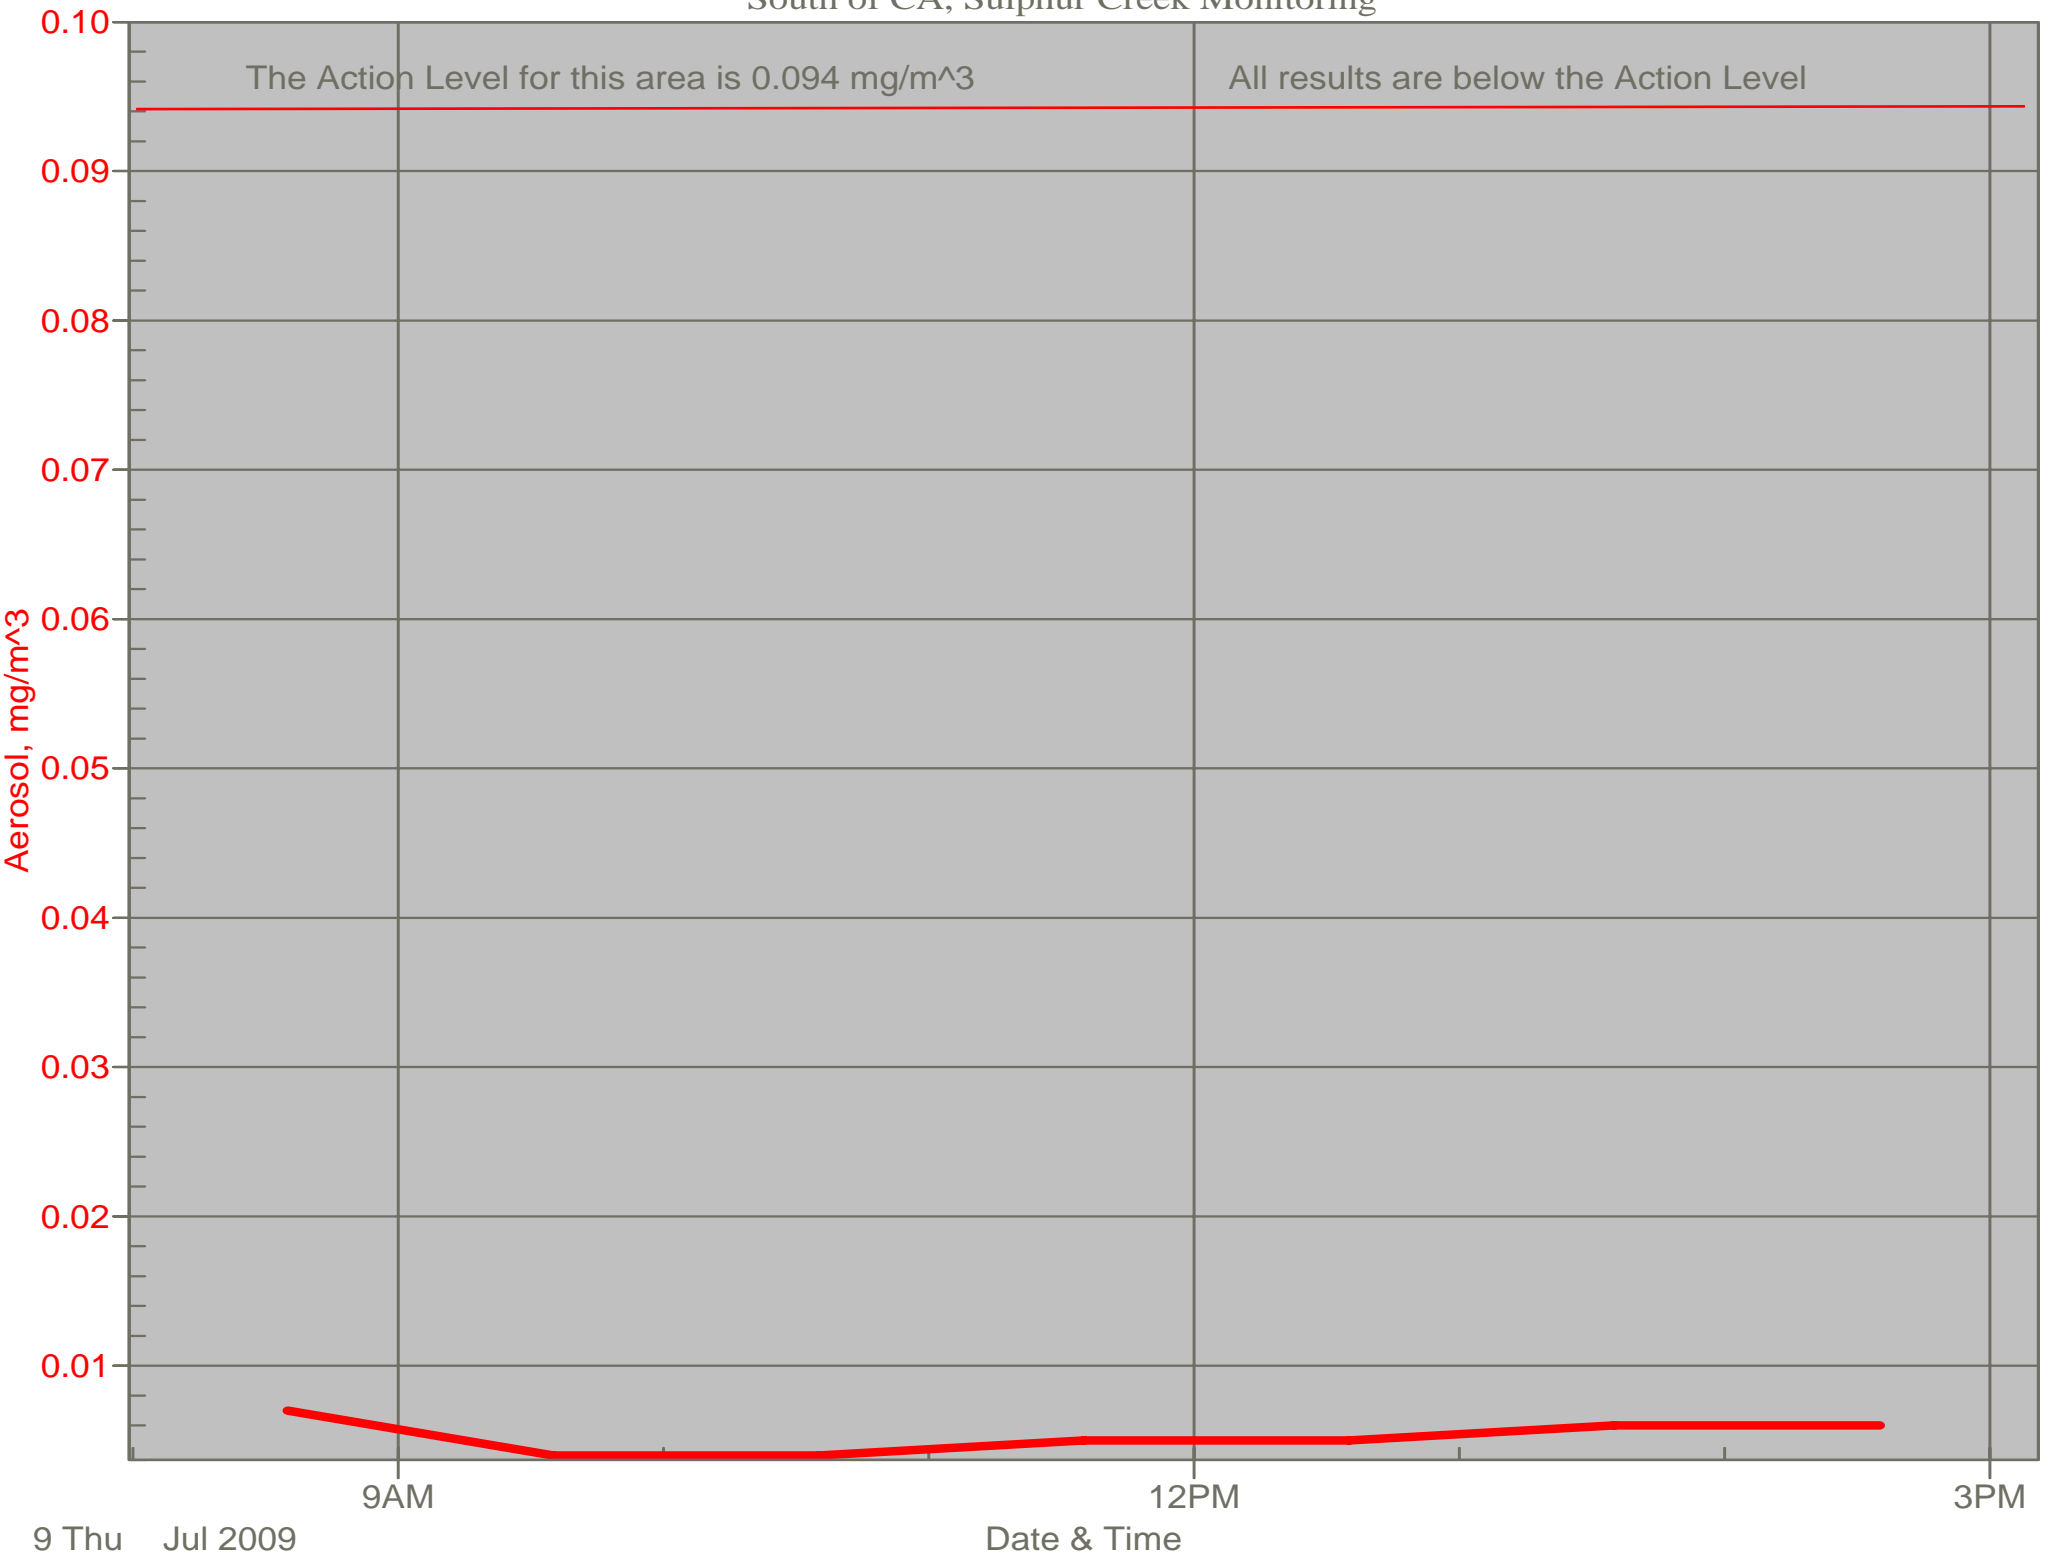

Air Monitor 1

East of CA, Downwind of CA Material

Air Monitor 2

South of CA, Sulphur Creek Monitoring

Air Monitor 4

Southwest of CA, Upwind of Site Activities