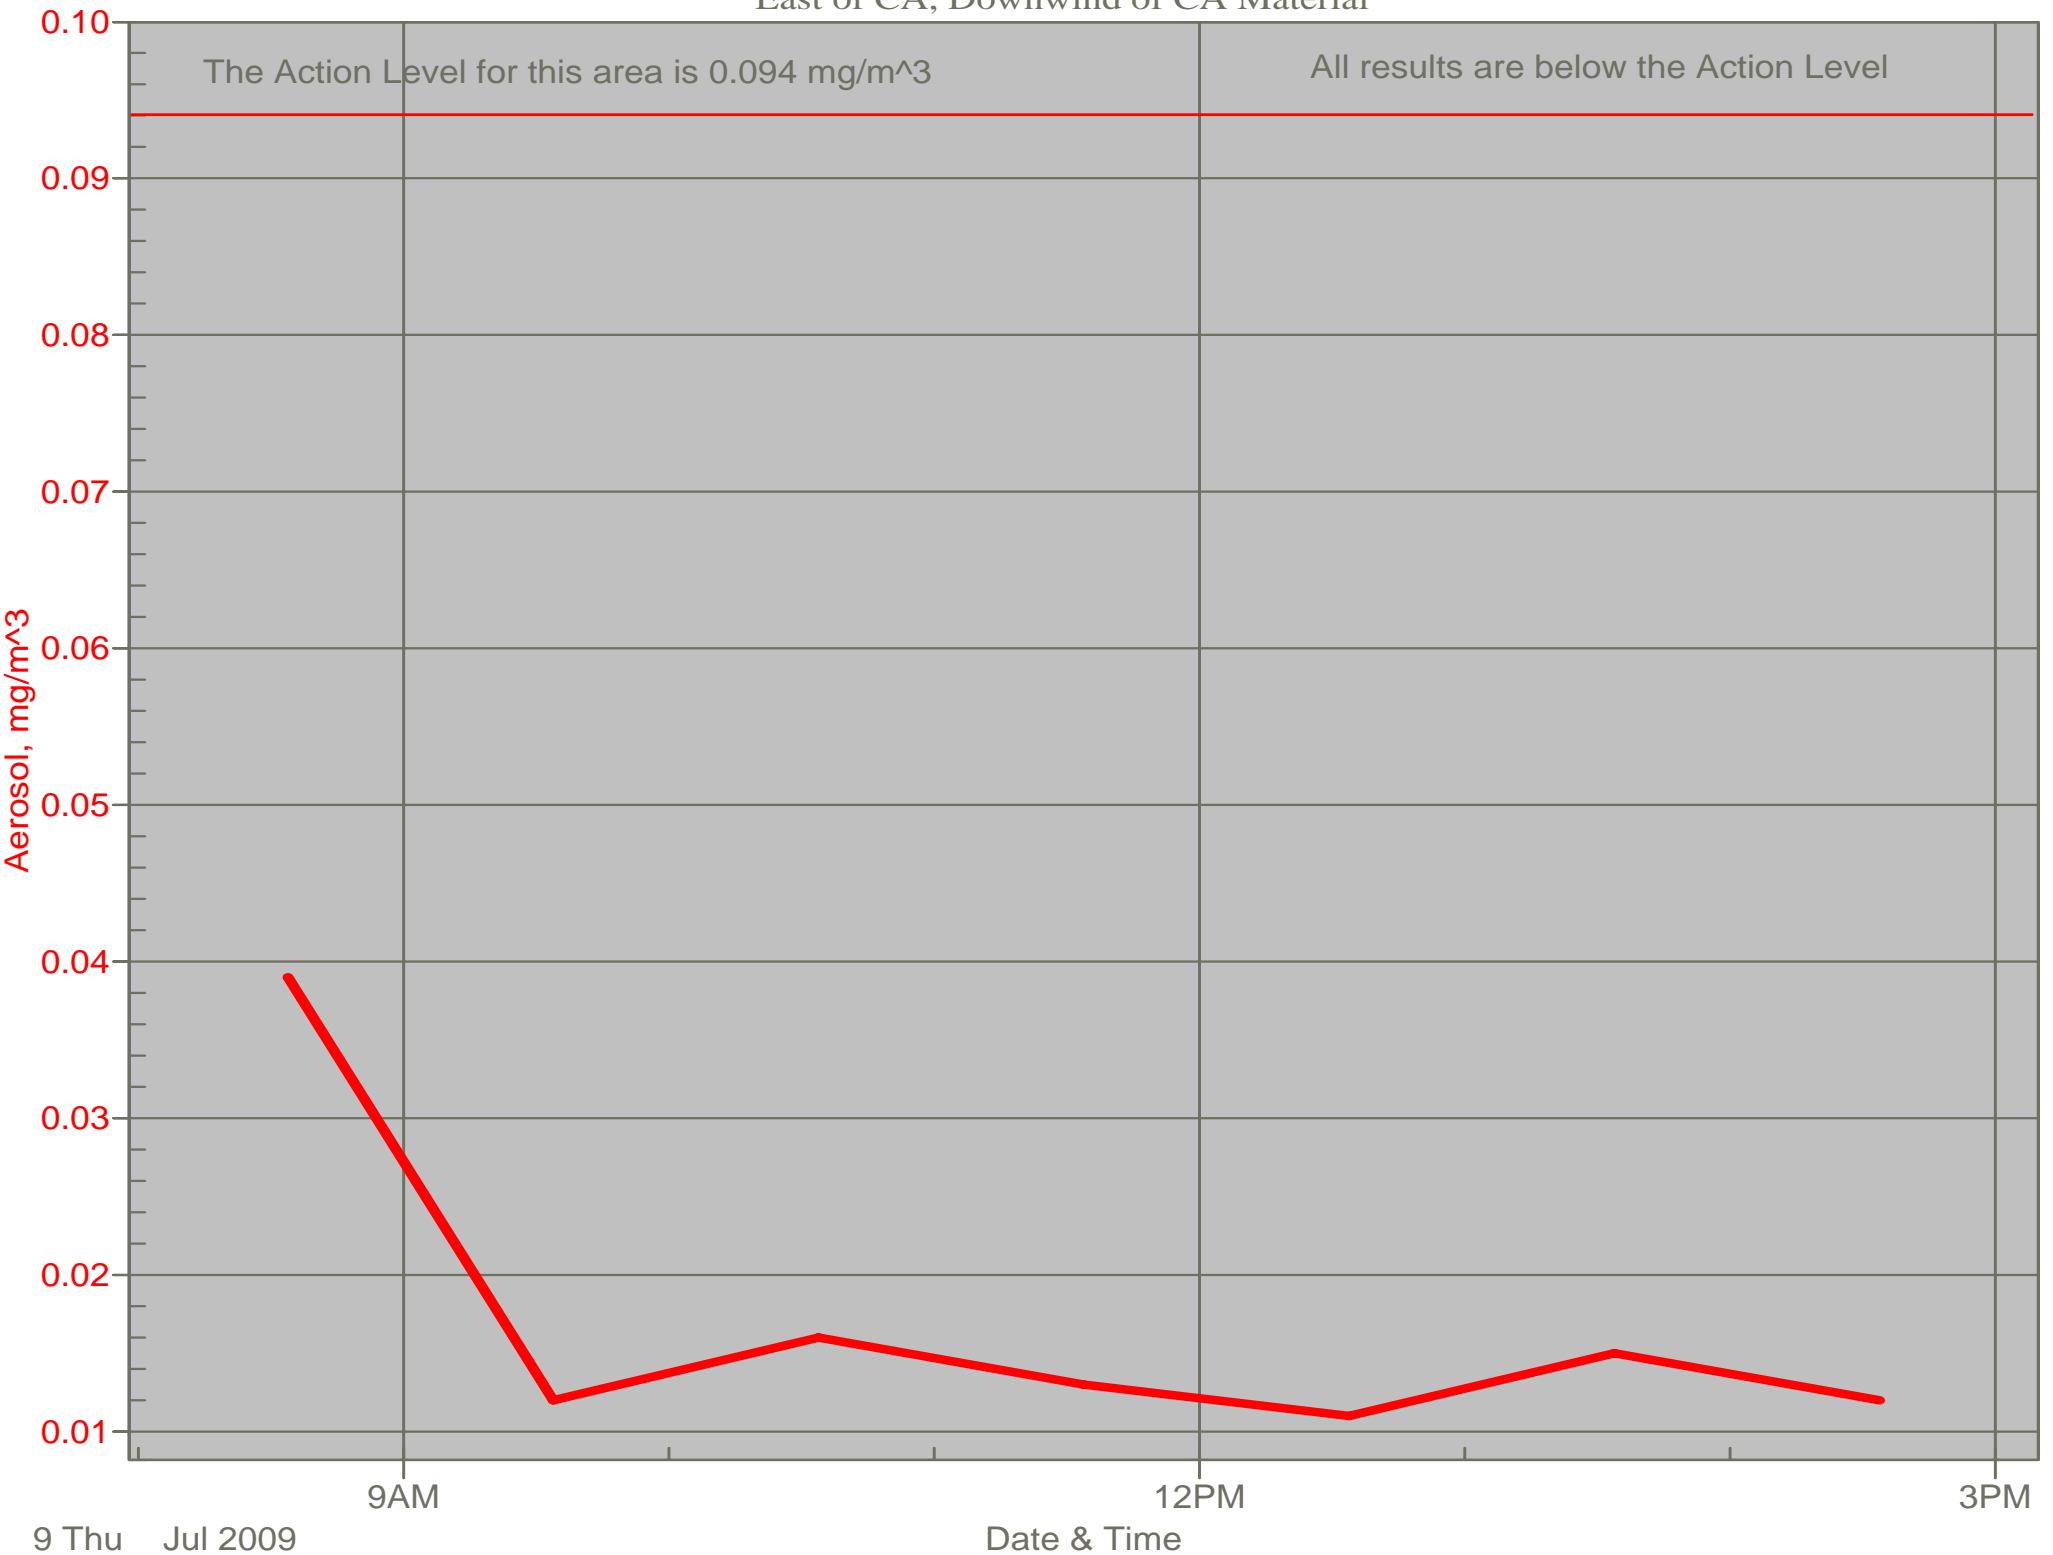

Air Monitor 1

East of CA, Downwind of CA Material

Air Monitor 2

South of CA, Sulphur Creek Monitoring

Air Monitor 4

Southwest of CA, Upwind of Site Activities