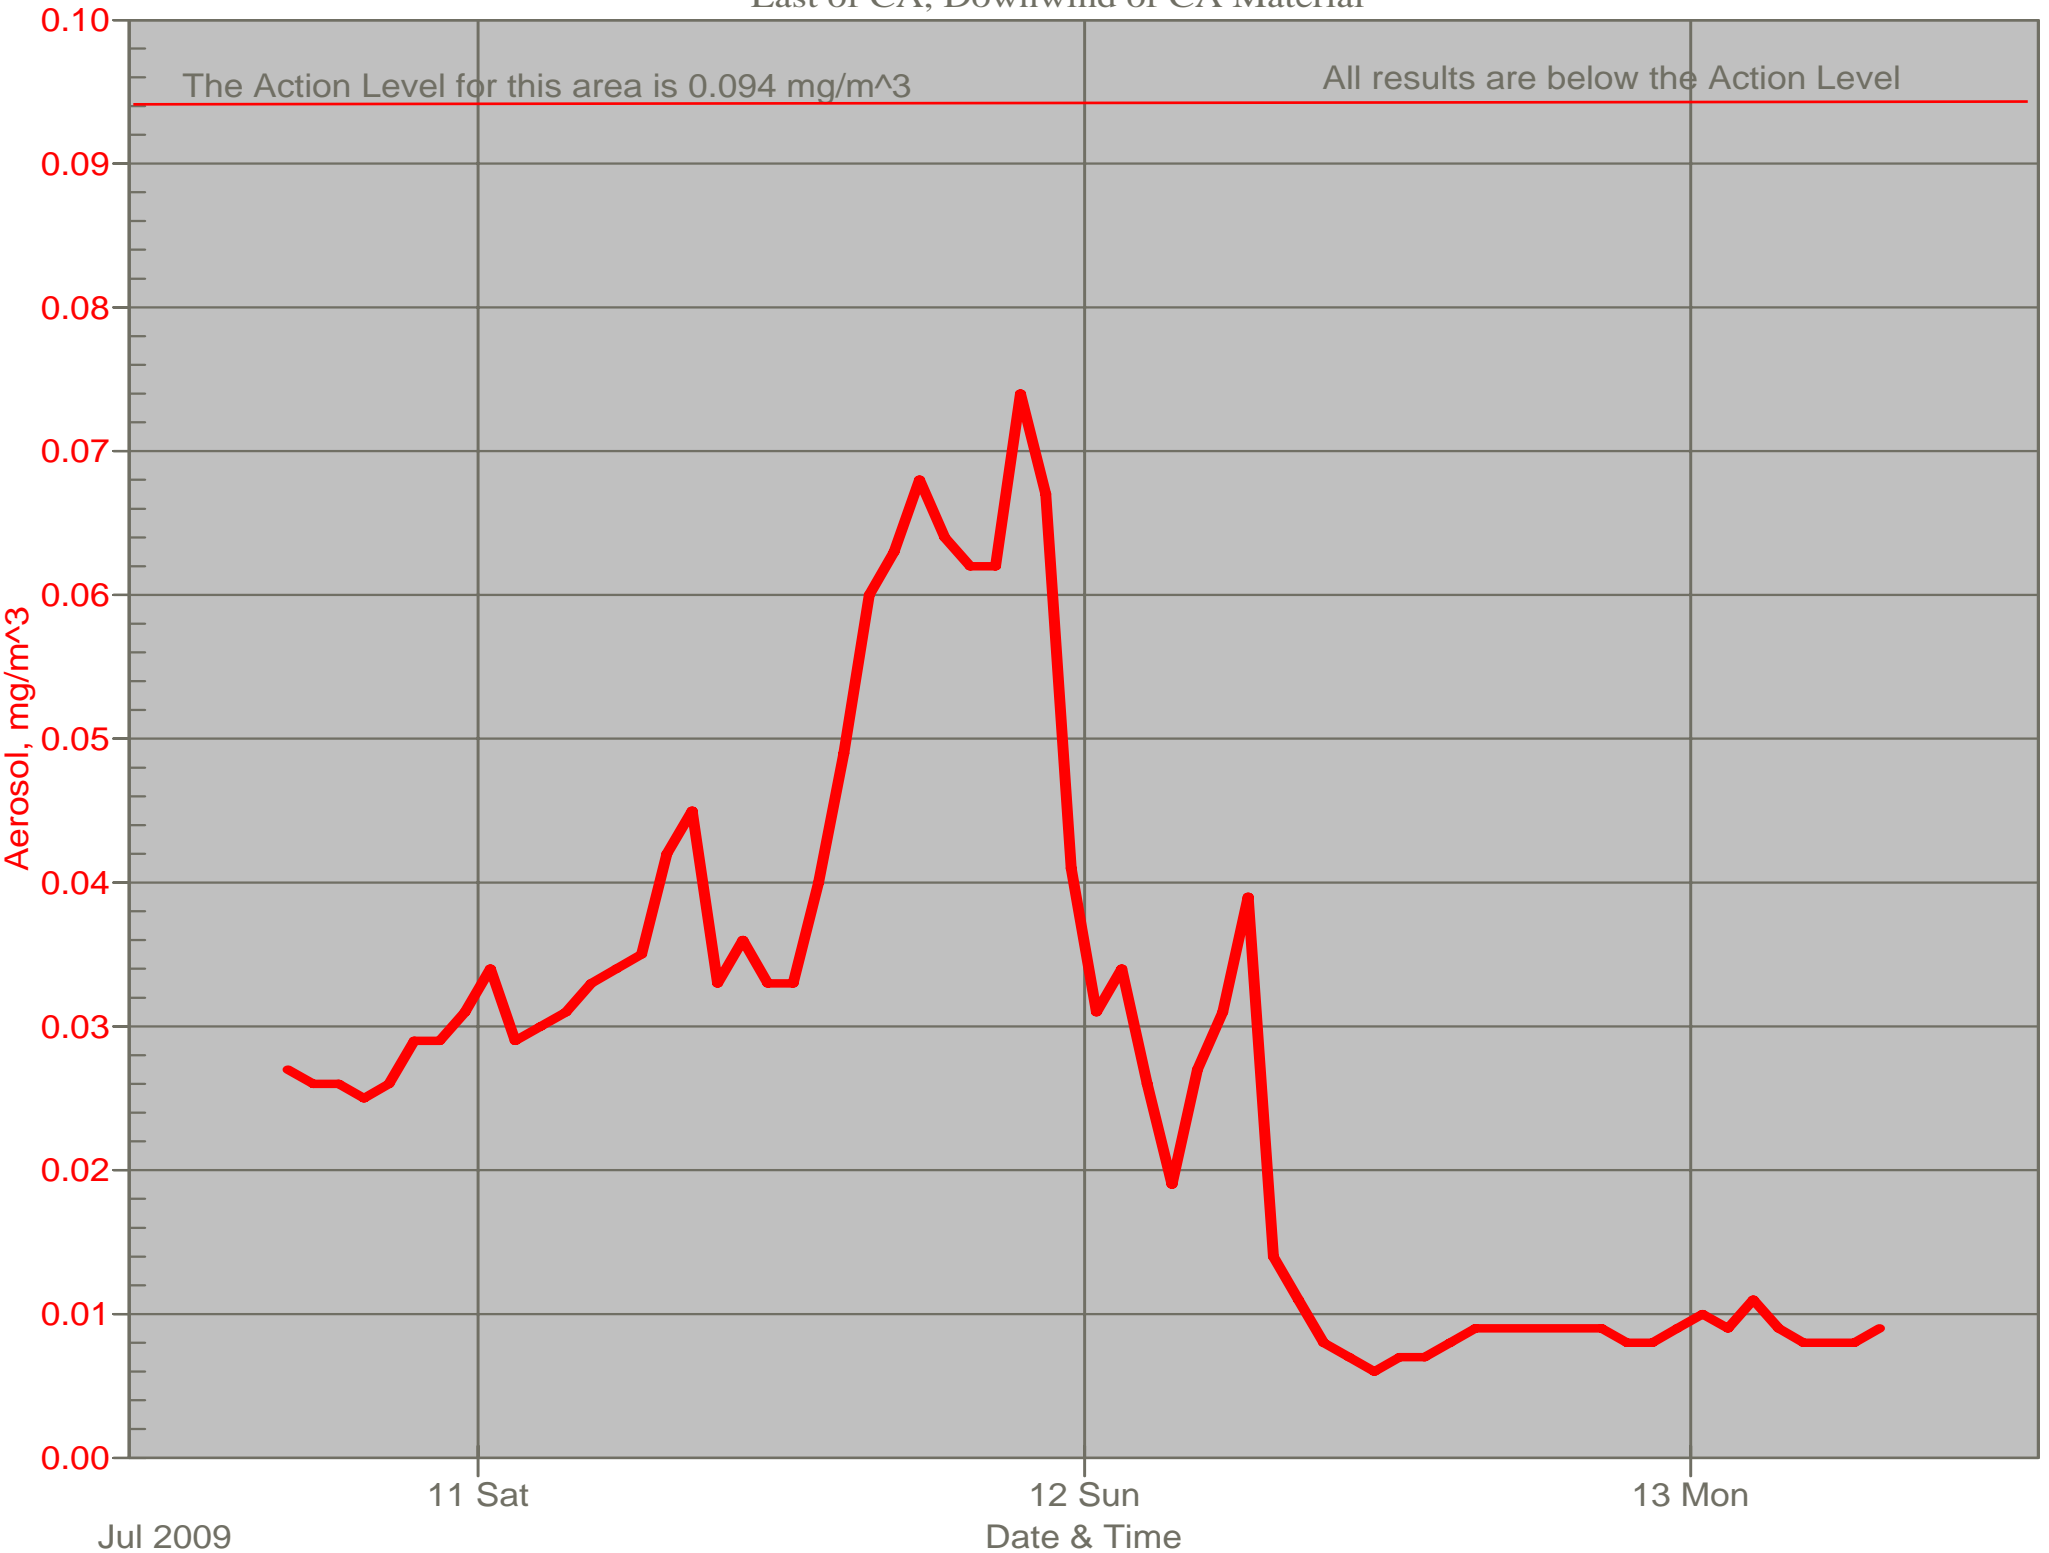

Air Monitor 1 Non-Working Hours

East of CA, Downwind of CA Material

Air Monitor 2 Non-Working Hours

South of CA, Sulphur Creek Monitoring

Air Monitor 4 Non-Working Hours

Southwest of CA, Upwind of Site