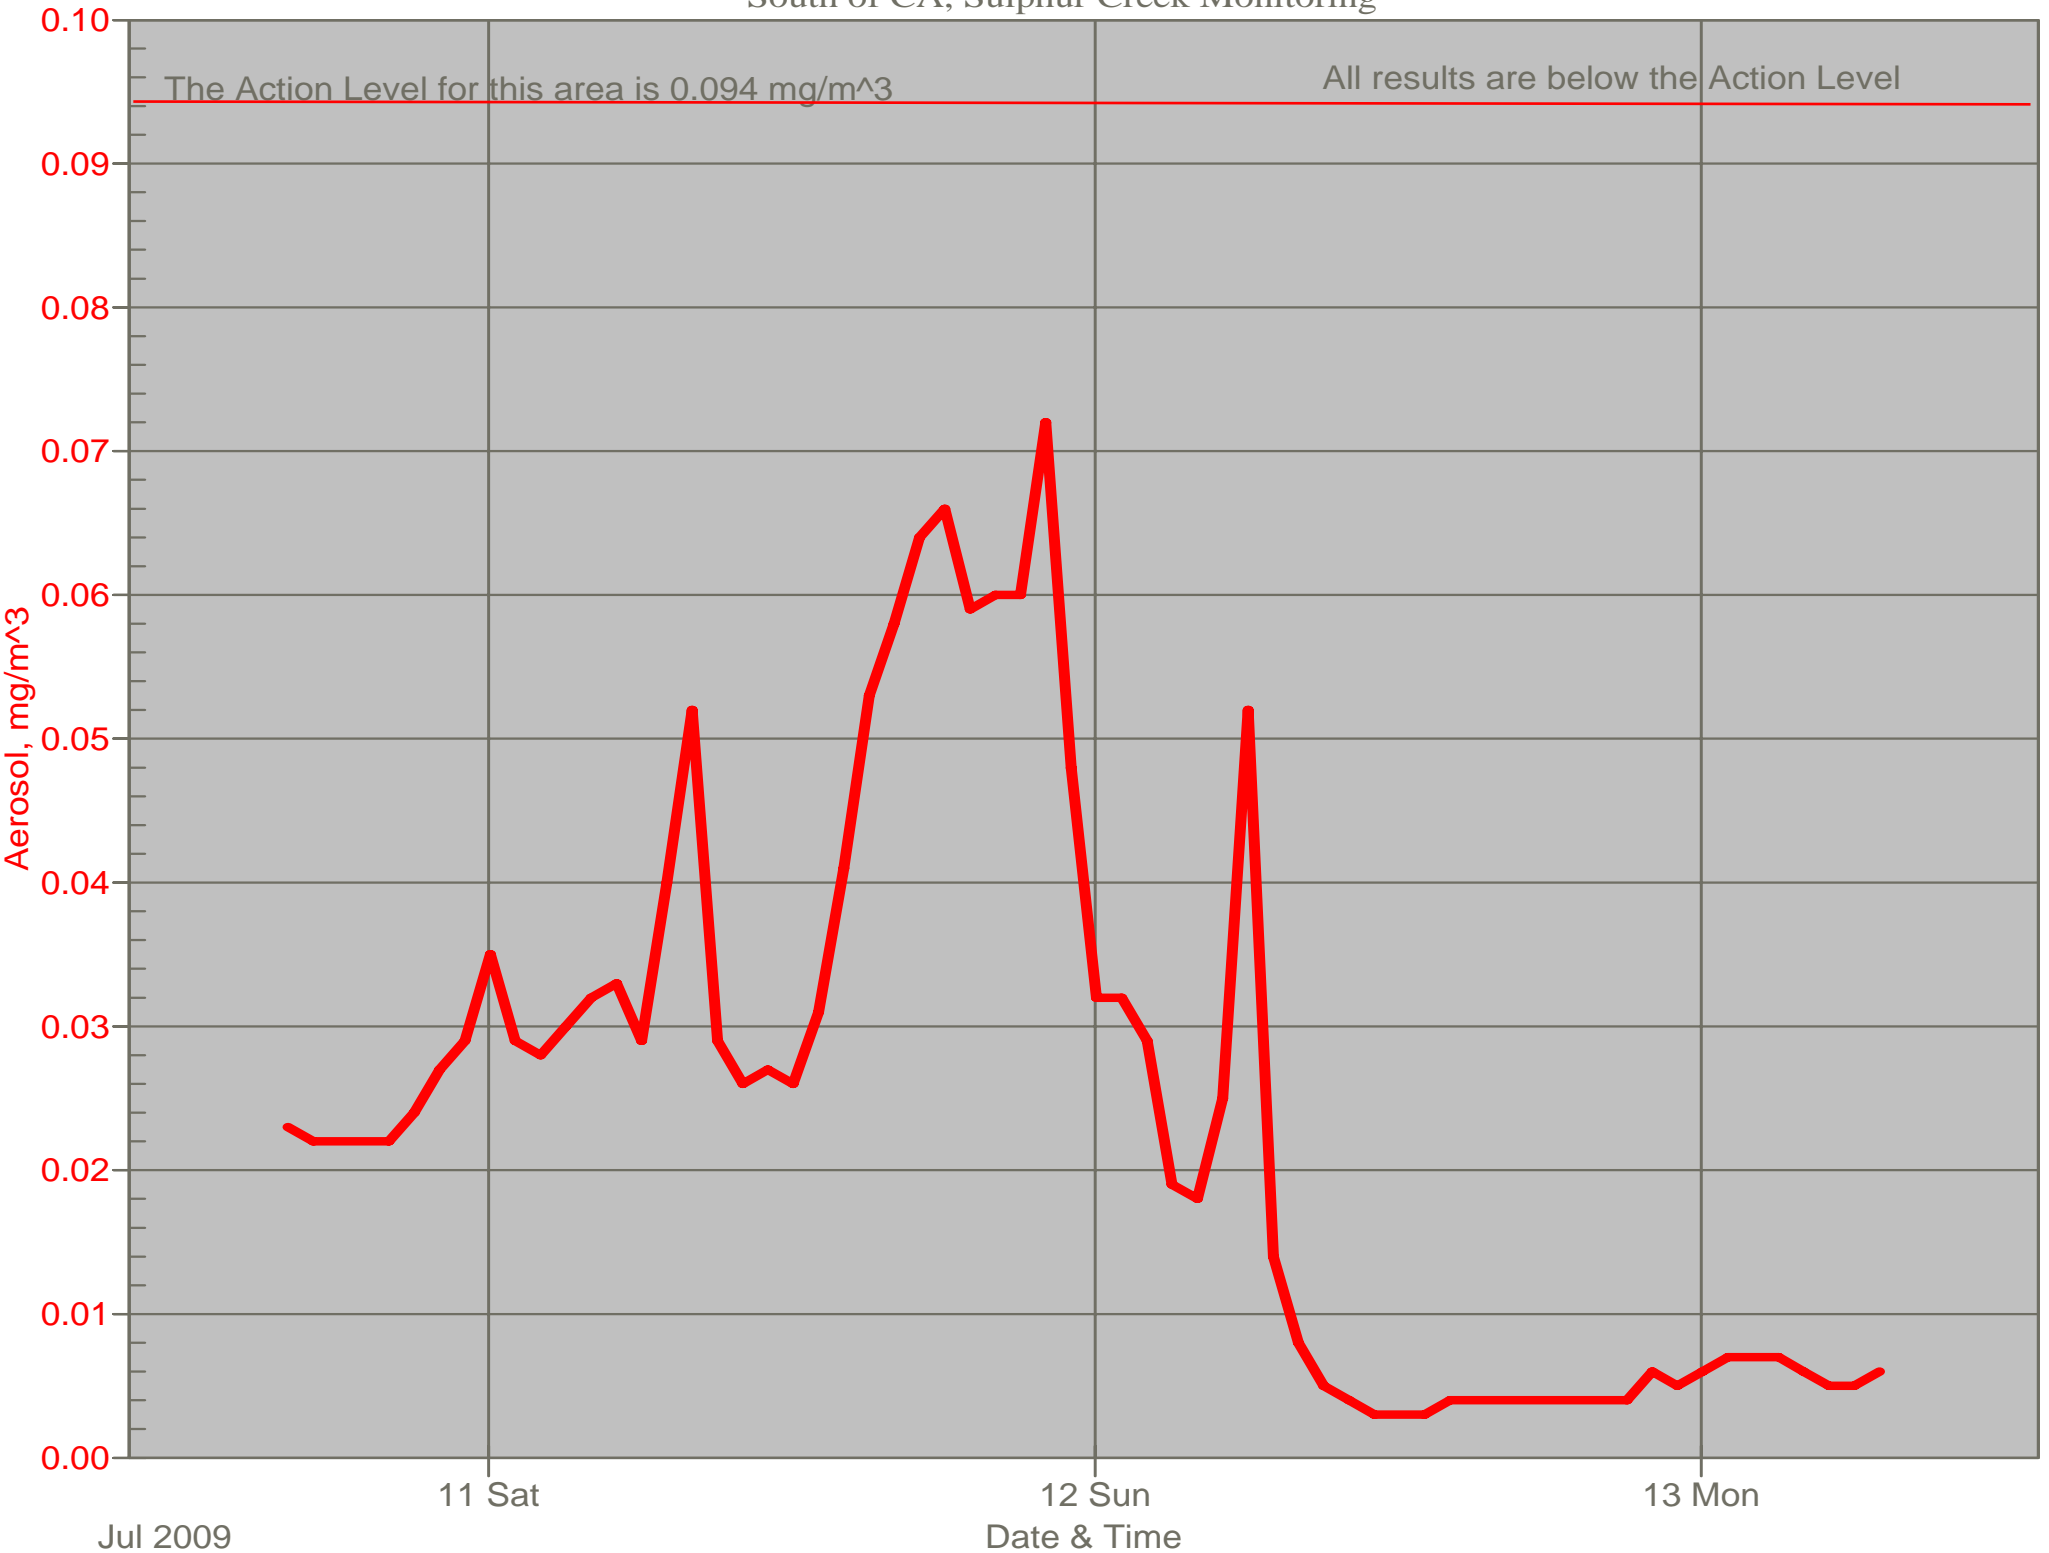

Air Monitor 1 Non-Working Hours

East of CA, Downwind of CA Material

Air Monitor 2 Non-Working Hours

South of CA, Sulphur Creek Monitoring

Air Monitor 4 Non-Working Hours

Southwest of CA, Upwind of Site