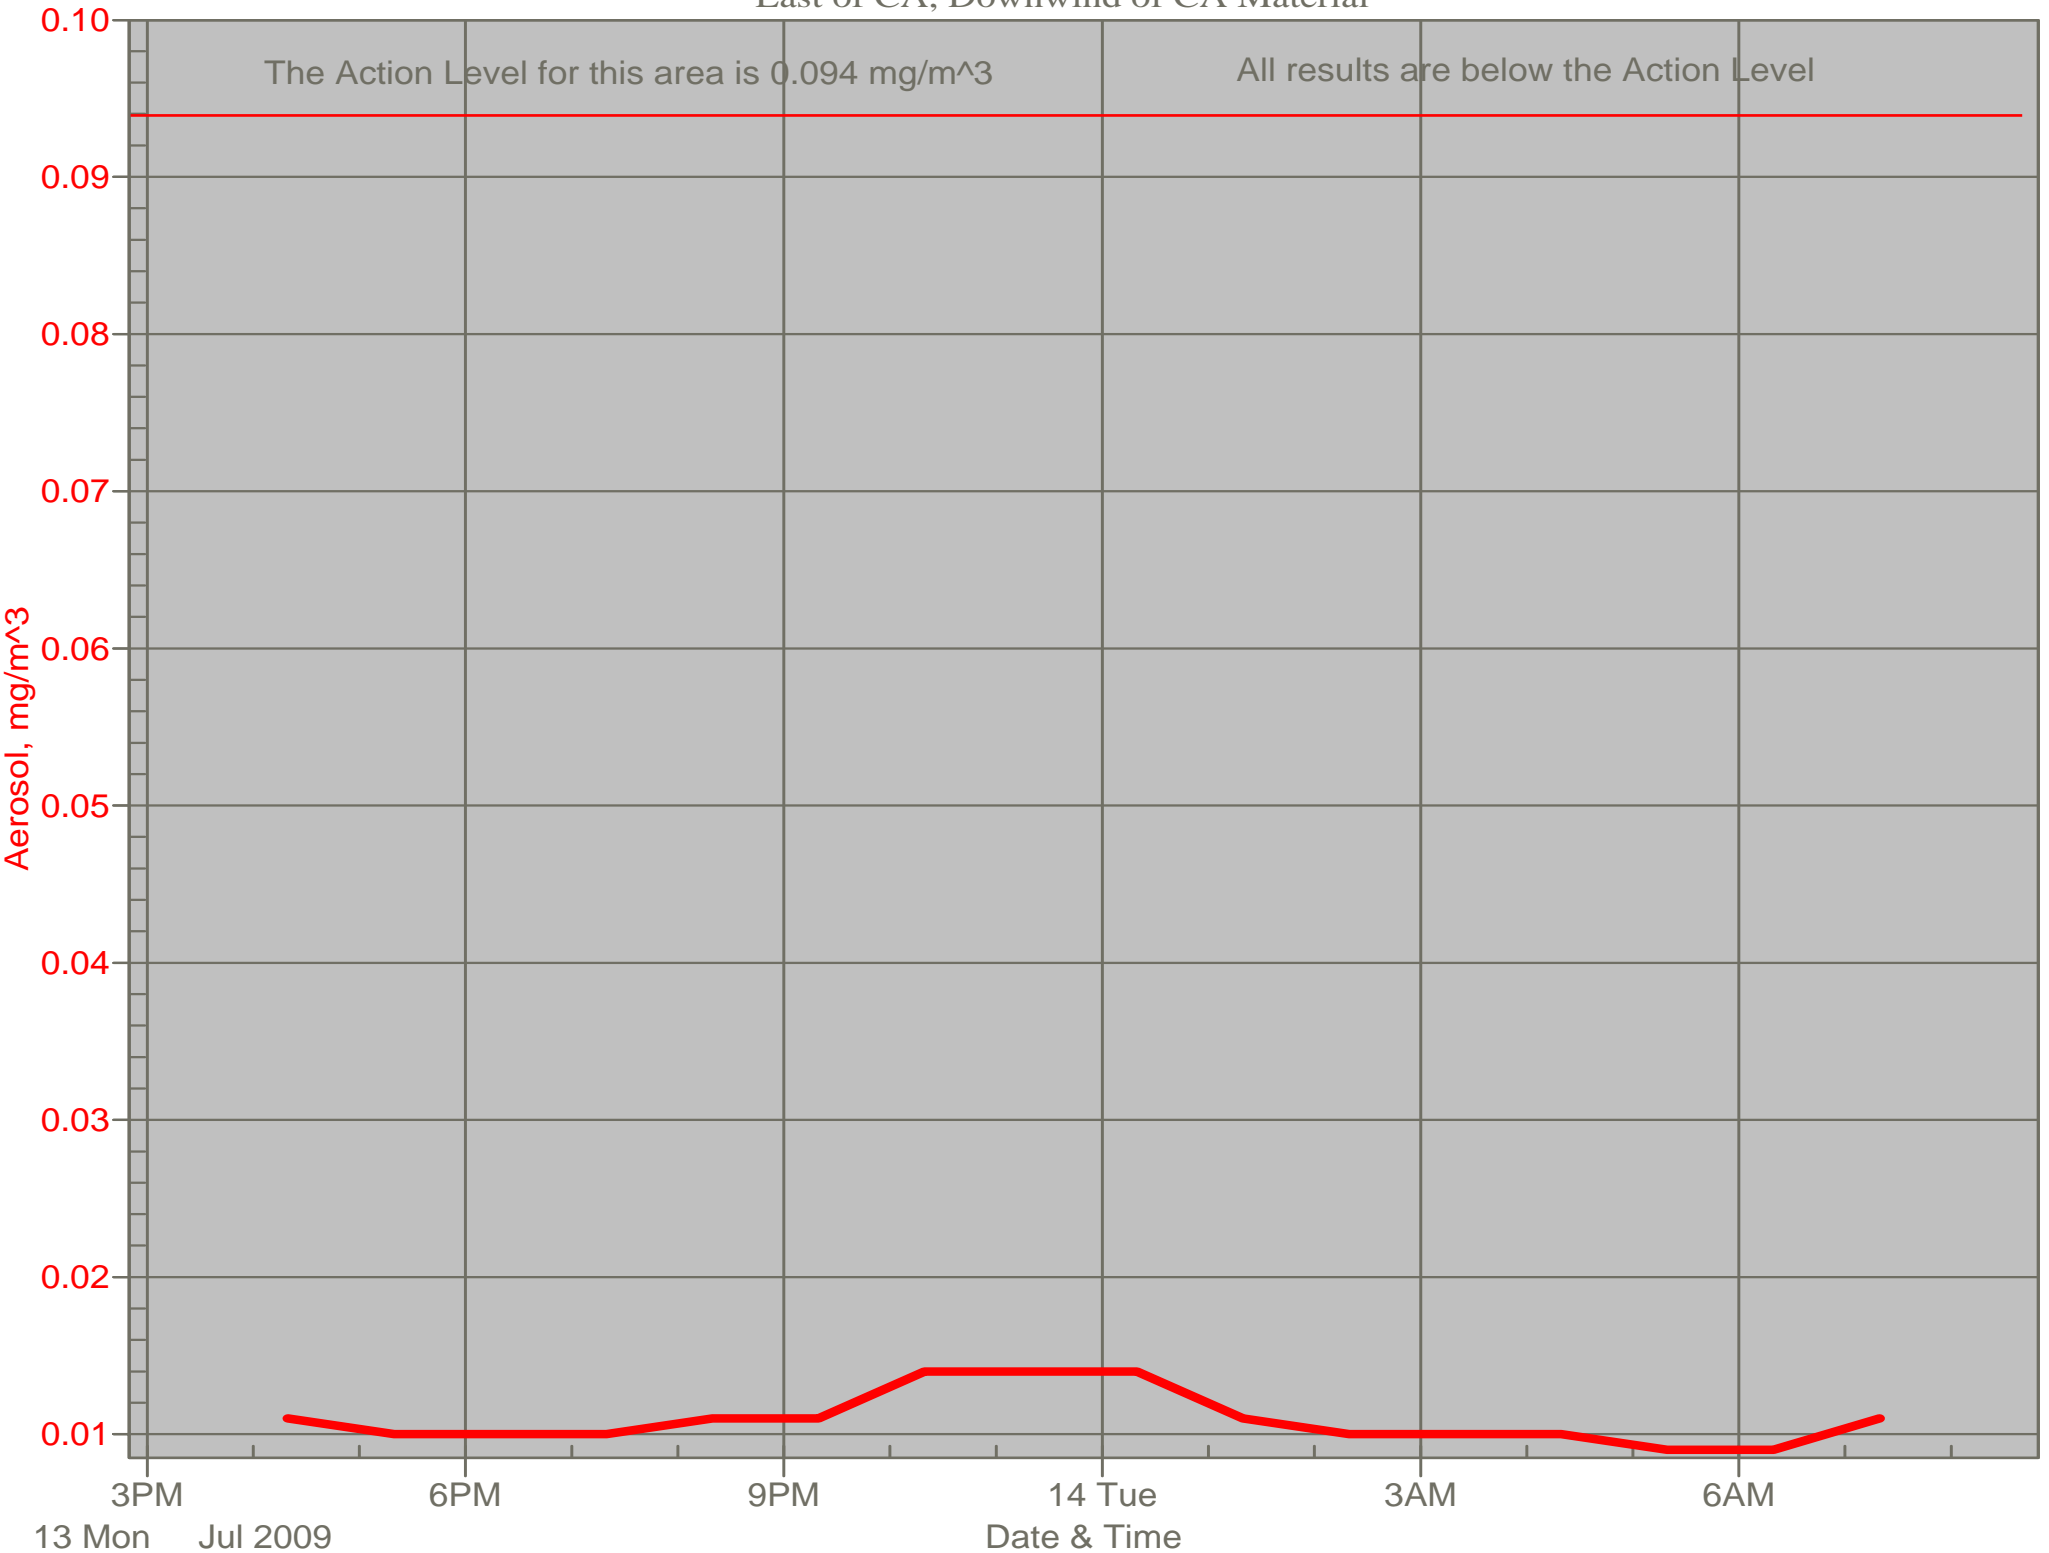

# Air Monitor 1 Non-Working Hours

East of CA, Downwind of CA Material

# Air Monitor 2 Non-Working Hours

South of CA, Sulphur Creek Monitoring

# Air Monitor 4 Non-Working Hours

Southwest of CA, Upwind of Site