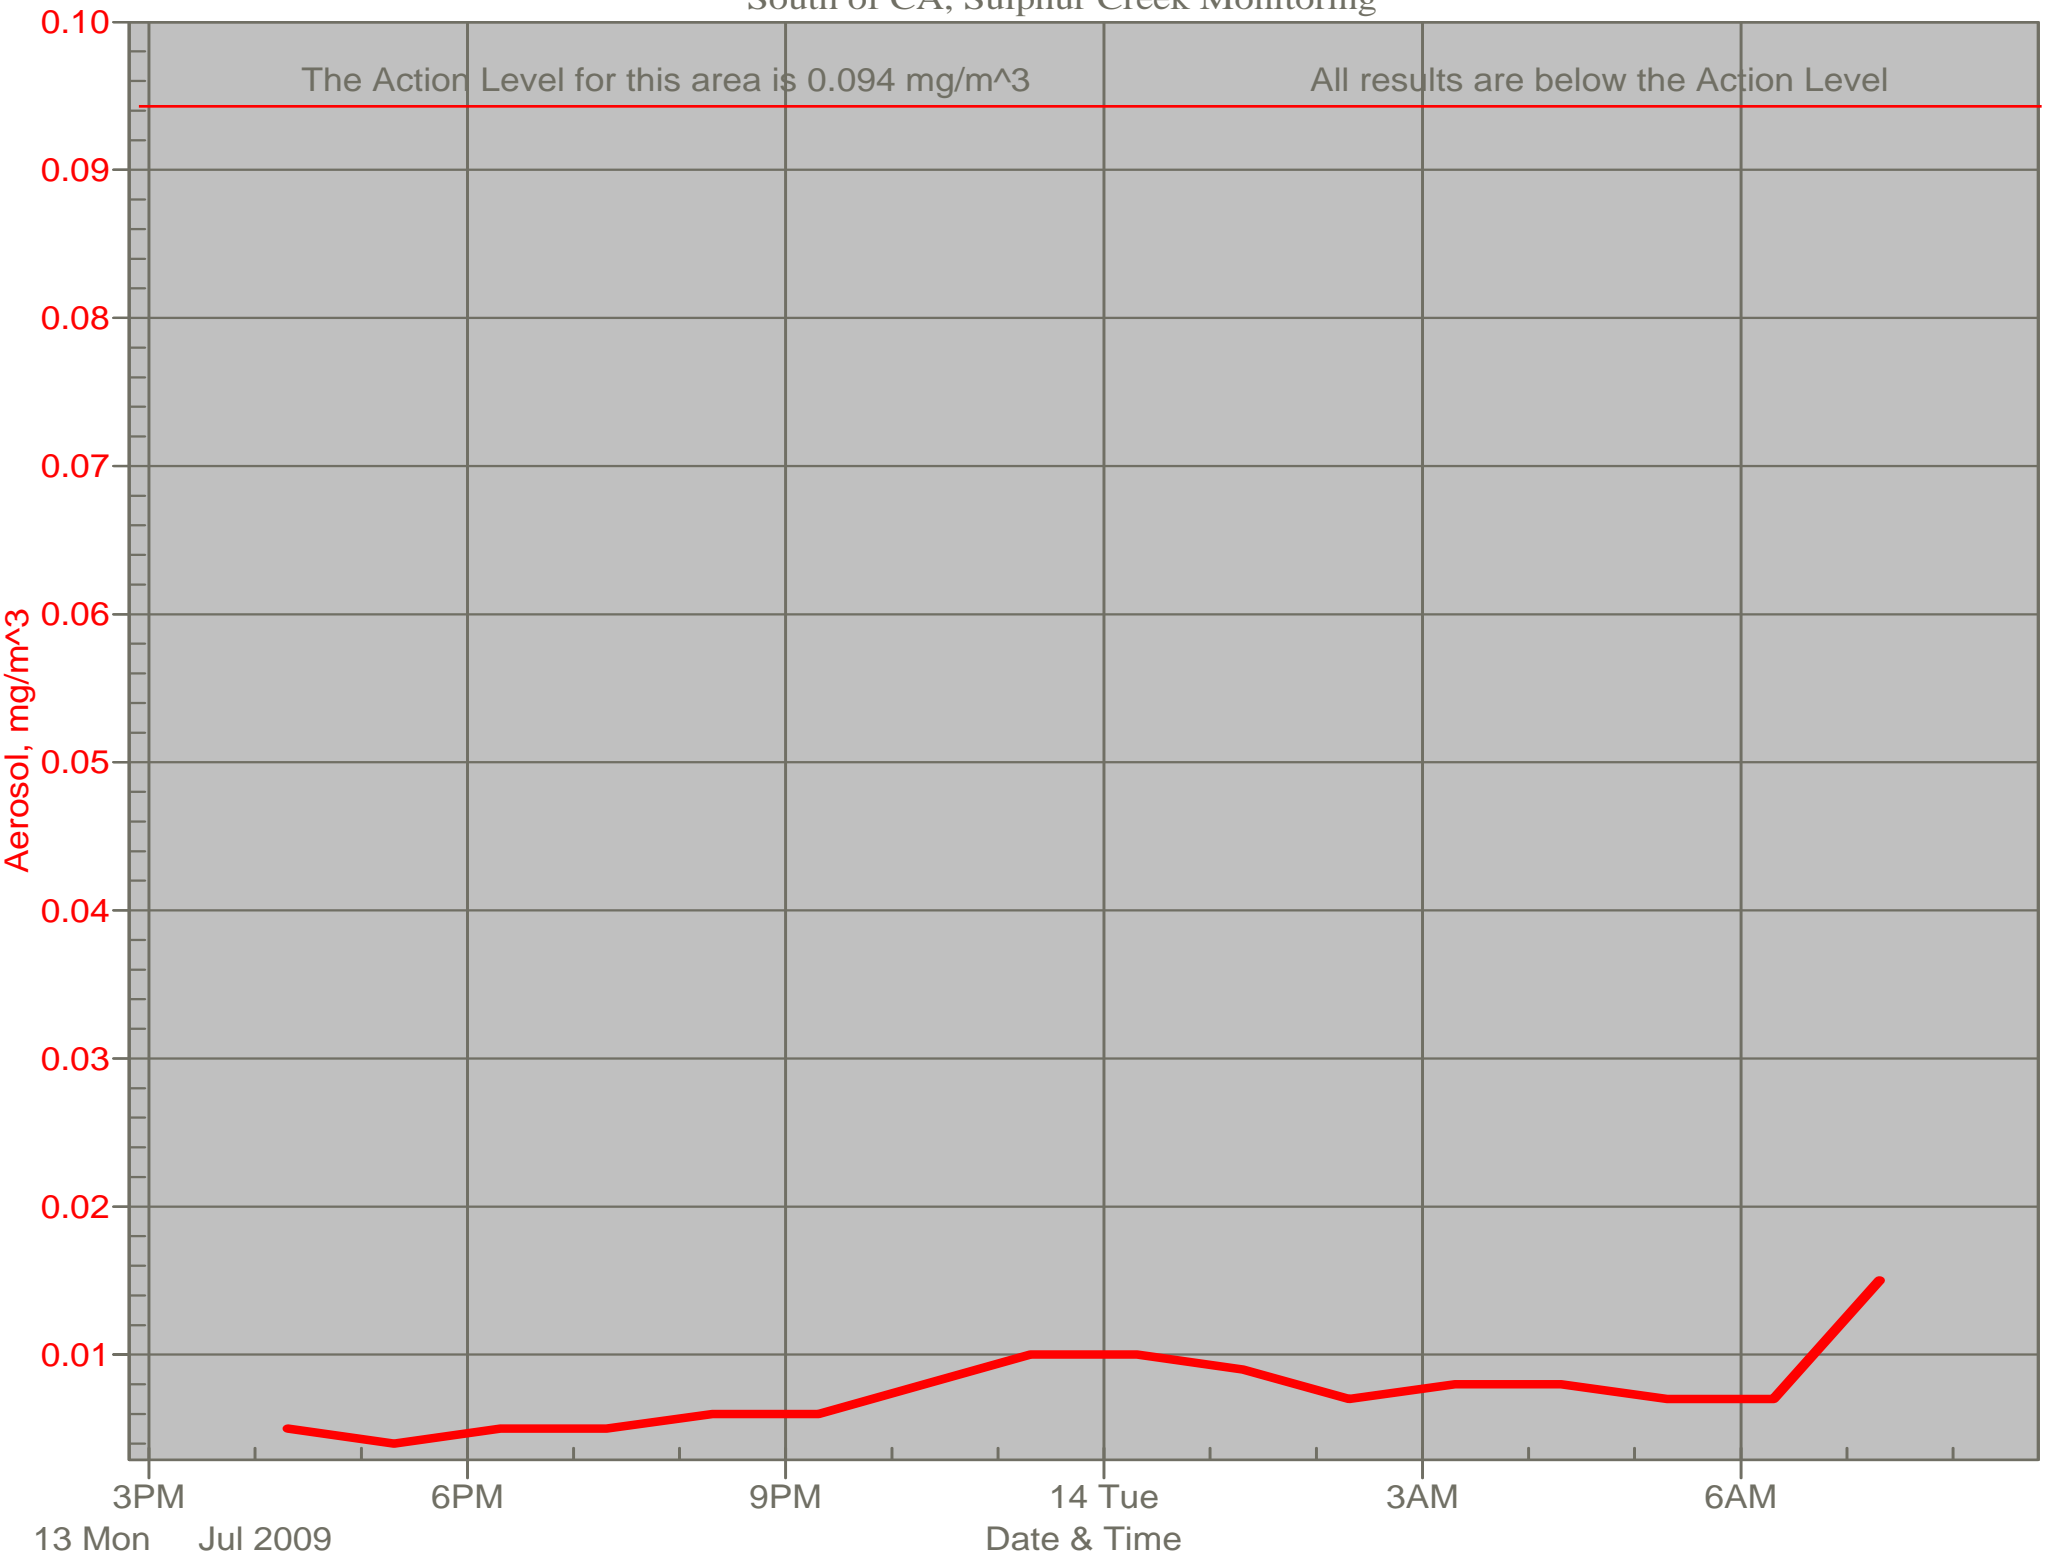

# Air Monitor 1 Non-Working Hours

East of CA, Downwind of CA Material

# Air Monitor 2 Non-Working Hours

South of CA, Sulphur Creek Monitoring

# Air Monitor 4 Non-Working Hours

Southwest of CA, Upwind of Site