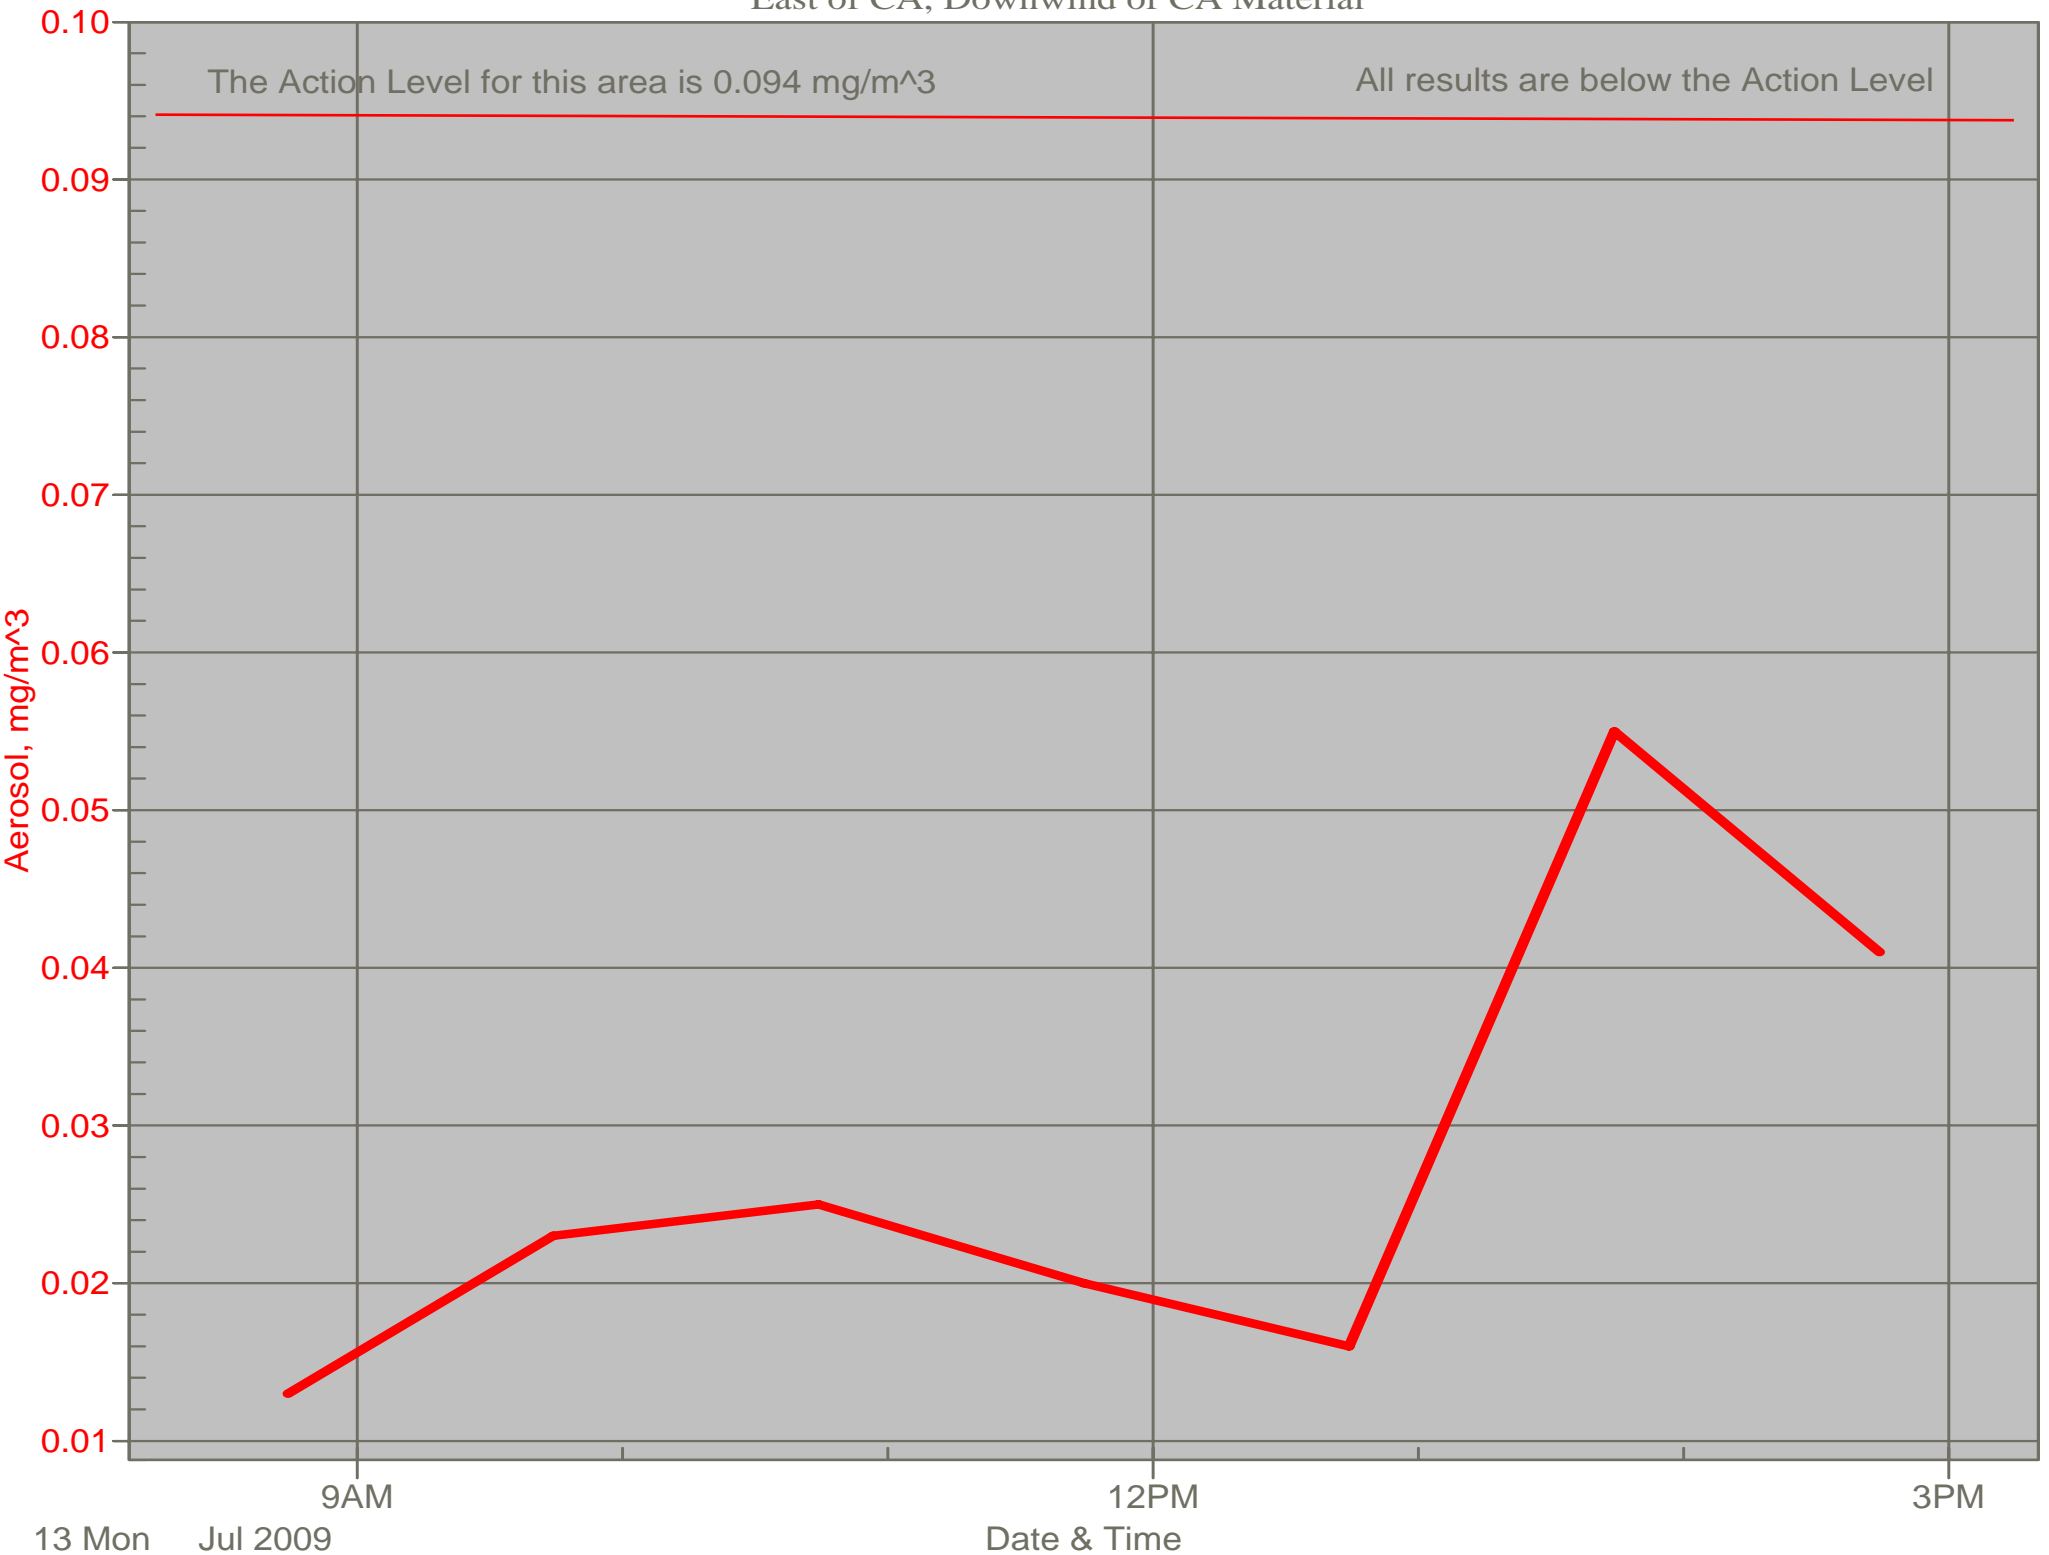

Air Monitor 1

East of CA, Downwind of CA Material

Air Monitor 2

South of CA, Sulphur Creek Monitoring

Air Monitor 4

Southwest of CA, Upwind of Site Activities