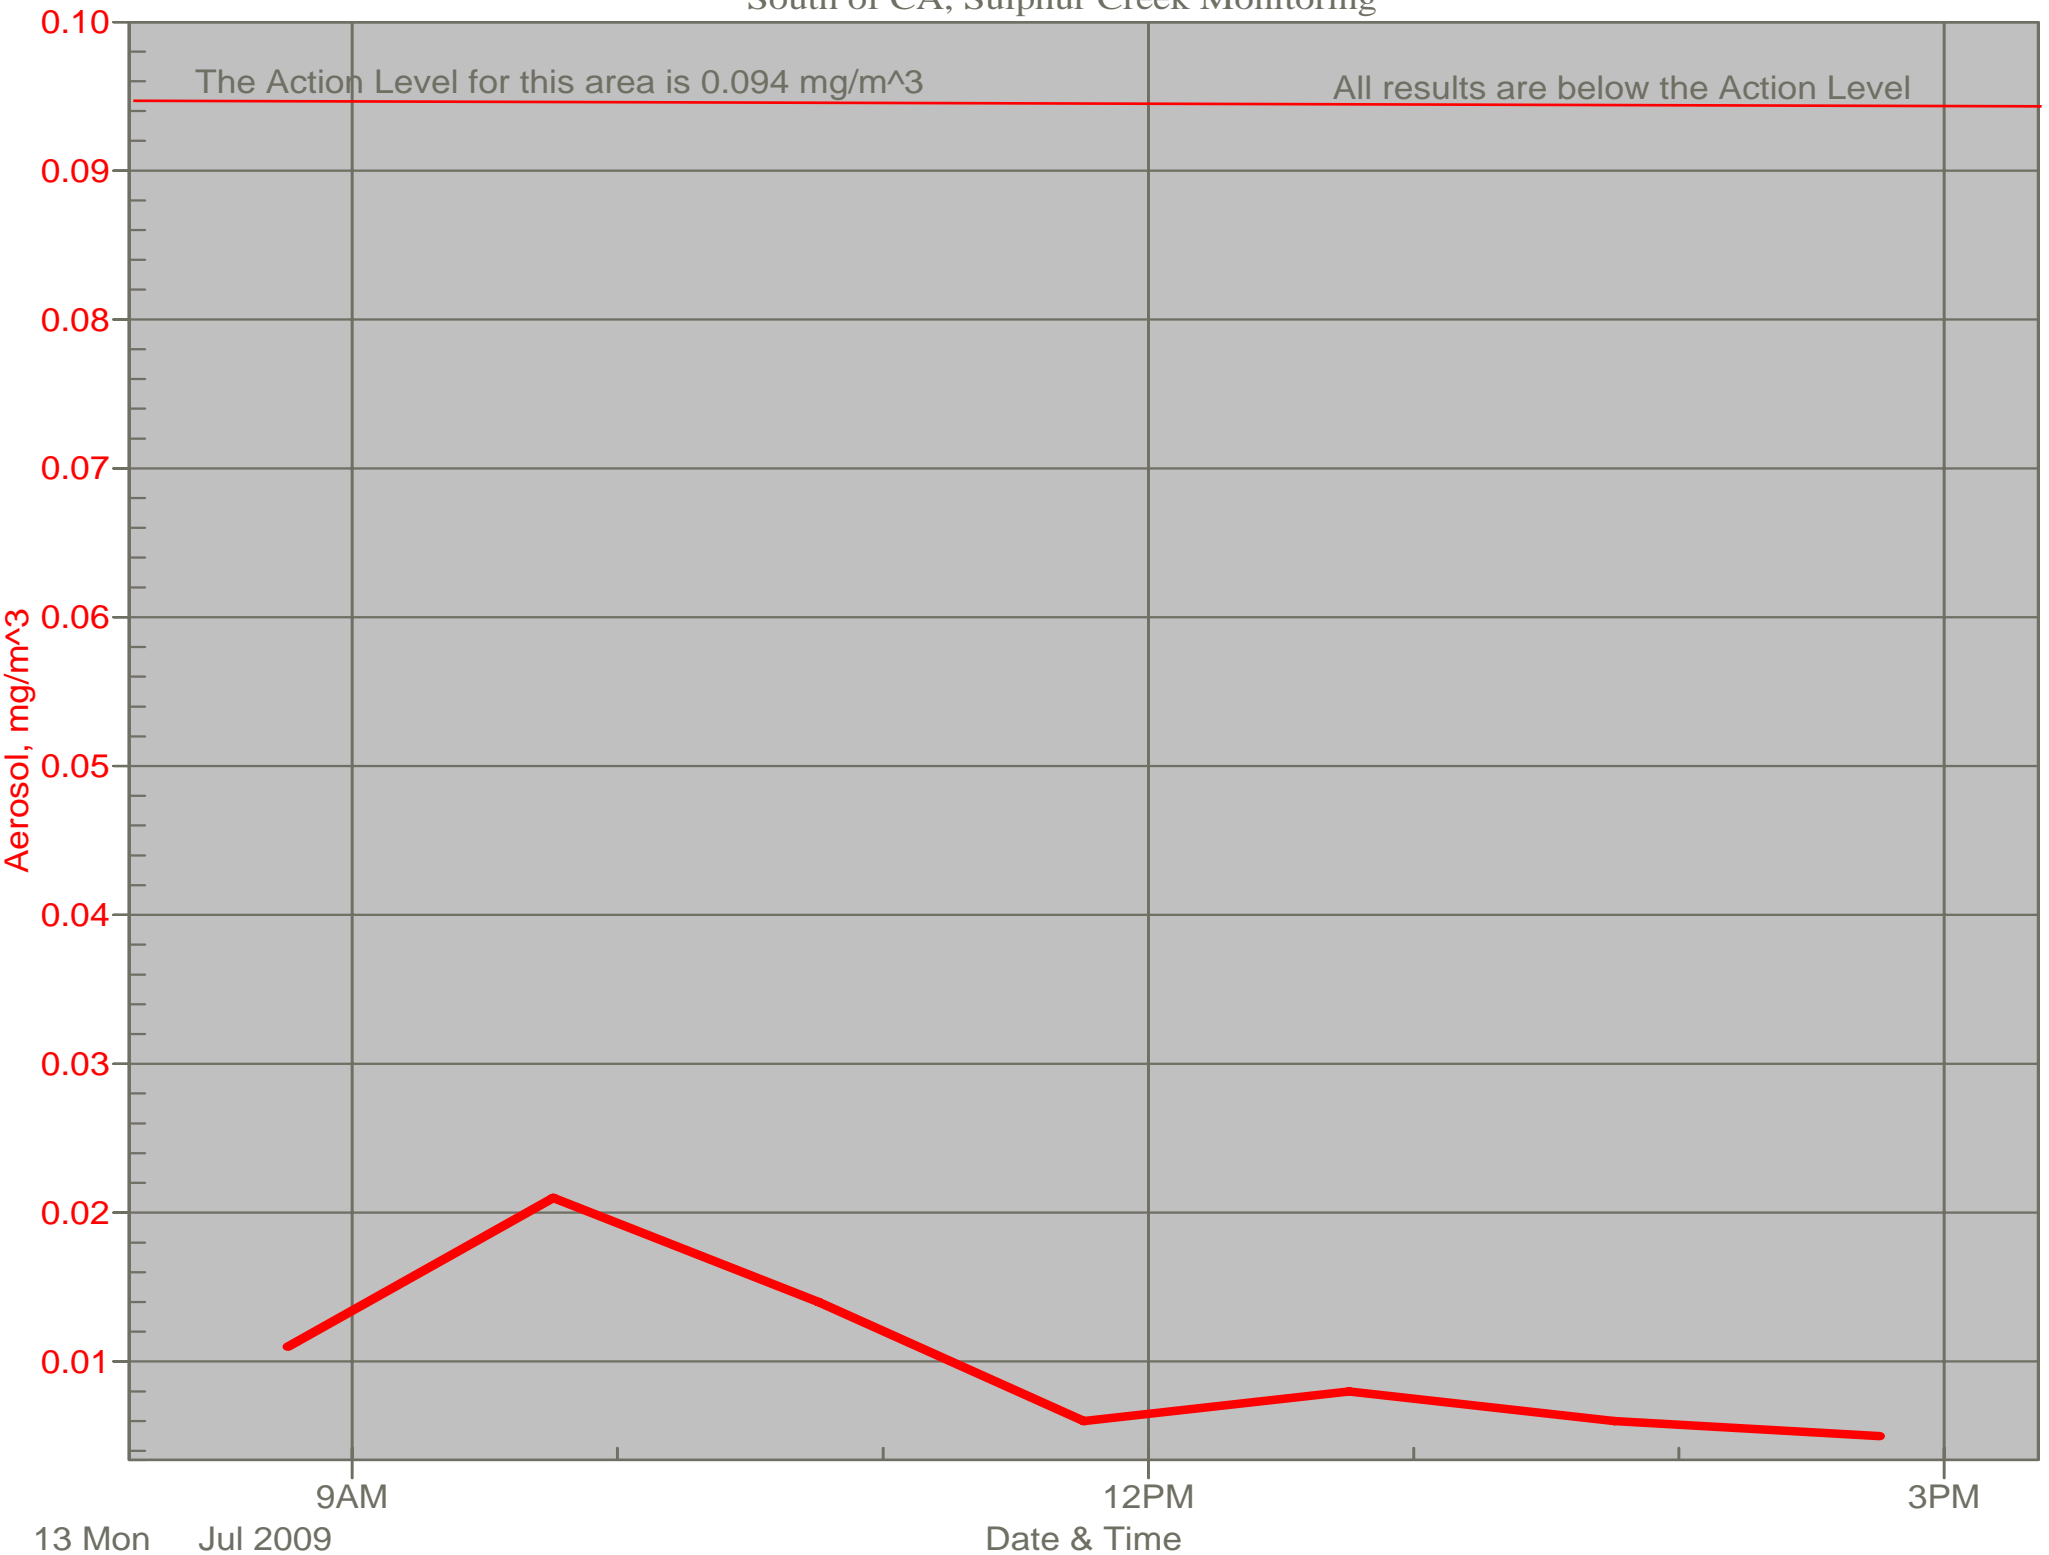

Air Monitor 1

East of CA, Downwind of CA Material

Air Monitor 2

South of CA, Sulphur Creek Monitoring

Air Monitor 4

Southwest of CA, Upwind of Site Activities