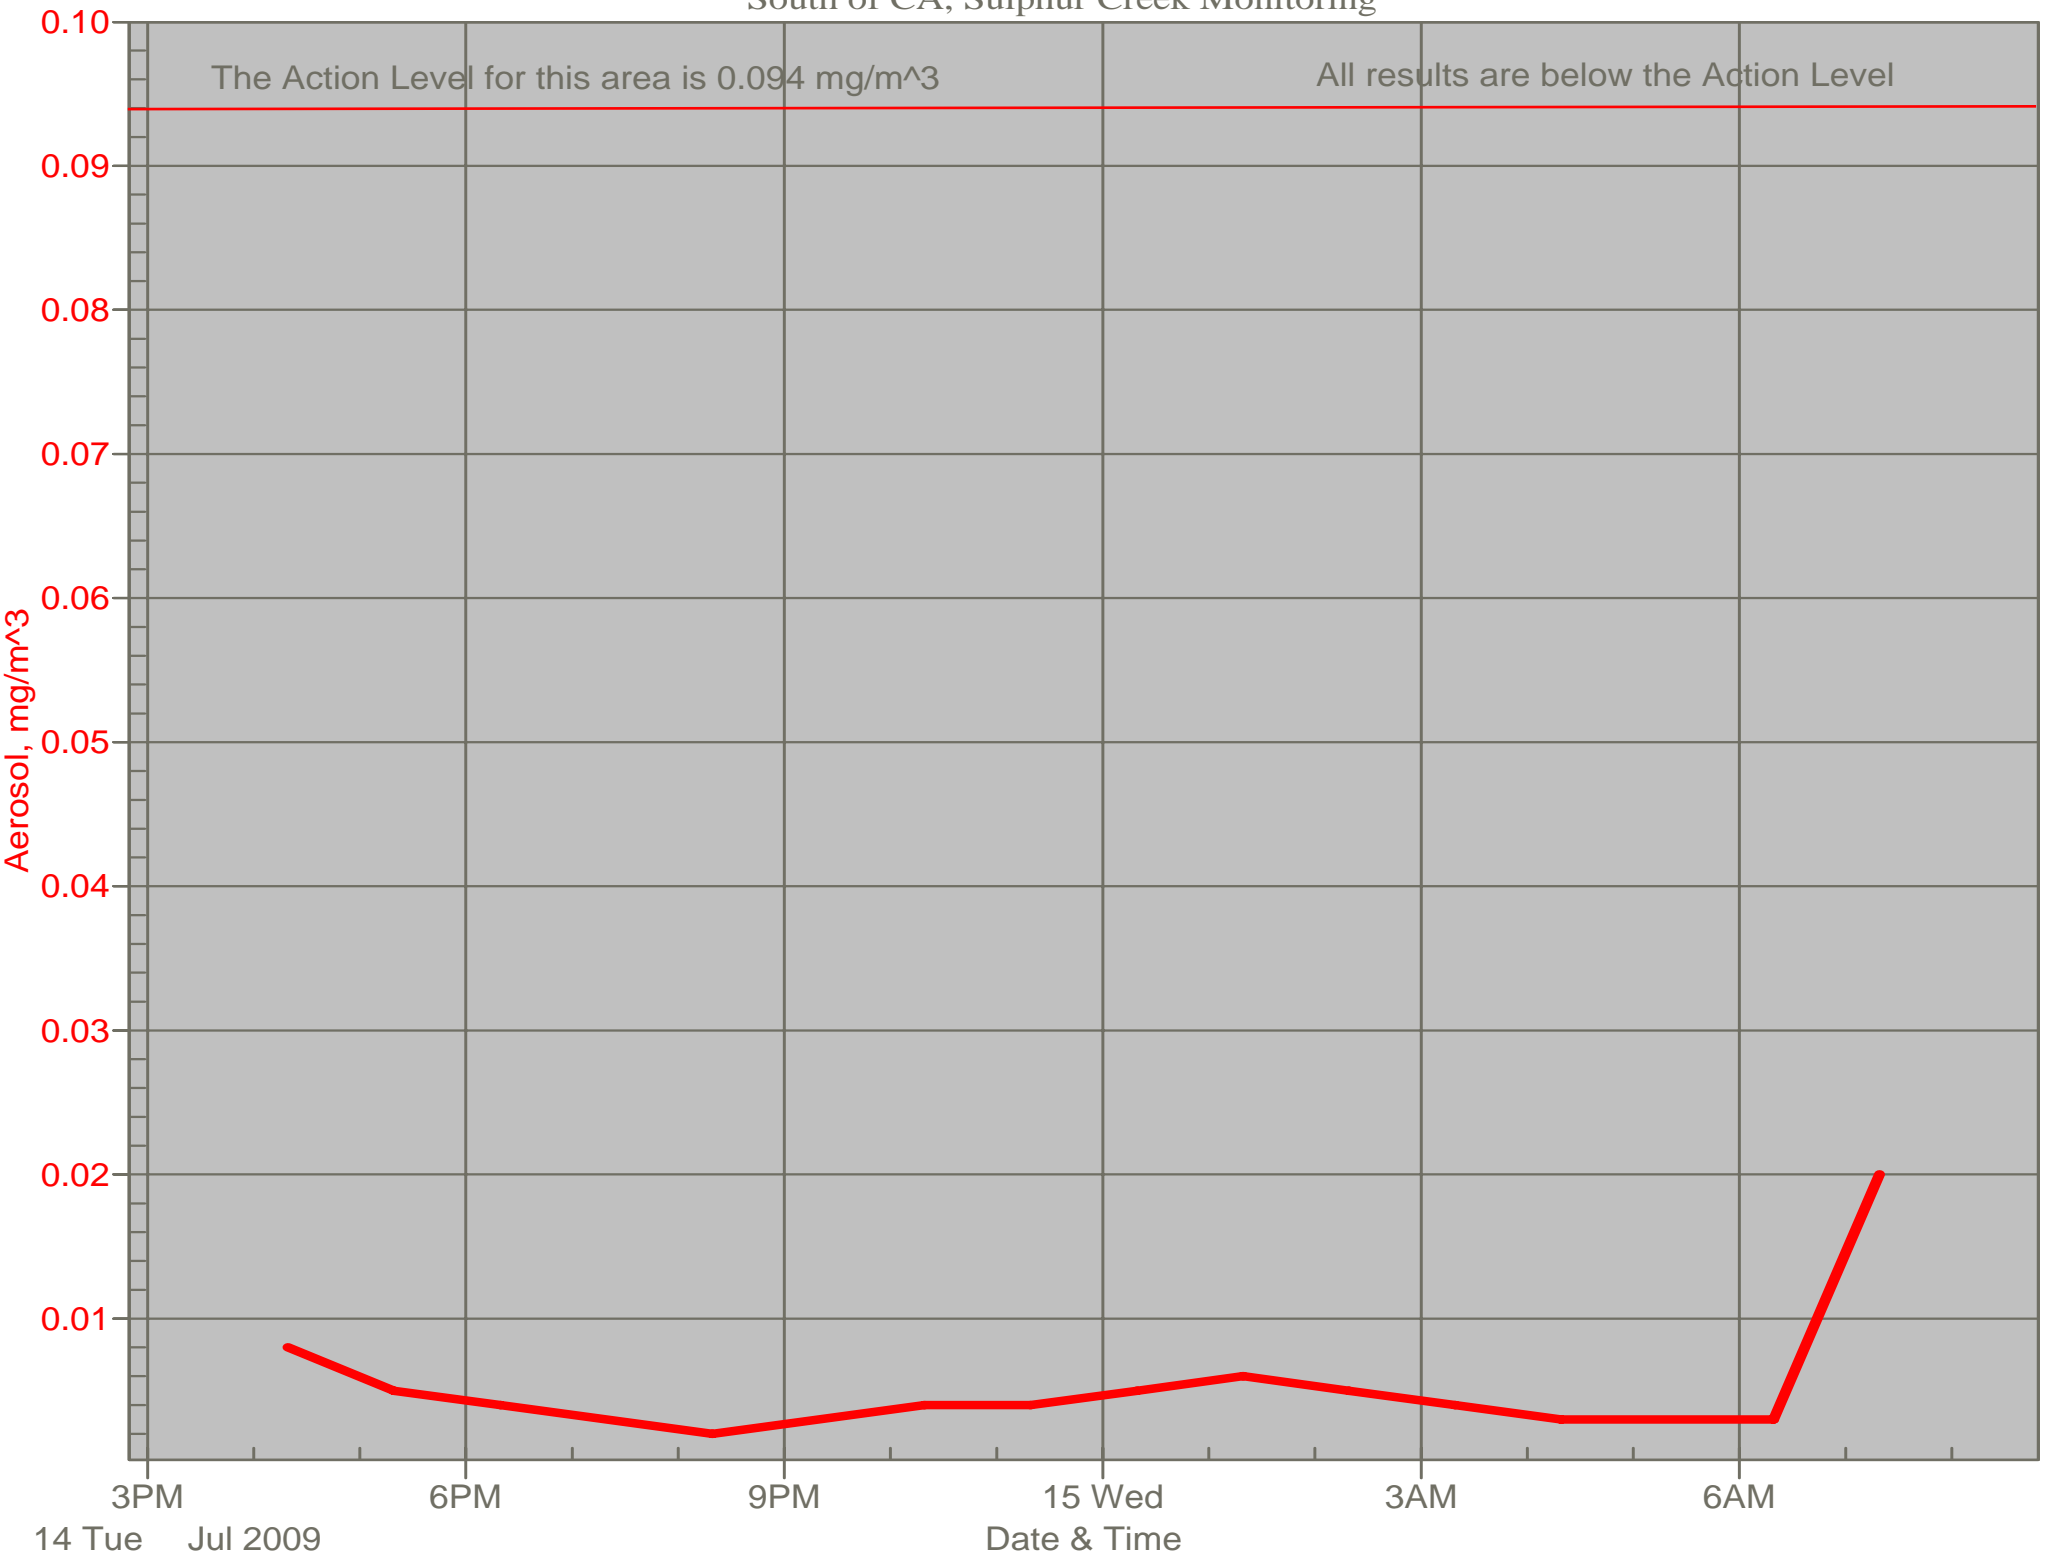

# Air Monitor 1 Non-Working Hours

East of CA, Downwind of CA Material

# Air Monitor 2 Non-Working Hours

South of CA, Sulphur Creek Monitoring

# Air Monitor 4 Non-Working Hours

Southwest of CA, Upwind of Site