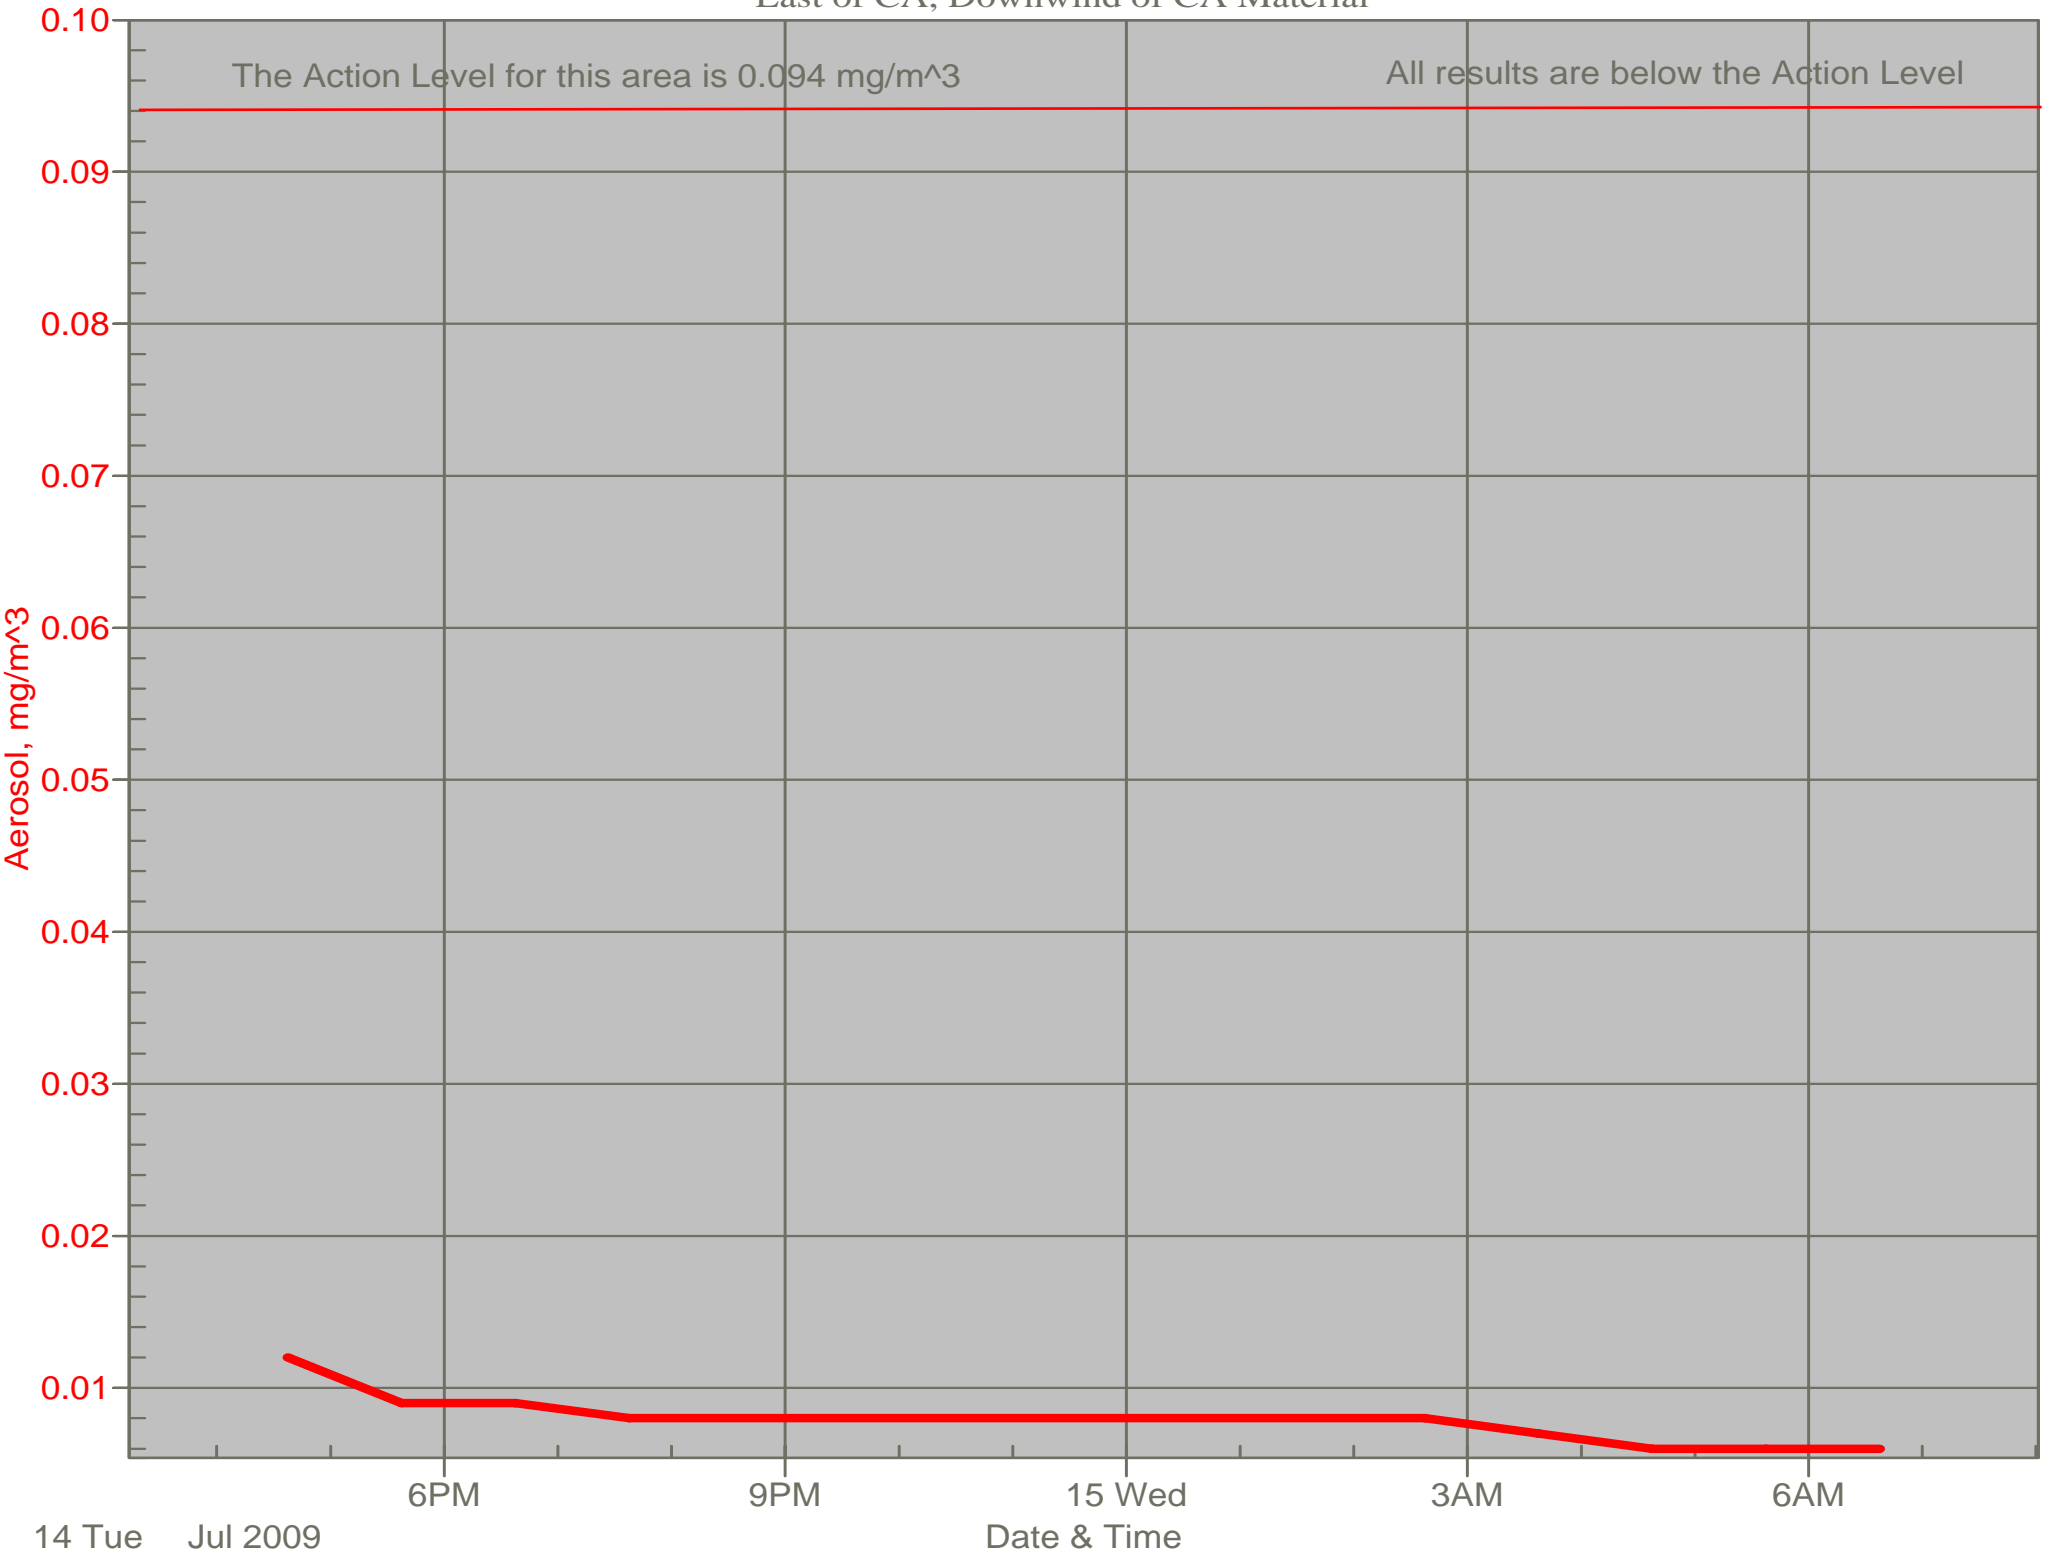

# Air Monitor 1 Non-Working Hours

East of CA, Downwind of CA Material

# Air Monitor 2 Non-Working Hours

South of CA, Sulphur Creek Monitoring

# Air Monitor 4 Non-Working Hours

Southwest of CA, Upwind of Site