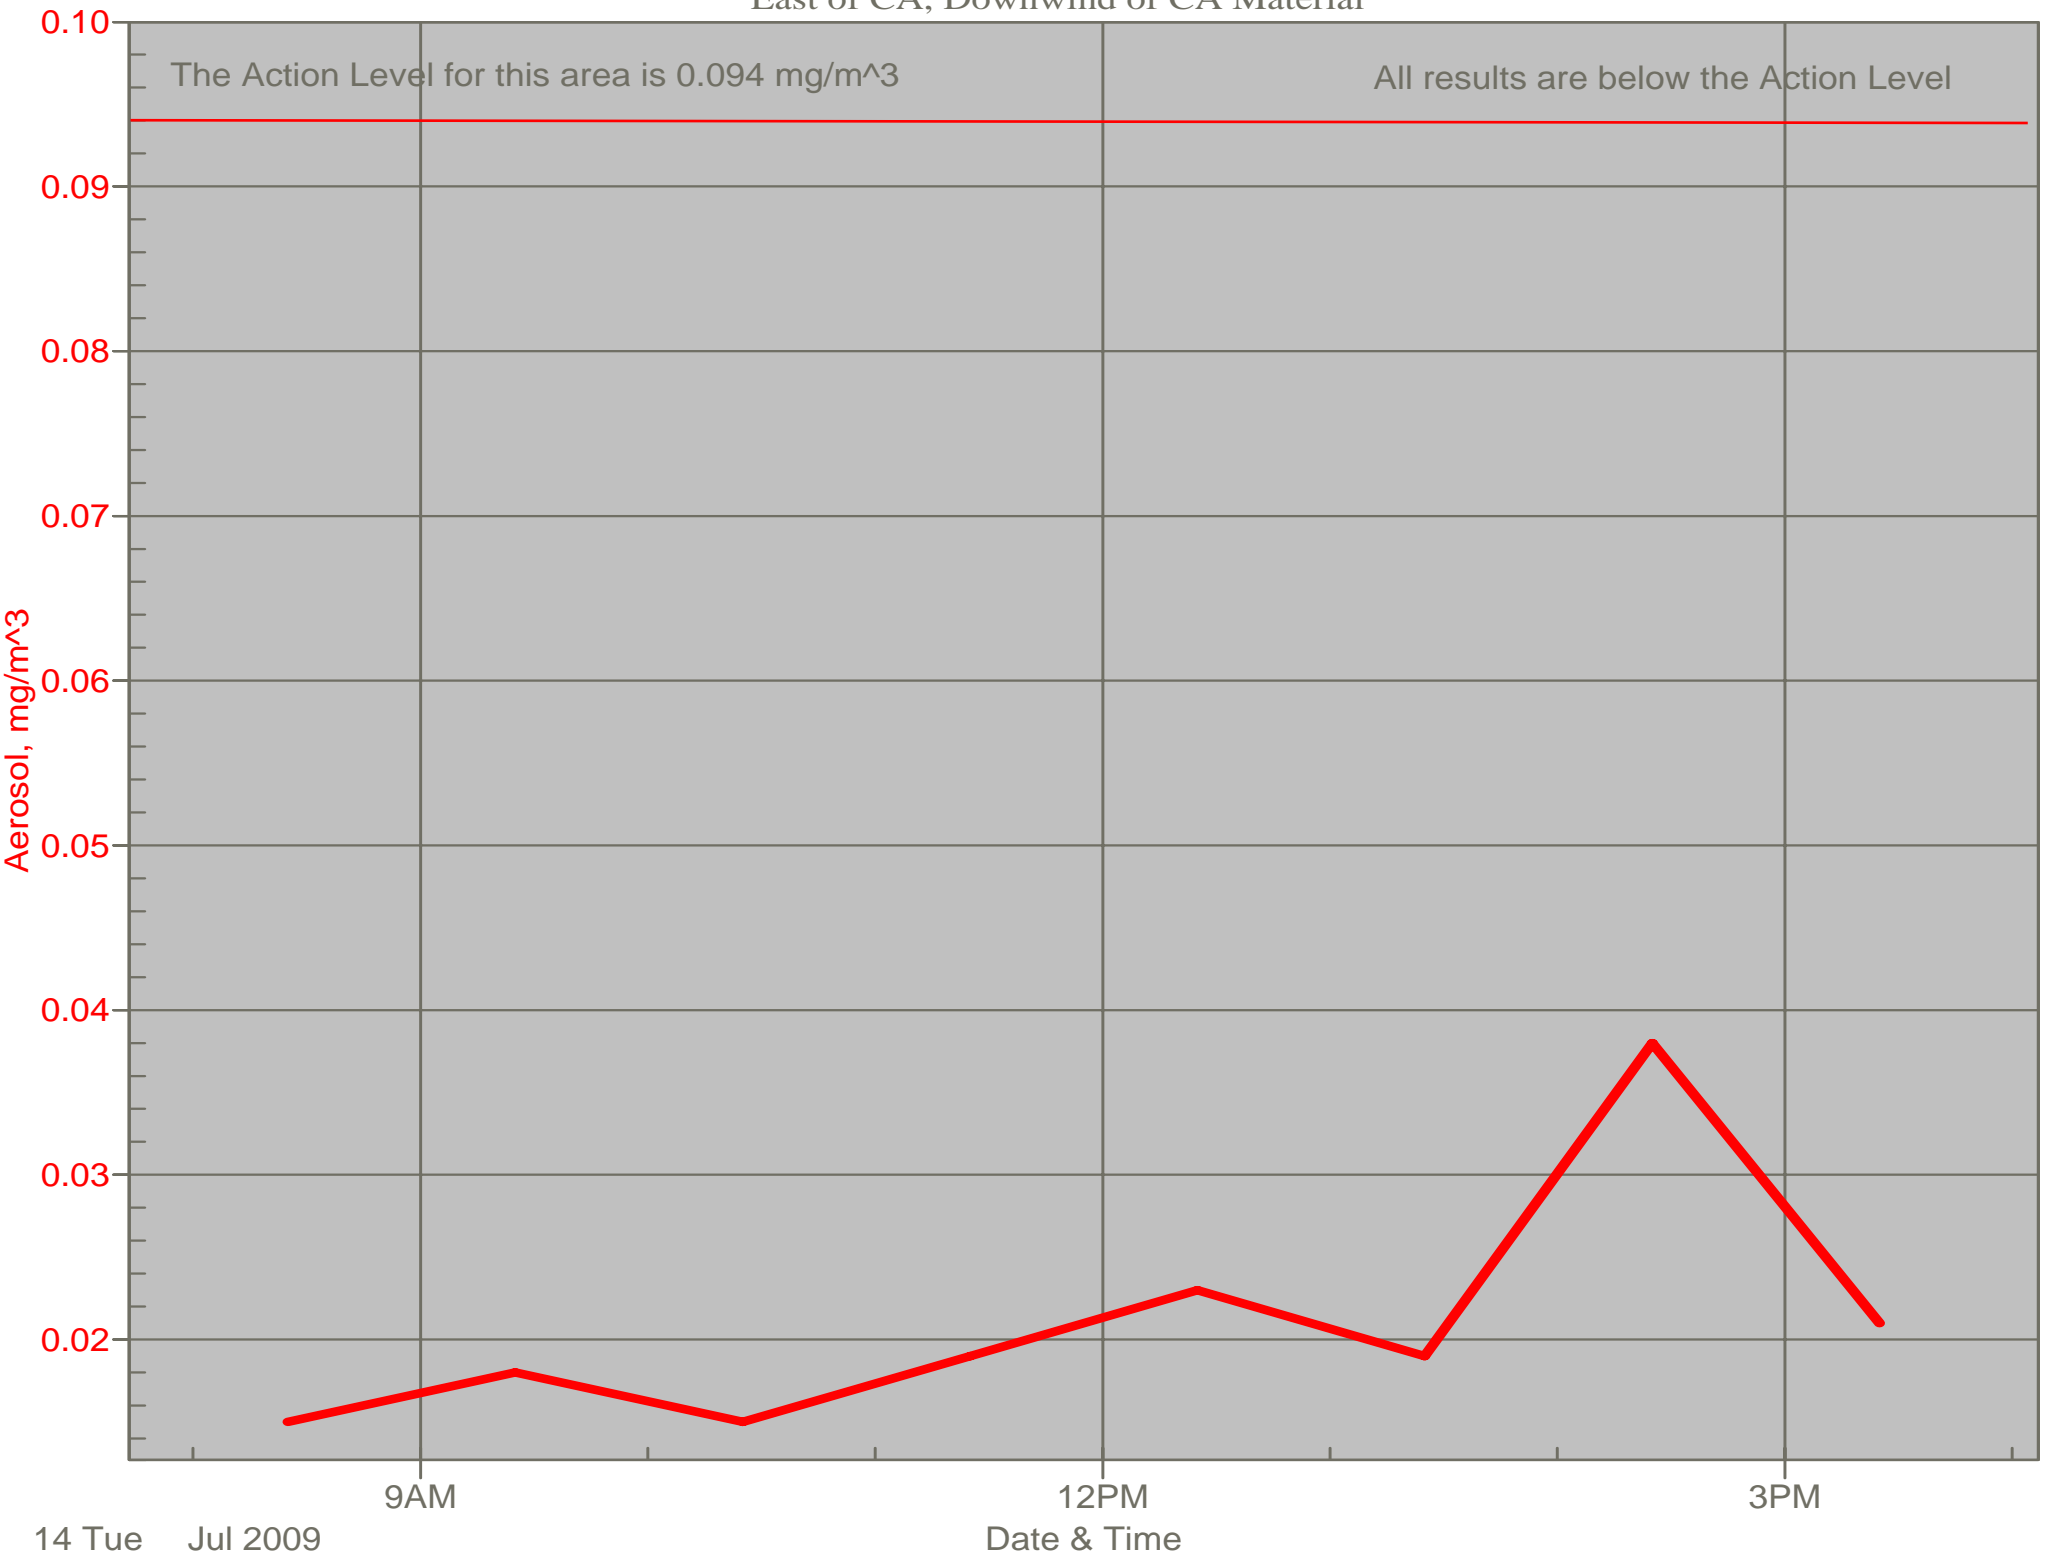

# Air Monitor 1

East of CA, Downwind of CA Material

# Air Monitor 2

South of CA, Sulphur Creek Monitoring

# Air Monitor 4

Southwest of CA, Upwind of Site Activities