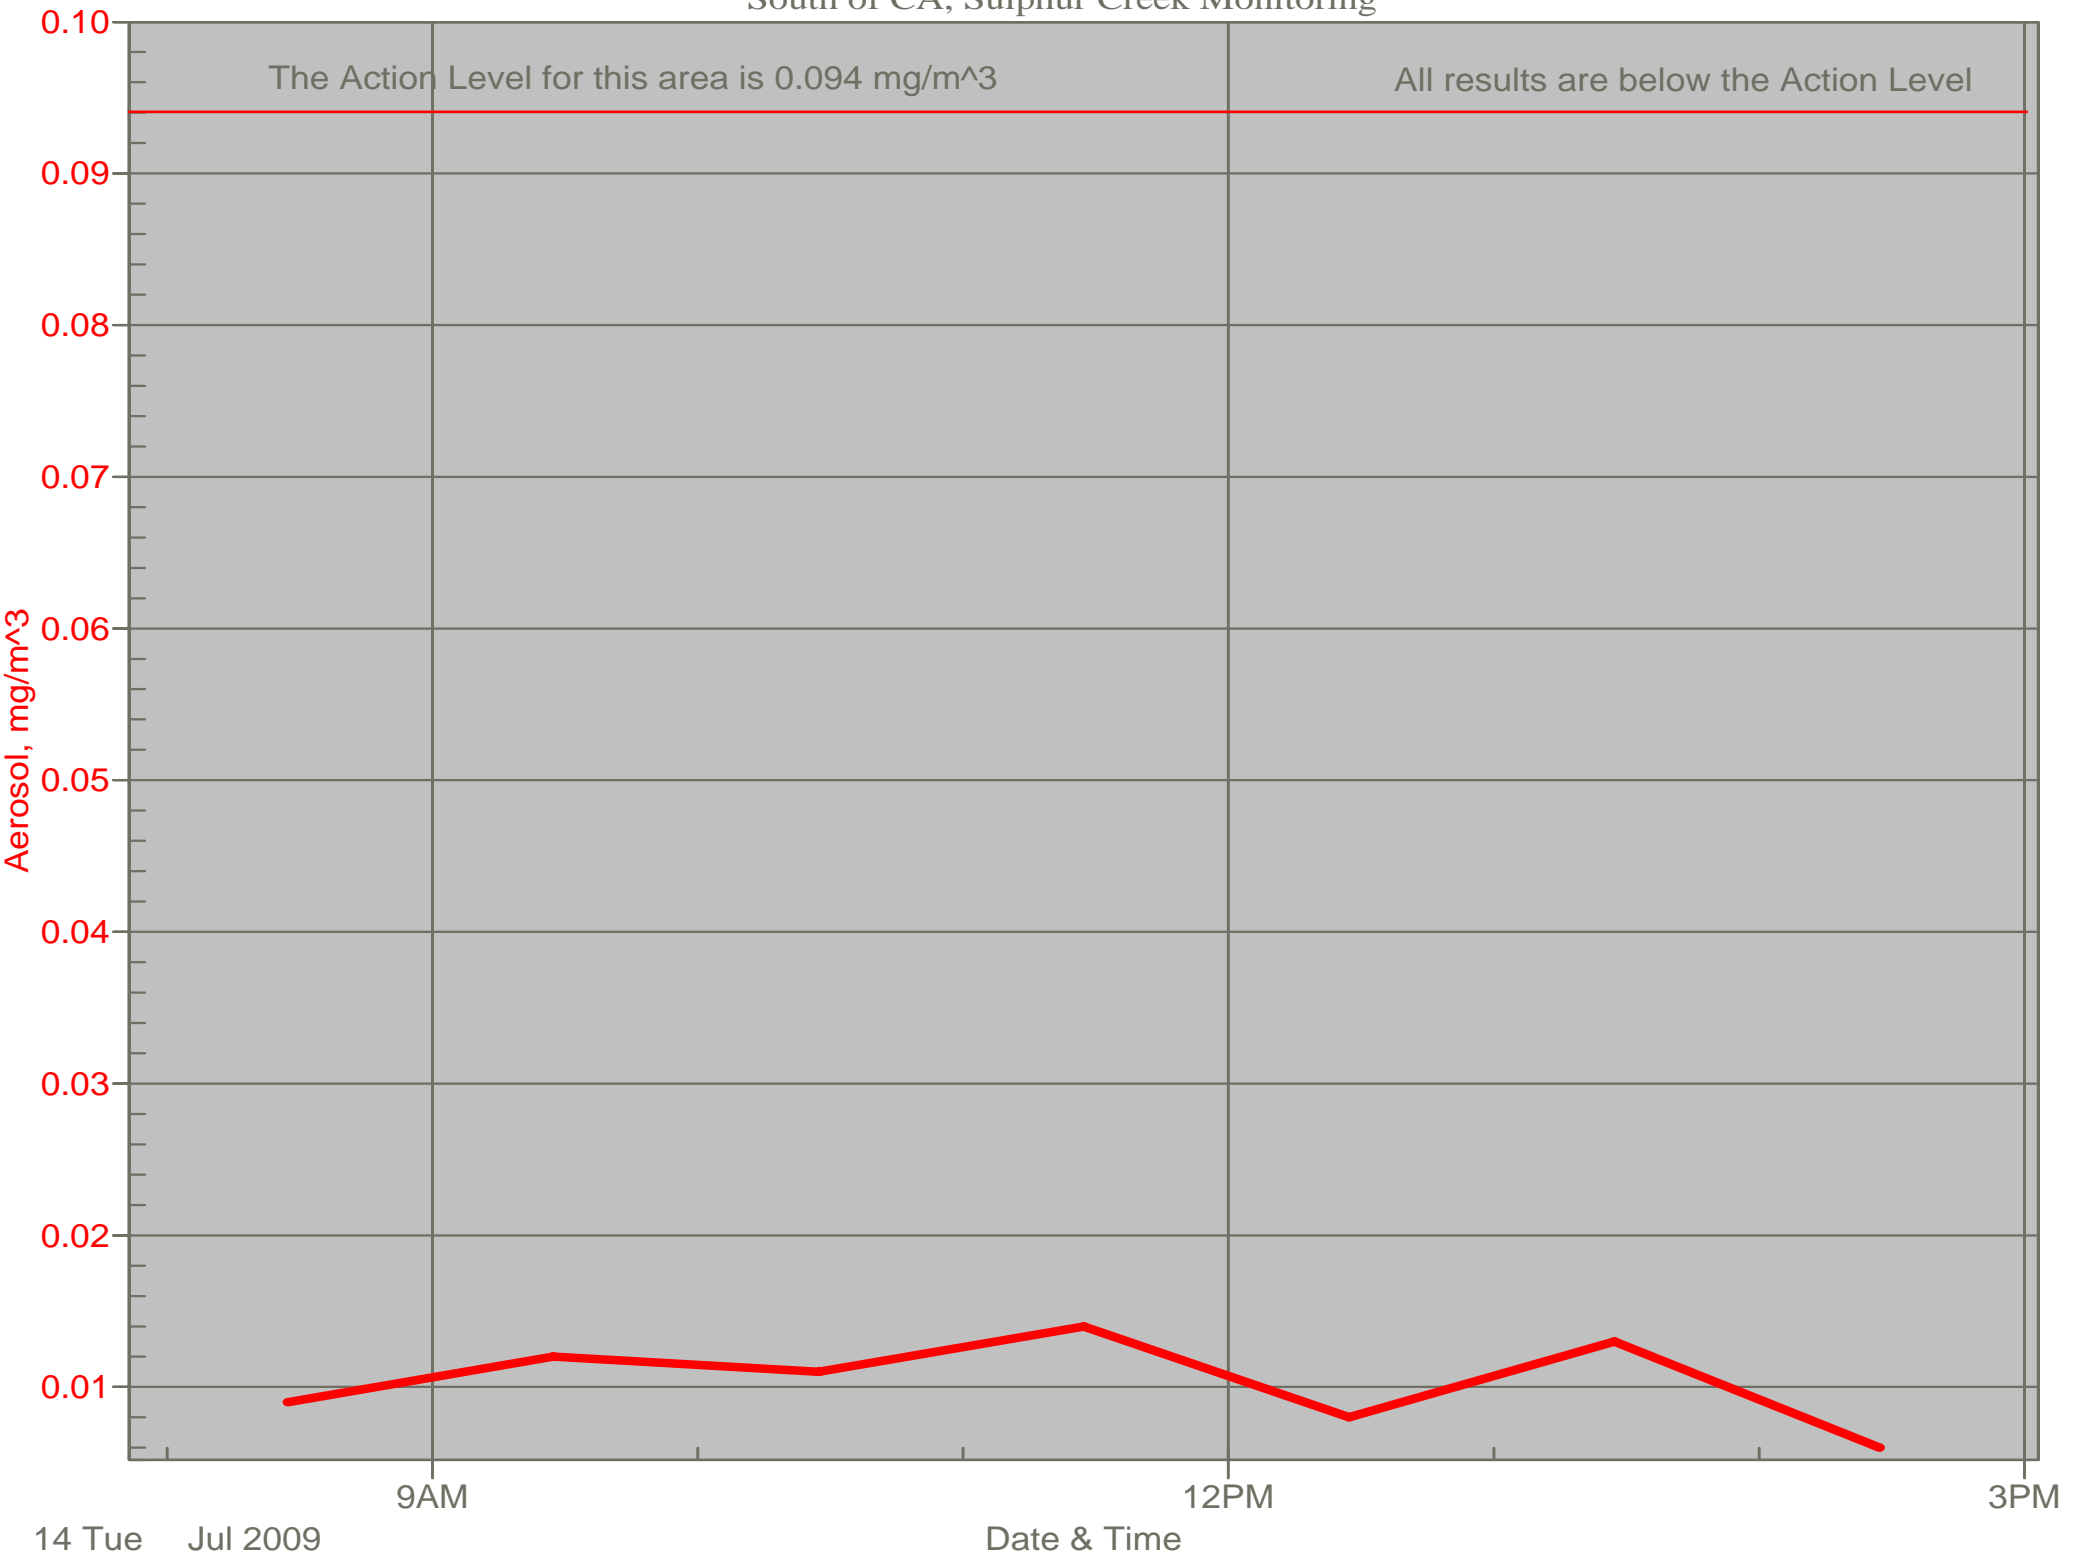

# Air Monitor 1

East of CA, Downwind of CA Material

# Air Monitor 2

South of CA, Sulphur Creek Monitoring

# Air Monitor 4

Southwest of CA, Upwind of Site Activities