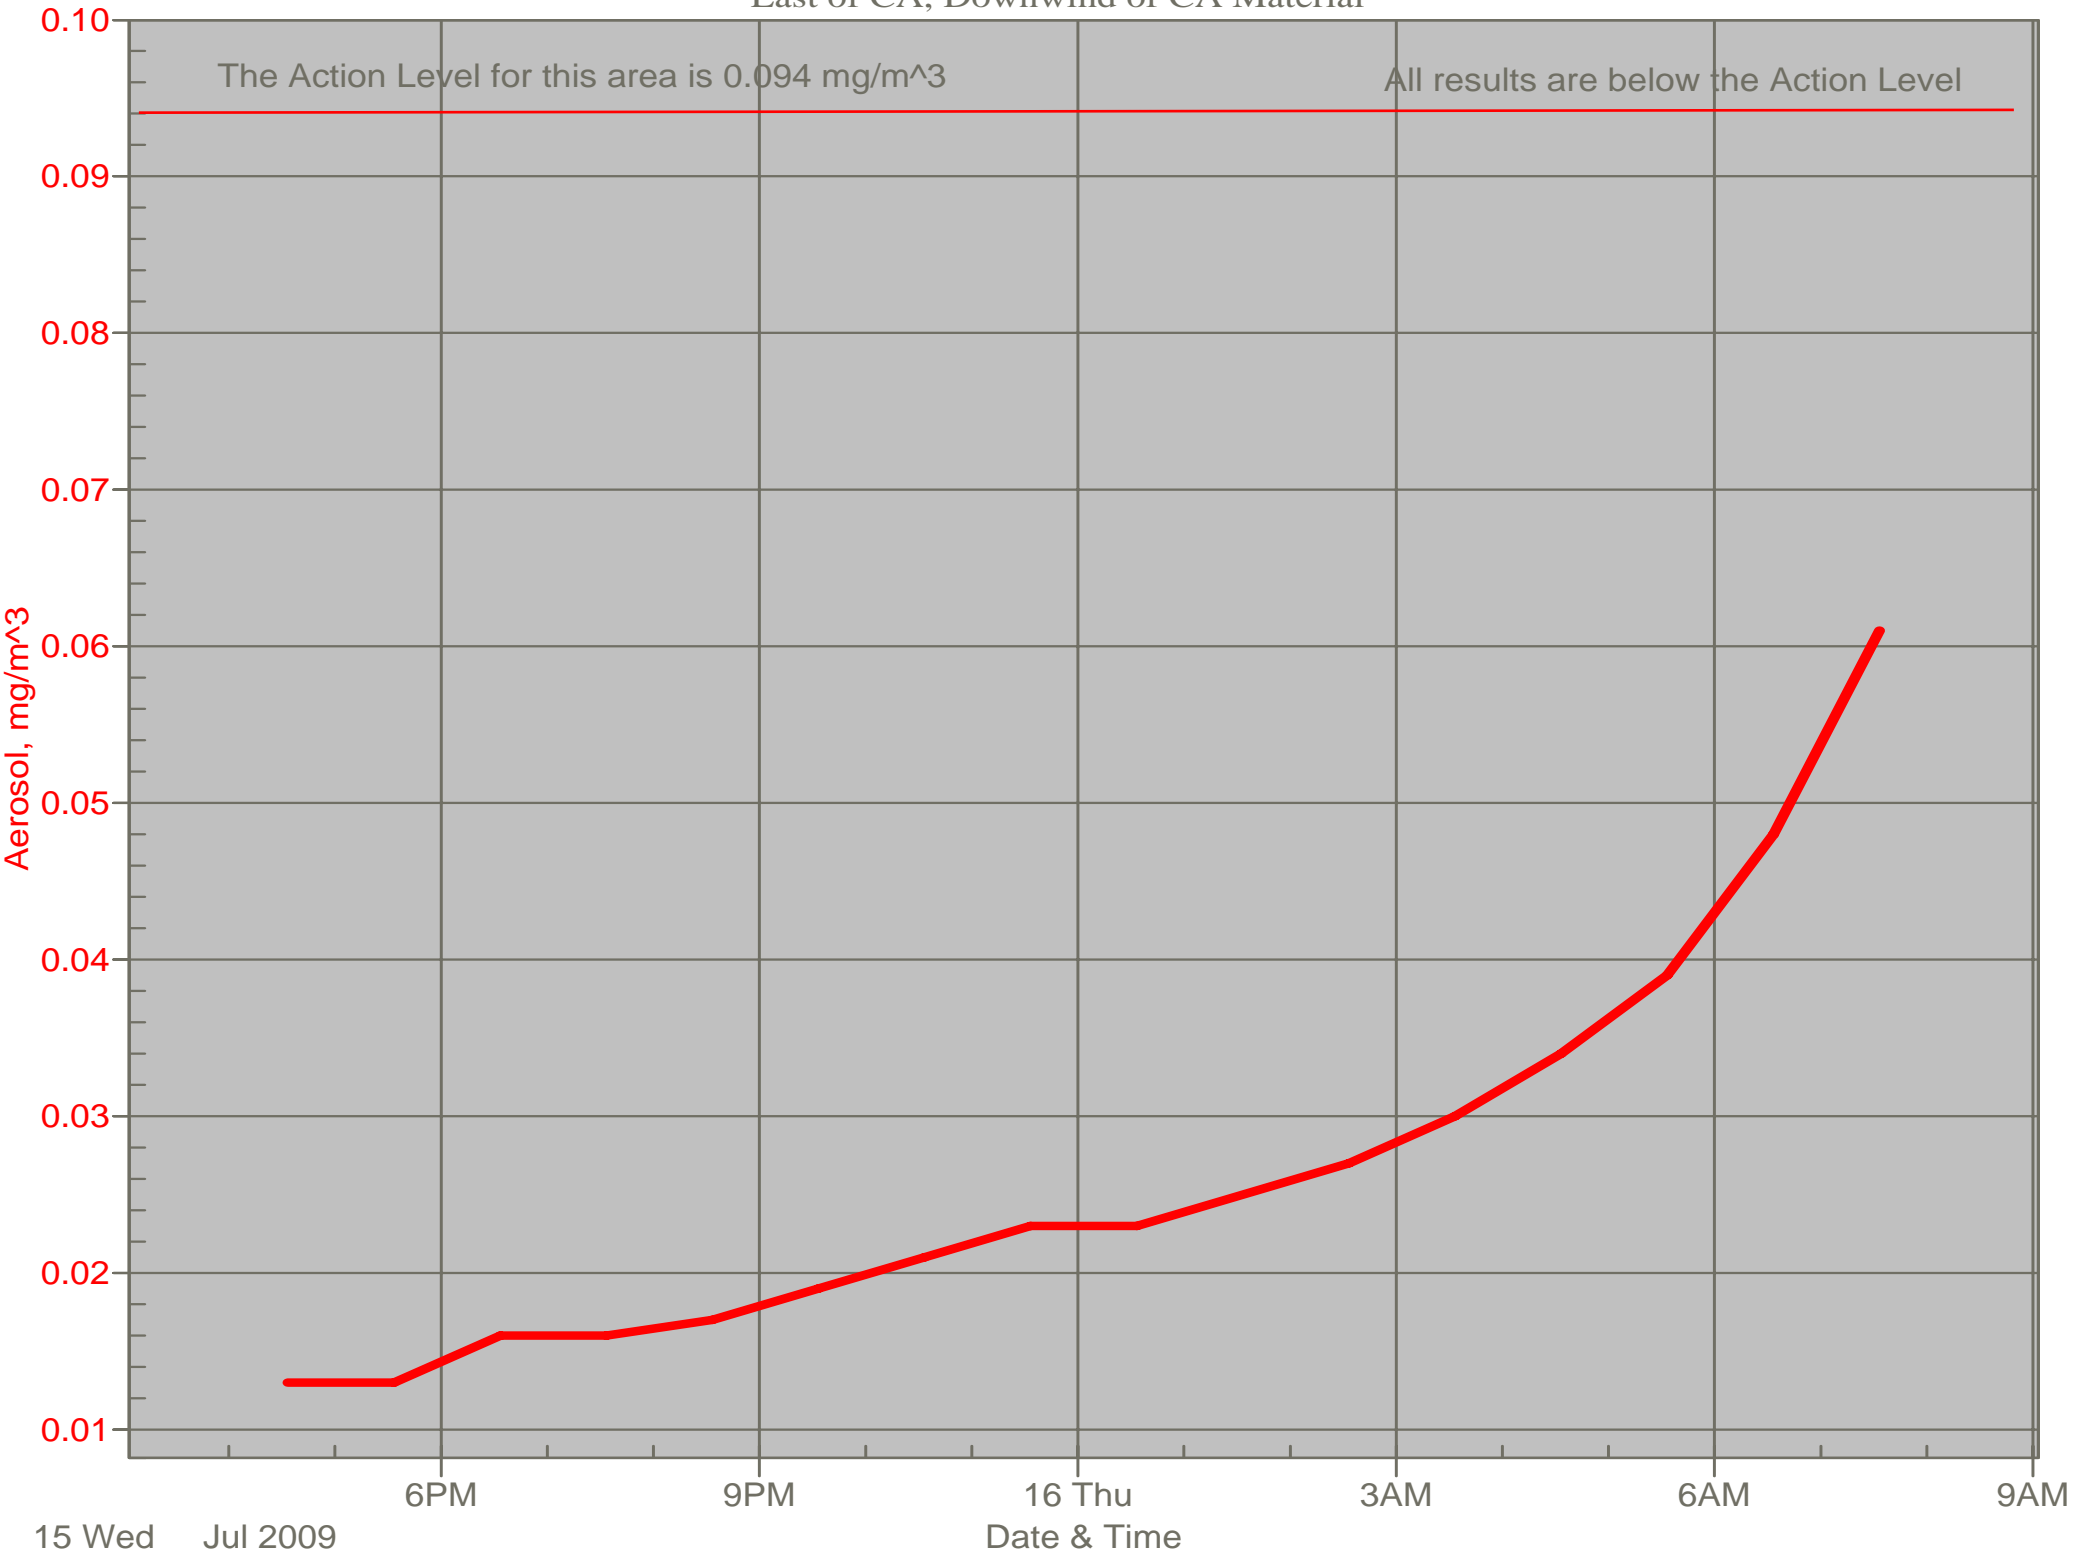

Air Monitor 1 Non-Working Hours

East of CA, Downwind of CA Material

Air Monitor 2 Non-Working Hours

South of CA, Sulphur Creek Monitoring

Air Monitor 3 Non-Working Hours

East of Area H, Downwind of Area H

Air Monitor 4 Non-Working Hours

Southwest of CA, Upwind of Site