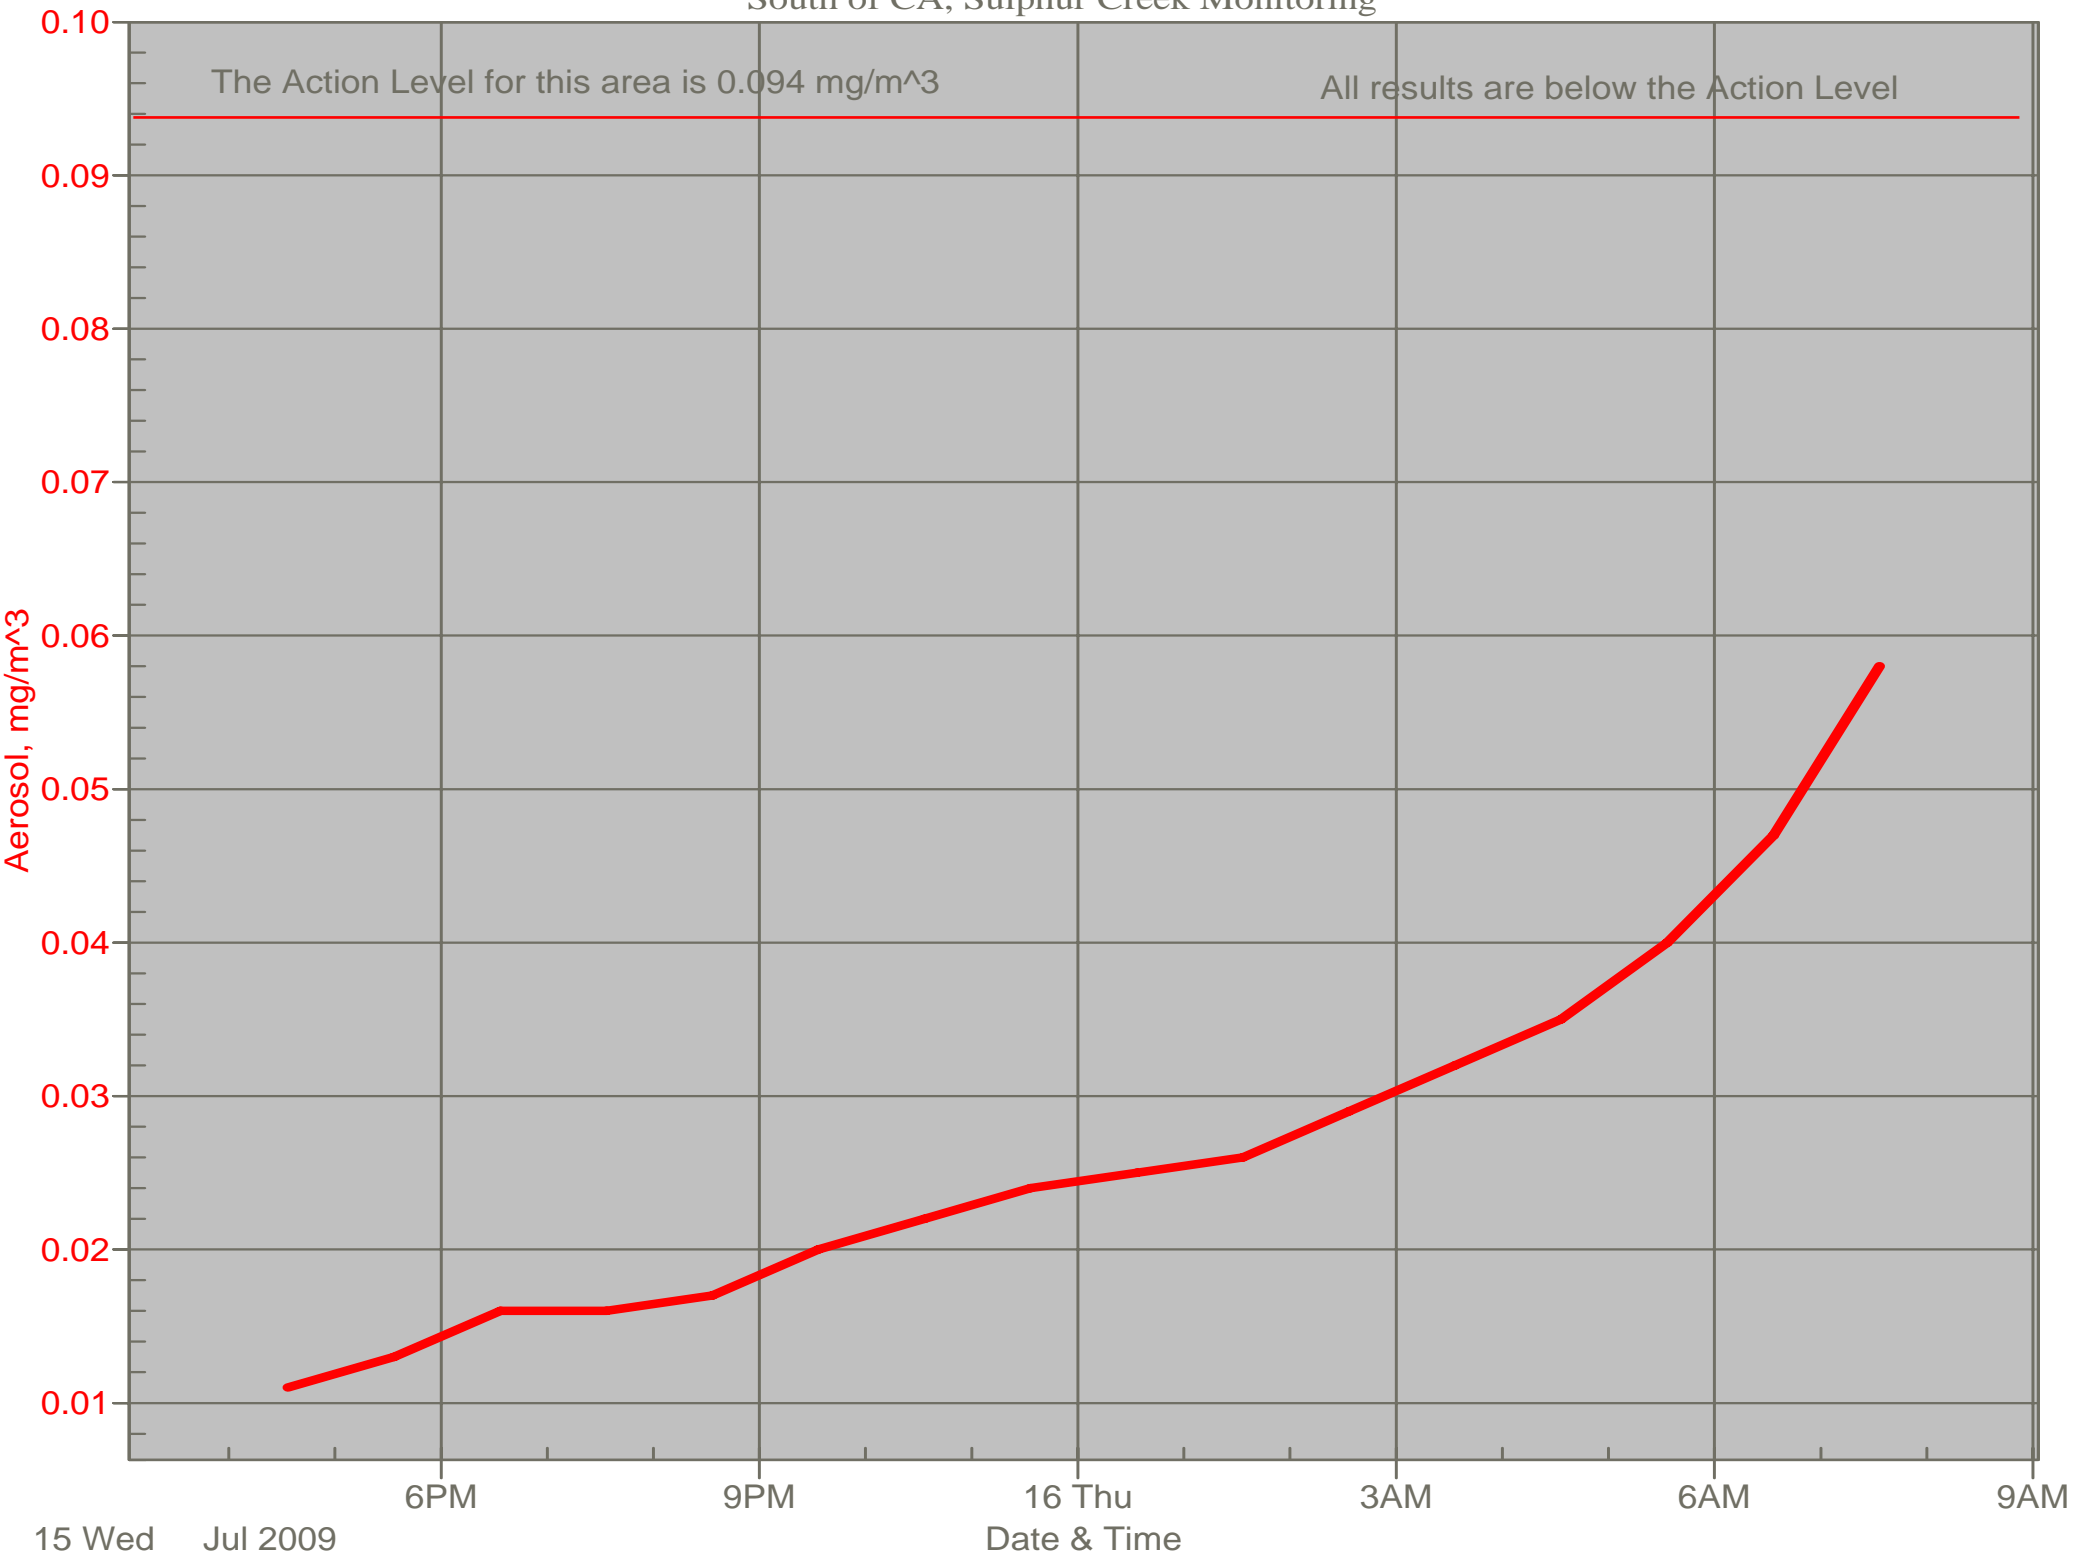

Air Monitor 1 Non-Working Hours

East of CA, Downwind of CA Material

Air Monitor 2 Non-Working Hours

South of CA, Sulphur Creek Monitoring

Air Monitor 3 Non-Working Hours

East of Area H, Downwind of Area H

Air Monitor 4 Non-Working Hours

Southwest of CA, Upwind of Site