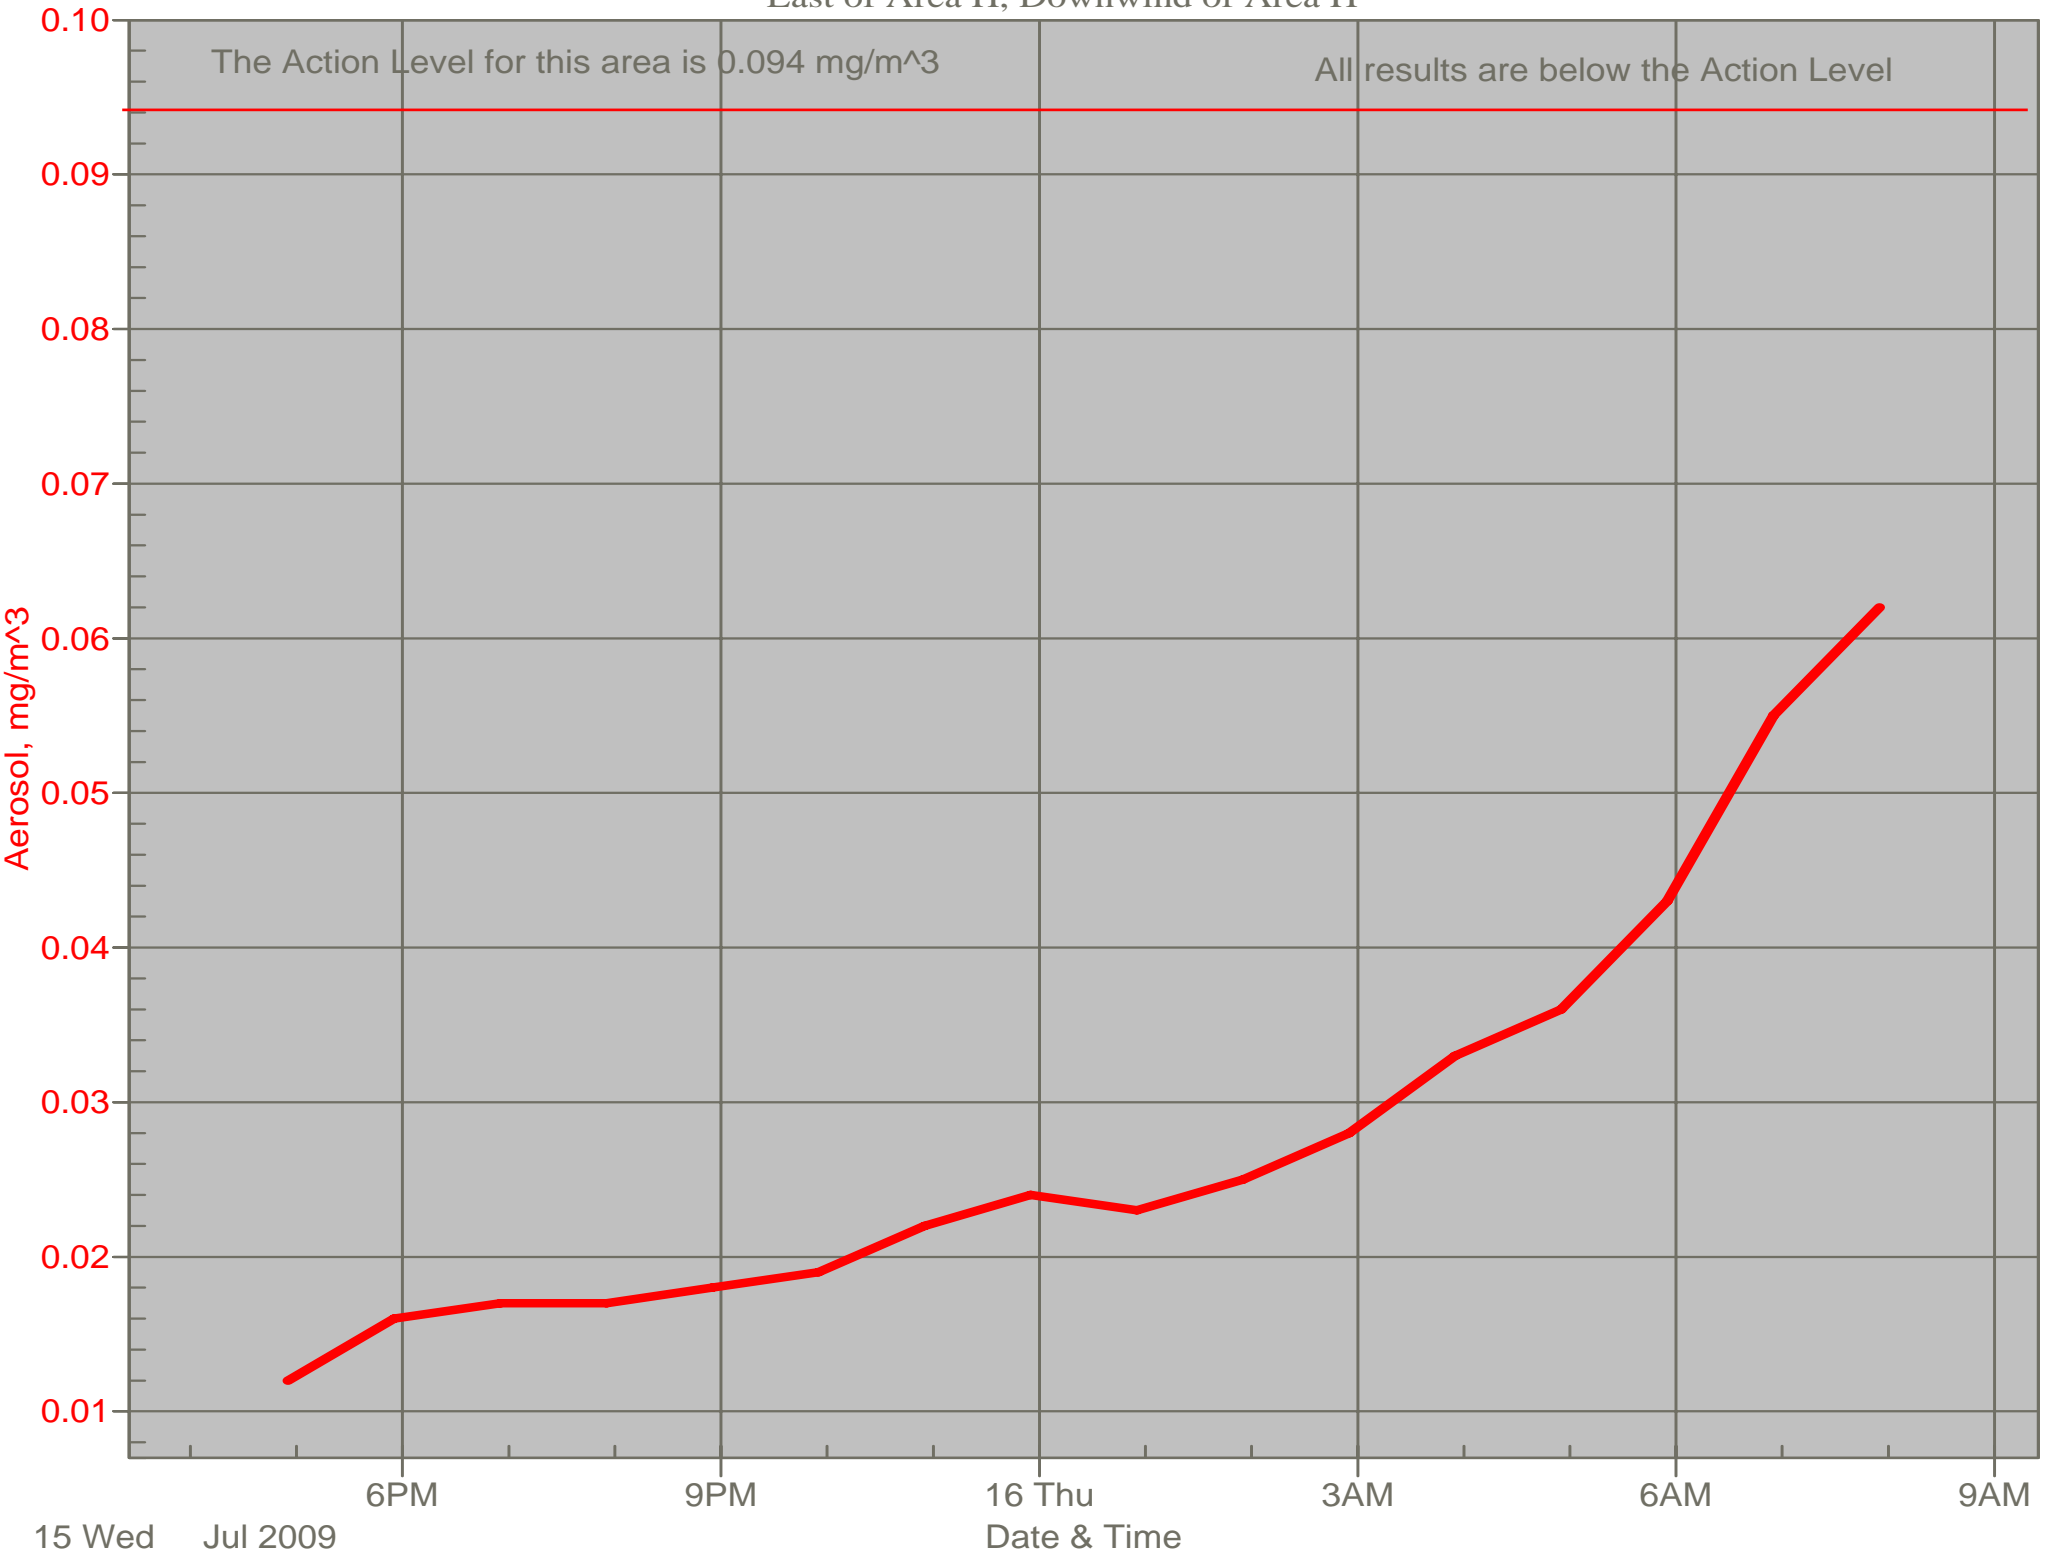

Air Monitor 1 Non-Working Hours

East of CA, Downwind of CA Material

Air Monitor 2 Non-Working Hours

South of CA, Sulphur Creek Monitoring

Air Monitor 3 Non-Working Hours

East of Area H, Downwind of Area H

Air Monitor 4 Non-Working Hours

Southwest of CA, Upwind of Site