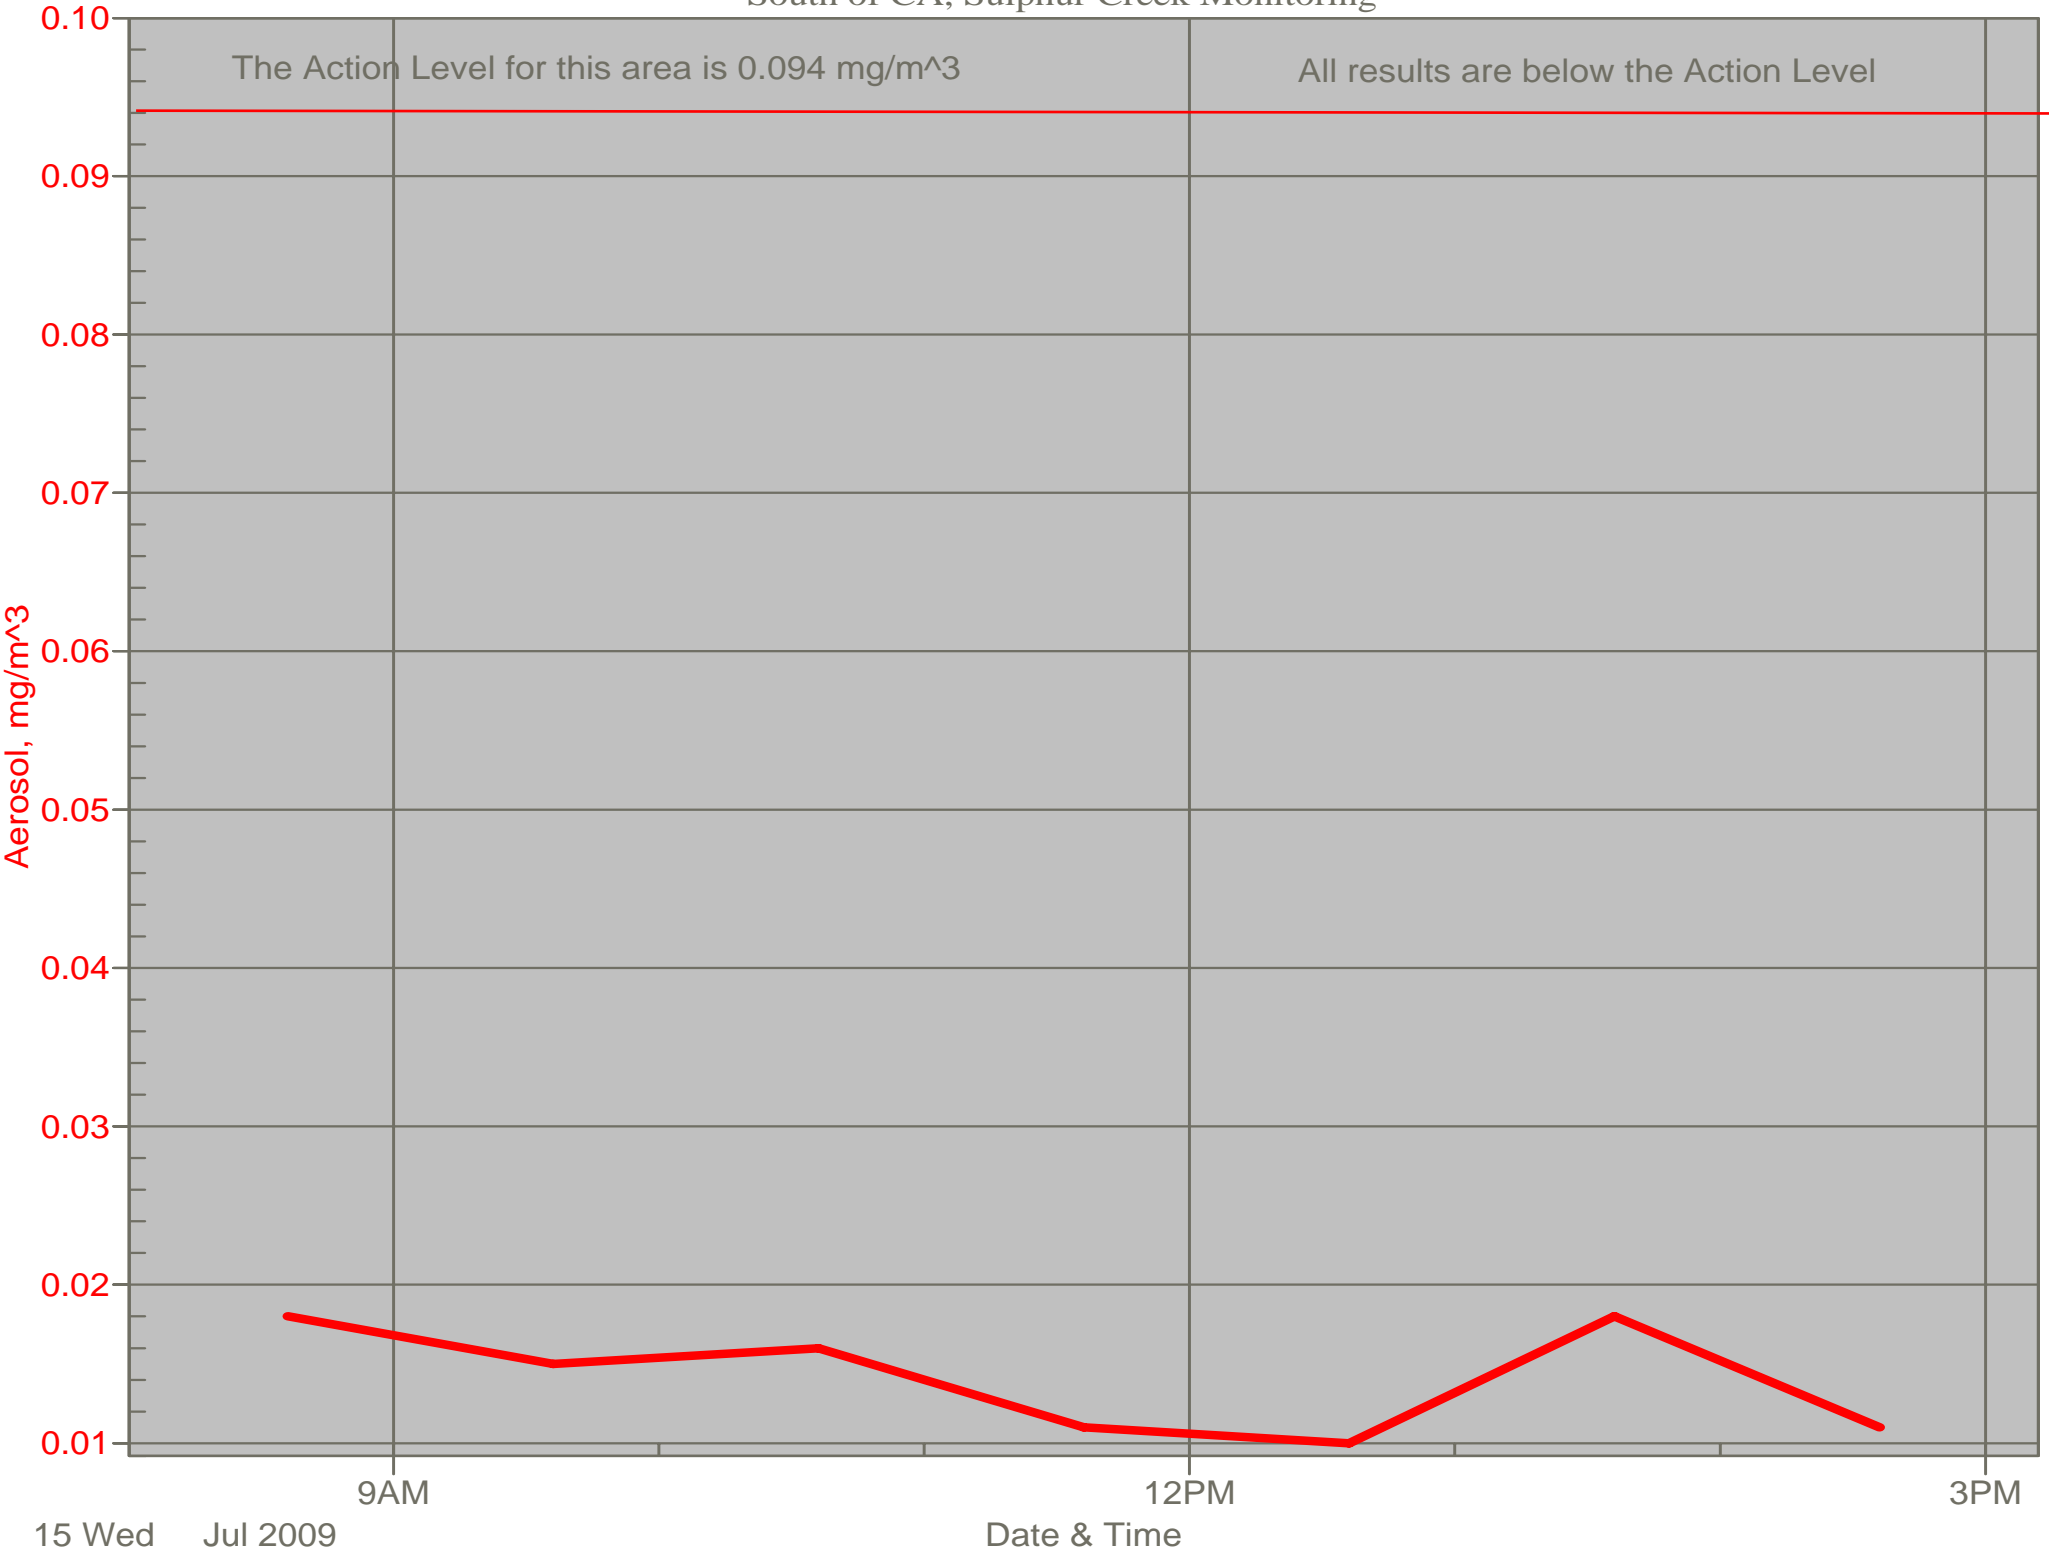

# Air Monitor 1

East of CA, Downwind of CA Material

# Air Monitor 2

South of CA, Sulphur Creek Monitoring

# Air Monitor 3

East of Area H, Downwind of Area H

# Air Monitor 4

Southwest of CA, Upwind of Site Activities