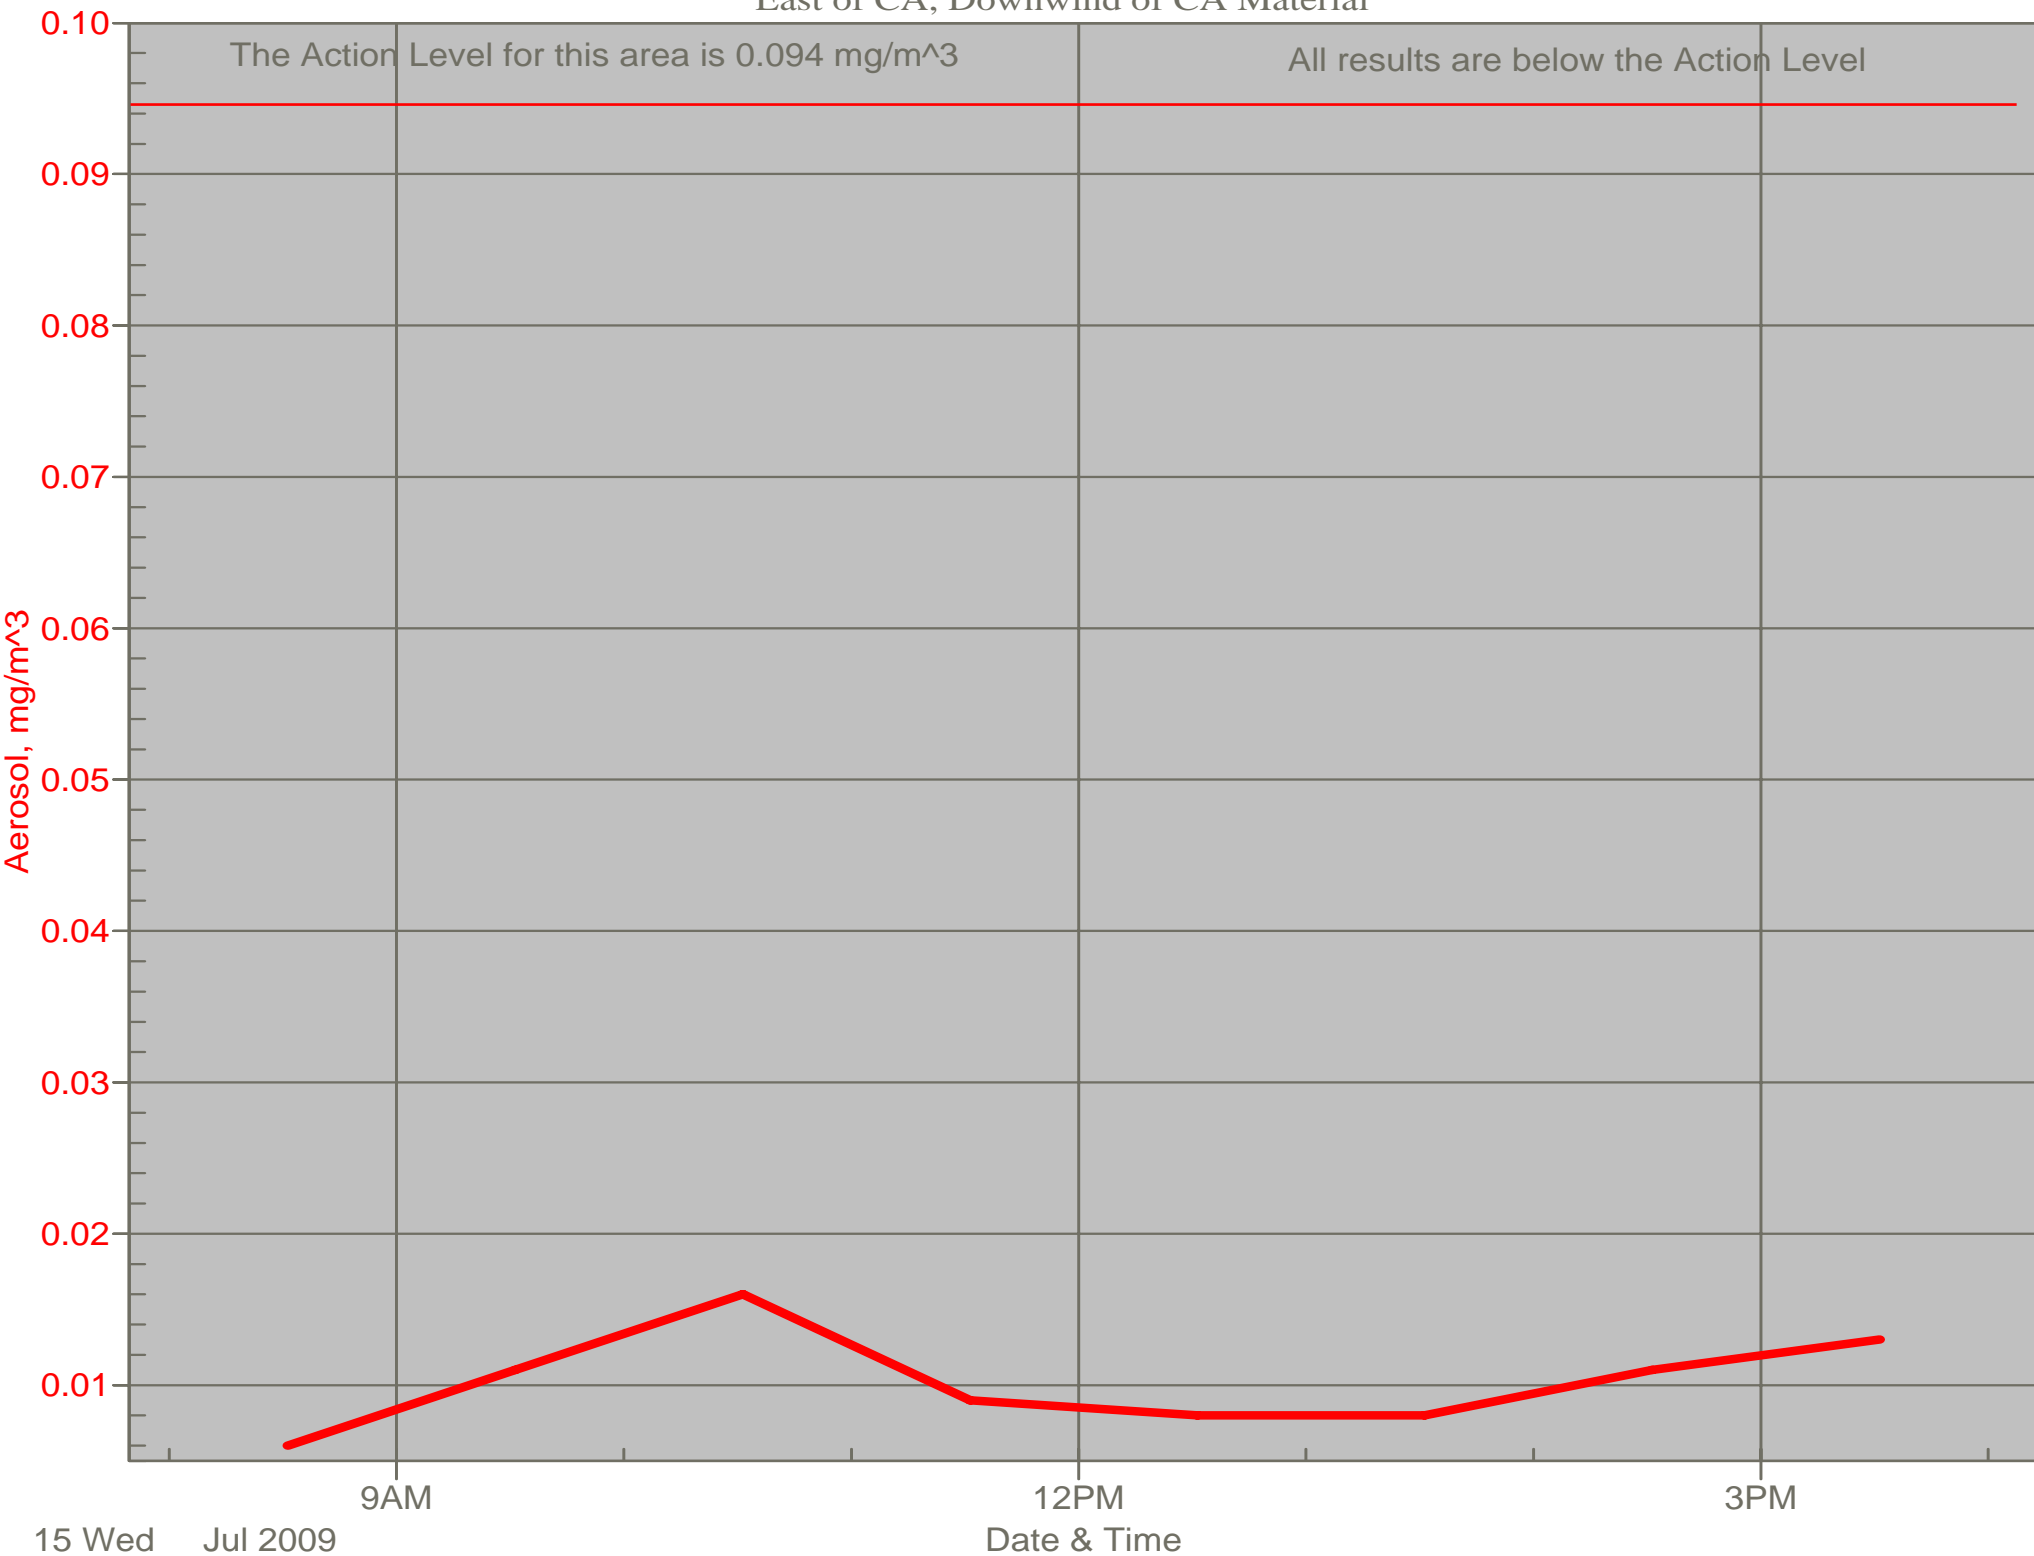

# Air Monitor 1

East of CA, Downwind of CA Material

# Air Monitor 2

South of CA, Sulphur Creek Monitoring

# Air Monitor 3

East of Area H, Downwind of Area H

# Air Monitor 4

Southwest of CA, Upwind of Site Activities