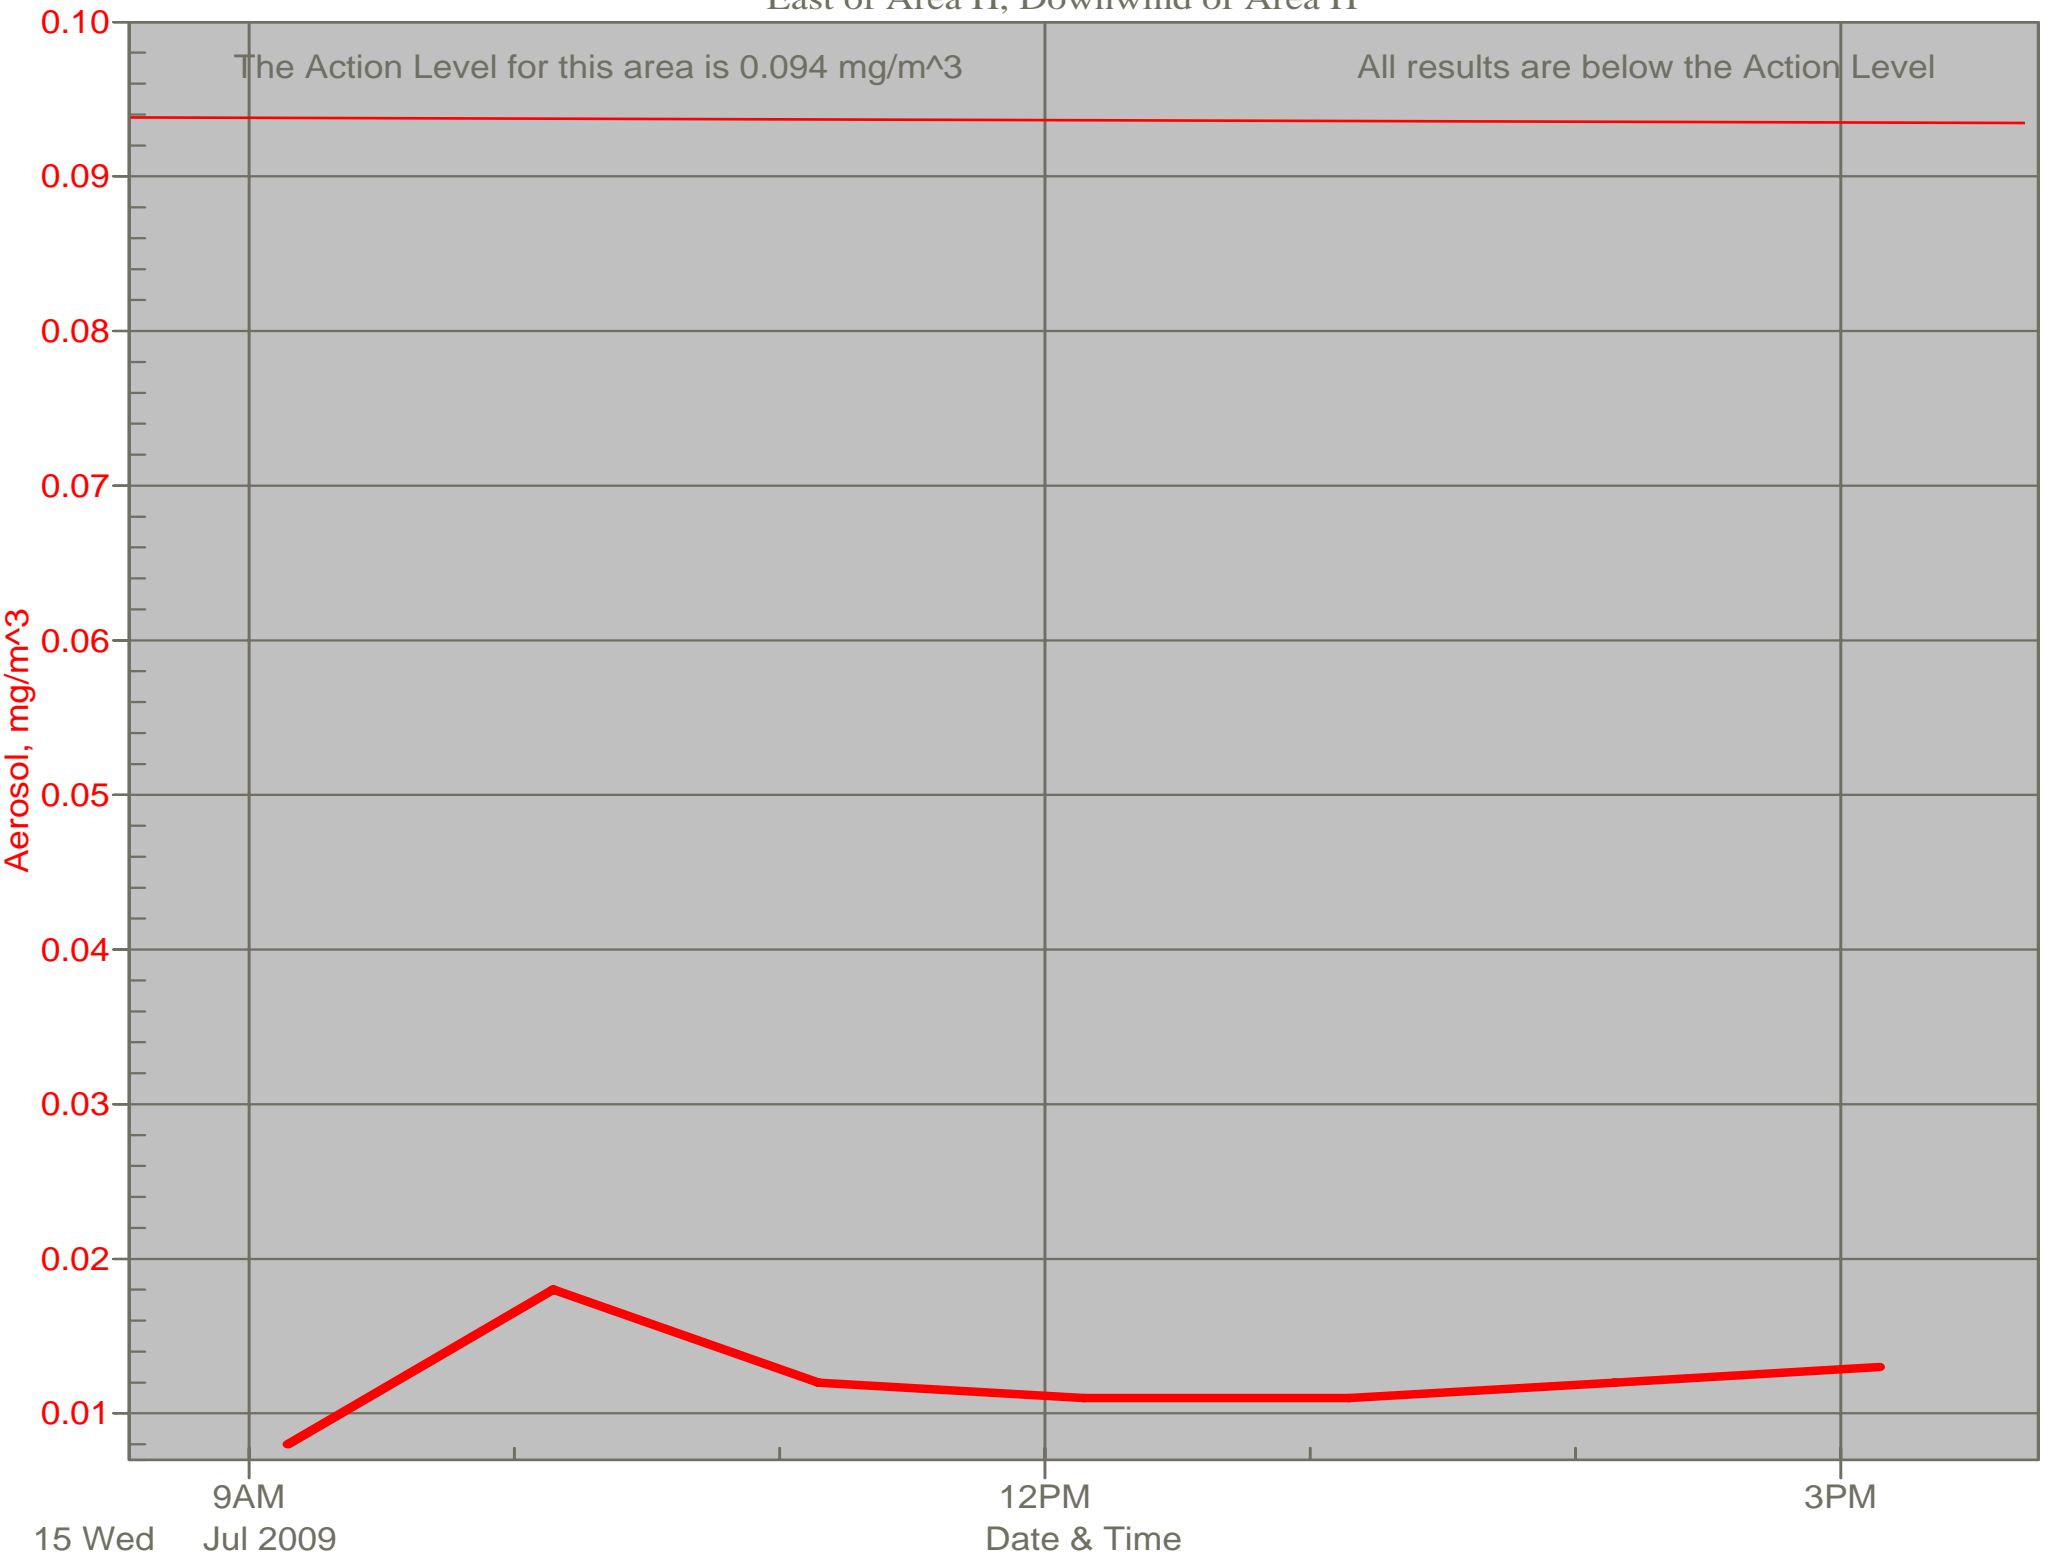

# Air Monitor 1

East of CA, Downwind of CA Material

# Air Monitor 2

South of CA, Sulphur Creek Monitoring

# Air Monitor 3

East of Area H, Downwind of Area H

# Air Monitor 4

Southwest of CA, Upwind of Site Activities