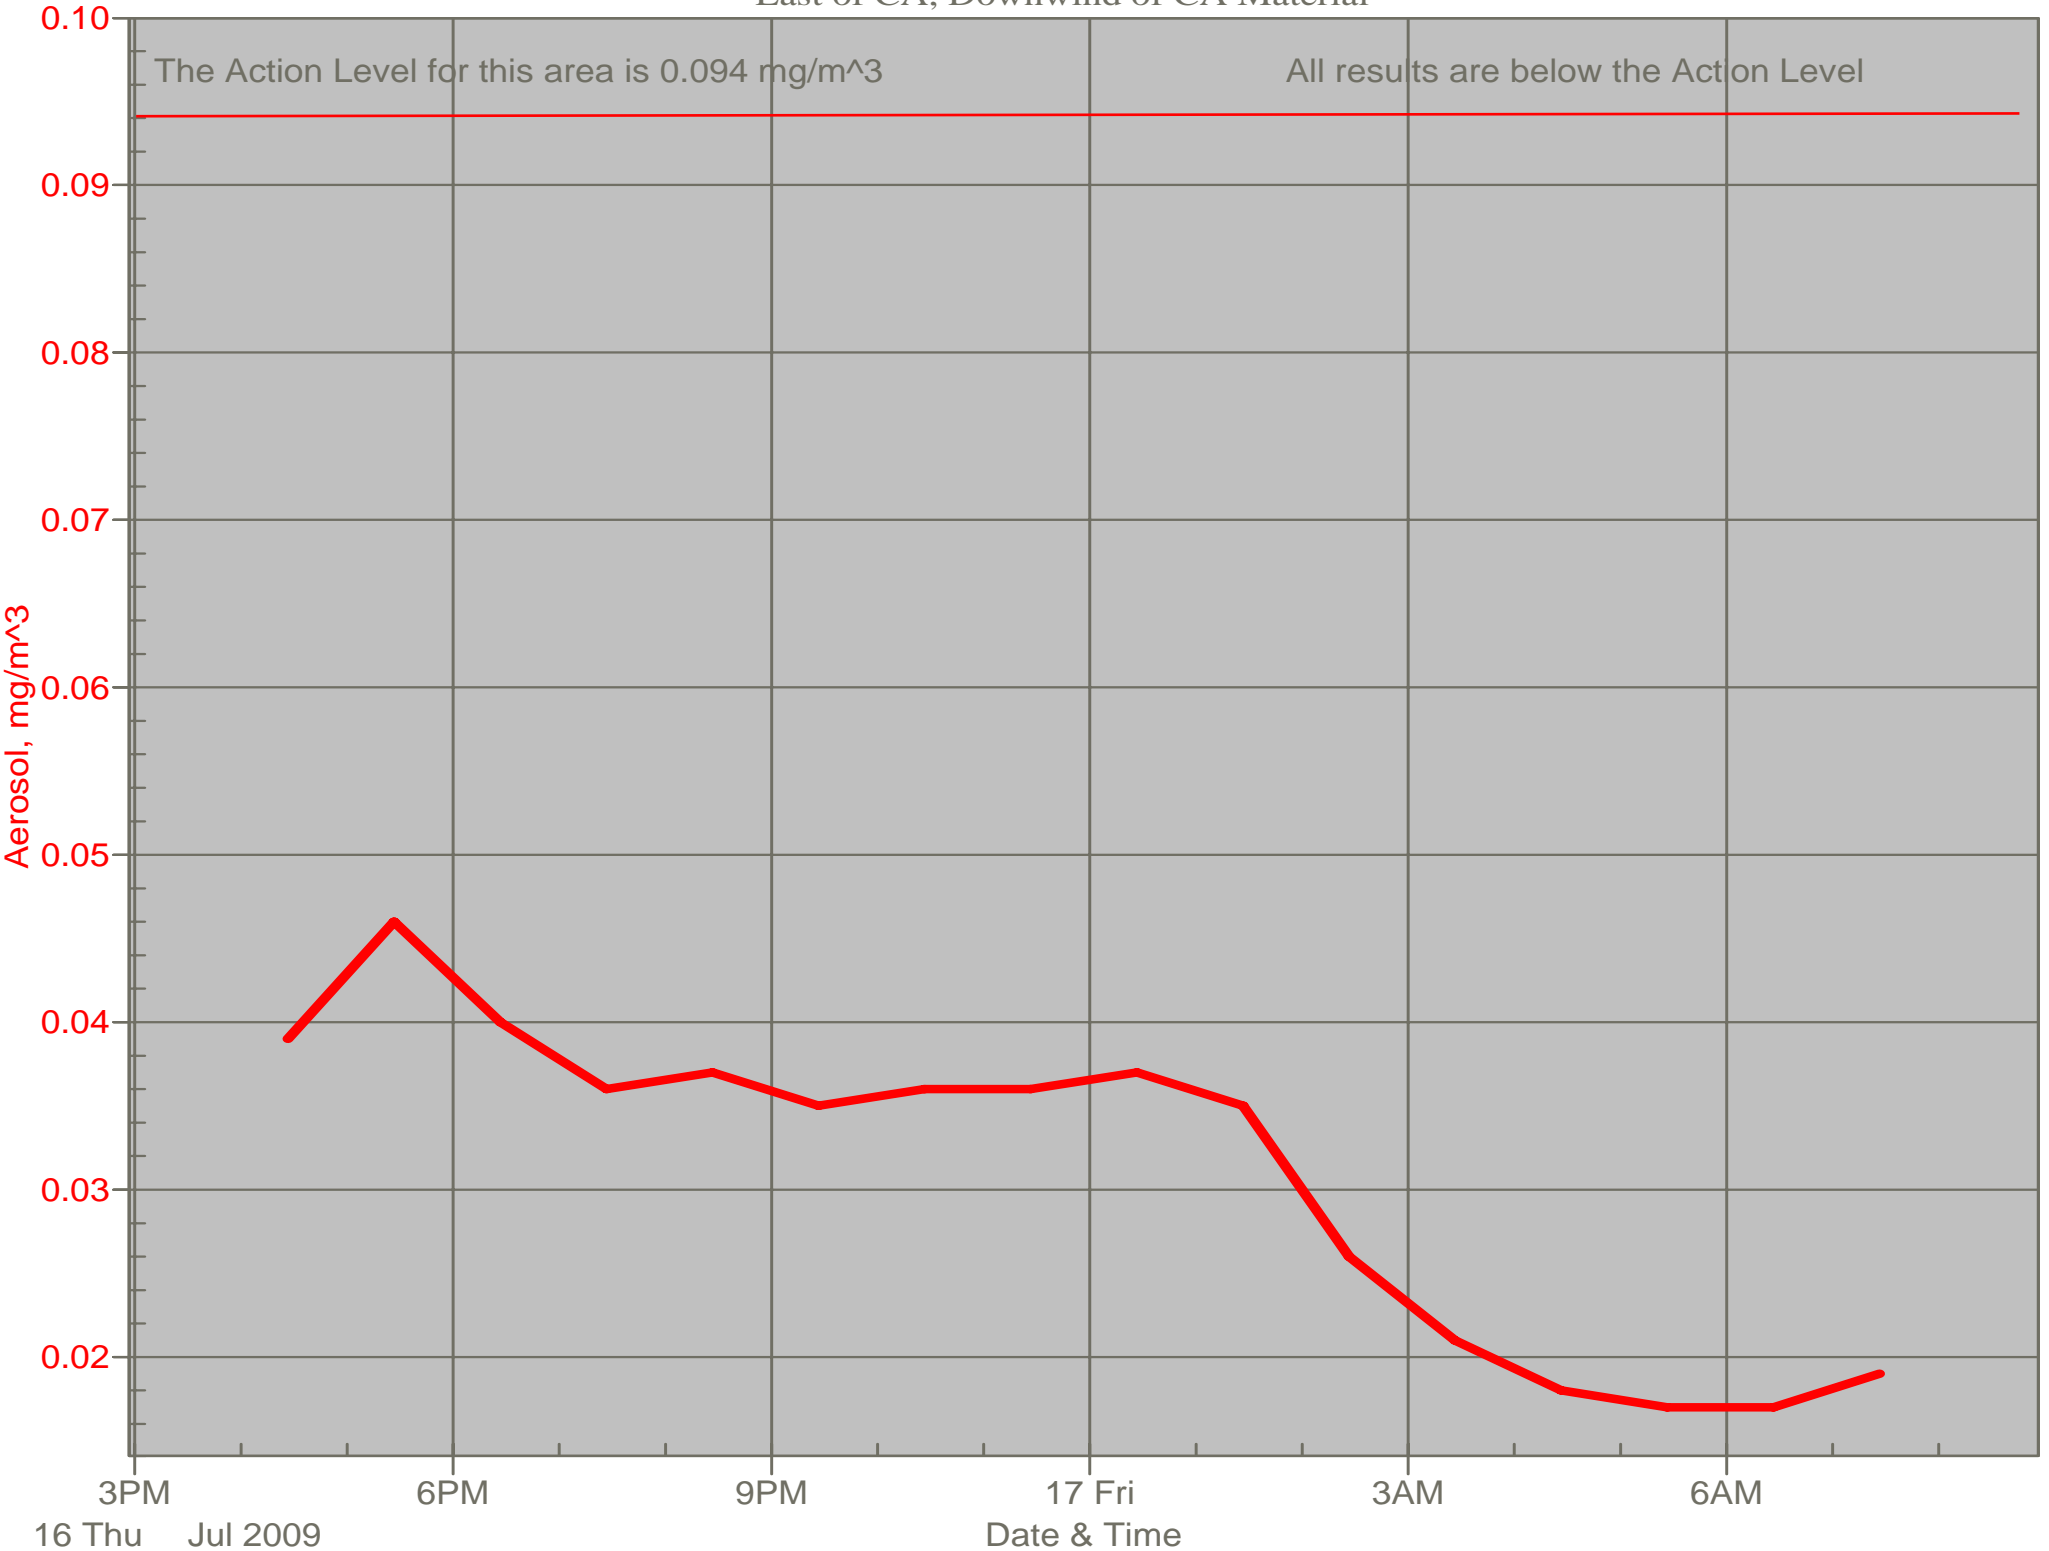

Air Monitor 1 Non-Working Hours

East of CA, Downwind of CA Material

Air Monitor 2 Non-Working Hours

South of CA, Sulphur Creek Monitoring

Air Monitor 3 Non-Working Hours

East of Area H, Downwind of Area H

Air Monitor 4 Non-Working Hours

Southwest of CA, Upwind of Site