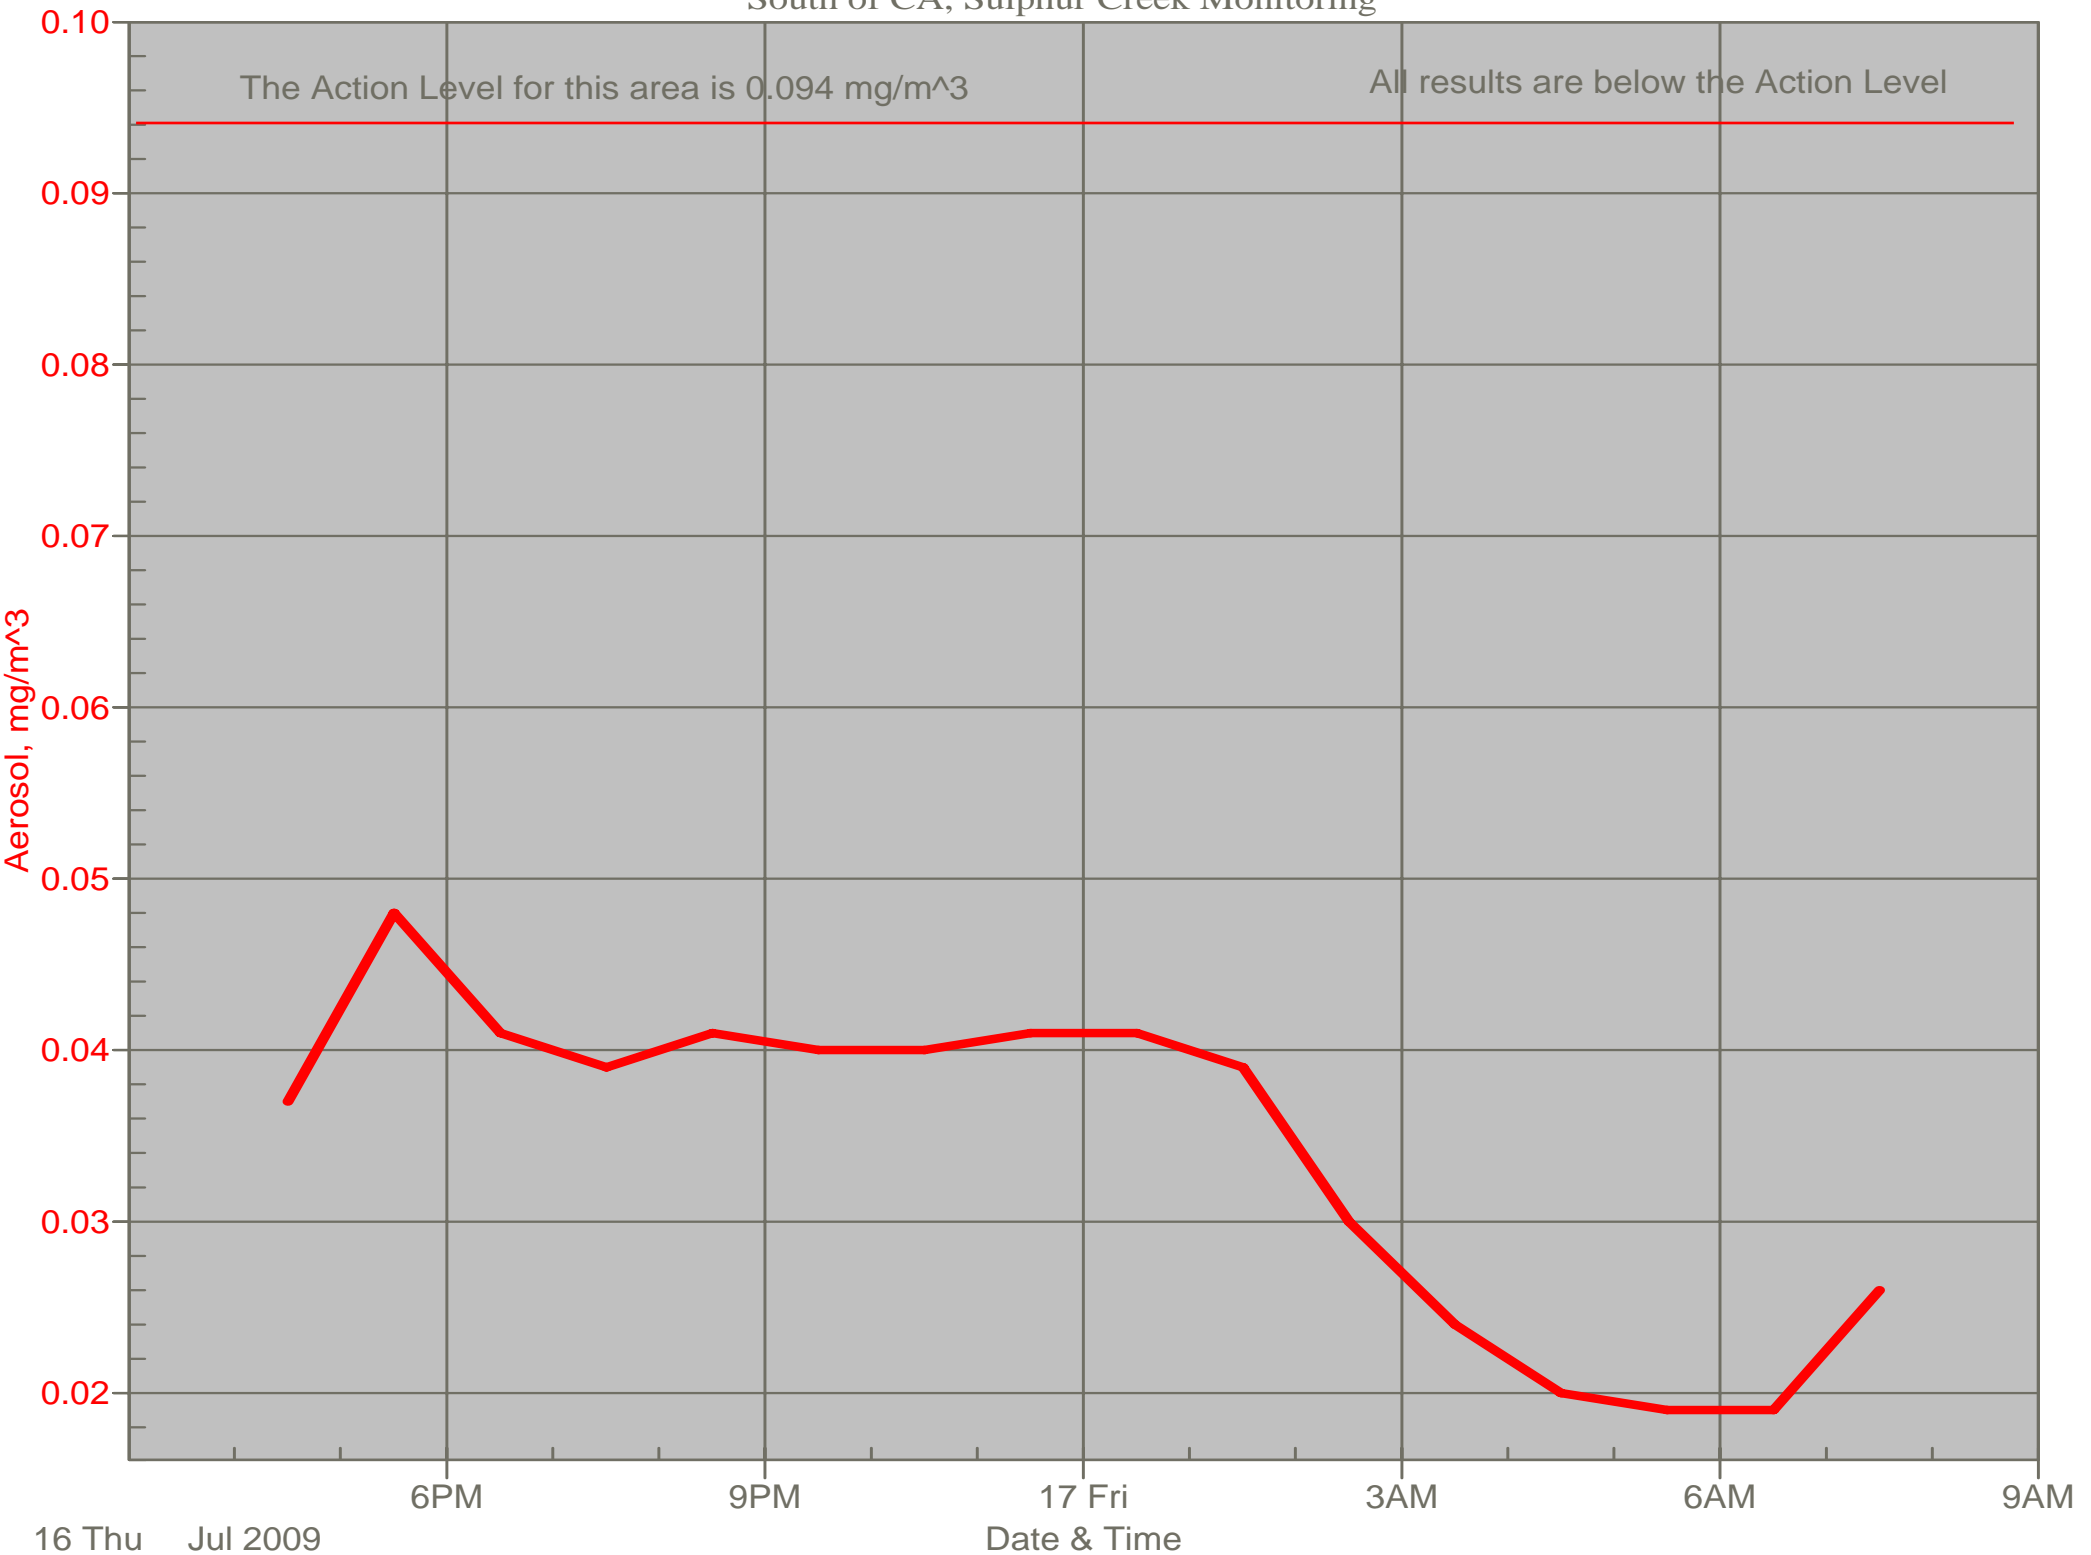

Air Monitor 1 Non-Working Hours

East of CA, Downwind of CA Material

Air Monitor 2 Non-Working Hours

South of CA, Sulphur Creek Monitoring

Air Monitor 3 Non-Working Hours

East of Area H, Downwind of Area H

Air Monitor 4 Non-Working Hours

Southwest of CA, Upwind of Site