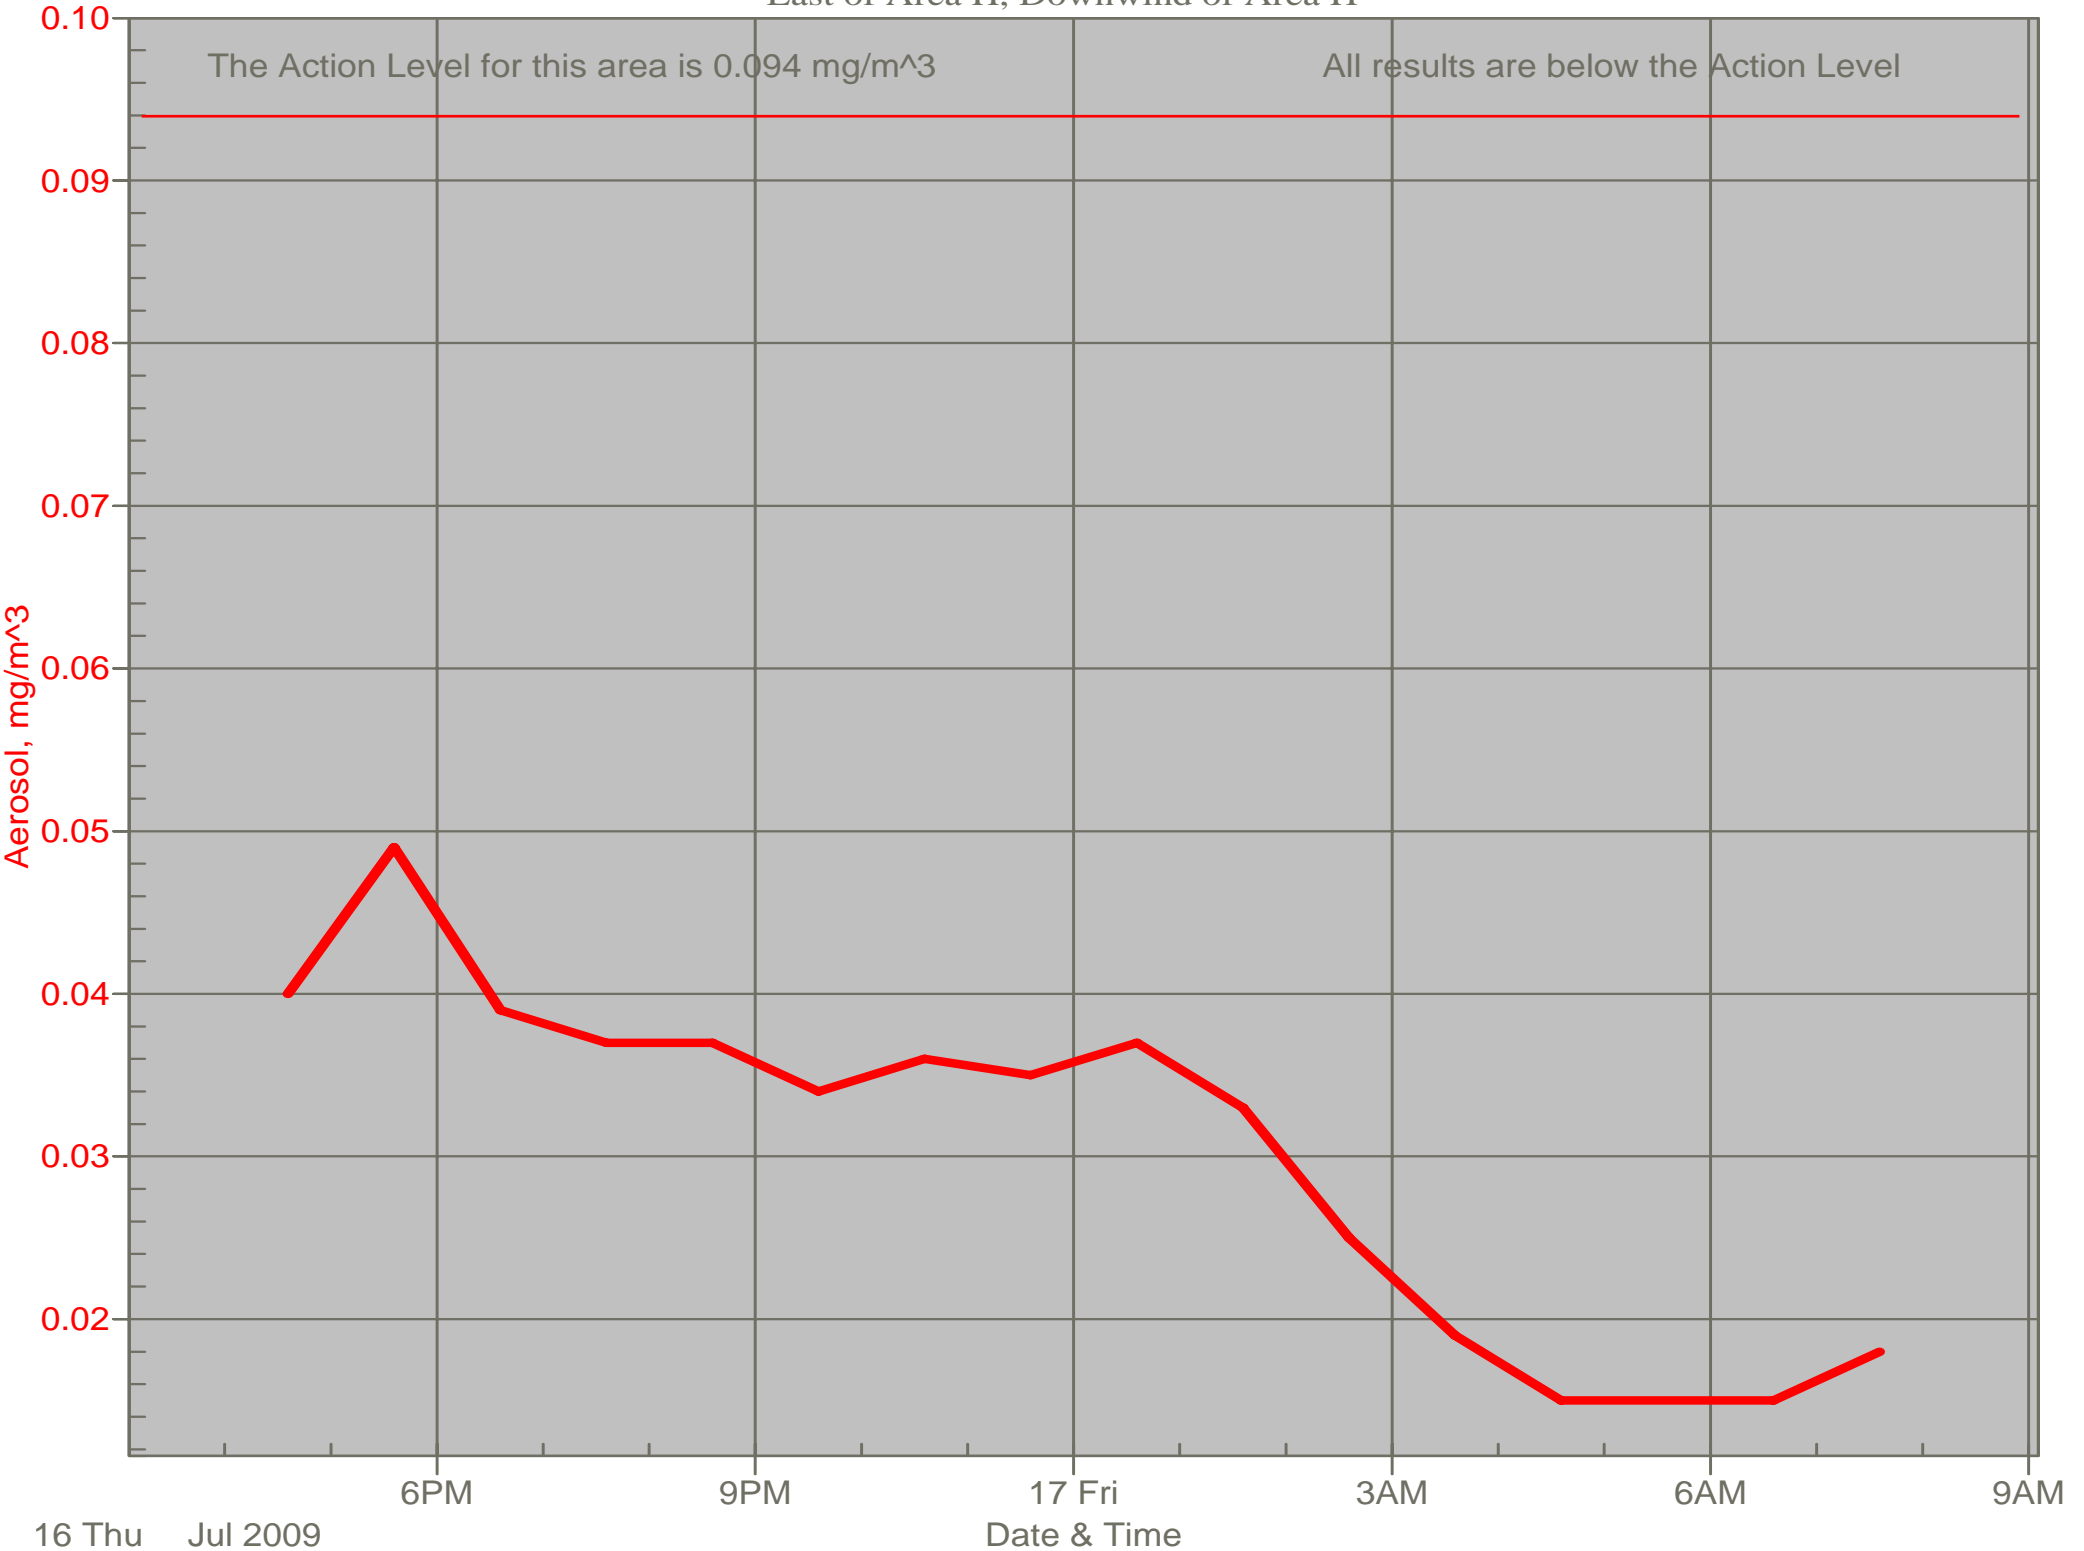

Air Monitor 1 Non-Working Hours

East of CA, Downwind of CA Material

Air Monitor 2 Non-Working Hours

South of CA, Sulphur Creek Monitoring

Air Monitor 3 Non-Working Hours

East of Area H, Downwind of Area H

Air Monitor 4 Non-Working Hours

Southwest of CA, Upwind of Site