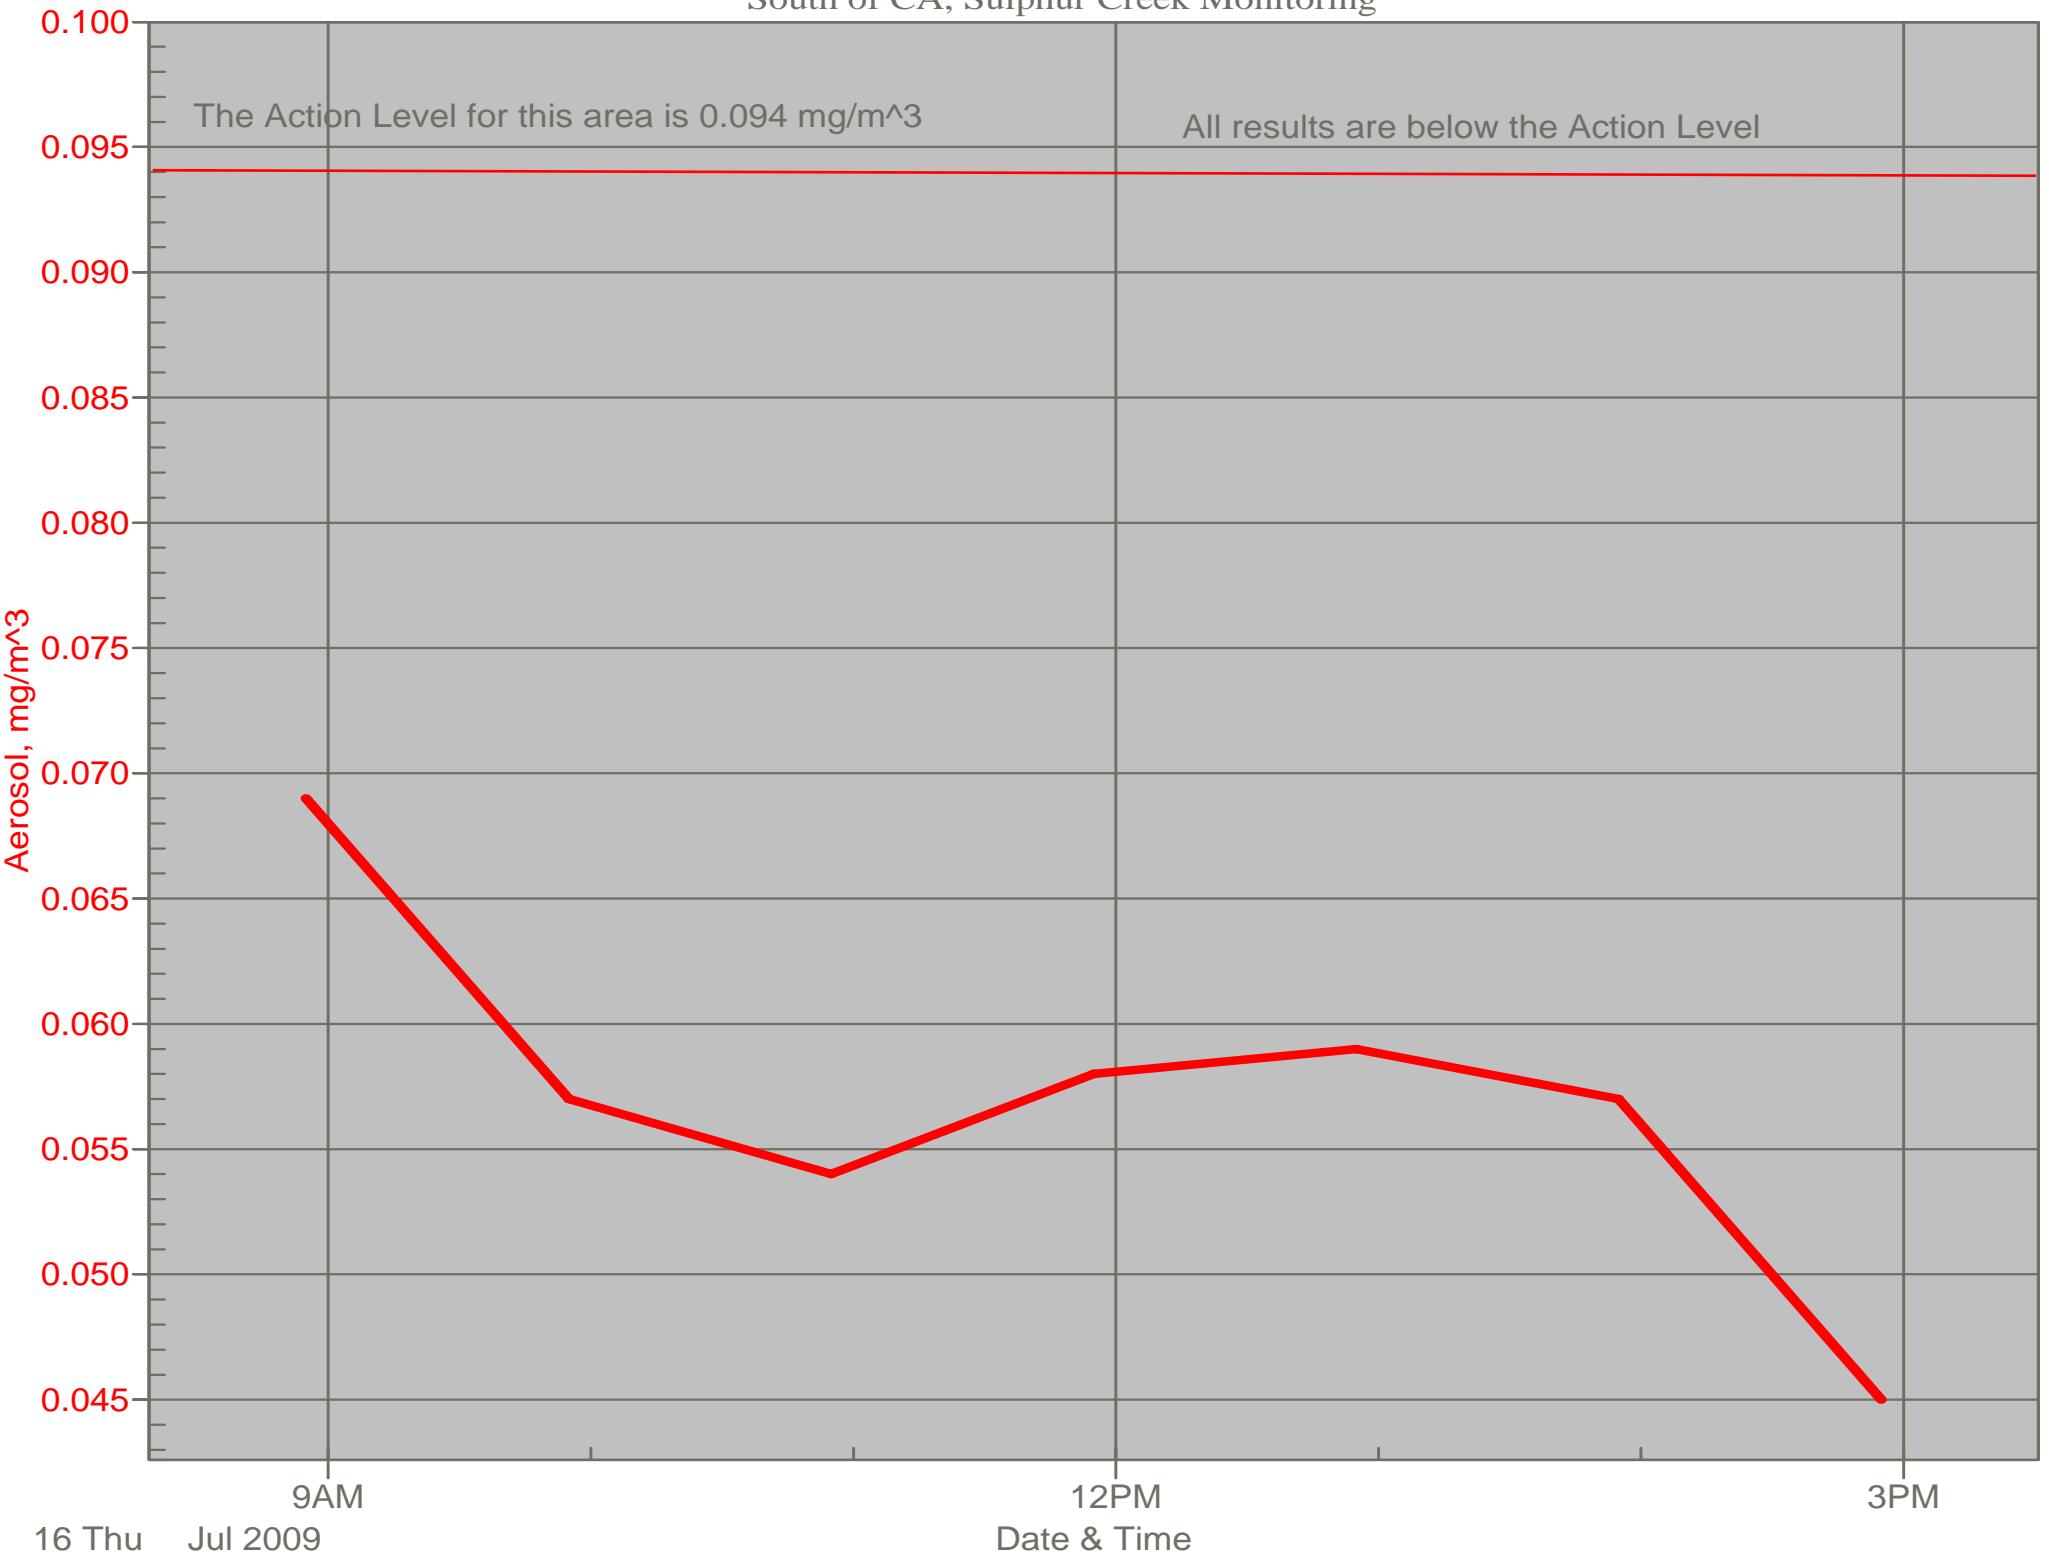

Air Monitor 1

East of CA, Downwind of CA Material

Air Monitor 2

South of CA, Sulphur Creek Monitoring

Air Monitor 3

East of Area H, Downwind of Area H

Air Monitor 4

Southwest of CA, Upwind of Site Activities