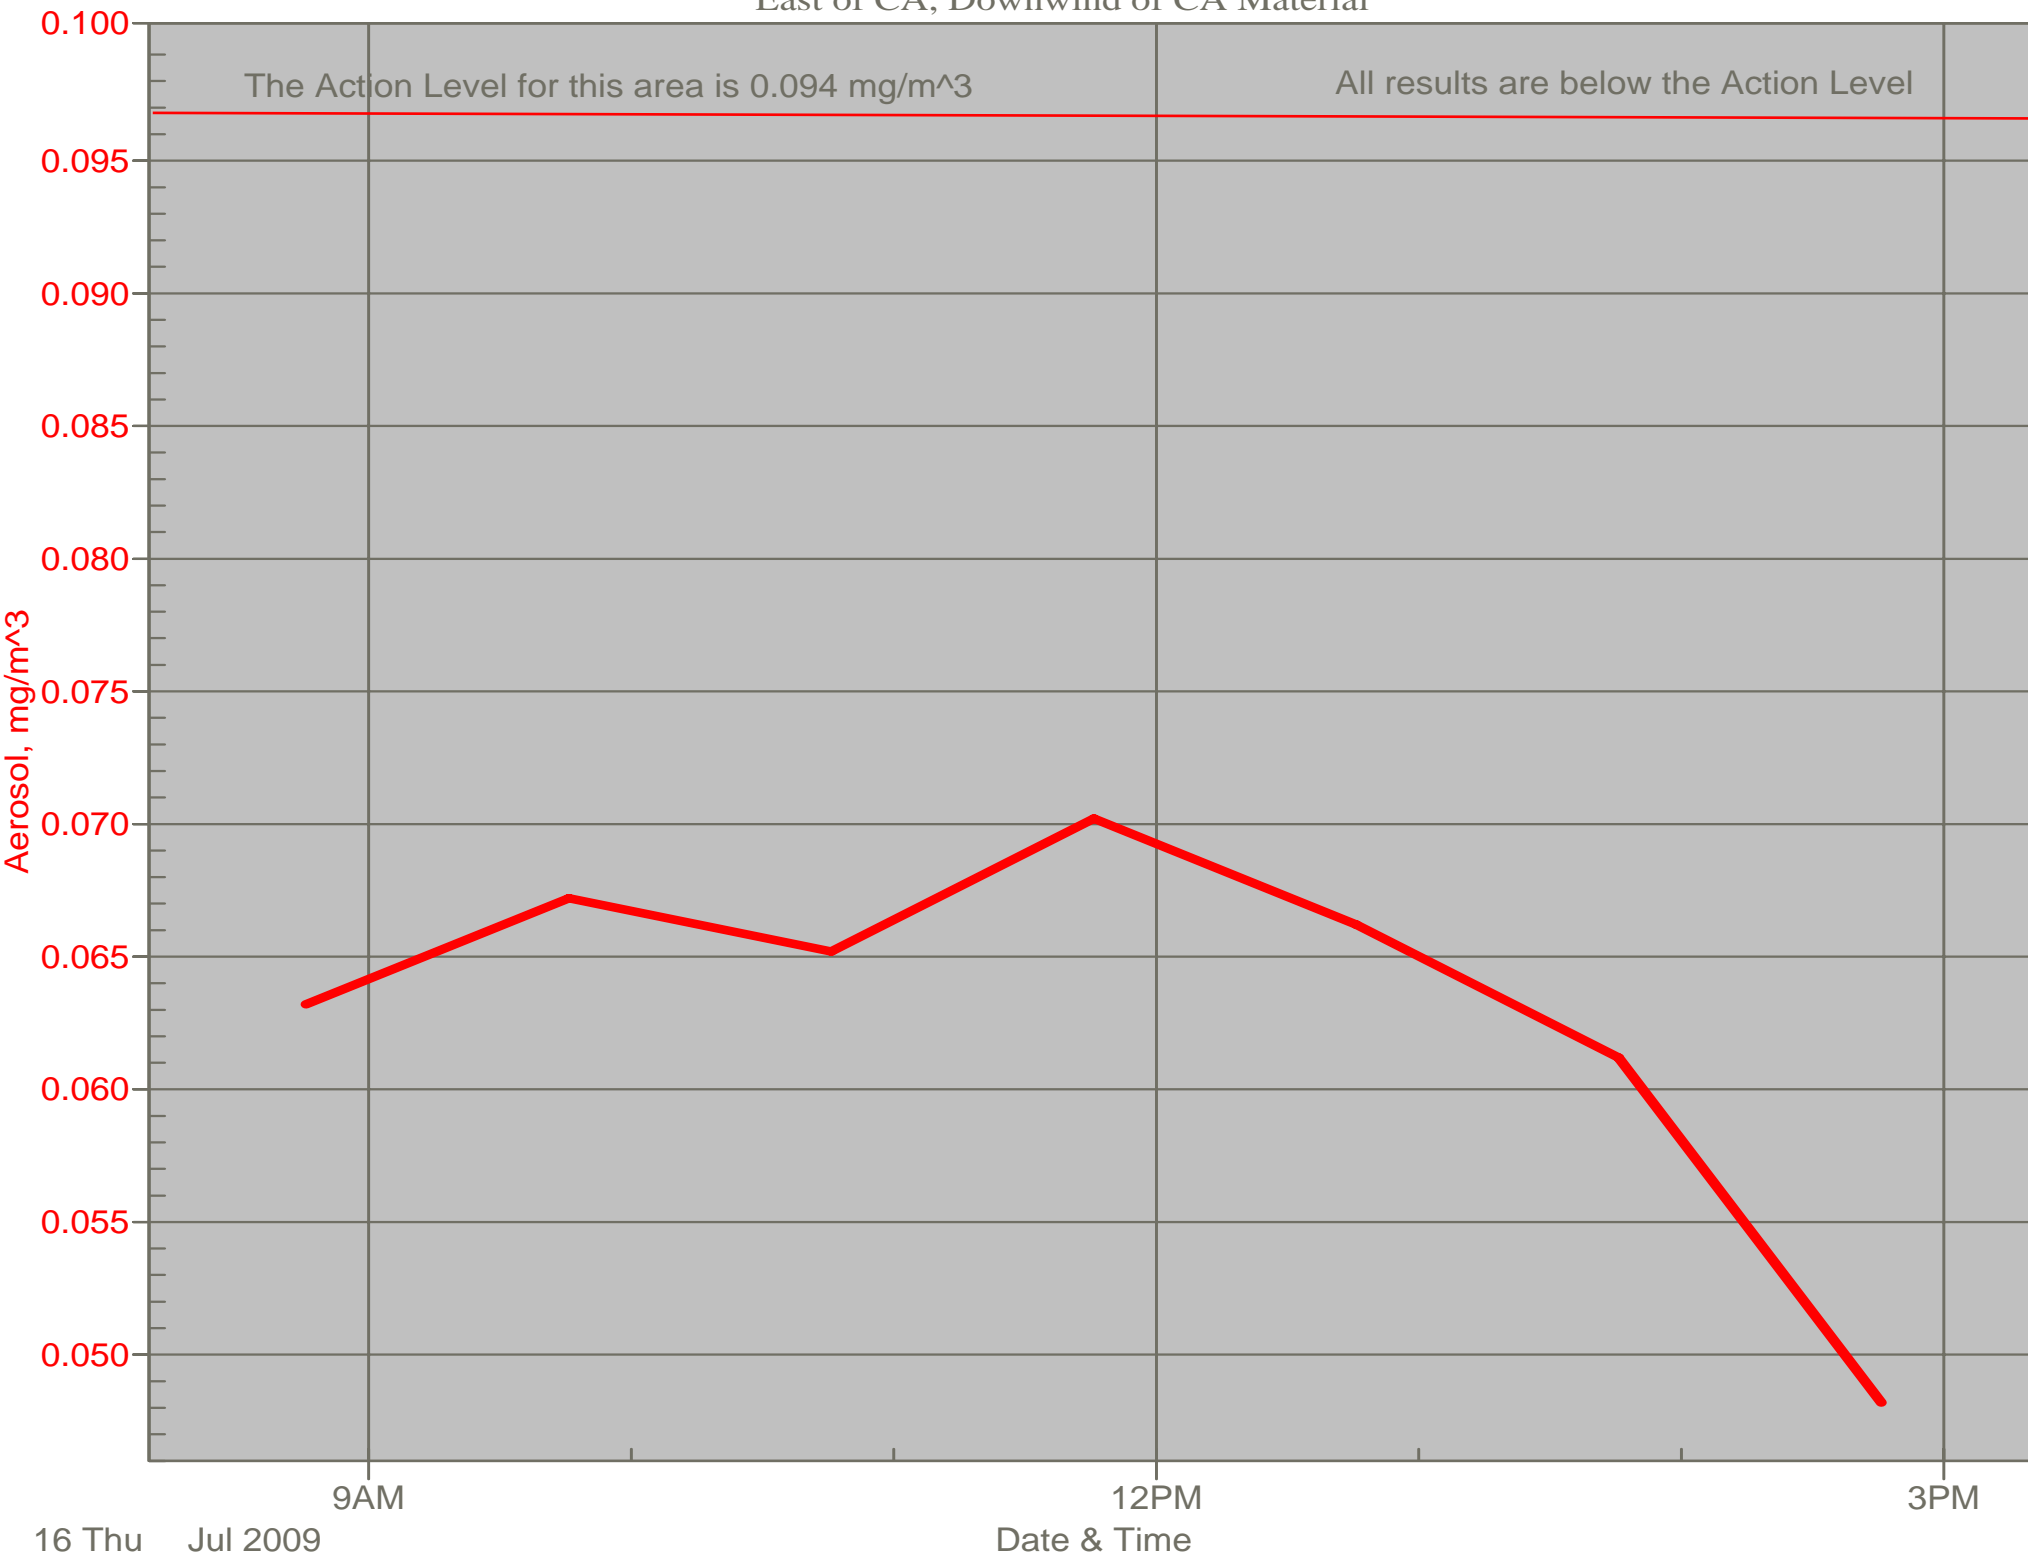

Air Monitor 1

East of CA, Downwind of CA Material

Air Monitor 2

South of CA, Sulphur Creek Monitoring

Air Monitor 3

East of Area H, Downwind of Area H

Air Monitor 4

Southwest of CA, Upwind of Site Activities