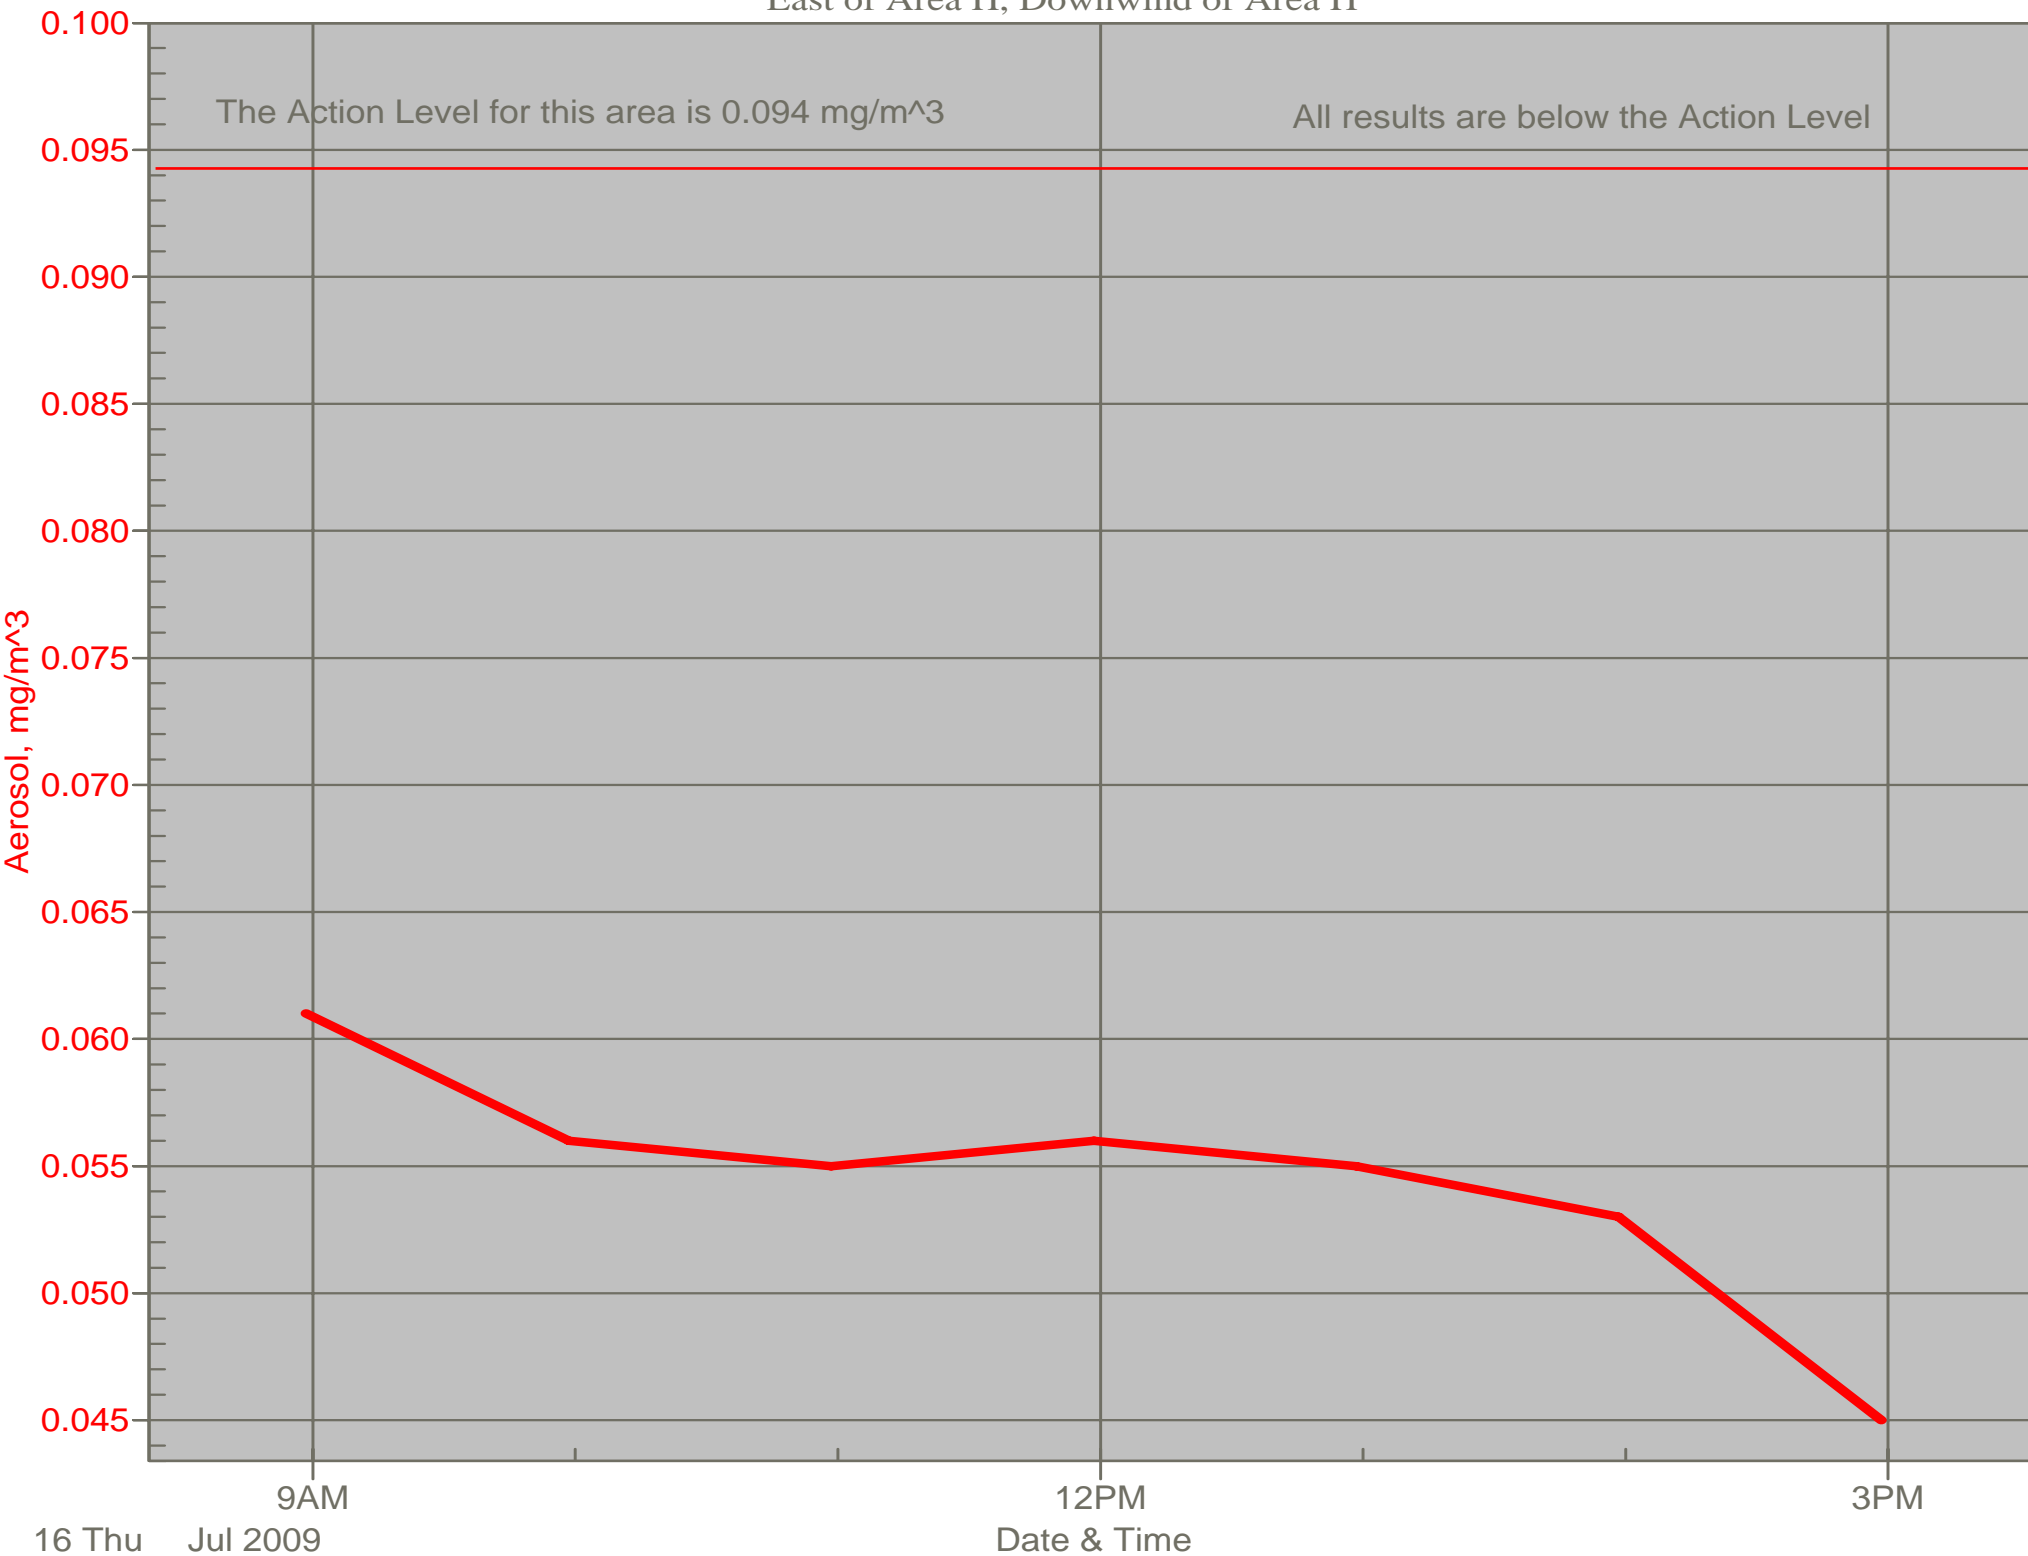

Air Monitor 1

East of CA, Downwind of CA Material

Air Monitor 2

South of CA, Sulphur Creek Monitoring

Air Monitor 3

East of Area H, Downwind of Area H

Air Monitor 4

Southwest of CA, Upwind of Site Activities