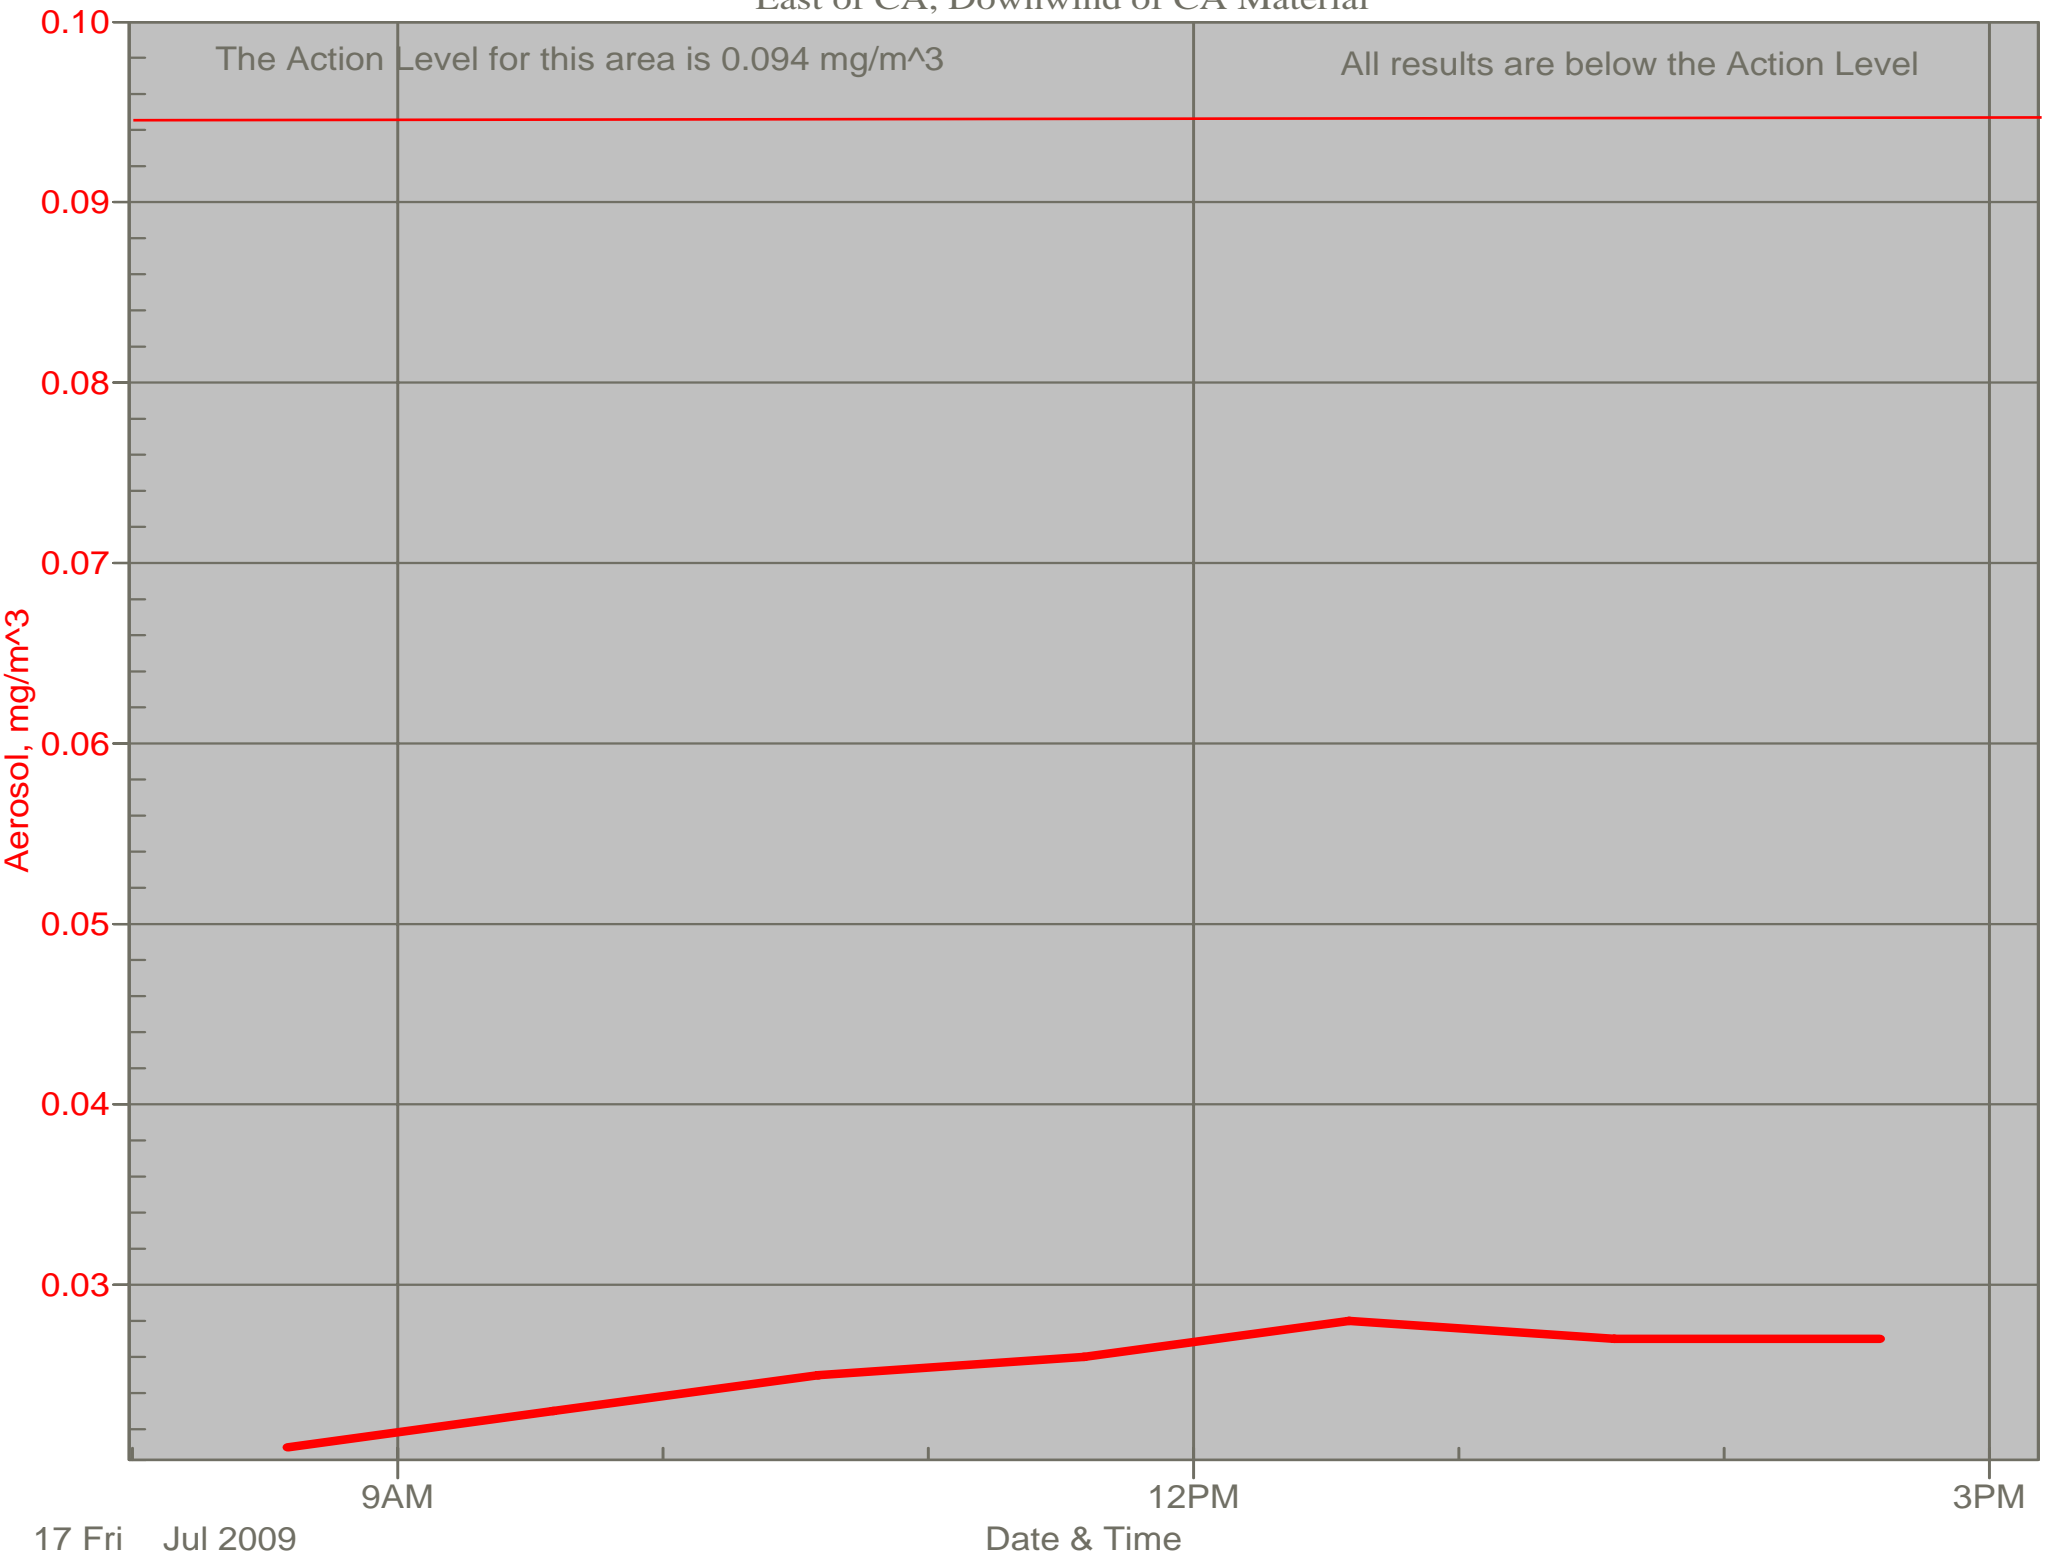

Air Monitor 1

East of CA, Downwind of CA Material

Air Monitor 2

South of CA, Sulphur Creek Monitoring

Air Monitor 3

East of Area H, Downwind of Area H

Air Monitor 4

Southwest of CA, Upwind of Site Activities