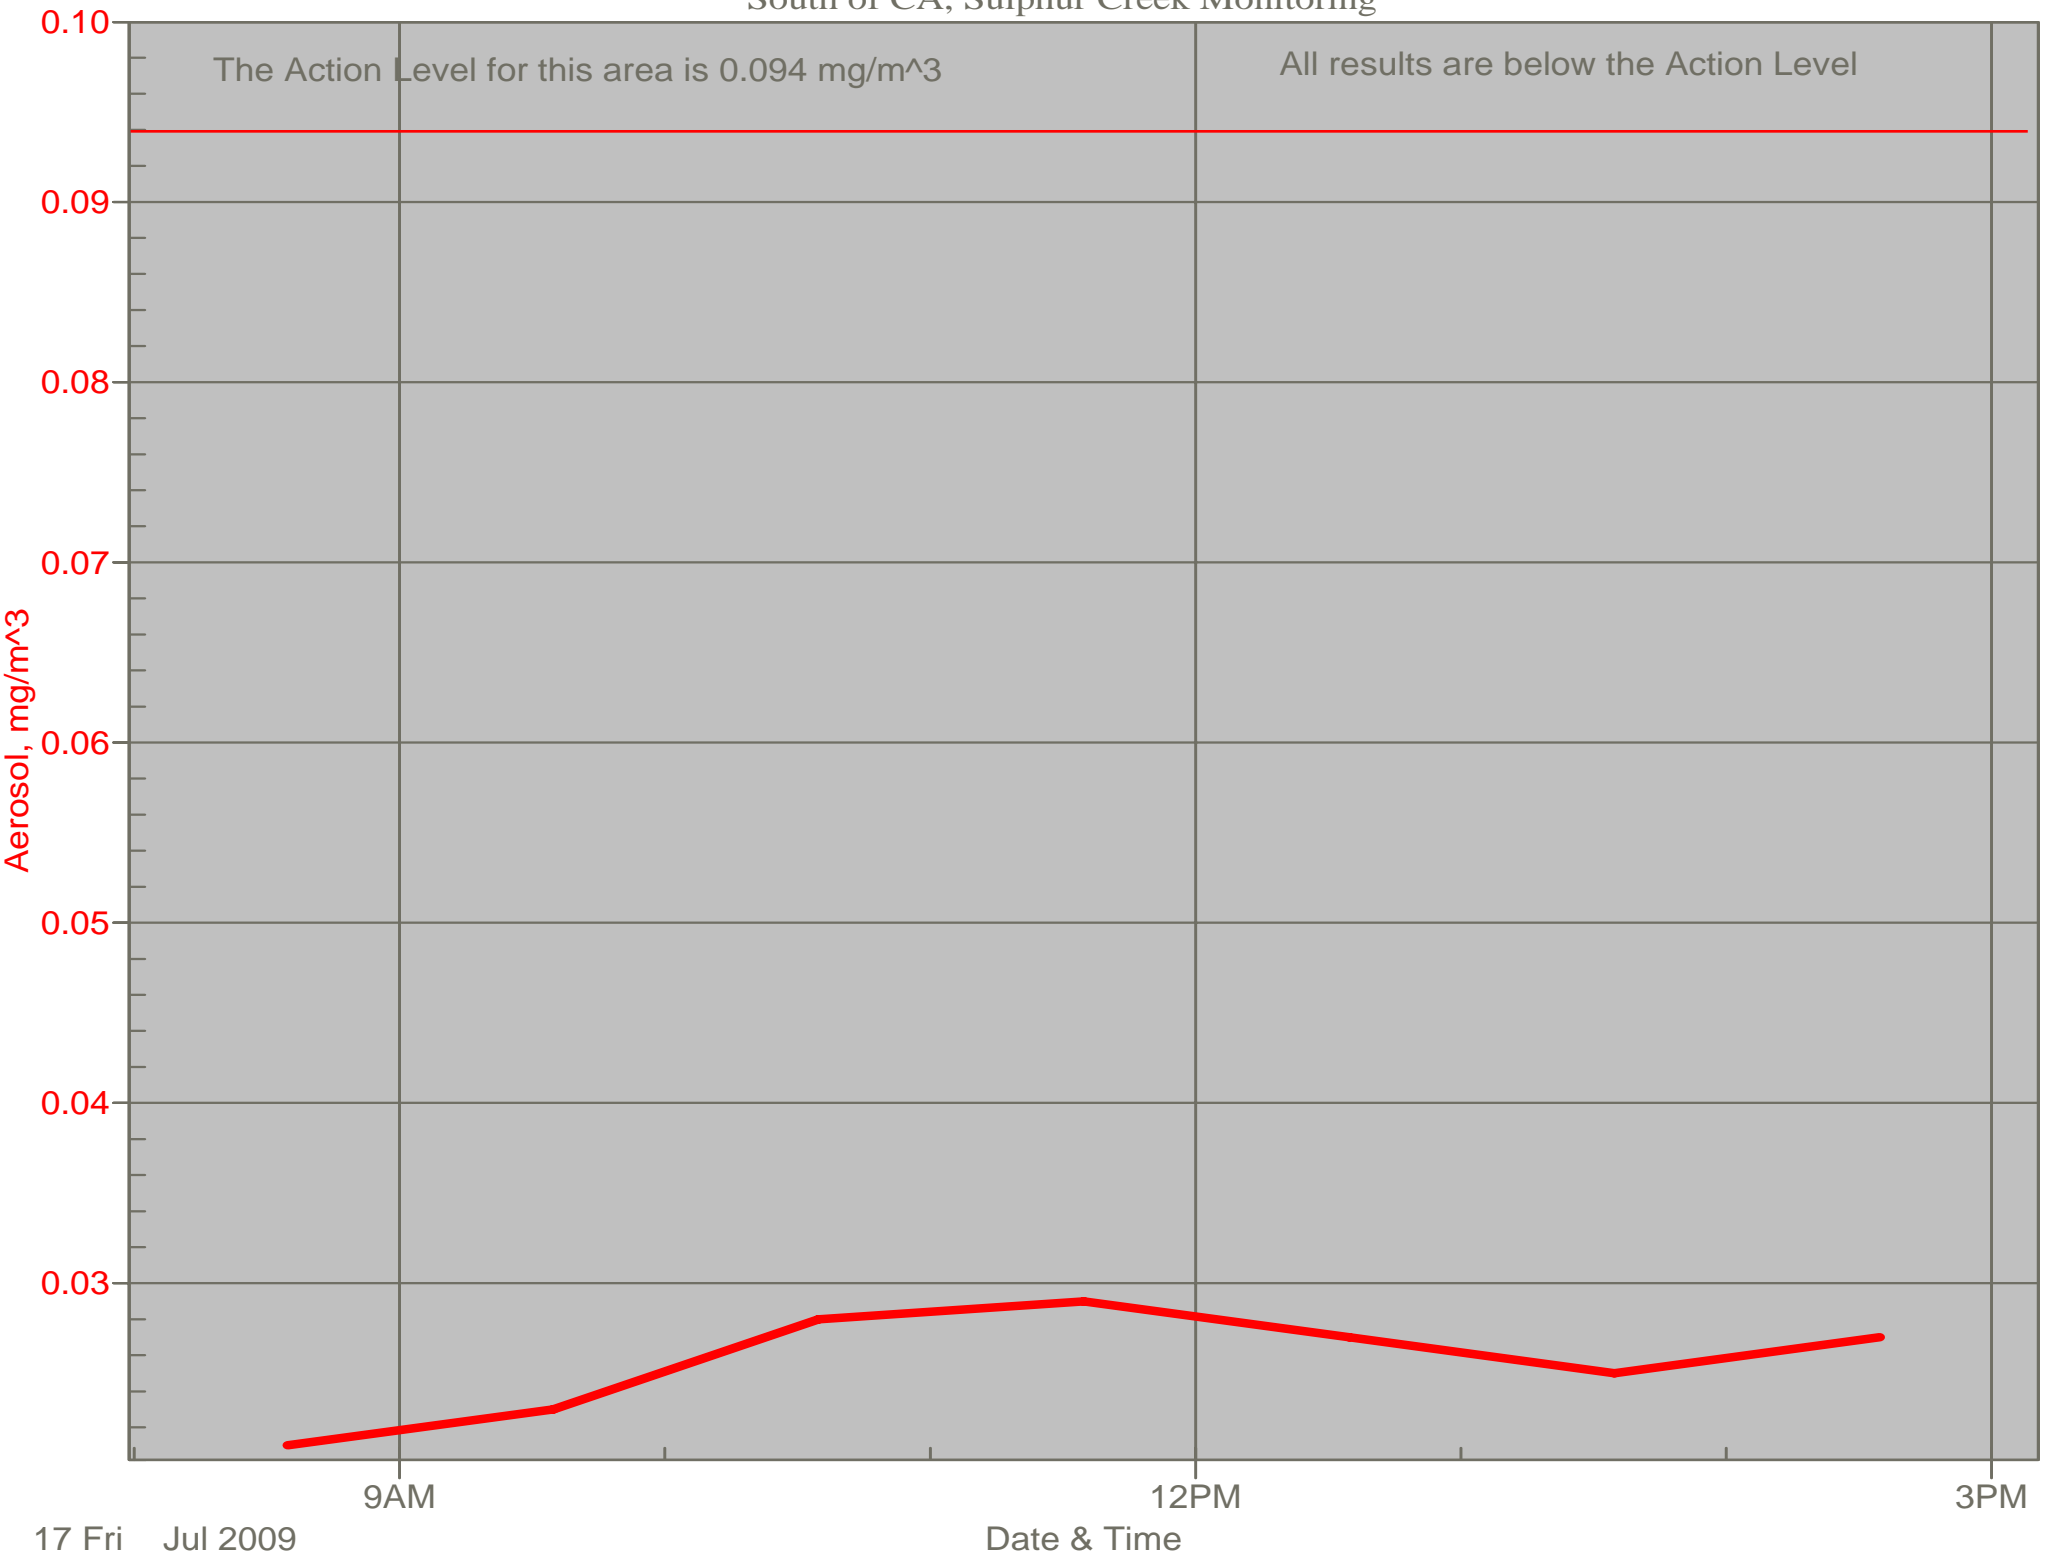

Air Monitor 1

East of CA, Downwind of CA Material

Air Monitor 2

South of CA, Sulphur Creek Monitoring

Air Monitor 3

East of Area H, Downwind of Area H

Air Monitor 4

Southwest of CA, Upwind of Site Activities