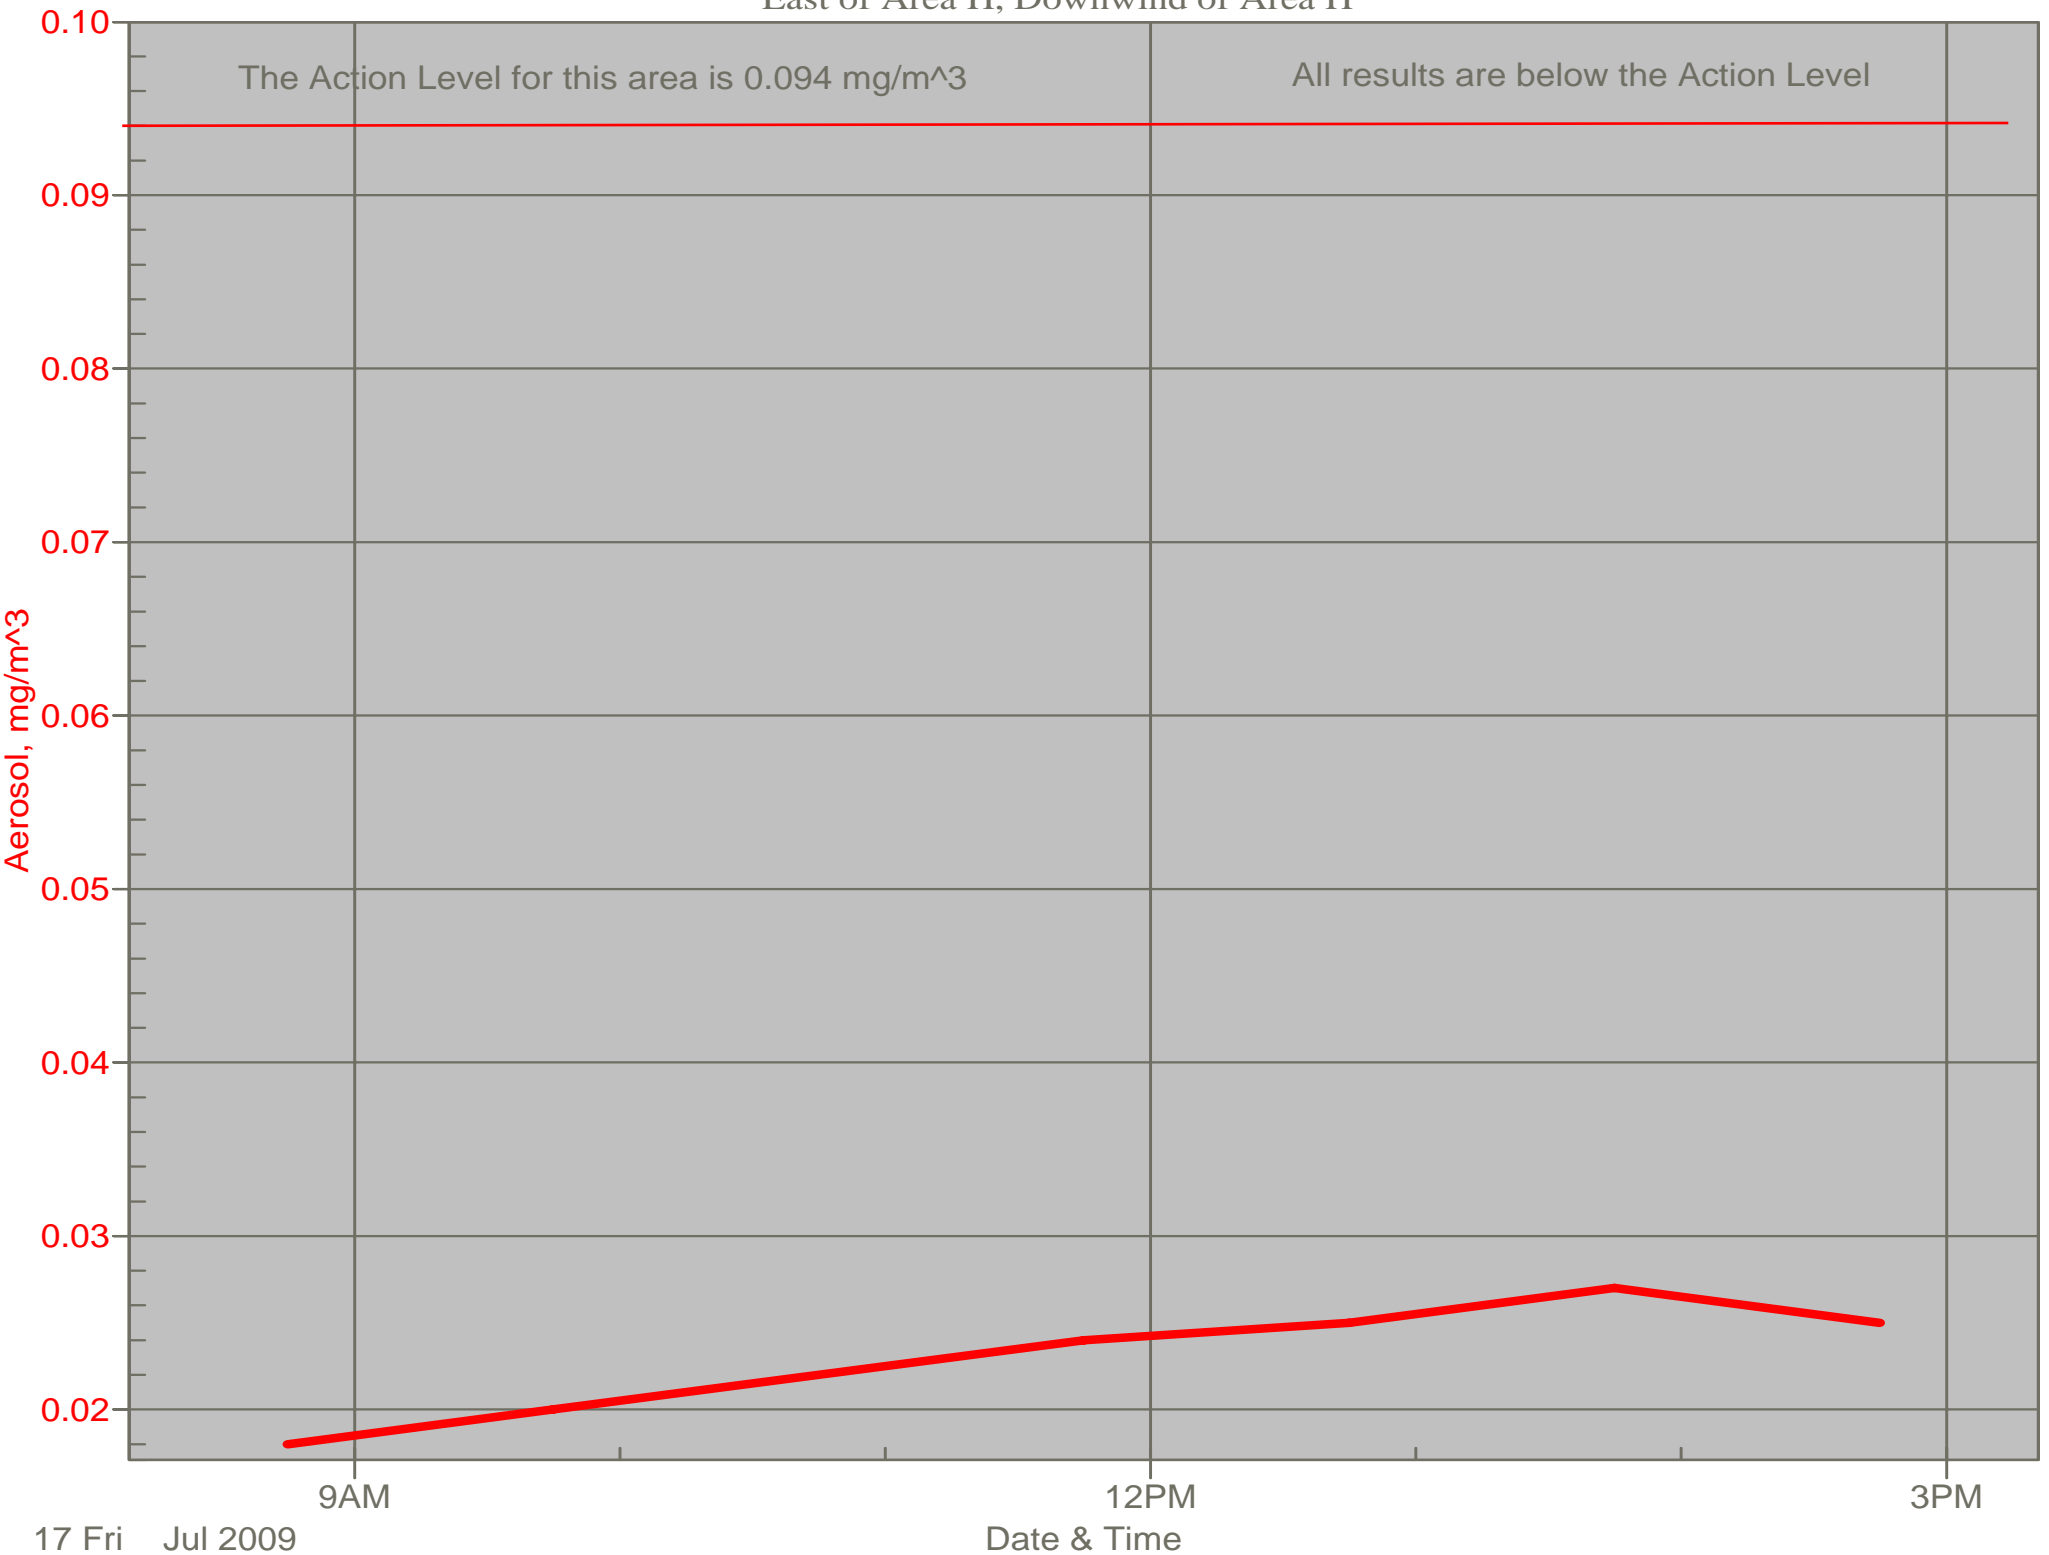

Air Monitor 1

East of CA, Downwind of CA Material

Air Monitor 2

South of CA, Sulphur Creek Monitoring

Air Monitor 3

East of Area H, Downwind of Area H

Air Monitor 4

Southwest of CA, Upwind of Site Activities