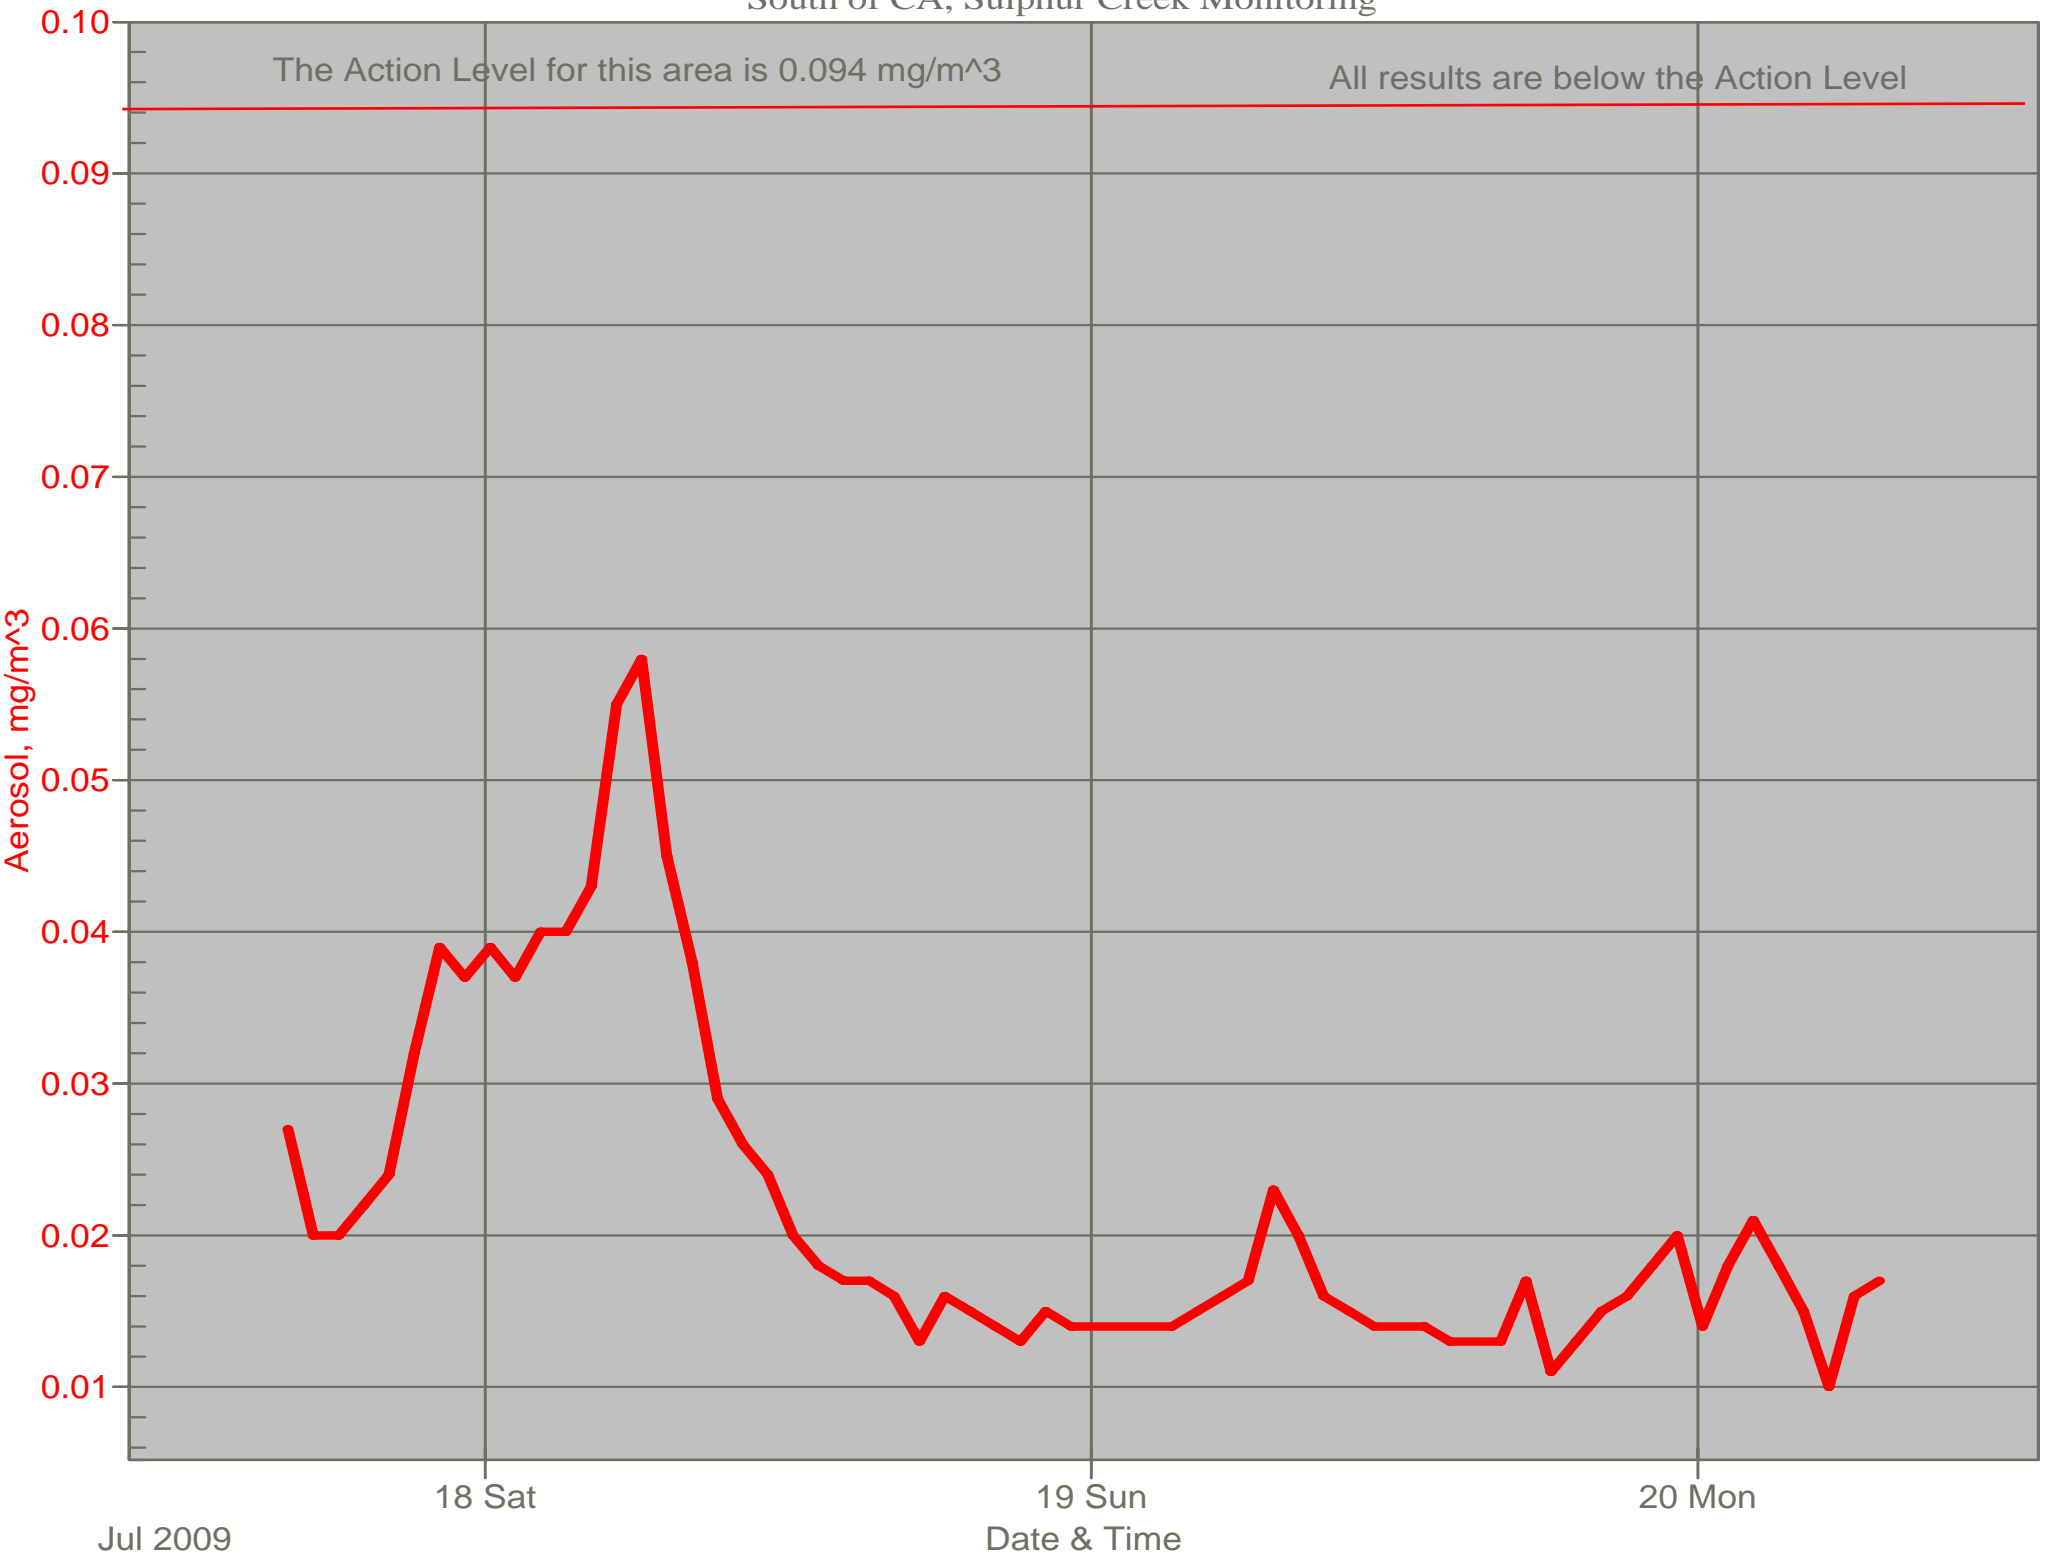

# Air Monitor 1 Non-Working Hours

East of CA, Downwind of CA Material

# Air Monitor 2 Non-Working Hours

South of CA, Sulphur Creek Monitoring

# Air Monitor 3 Non-Working Hours

East of Area H, Downwind of Area H

# Air Monitor 4 Non-Working Hours

Southwest of CA, Upwind of Site