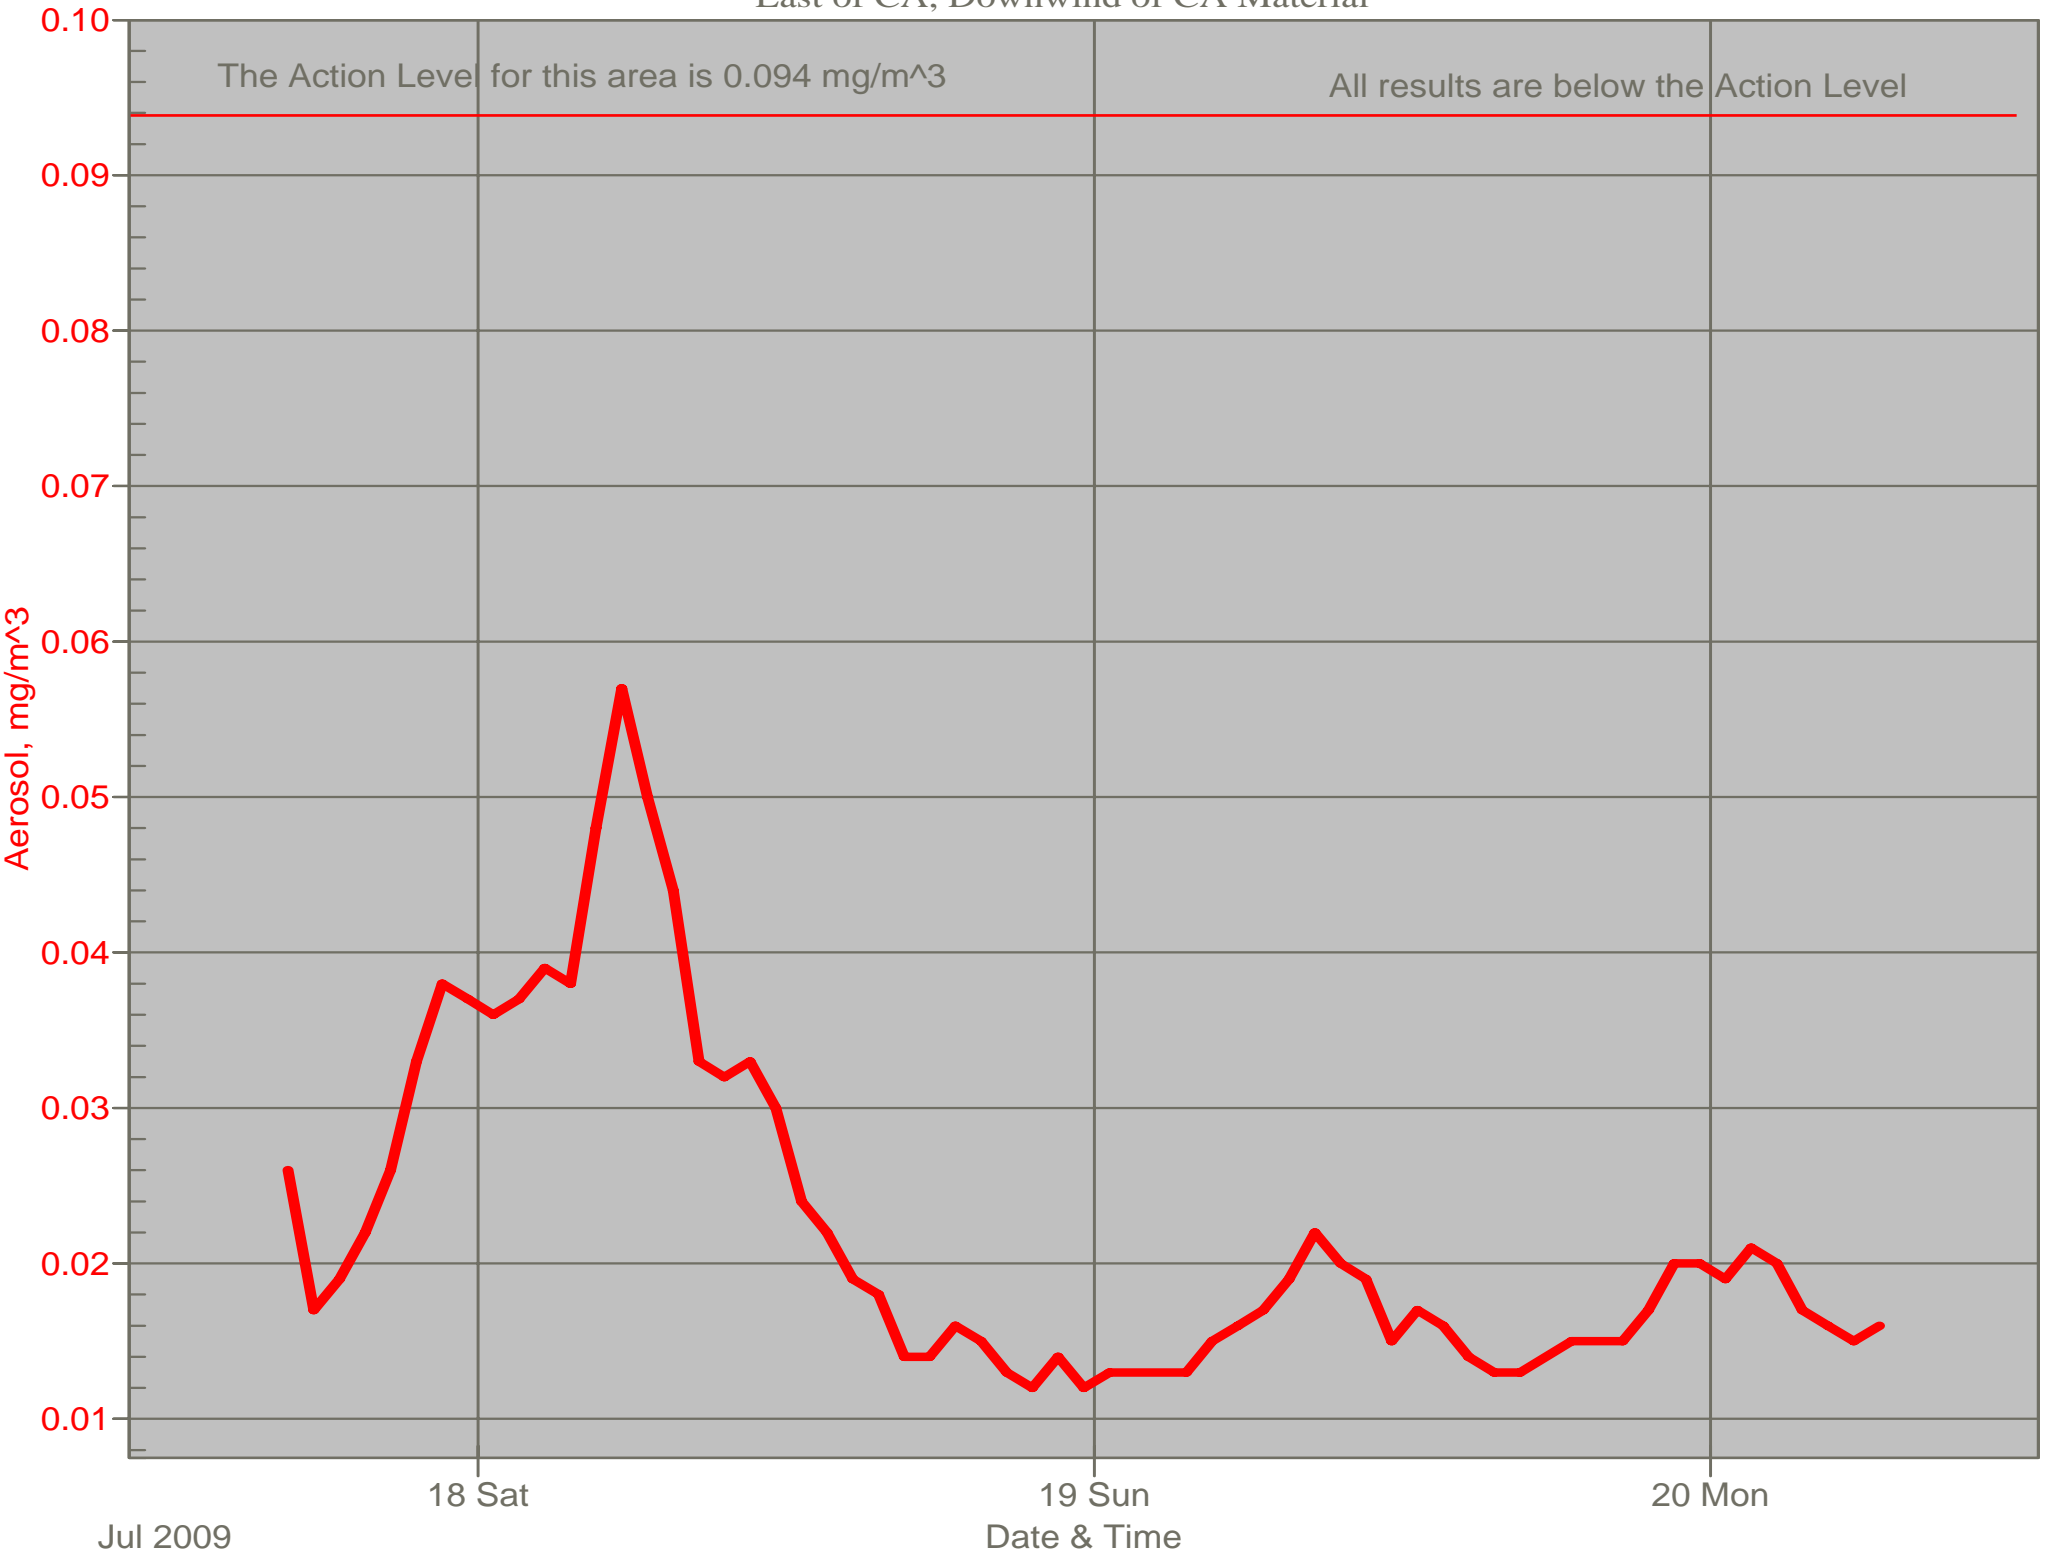

# Air Monitor 1 Non-Working Hours

East of CA, Downwind of CA Material

# Air Monitor 2 Non-Working Hours

South of CA, Sulphur Creek Monitoring

# Air Monitor 3 Non-Working Hours

East of Area H, Downwind of Area H

# Air Monitor 4 Non-Working Hours

Southwest of CA, Upwind of Site