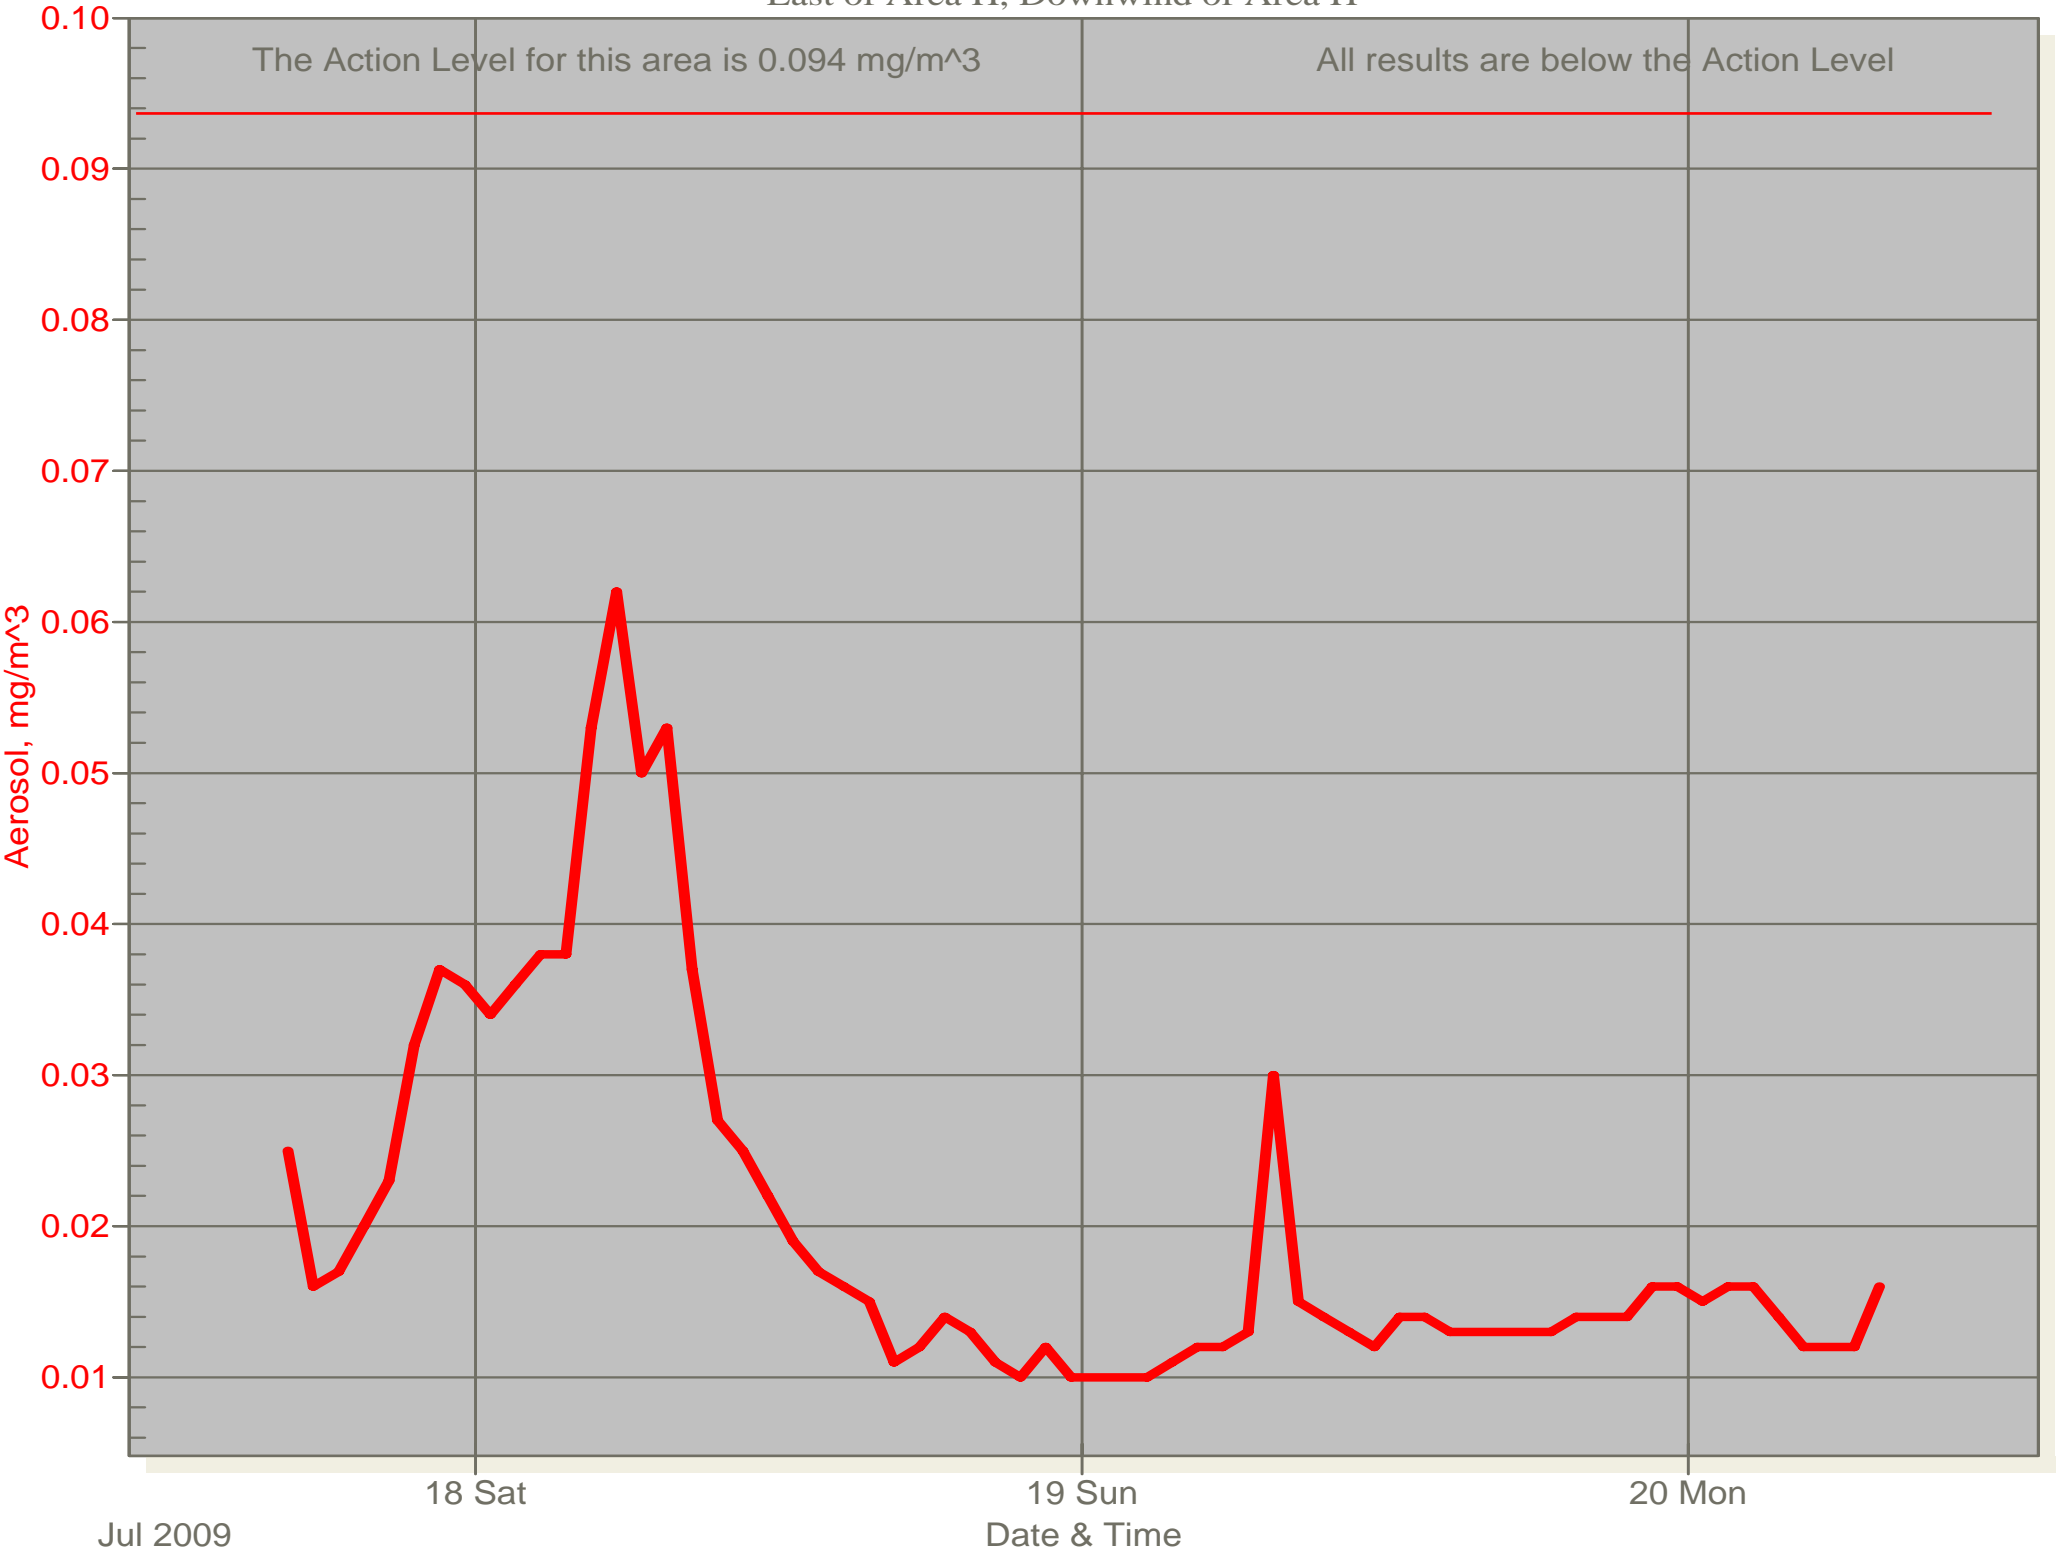

# Air Monitor 1 Non-Working Hours

East of CA, Downwind of CA Material

# Air Monitor 2 Non-Working Hours

South of CA, Sulphur Creek Monitoring

# Air Monitor 3 Non-Working Hours

East of Area H, Downwind of Area H

# Air Monitor 4 Non-Working Hours

Southwest of CA, Upwind of Site